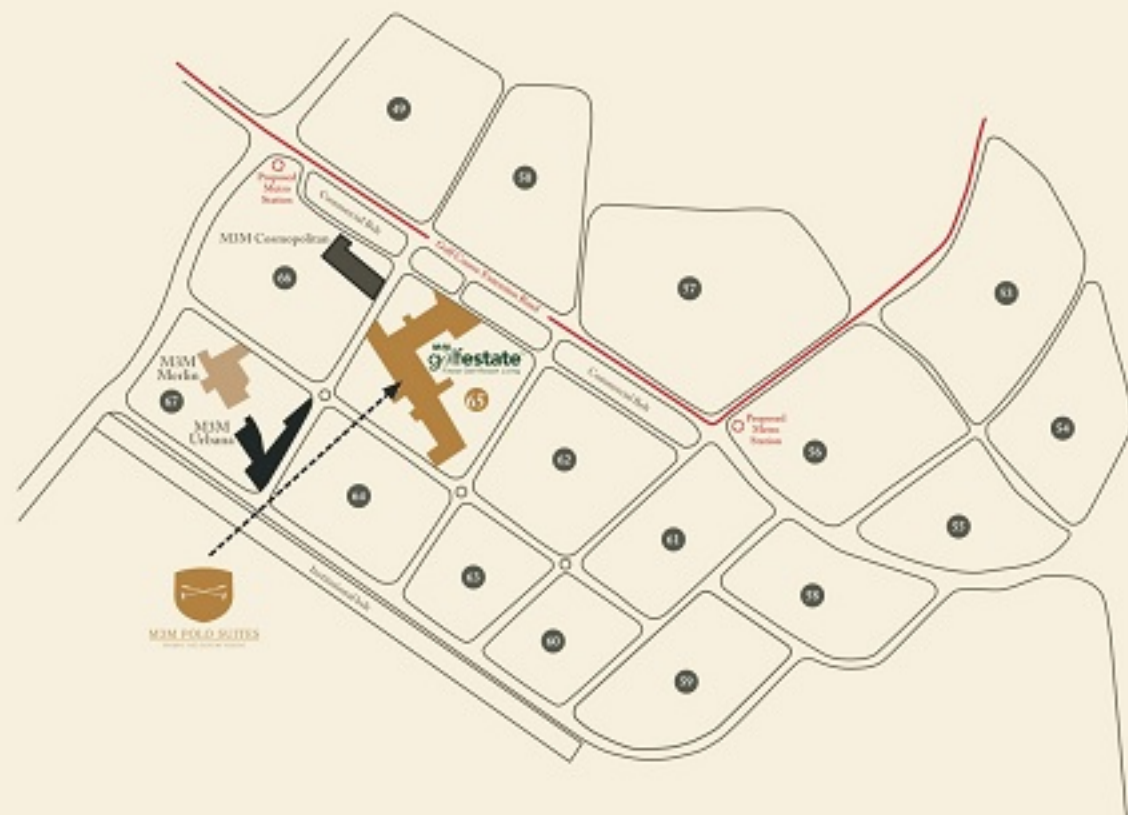

TOWER	UNIT	LEVEL	APARTMENT TYPE		AREA
PS 3	a	1 to 12	4 Bedrooms + Polo Lounge	Simplex	4995 sft.

WHERE YOU'LL FIND M3M POLO SUITES

Conveniently located on the south of the Golf Course Extension Road and in between two proposed Metro Stations, M3M Golf Estate and M3M Polo Suites are extremely accessible for

commuters travelling to work. Located close to the professional tennis courts, and schools, M3M Polo Suites boast of a premium location within M3M Golf Estate masterplan.

Disclaimer: All the images used are representative and are subject to change in the best interest of the development.