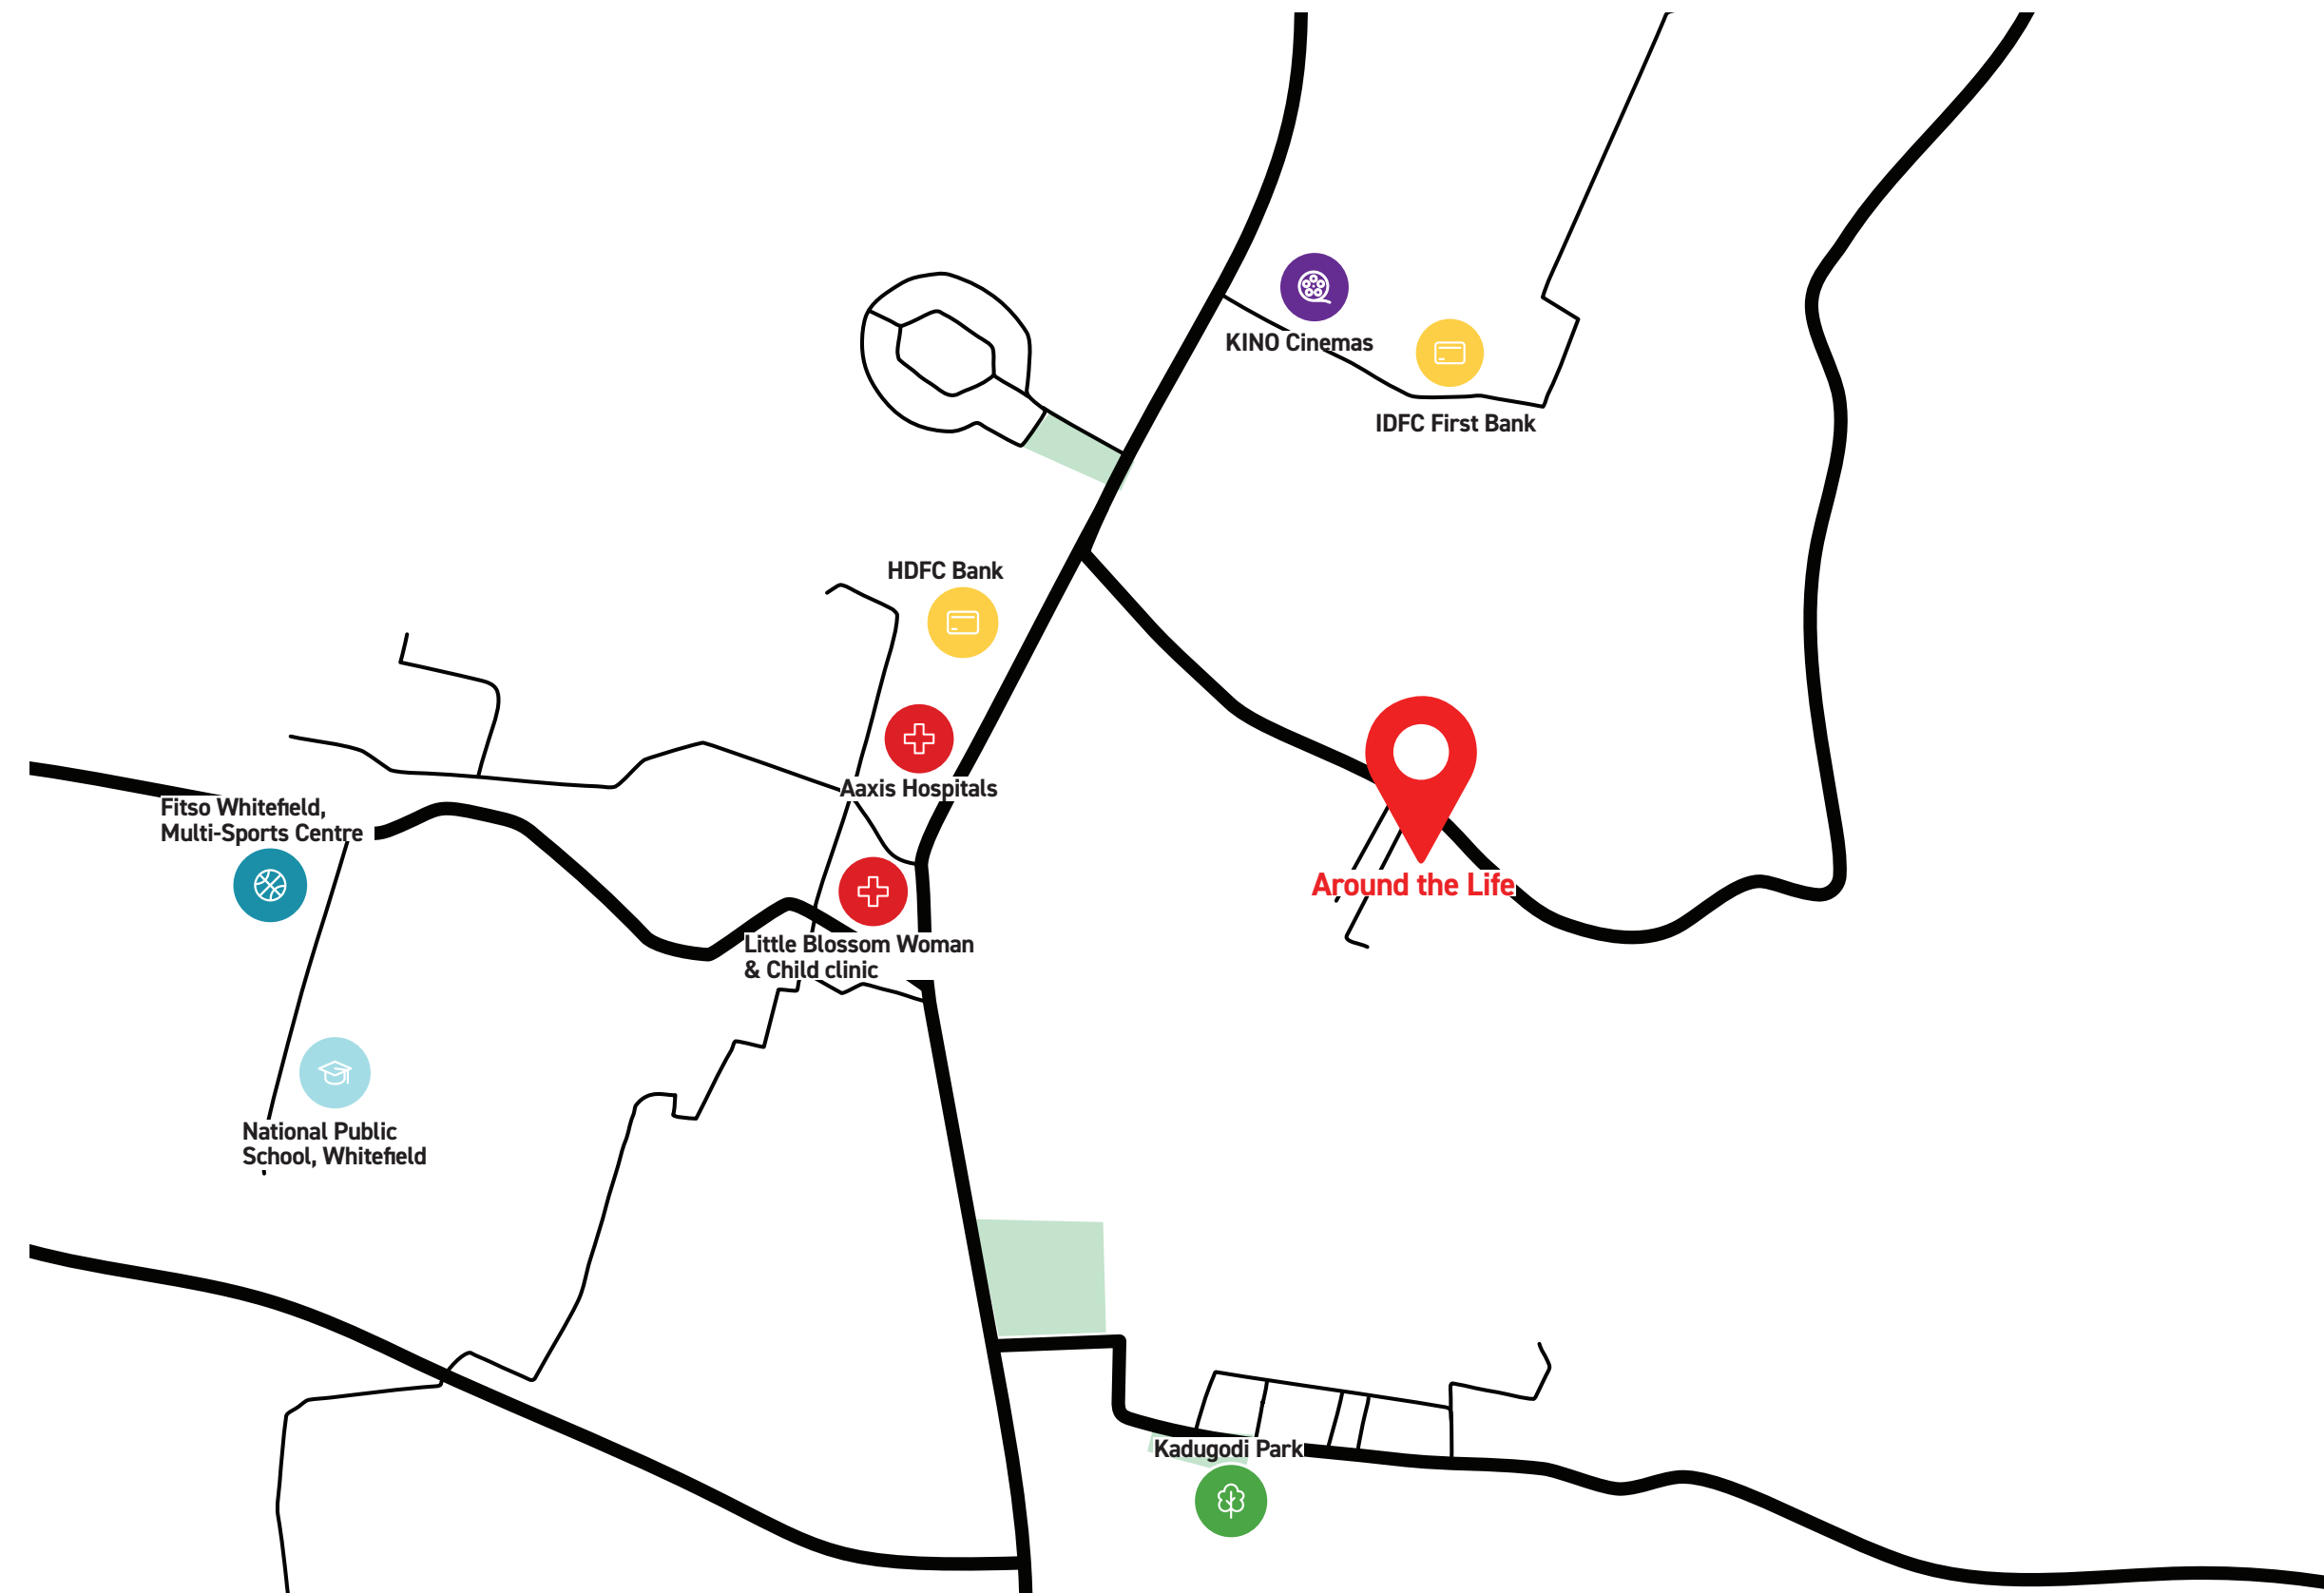

Whitefield at your doorstep

Your new address:
AROUND THE LIFE, Seegehalli,
Krishnarajapura, Bengaluru,
Karnataka 560067

Your dream
is homemade
to fit.

At Around The Life, we offer you the choice between exquisite two, three, and four-bedroom homes curated specially for you. Come home to comfort that captivates. Come home to the sweet harmony of creativity and capability.