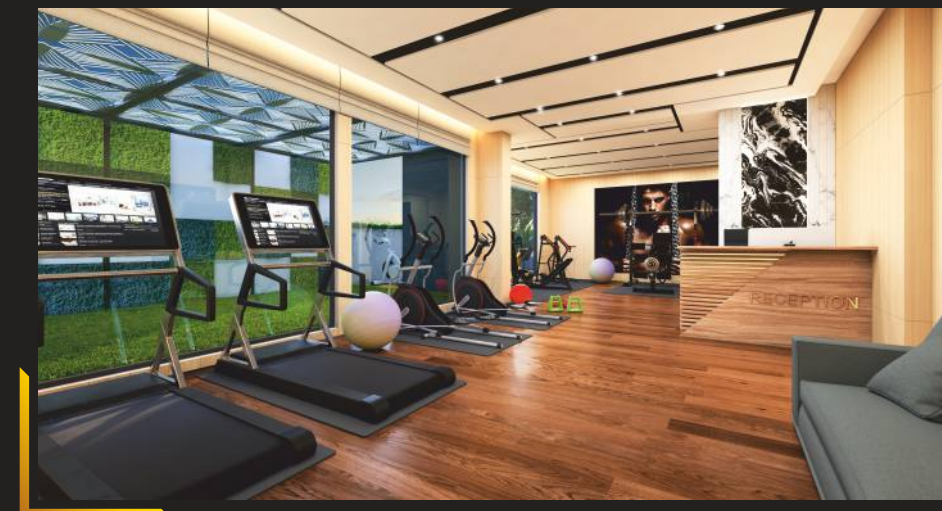

SKY LOUNGE CINEPLEX

**STAR GAZING
LOUNGE**

**SWING
COURT**

YOGA AND MEDITATION ZONE

Feel the fresh breeze and soak in complete peace of mind at 'Yoga and Meditation Zone'. This is the perfect place where you enter into a state of meditation to achieve peace and tranquillity. The perfect place at Empire Towers to soothe up your senses at start of the day or after all the daytime activities.

HAMMOCK GARDEN

WI-FI
WORK POD
AREA

SKY LEISURE
ZONE

ICONIC LIFESTYLE AMENITIES

FRESH PERSPECTIVE TO A BETTER LIFESTYLE

ELECTRIC CAR CHARGING POINT

PLAY STATION ZONE

DRIVERS WAITING AREA

INDOOR GAMES ROOM

LIBRARY

FITNESS CENTER

MUSIC & DANCE ROOM

NET CRICKET

UNWIND LOUNGE

Nothing is more fun than experiencing the great amenities at Empire Towers. Whether you love to read book or dance, play cricket or a bit of workout or why not try your hands at gaming zone, we have plenty of amenities to get you off the sofa. A plush air conditioned unwind lounge for your guests who arrive couple of hours prior. They can comfortably relax & wait here until you come home. A better timeless lifestyle for your body, heart & soul.

INFORMAL SEATING

STEAM ROOM

MESSAGE ROOM

OUTDOOR GYM

REFRESHMENT AREA

CHIT CHAT CORNER

GROUP SITTING PLAZA

VIDEO DOOR PHONE