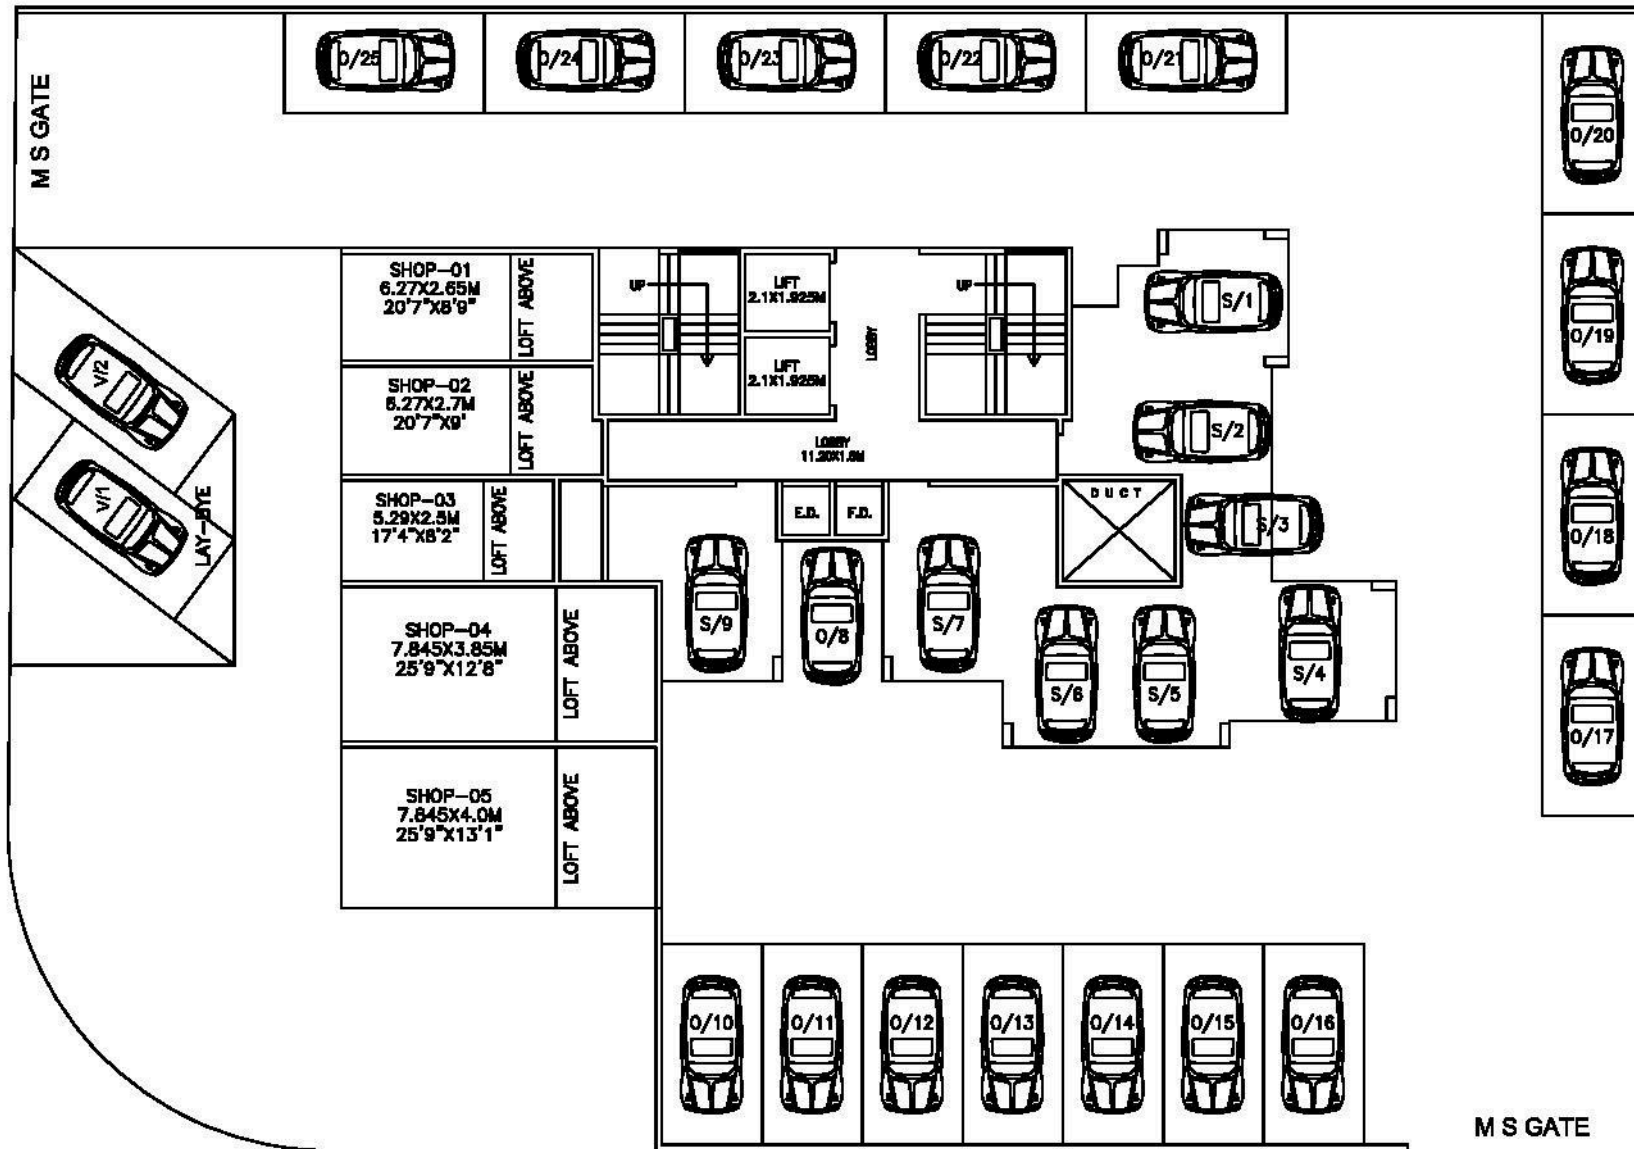

15.0M WIDE ROAD

9.0M WIDE ROAD

GROUND FLOOR PLAN

15.0M WIDE ROAD

9.0M WIDE ROAD

15.0M WIDE ROAD

9.0M WIDE ROAD

TYPICAL FLOOR PLAN
(2ND, 4TH, 6TH, 8TH, 10TH)

15.0M WIDE ROAD

9.0M WIDE ROAD

TYPICAL FLOOR PLAN
(3RD, 5TH, 7TH, 9TH, 11TH)

15.0M WIDE ROAD

9.0M WIDE ROAD

Karnala Nagari
Sahakari Bank

Mystic India Realtors
& Consultant

White Woods by
Shagun Realty