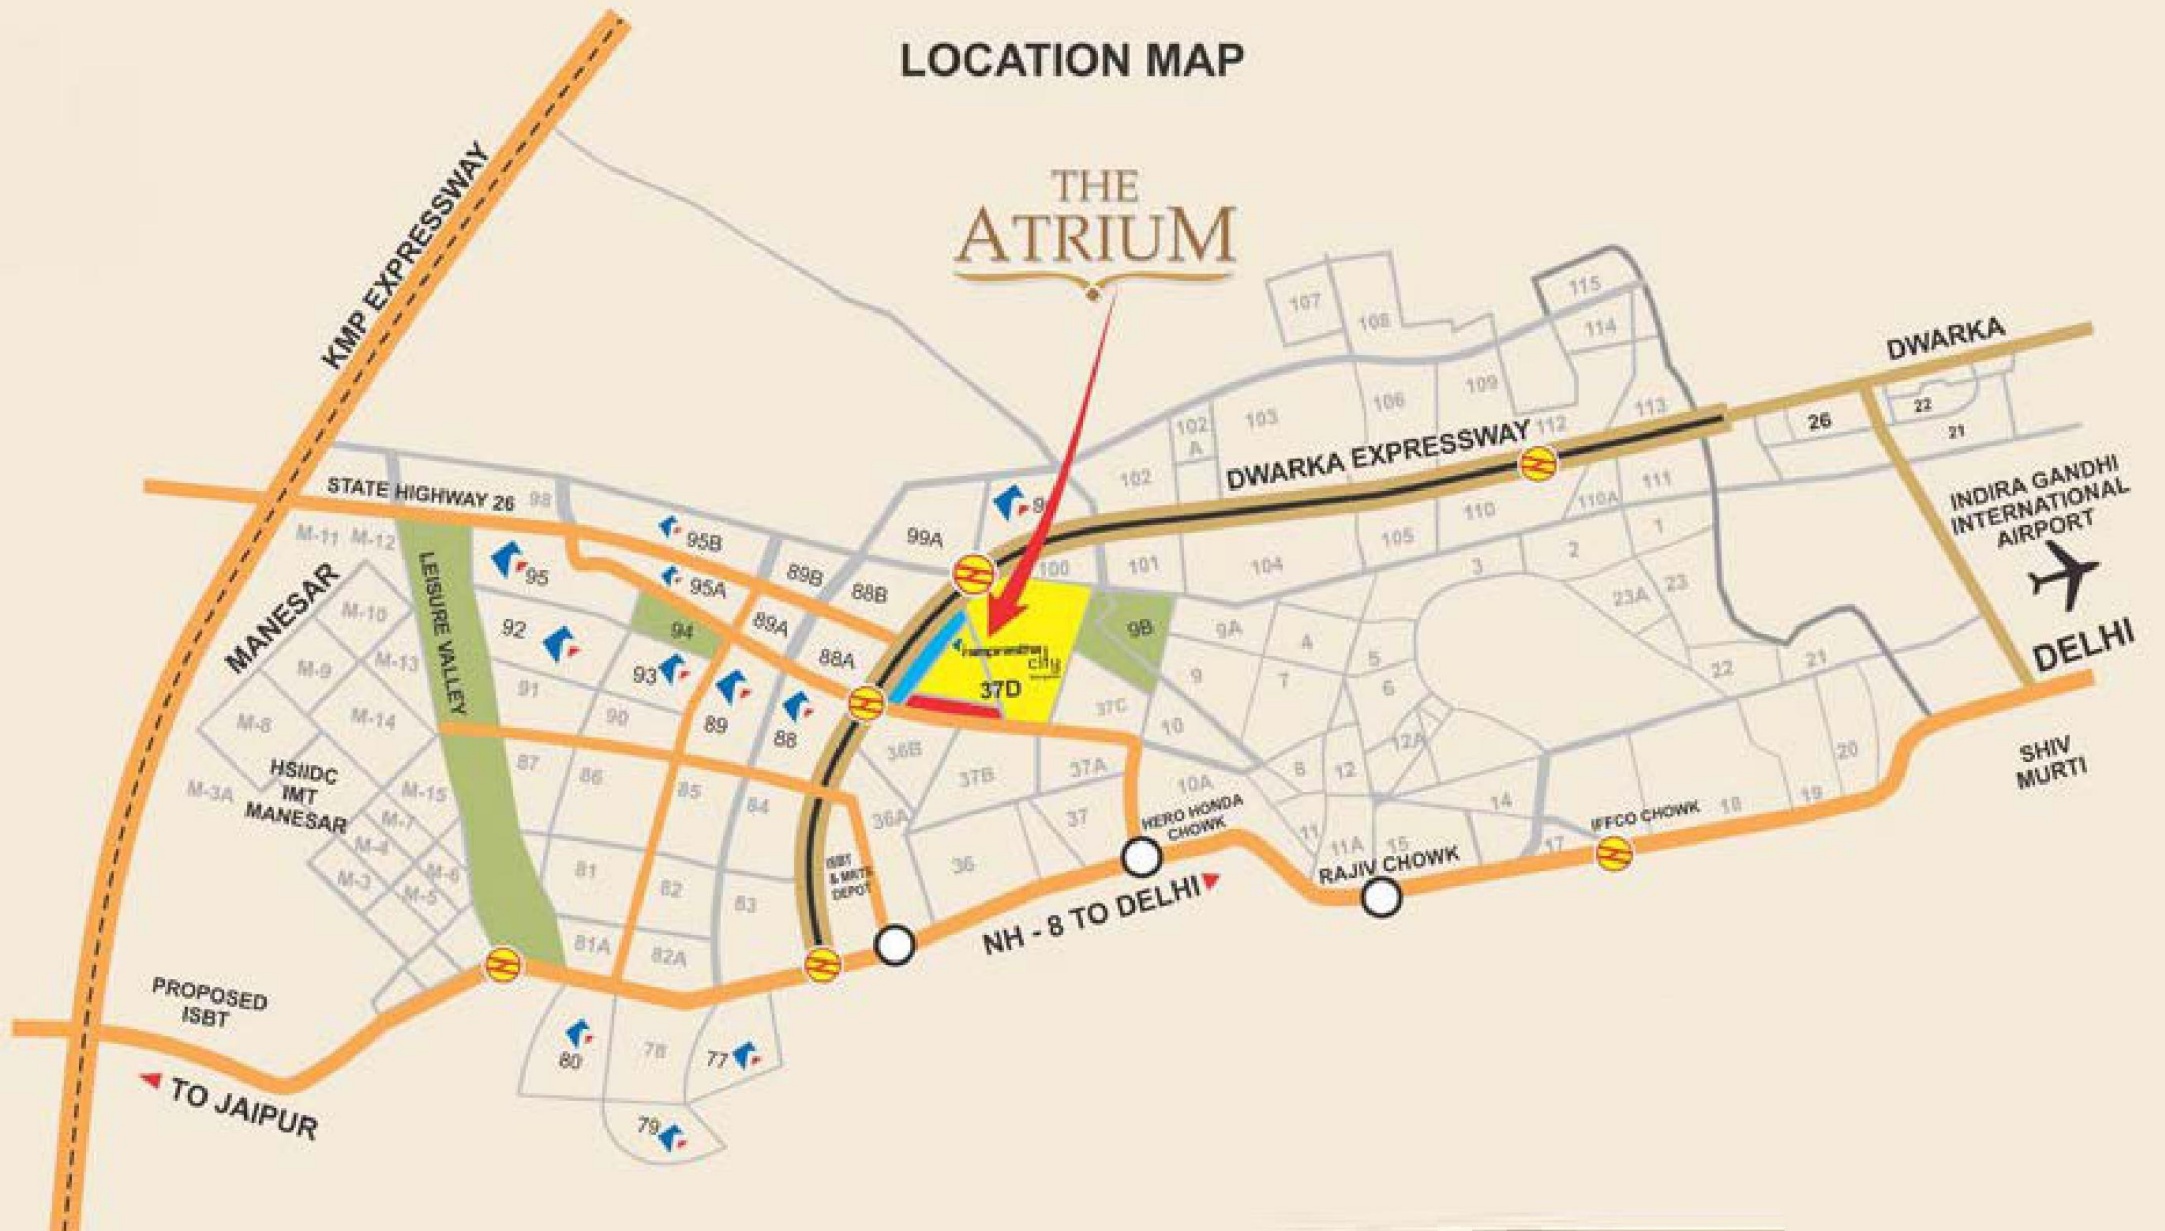

# LOCATION MAP

## THE ATRIUM

Click on the  
desired tower  
to get the  
Latest Updates

13.5 M WIDE ROAD

Click on the  
desired tower  
to get the  
Latest Updates

2 BHK

3 BHK

BLOCK-F

BLOCK-A