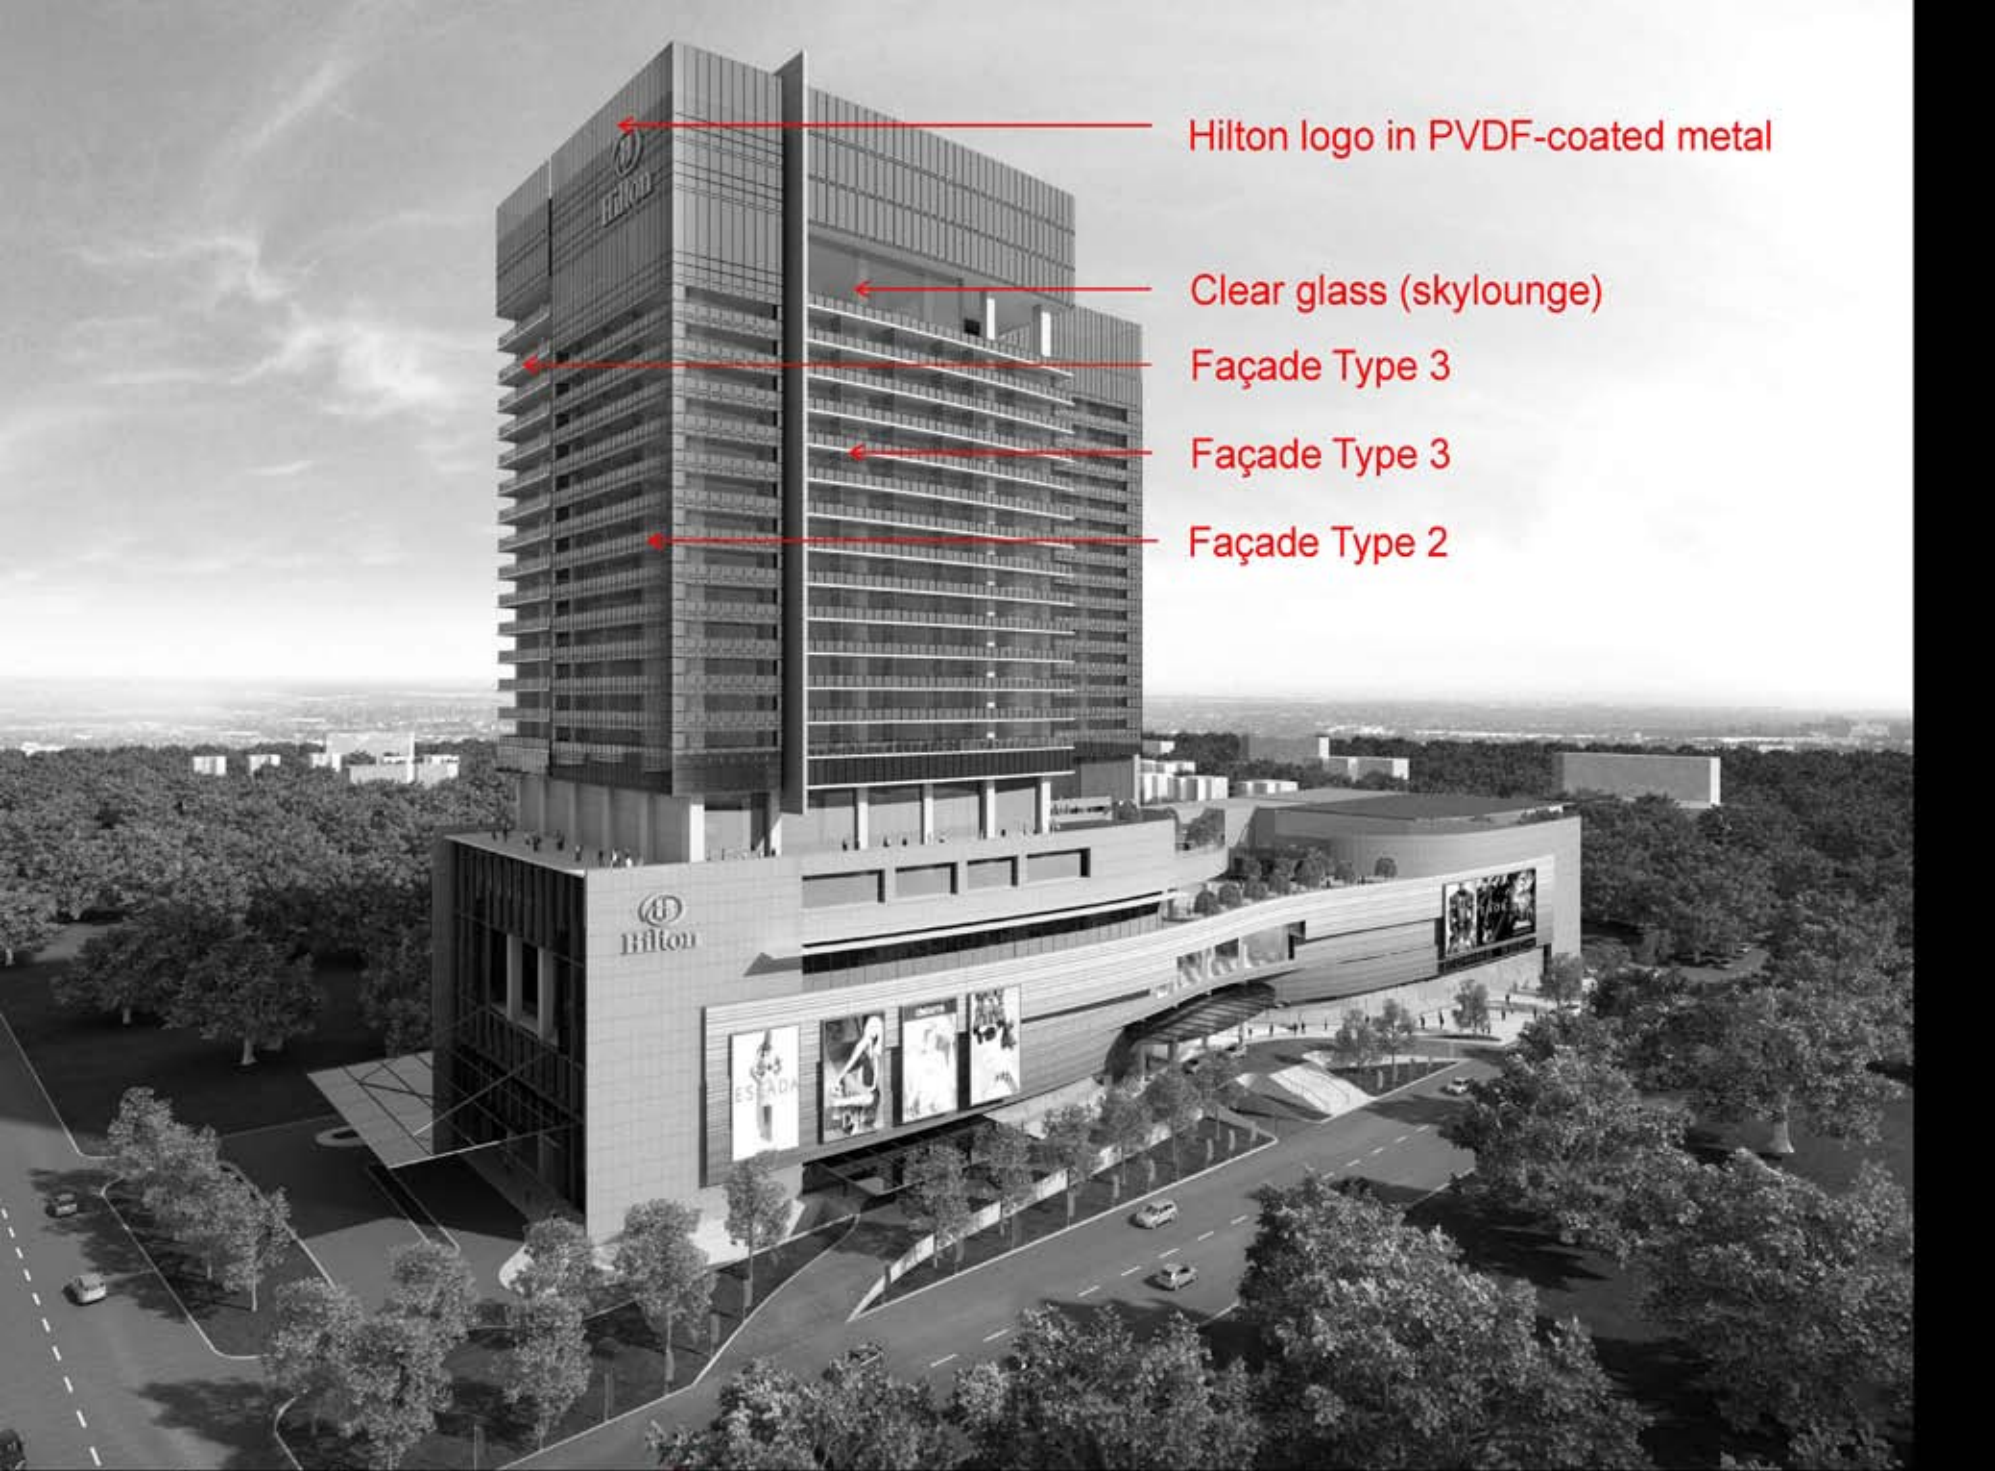

## Facade Option 2

west end sector 1

chitralli properties pvt ltd

05 Oct 2011

westend sector 1

chitrani properties pvt ltd

05 Oct 2011

- Terrace for private floor
- Clear glass (skylounge)
- Reflective blue tinted glass
- Façade Type 3
- Façade Type 2
- Vertical aluminium screen
- Stone cladding

westend sector 1

chitralli properties pvt ltd

- 1200 mm display boxes (Imagery D)
- Fritted glass (Imagery F)
- Glass and steel canopy
- Fritted Glass (Imagery F)
- LCD screen showing movie trailers
- Moving LCD showing cinema timings