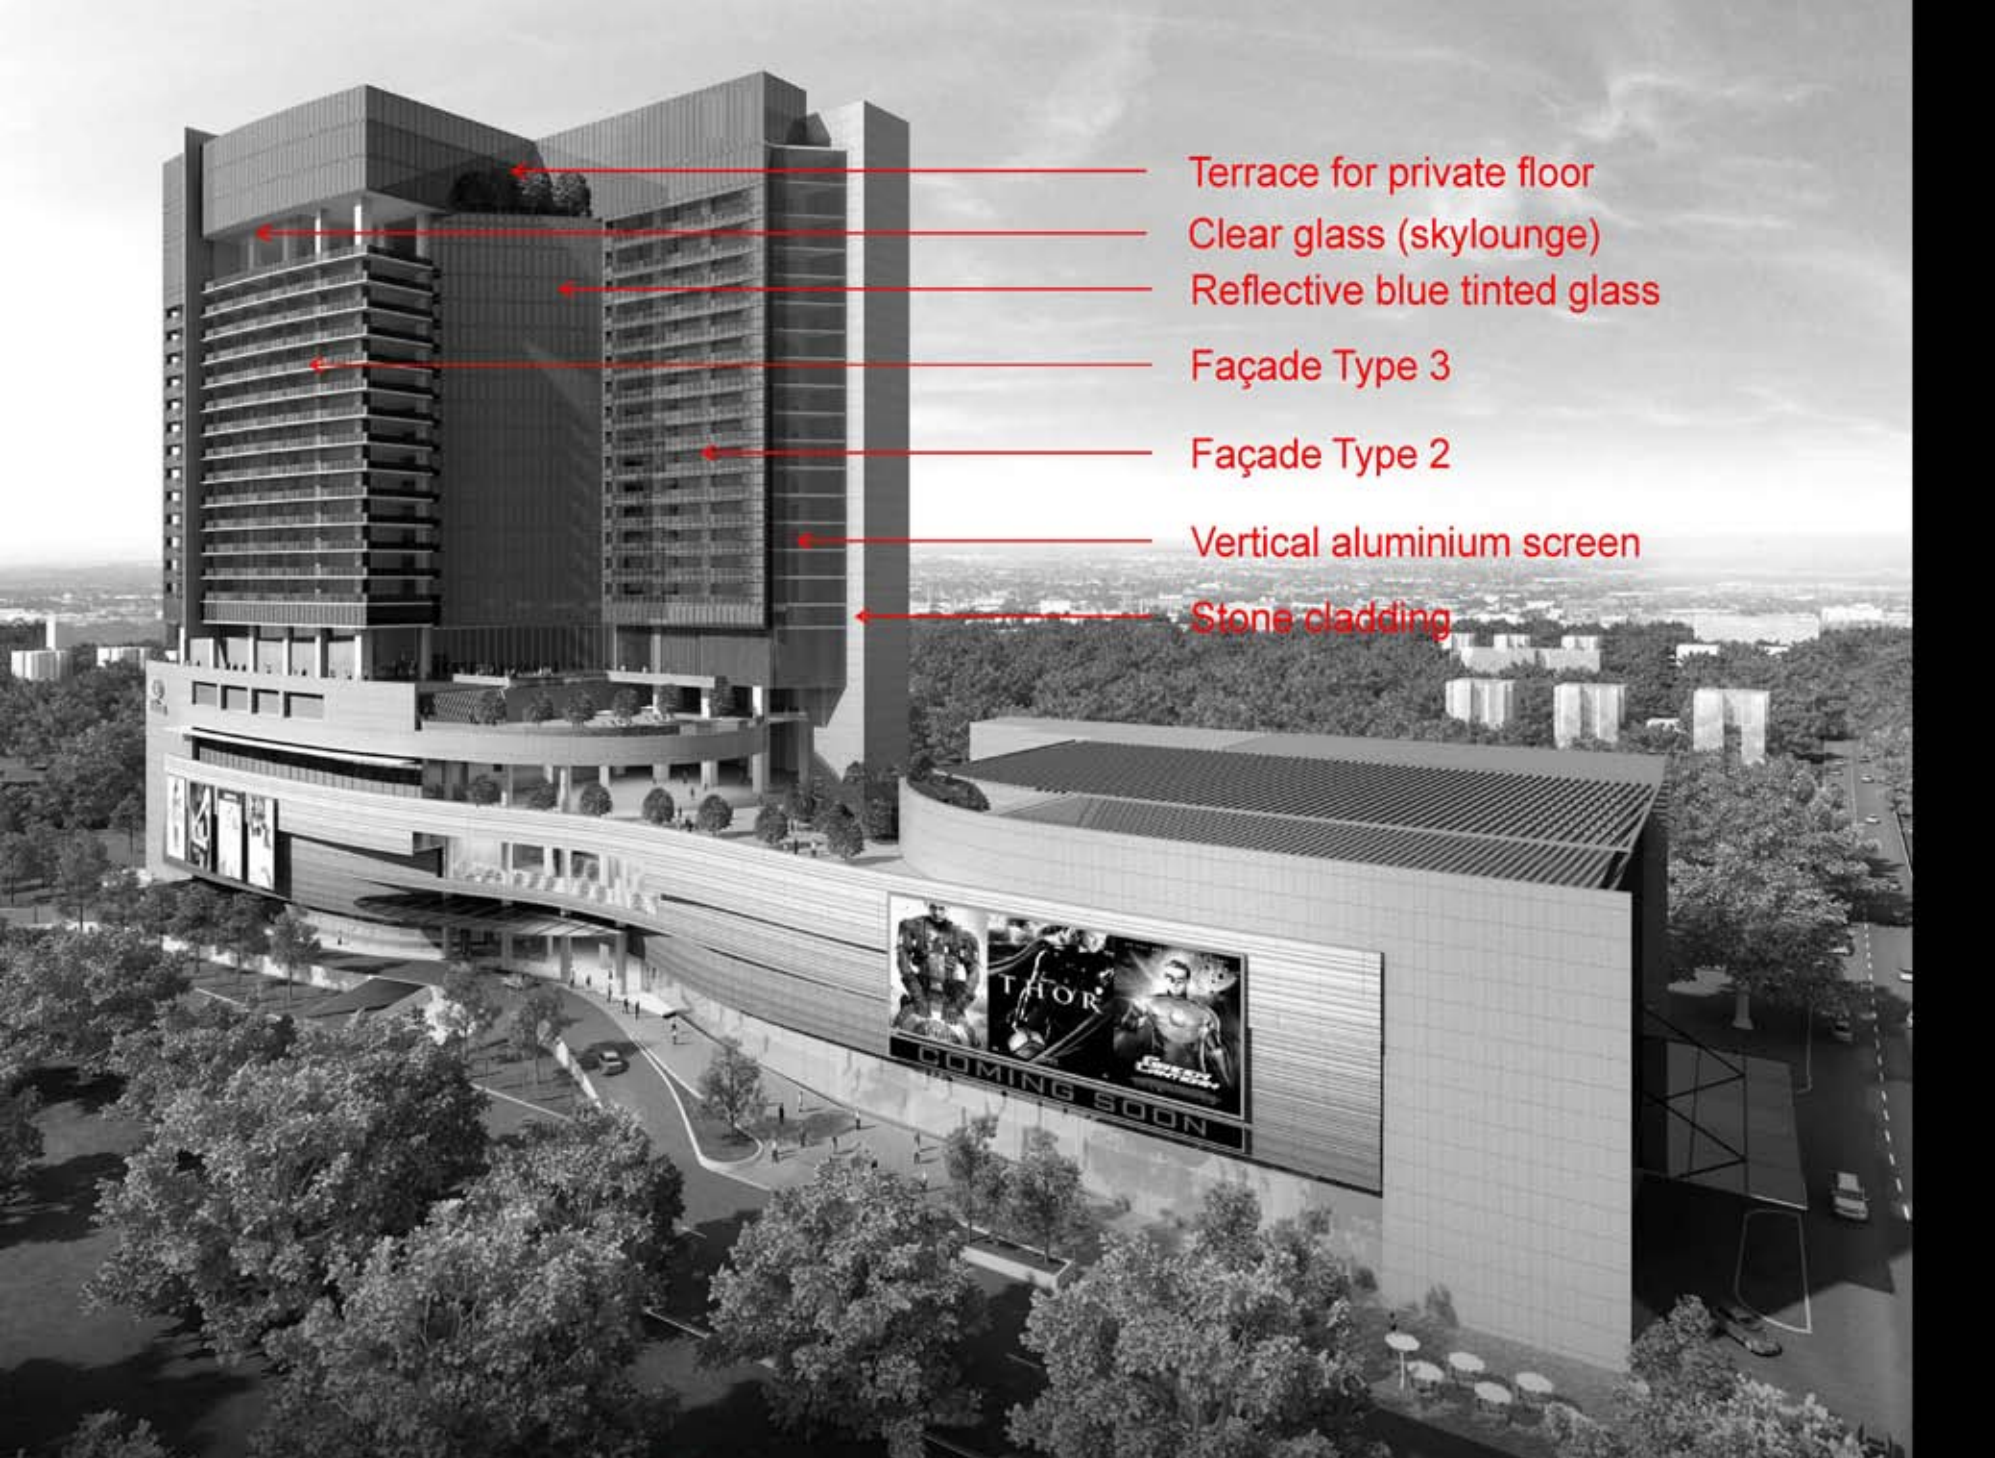

## Facade Option 2

west end sector 1

chitralli properties pvt ltd

05 Oct 2011

westend sector 1

chitrani properties pvt ltd

05 Oct 2011

- Terrace for private floor
- Clear glass (skylounge)
- Reflective blue tinted glass
- Façade Type 3
- Façade Type 2
- Vertical aluminium screen
- Stone cladding

westend sector 1

chitralli properties pvt ltd

- 1200 mm display boxes (Imagery D)
- Fritted glass (Imagery F)
- Glass and steel canopy
- Fritted Glass (Imagery F)
- LCD screen showing movie trailers
- Moving LCD showing cinema timings