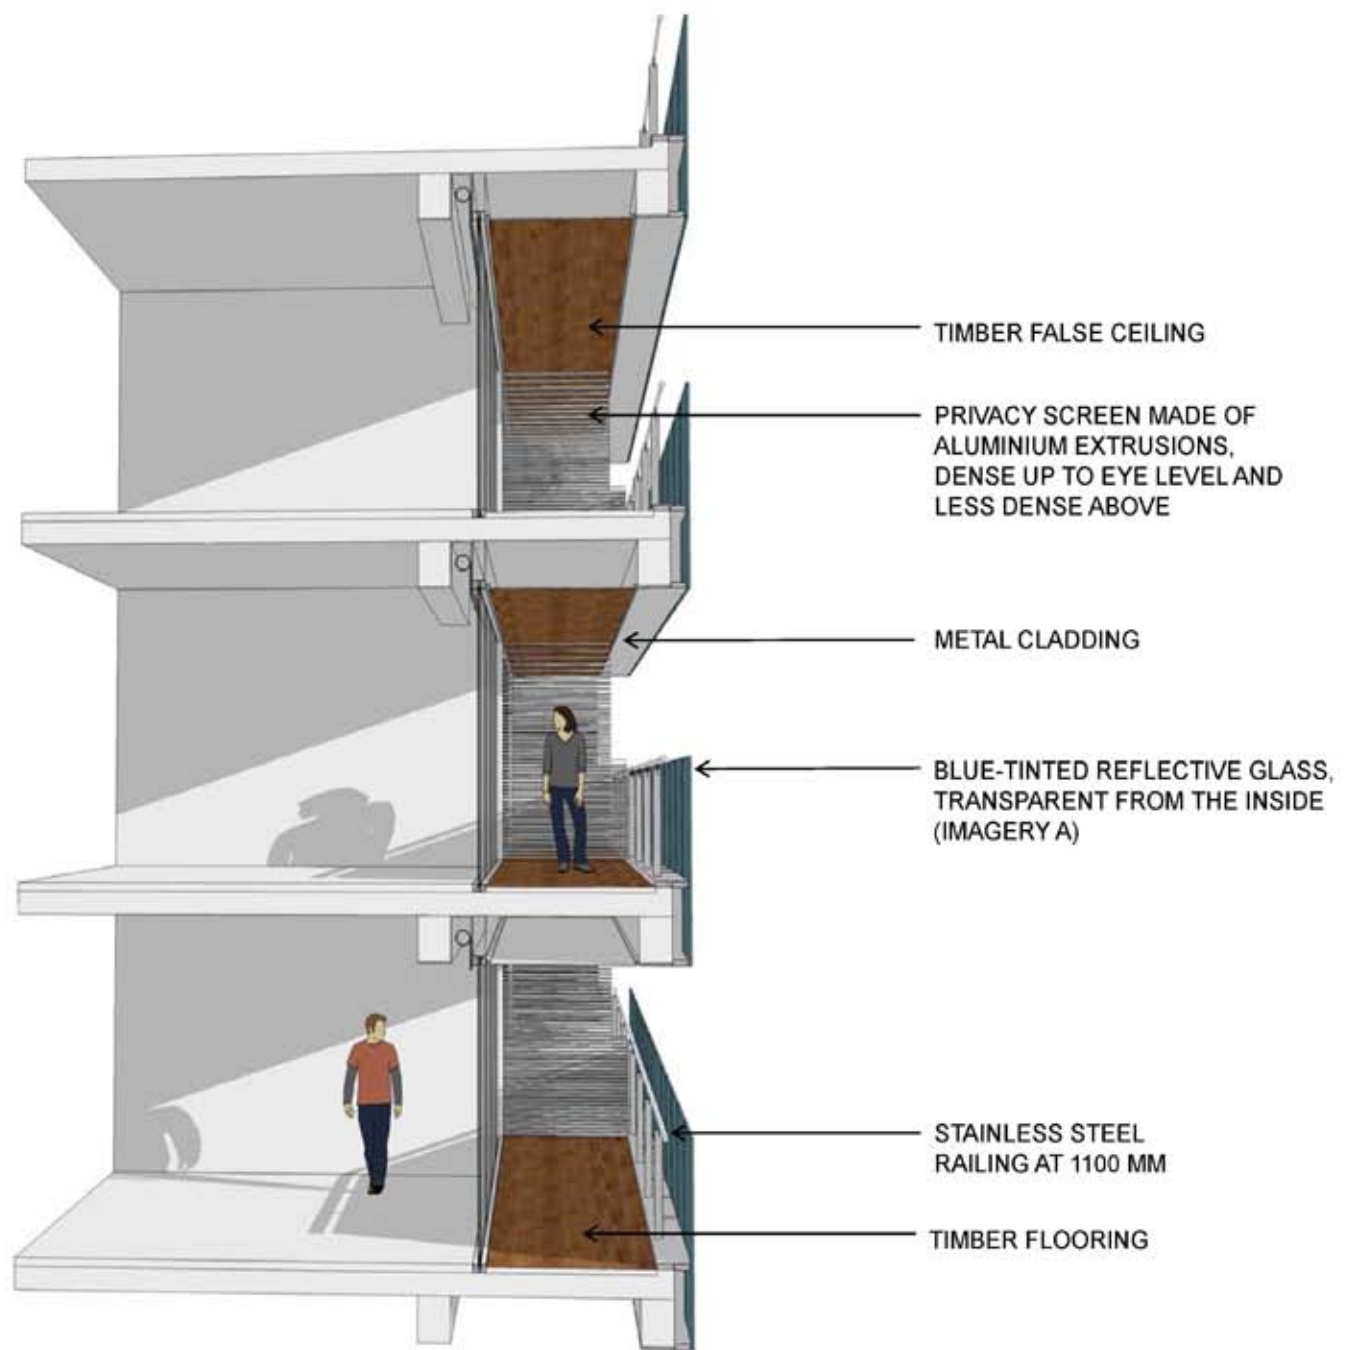

Hilton logo in PVDF-coated metal

Clear glass (skylounge)

Façade Type 3

Façade Type 3

Façade Type 2

METAL CLADDING

# Imageries and References

Imagery A: blue-tinted reflective glass for the tower

Imagery B: fritted glass

Imagery C: perforated stainless steel

Imagery D: glass changeable display boxes

Imagery E: coloured glass

Imagery F: fritted glass