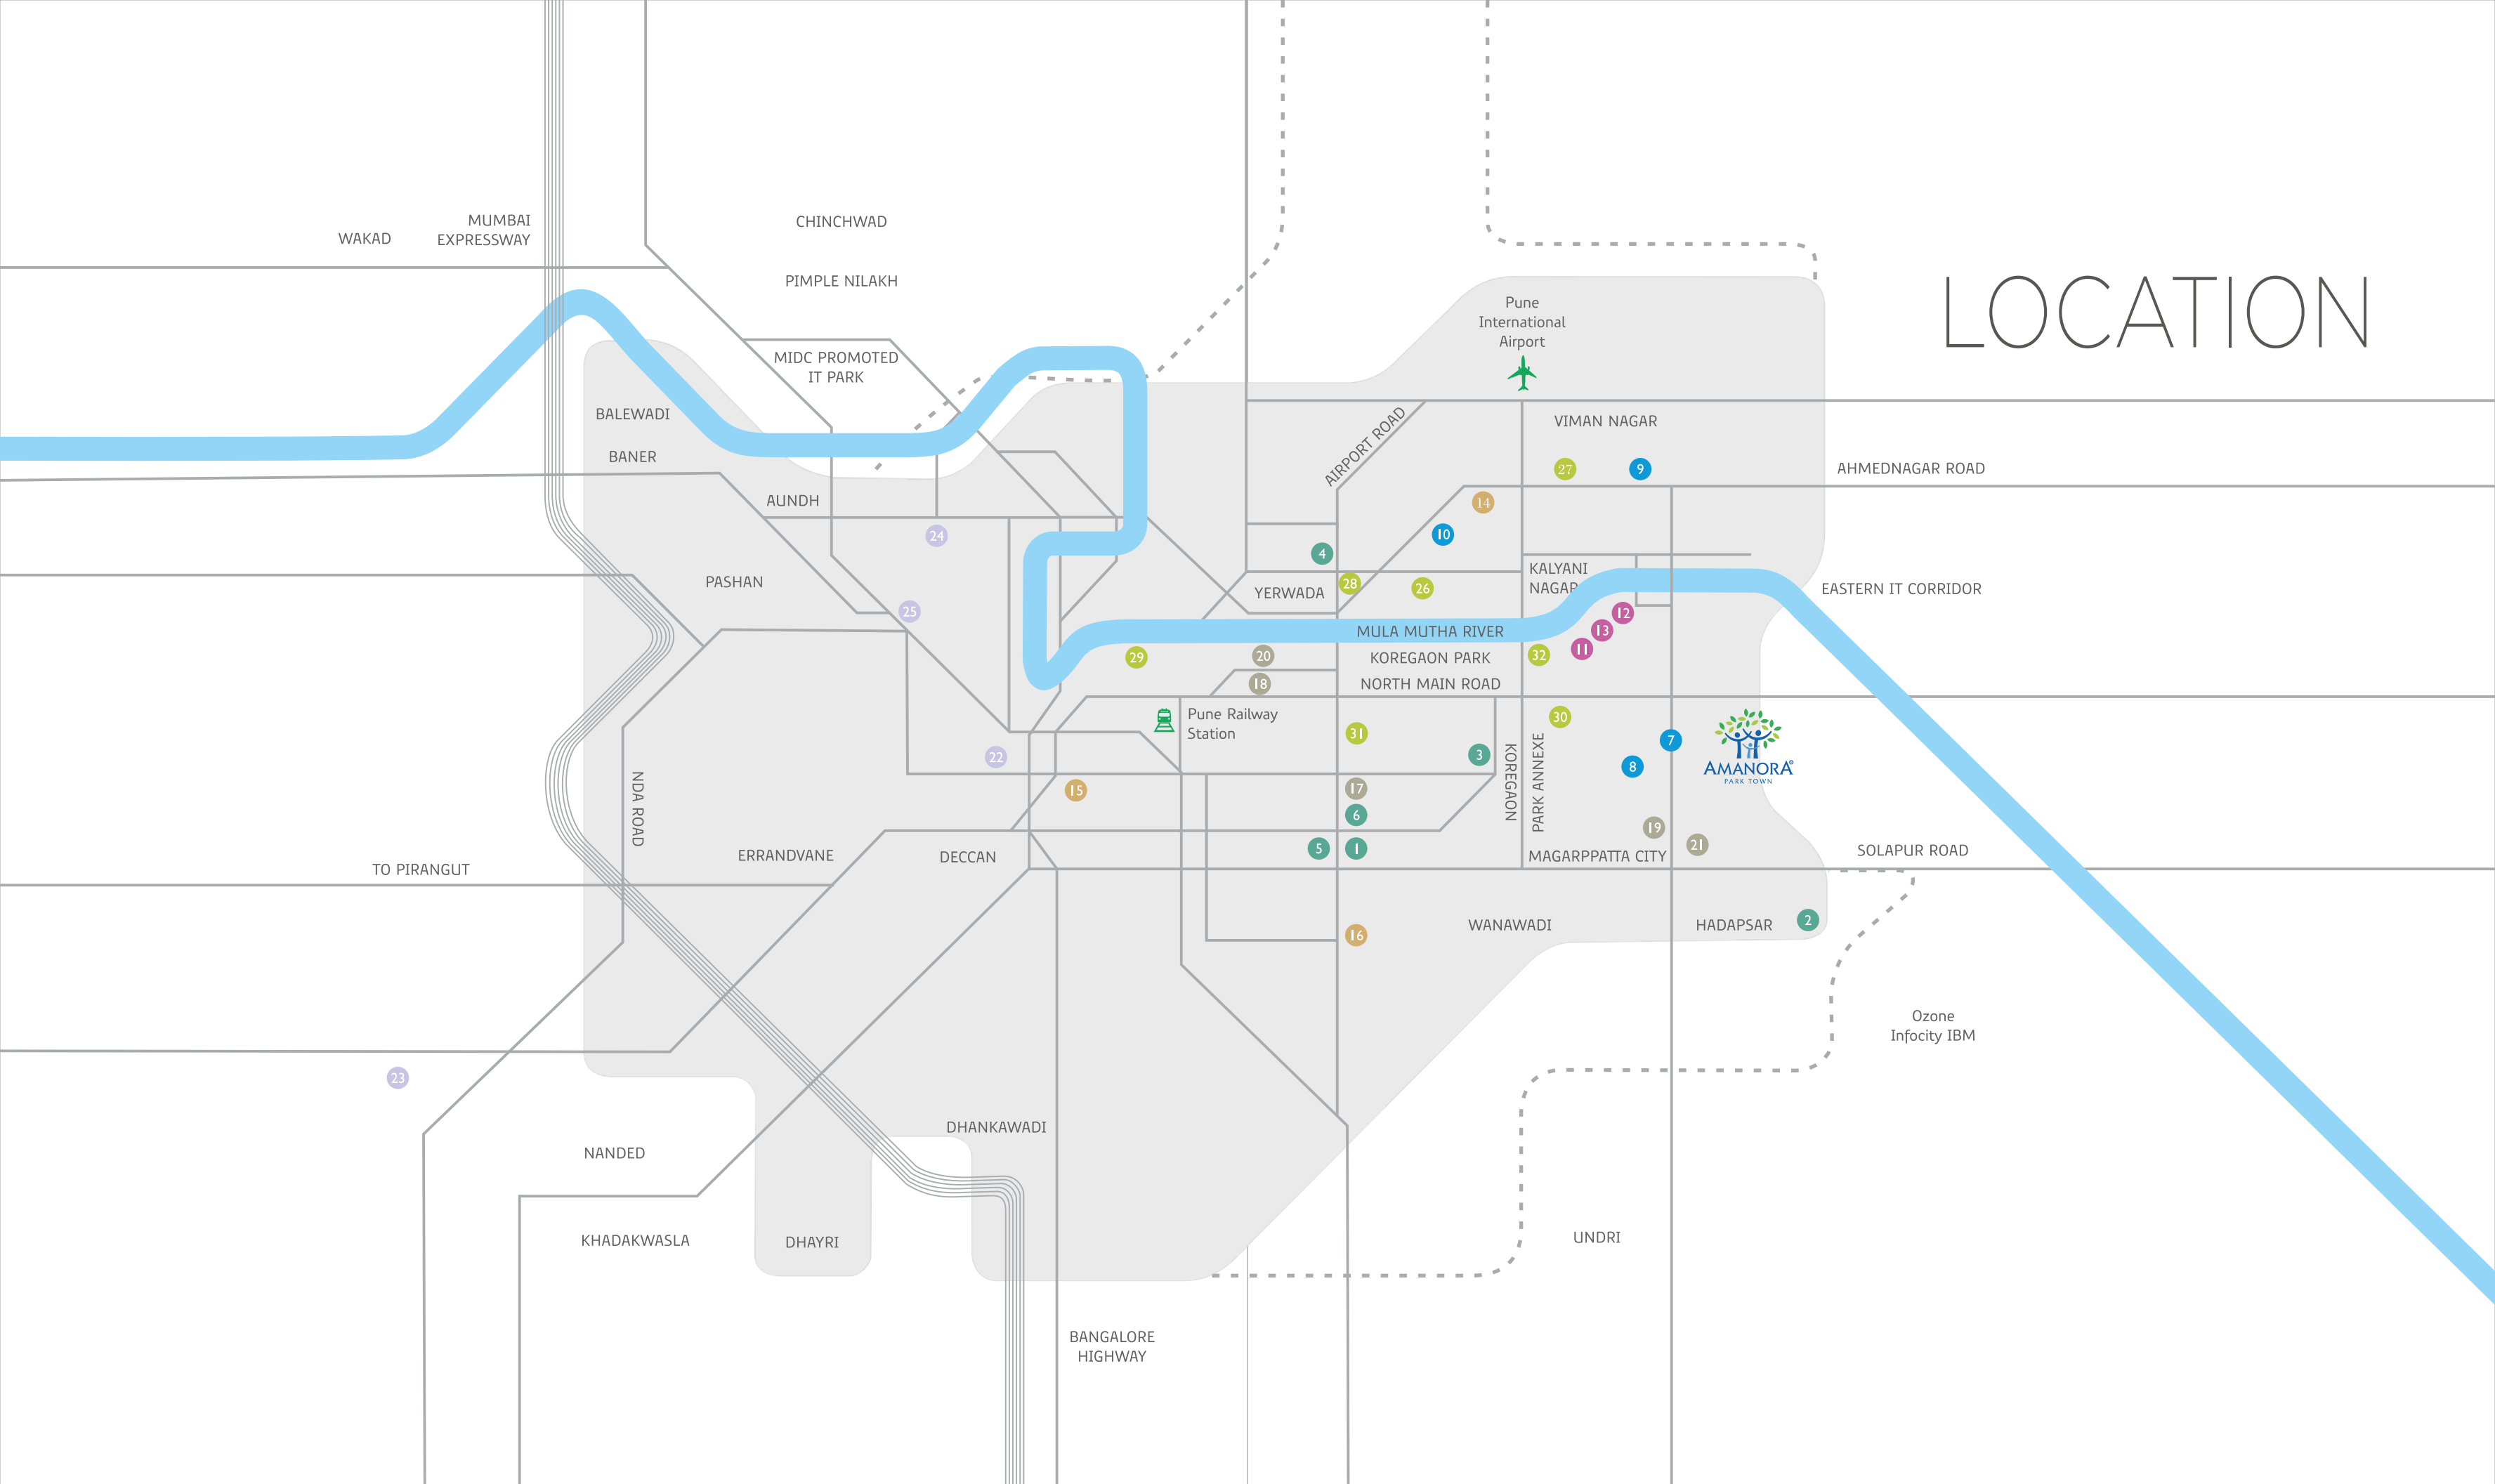

LOCATION

MAP REFERENCE

RECREATION AND RELAXATION

- 1 Empress Garden
- 2 Gliding Centre
- 3 Osho Meditation Resort
- 4 Pune Golf Course
- 5 Race Course
- 6 RSI Golf Course

RETAIL

- 7 Town Centre Amanora
- 8 Magarpatta City Mall
- 9 Phoenix Market City Mall
- 10 Ishanya Mall

DINING AND NIGHTLIFE

- 11 ABC Farm
- 12 Hard Rock Café
- 13 Stone Water Grill

HISTORICAL SITES

- 14 Aga Khan Palace
- 15 Shaniwar Wada
- 16 Shinde Chatri

MEDICAL SERVICES

- 17 Inlaks and Budhrani Hospital
- 18 Jehangir Hospital
- 19 Noble Hospital
- 20 Ruby Hall Clinic
- 21 Sahyadri Hospital

EDUCATION

- 22 Fergusson College
- 23 National Defence Academy
- 24 Pune University
- 25 Symbiosis University

HOSPITALITY

- 26 Grand Hyatt
- 27 Hyatt Regency
- 28 J. W. Marriott
- 29 Le Meridien
- 30 Oakwood Premier
- 31 Taj Blue Diamond
- 32 Westin

KEY

- Road
- ≡≡≡ Six Lane Expressway
- River
- --- City Limits