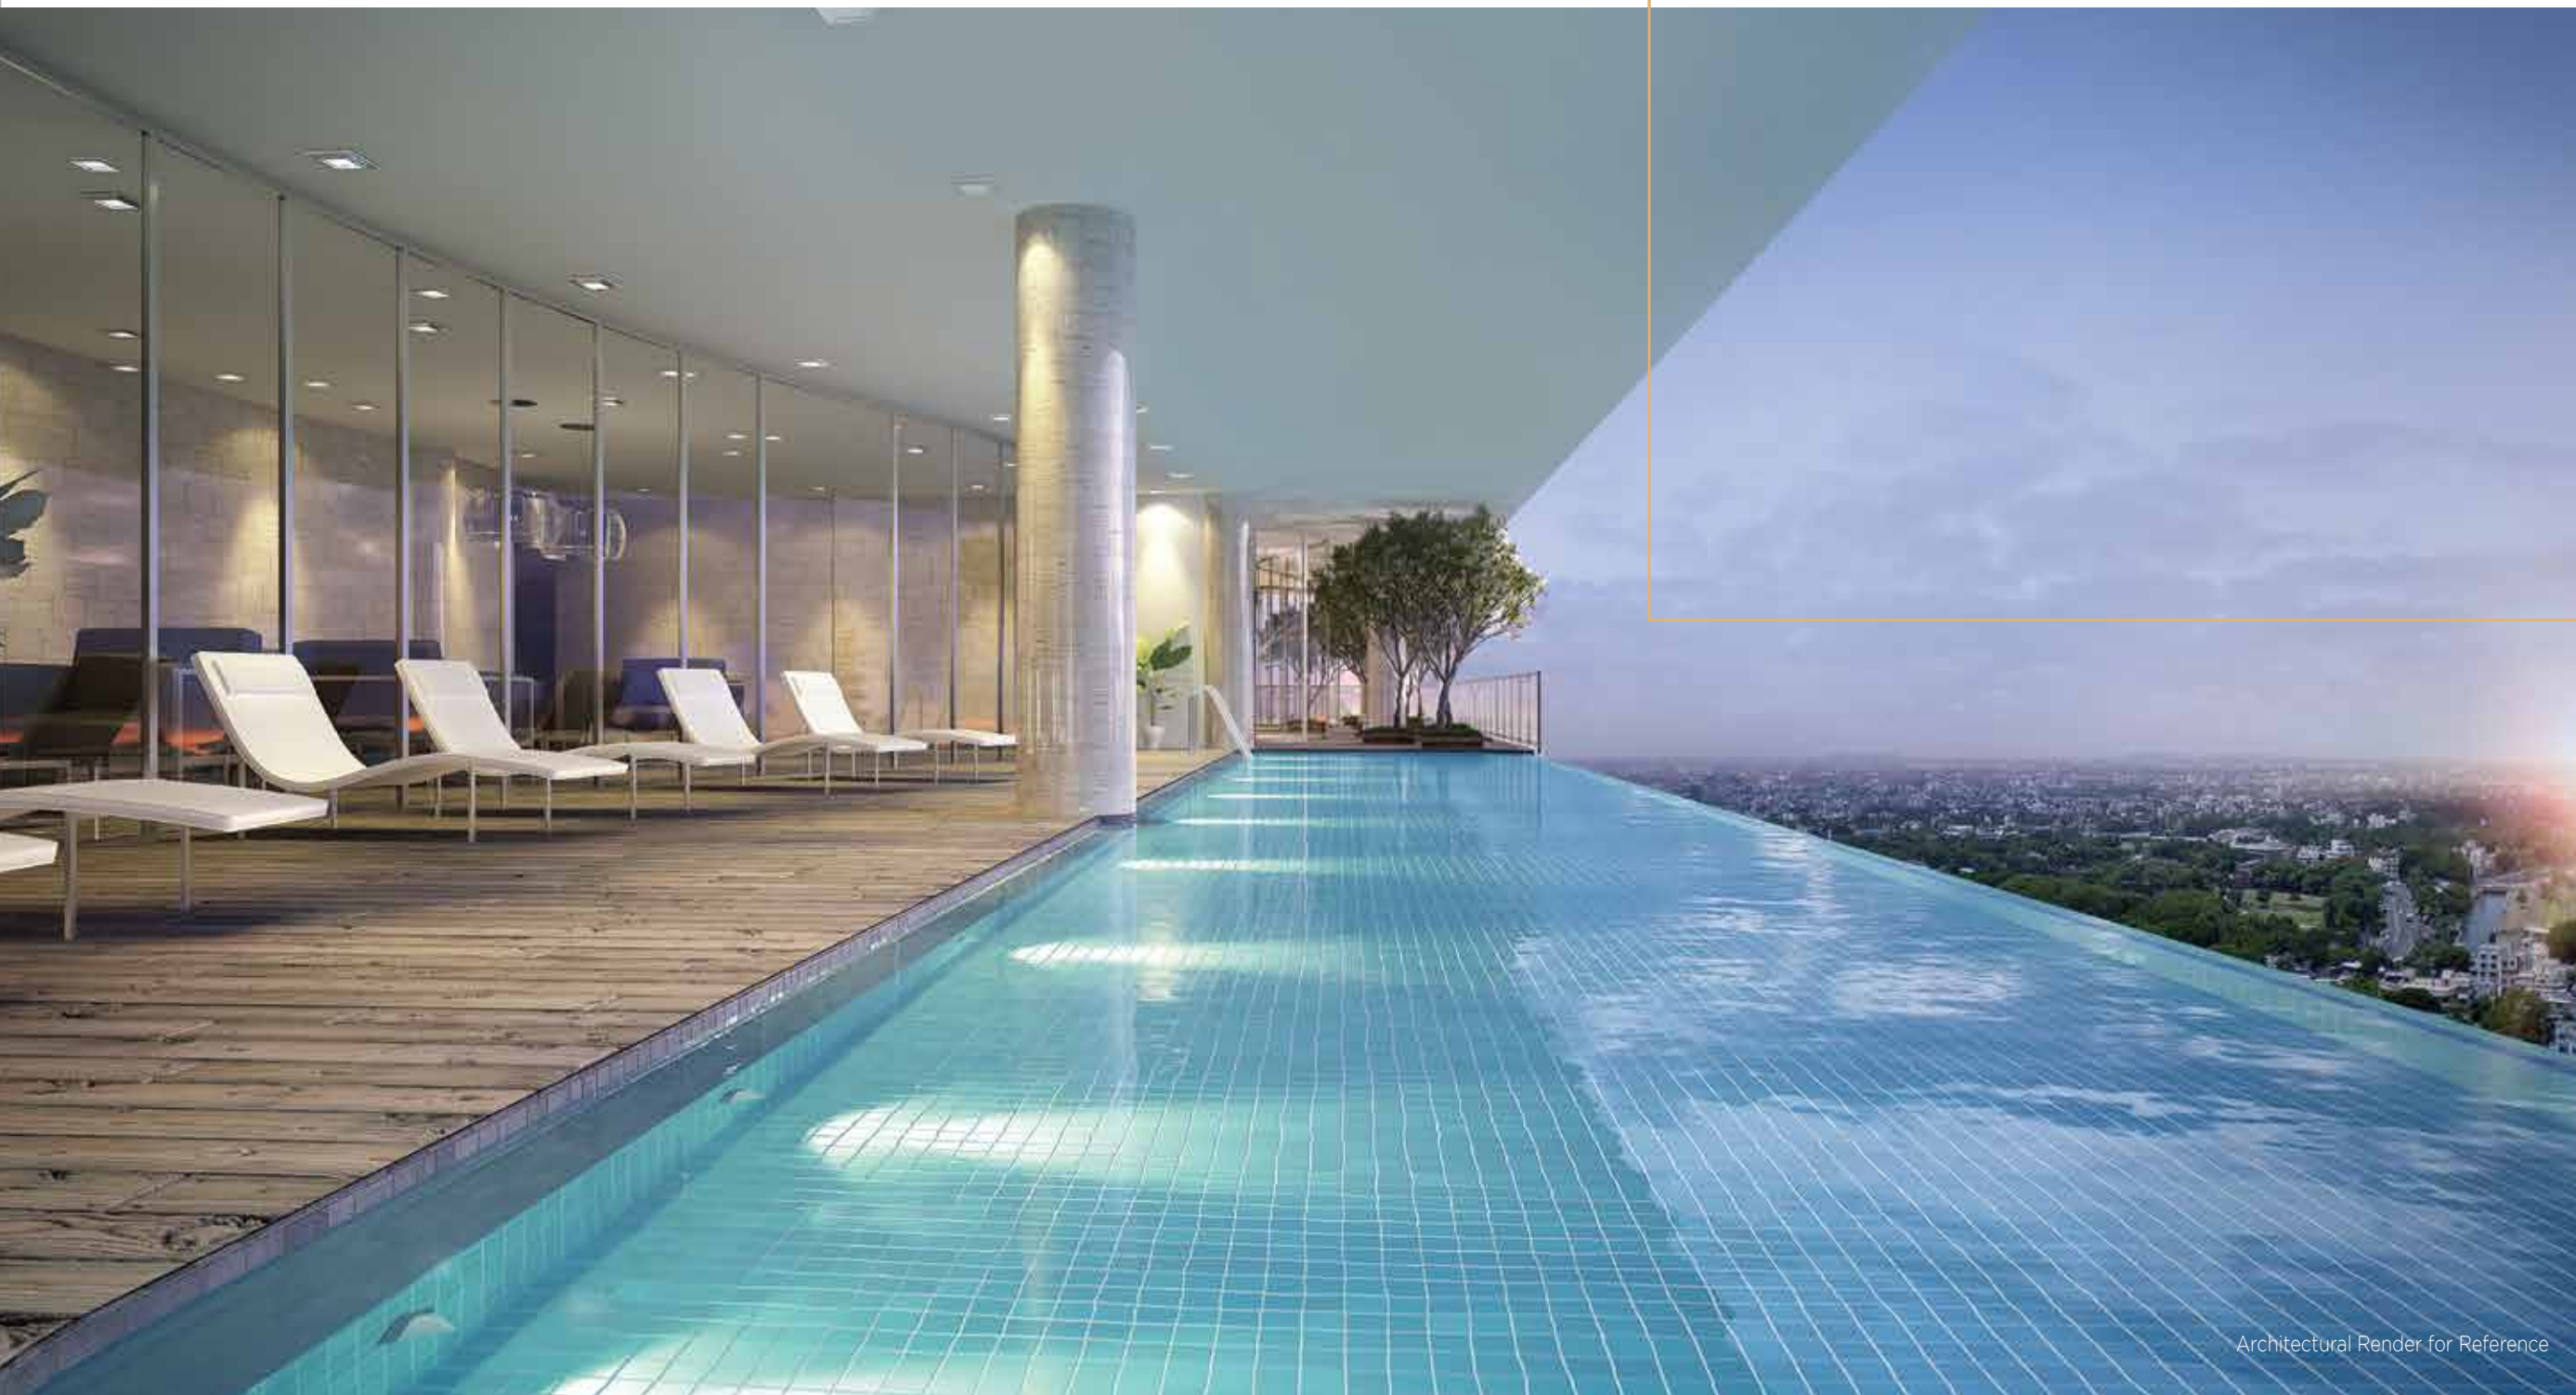

SKY LOUNGE - HEATED INFINITY POOL ON 23rd LEVEL

CAFÉ

Sip on some hot coffee while the wind kisses your face. Unwind and savour the beautiful views of the city from your perch.

OBSERVATORY DECK

A vantage point from where you get a clear view of the city. Zoom in and enjoy a close up of the farthest points of the city - or even the stars!