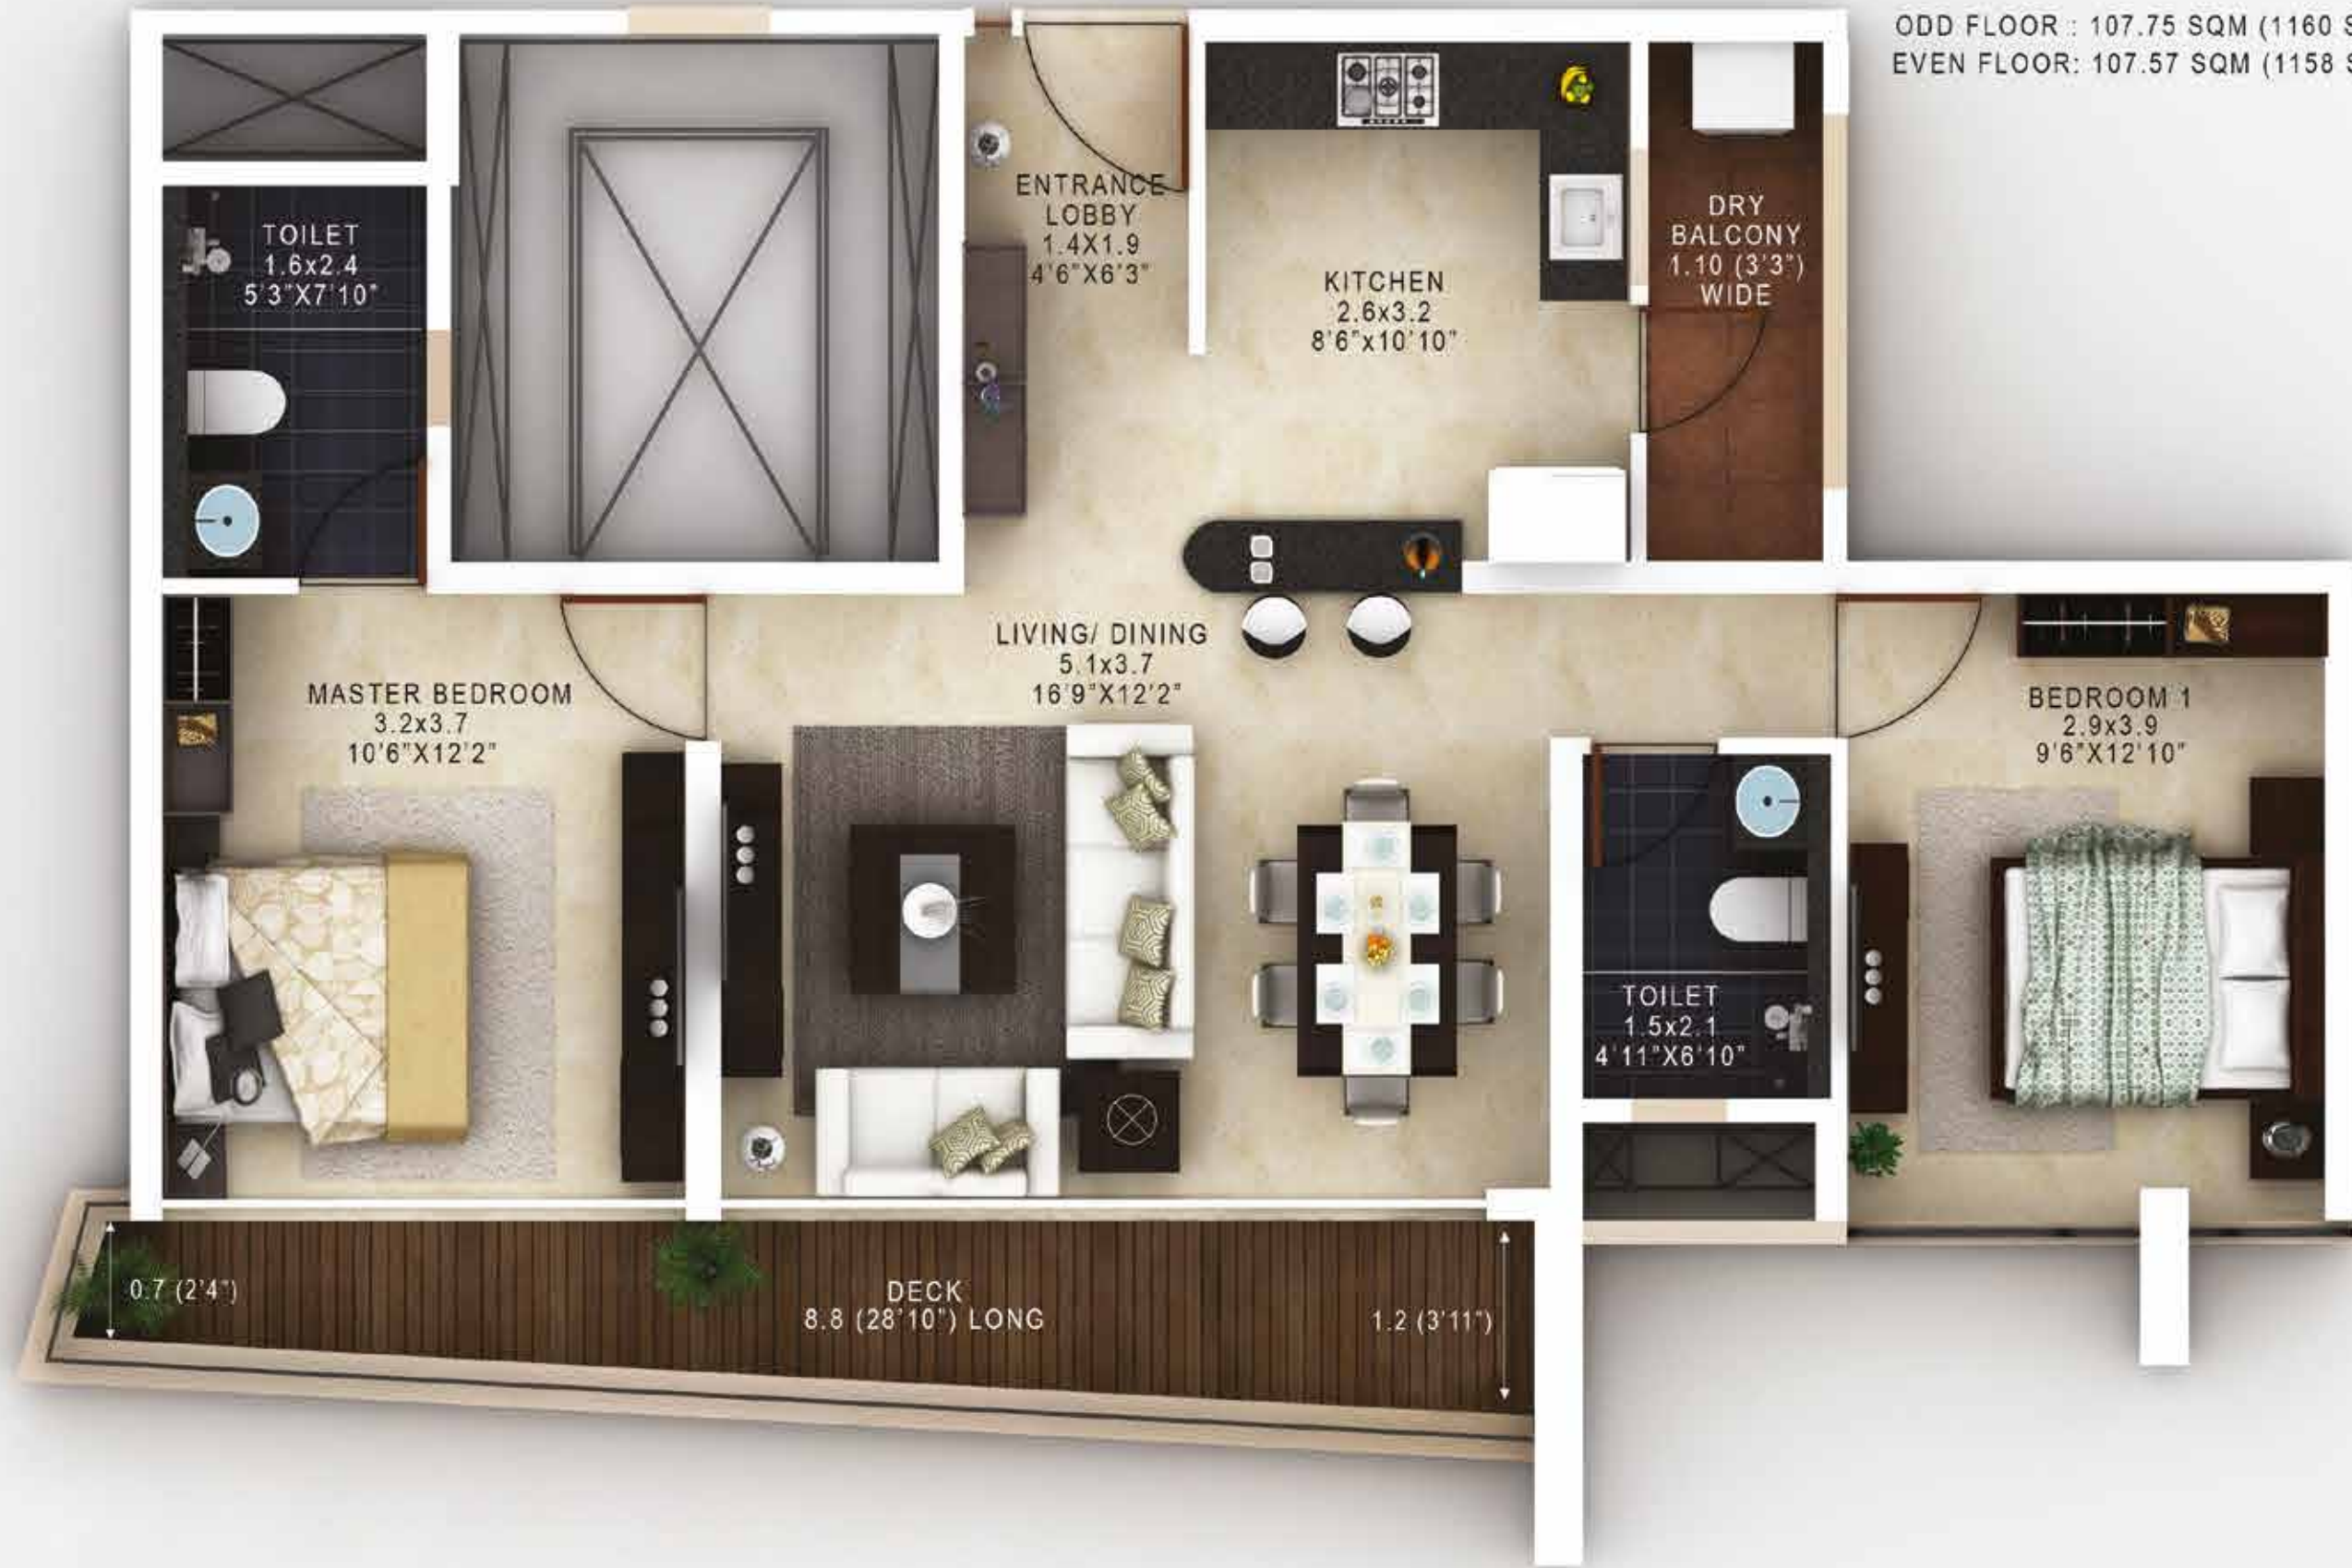

Tower No. 99
FLOOR
PLATE

Tower No. 99
1.5 BHK

Pool View

ODD FLOOR : 90.70 SQM (976 SQFT)
EVEN FLOOR: 90.52 SQM (974 SQFT)

Tower No. 99
2 BHK - B

Pool View

ODD FLOOR : 107.75 SQM (1160 SQFT)
EVEN FLOOR : 107.57 SQM (1158 SQFT)

Tower No. 99
2 BHK - A

Garden View

ODD FLOOR : 112.32 SQM (1209 SQFT)
EVEN FLOOR : 112.10 SQM (1207 SQFT)

Tower No. 99
2.5 BHK

Garden View

ODD FLOOR : 124.89 SQM (1344 SQFT)
EVEN FLOOR: 124.72 SQM (1342 SQFT)