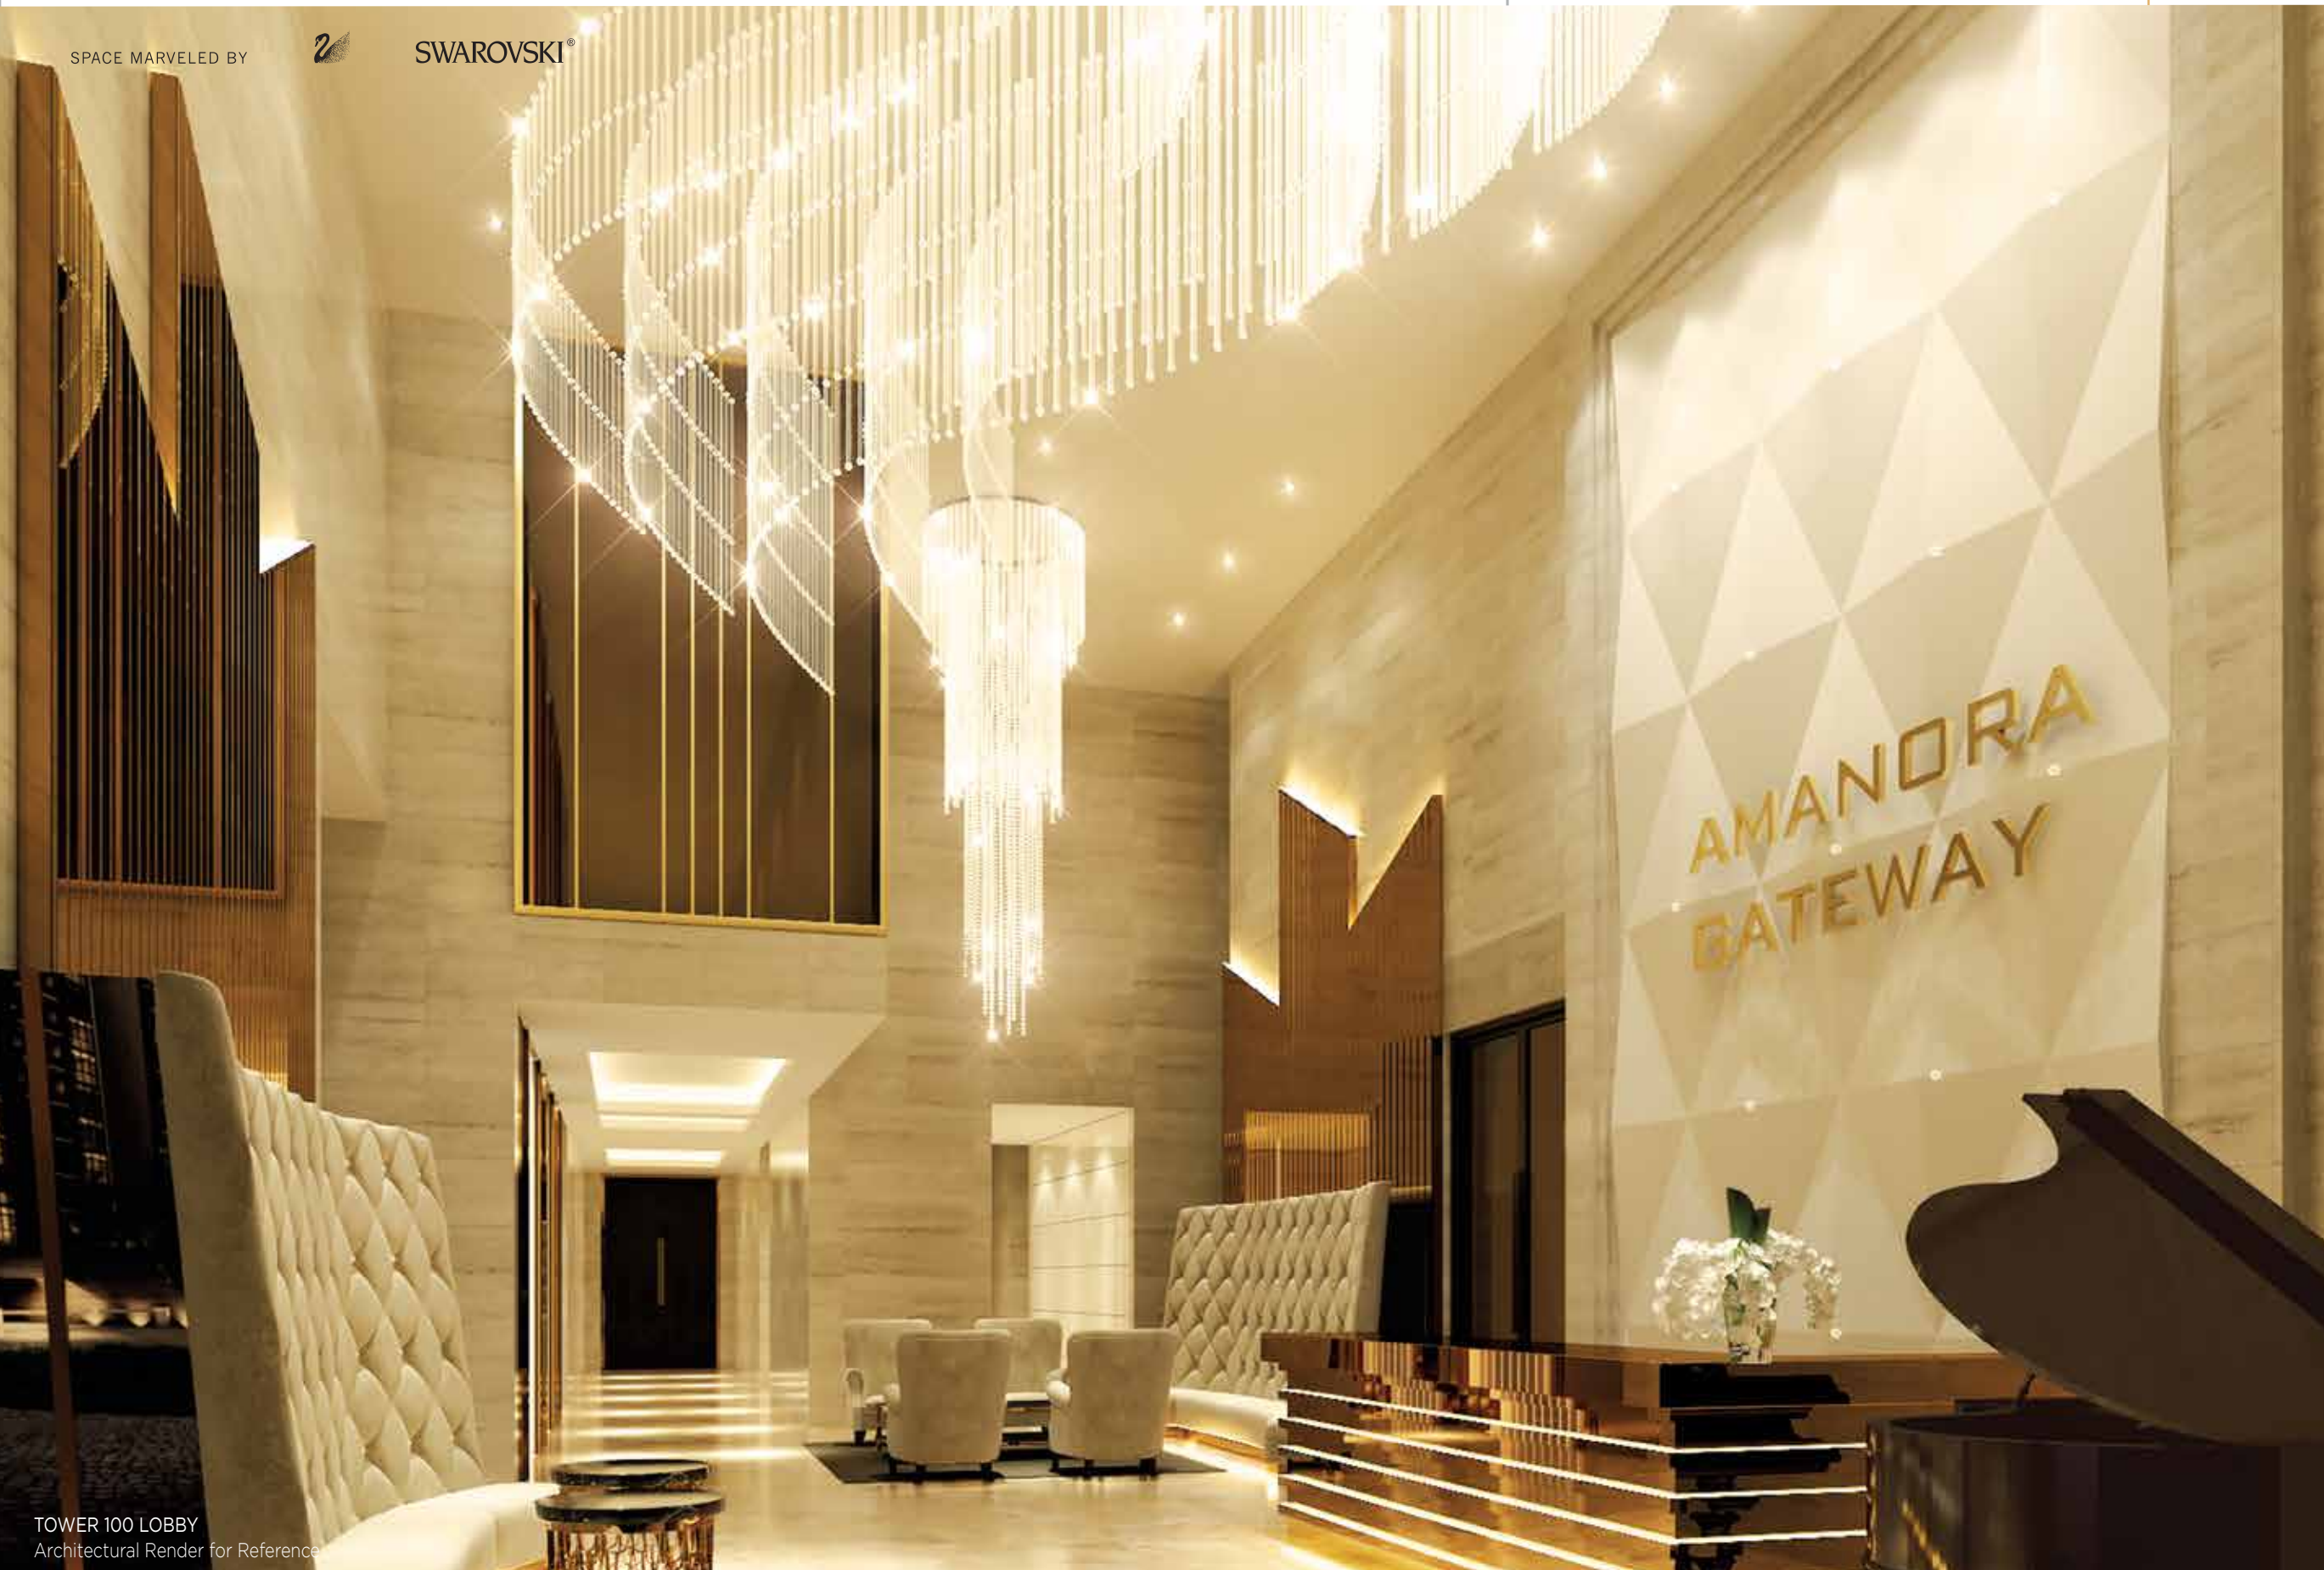

YOU HAVE ARRIVED AT A WORLD OF EXCLUSIVITY

SPACE MARVELED BY

SWAROVSKI®