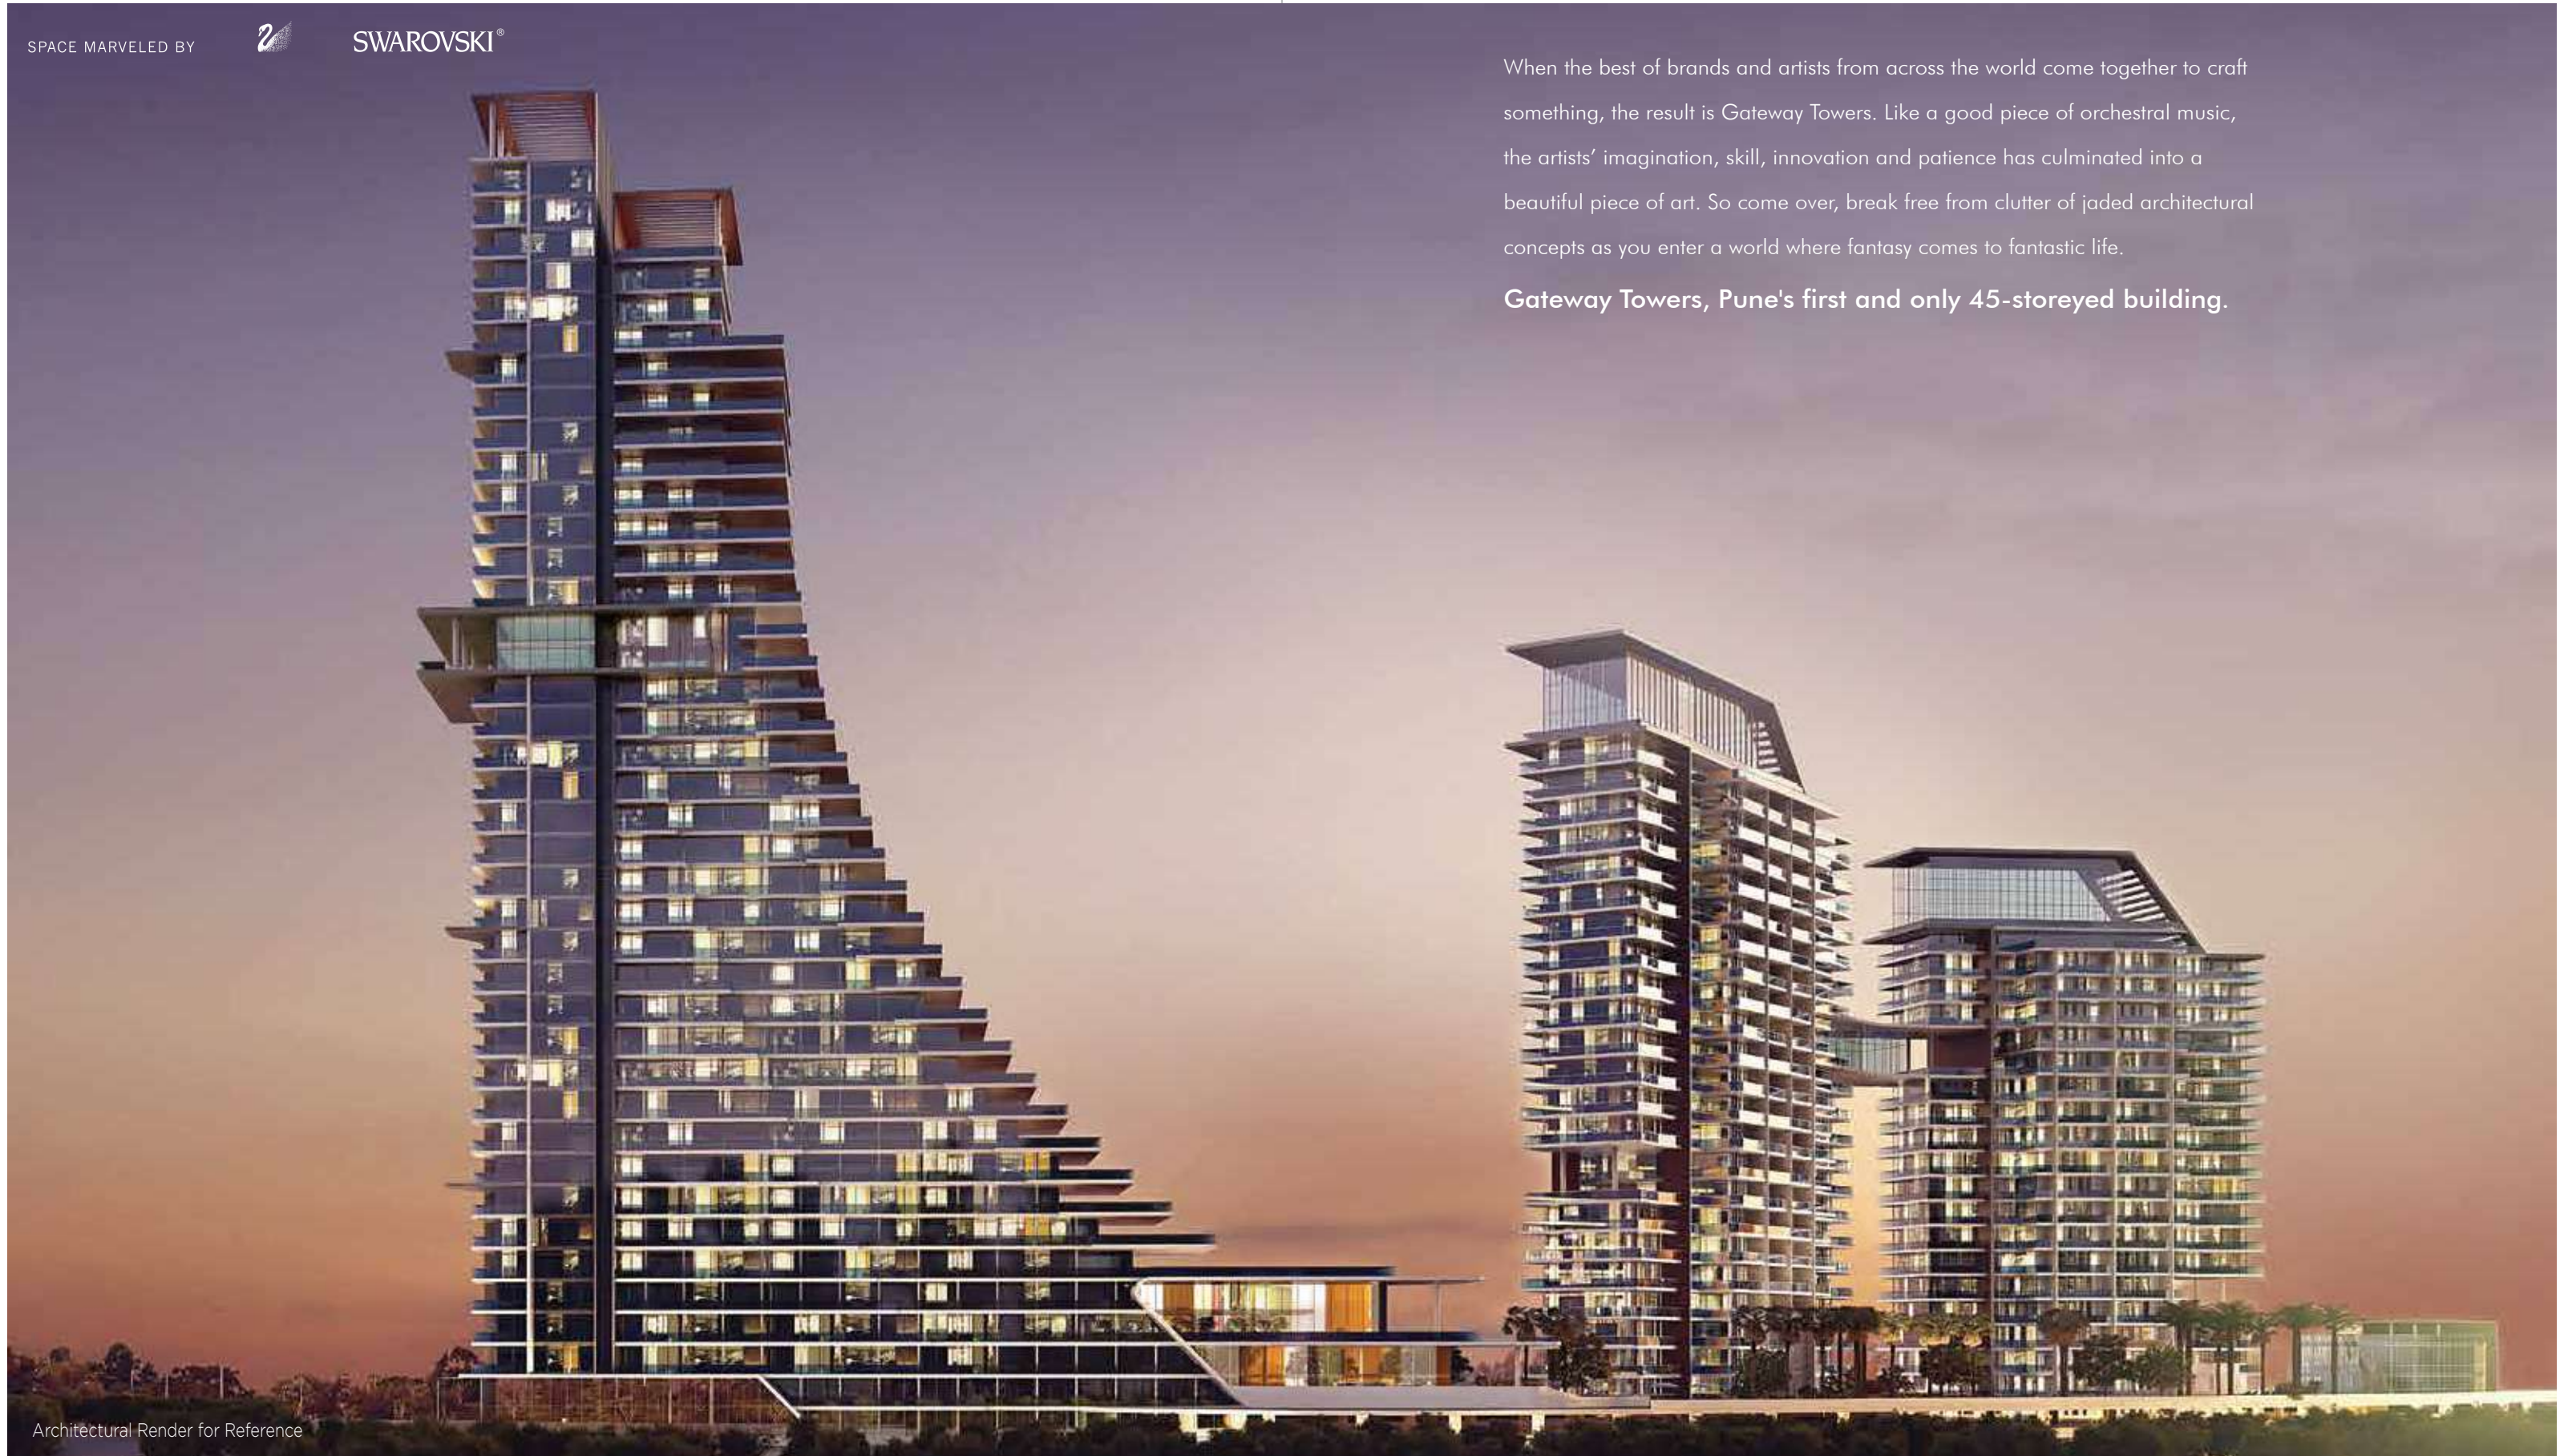

IMAGINED BY ARCHITECTS.
HANDCRAFTED BY ARTISTS.

SPACE MARVELED BY

SWAROVSKI®

When the best of brands and artists from across the world come together to craft something, the result is Gateway Towers. Like a good piece of orchestral music, the artists' imagination, skill, innovation and patience has culminated into a beautiful piece of art. So come over, break free from clutter of jaded architectural concepts as you enter a world where fantasy comes to fantastic life.

Gateway Towers, Pune's first and only 45-storeyed building.

Architectural Render for Reference

HERE, CRYSTAL DREAMS COME TO LIFE

The glitter and sparkle of true opulence isn't just limited to your dreams, but has been infused into every square inch of your new reality.

Through this exalted alliance, Gateway Towers is a masterpiece where every corner has an opportunity to shine with distinction, every wall has character and every alcove an objet d'art by itself.

Sparkle Towers, Dubai - World's second project in collaboration with Swarovski

Swarovski "Kristallwelten" in Wattens, Austria

DANIEL SWAROVSKI
Founder of
the Swarovski crystal dynasty

"Swarovski has always been synonymous with crystal, beauty and lifestyle and through the marveling of Gateway Towers, we will attempt to add sparkle to people's everyday lives with beautiful crystal and lighting products. In City Corporation Ltd., we have found the right partner, and we will strive to ensure that Gateway Towers provides an experience that is more than an investment in a luxury property."