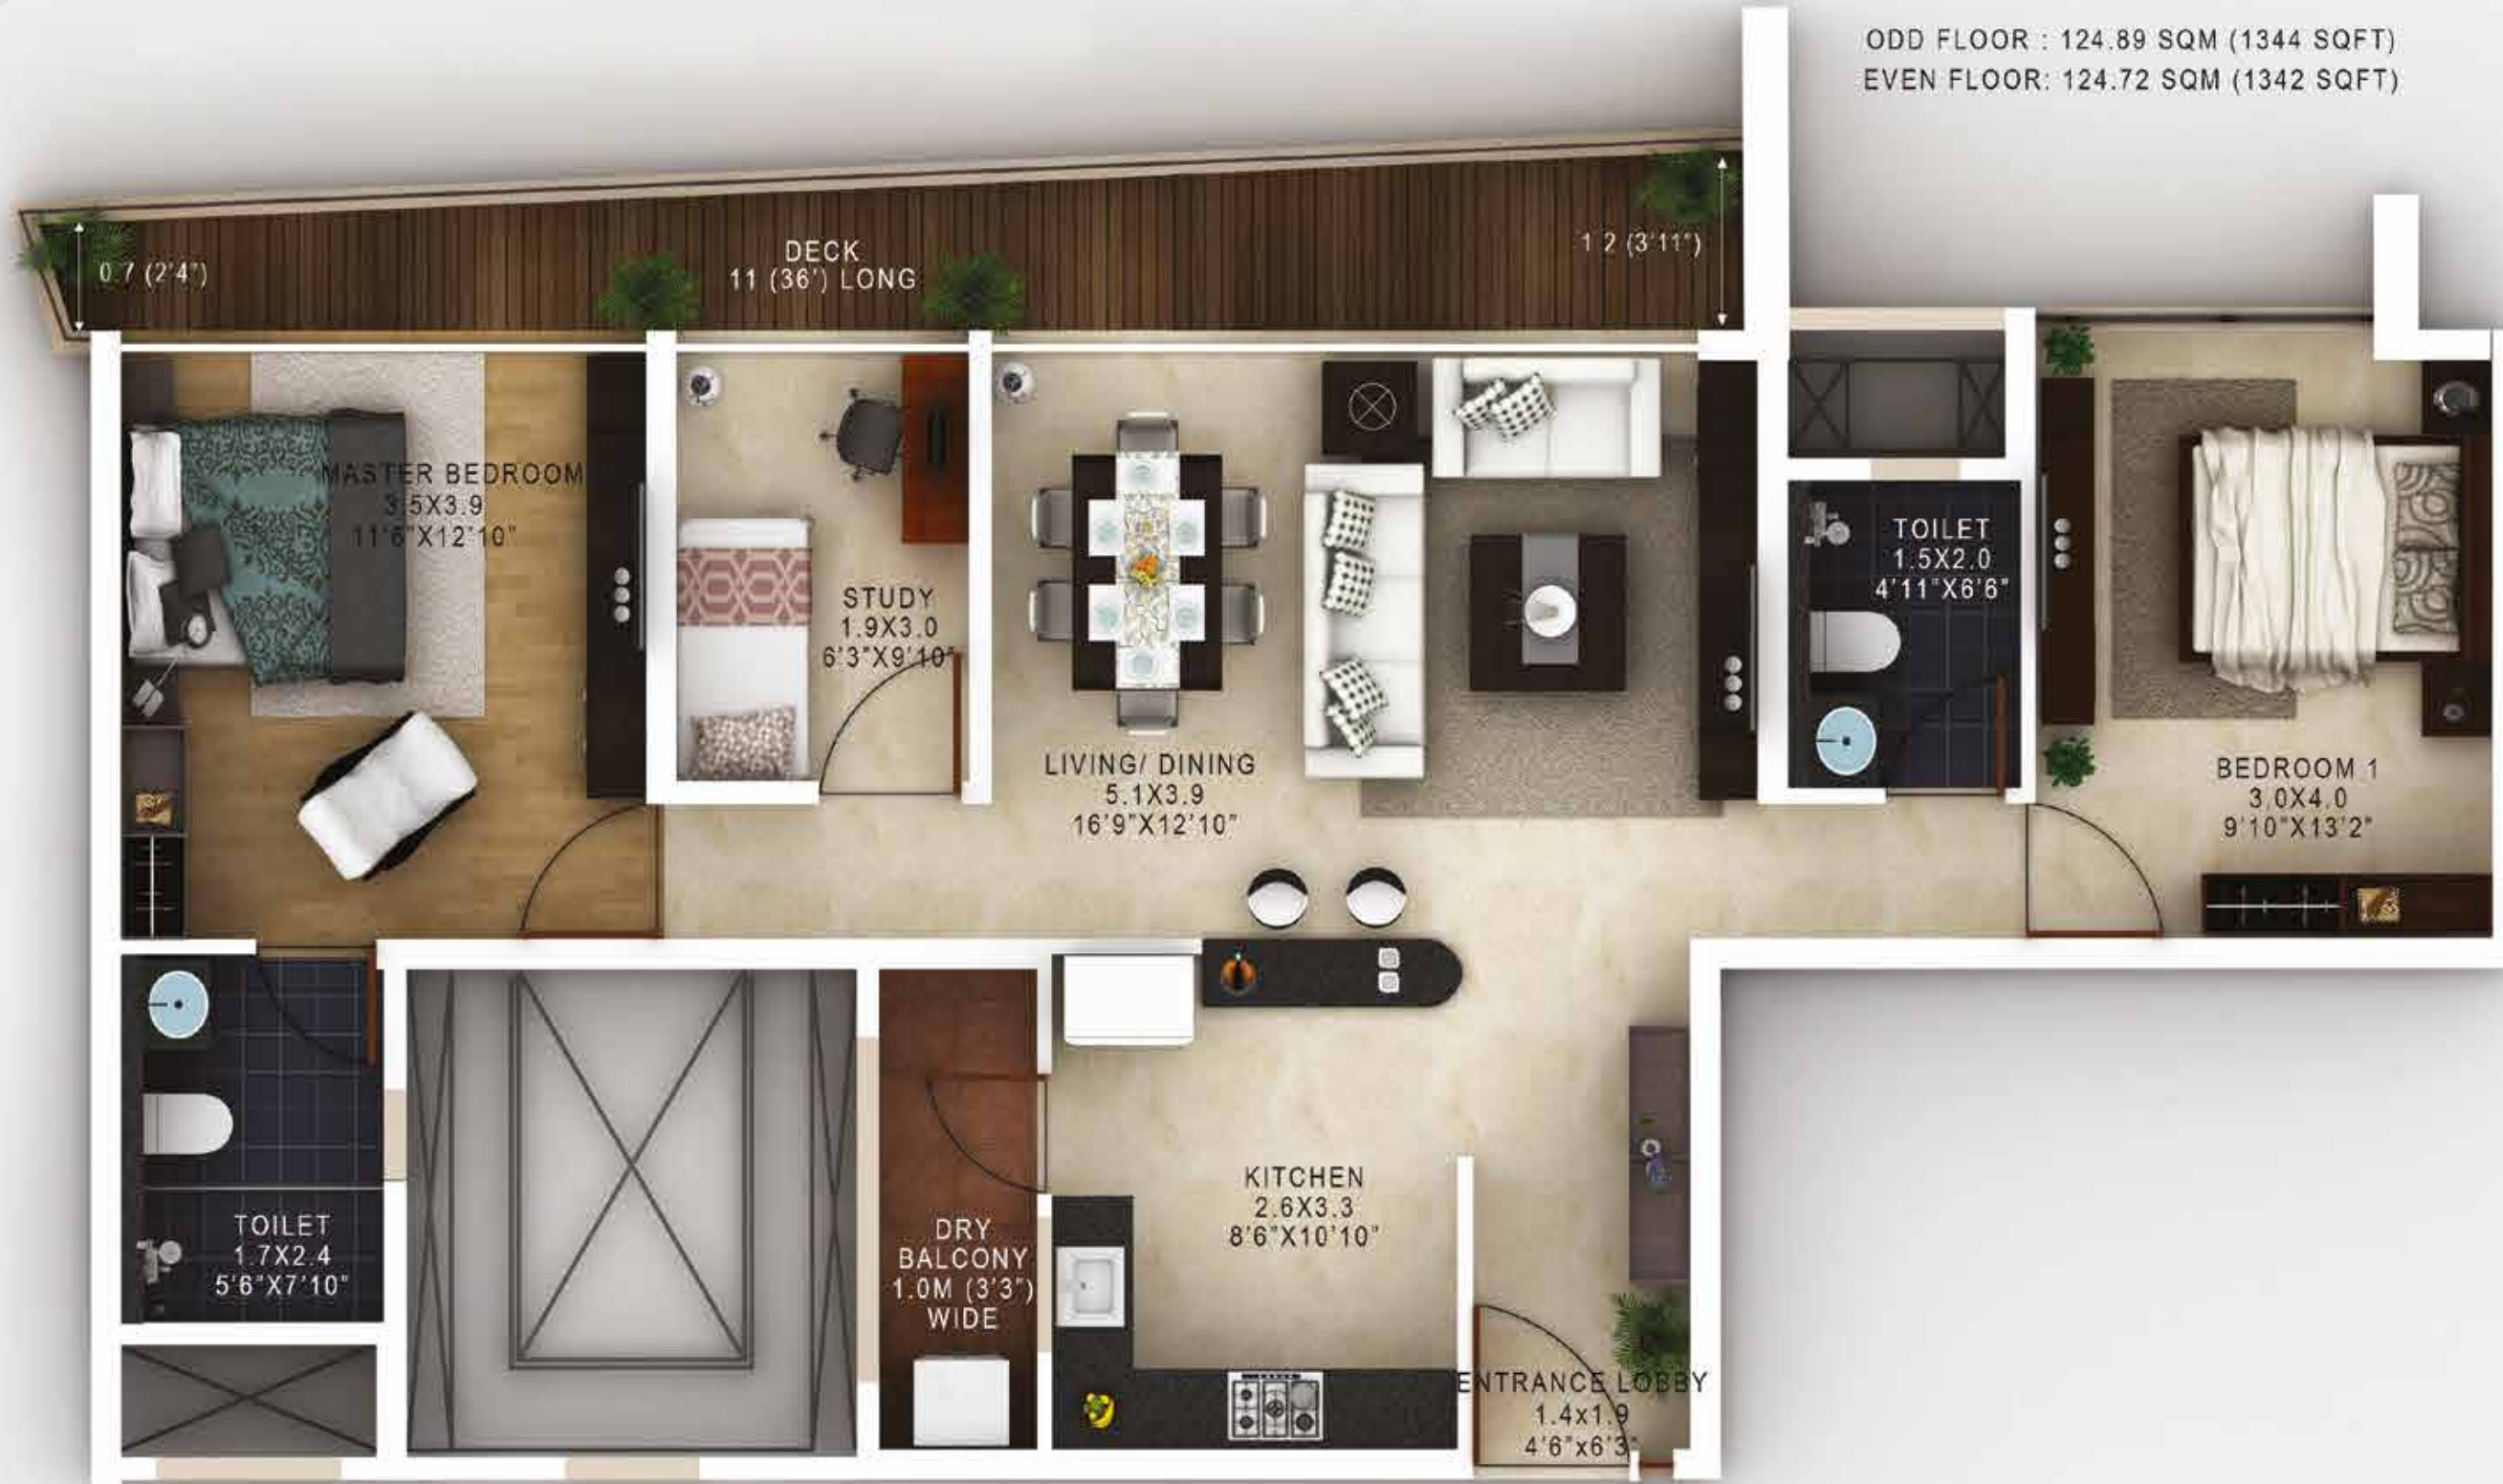

Tower No. 99
2 BHK - A

Garden View

ODD FLOOR : 112.32 SQM (1209 SQFT)
EVEN FLOOR : 112.10 SQM (1207 SQFT)

Tower No. 99
2.5 BHK

Garden View

ODD FLOOR : 124.89 SQM (1344 SQFT)
EVEN FLOOR: 124.72 SQM (1342 SQFT)