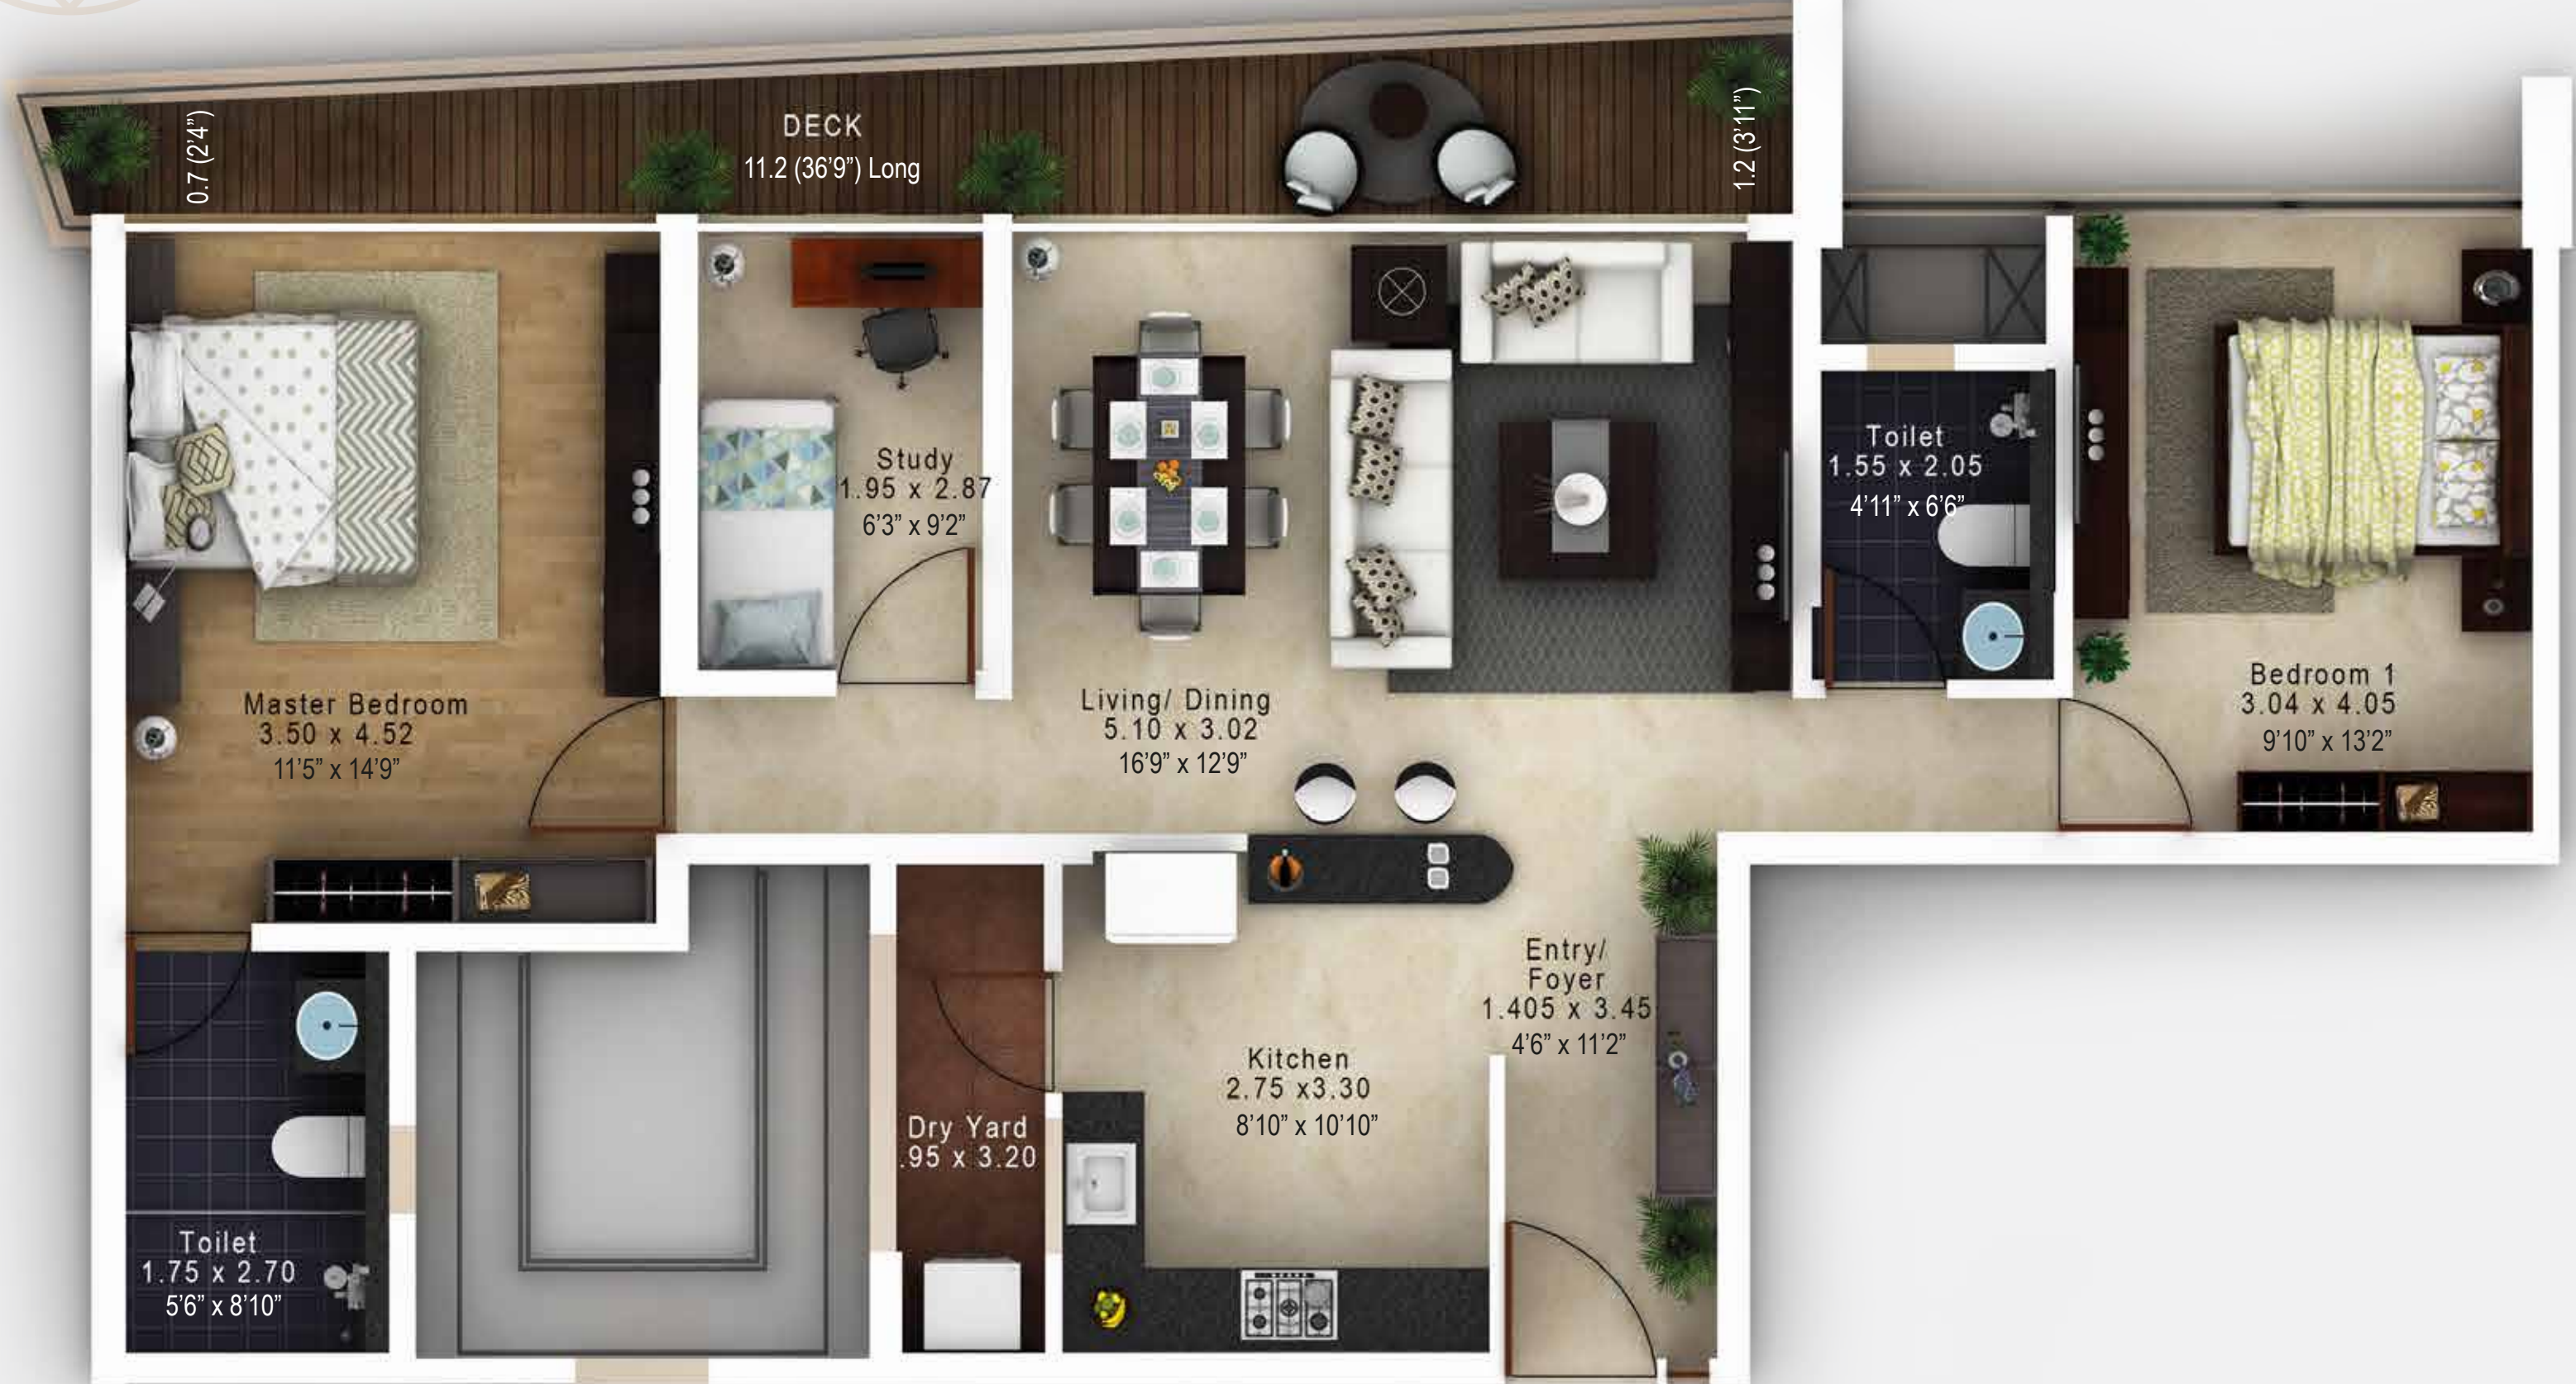

Pool View

Tower No. 98
2 BHK

Pool View

ODD FLOOR : 109.20 SQM (1175 SQFT)
EVEN FLOOR: 109.02 SQM (1173 SQFT)

Tower No. 98
2.5 BHK

Garden View

ODD FLOOR : 128.54 SQM (1383 SQFT)
EVEN FLOOR : 128.36 SQM (1382 SQFT)

Tower No. 98
3.5 BHK

Pool & Garden View

ODD FLOOR : 171.96 SQM (1851 SQFT)
EVEN FLOOR : 171.83 SQM (1850 SQFT)

Tower No. 98

4 BHK

Pool & Garden View

ODD FLOOR : 193.63 SQM (2084 SQFT)
EVEN FOLLR : 193.52 SQM (2084 SQFT)