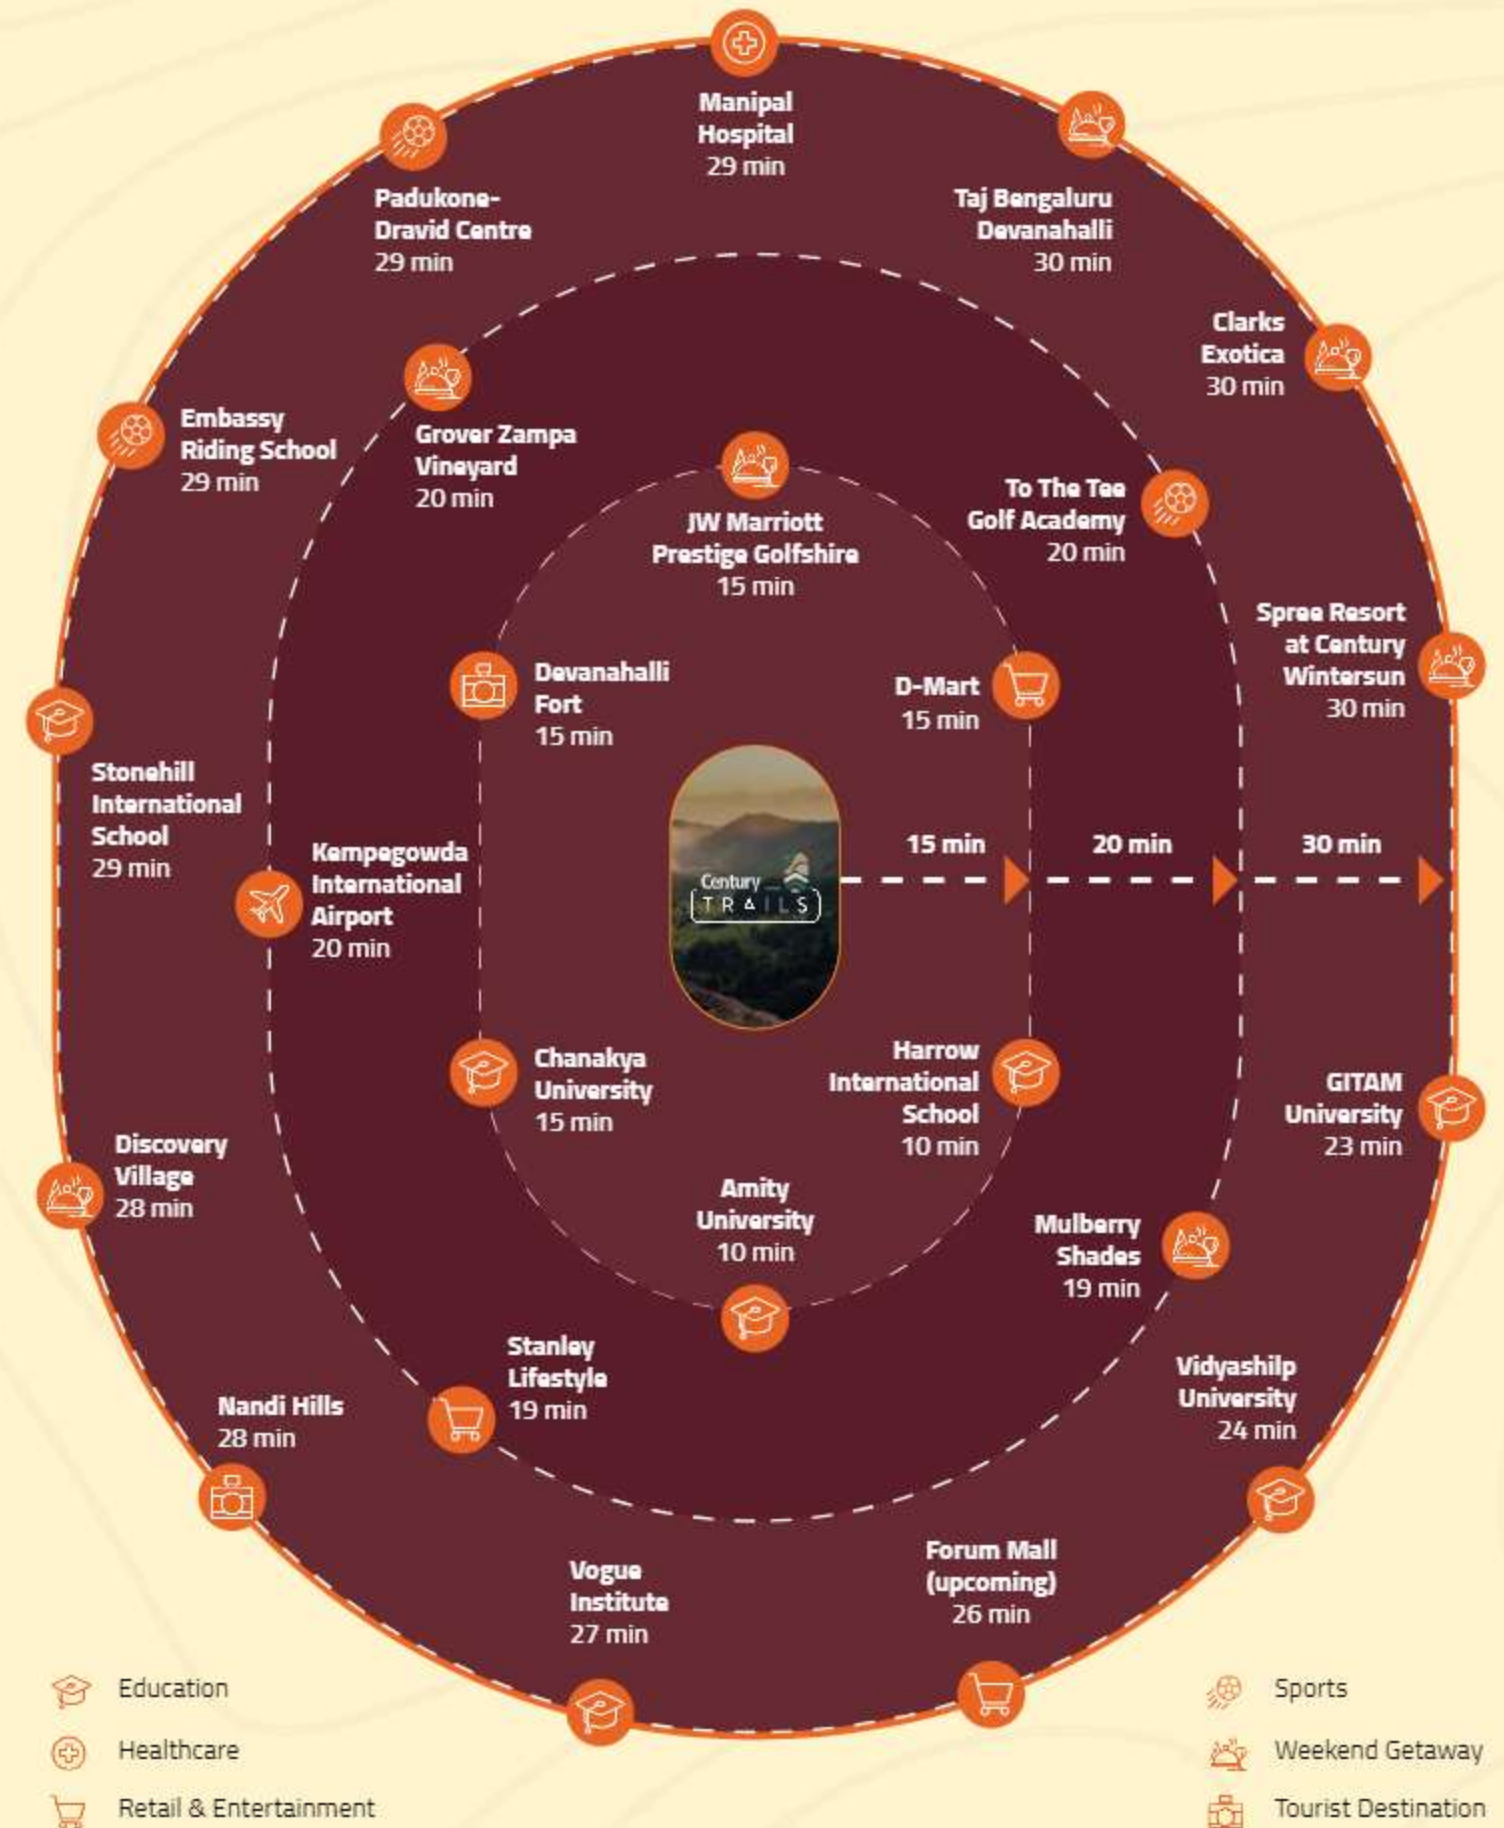

Century Trails isn't just a place; it's the launch pad into a high-octane escapade. Imagine strapping into a jet before take-off – that's the feeling!

It's a roaring engine of progress, with opportunities pouring through upcoming tech., manufacturing and R&D hubs, fueling a prosperous future. When the adventure oasis dials the number - answer the call.