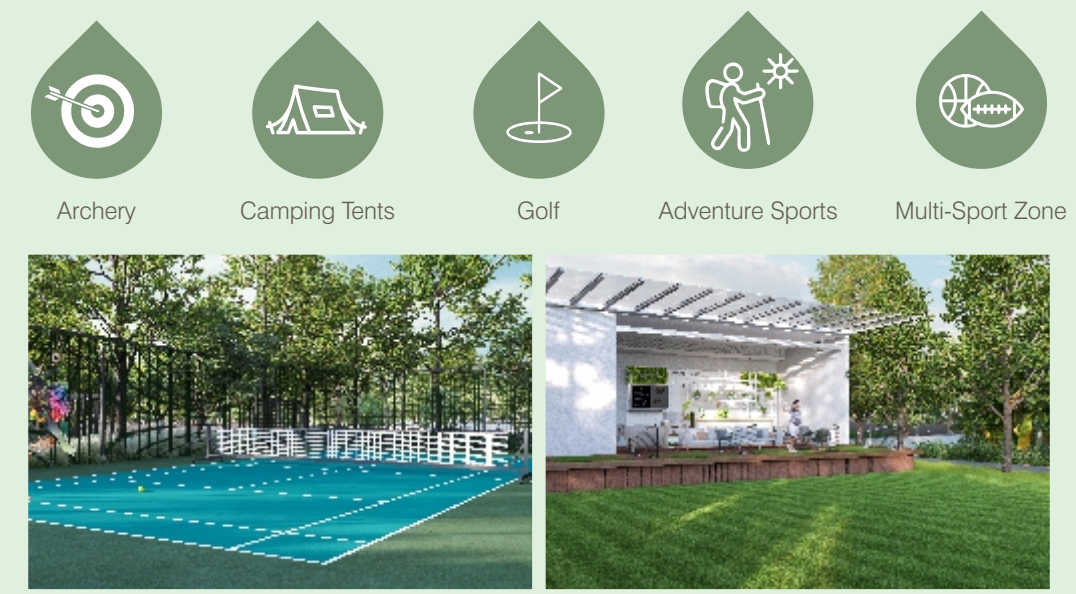

Play and socialize in a Multipurpose Stadium built right in the 15-acre sports arena and from a sniffling distance from your soon-to-be home at Dates County. Whether it's a friendly Cricket, Football, Basketball or Tennis match, a Corporate Event, or an Intra-School Competition, this stadium is a boon with world-class facilities as evident spaces for audiences to sit back and cheer and comfortable accommodation for participants to rest and go win.