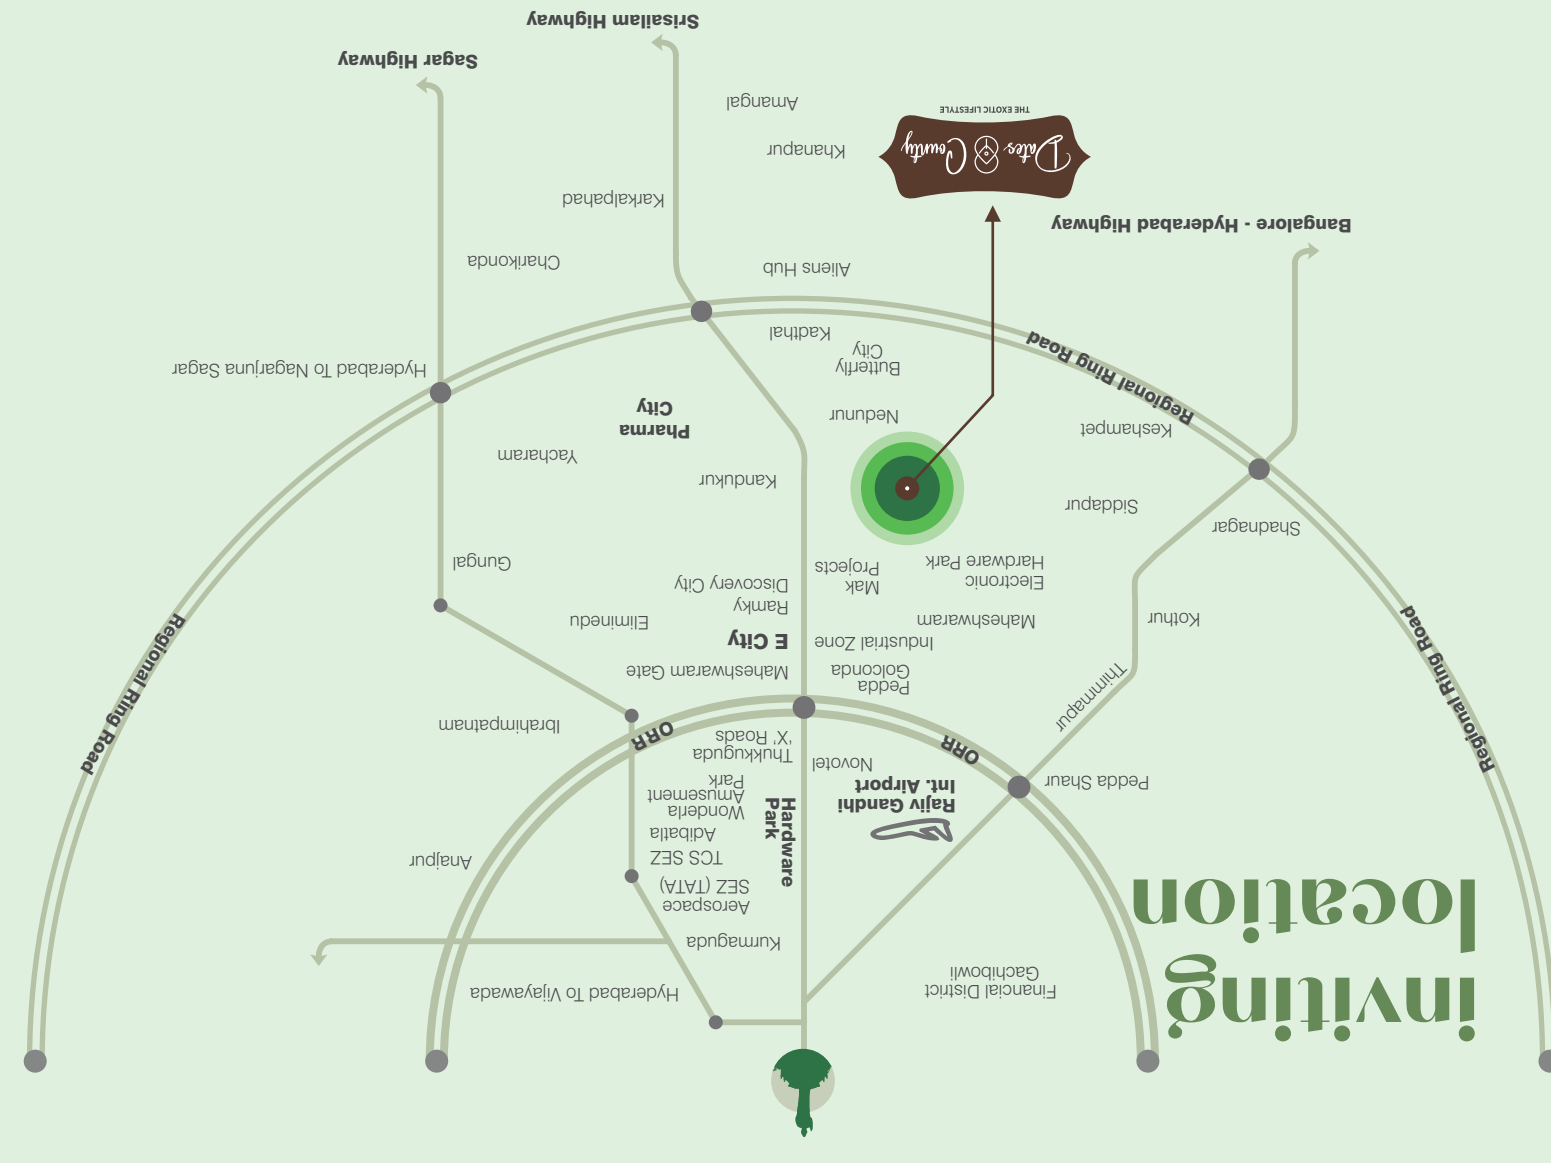

Your everyday life or leisure, Dates County empowers both with a lifestyle close to nature and people, with four segments meant for residential living. Then there are zones that are reserved for commercial development as well.