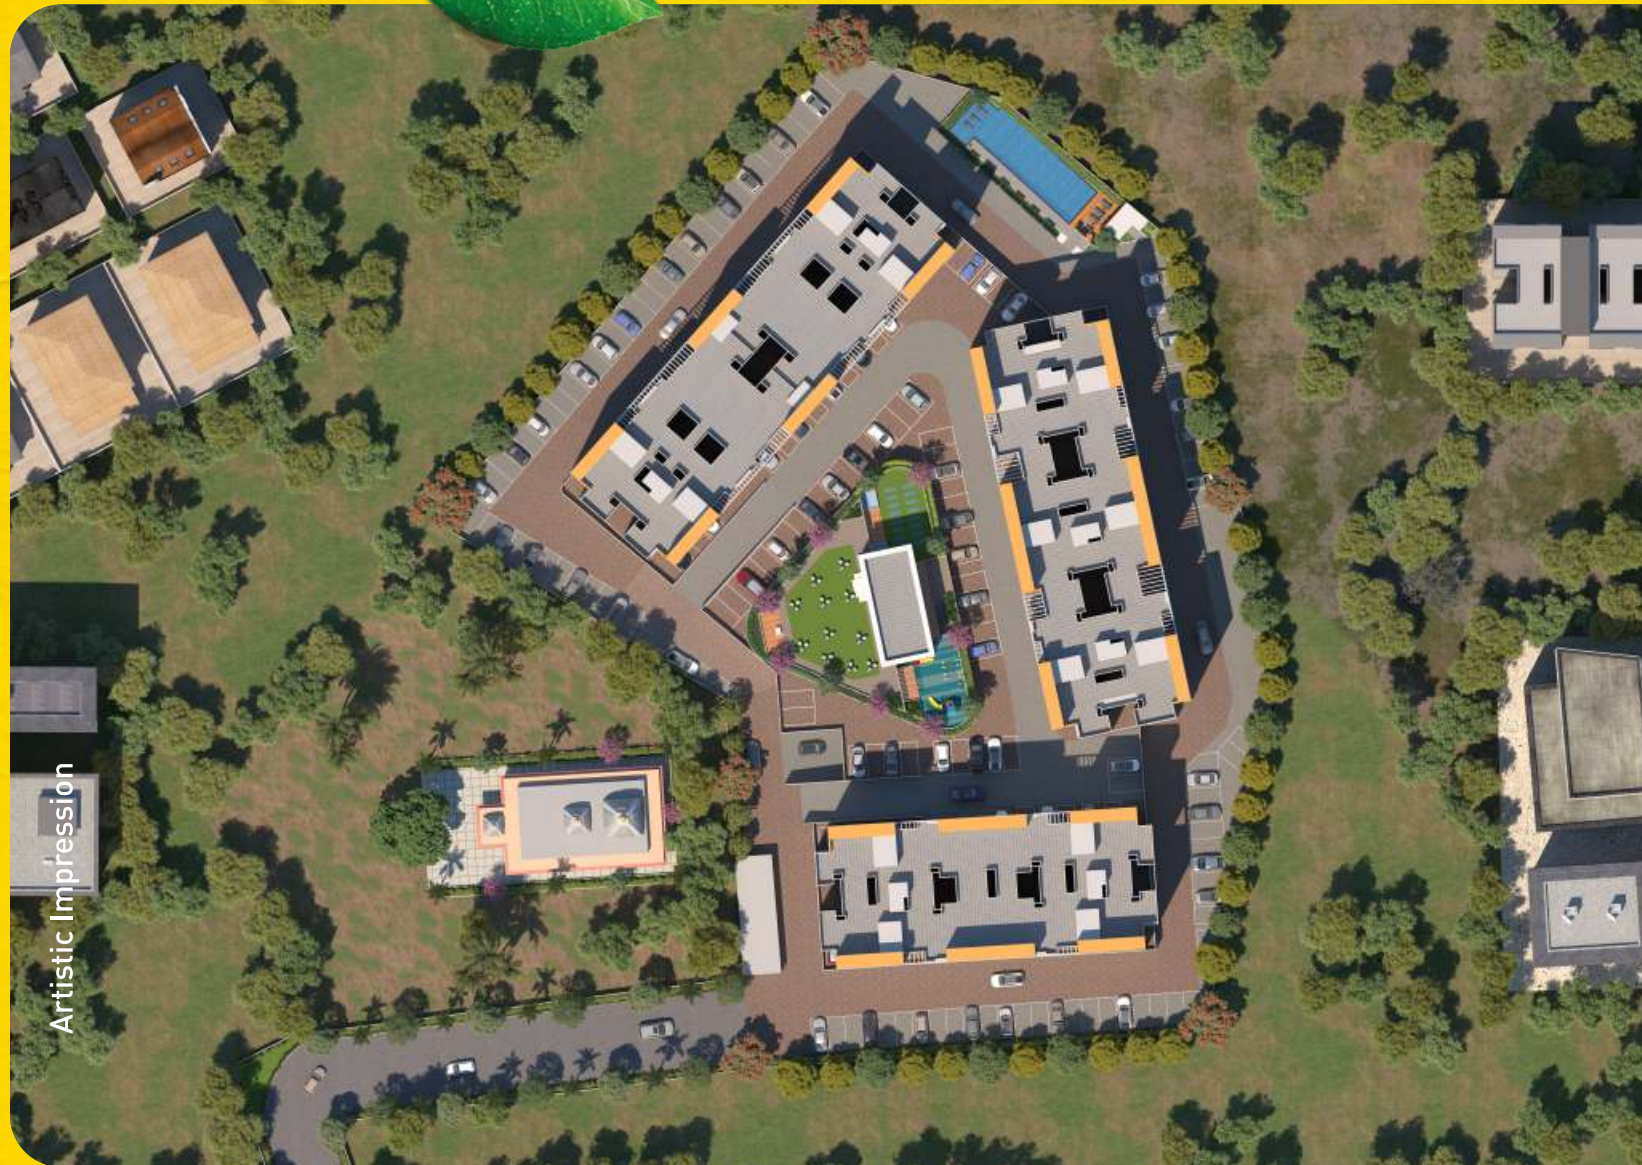

Artistic Impression

2 X 2 Vitrified Tile Flooring

Good Quality Electrical Switches

Granite Kitchen Platform with S.S. Sink

Provision for A.C. point in Master Bedroom

Anti-skid Ceramic Tile Flooring for Toilet

Structure - Standard RCC of Good Quality

Toilet Dado up to Lintel Level

Exquisite Sanitary Fittings

Good Quality CP Fittings

Laminated Flush Doors

Aluminium Powder-Coated Windows

Concealed Electrical Wiring and Plumbing

Live the best way possible!

Specifications