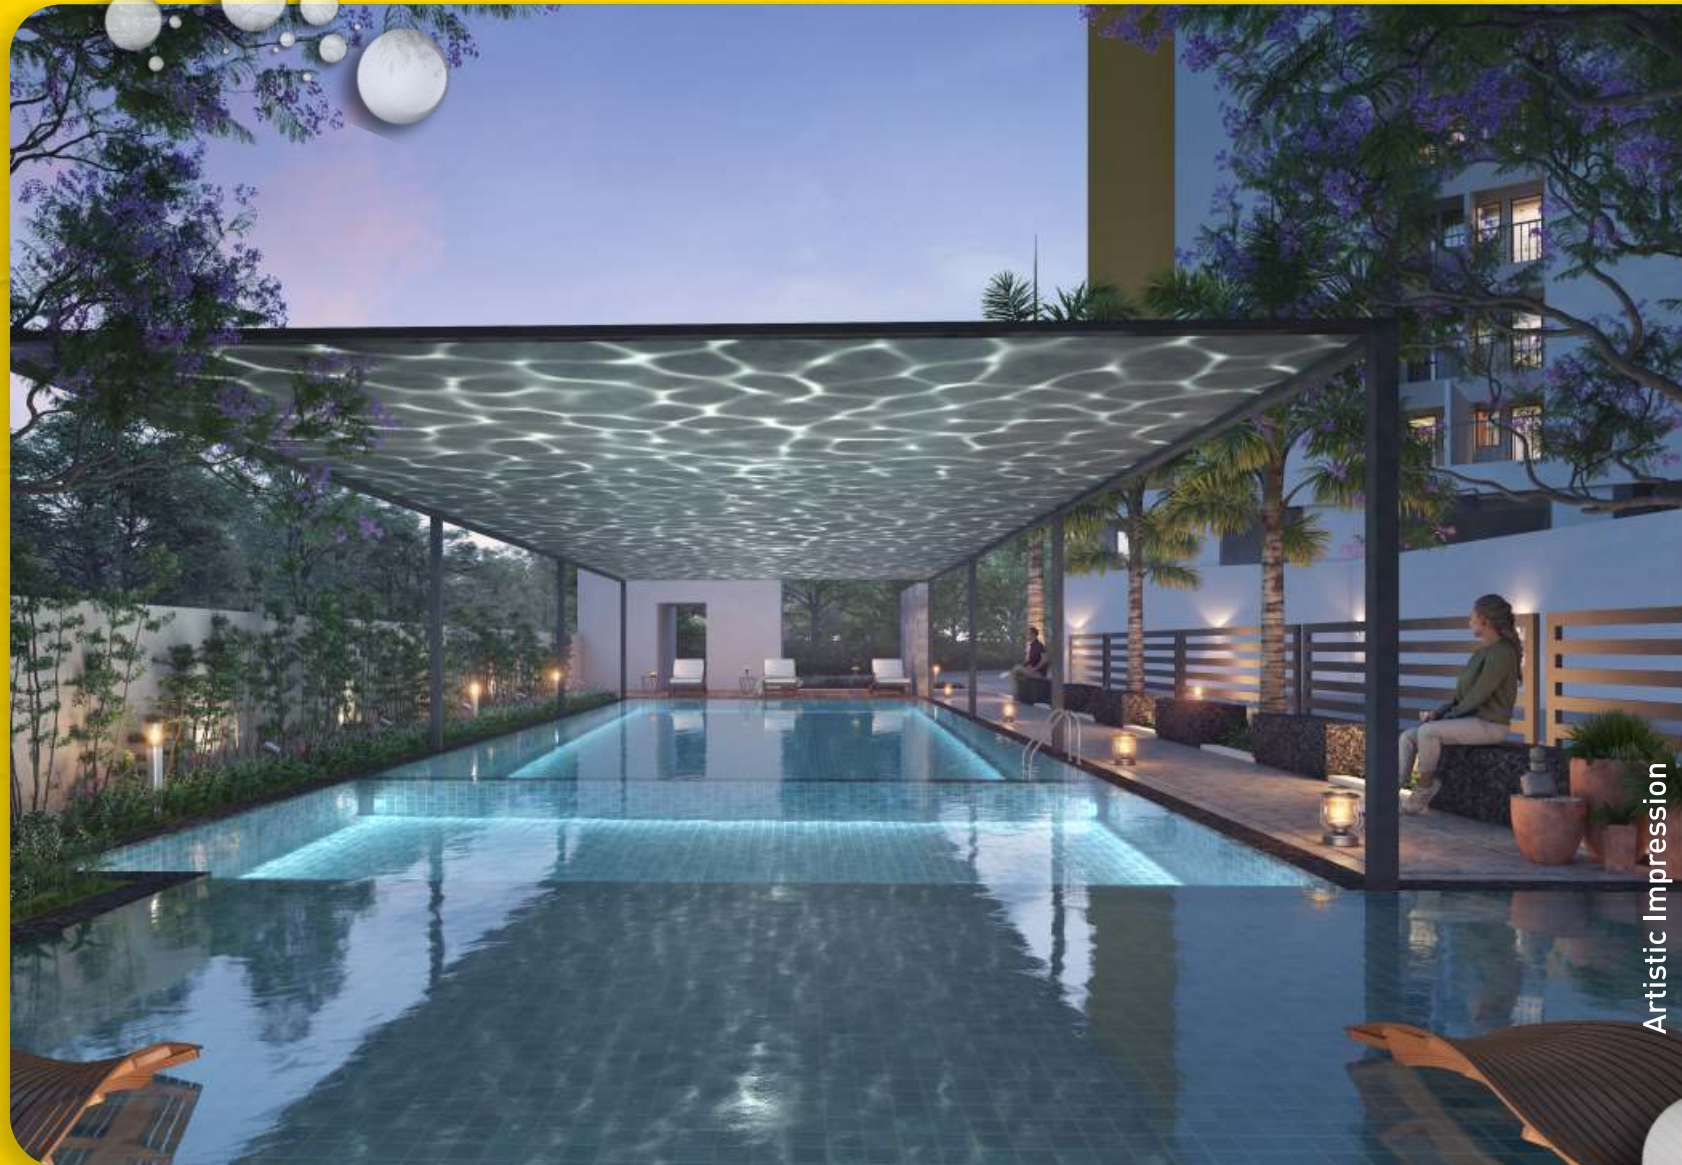

Artistic Impression

Peaceful Surroundings

Artistic Impression

-  Clubhouse
-  Gymnasium
-  Swimming Pool
-  Landscaped Garden
-  Community Hall
-  Automatic Elevators
-  Firefighting System
-  Entrance Lobby
-  Power back-up for lifts and common areas
-  24 hours Security