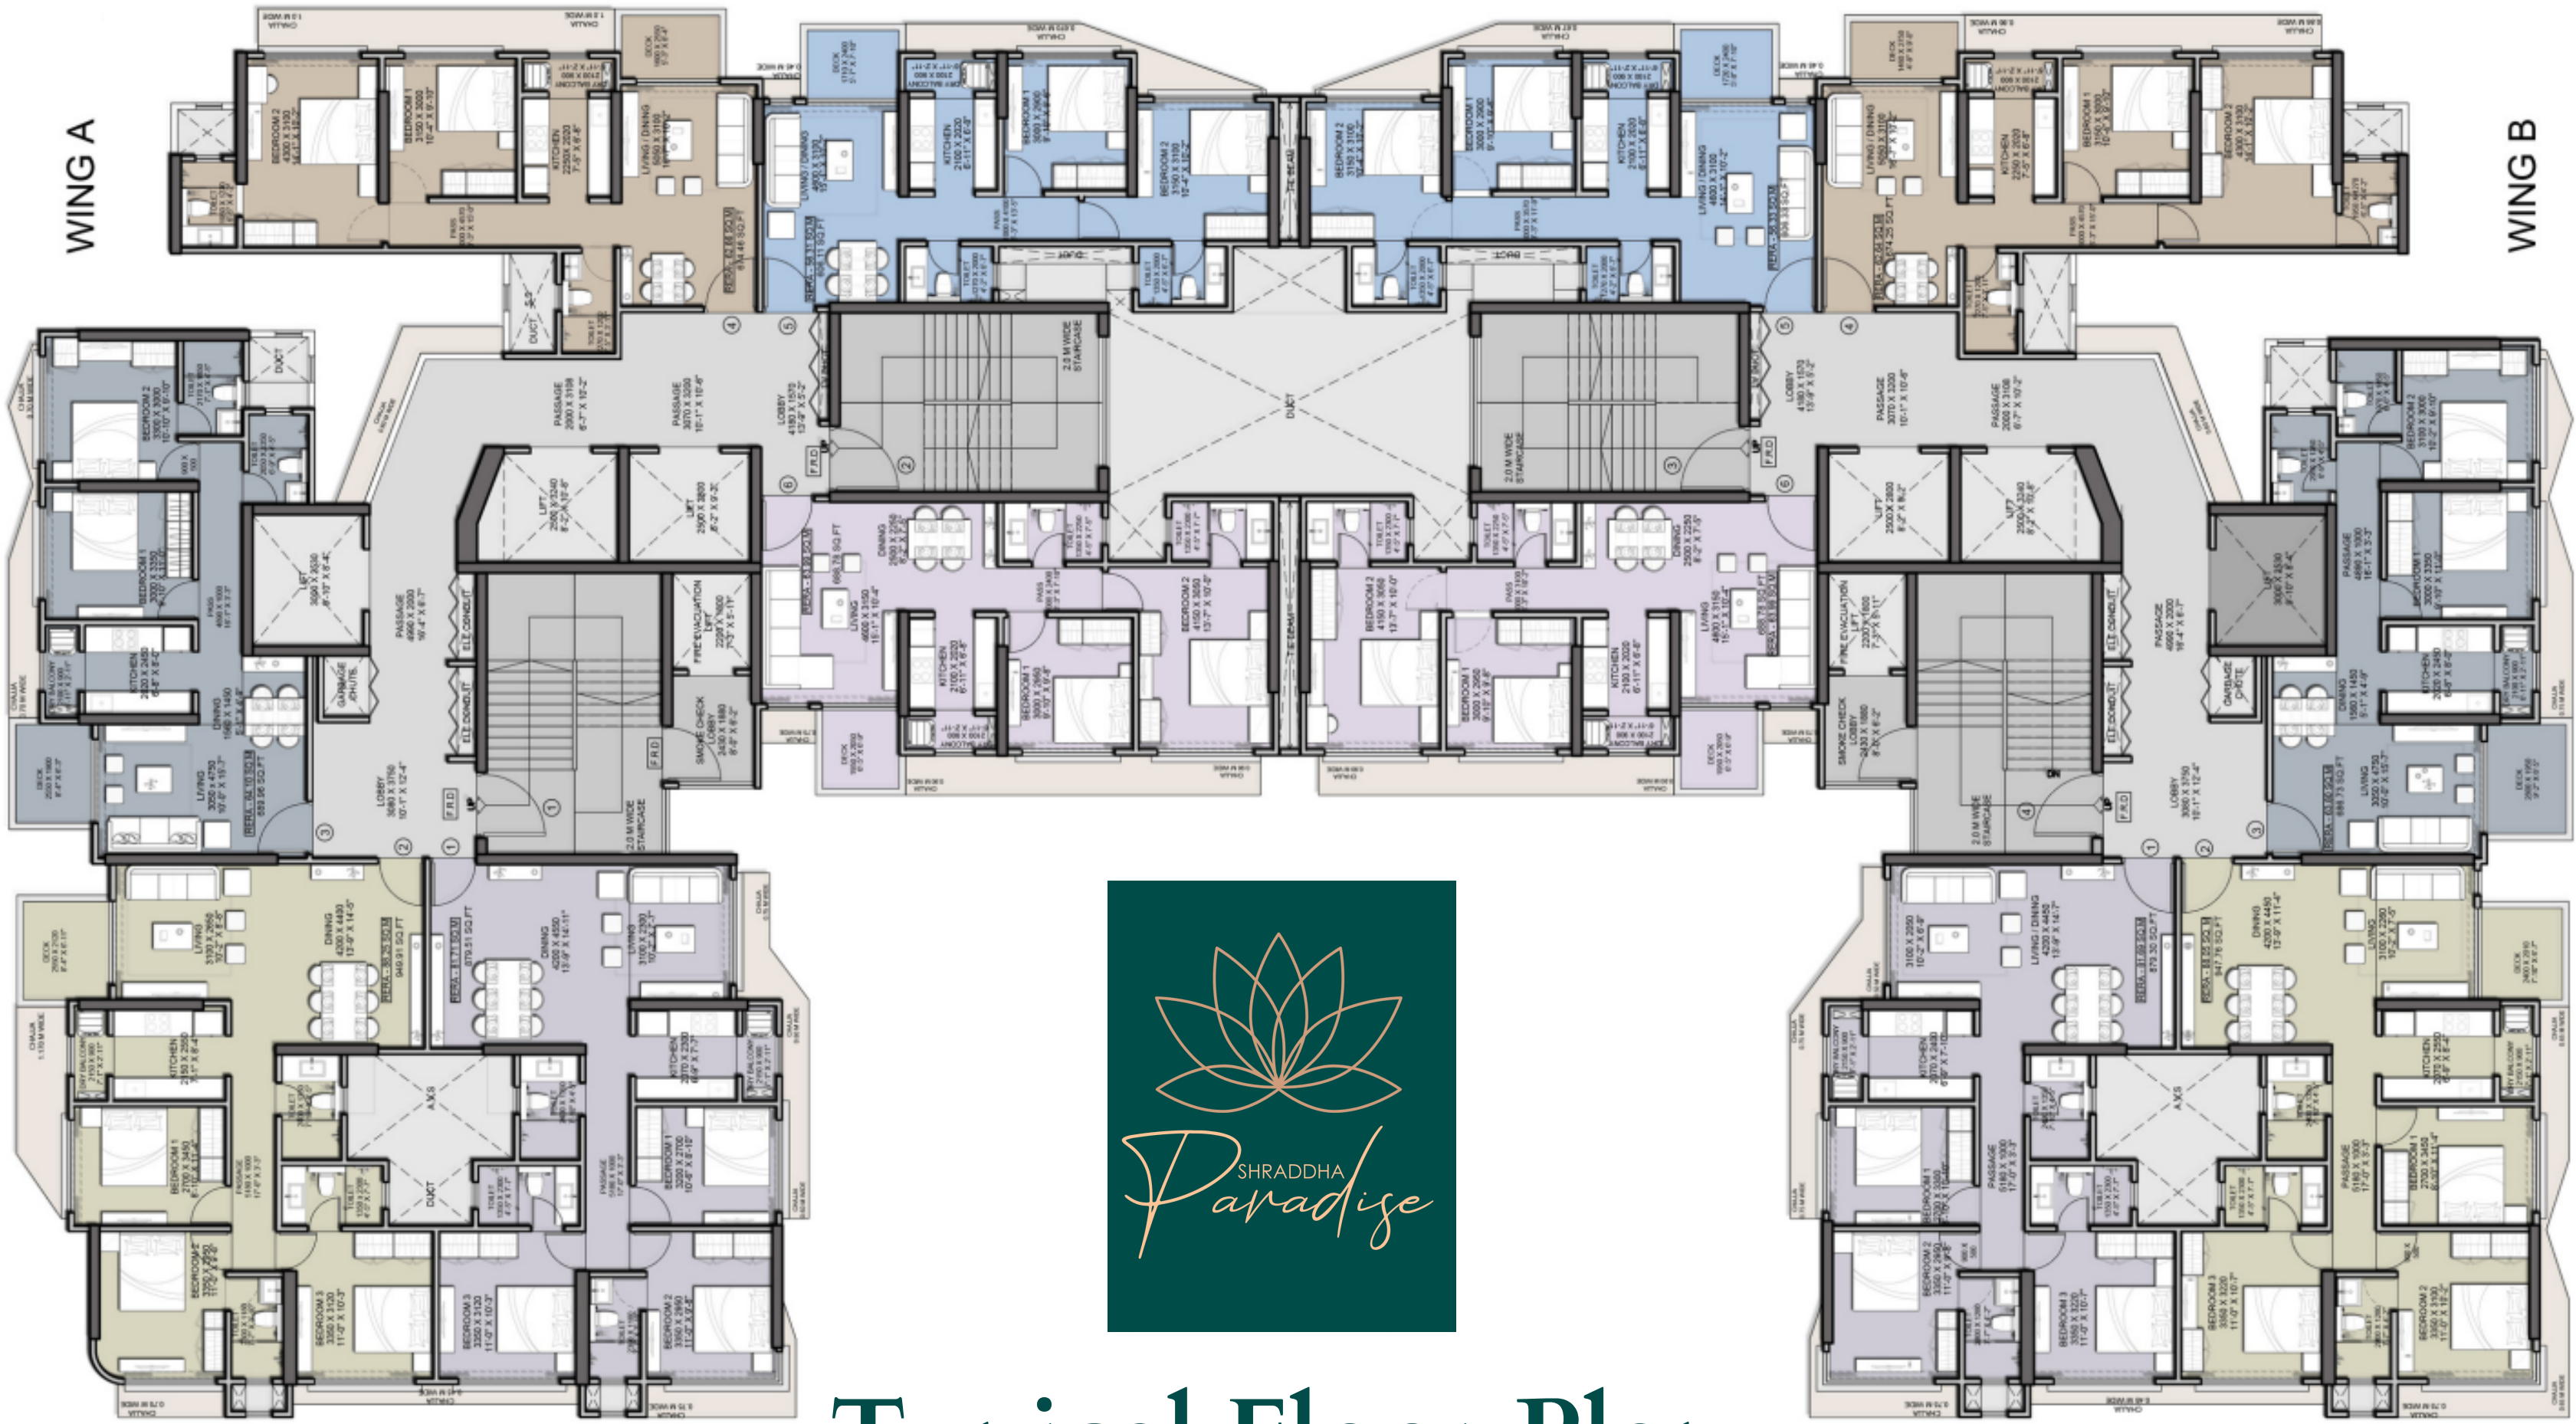

Presented by: Shradha Prime Projects Ltd.  
MAHA RERA REG. NO- P51800052244

MAJESTIC DESIGNER ENTRANCE LOBBY

SKY DECK , ROOFTOP VIEW

# 3RD FLOOR PODIUM

# Typical Floor Plan