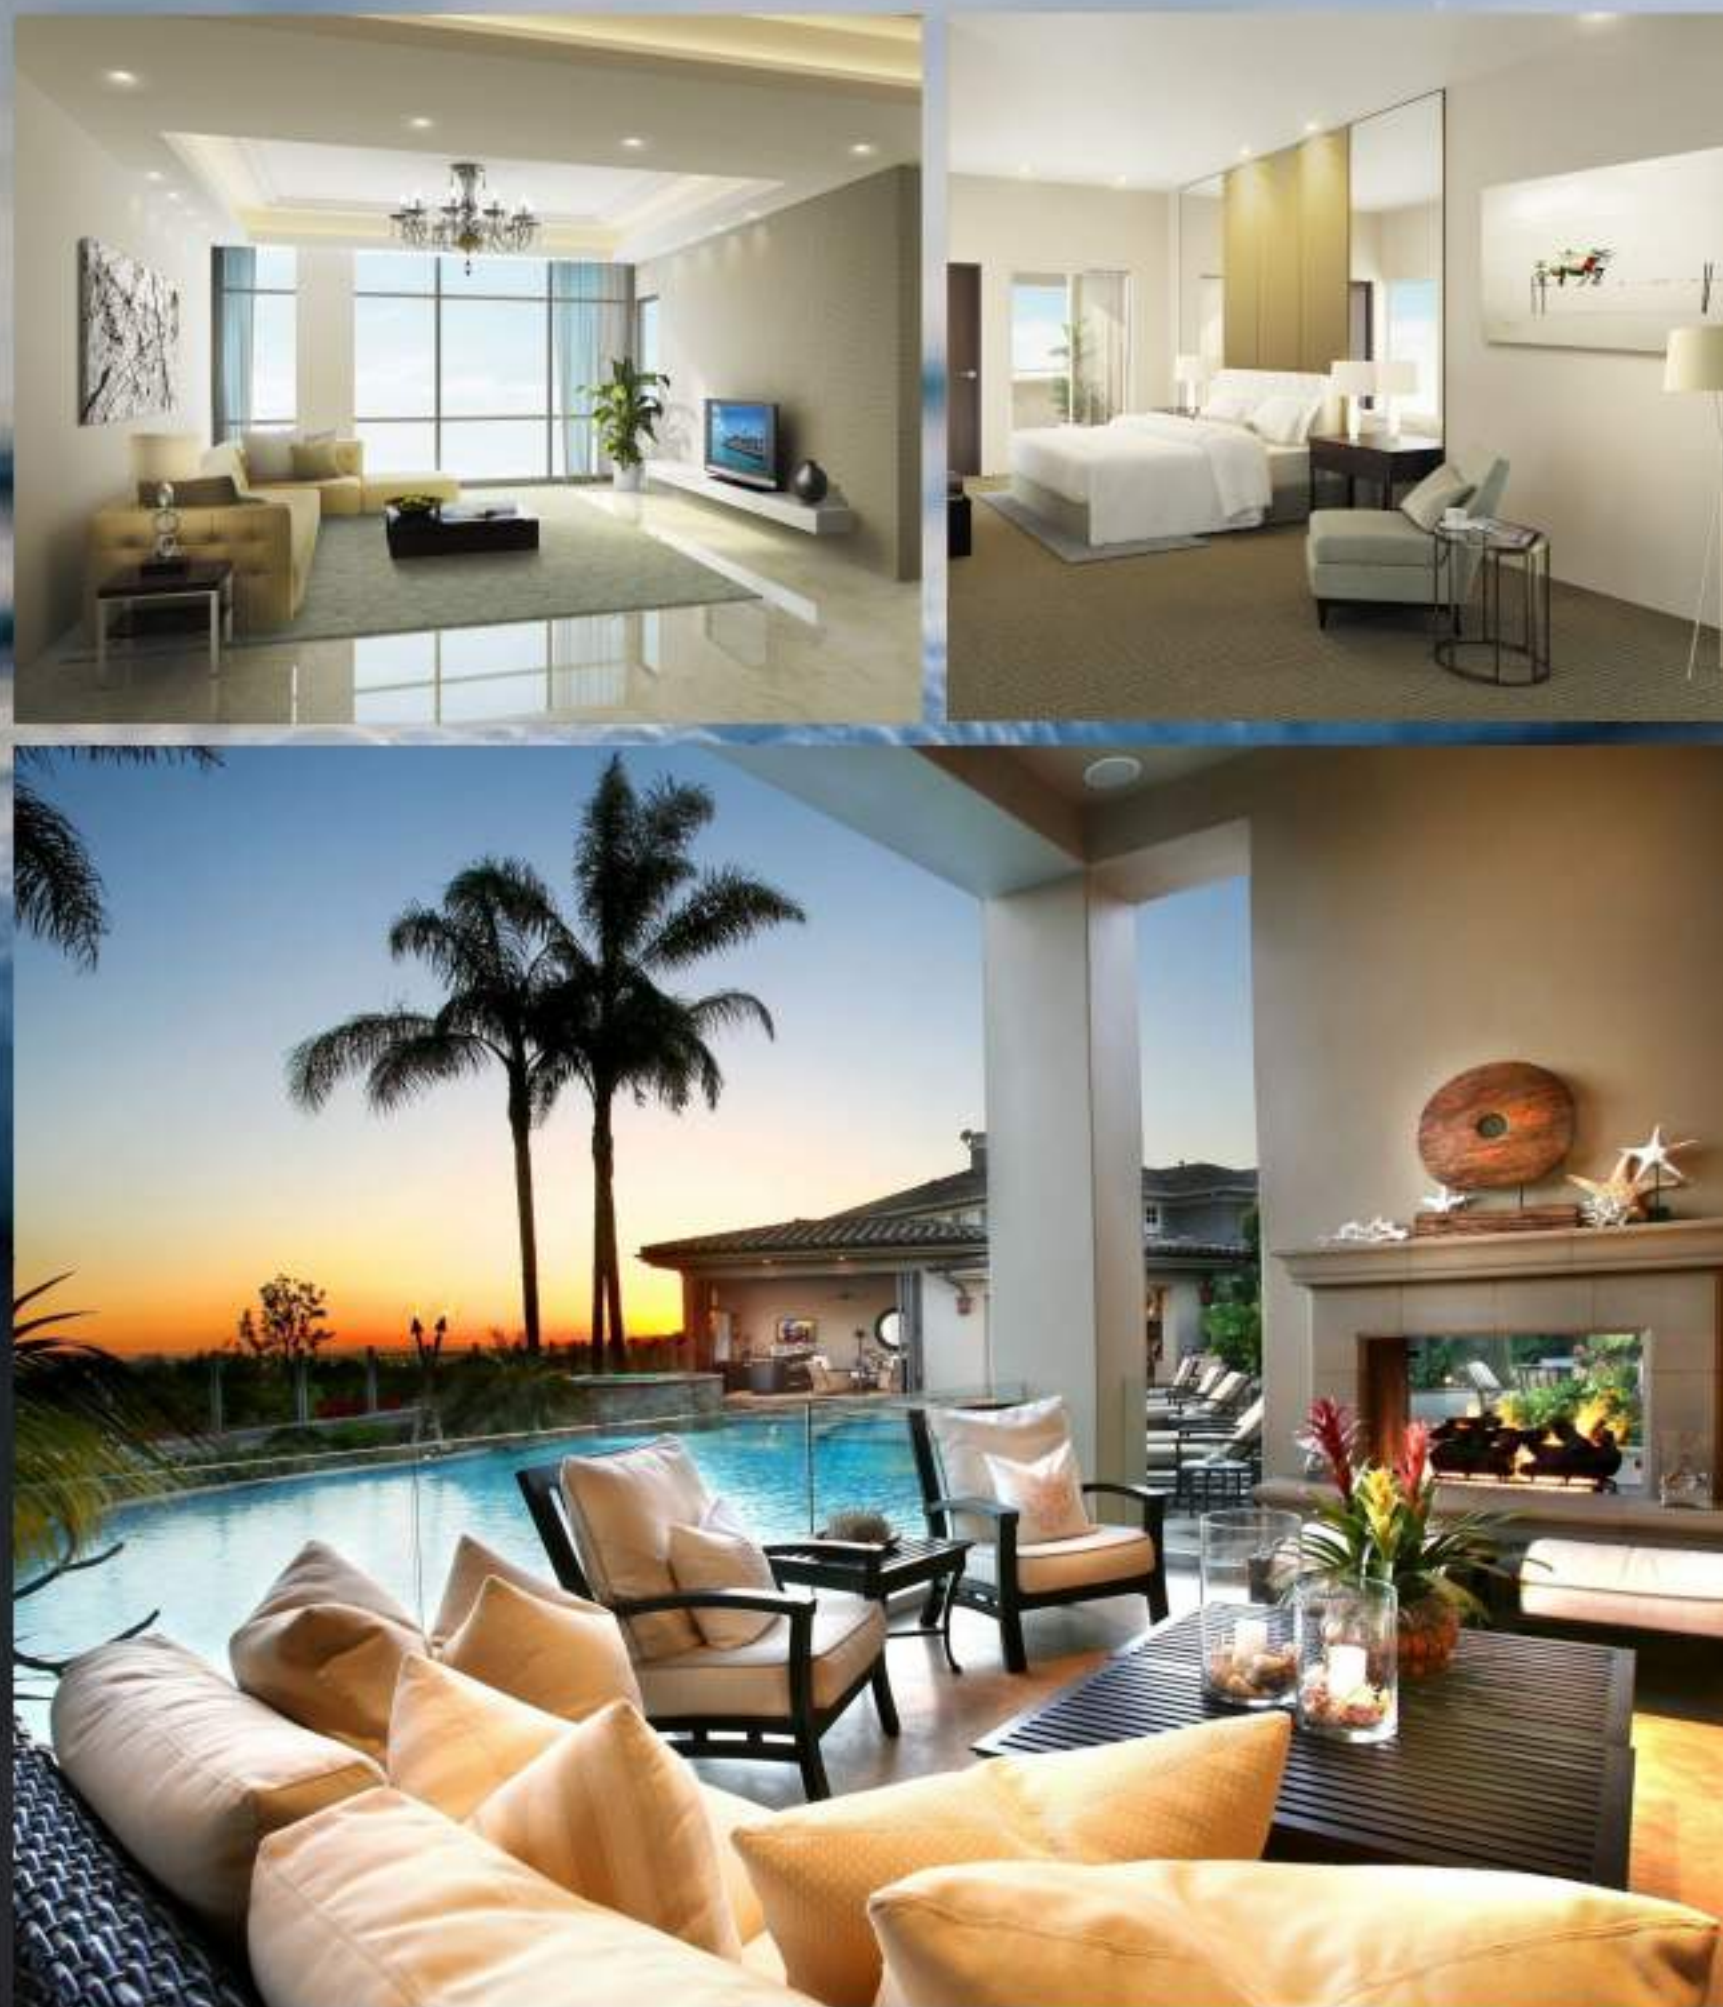

A few reasons why dreams feel the way they do !

LA RIVERIA

TIME TO UNLOCK HAPPINESS IN YOUR LIFE

Luxuriously yours.

Luxury feels great in the company of nature; the joy becomes multi-fold. And to make our every amenity special, we have added diligence and care in it, the way that nature does. Taste the ecstasy of these amenities and feel how special you are to us.

Building Features

- Buildings are positioned for maximum light and breeze for energy efficiency
- Well designed entrance lobby decorated with marble / granite
- 2 Automatic elevators per wing
- One time anti-termite treatment to the foundation

Flat Features

- Synchronised automatic light for the main door
- Vitrified tiled flooring
- Internal walls finished in acrylic emulsion
- Video door phone
- Anodised aluminium windows with fly mesh

Electrical

- Provision for Inverter in the flat
- Telephone and television points in living and bedrooms
- Concealed copper wiring with modular switches
- MCB and ELCB's

Kitchen

- Vitrified tiled flooring
- Granite platform with stainless steel sink
- Additional granite service platform
- 2 feet ceramic tiled dado above the platform
- Provision for water purified
- Provision for exhaust fan

Bathroom

- Granite / anti-skid ceramic tiled flooring
- Ceramic tiled dado up to door height
- Superior quality sanitary fixtures and CP fittings
- Concealed plumbing
- Provision for storage water heater
- Provision for exhaust fan

Safety Features

- Structurally earthquake resistant
- Video door phone with intercom system
- Modern security and fire fighting systems
- Generator backup for elevators and designated common areas