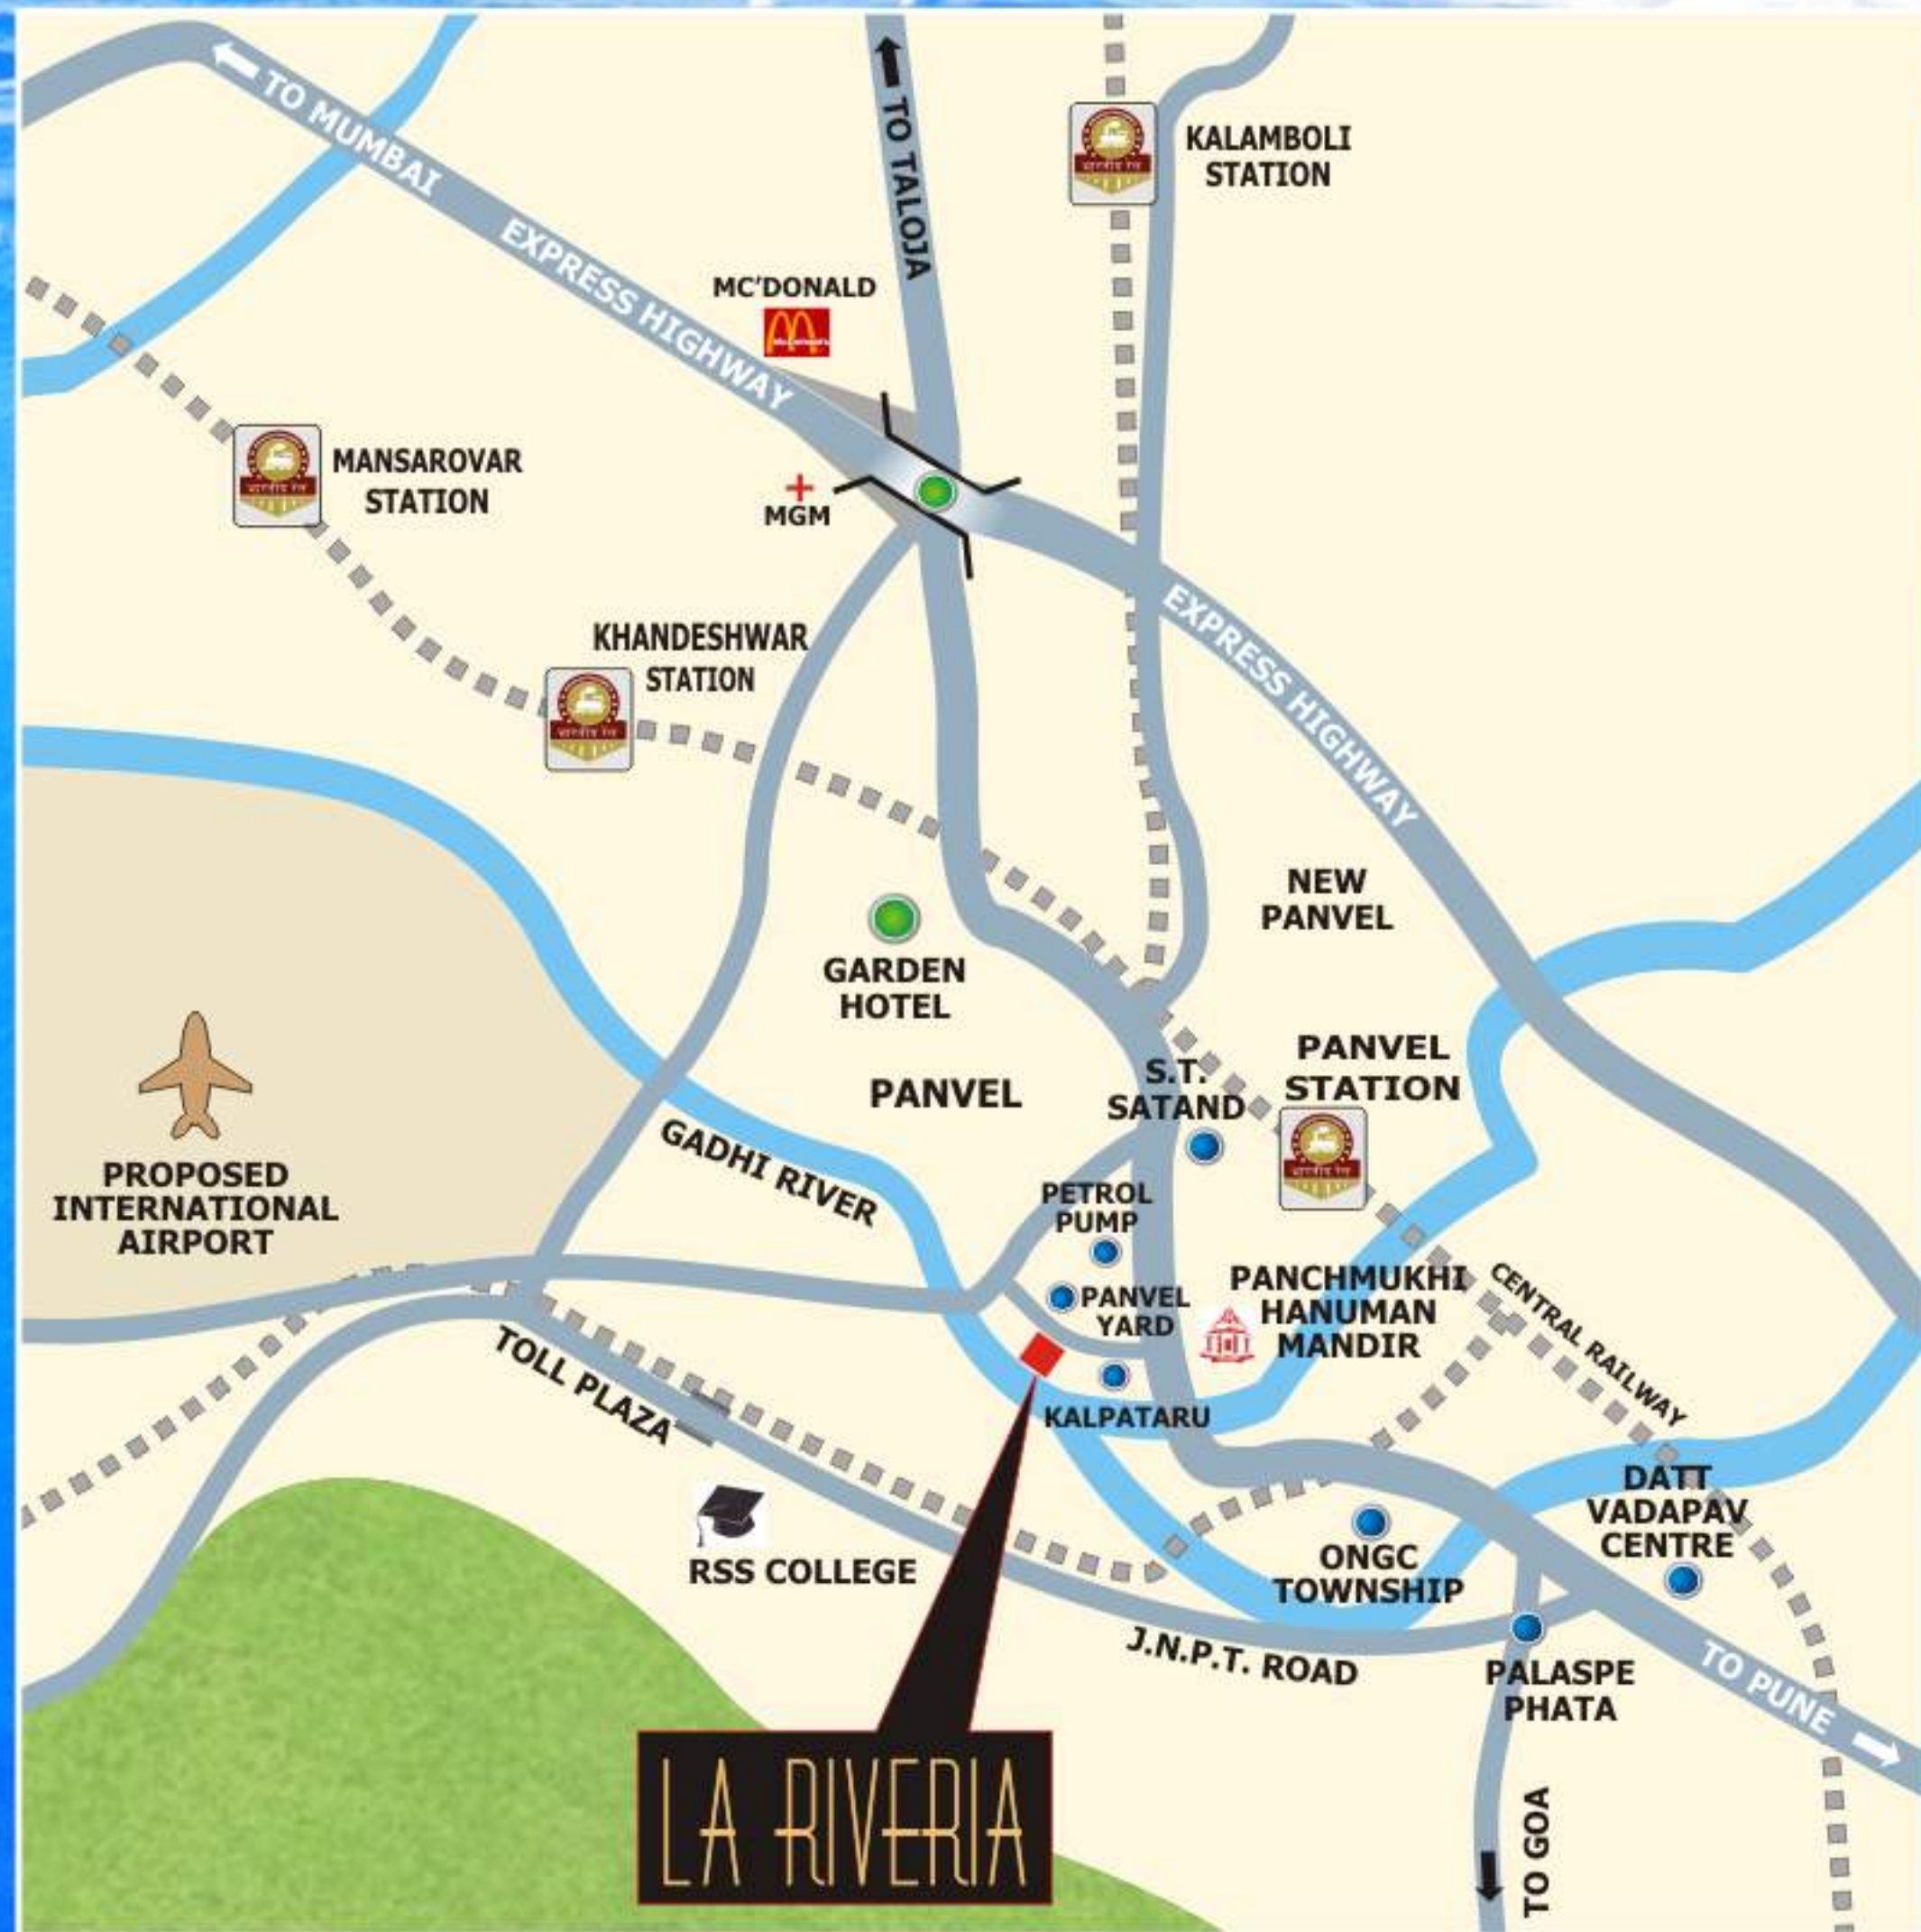

TIME TO UNLOCK HAPPINESS IN YOUR LIFE

Irresistibly believable.
Unbelievably true.

TYPICAL FLOOR PLAN WING-A

TYPICAL FLOOR PLAN WING-B

Ideal location for an ideal project

Location of a venture simply defines its appeal. And we have already added appeal to 'LA RIVERIA' by placing it in Navi Mumbai. Panvel one of the most promising nodes of Navi Mumbai, serves almost every need of a convenient life; be here to be in the cocoon of convenience.

- Very close proximity to Panvel Railway Station & Panvel Bus Depot
- Just few km from Sion-Panvel Highway & Mumbai-Pune Express Highway
- Just few km from from Proposed International Airport
- International schools, colleges, super speciality hospital, banks and retail shops lie at convenient distance
- Asia's largest amusement Central Park lies at a short drive