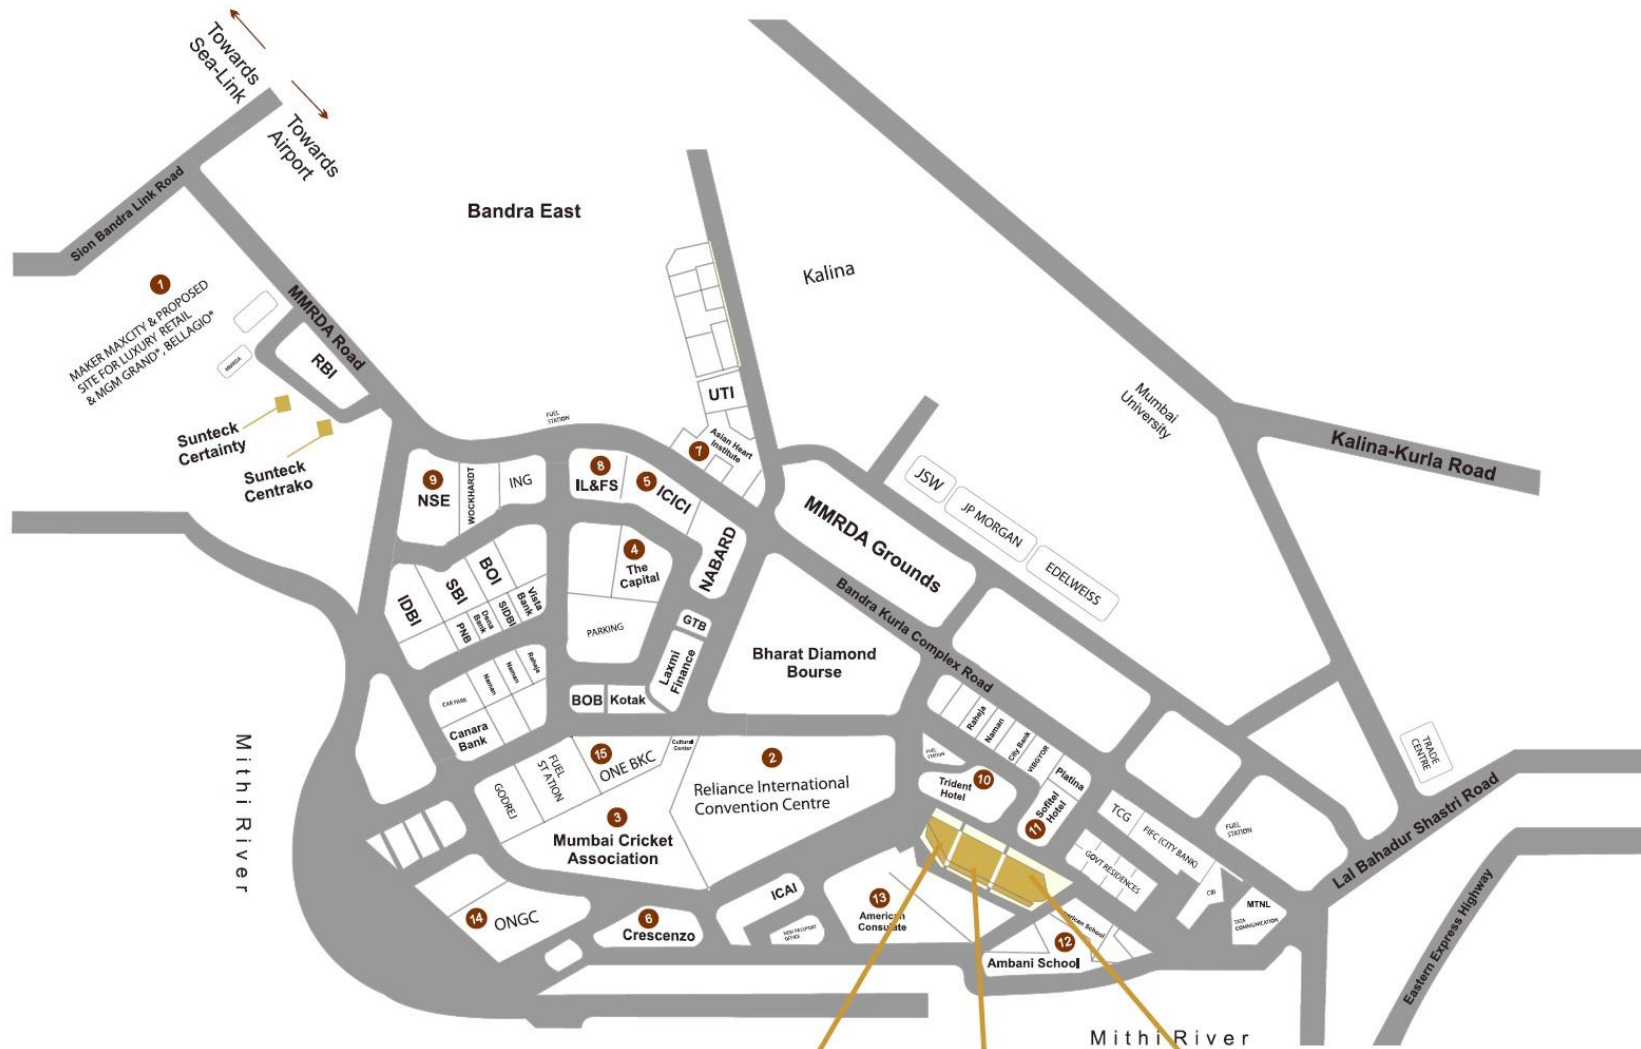

Sunteck

CREATING
LUXURIOUS
LANDMARKS
ACROSS
BOUNDARIES.

Sunteck 

Signia Isles
LUXURY ALL AROUND

Signia Isles

PROJECT IDENTITY

- Signia Isles

LOCATION

Signia Isles
 LUXURY ALL AROUND

Signature
 ISLAND

Signia Pearl
 Reassuringly Rare

1. MAKER MAXCITY, MGM GRAND
2. RIL CONVENTION CENTRE
3. MUMBAI CRICKET ASSOCIATION
4. THE CAPITAL
5. ICICI
6. CRESCENZO
7. ASIAN HEART INSTITUTE
8. IL&FS
9. NSE
10. TRIDENT HOTEL
11. SOFITEL HOTEL
12. AMBANI SCHOOL
13. US CONSULATE
14. ONGC
15. ONE BKC

SIGNIA PEARL
Bandra Kurla Complex,
Mumbai

SUNTECK CITY
Avenue-1
Goregaon (W), Mumbai

SIGNIA HIGH
Kandivali (E), Mumbai

SIGNIA OCEANS
Navi Mumbai

SIGNIA ORION
Navi Mumbai

SIGNIA SKYS
Nagpur

Business Hubs

SUNTECK CENTRE
Vile Parle (E), Mumbai

SUNTECK GRANDEUR
Andheri (W), Mumbai

SUNTECK KANAKA
Panaji, Goa

Business Centres

SUNTECK CENTRAKO
Bandra Kurla Complex,
Mumbai

SUNTECK CERTAINTY
Bandra Kurla Complex,
Mumbai

* Presence in Goa, Nagpur and Jaipur