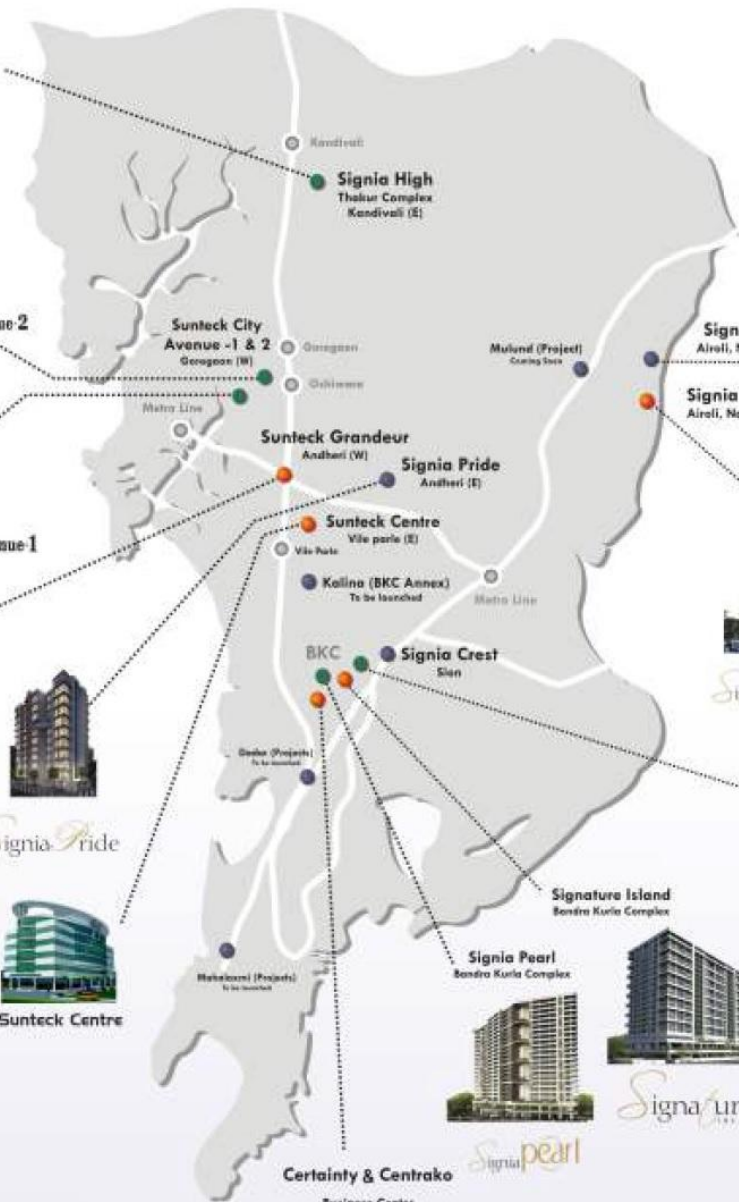

Signia Isles
 LUXURY ALL AROUND

Signature
 ISLAND

Signia Pearl
 Reassuringly Rare

1. MAKER MAXCITY, MGM GRAND
2. RIL CONVENTION CENTRE
3. MUMBAI CRICKET ASSOCIATION
4. THE CAPITAL
5. ICICI
6. CRESCENZO
7. ASIAN HEART INSTITUTE
8. IL&FS
9. NSE
10. TRIDENT HOTEL
11. SOFITEL HOTEL
12. AMBANI SCHOOL
13. US CONSULATE
14. ONGC
15. ONE BKC

MUMBAI PRESENCE

COMPLETED PROJECTS

UNDER CONSTRUCTION PROJECTS

UPCOMING PROJECTS

SUNTECK REALTY'S PRESENCE IN MUMBAI. (MMR REGION)

Residential

SIGNATURE ISLAND
Bandra Kurla Complex,
Mumbai

SIGNIA ISLES
Bandra Kurla Complex,
Mumbai

SIGNIA PEARL
Bandra Kurla Complex,
Mumbai

SUNTECK CITY
Avenue-1
Goregaon (W), Mumbai

SIGNIA HIGH
Kandivali (E), Mumbai

SIGNIA OCEANS
Navi Mumbai

SIGNIA ORION
Navi Mumbai

SIGNIA SKYS
Nagpur

Business Hubs

SUNTECK CENTRE
Vile Parle (E), Mumbai

SUNTECK GRANDEUR
Andheri (W), Mumbai

SUNTECK KANAKA
Panaji, Goa

Business Centres

SUNTECK CENTRAKO
Bandra Kurla Complex,
Mumbai

SUNTECK CERTAINTY
Bandra Kurla Complex,
Mumbai

* Presence in Goa, Nagpur and Jaipur