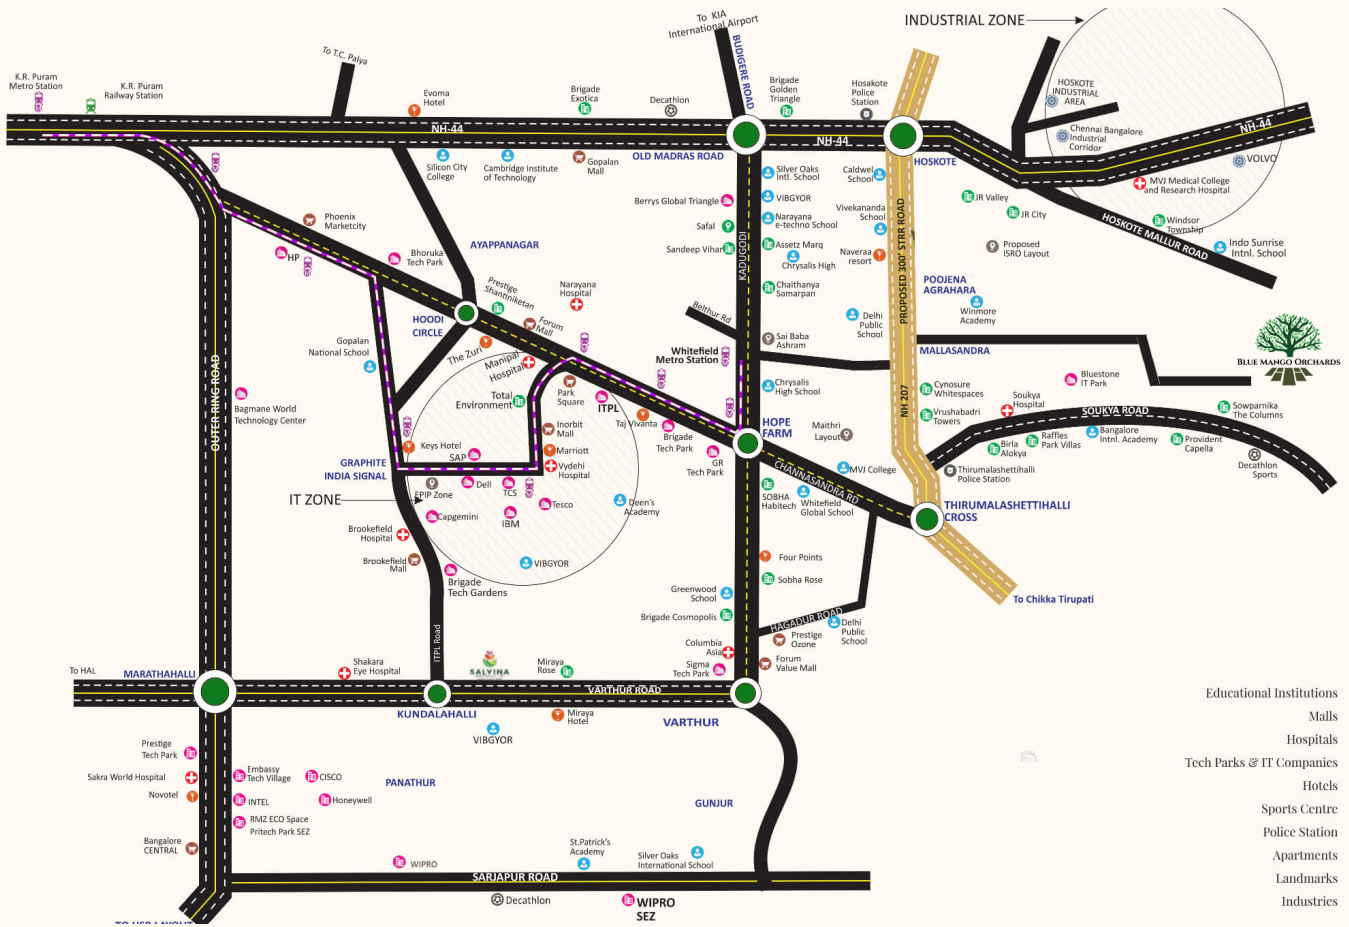

Residing in East Bangalore, just 7 km from Hope Farm Junction, this quiet property is coupled with bespoke lifestyles - keeping you connected to your prevailing life yet far from urban chaos.

10

Acres

135

Plots

55%

Open Space

Highlights

Fiber Optic Provision

Underground Electrical

Underground Drainage

Underground Waterpipelines

Open Spaces

Parking

Our location lies in Whitefield, a rapidly developing region in East Bangalore. Excellent connectivity to major roads, work hubs, and hospitals, our property is accessible and within close reach.