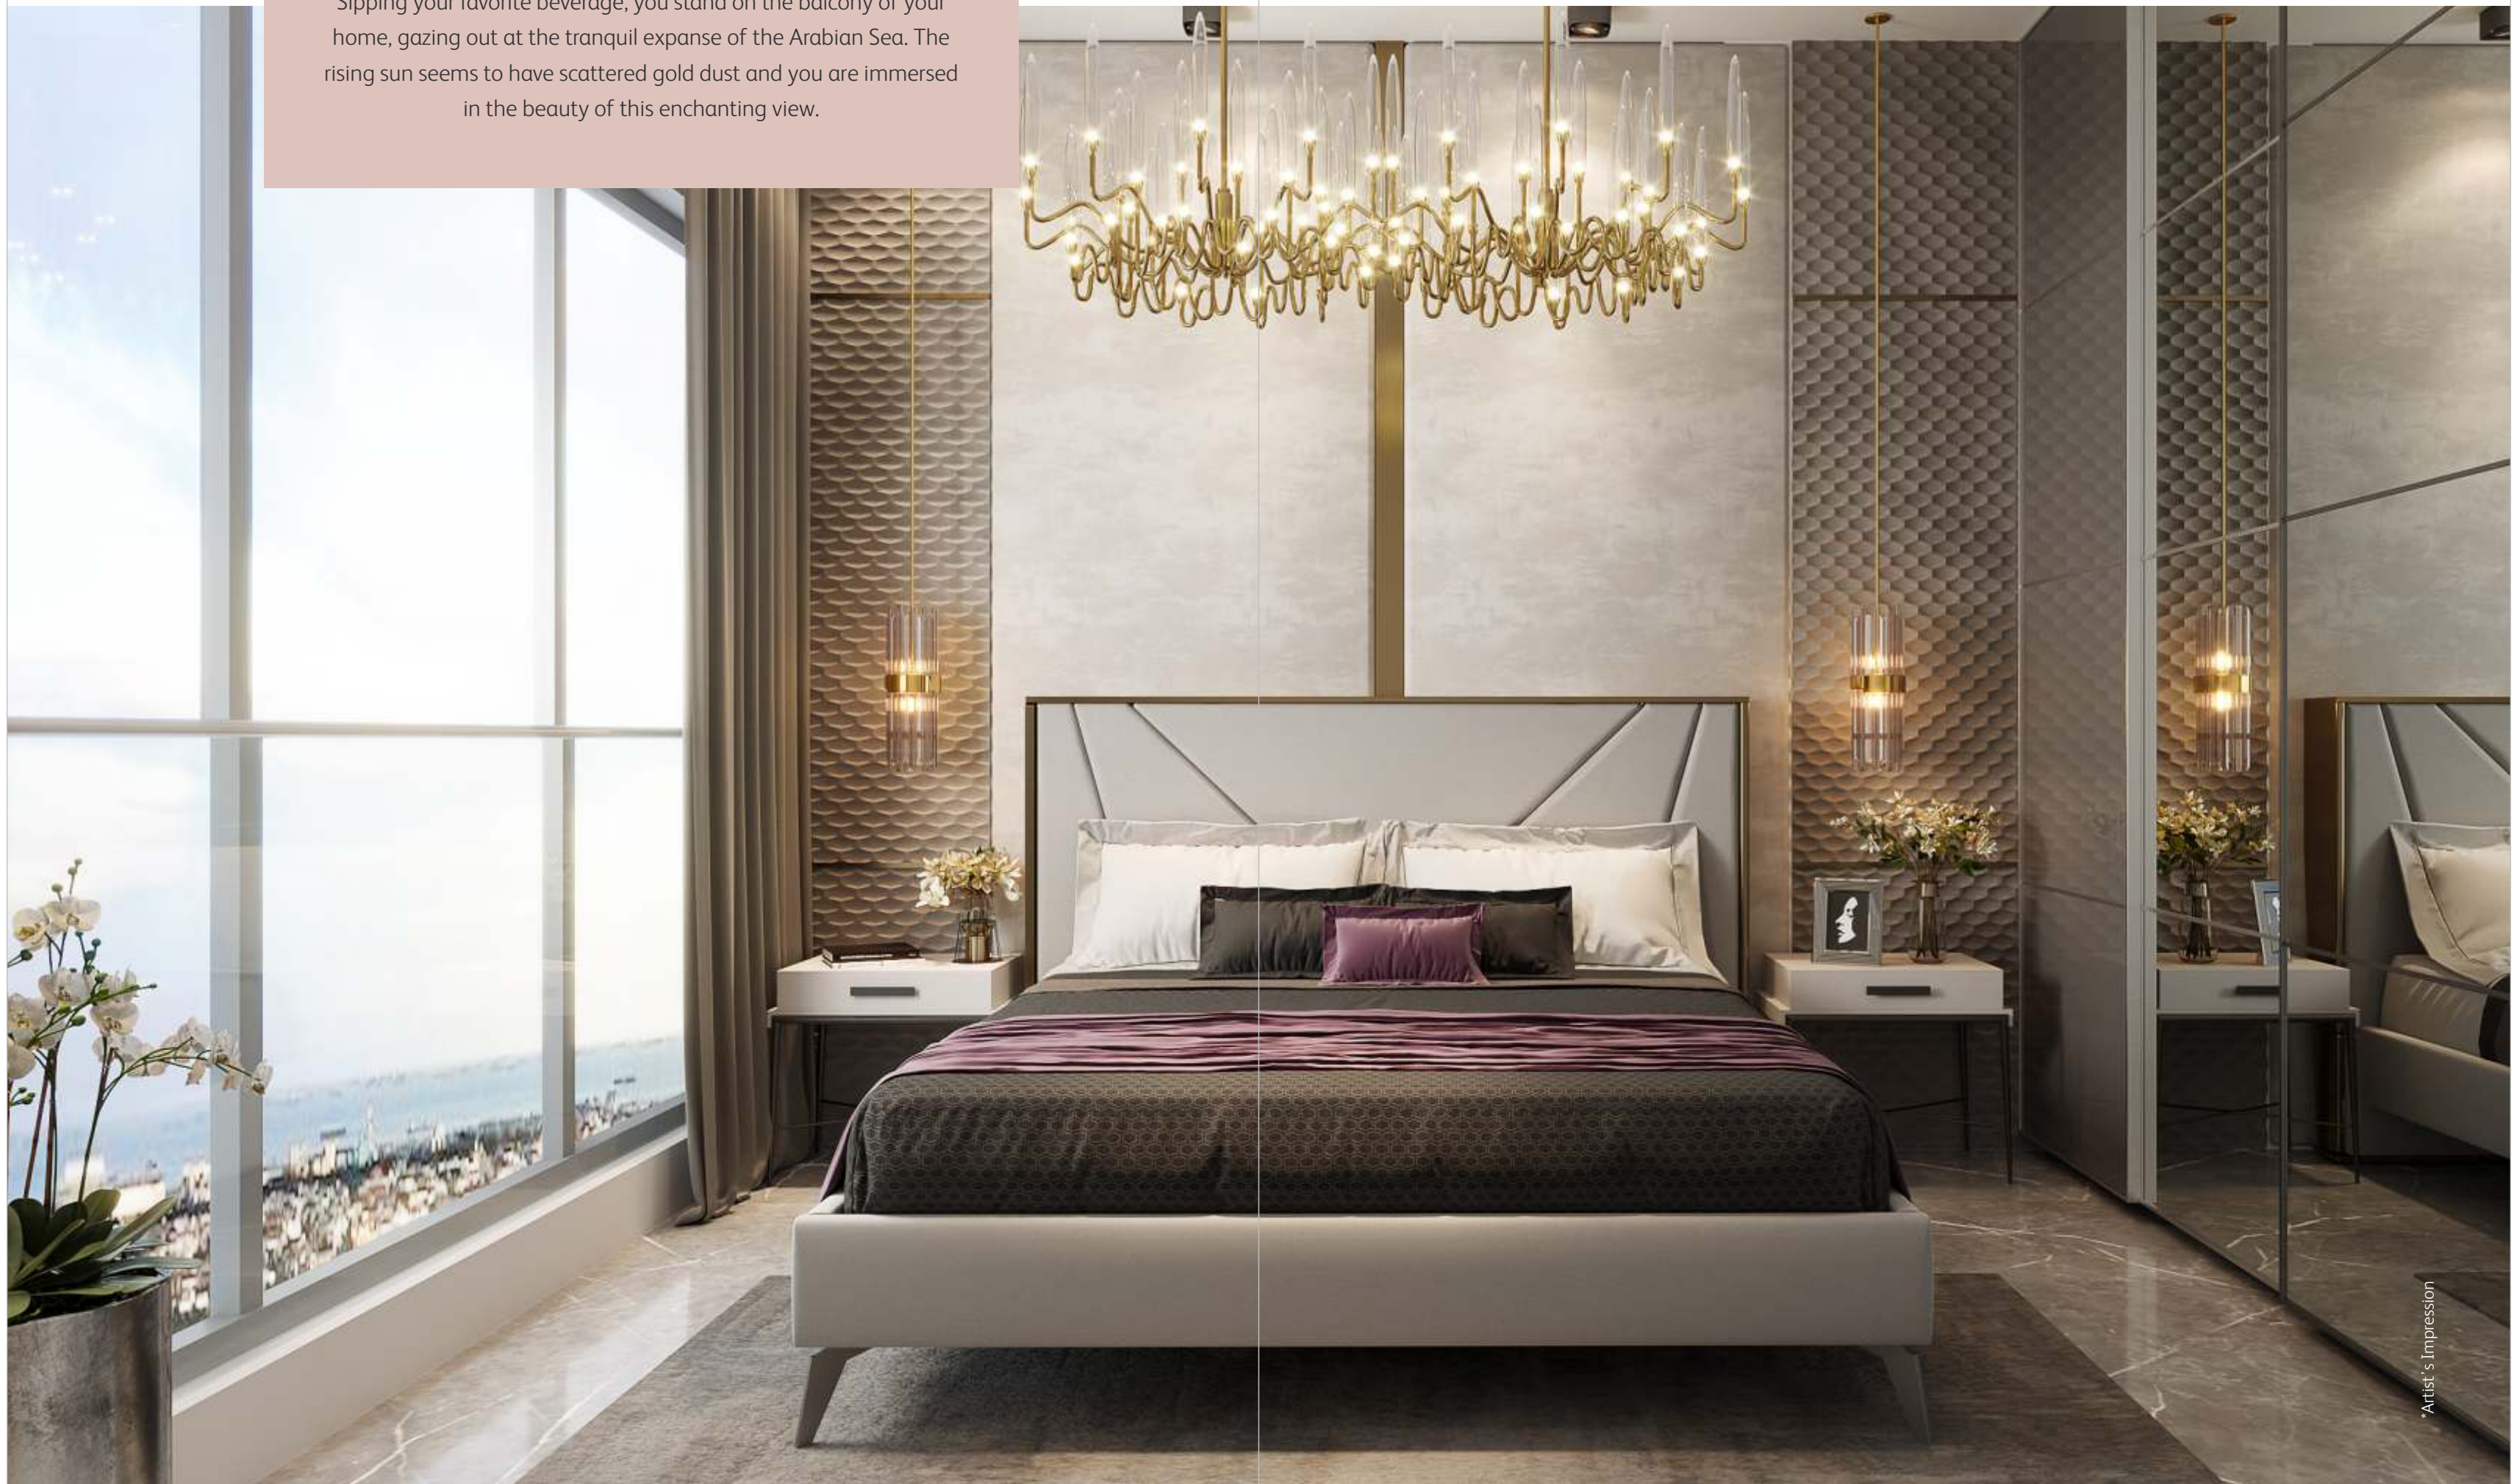

Luxury, Peace and Tranquility

Sipping your favorite beverage, you stand on the balcony of your home, gazing out at the tranquil expanse of the Arabian Sea. The rising sun seems to have scattered gold dust and you are immersed in the beauty of this enchanting view.