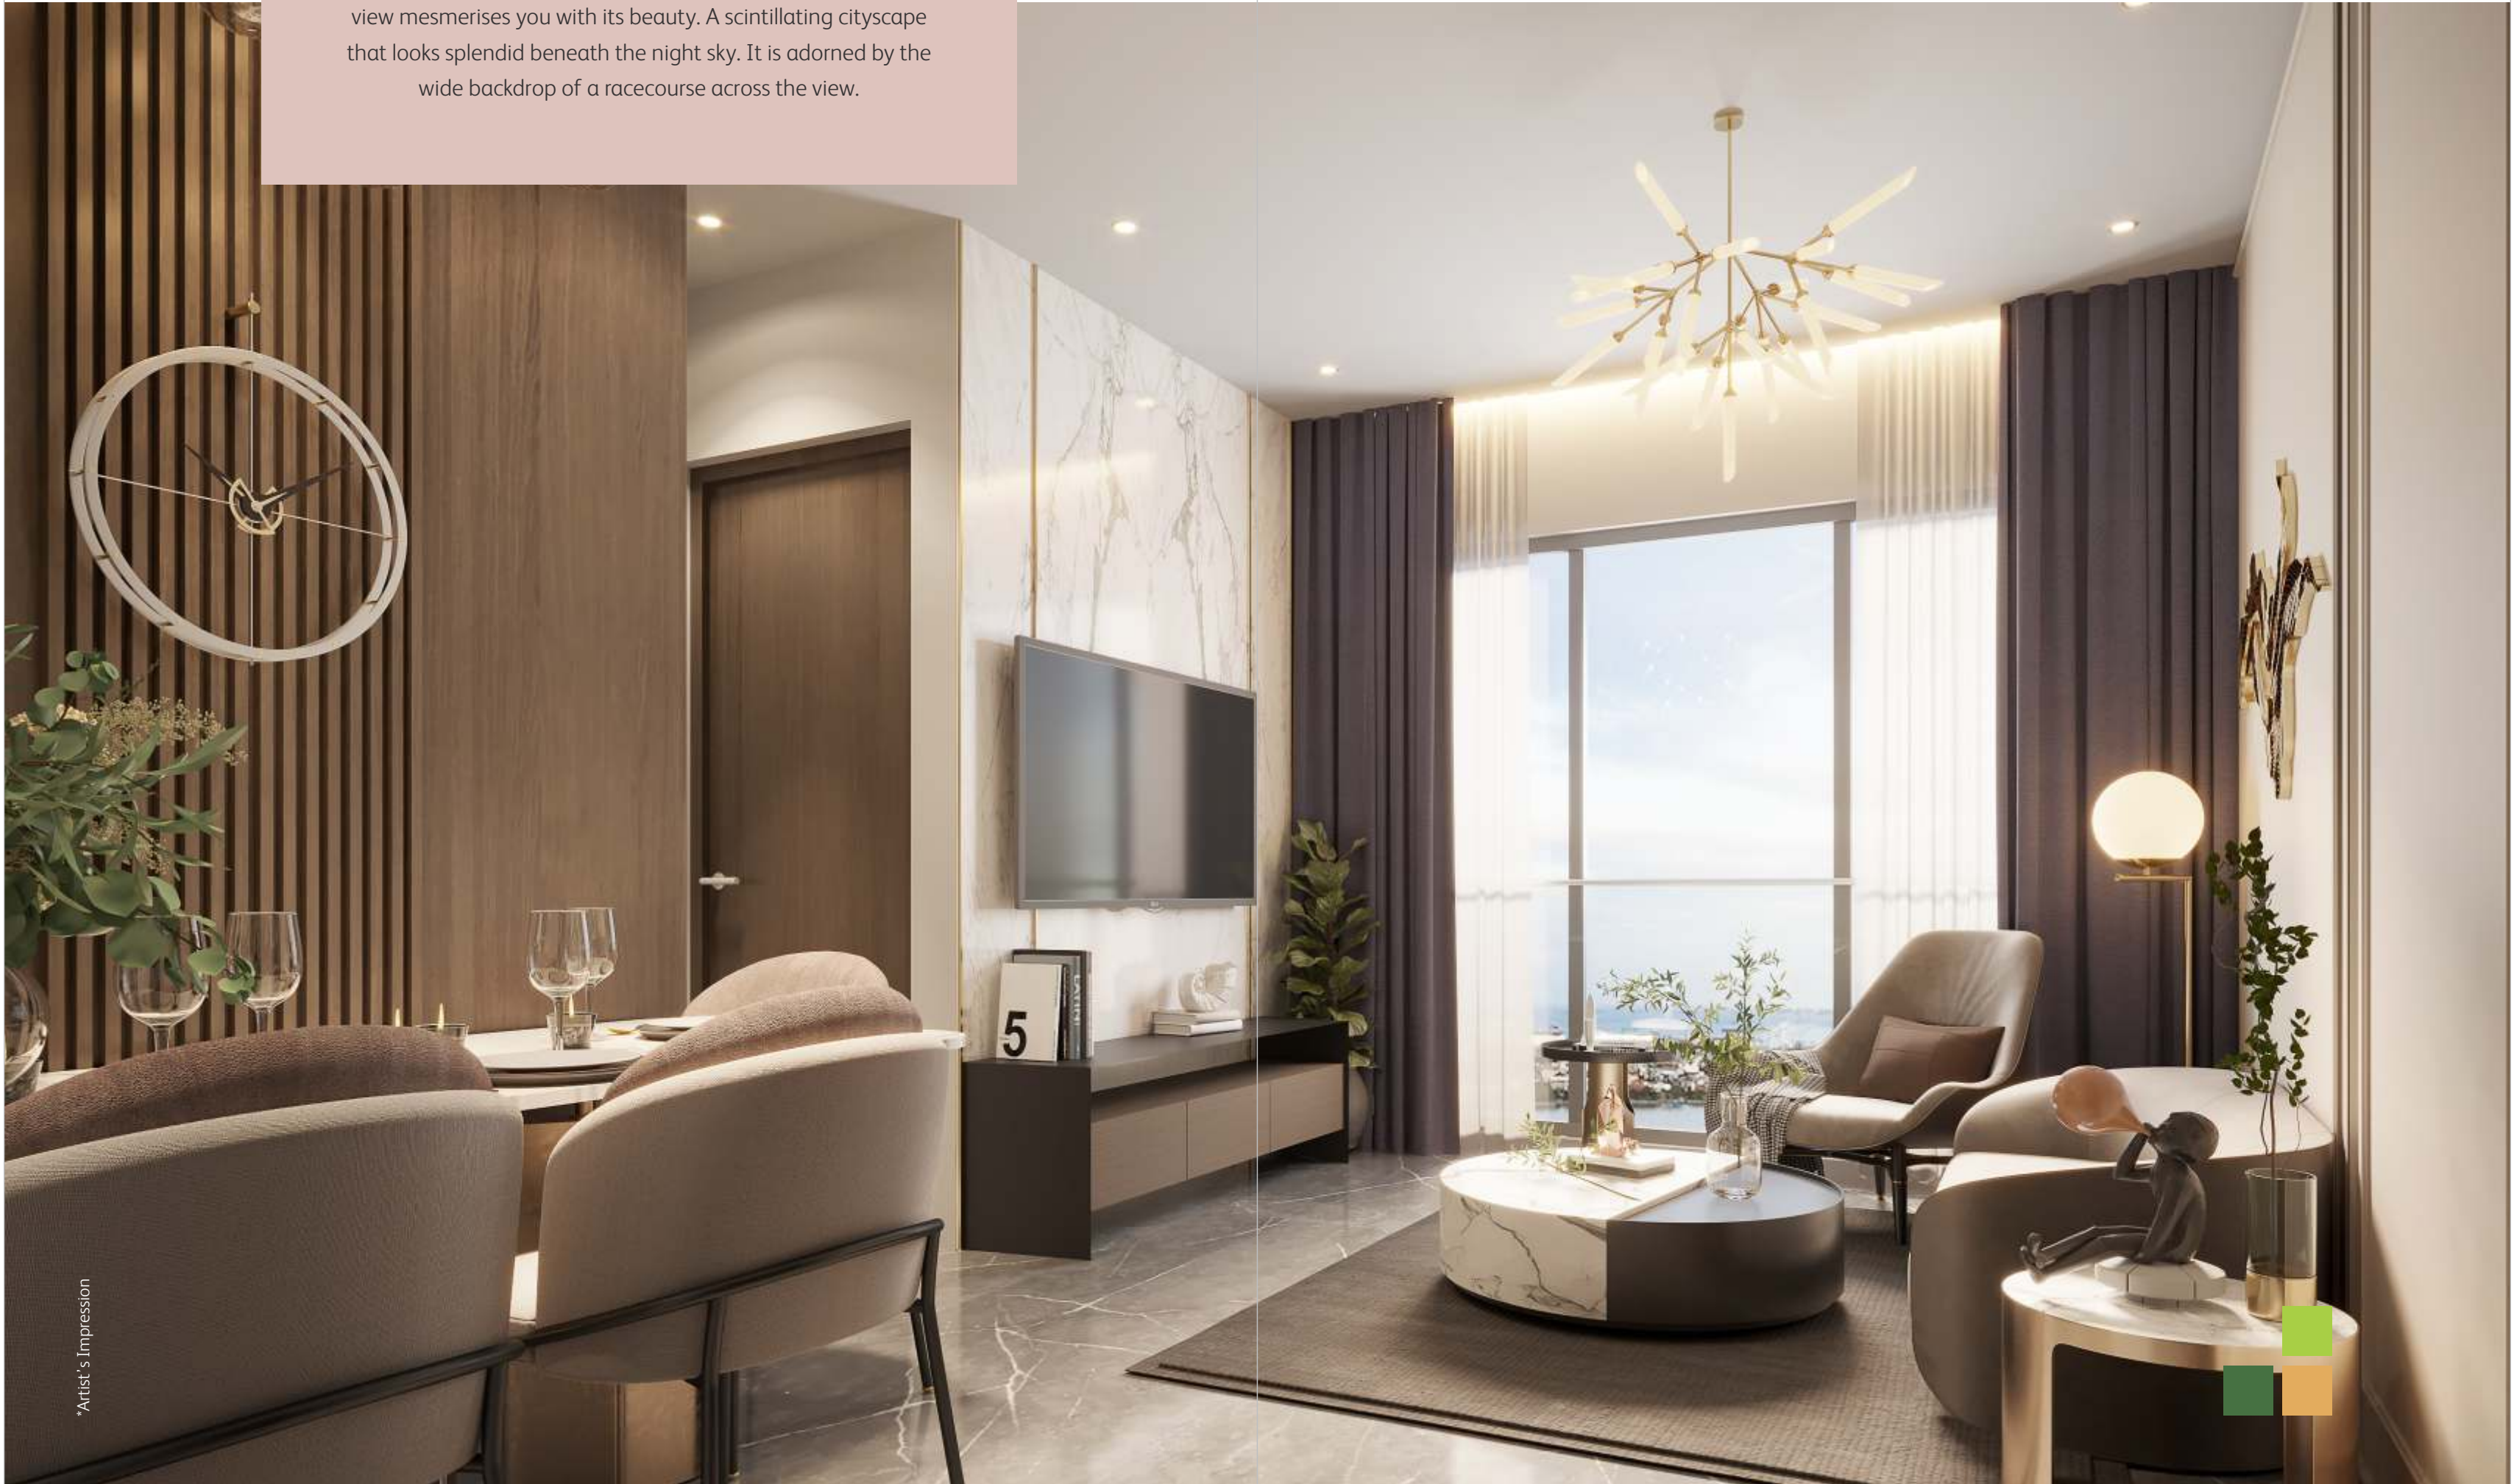

Capacious Lobby

Endowed with unimaginable luxuries, Minerva is poised to redefine the standards of luxury living in Mumbai.

This connection to the location is evident everywhere, from the capacious lobby, to the roo-top sky lounge, you can expect everything to be beyond the best.

Expensive, Elevated Living

After a tiresome day at work, you decide to unwind. You go to the balcony of your home and settle in your recliner. The western view mesmerises you with its beauty. A scintillating cityscape that looks splendid beneath the night sky. It is adorned by the wide backdrop of a racecourse across the view.