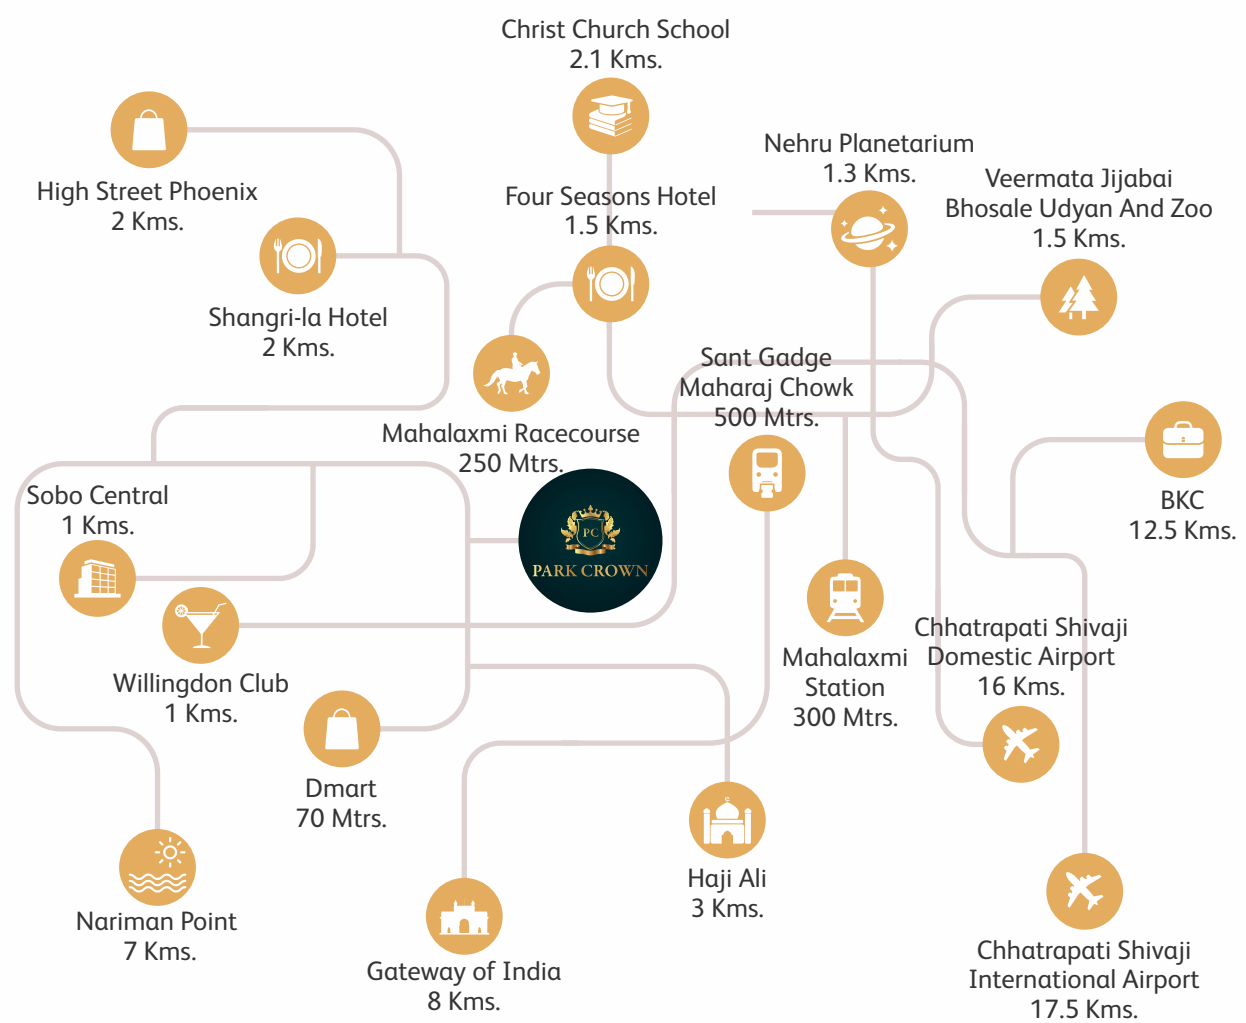

SERVICE LIFT

Elevated Lifestyle

Those who have made it to the top lead an elevated lifestyle. This is why, we bring you the Skystreet, an architectural marvel, perched 300 feet above ground level, where you have the world truly at your feet.

*Reference Image

24.40 MT. WIDE K.K. MARG

GROUND FLOOR PLAN 

Where The World of Comfort Surrounds You

Park Crown has much to offer due to its excellent location. All transport and commuting options are literally within easy reach. Every convenience and comfort, be it markets, shops and malls, eateries and hospitality, health and educational institutes are spread around. An easy life in a central spot.

Reference Image