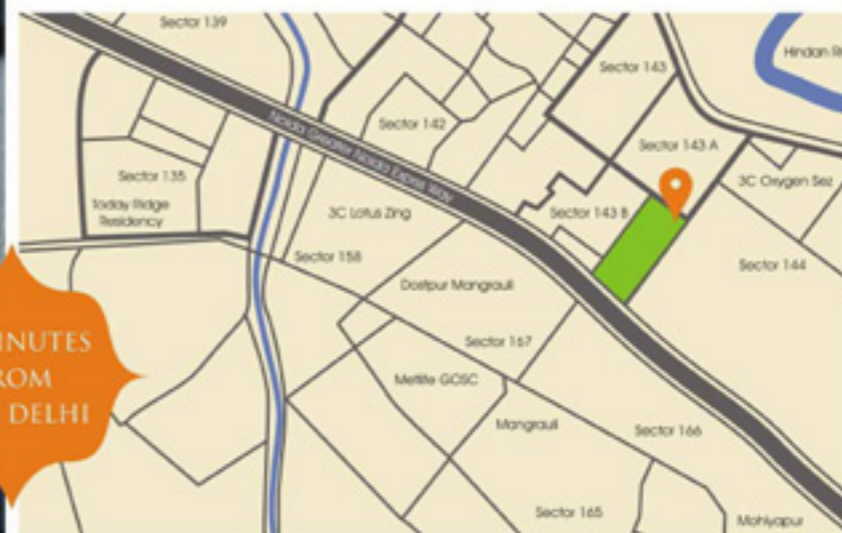

10 MINUTES
FROM
NEW DELHI

The Pictures are artistic/graphical depictions only. This is not a legal offer. Mentioned features and amenities are indicative and are subject to change without any prior notice as may be decided by the company or competent authority. Terms and Conditions apply. 1 sq. mtr. = 10.764 sq. ft. 1 sq. yd. = 0.84 sq. mtr.