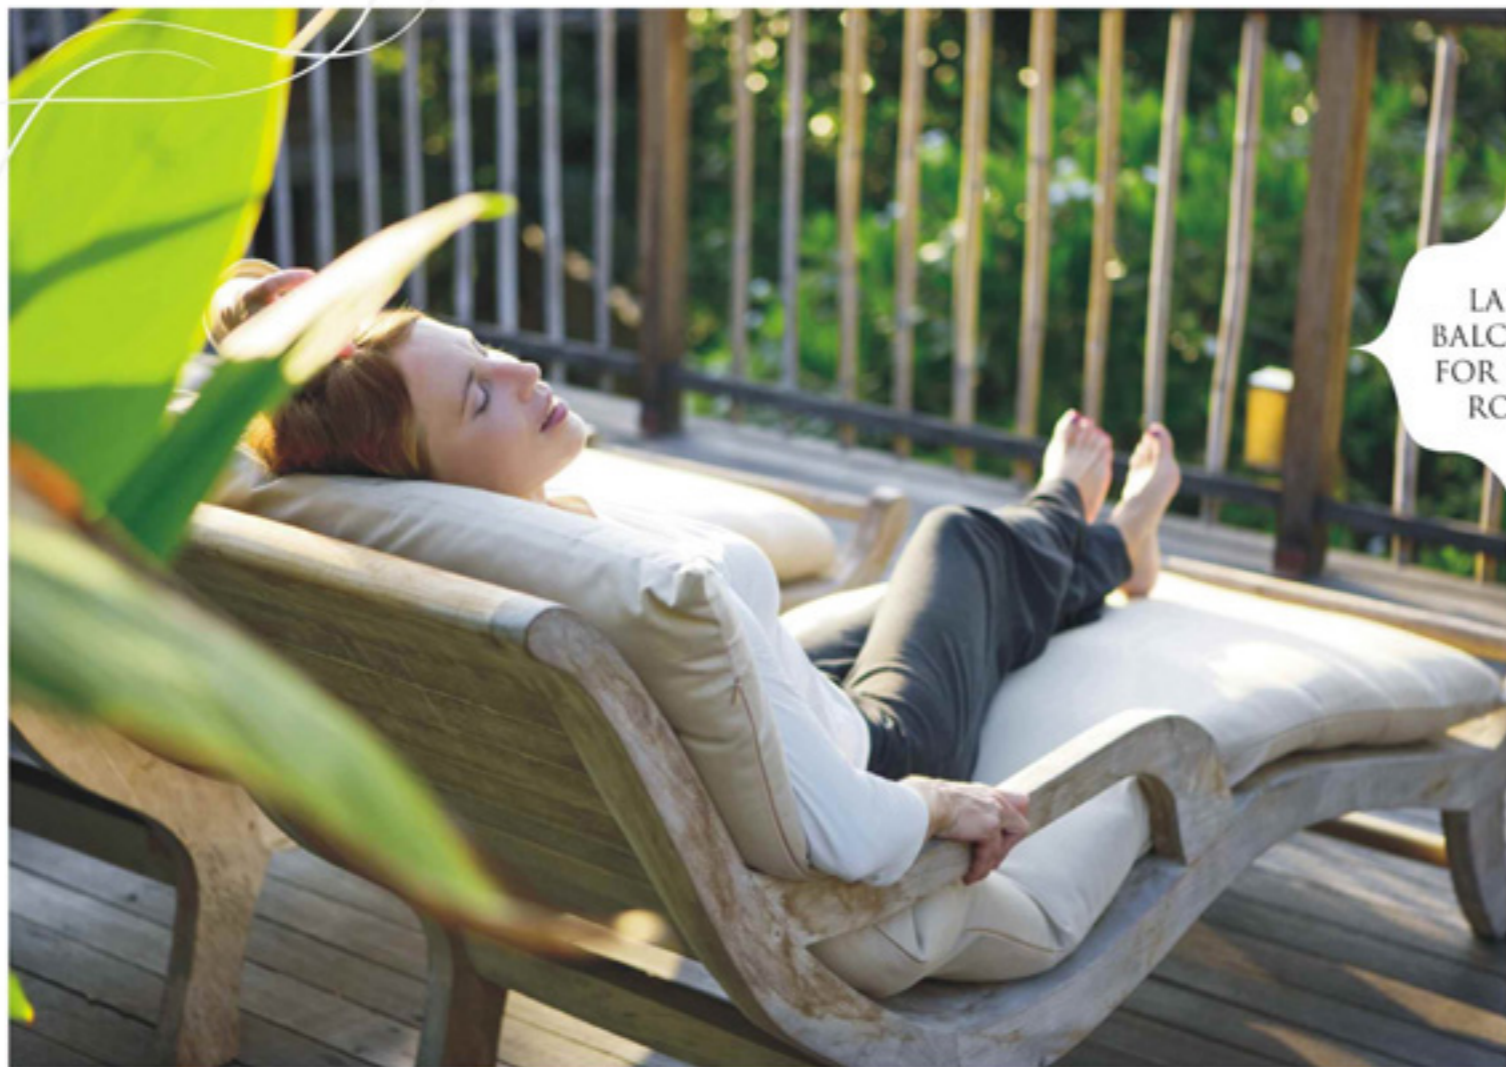

LUXURIOUS
PERSONAL
POOL

STEEPED IN LUXURY

Surround yourself with unparalleled luxury. Indulge in the open spaces, both inside out. Enveloped by large open spaces on all four sides, each Bungalow comes with its own private pool. Every room allows you the pleasure of stepping out into a lavish balcony. Completing the magical experience is the exquisite finish.

LARGE
OPEN
SPACES

EXQUISITE
FINISH

LARGE
BALCONIES
FOR EVERY
ROOM

PULSATING WITH LIFE

Gourmet food, fine dining experience,
a state-of-the-art gym to keep that
perfect body in shape, a luxurious spa to
relax the mind and soul.