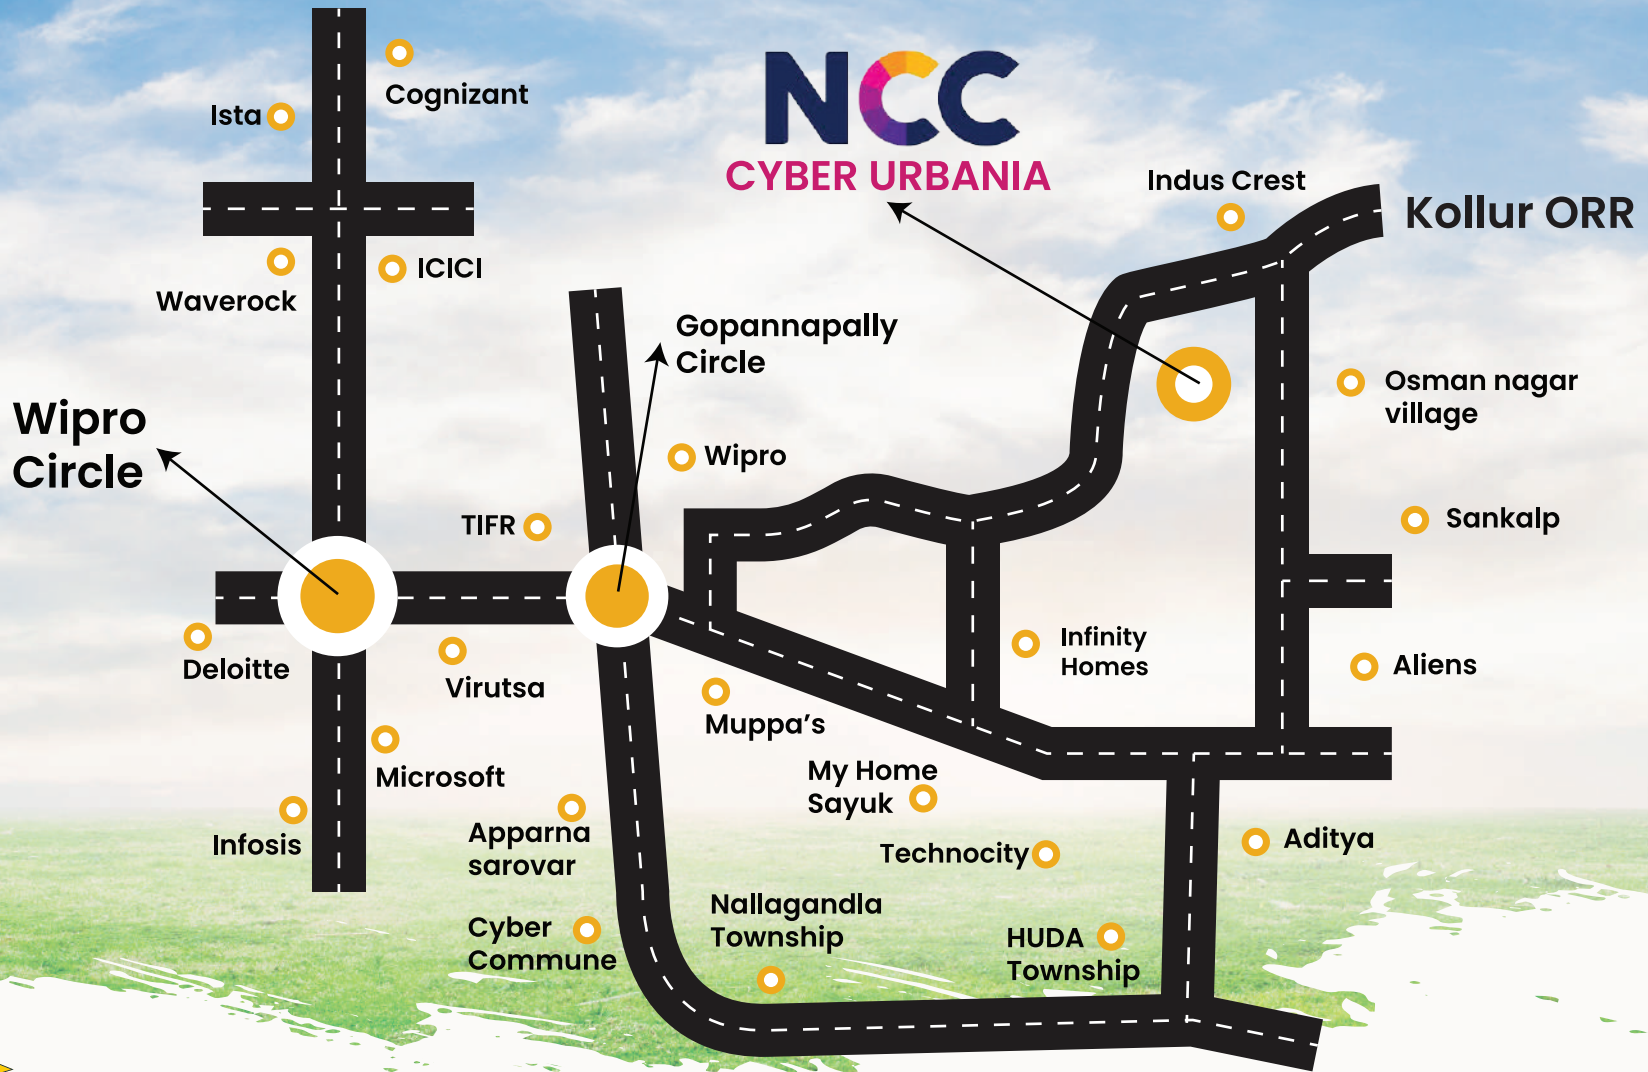

## Location Highlights :

Established Tech-hub with all IT majors in Financial District.

- Wipro Campus, Microsoft Campus and Infosys Campus
- Capgemini, TCS, Wave rock and CA Technologies Amazon and Franklin Templeton.
- Honeywell and severaj others
- ICICI Bank Towers

## Connectivity:

- Wipro circle in 15 mins
- Gachibowli Junction in 20 mins
- Tellapur in 5 mins
- Wipro gopanalli -10 mins
- Financial dist. in 15 mins
- Airport via ORR in 30 mins
- Lingampalli MMTS & Railway station in 15 mins

## Site Layout

**2240 SFT EAST AND WEST  
ISOMETRIC FLOOR PLANS:**

**1800 SFT EAST AND WEST  
ISOMETRIC FLOOR PLANS:**

2240 SFT EAST AND WEST

1800 SFT EAST AND WEST

**ADDRESS:**

#4th Floor, MSR Capital, Beside Miyapur Metro Station,  
Miyapur, Hyderabad - 500049, T.S.