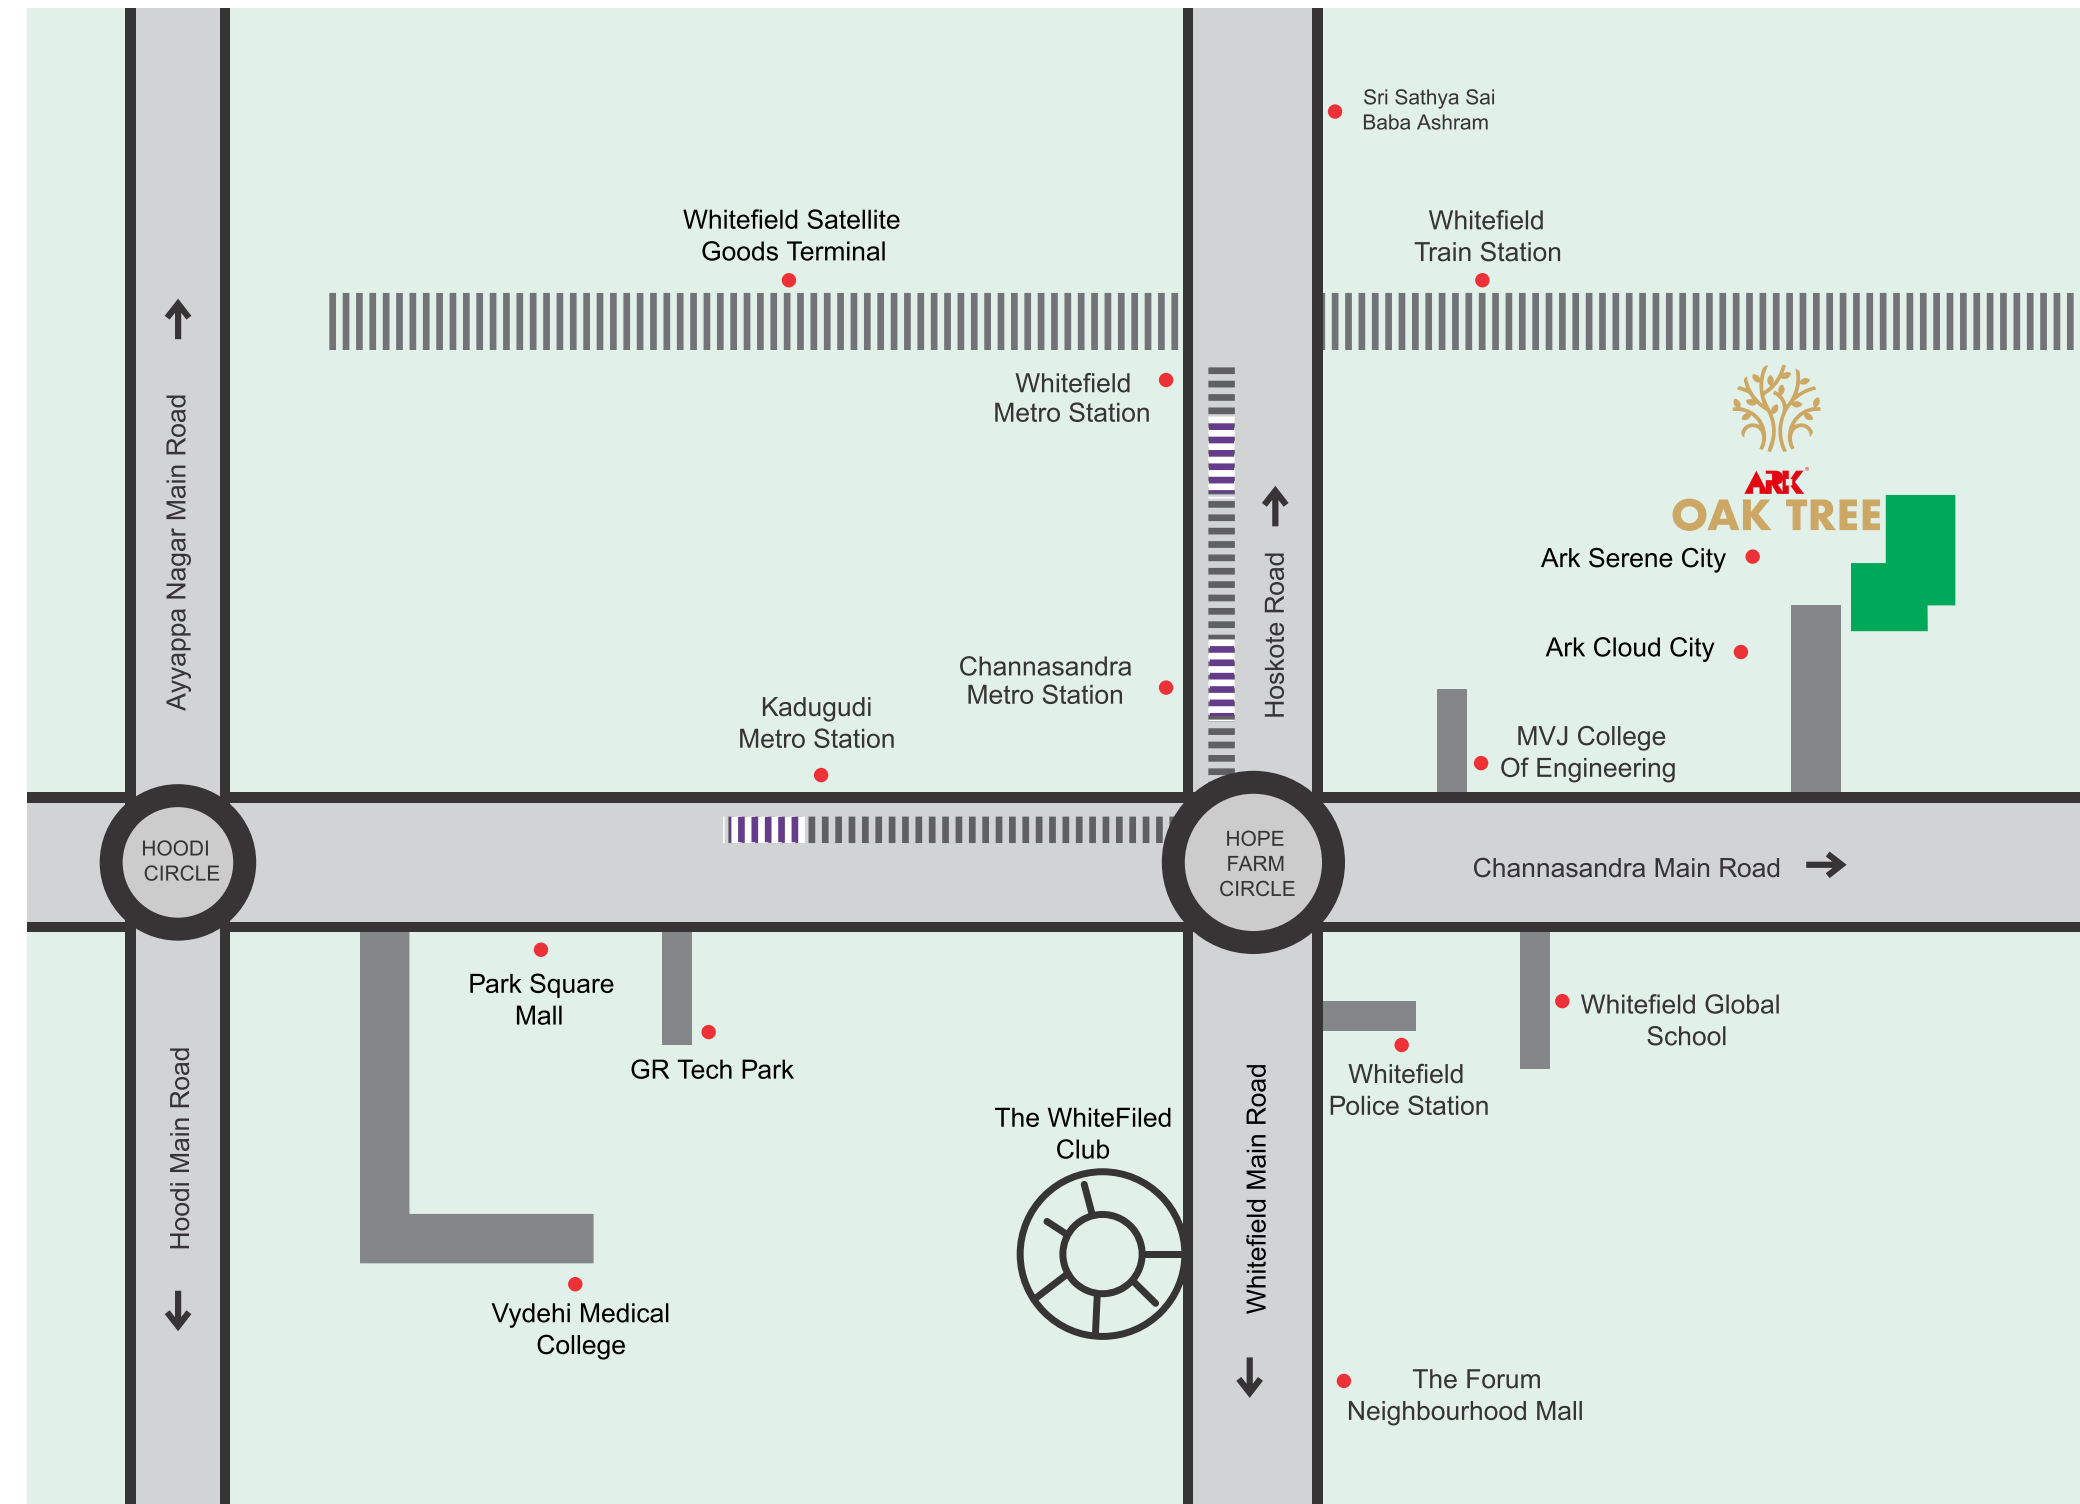

The Forum Neighborhood Mall

TECH PARKS

GR Tech Park
Brigade Tech Park
ITPL
SJR Tech Park
Sigma Tech Park
Embassy Tech Village
RMZ Ecospace

ITPL

HOTELS

Taj Vivanta
Royal Orchid
The Den
Holiday Inn
The Zuri
Palm Meadows Resort

The Whitefield Club

CLOSER TO LIFE THAN EVER BEFORE

Live at the heart of new urban living and enjoy easy proximity to key areas in the city. Ark Oak Tree, in Channasandra, is centrally located near business parks, educational institutions, convenience stores, hospitals and entertainment zones.