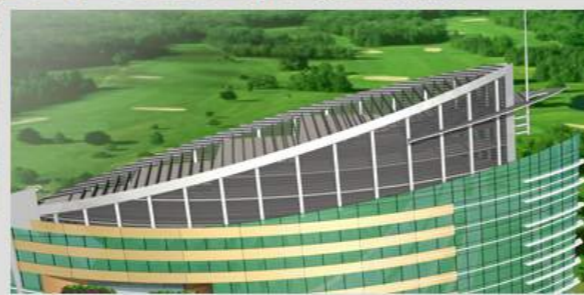

illuminate your ideas with

SPAZE I-TECH PARK

» Introducing a Revolutionary Work Culture

The dawn is here! Spaze i-Tech Park, the new project from Spaze has broken new ground in construction and design. Spread over 10 acres of land, Spaze i-Tech Park offers an out of the world experience to IT and IT enabled organizations. With more than 1.4 million sq. ft in area, Spaze has ingeniously integrated commercial and retail spaces, to give you a working environment that truly spells class. It is a state-of-the-art communication hotspot with sprawling spaces for offices, commercials and restaurants. IT is the most successful vehicle driving the world economy today, and with India being at the forefront of this revolution, Spaze has intelligently seized the day. As an address, that announces to the world that you've arrived and compliments your future successes, Spaze i-Tech Park will radically change the way you work. Come home to a world where possibilities are limitless and potential immense!

OFFICES

» A Hub of Activity

Communication infrastructure is undoubtedly the backbone of any IT Park, and offices at Spaze i-Tech Park are equipped with avant-garde facilities to give your enterprise that definitive edge. With 24x7 secure and fast internet connectivity in and around the IT Park, working professionals can connect to any part of the world easily and quickly. And, with major Internet Solution providers setting up shops, various hotspots will be accessible to all the professionals. With its elaborately designed business lounge, video conferencing and single floor plate of over 85,000 sq. ft., Spaze i-Tech Park provides a working environment that you would not have experienced before. Besides, it offers spacious offices with varying sizes, depending on individual demands. After in-depth planning and research we present Spaze I-Tech Park, a project that exceeds international standards in terms of design, space & facilities.