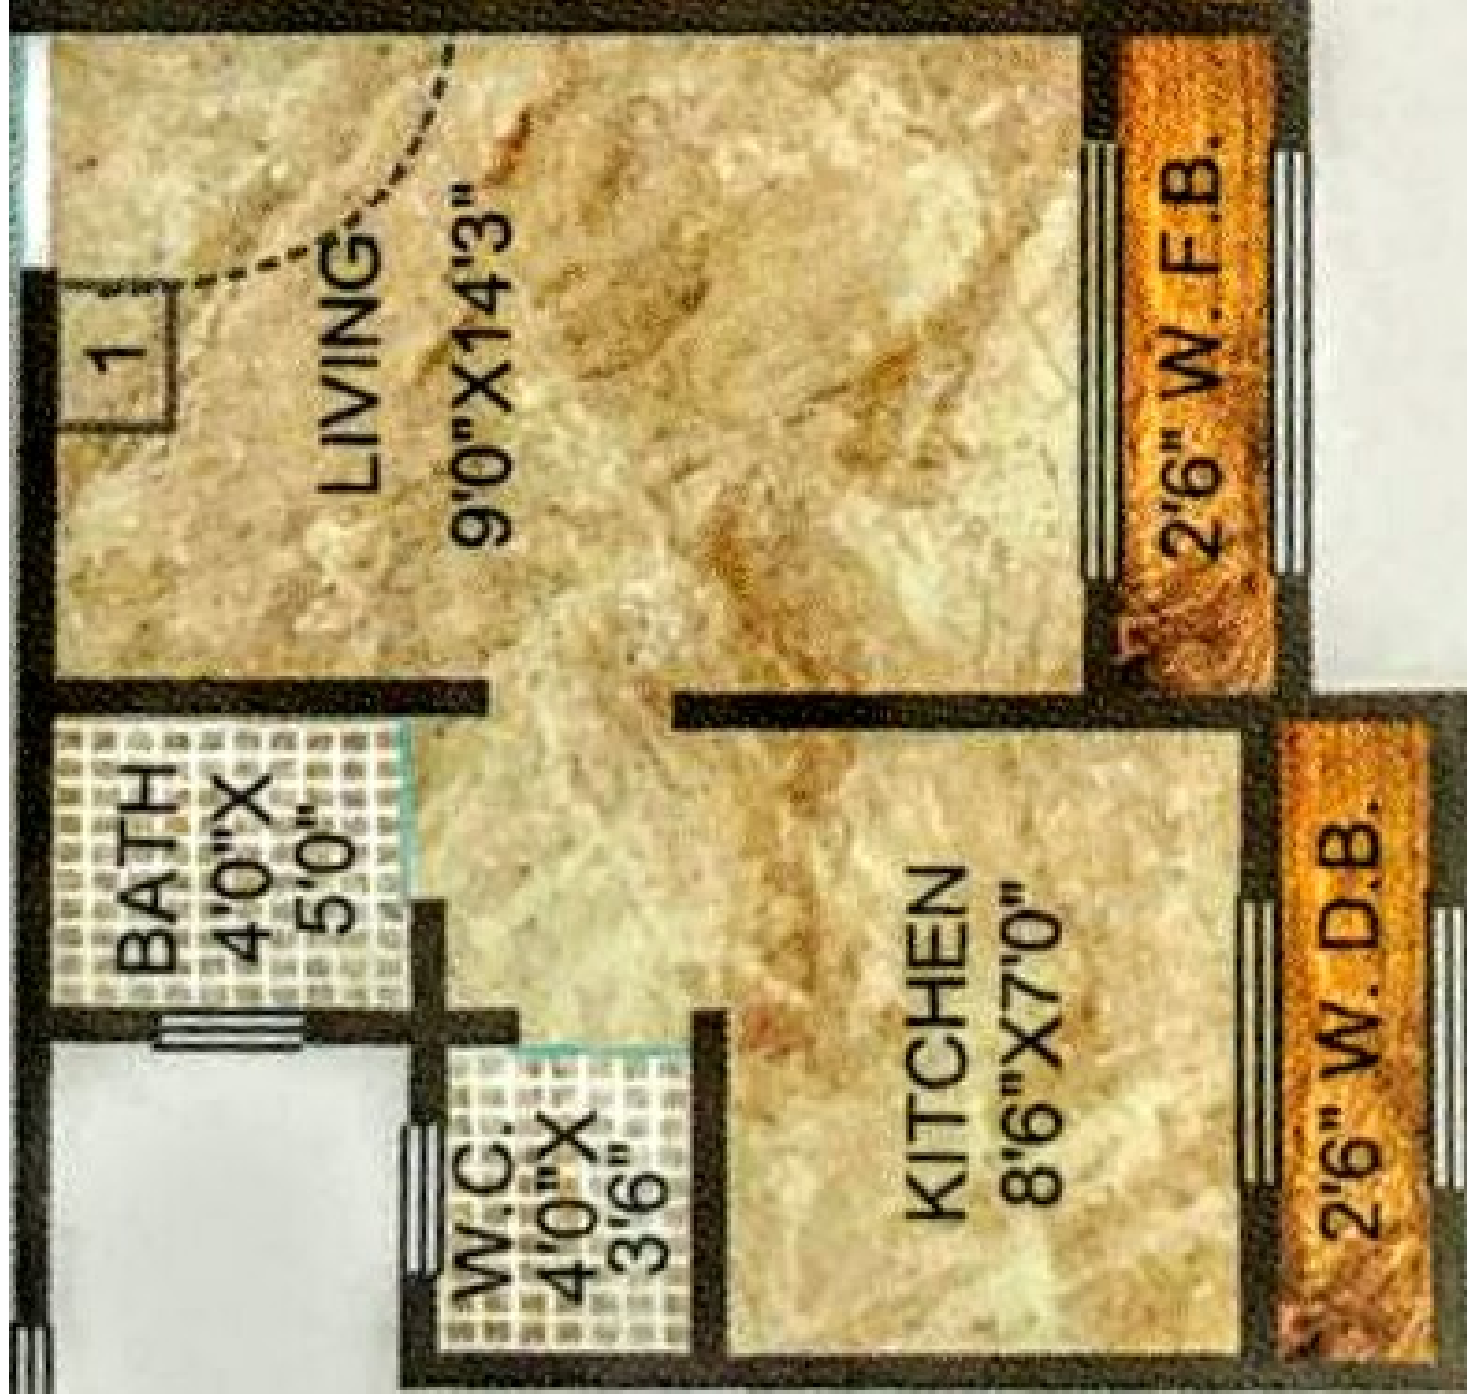

Sargam Residency

Living in the Heart of Nature

BLDG NO 1

Sargam Residency

BLDG NO. 2

BLDG NO 3

Sargam Residency

BIRD VIEW

Signature Residence

CB 7'6" X 2'0"

9'0" X 9'0"
BED

2'6" W. F.B.

W.C.
4'0" X
3'6"

BATH
4'0" X
5'0"

7'0" X 6'6"
KITCHEN

2'6" W. D.B.

9'0" X 14'3"
LIVING

2'6" W. F.B.

7

Sargam Residency

LOCATION MAP

DEVELOPERS:

 **Shantec Housing**

ARCHITECT
KUMAR DESIGN STUDIO