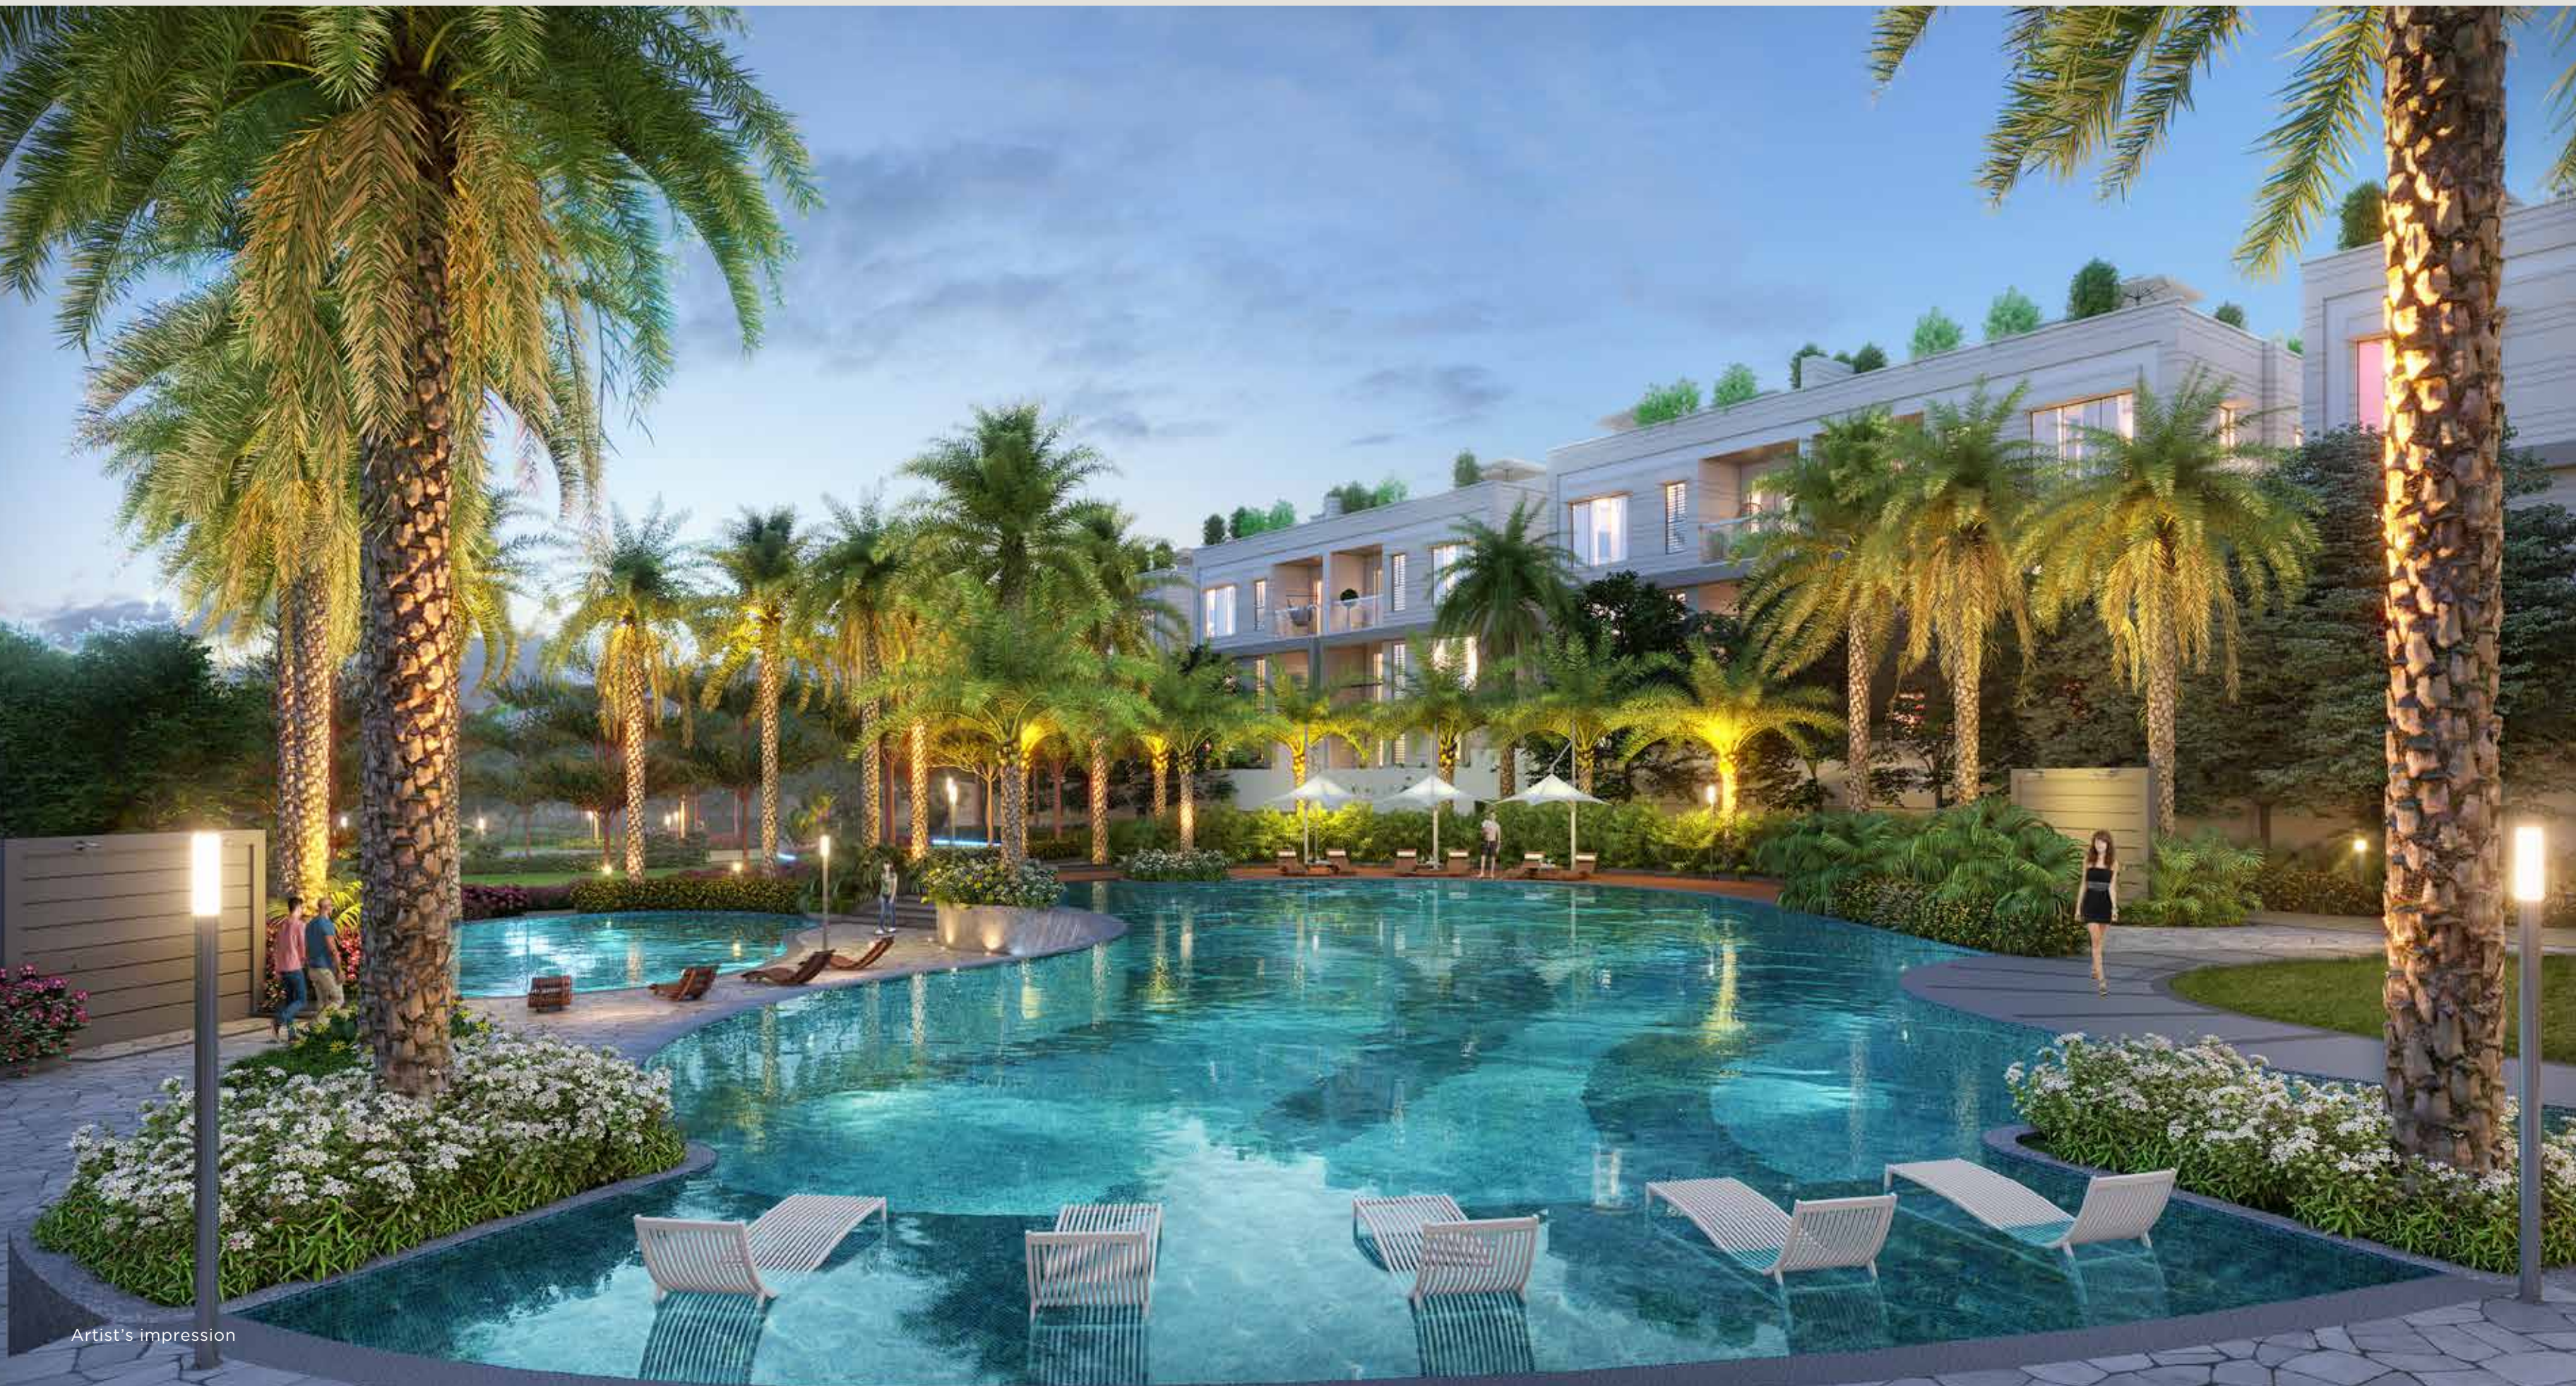

and many more...

Artist's impression

Artist's impression

Soak in the sun and water, at the Majestic Lap Pool, the Pool Basking Deck and the Look Out Lounge.

THE CENTRAL BOULEVARD.

THE GRAND CENTREPIECE OF SUPREME VILLAGIO.

Running down the centre of Supreme Villagio is the Central Boulevard, a long, continuous space devoted to everything that makes this villa ecosystem special: refined aesthetics, nature, health, wide open spaces and a belief in community.