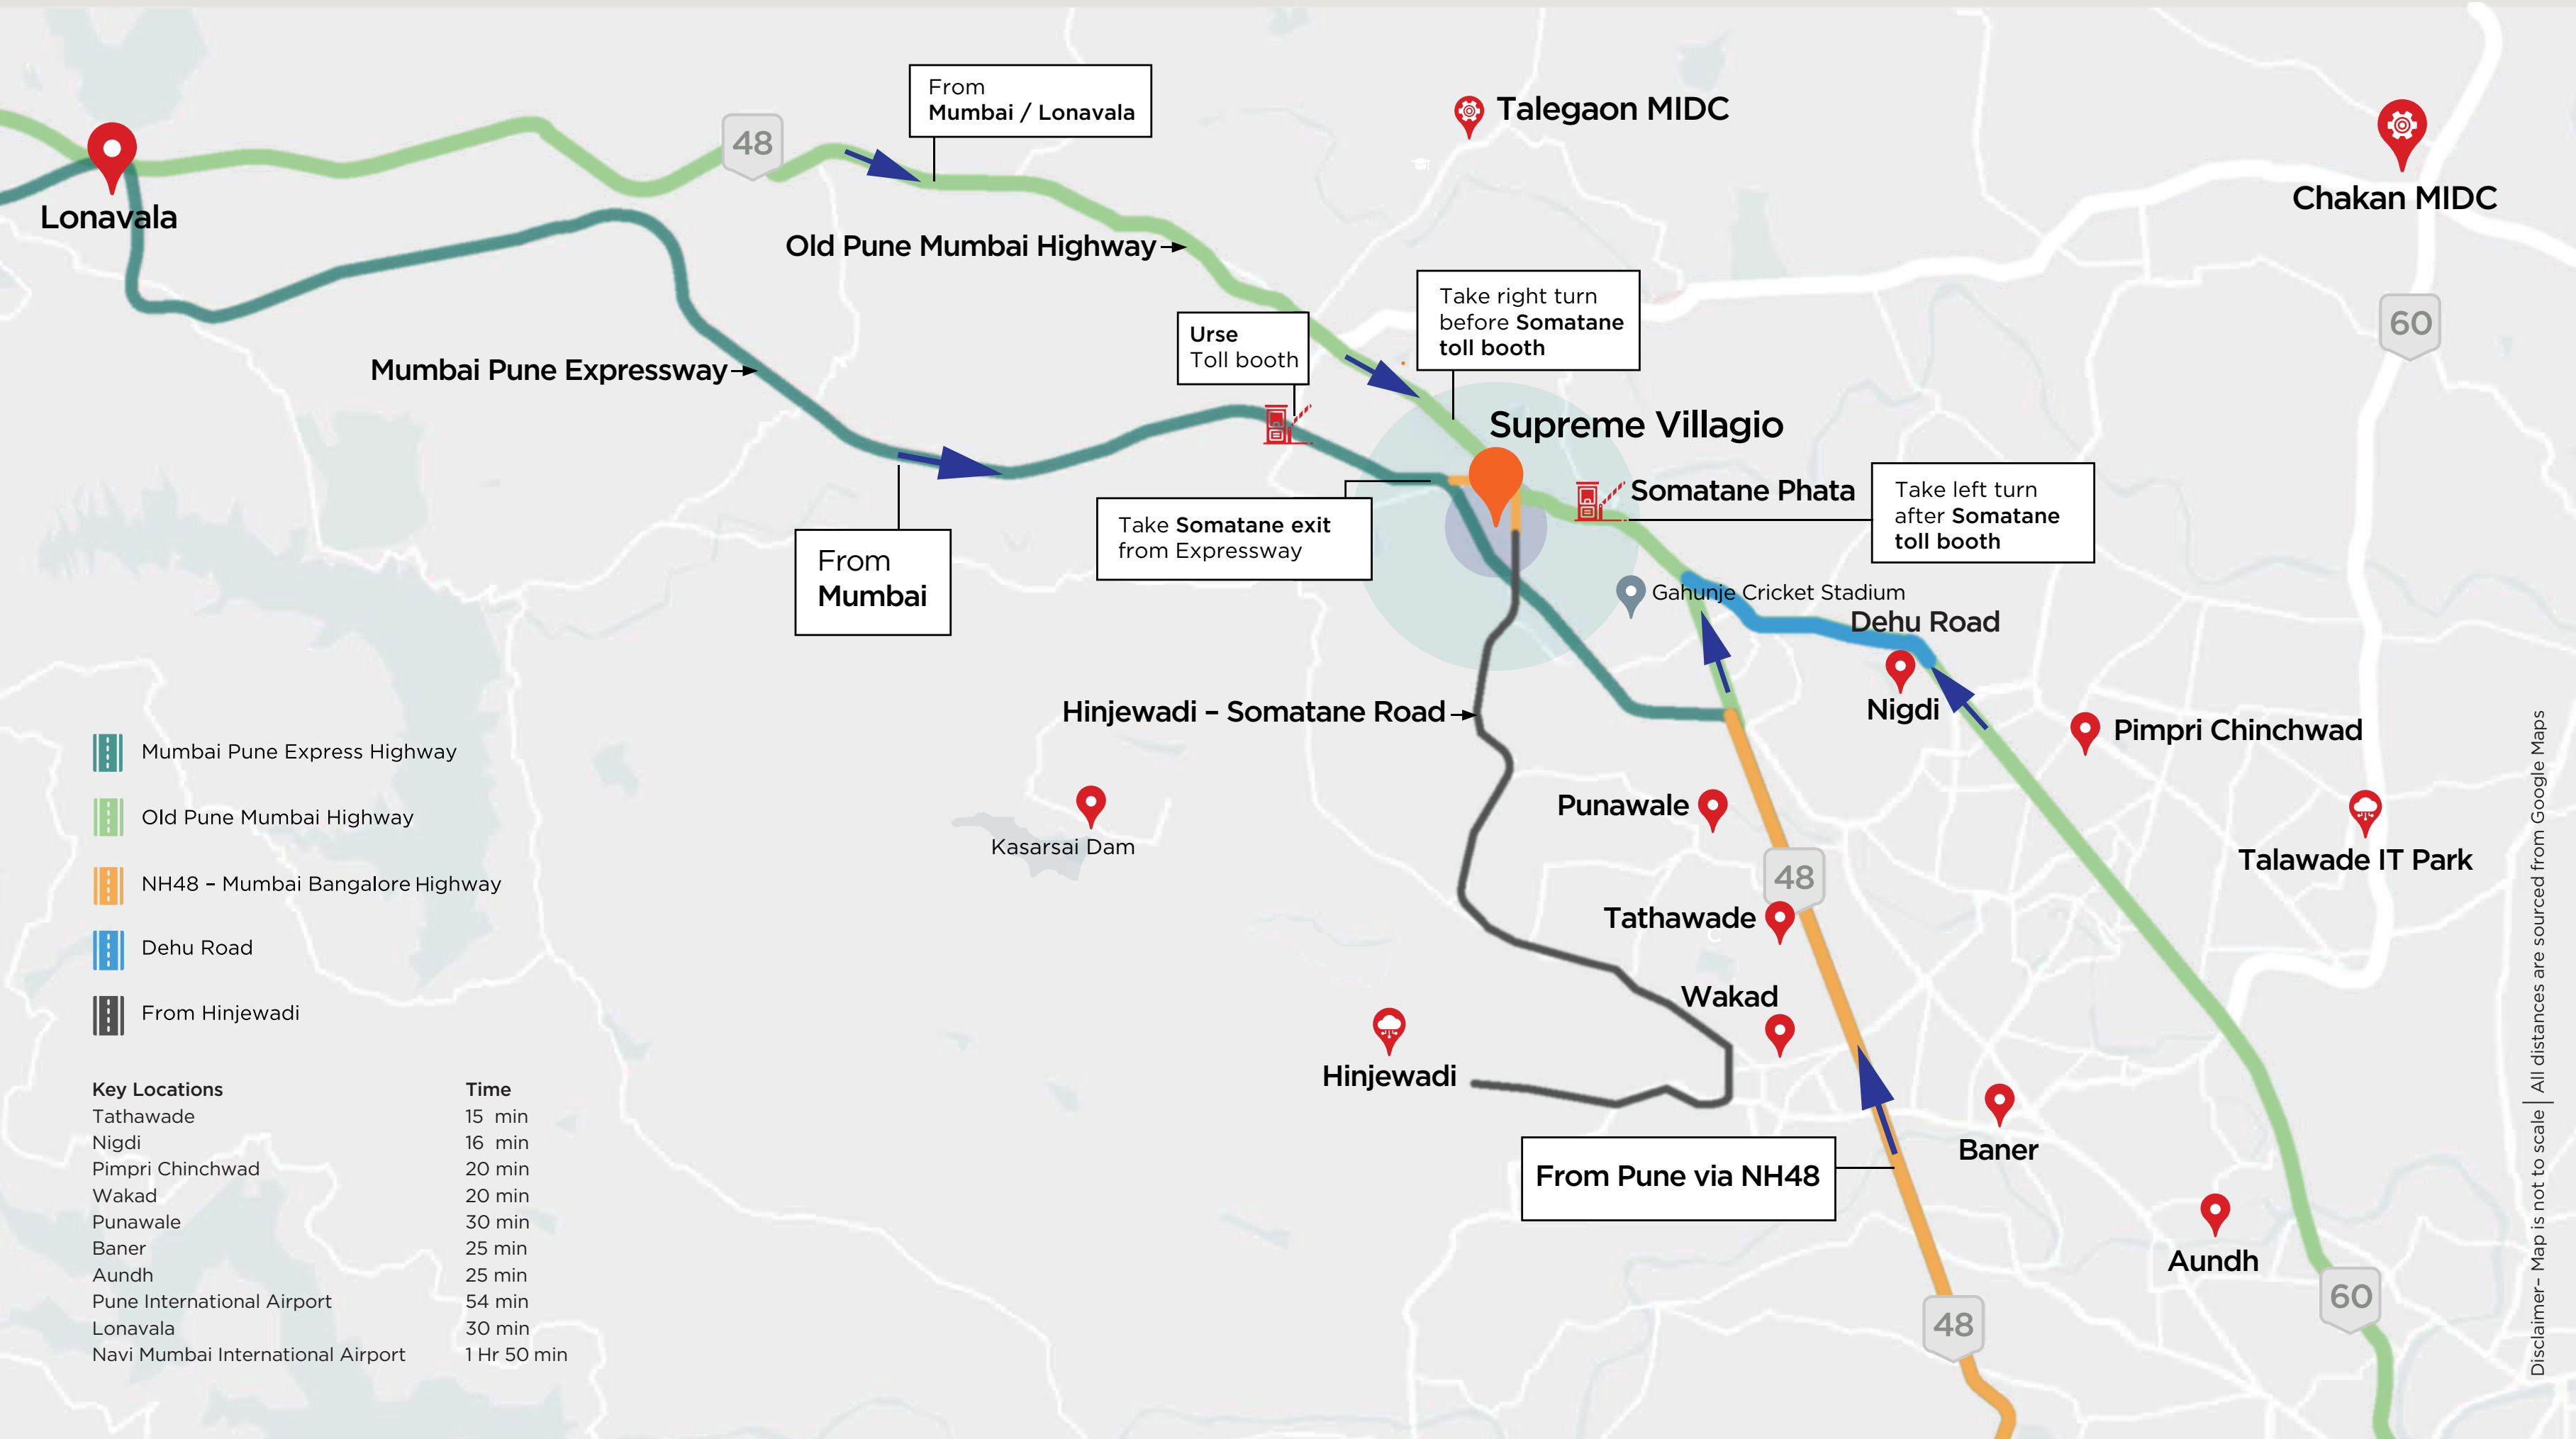

HOW TO REACH SUPREME VILLAGIO:

Whether you live in Mumbai or in Pune, Supreme Villagio is a great chance to upgrade to a truly luxurious villa ecosystem. Its excellent location means you can live a life away from the city noise, stress and pollution, yet remain conveniently close to your city business or job.

Disclaimer- Map is not to scale | All distances are sourced from Google Maps