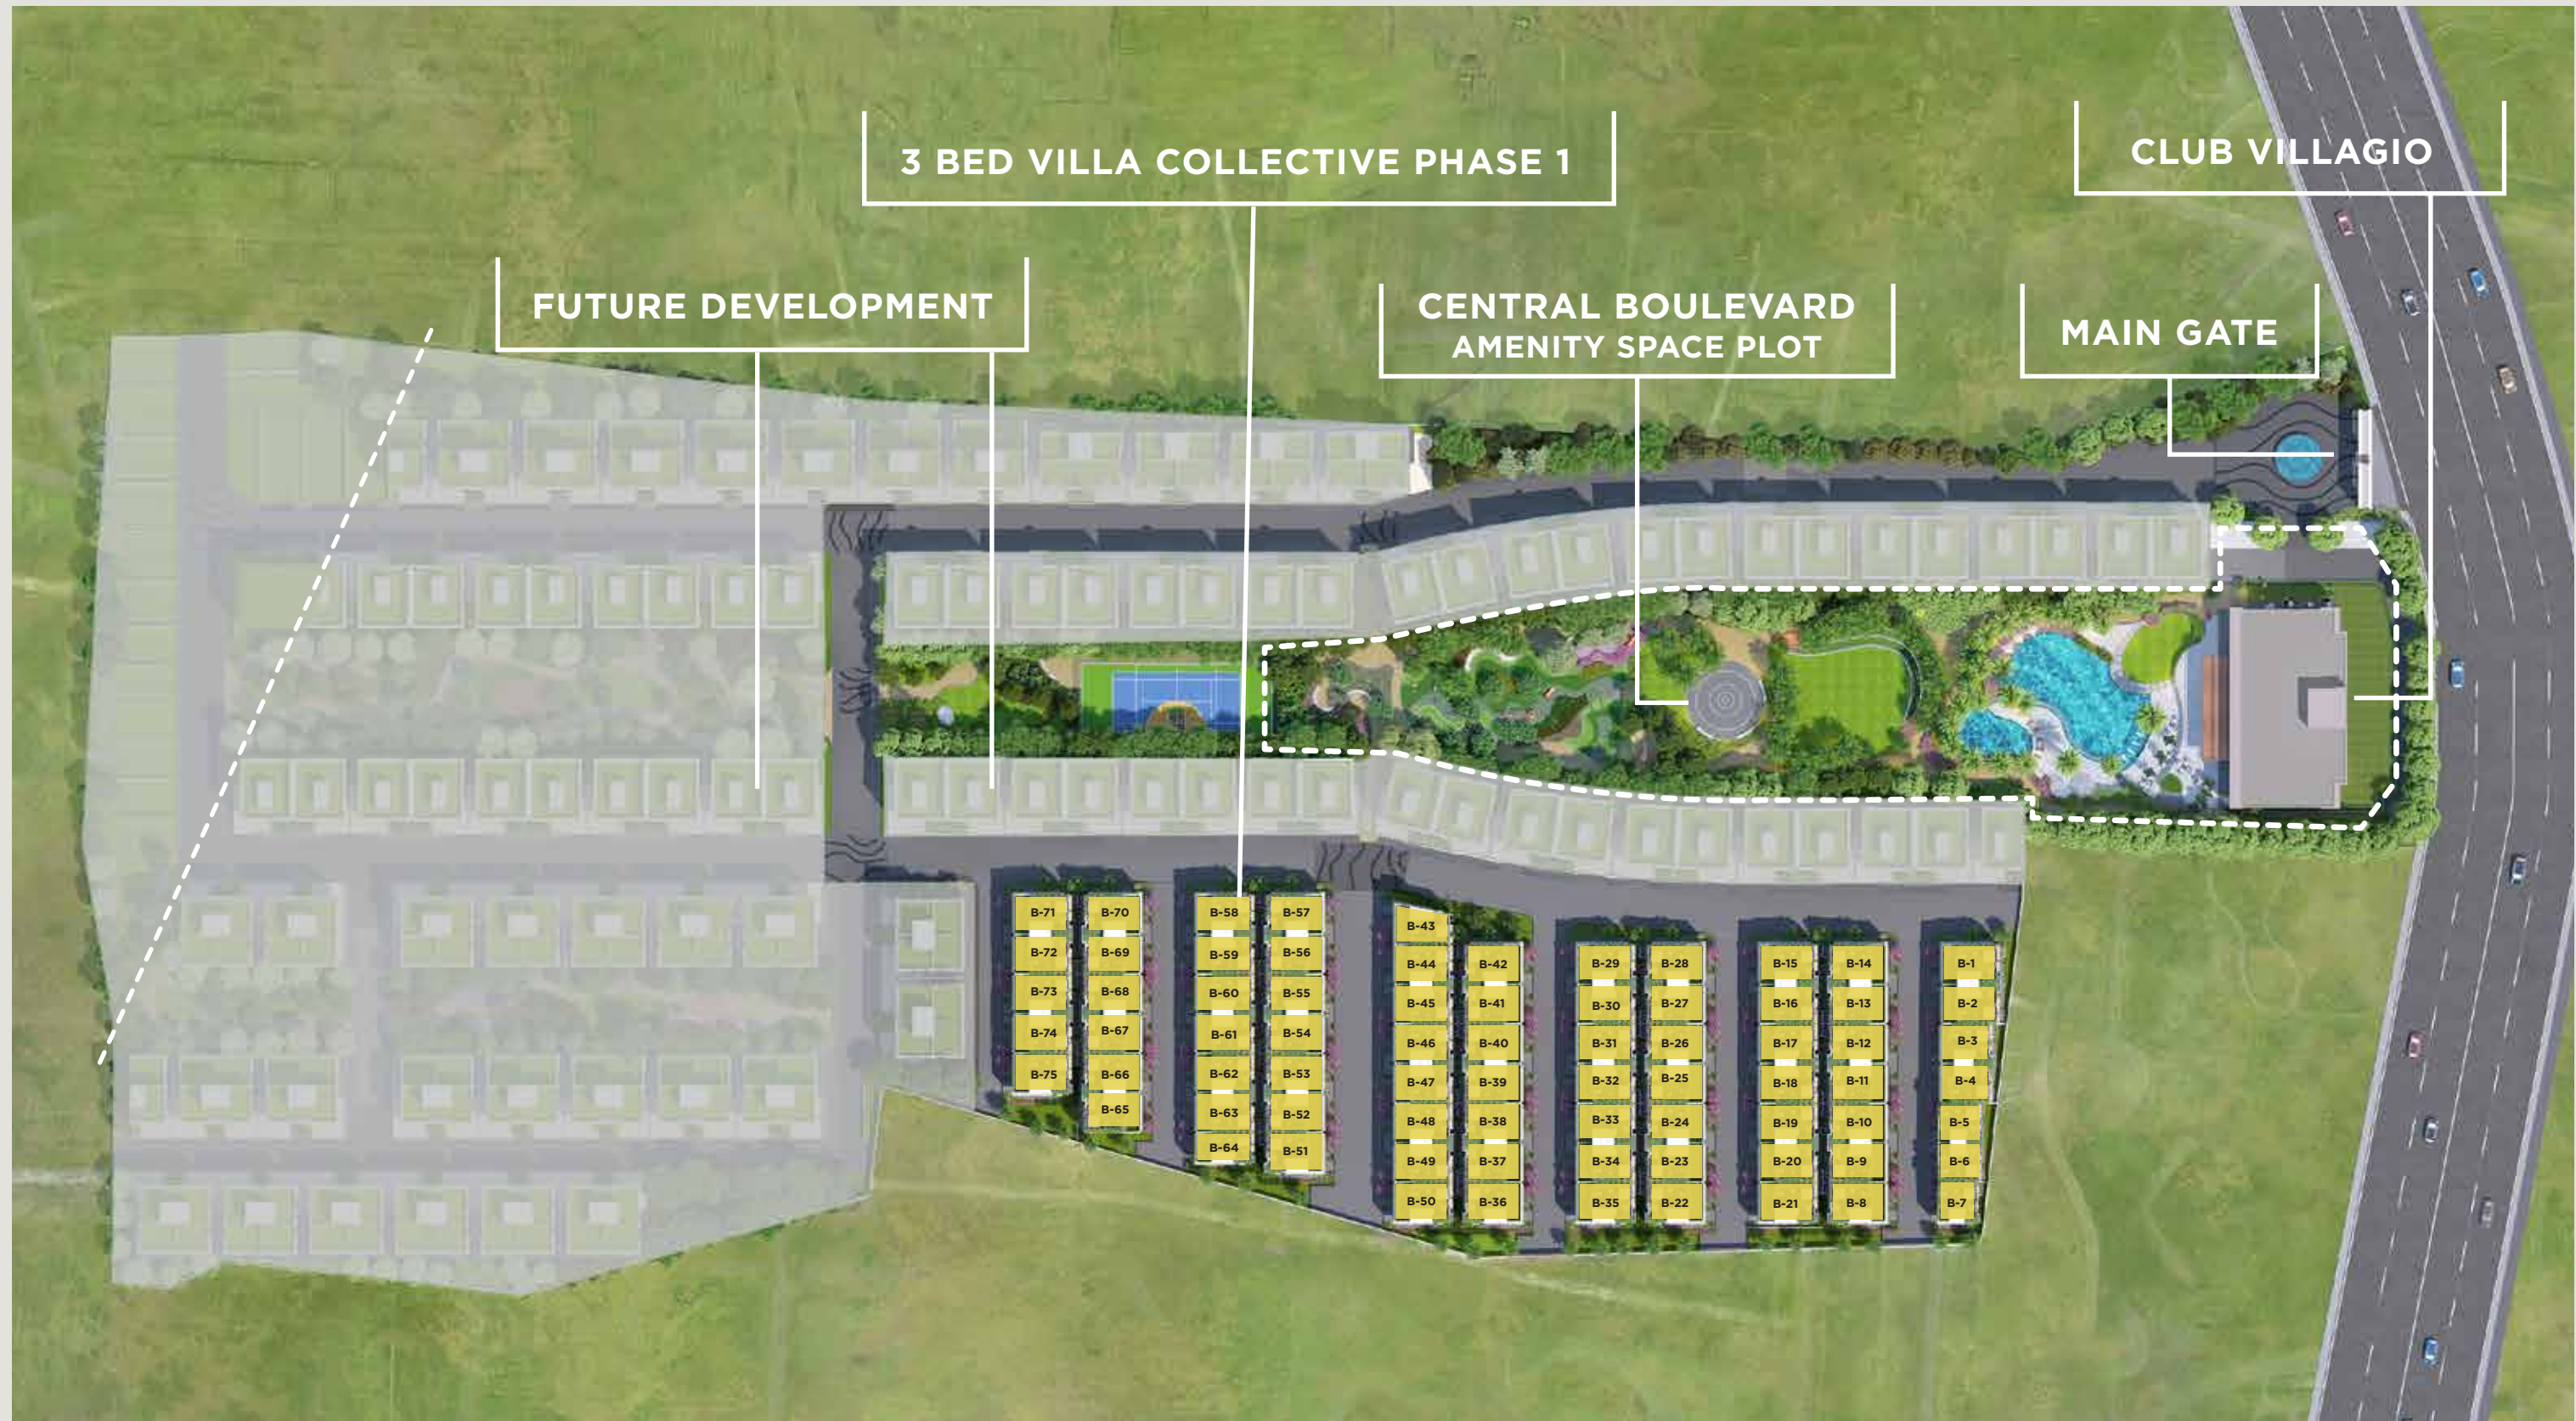

COMPLETED PROJECTS

Supreme Amadore - Baner, Pune

Supreme Adimaa - Boat Club Road, Pune

Supreme Art Veda - Pali Hill, Mumbai

Supreme Lakehomes - Powai, Mumbai

Supreme 19 - Lokhandwala - Mumbai

Supreme Signature - Chembur, Mumbai

Supreme Badrinath - Khar West, Mumbai

The One - Pali Hill, Mumbai

MASTER PLAN LAYOUT

SUPREME

Bringing Spaces To Life

Site Address: Gat No. 248, 249, 250, 251, 254, Dehu Shirgaon Road,
near Daffodils society, Somatane, Pune 410506. Contact: 90164 87220