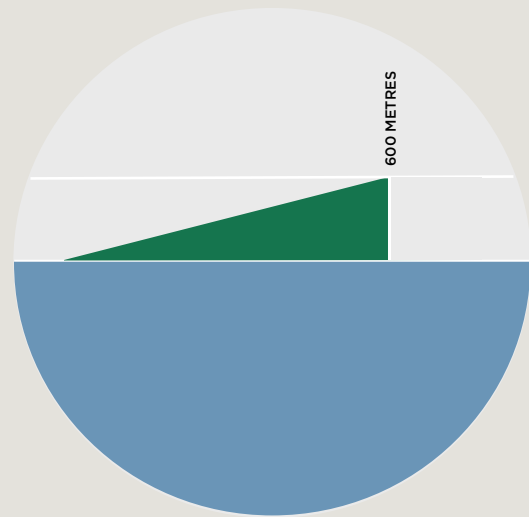

Image for representational purposes only

Image for representational purposes only

**PERCHED 600 METRES
ABOVE SEA LEVEL, AT THE SAME HEIGHT
AS LONAVALA.**

**WIND-SWEPT BY THE PURE, COOL AIR
OF THE SAHYADRIS.**