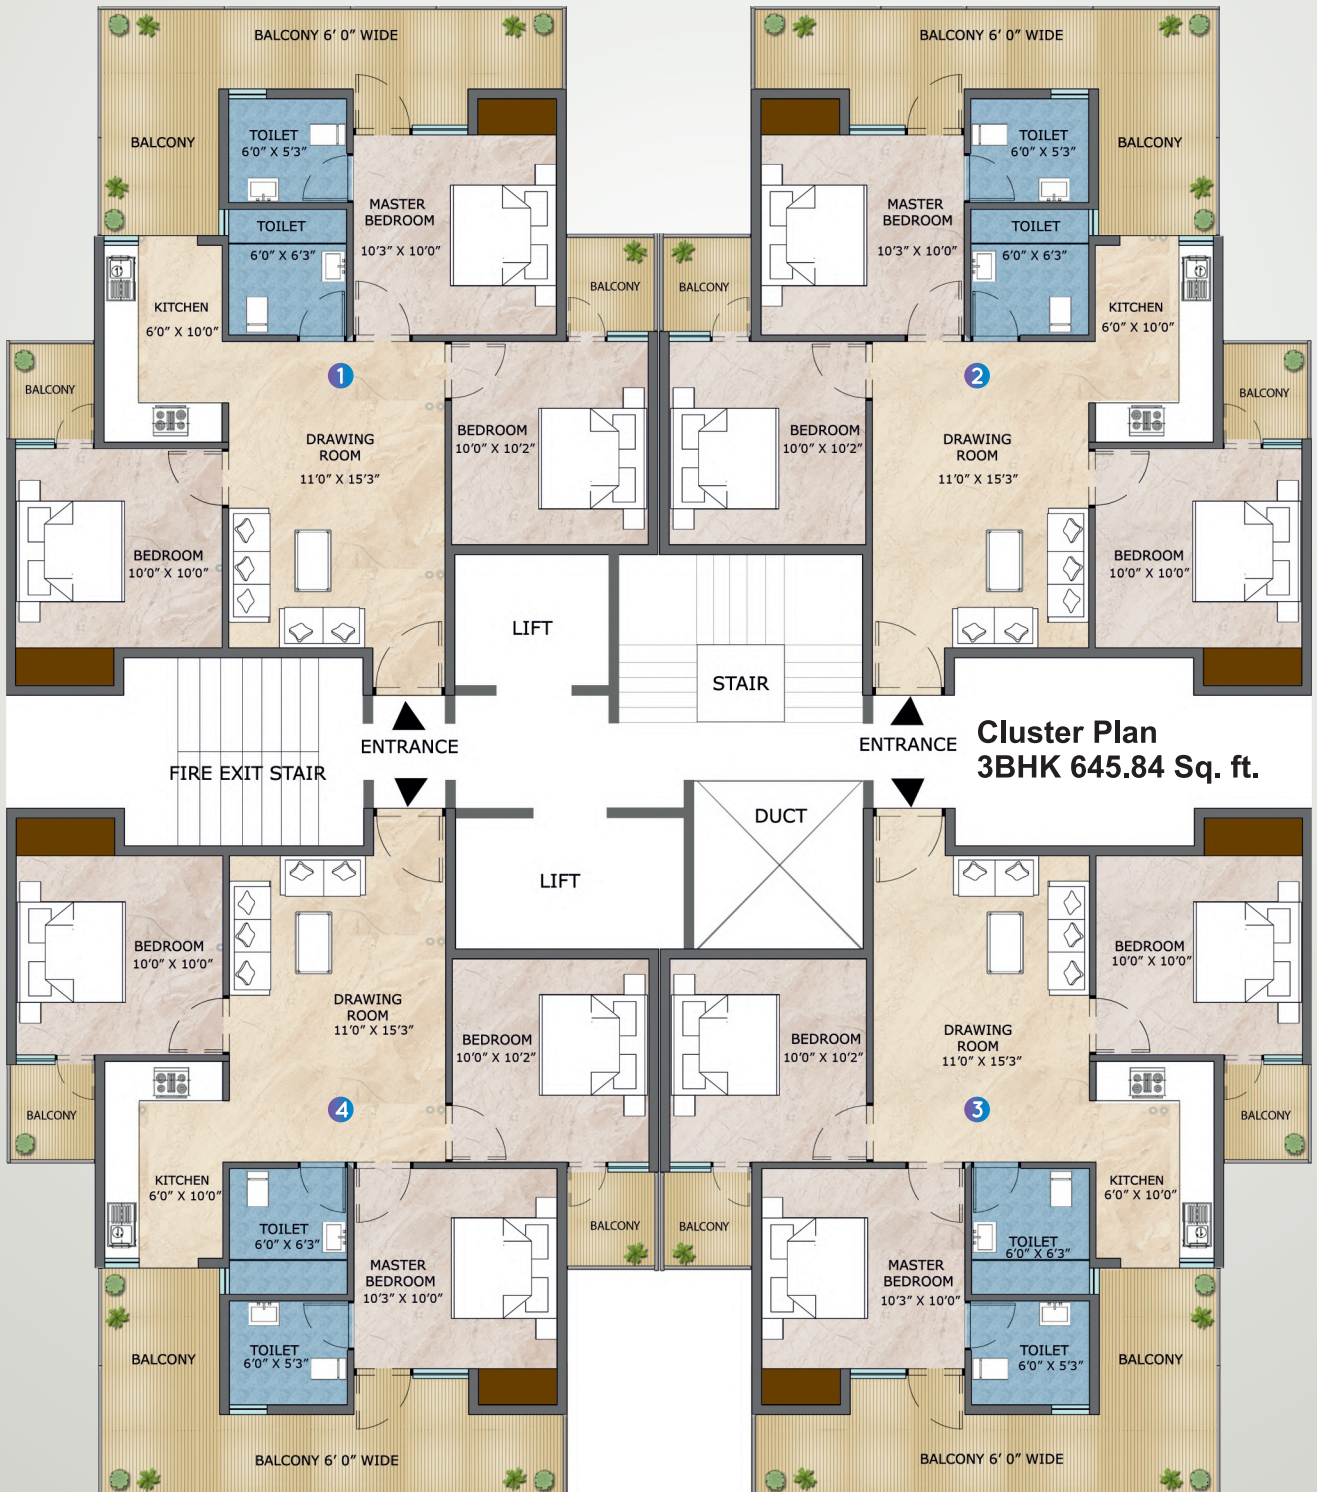

ENTRY

EXIT

Commercial "A"

Commercial "B"

Commercial "C"

(2BHK)
T1
(S+1/4)
T2
(S+1/4)

(2BHK)
T3
(G+1/4)
T4
(G+1/4)
T5
(G+1/4)
T6
(G+1/4)

(1BHK)
T7
(S+9)
T8
(S+13)
T9
(S+14)
T10
(S+14)

(3BHK)
T11
(S+14)
T12
(S+16)
T13
(S+14)
T14
(S+14)

(3BHK)
T15
(S+14)
T16
(S+14)

3 BHK Homes

3 BHK Cluster Plan

3 BHK Unit Plan

3 BHK (645.84 sq.ft.)

ENTRANCE

ADORE
SAMRIDDHI

SECTOR 89, FARIDABAD

2 BHK Homes

2 BHK Cluster Plan

Cluster Plan
2BHK 570.02 Sq. ft.

2 BHK Unit Plan

2 BHK (570.02 sq.ft.)

▲
ENTRANCE

1F, 22-26, Ozone Centre, Sector-12, Faridabad-121007, Harayana
website: www.adorerealtch.com