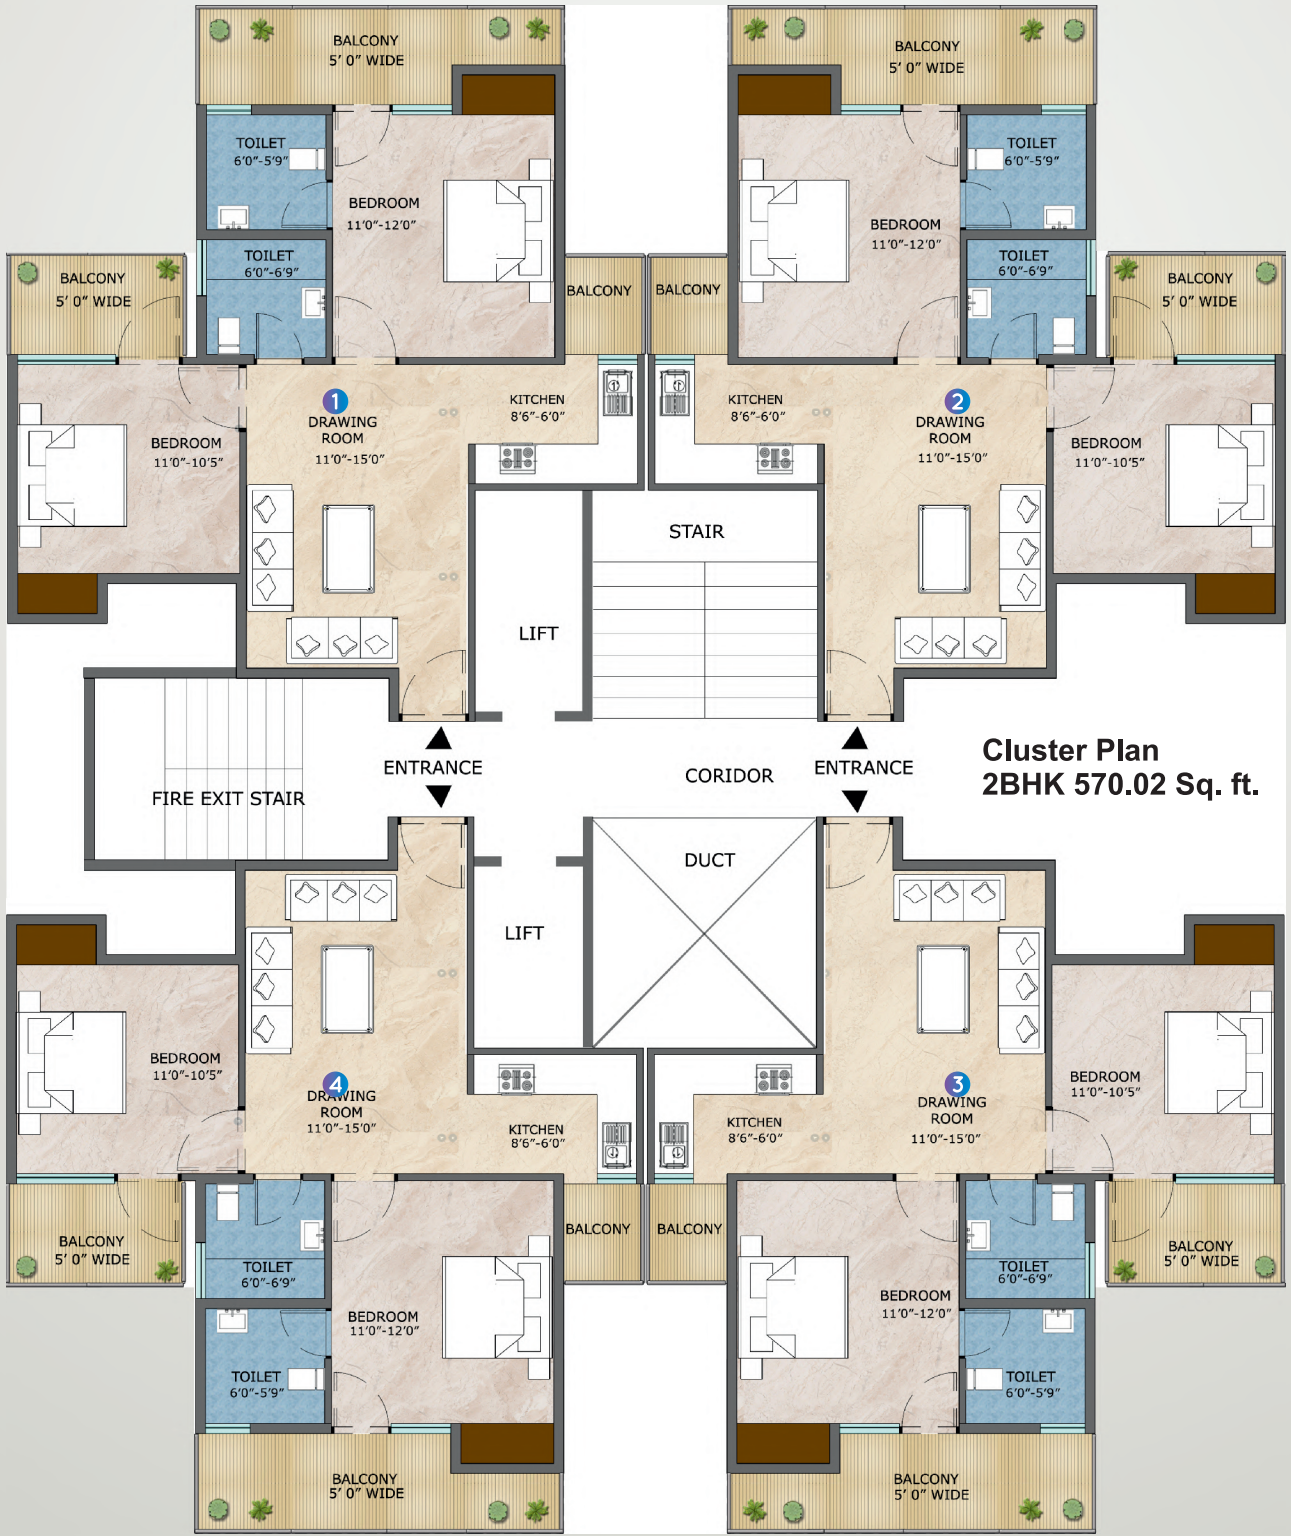

ENTRY

EXIT

Commercial "A"

Commercial "B"

Commercial "C"

(2BHK)
T1
(S+1/4)
T2
(S+1/4)

(2BHK)
T3
(G+1/4)
T4
(G+1/4)
T5
(G+1/4)
T6
(G+1/4)

(1BHK)
T7
(S+9)
T8
(S+13)
T9
(S+14)
T10
(S+14)

(3BHK)
T11
(S+14)
T12
(S+16)
T13
(S+14)
T14
(S+14)

(3BHK)
T15
(S+14)
T16
(S+14)

3 BHK Homes

3 BHK Cluster Plan

3 BHK Unit Plan

3 BHK (645.84 sq.ft.)

ENTRANCE

ADORE
SAMRIDDHI

SECTOR 89, FARIDABAD

2 BHK Homes

2 BHK Cluster Plan

Cluster Plan
2BHK 570.02 Sq. ft.

2 BHK Unit Plan

2 BHK (570.02 sq.ft.)

▲
ENTRANCE

1F, 22-26, Ozone Centre, Sector-12, Faridabad-121007, Harayana
website: www.adorerealtch.com