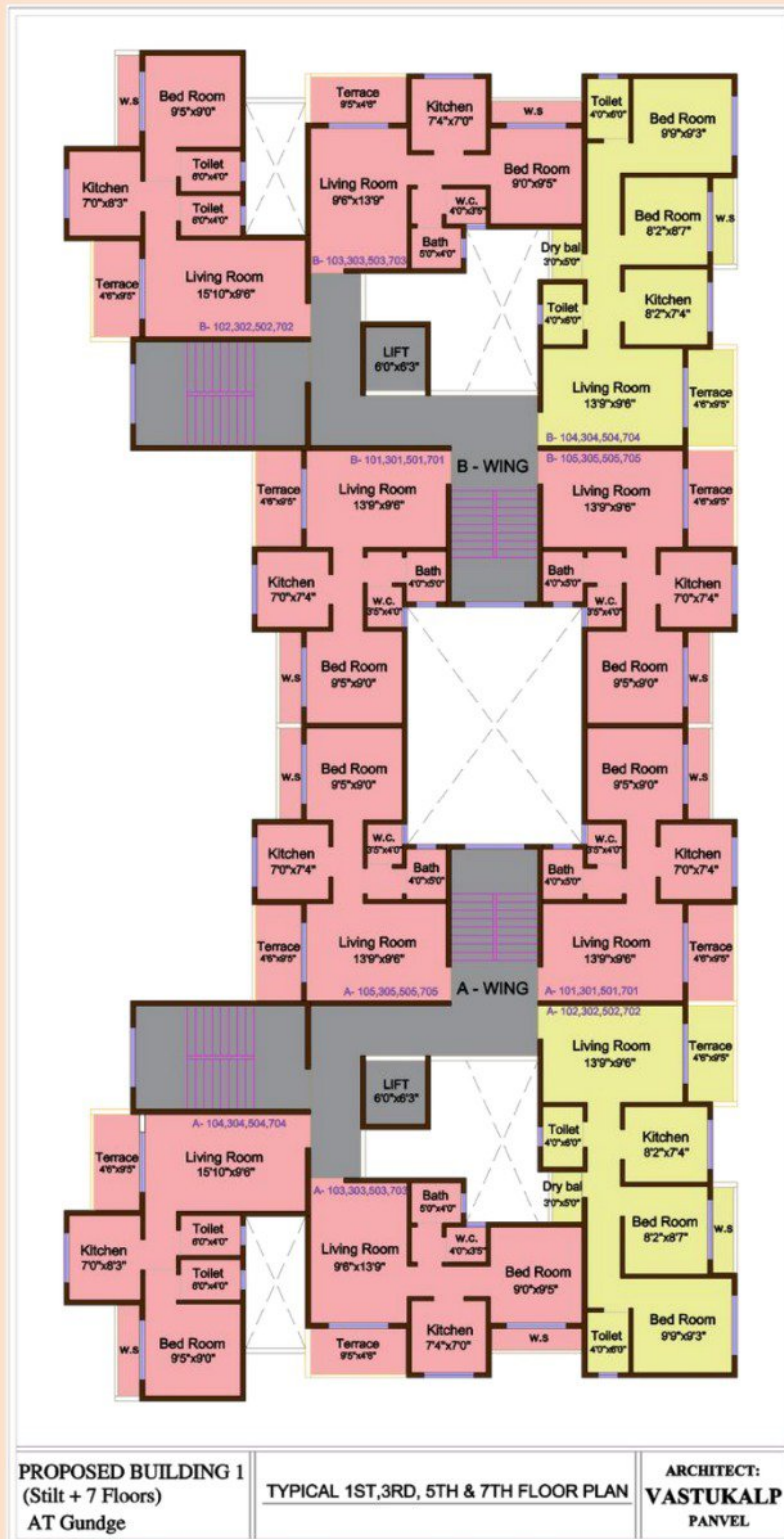

Meditation Room

Temple

Walking / Jogging Track

Pocket Garden

Society Office

Club House

Indoor Game

24 x 7 Hour Security

Club House

Meditation Room

Table Tennis

Temple

Disclaimer

The information contained in this brochure is indicative of the kind of development that is proposed. It is prepared and issued in good faith and is for the purpose of basic guidance only. It does not constitute part of any offer or contract and shall not legally bind the promoters. The brochure is only meant to give an idea of the upcoming project, the photographs and the artists impressions are for reference only.