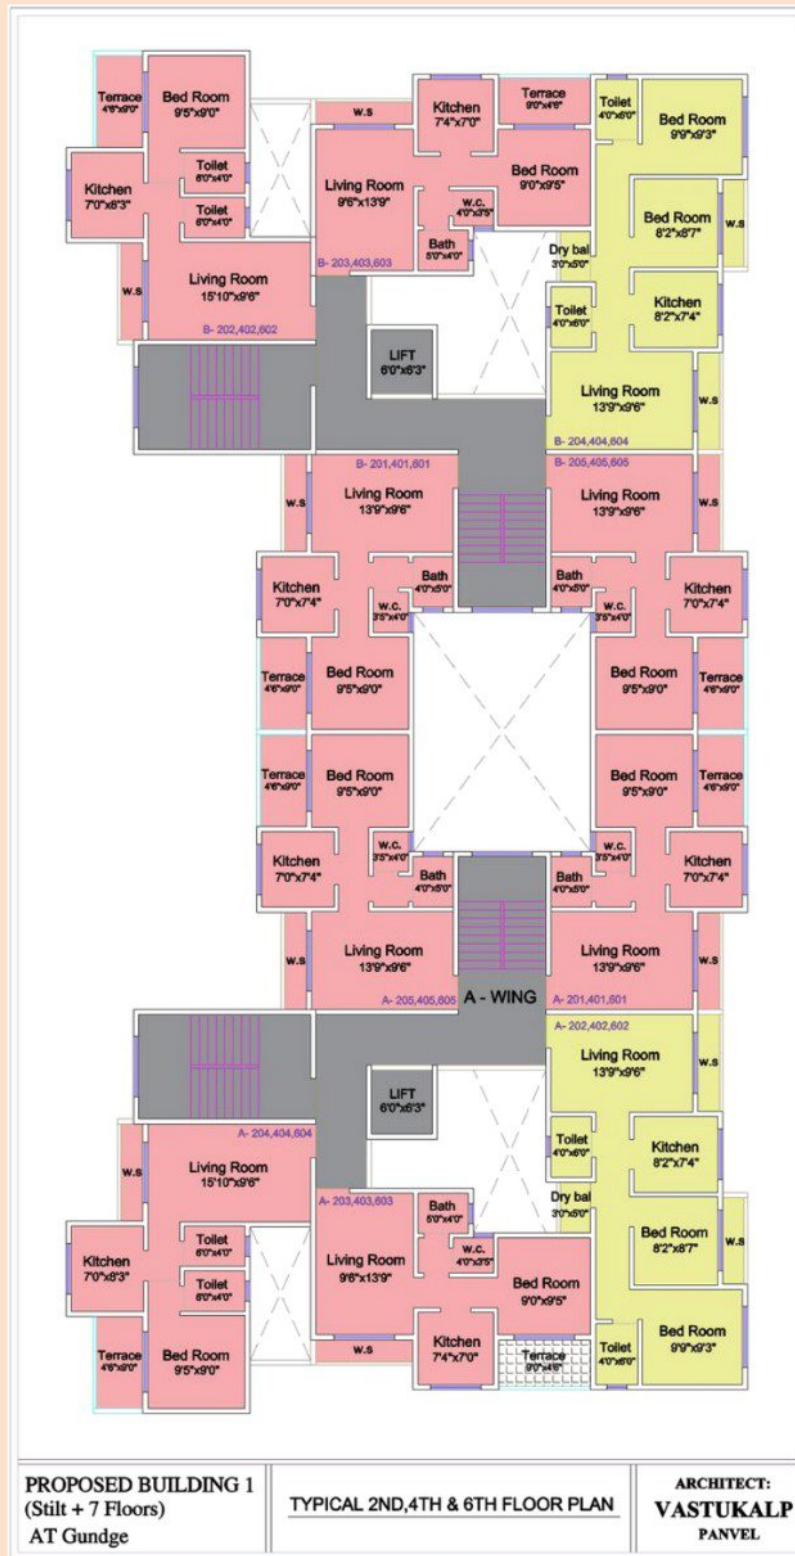

Meditation Room

Temple

Walking / Jogging Track

Pocket Garden

Society Office

Club House

Indoor Game

24 x 7 Hour Security

Club House

Meditation Room

Table Tennis

Temple

Disclaimer

The information contained in this brochure is indicative of the kind of development that is proposed. It is prepared and issued in good faith and is for the purpose of basic guidance only. It does not constitute part of any offer or contract and shall not legally bind the promoters. The brochure is only meant to give an idea of the upcoming project, the photographs and the artists impressions are for reference only.