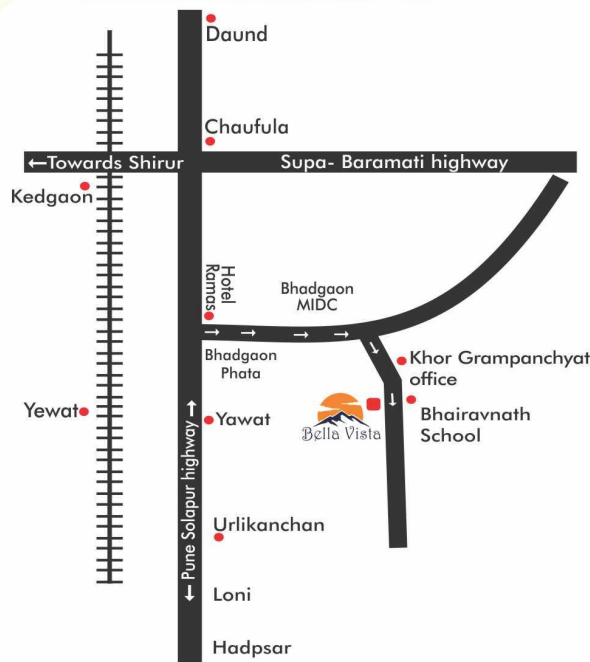

Nine Jewels Bella Vista is the Residential NA Bungalow Plots project spread on 5 Acres of land in the lap of nature at your affordable price

Amenities & Facilities

- Entrance Gate
- 24hrs Security
- 30ft Cement Concrete Road
- Road Side Plantation
- Street Light
- Electricity Supply For Each Plot
- Water Supply For Each Plot
- Garden/ Play Area
- Tar Compound For Entire Project
- 4 Pole Demarcation For Individual Plot As Per Layout
- Individual 7/12
- Loan Facility

Location Map

NA PLOTS

DISTANCES:

- Pune- 55 Km
- Hadapsar- 48 Km
- Yawat- 12 Km
- Pune Solapur Highway - 07 Km
- Baramati - 47 Km
- Railway Station - 12km