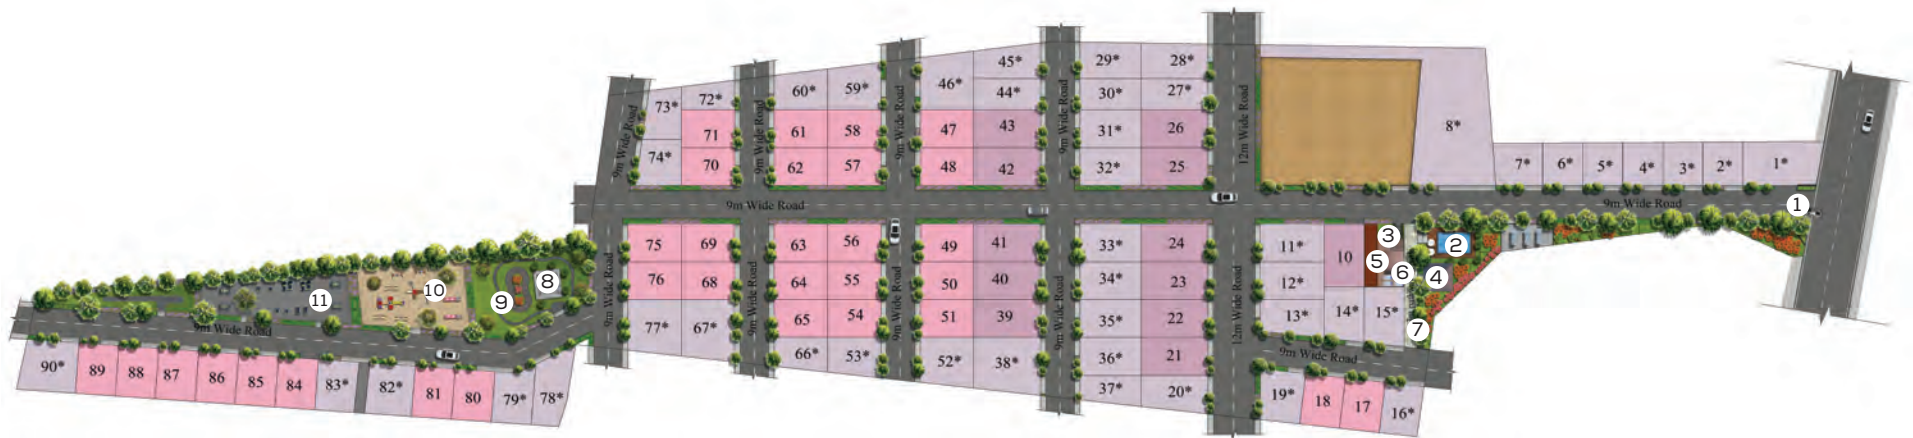

SWIMMING POOL

YOGA DECK

OPEN AIR GYM

GOURMET CAFE

PREMIUM LIVING FOR 27 YEARS.

Delivered **2 million+**
sq.ft. of RE in Bangalore.

Developed **20+** projects
in Bangalore.

3000+
happy customers

Active member of
CREDAI

MASTER PLAN OF AETHER

LEGEND

1 ENTRANCE ARCH 

2 SWIMMING POOL 

3 CLUBHOUSE 

4 GAZEBO SEATING 

5 YOGA DECK AREA 