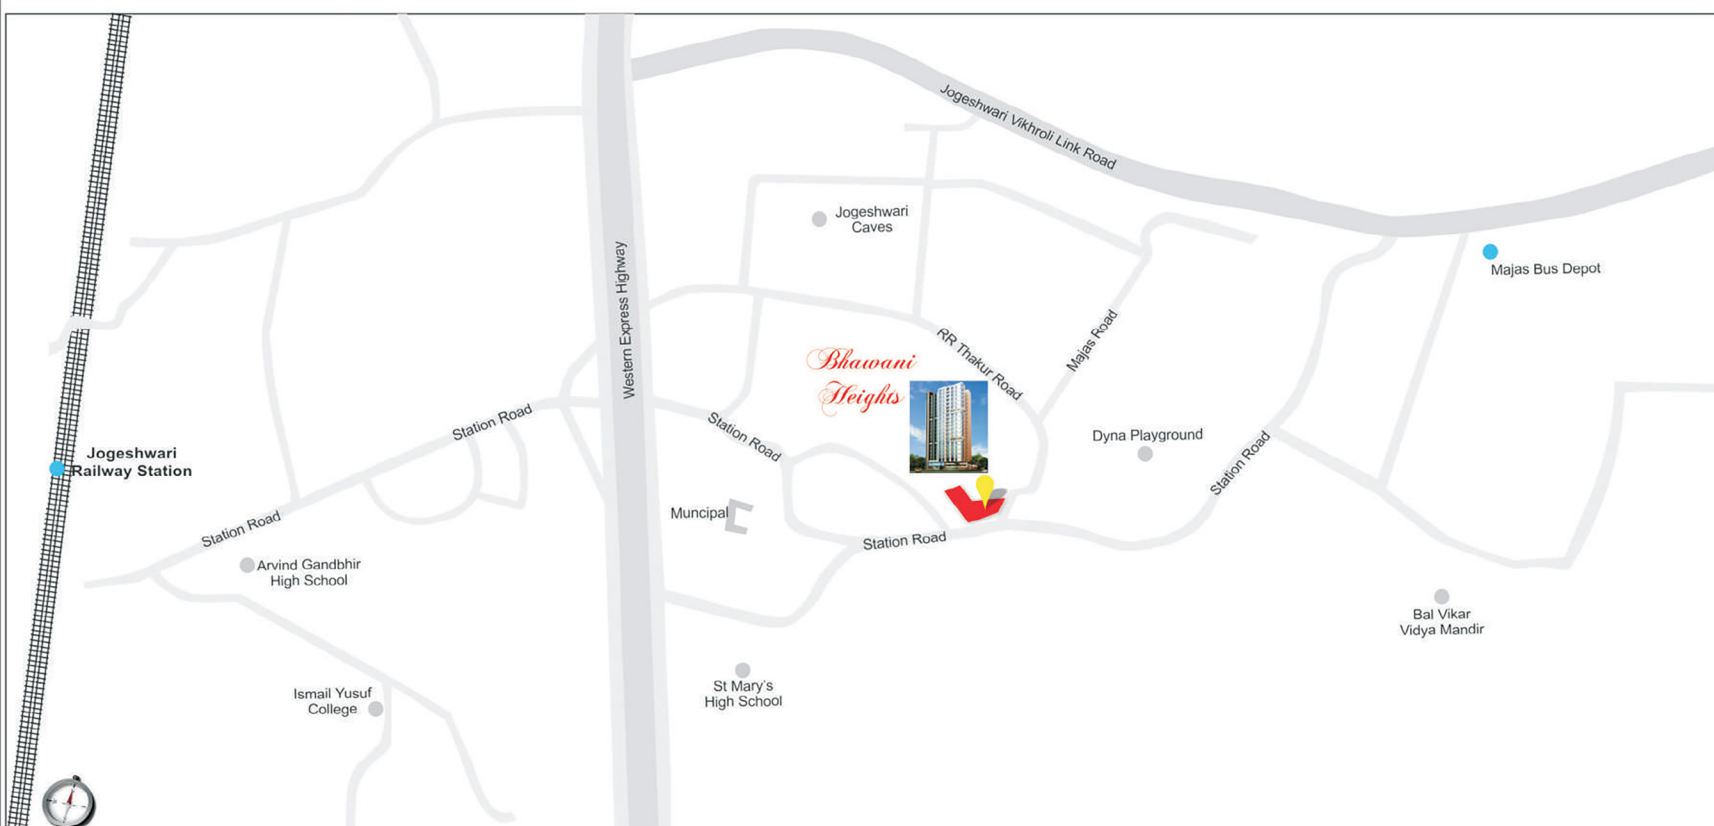

Disclaimer - The information contained in this document does not constitute an offer or a contract and is subject to the approval of concerned authorities or in the interest of the continuing improvement, the promoters / developers reserve exclusive rights to change plans, specifications or features without prior notice or obligation of any nature.

Location Map