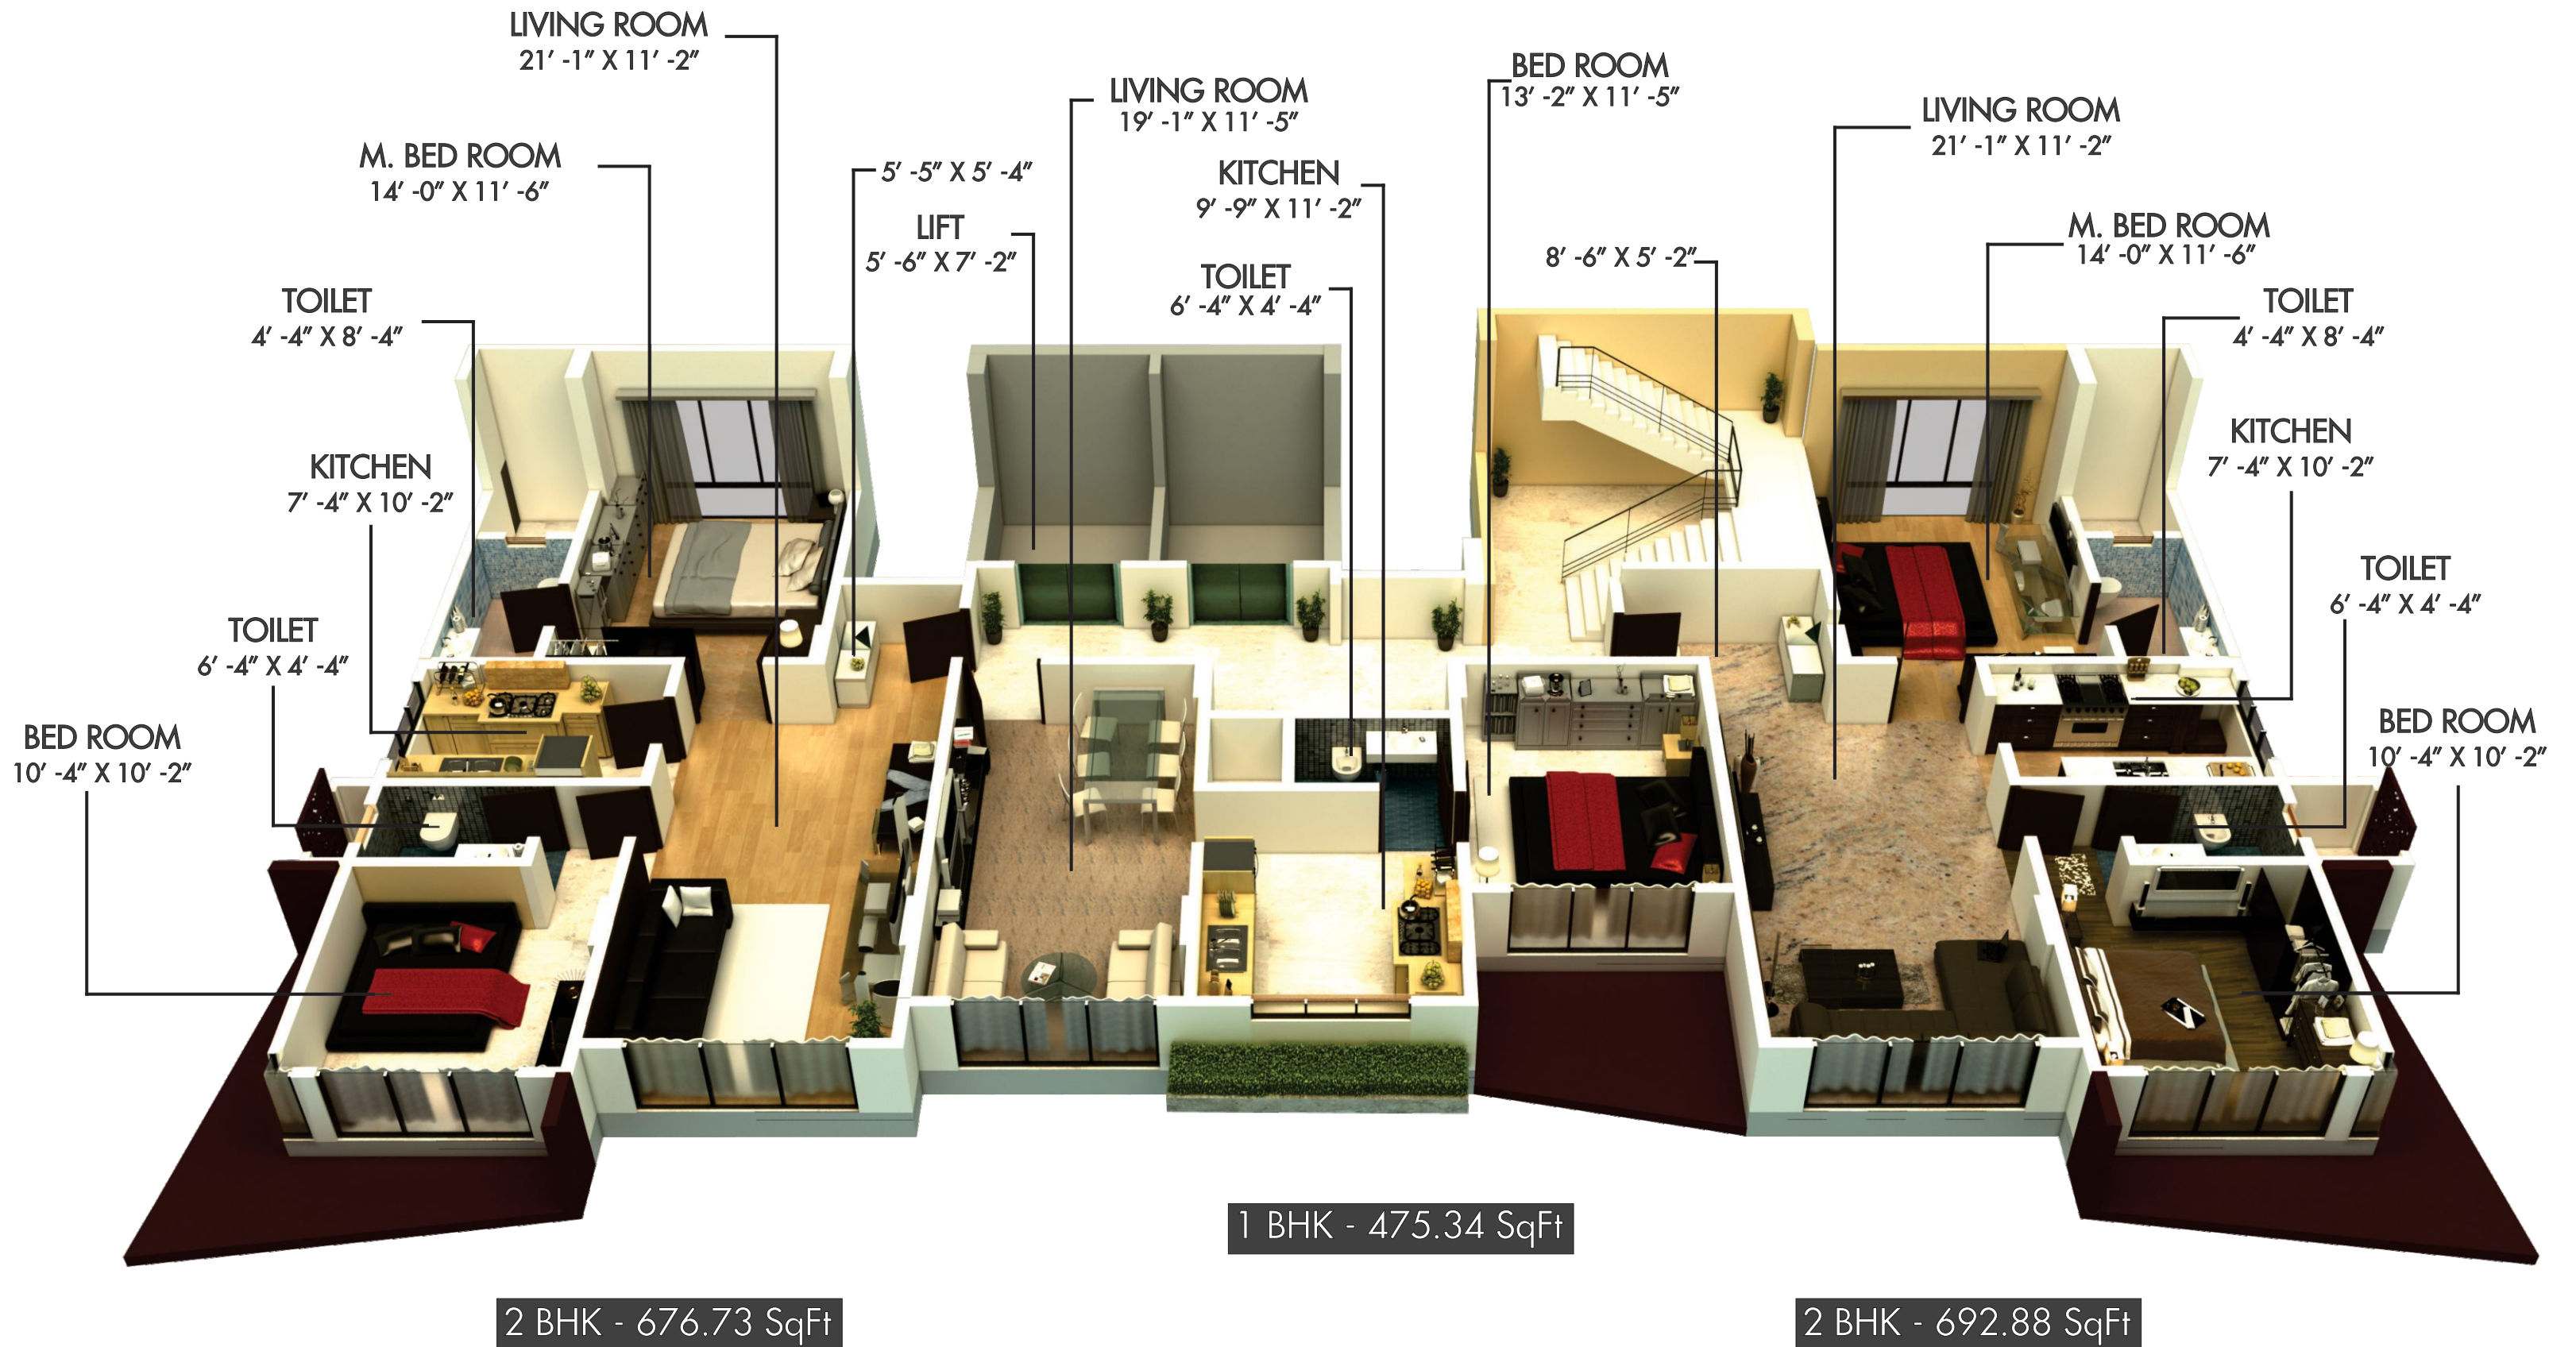

Living Room

Happiness is taking a long warm bath

- * Designer bathrooms with tiles upto door heights
- * Marble/Granite door frame for bathroom
- * Premium Sanitary fittings
- * Wash basin with granite platform

Bathroom

Live life with a little spice

- * Modular kitchen with granite top
- * Exhaust fan, stainless steel sink
- * Loft for the storage
- * Electric light points and provision for washing machine

Healthy Kitchen

- * Wake up each morning to enjoy beautiful thematic garden
- * First rays of the rising sun
- * Enjoy morning & evening jogging in beauty of nature

Terrace Garden

Typical Floor Plan