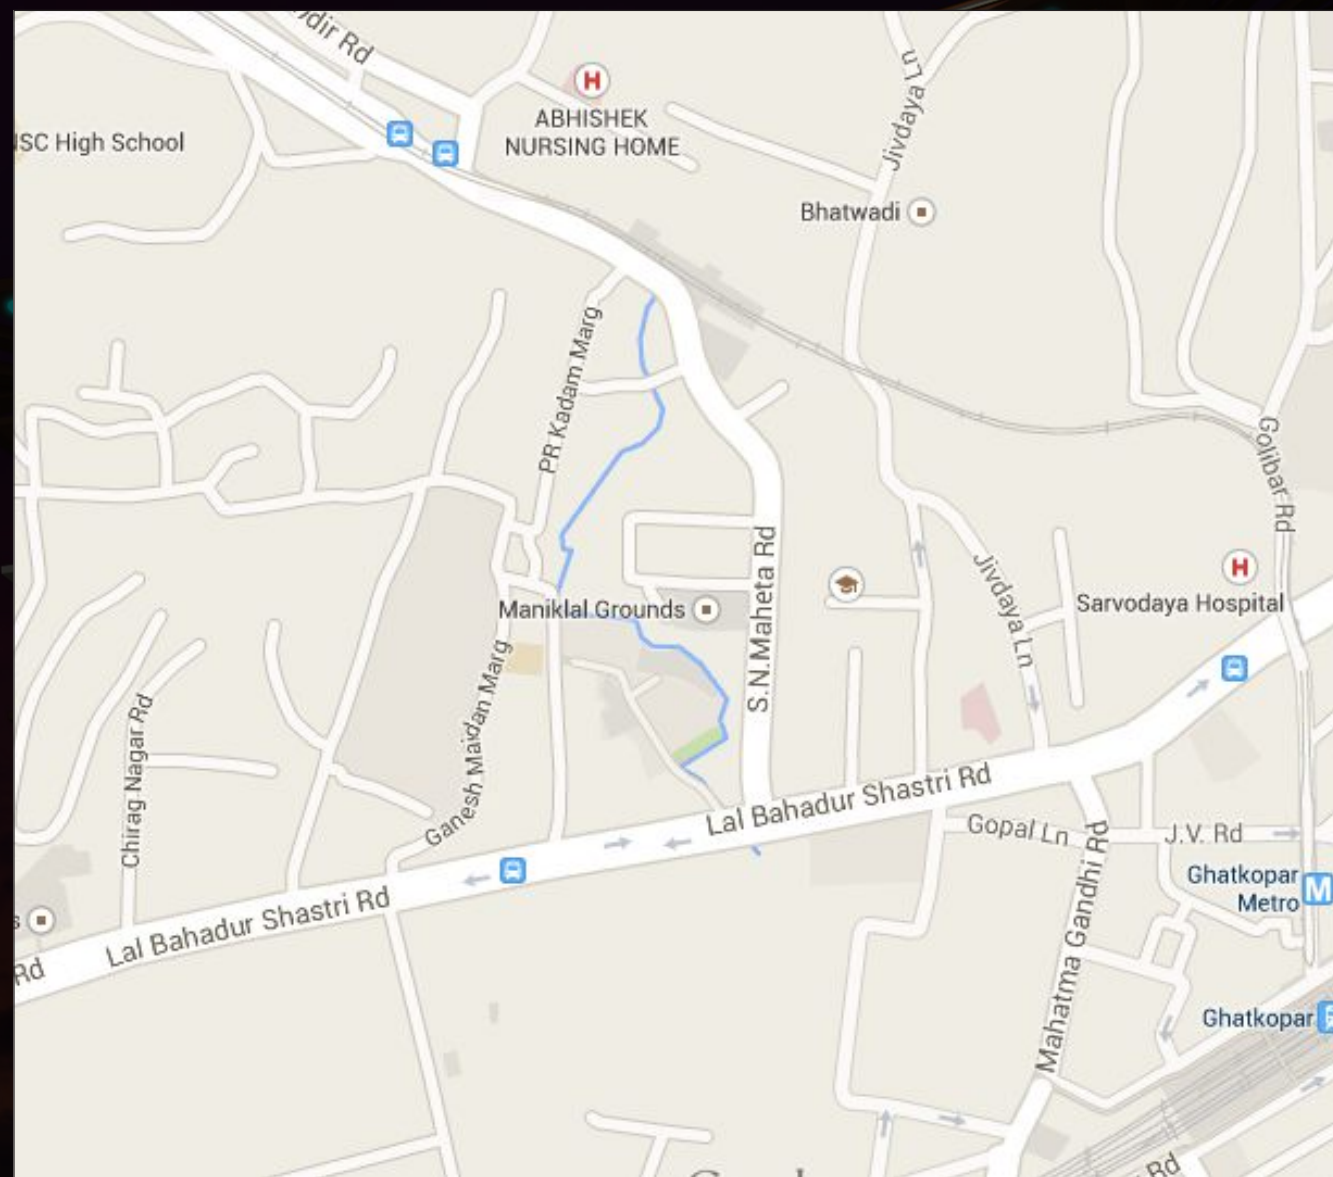

Location Map

Hilton Enclave
Jivdaya Lane, R. B. Kadam Marg,
Off. L. B. S. Road, Ghatkopar (W),
Mumbai - 400 086

inquiry@barvalias.com

www.hiltondevelopers.com

FOR BOOKING CALL +91 7715 800 800

Hilton Enclave