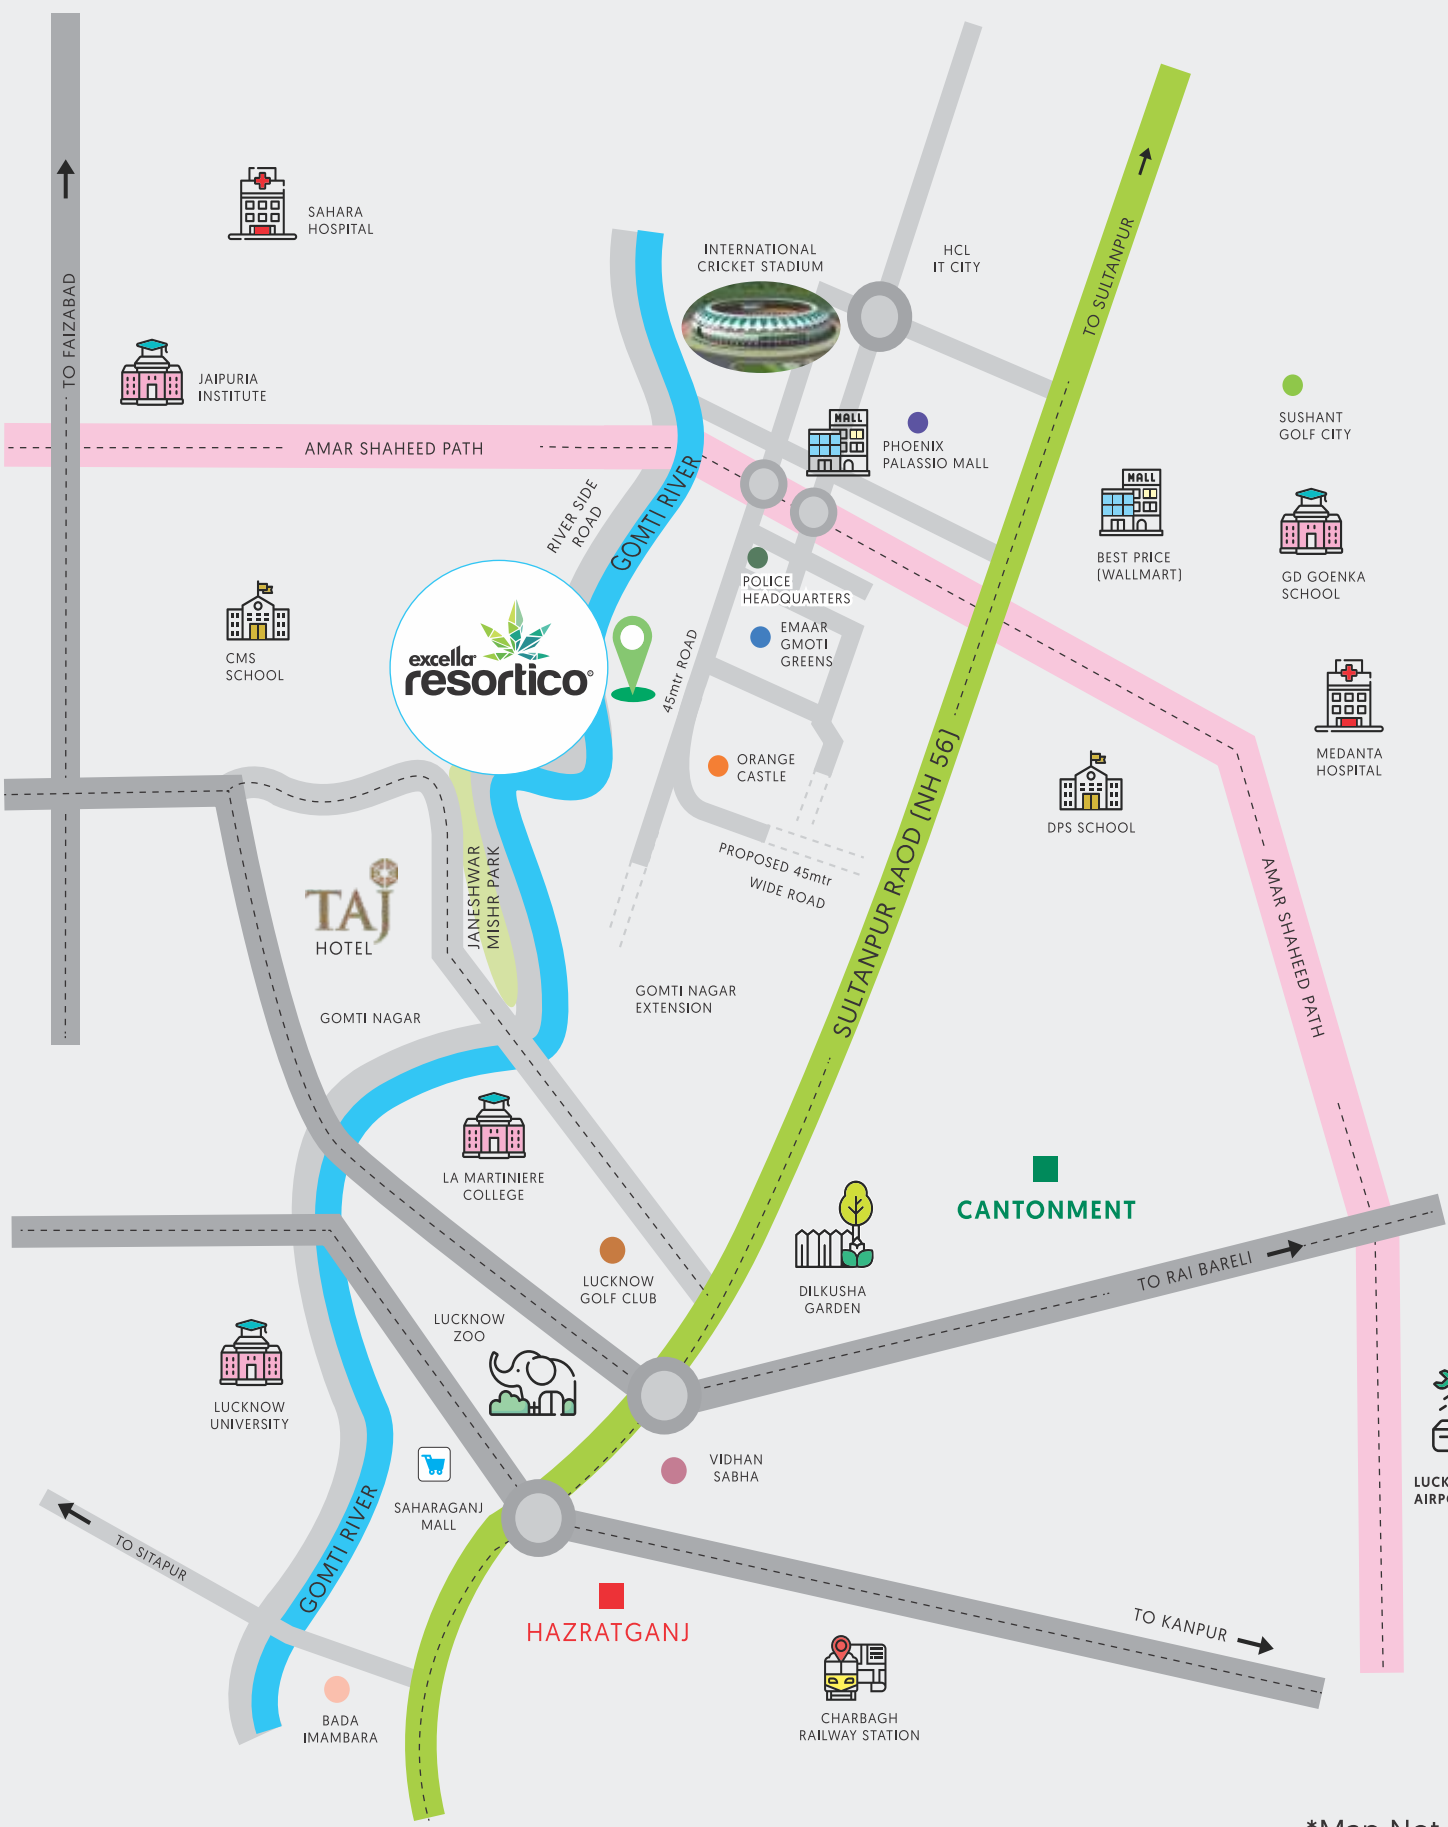

LOCATION MAP

DISTANCE MILESTONES*

- **02 Minutes**
  - Drive to Police Headquarter
- **05 Minutes**
  - Drive to International Cricket Stadium
  - Drive to Phoenix Palassio Mall
- **07 Minutes**
  - Drive to IT City
  - Drive to Lulu Mall
  - Drive to Medanta Hospital
- **08 Minutes**
  - Drive to Gomti Nagar
- **15 Minutes**
  - Drive to Airport
- **20 Minutes**
  - Drive to Hazratganj
- **25 Minutes**
  - Drive to Lucknow Railway Station

*Approx time

*Map Not to Scale