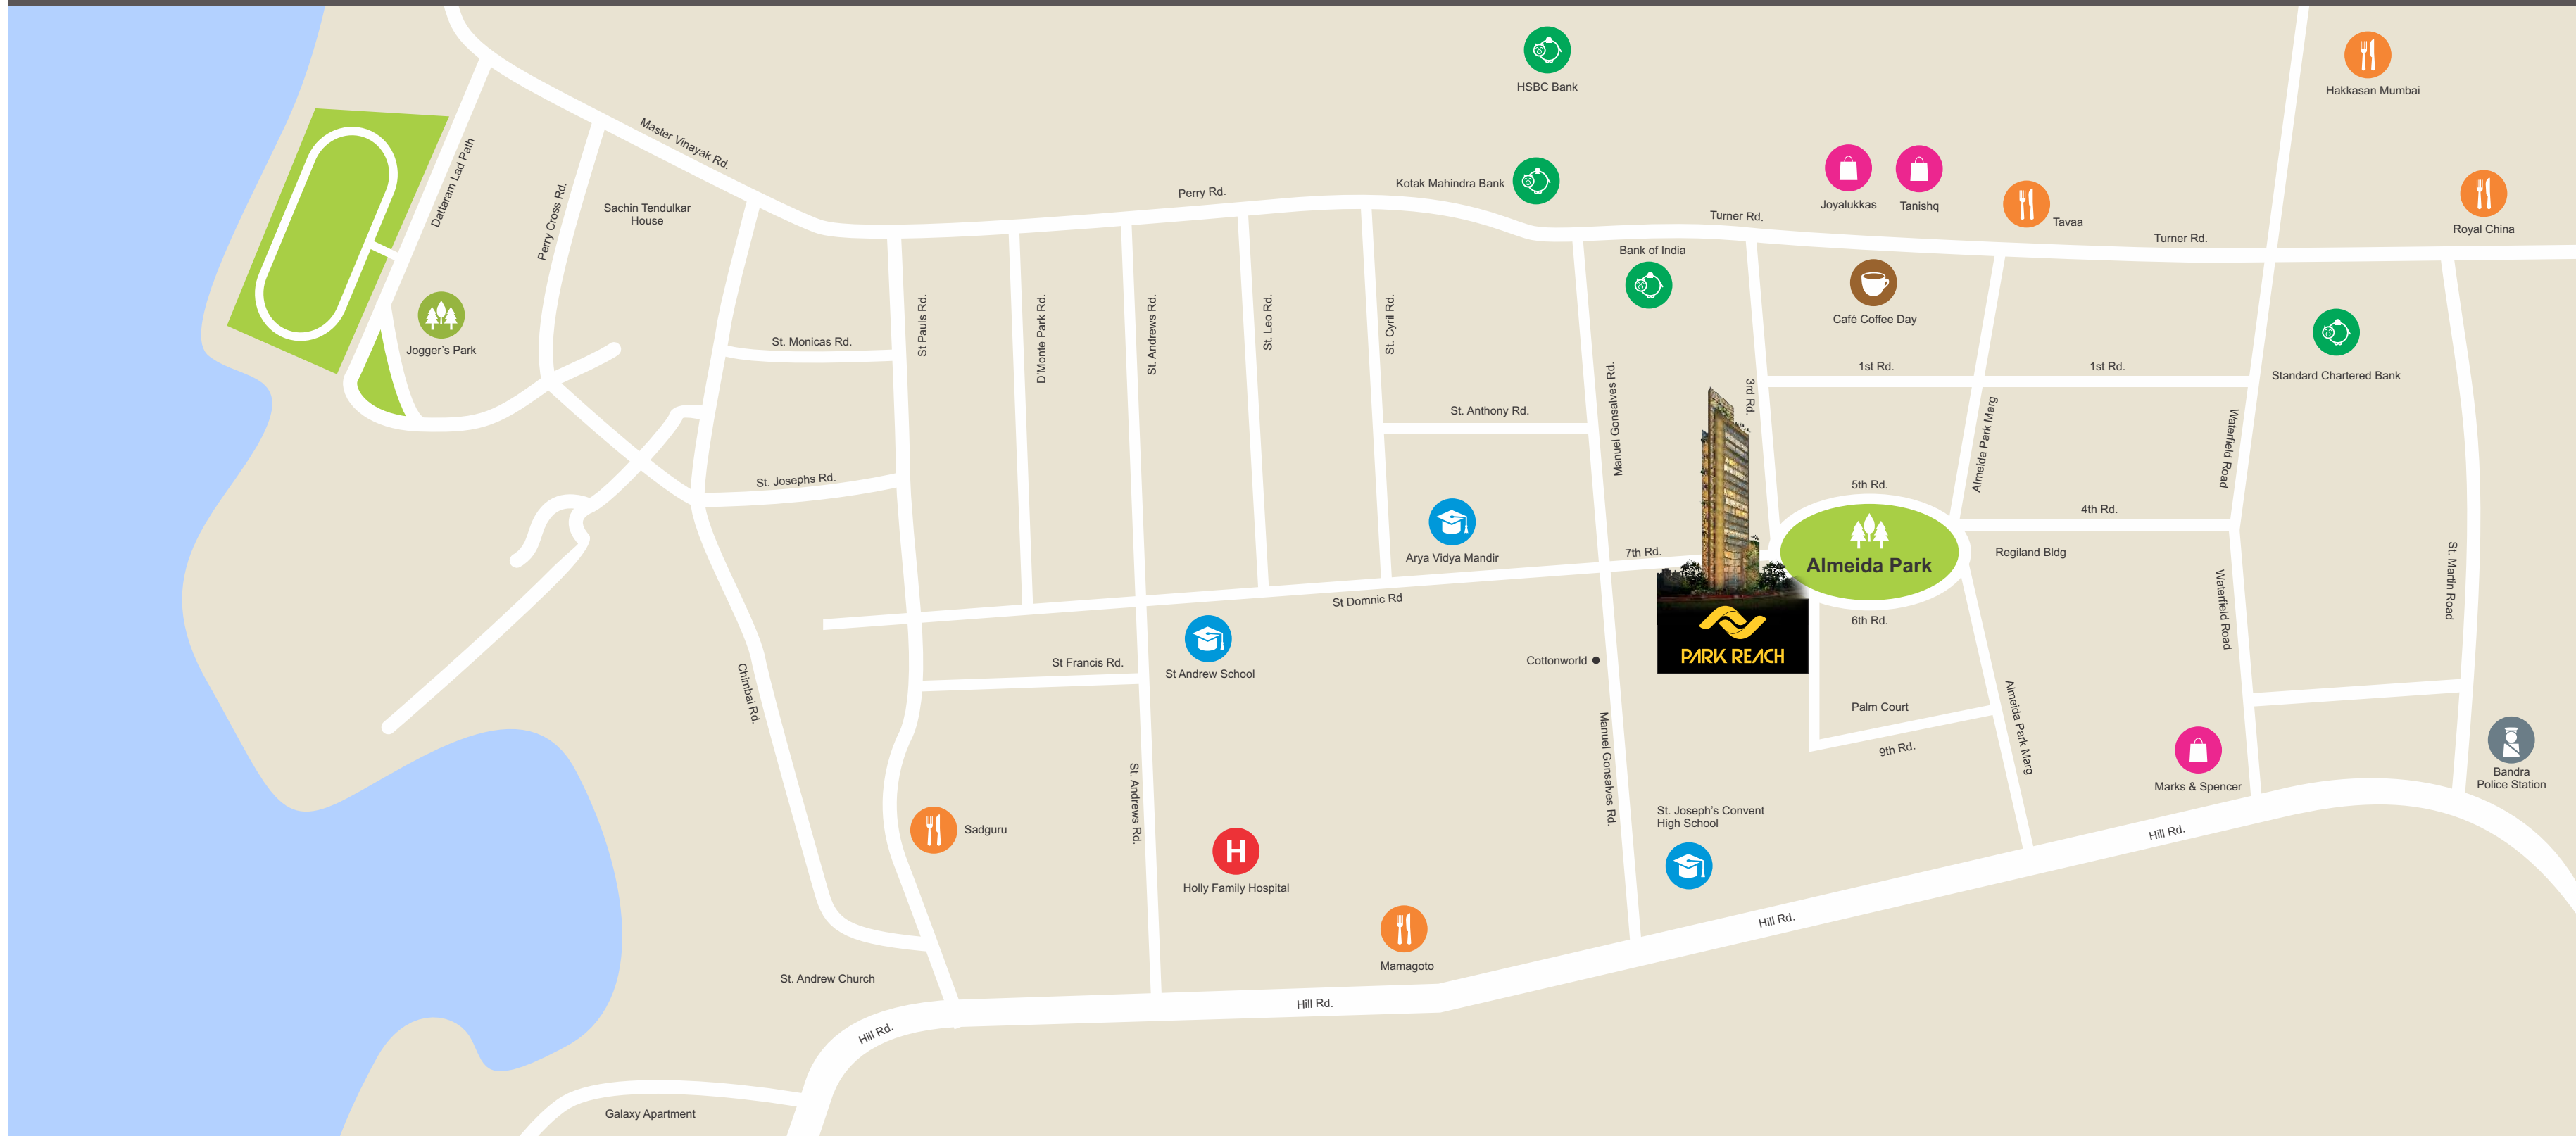

Front Elevation

Back Elevation