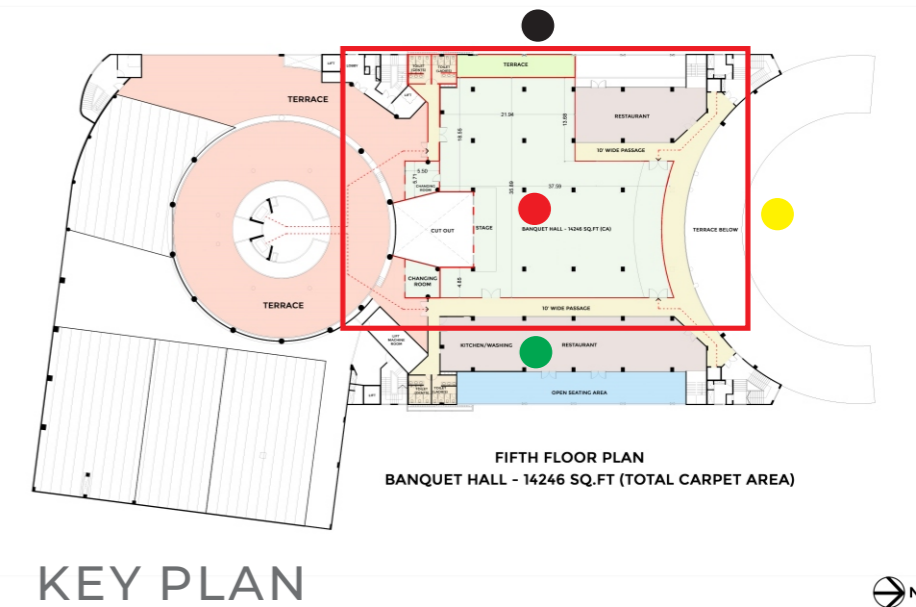

# BANQUET HALL FLOOR PLAN

**FIFTH FLOOR PLAN**  
**BANQUET HALL - 14246 SQ.FT (TOTAL CARPET AREA)**

# BANQUET HALL FLOOR PLAN

BLOWN UP PLAN - BANQUET HALL

KEY PLAN

**RAVIRAJ REALTY**

We Build Benchmarks

# TOILET PLAN

BLOWN UP PLAN - TOILET

- GENTS TOILET  
W.C - 3  
URINAL - 3  
WASH BASIN - 3
- LADIES TOILET  
W.C- 3  
WASH BASIN - 3

KEY PLAN

# ACTUAL BANQUET IMAGES

1. CENTRAL VIEW

2. WEST FACADE

3. CENTRAL VIEW

4. NORTH FACADE

5. EAST FACADE