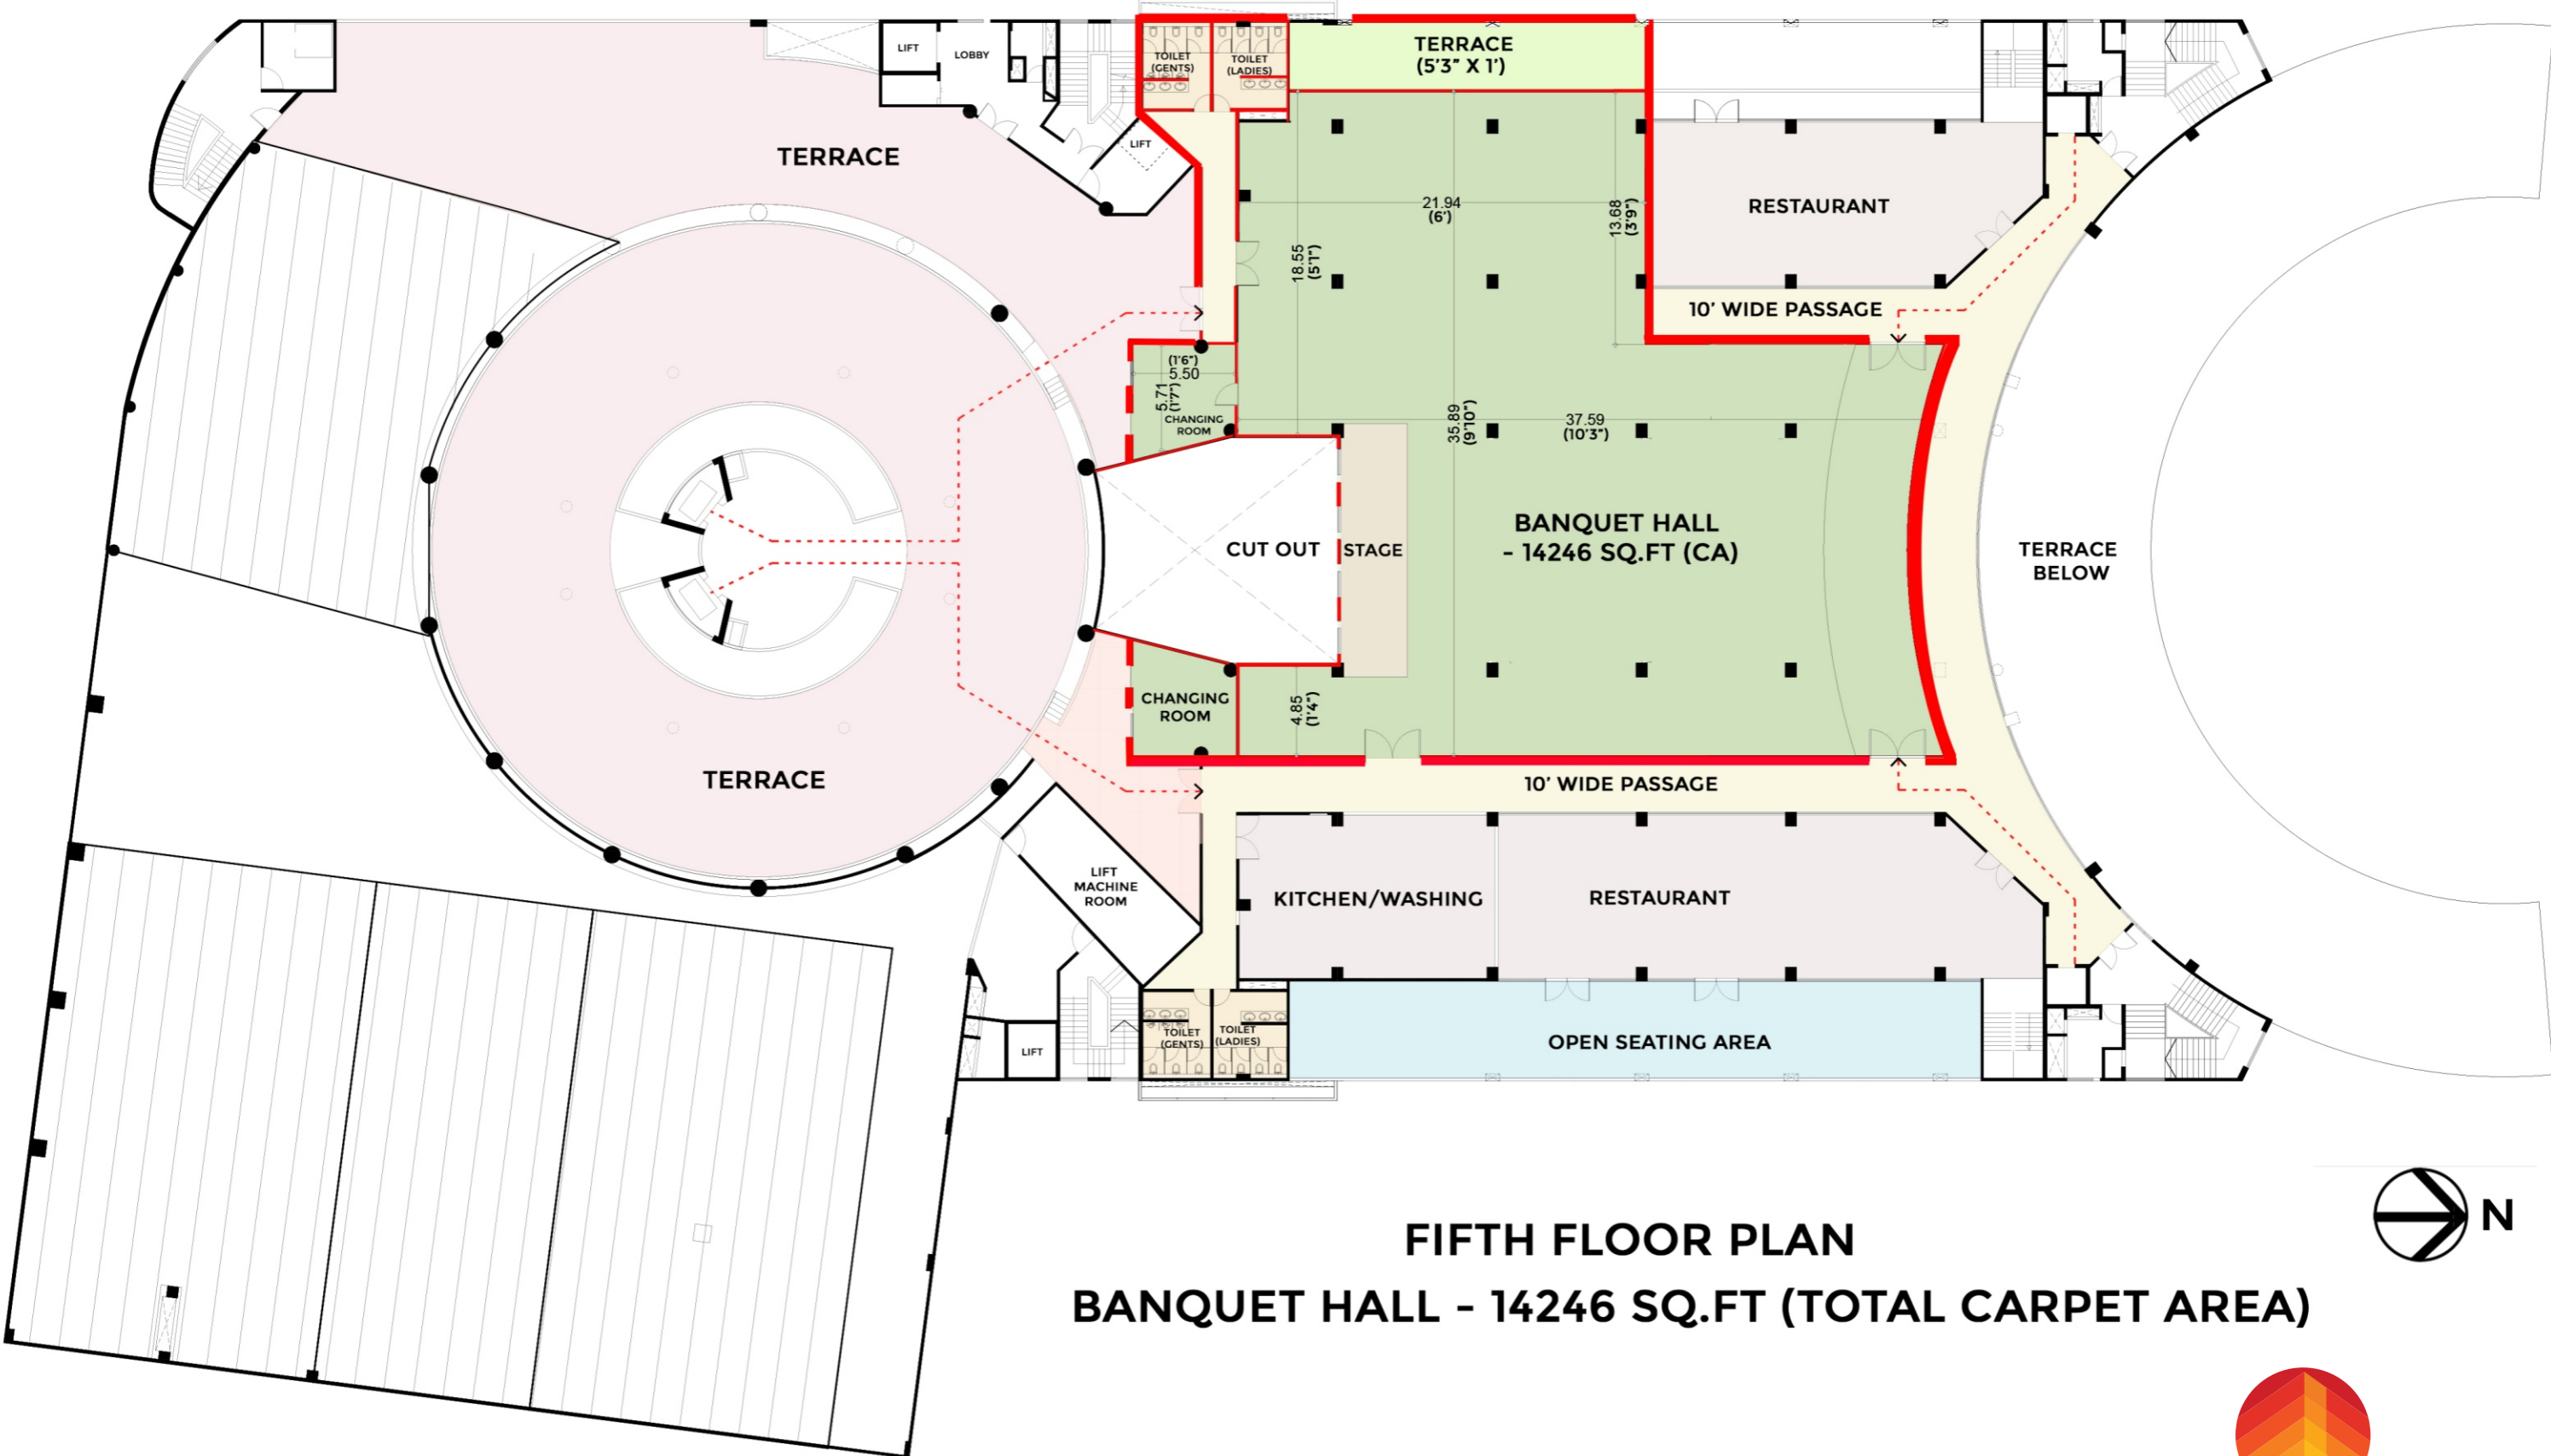

## BANQUET HALL AMENITIES

---

# BANQUET HALL - 14246 CARPET SQFT

# BANQUET HALL FLOOR PLAN

**FIFTH FLOOR PLAN**  
**BANQUET HALL - 14246 SQ.FT (TOTAL CARPET AREA)**