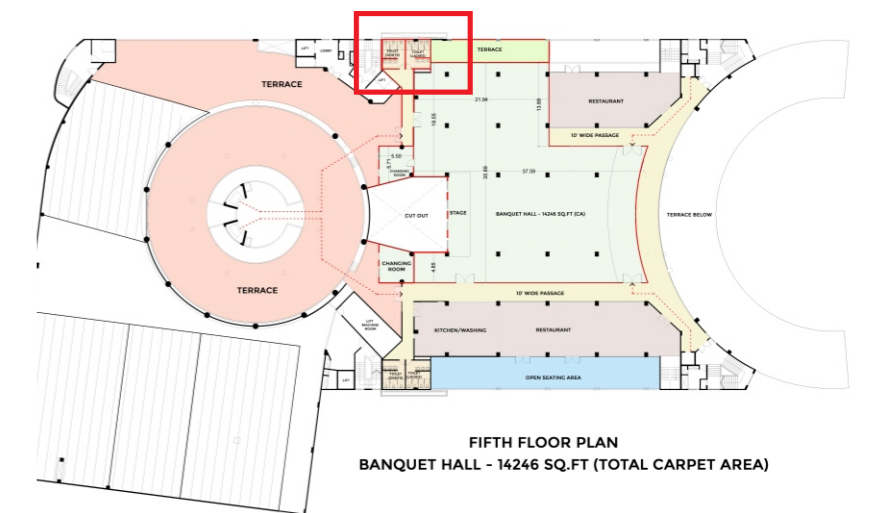

TOILET PLAN

- GENTS TOILET
  W.C - 3
  URINAL - 3
  WASH BASIN - 3
- LADIES TOILET
  W.C- 3
  WASH BASIN - 3

KEY PLAN