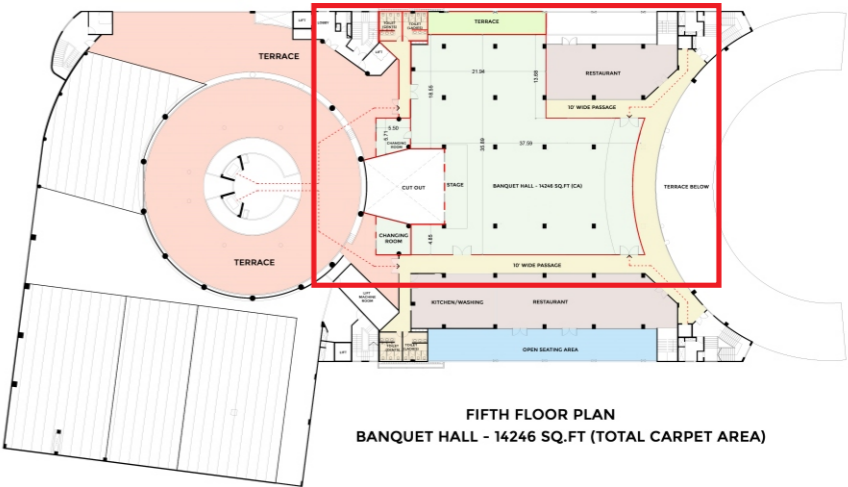

# BANQUET HALL FLOOR PLAN

**FIFTH FLOOR PLAN**  
**BANQUET HALL - 14246 SQ.FT (TOTAL CARPET AREA)**

# BANQUET HALL FLOOR PLAN

BLOWN UP PLAN - BANQUET HALL

KEY PLAN

**RAVIRAJ REALTY**

We Build Benchmarks