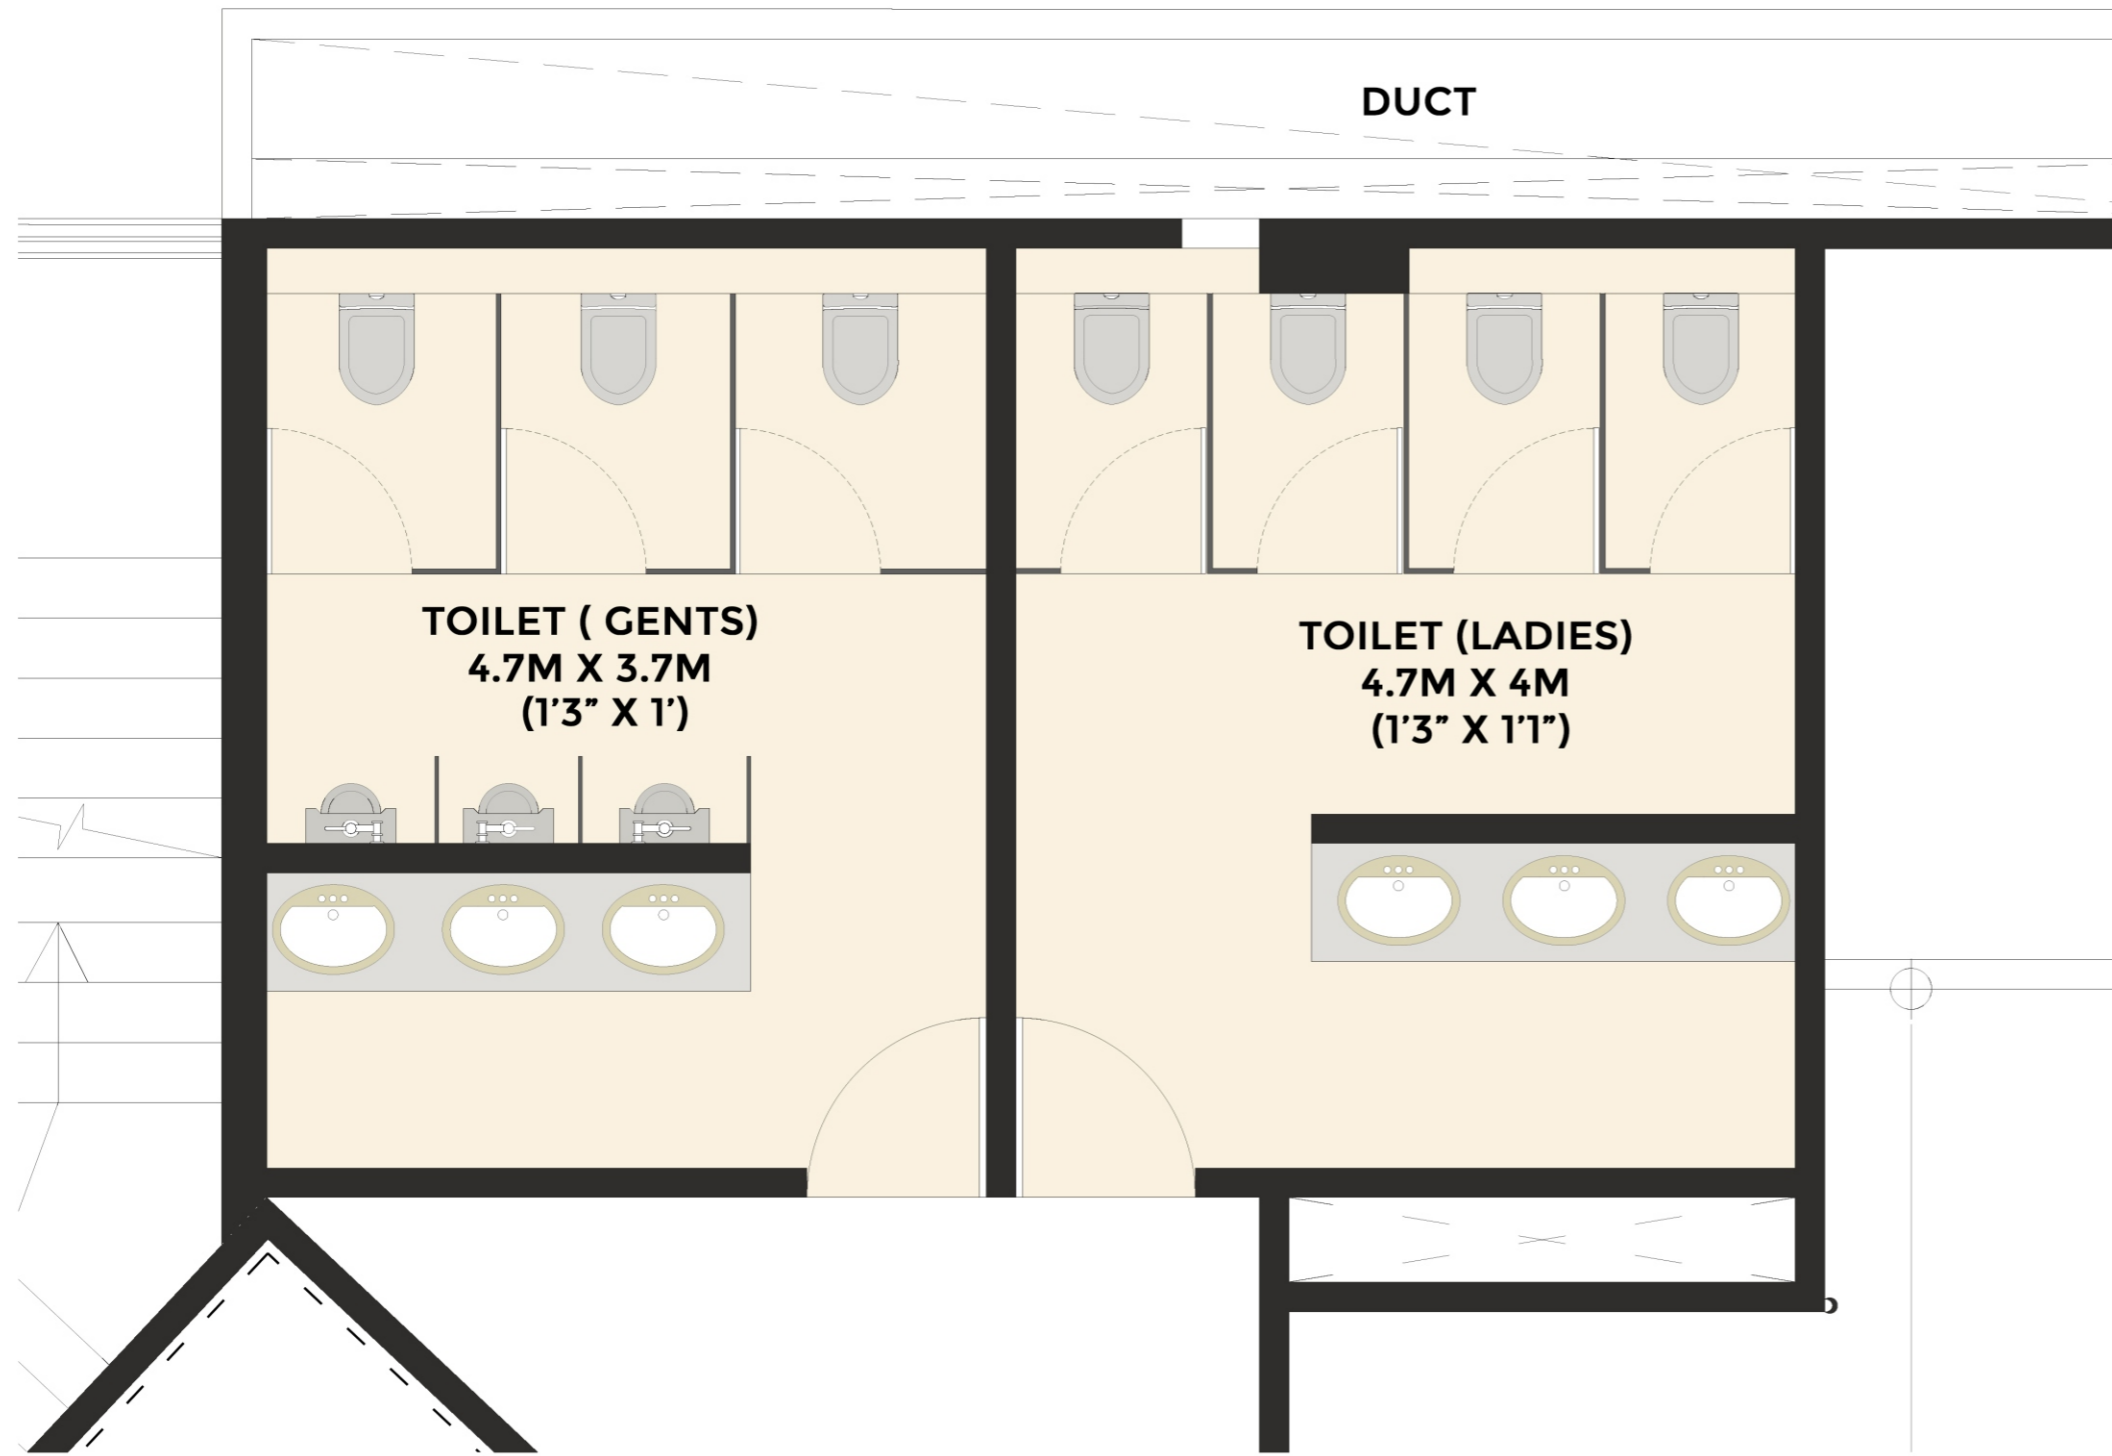

TOILET PLAN

BLOWN UP PLAN - TOILET

- GENTS TOILET
  W.C - 3
  URINAL - 3
  WASH BASIN - 3
- LADIES TOILET
  W.C- 3
  WASH BASIN - 3