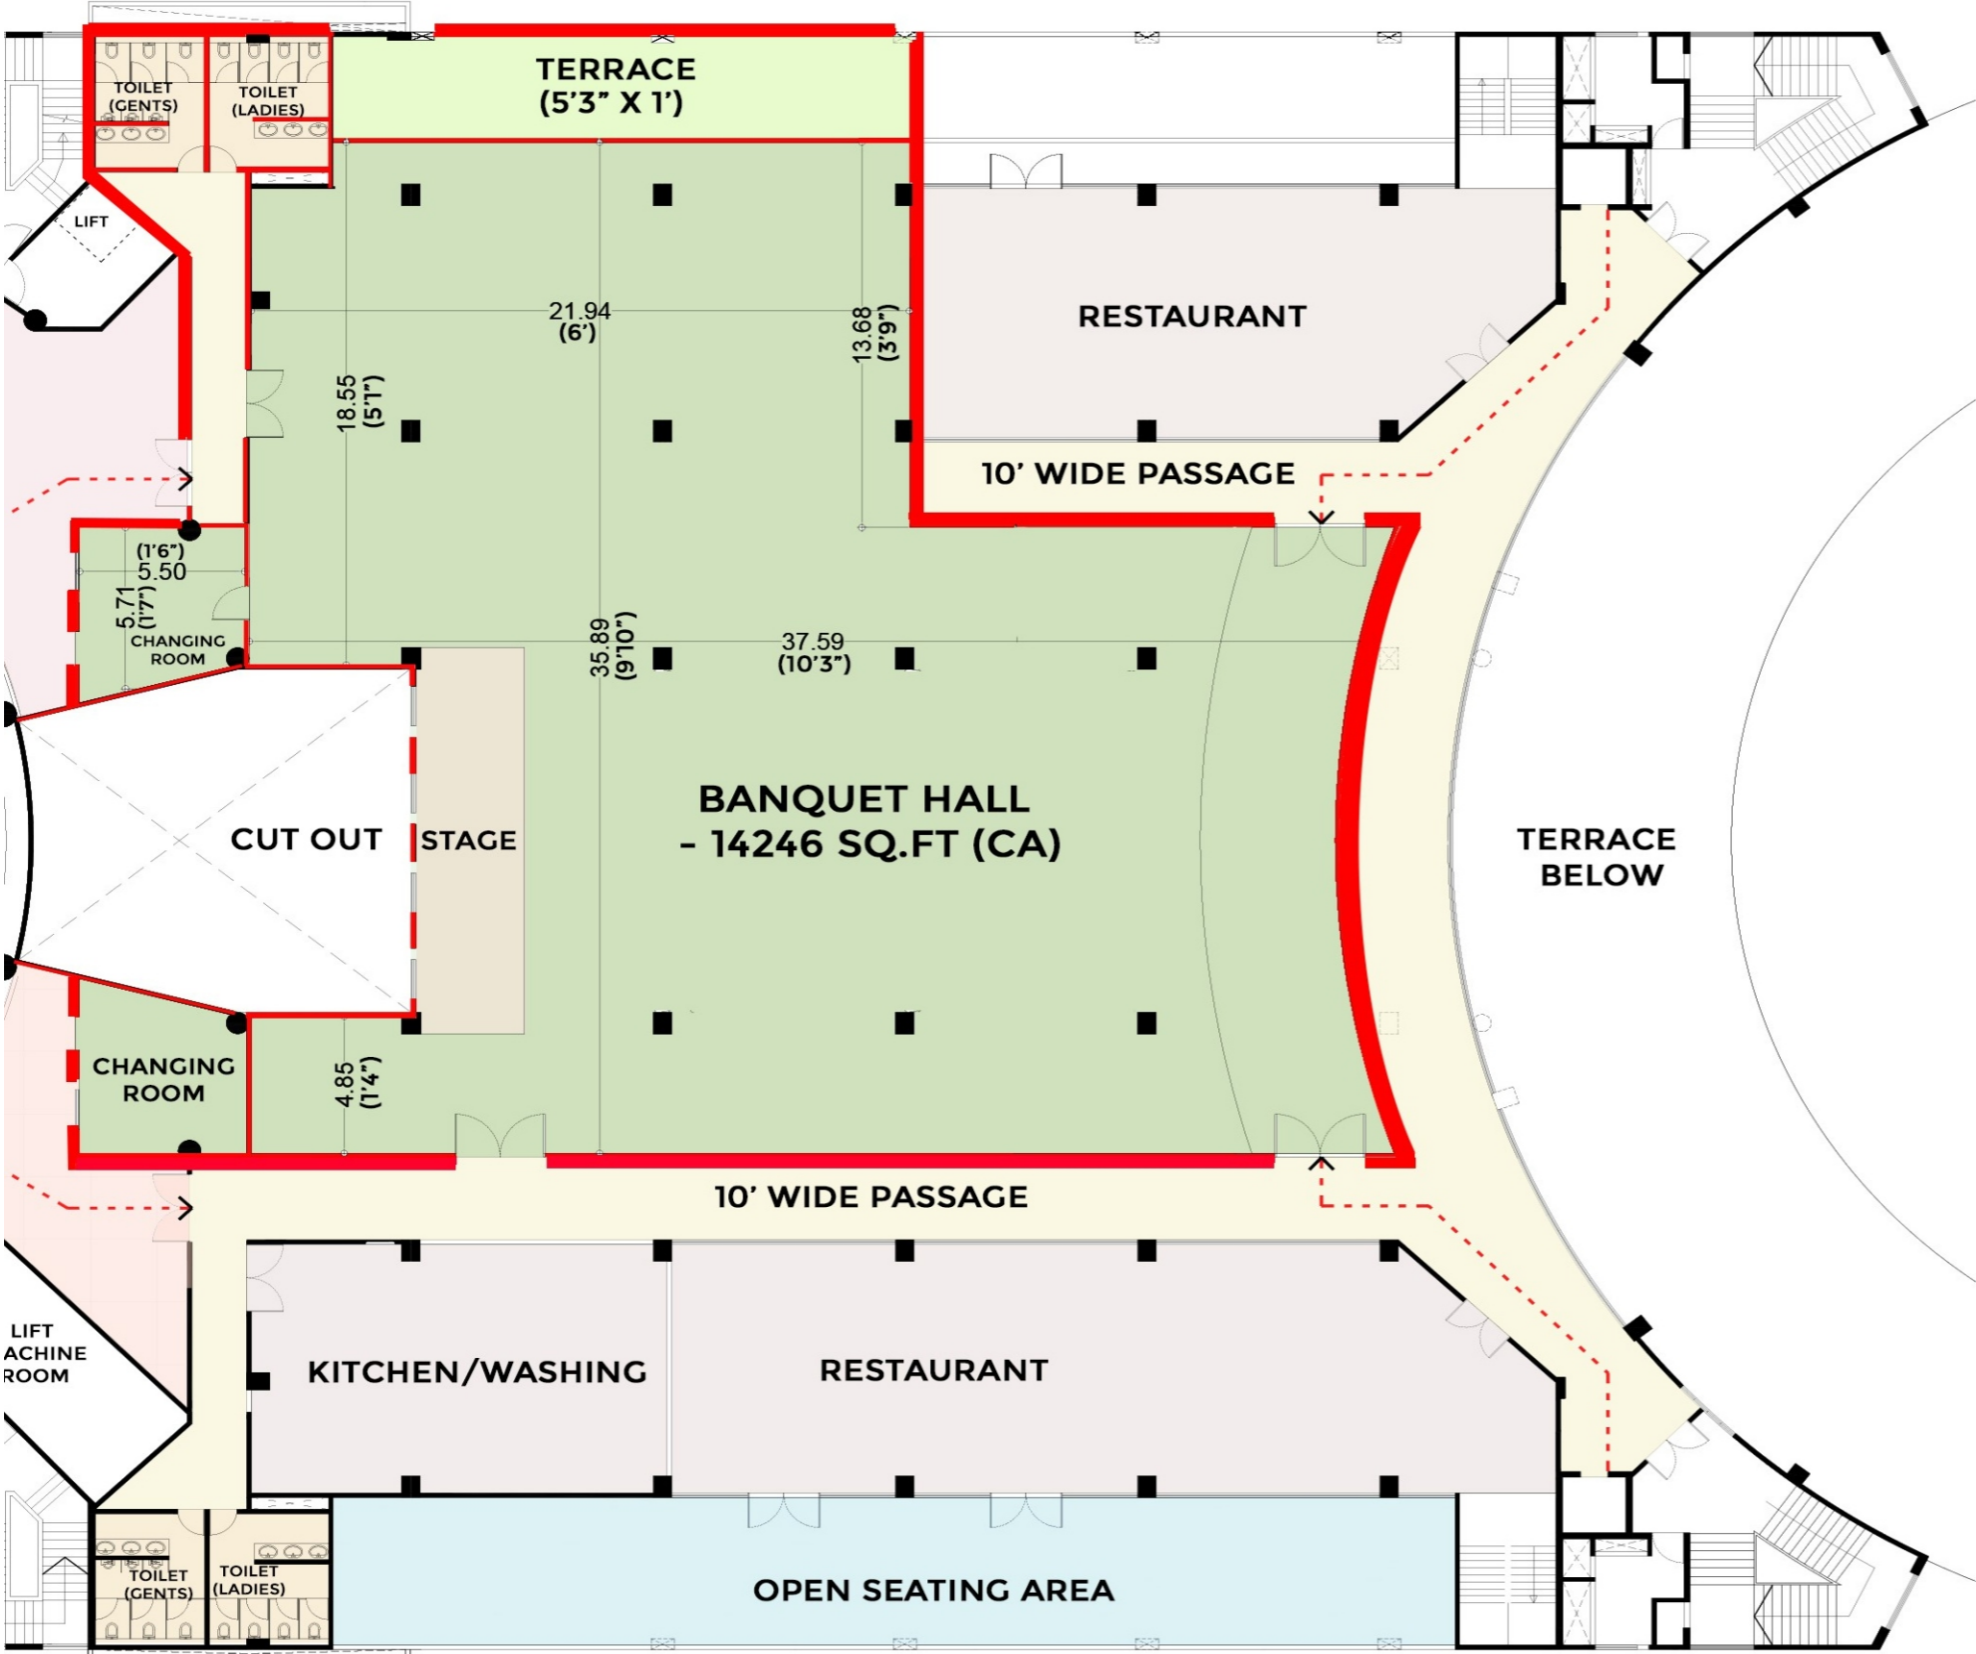

# BANQUET HALL FLOOR PLAN

**FIFTH FLOOR PLAN**  
**BANQUET HALL - 14246 SQ.FT (TOTAL CARPET AREA)**

# BANQUET HALL FLOOR PLAN

BLOWN UP PLAN - BANQUET HALL

KEY PLAN

**RAVIRAJ REALTY**

We Build Benchmarks