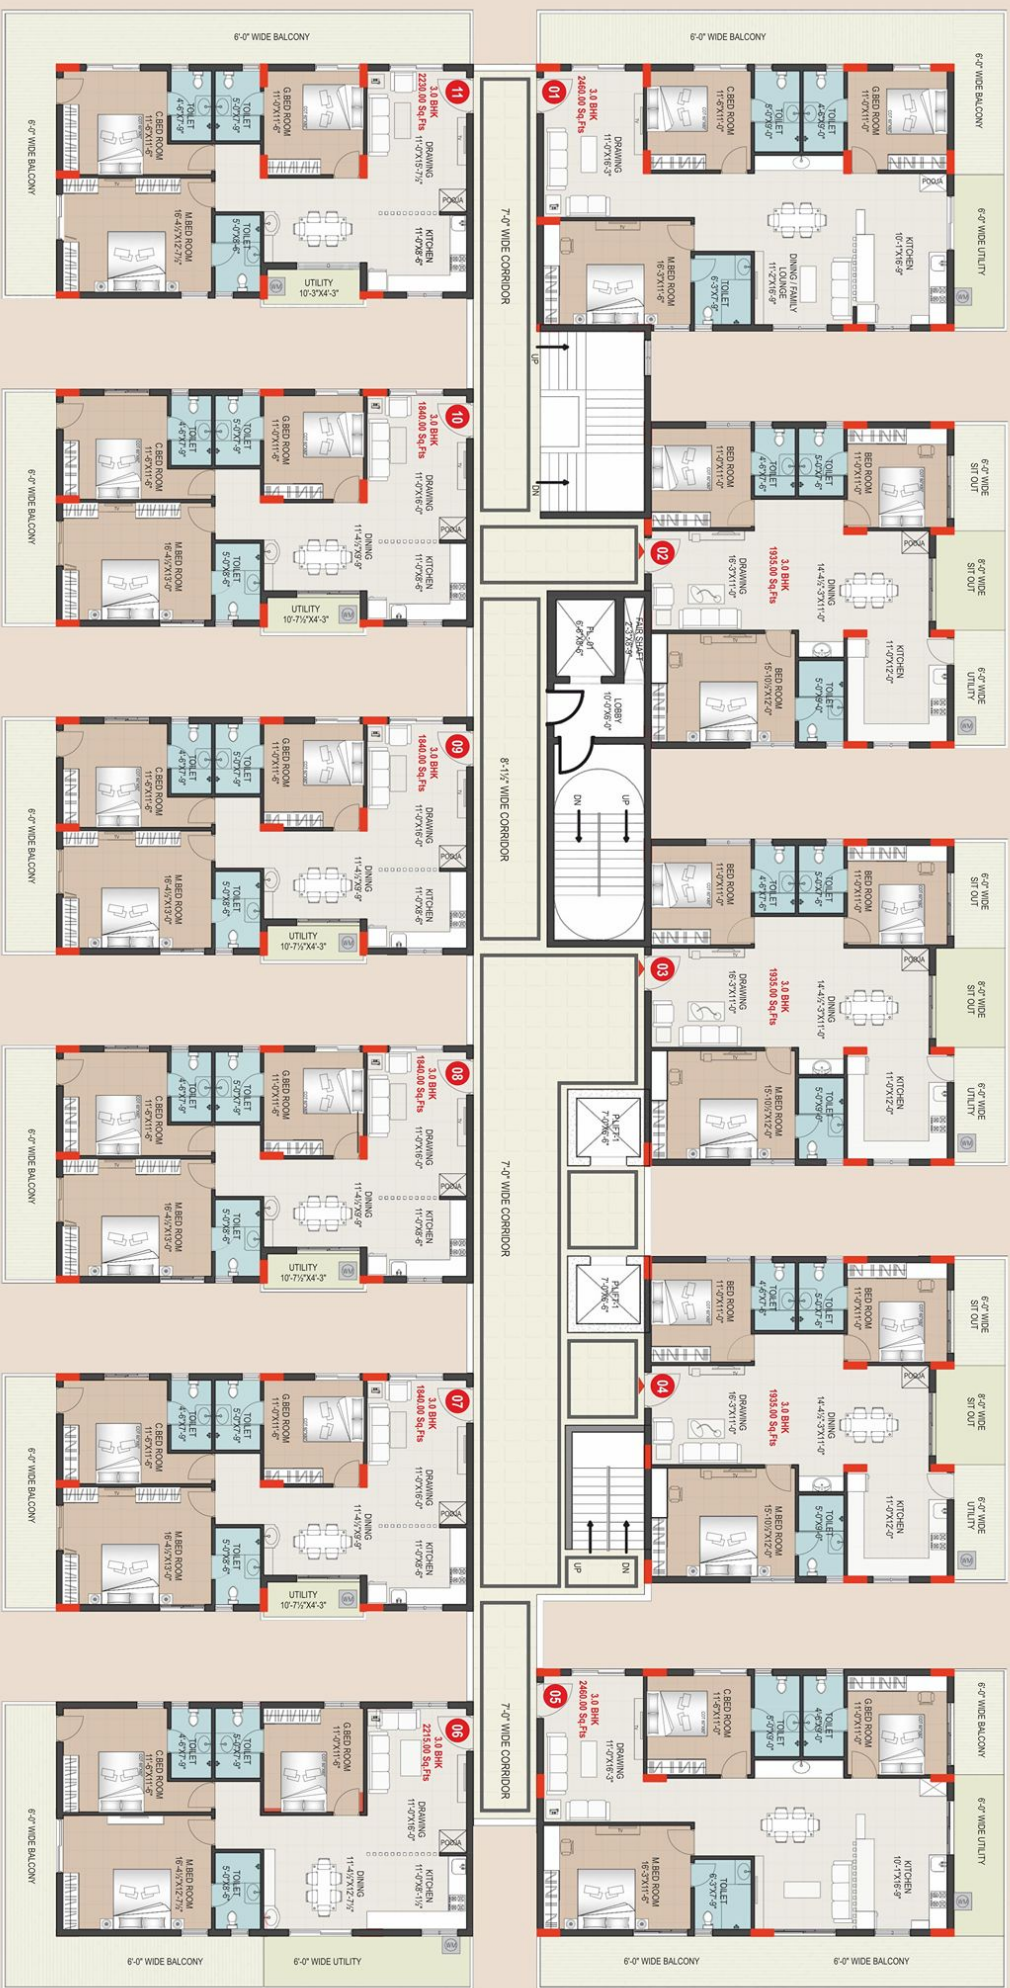

The  
**Bilwa**

RESIDENTIAL APARTMENTS

EXPERIENCE THE LIFE OF  
UTMOST COMFORTS

1840 to 2460 Sft Luxury Flats

Project Approved By

TS RERA No: P01100005944

Growing Global

Project By

# TYPICAL FLOOR PLAN

**SINGLE TOWER**  
**128 FLATS**  
**WIDE BALCONIES**  
**VAASTU COMPLIANT**  
**INDOOR SWIMMING POOL**

Sl.No.	Unit No	Floor		Type	Facing
		First	Typical		
1	A1	Club House	2,460	3 BHK	WEST
2	A2	Club House	1,935	3 BHK	WEST
3	A3	Club House	1,935	3 BHK	WEST
4	A4	Club House	1,935	3 BHK	WEST
5	A5	Club House	2,460	3 BHK	WEST
6	A6	2,215	2,215	3 BHK	EAST
7	A7	1,840	1,840	3 BHK	EAST
8	A8	1,840	1,840	3 BHK	EAST
9	A9	1,840	1,840	3 BHK	EAST
10	A10	1,840	1,840	3 BHK	EAST
11	A11	2,230	2,230	3 BHK	EAST

## KEY PLAN

### INDOOR

- ✓ Double Height Reception
- ✓ Waiting Lounge
- ✓ Spa and Sauna
- ✓ Business Centre / Library
- ✓ Gym / Fitness Centre
- ✓ Swimming Pool
- ✓ Toddler's Pool
- ✓ Mini Theatre
- ✓ Indoor Games
- ✓ Club House
- ✓ Guest Rooms
- ✓ Manjeera Water
- ✓ 24 Hours Security / CCTV
- ✓ 24 Hours Water Supply