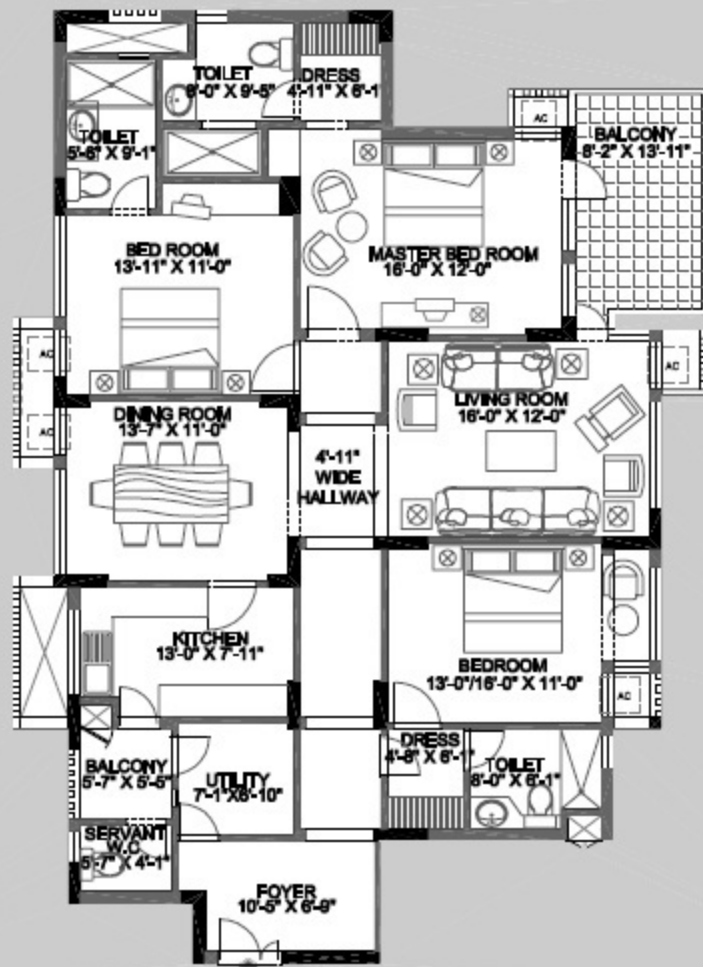

EWS (OPEN)

Garden Greens (G+2) 1-4 Phase I

COMMUNITY
CENTRE

NO ENTRY

Santitas
Heights
GH-1

4 BED ROOM UNIT

UNIT AREAS	Sq. Mt.	Sft.
SALEABLE AREA	337.55	3632.00

KEY PLAN

3 BED ROOM UNIT

UNIT AREAS	Sq. Mt.	Sft.
SALEABLE AREA	203.99	2195.00

ENTRY

3 BED ROOM UNIT

UNIT AREAS	Sq. Mt.	Sft.
SALEABLE AREA	214.03	2303.00

4 BED ROOM UNIT

UNIT AREAS	Sq. Ft.	Sft.
SALEABLE AREA	277.14	2982.00