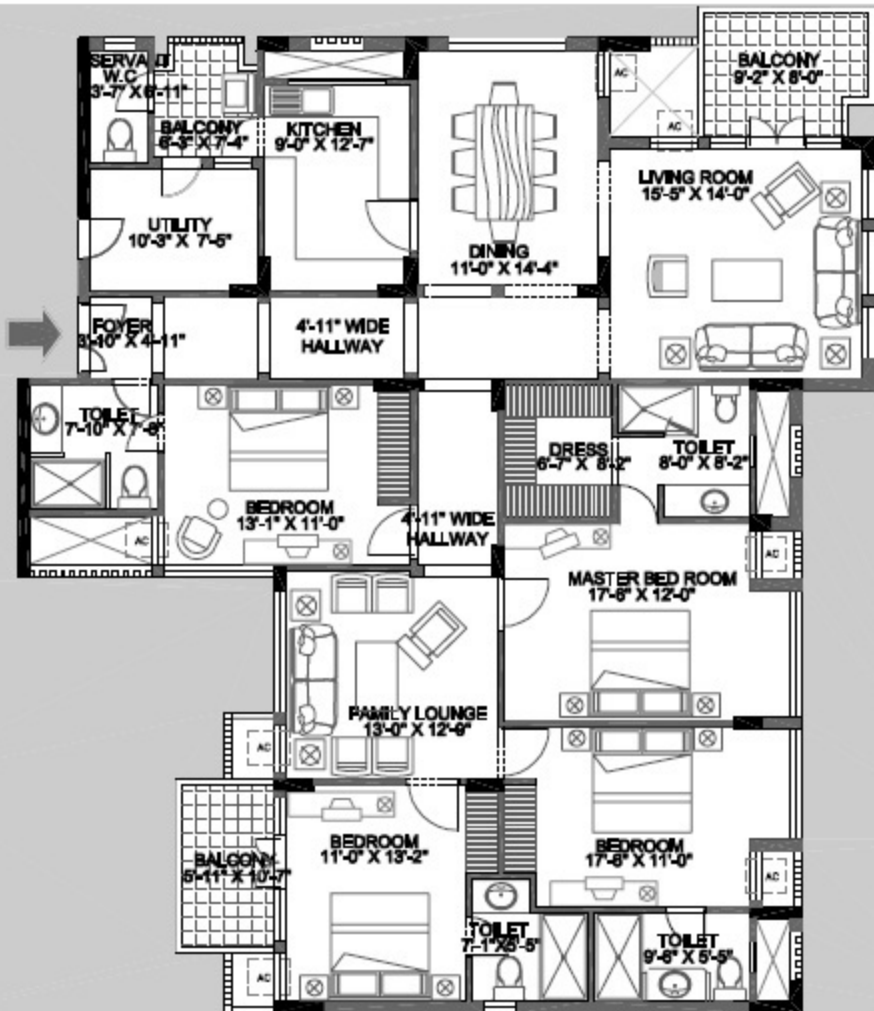

3 BED ROOM UNIT

UNIT AREAS	Sq. Mt.	Sft.
SALEABLE AREA	203.99	2195.00

ENTRY

3 BED ROOM UNIT

UNIT AREAS	Sq. Mt.	Sft.
SALEABLE AREA	214.03	2303.00

4 BED ROOM UNIT

UNIT AREAS	Sq. Ft.	Sft.
SALEABLE AREA	277.14	2982.00