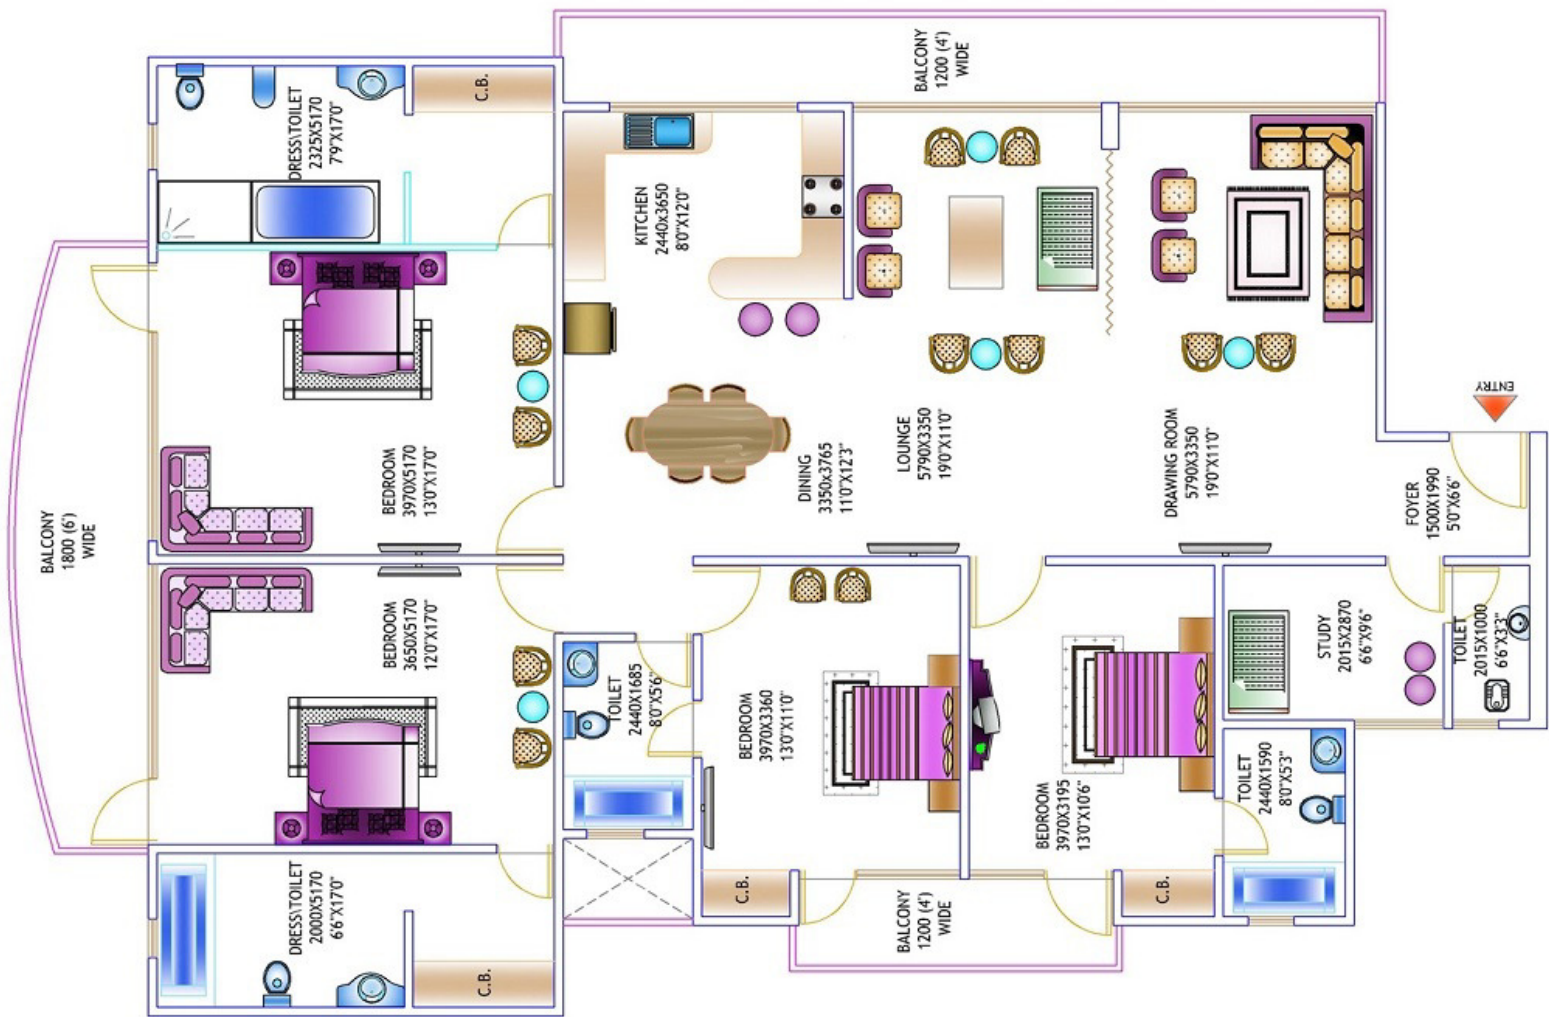

### LEGEND

1. CHILDREN'S PLAY
2. TENNIS COURT
3. BASKET BALL COURT
4. BARBEQUE
5. PARTY LAWN
6. GAZEBO
7. AQUA CANAL
8. MAIN POOL
9. CLUB
10. OPEN AIR THEATRE
11. STAGE
12. KID'S POOL
13. DECK/JETTY
14. ENTRANCE GATE
15. SKATING RINK
16. SAND PIT
17. HOT WATER POOL
18. CASCADE
19. MEDICAL FACILITY
20. MEDITATION CENTER

- Service Apartment (Type A)
- Service Apartment (Type B)
- 2 Bed (Avg Area)
- 2 Bed + Study
- 3 Bed + 2 Toilet
- 3 Bed + 3 Toilet + Study
- 4 Bed + 4 Toilet + Study
- 4 Bed + 4 Toilet + Lounge
- Commercial/Club

# Location Map