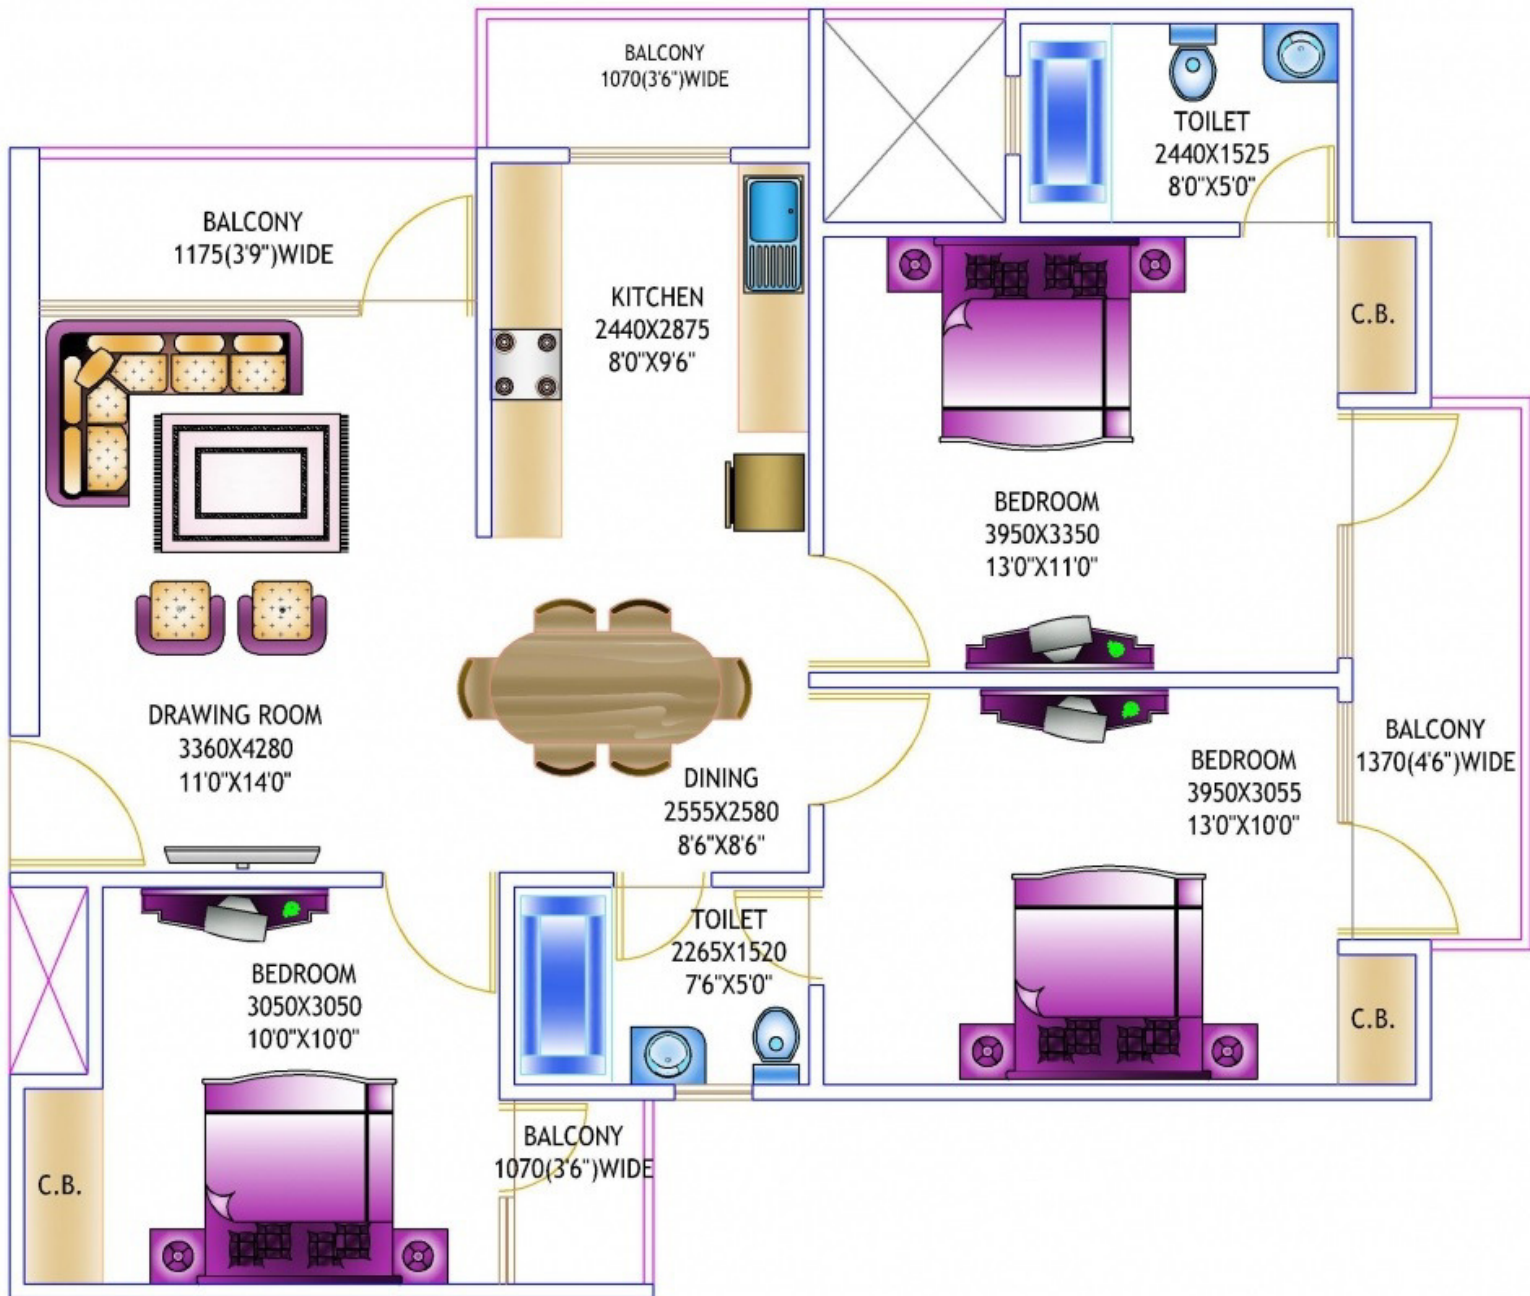

BRINGING GLORY TO YOUR LIFE  
SECTOR-46, NOIDA

### LEGEND

1. CHILDREN'S PLAY
2. TENNIS COURT
3. BASKET BALL COURT
4. BARBEQUE
5. PARTY LAWN
6. GAZEBO
7. AQUA CANAL
8. MAIN POOL
9. CLUB
10. OPEN AIR THEATRE
11. STAGE
12. KID'S POOL
13. DECK/JETTY
14. ENTRANCE GATE
15. SKATING RINK
16. SAND PIT
17. HOT WATER POOL
18. CASCADE
19. MEDICAL FACILITY
20. MEDITATION CENTER

- Service Apartment (Type A)
- Service Apartment (Type B)
- 2 Bed (Avg Area)
- 2 Bed + Study
- 3 Bed + 2 Toilet
- 3 Bed + 3 Toilet + Study
- 4 Bed + 4 Toilet + Study
- 4 Bed + 4 Toilet + Lounge
- Commercial/Club

# Location Map