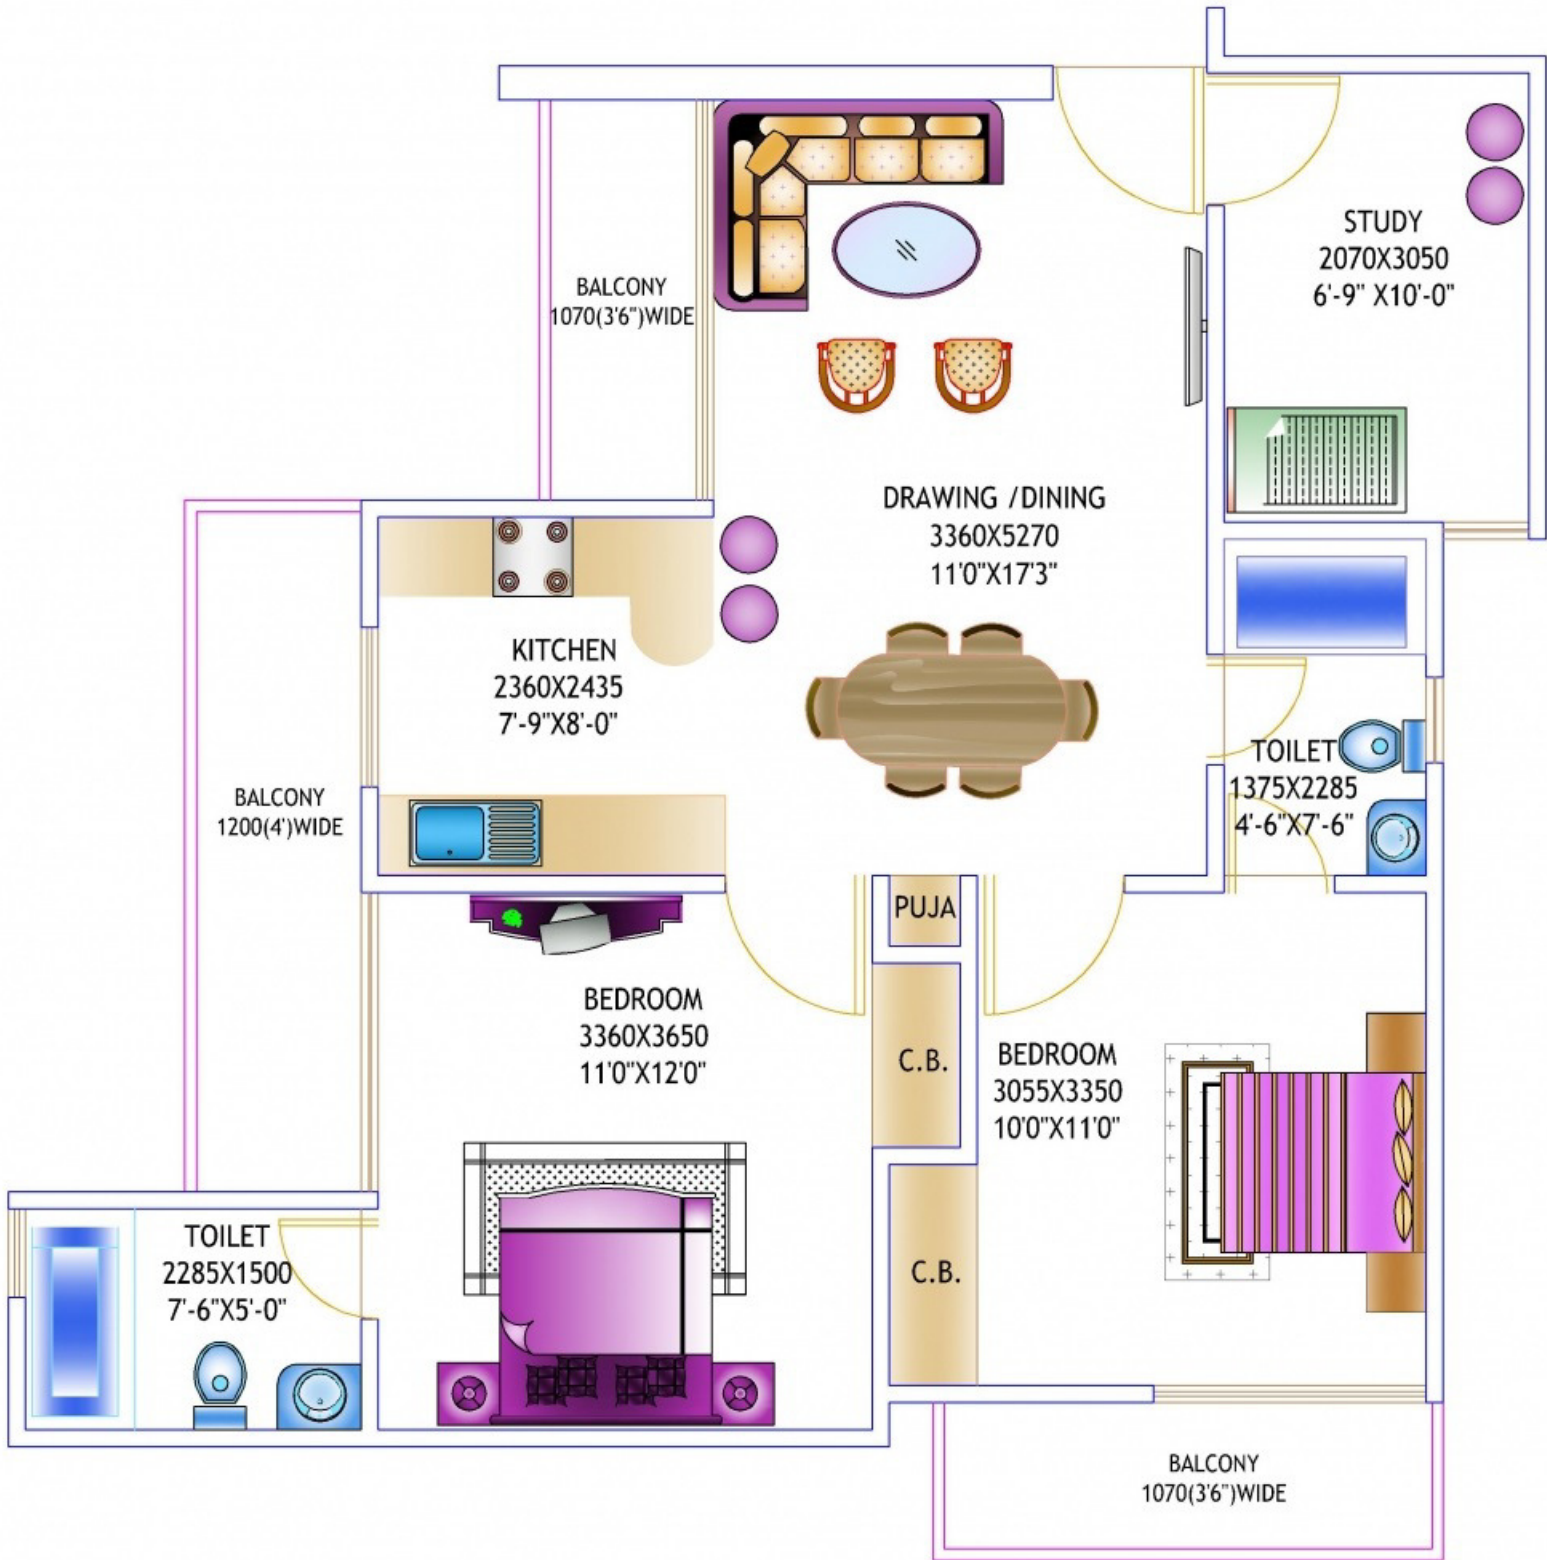

BRINGING GLORY TO YOUR LIFE  
SECTOR-46, NOIDA

### LEGEND

1. CHILDREN'S PLAY
2. TENNIS COURT
3. BASKET BALL COURT
4. BARBEQUE
5. PARTY LAWN
6. GAZEBO
7. AQUA CANAL
8. MAIN POOL
9. CLUB
10. OPEN AIR THEATRE
11. STAGE
12. KID'S POOL
13. DECK/JETTY
14. ENTRANCE GATE
15. SKATING RINK
16. SAND PIT
17. HOT WATER POOL
18. CASCADE
19. MEDICAL FACILITY
20. MEDITATION CENTER

- Service Apartment (Type A)
- Service Apartment (Type B)
- 2 Bed (Avg Area)
- 2 Bed + Study
- 3 Bed + 2 Toilet
- 3 Bed + 3 Toilet + Study
- 4 Bed + 4 Toilet + Study
- 4 Bed + 4 Toilet + Lounge
- Commercial/Club