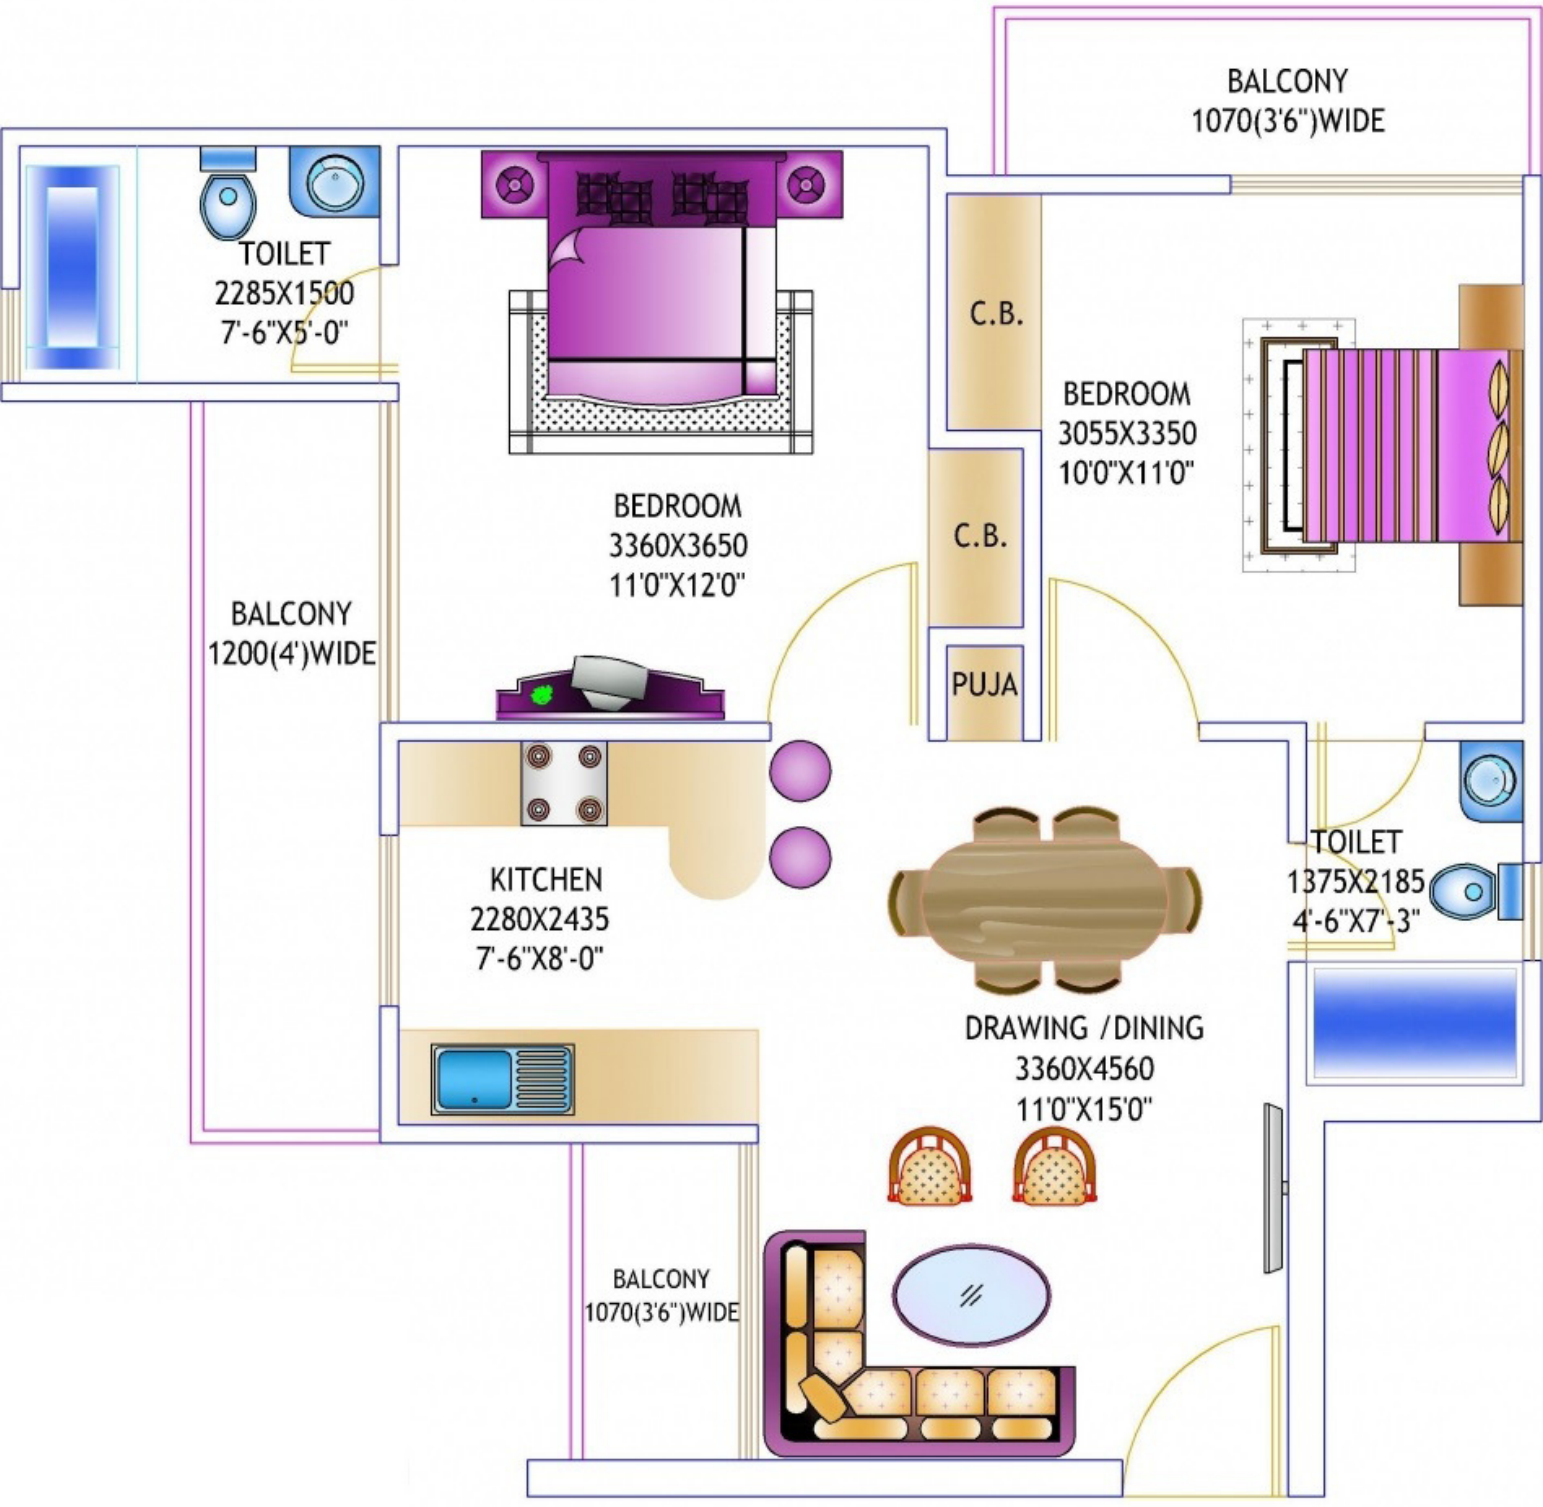

BRINGING GLORY TO YOUR LIFE  
SECTOR-46, NOIDA

### LEGEND

1. CHILDREN'S PLAY
2. TENNIS COURT
3. BASKET BALL COURT
4. BARBEQUE
5. PARTY LAWN
6. GAZEBO
7. AQUA CANAL
8. MAIN POOL
9. CLUB
10. OPEN AIR THEATRE
11. STAGE
12. KID'S POOL
13. DECK/JETTY
14. ENTRANCE GATE
15. SKATING RINK
16. SAND PIT
17. HOT WATER POOL
18. CASCADE
19. MEDICAL FACILITY
20. MEDITATION CENTER

- Service Apartment (Type A)
- Service Apartment (Type B)
- 2 Bed (Avg Area)
- 2 Bed + Study
- 3 Bed + 2 Toilet
- 3 Bed + 3 Toilet + Study
- 4 Bed + 4 Toilet + Study
- 4 Bed + 4 Toilet + Lounge
- Commercial/Club