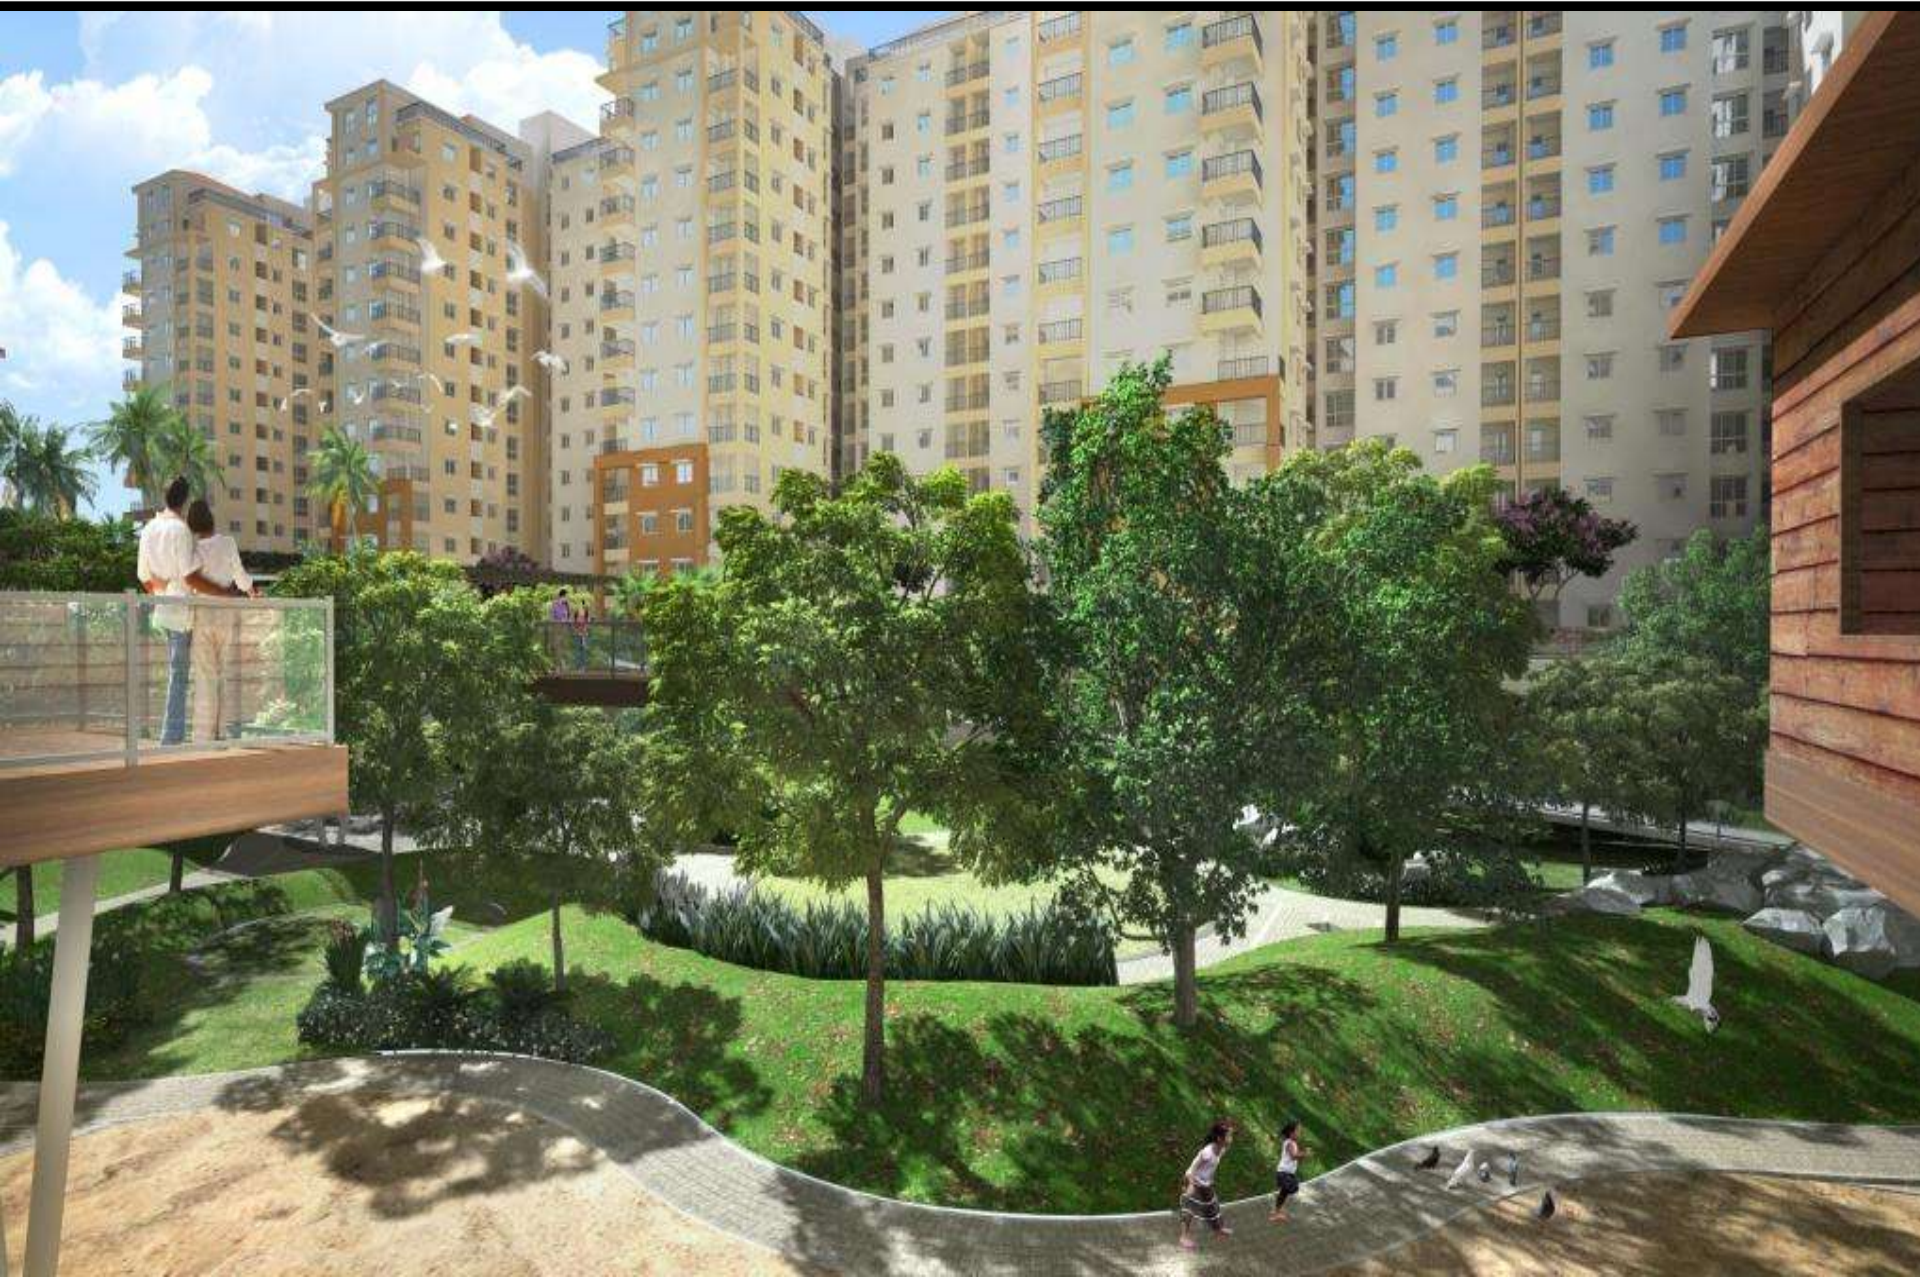

Mantri Alpyne - Elevation View

mantri