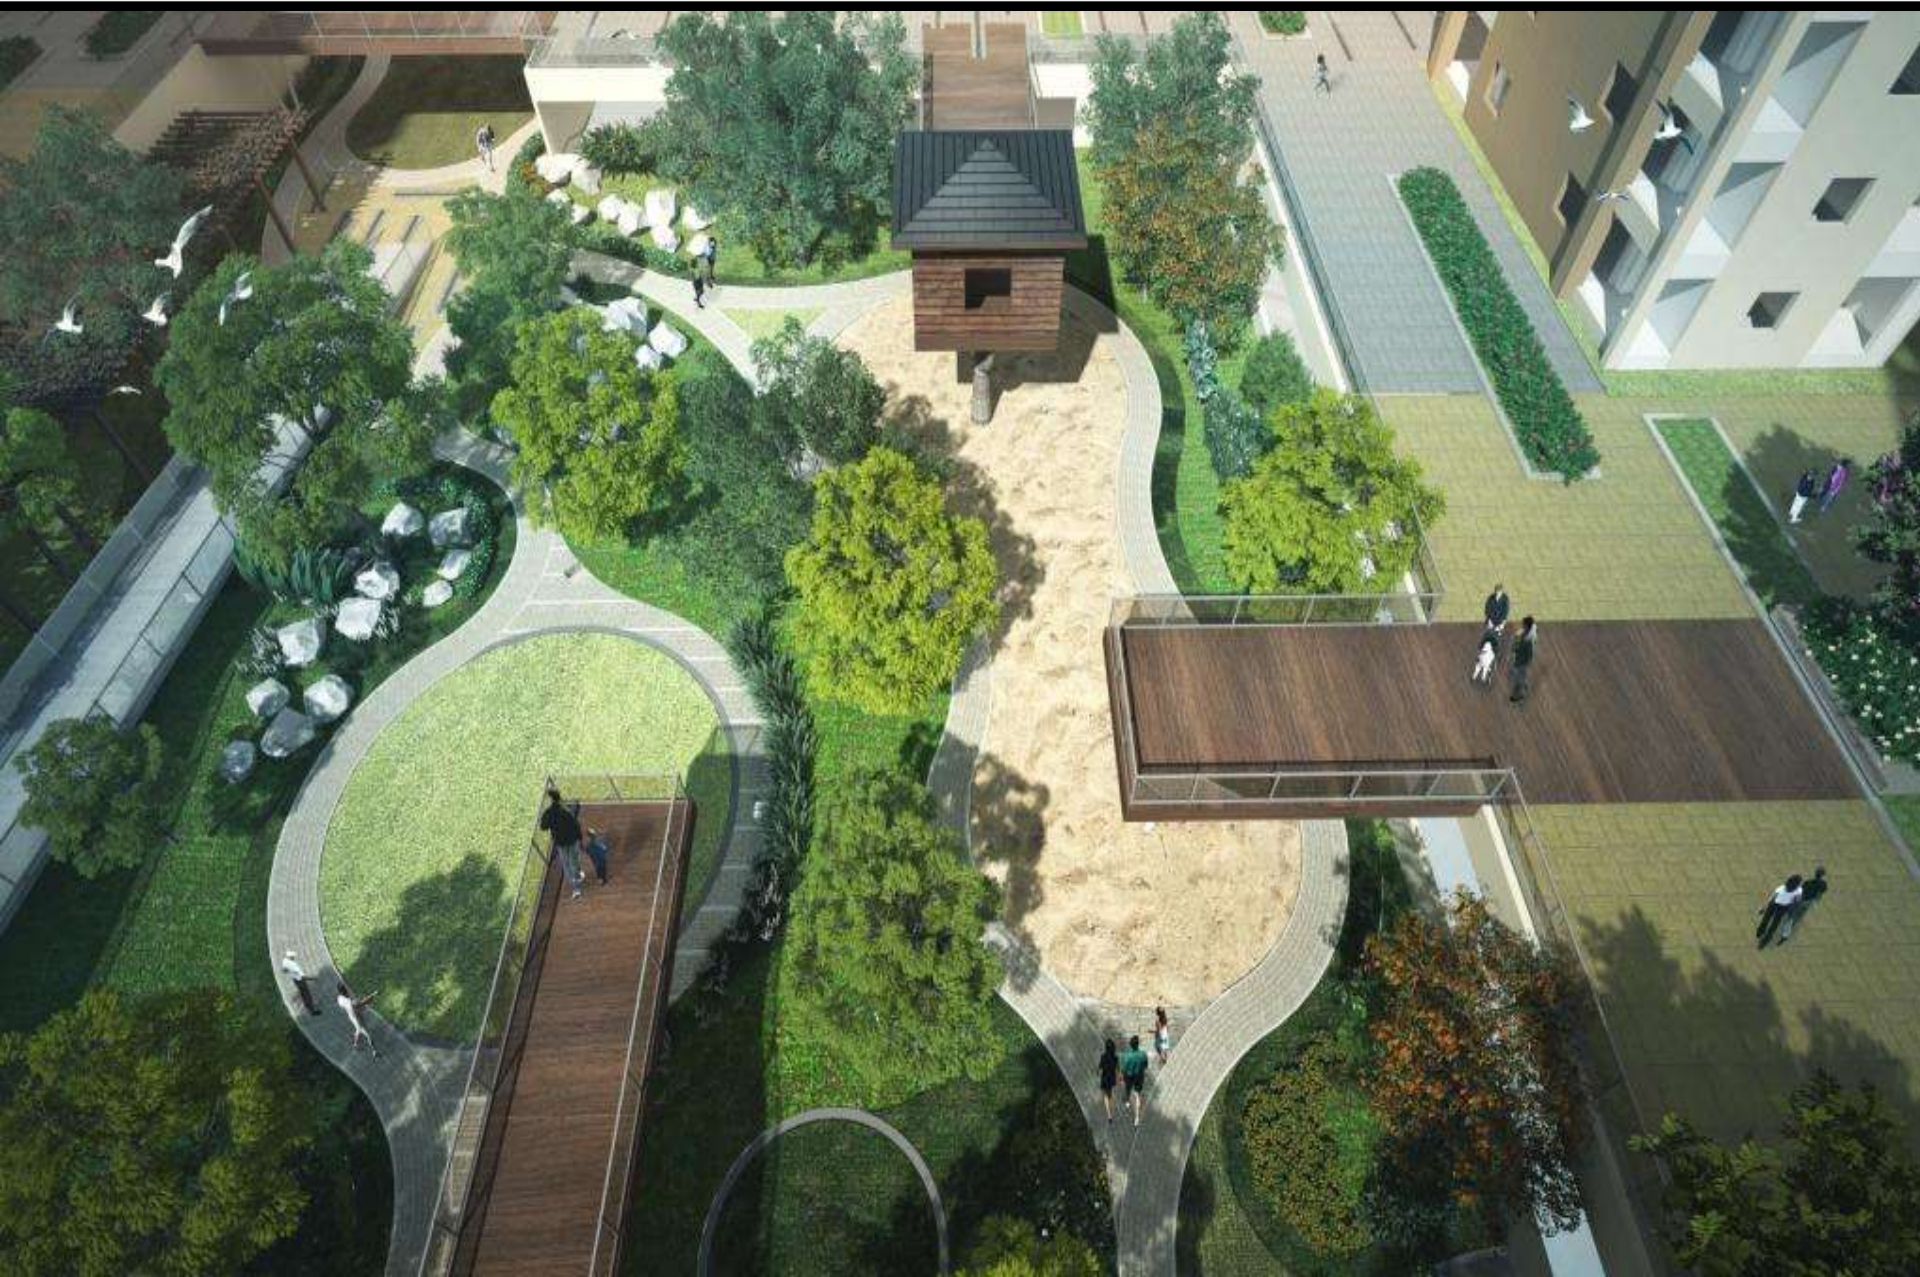

Mantri Alpyne - Landscape Plan

MANTRI

LEGEND:

- 1. Arrival Plaza
- 2. Supermarket & ATM
- 3. Waiting Area
- 4. Exit Court
- 5. Blocks' Entrance Courts
- 6. Green Courts
- 7. Clubhouse Entry
- 8. Amphi Lawn
- 9. Stramp
- 10. Swimming Pool
- 11. Beach Edge Wading Pool
- 12. Seating Promenade
- 13. Central Lawn
- 14. Podium Edge
- 15. Tree Planter with Seating
- 16. Internal Block Entrance Courts
- 17. Viewing Pavilions
- 18. Ramp to Earth Level
- 19. Mini-Forest
- 20. Multipurpose Playfield
- 21. The Laughter Club Court
- 22. Driveway

mantri

Mantri Alpyne - Landscape View

mantri

Mantri Alpyne - Landscape View

mantri

Mantri Alpyne - Landscape View

mantri

Mantri Alpyne - Landscape View

mantri

Mantri Alpyne - Landscape View

mantri

Clubhouse Views

Mantri Alpyne - Clubhouse View

mantri

Mantri Alpyne - Clubhouse View

mantri