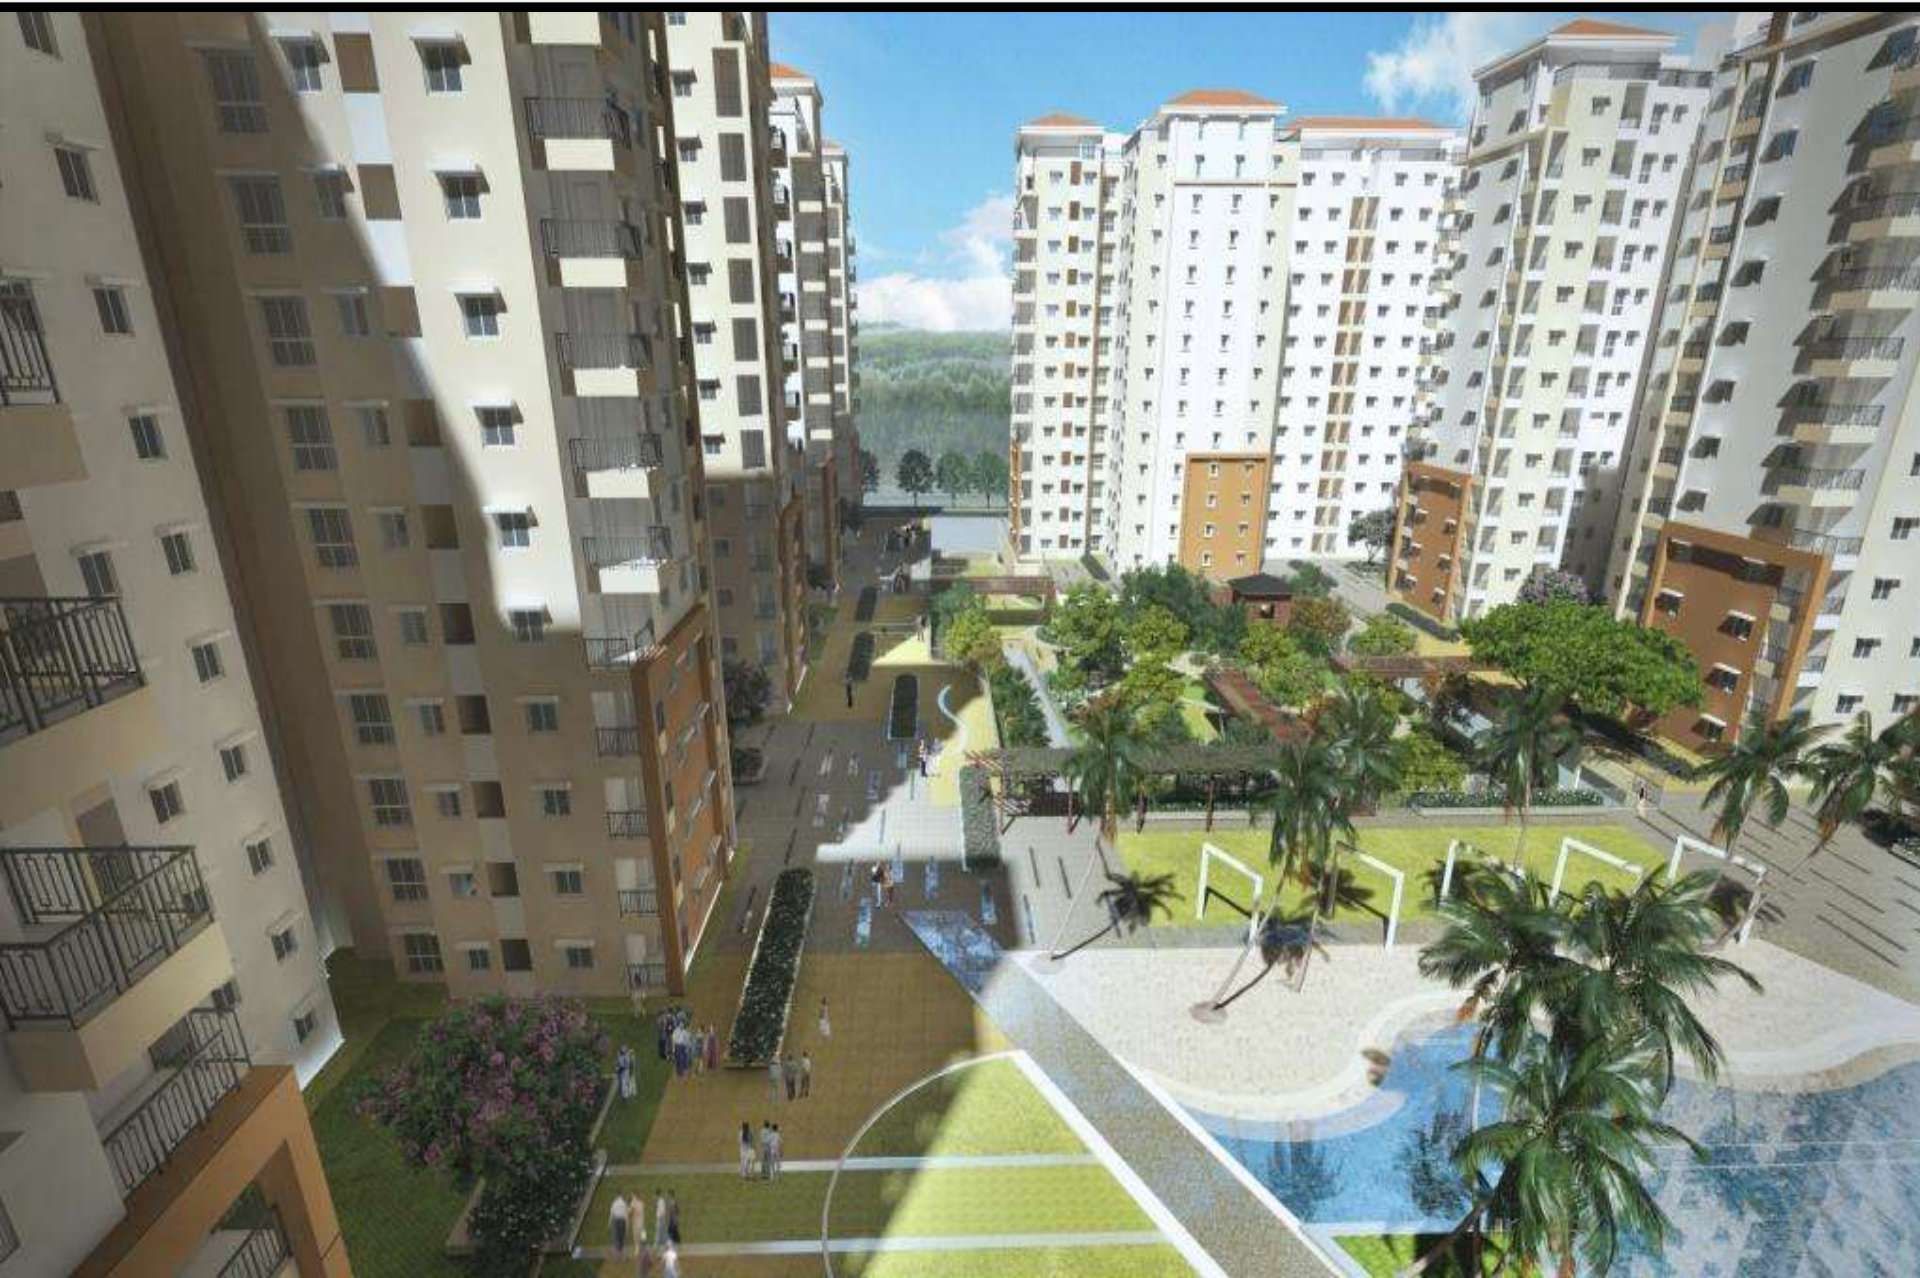

Mantri Alpyne - Elevation View

mantri