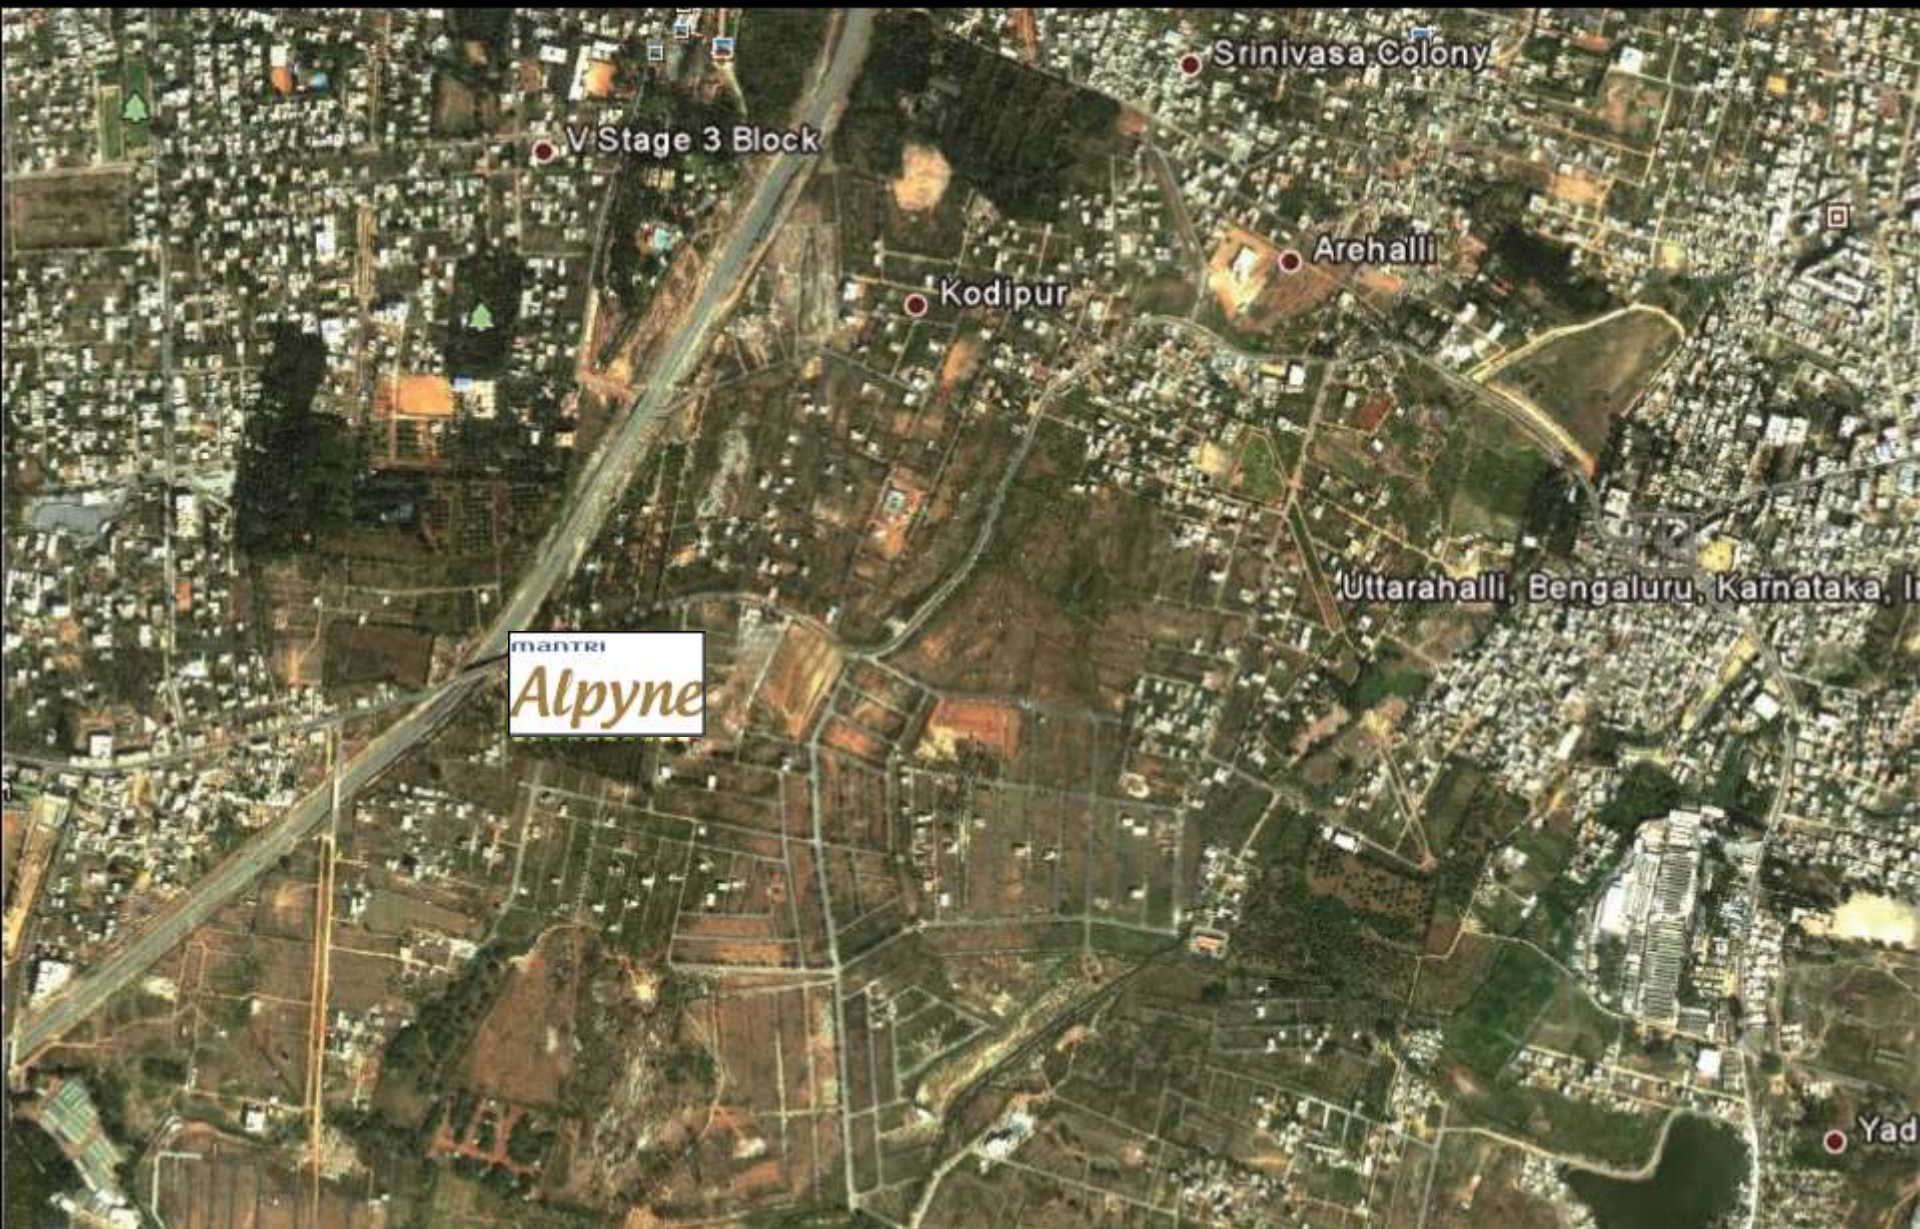

Mantri Alpyne - The Address

mantri

Mantri Alpyne – Google Earth

mantri

Easy Accessibility:

- Strategically located at Banashankari 5th Stage in close proximity to JP Nagar
- Reputed Education Institutes like National Hill View Public School, Valley School, DPS, Kumaran & Jain International School are located nearby
- Renowned hospitals like Manipal, D.G. Hospital & BGS Global are in close proximity