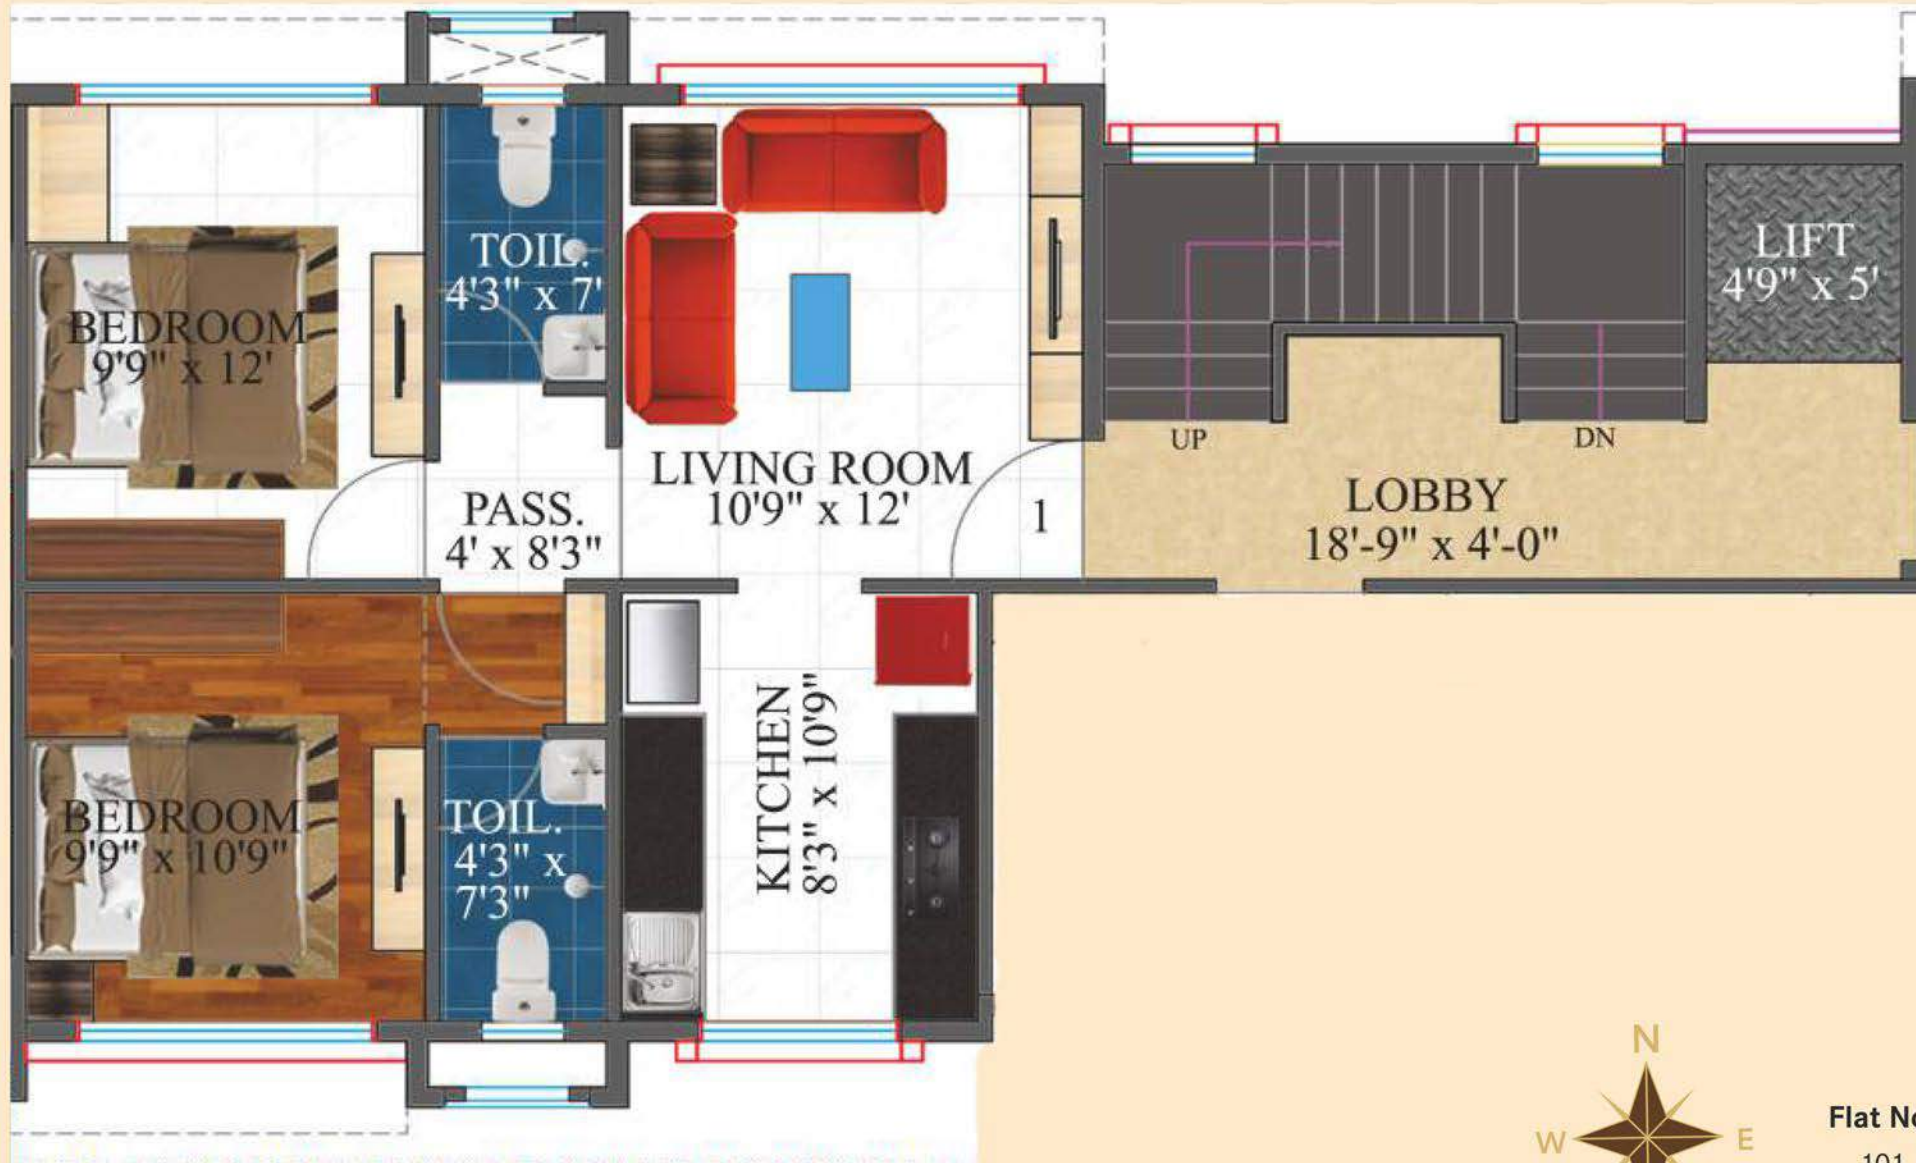

### flat amenities

- Double door frame for entrance
- Plastic emulsion paint
- Vitrified tiles
- Bathroom / toilets
- Provision of geyser points
- Branded bathroom fittings
- Anti-skid tiles in bathroom/toilet
- Laminate finish main door
- Granite kitchen platform
- Provision of water filters and exhaust fan point in kitchen
- 2 feet high dado above platform
- Full height window in hall & bedroom
- TV, telephone & internet points

POCKET SPACE  
FOR INSERTS AND  
OTHER DOCUMENTS

*sagar  
darshan*  
Borivali (East)

GROUND FLOOR PLAN

Images shown for representation & information purpose only.

Images shown for representation & information purpose only.

Flat No.  
603

Flat No.  
801

Flat No.  
802

Images shown for representation & information purpose only.

Flat No.

101

301

Flat No.  
402