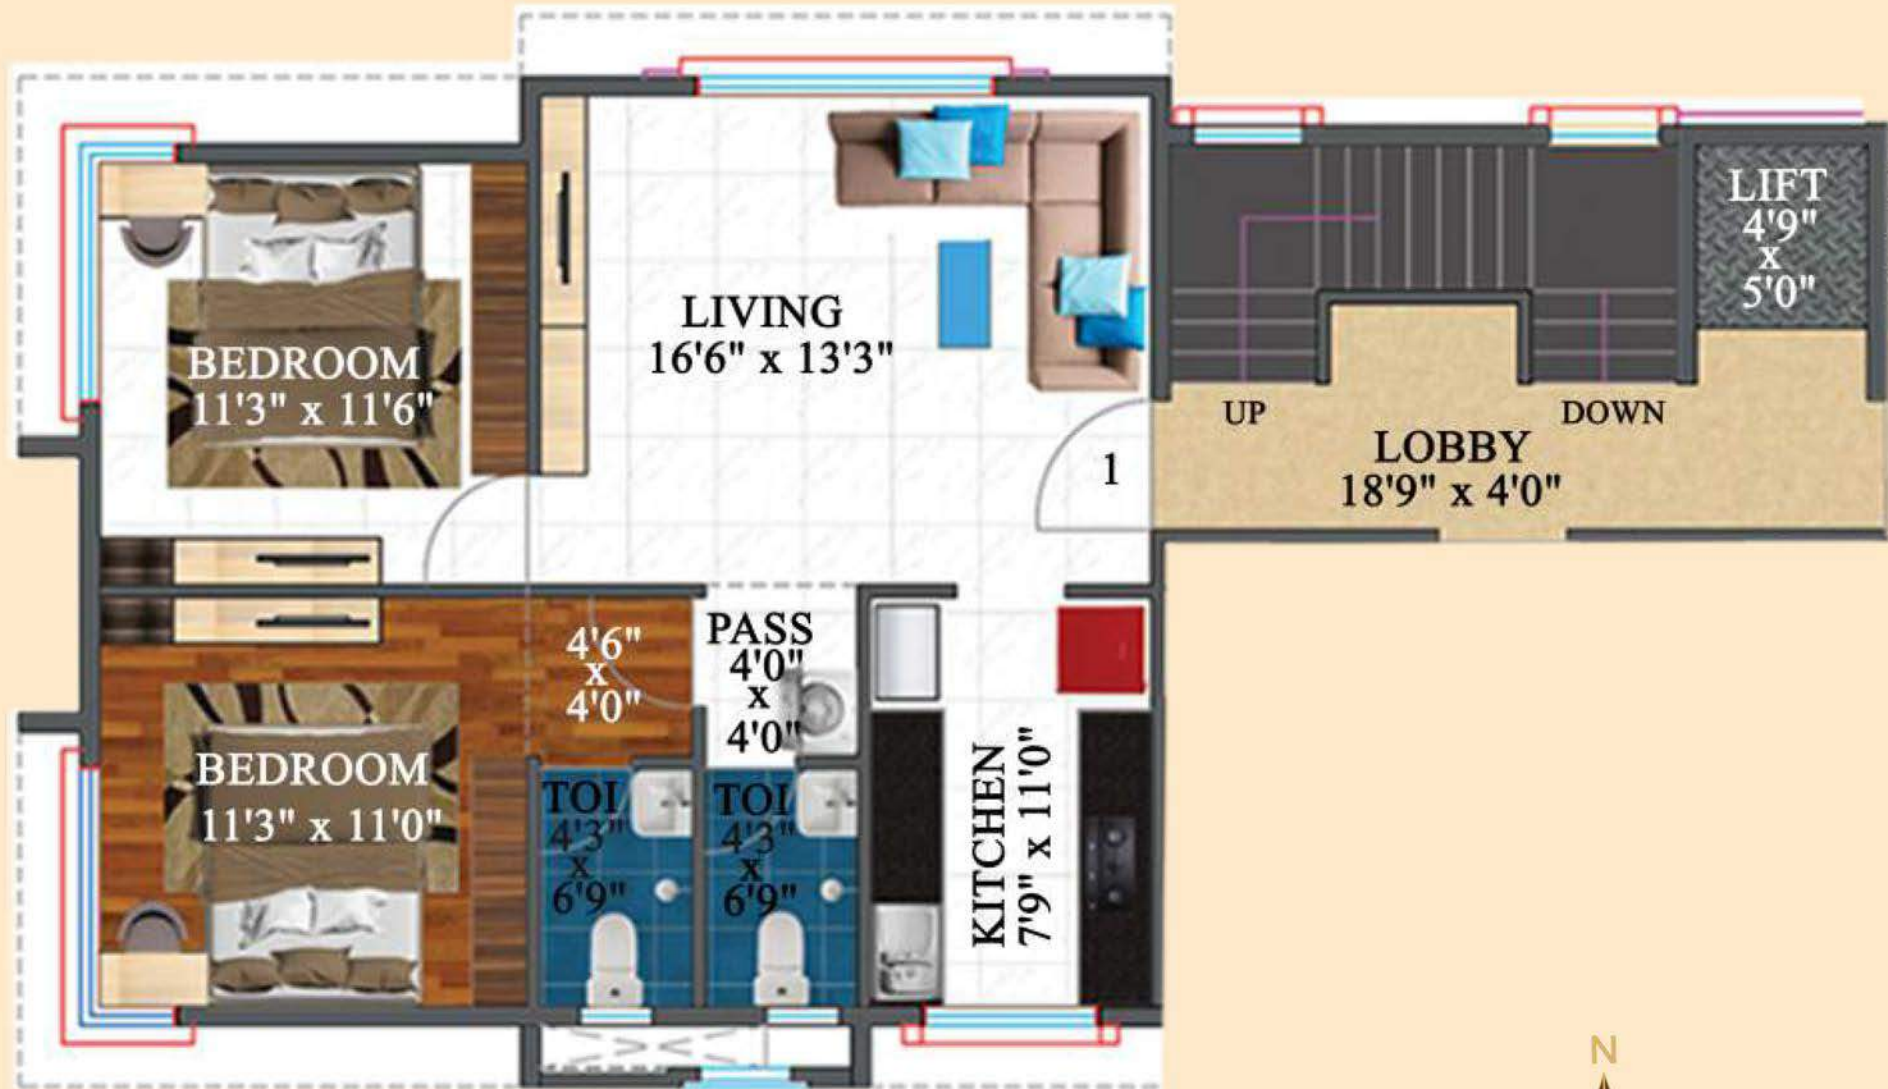

### flat amenities

- Double door frame for entrance
- Plastic emulsion paint
- Vitrified tiles
- Bathroom / toilets
- Provision of geyser points
- Branded bathroom fittings
- Anti-skid tiles in bathroom/toilet
- Laminate finish main door
- Granite kitchen platform
- Provision of water filters and exhaust fan point in kitchen
- 2 feet high dado above platform
- Full height window in hall & bedroom
- TV, telephone & internet points

POCKET SPACE  
FOR INSERTS AND  
OTHER DOCUMENTS

*sagar  
darshan*  
Borivali (East)

GROUND FLOOR PLAN

Images shown for representation & information purpose only.

Images shown for representation & information purpose only.

Flat No.  
603

Flat No.  
801

Flat No.  
802

Images shown for representation & information purpose only.

Flat No.

101

301

Flat No.  
402