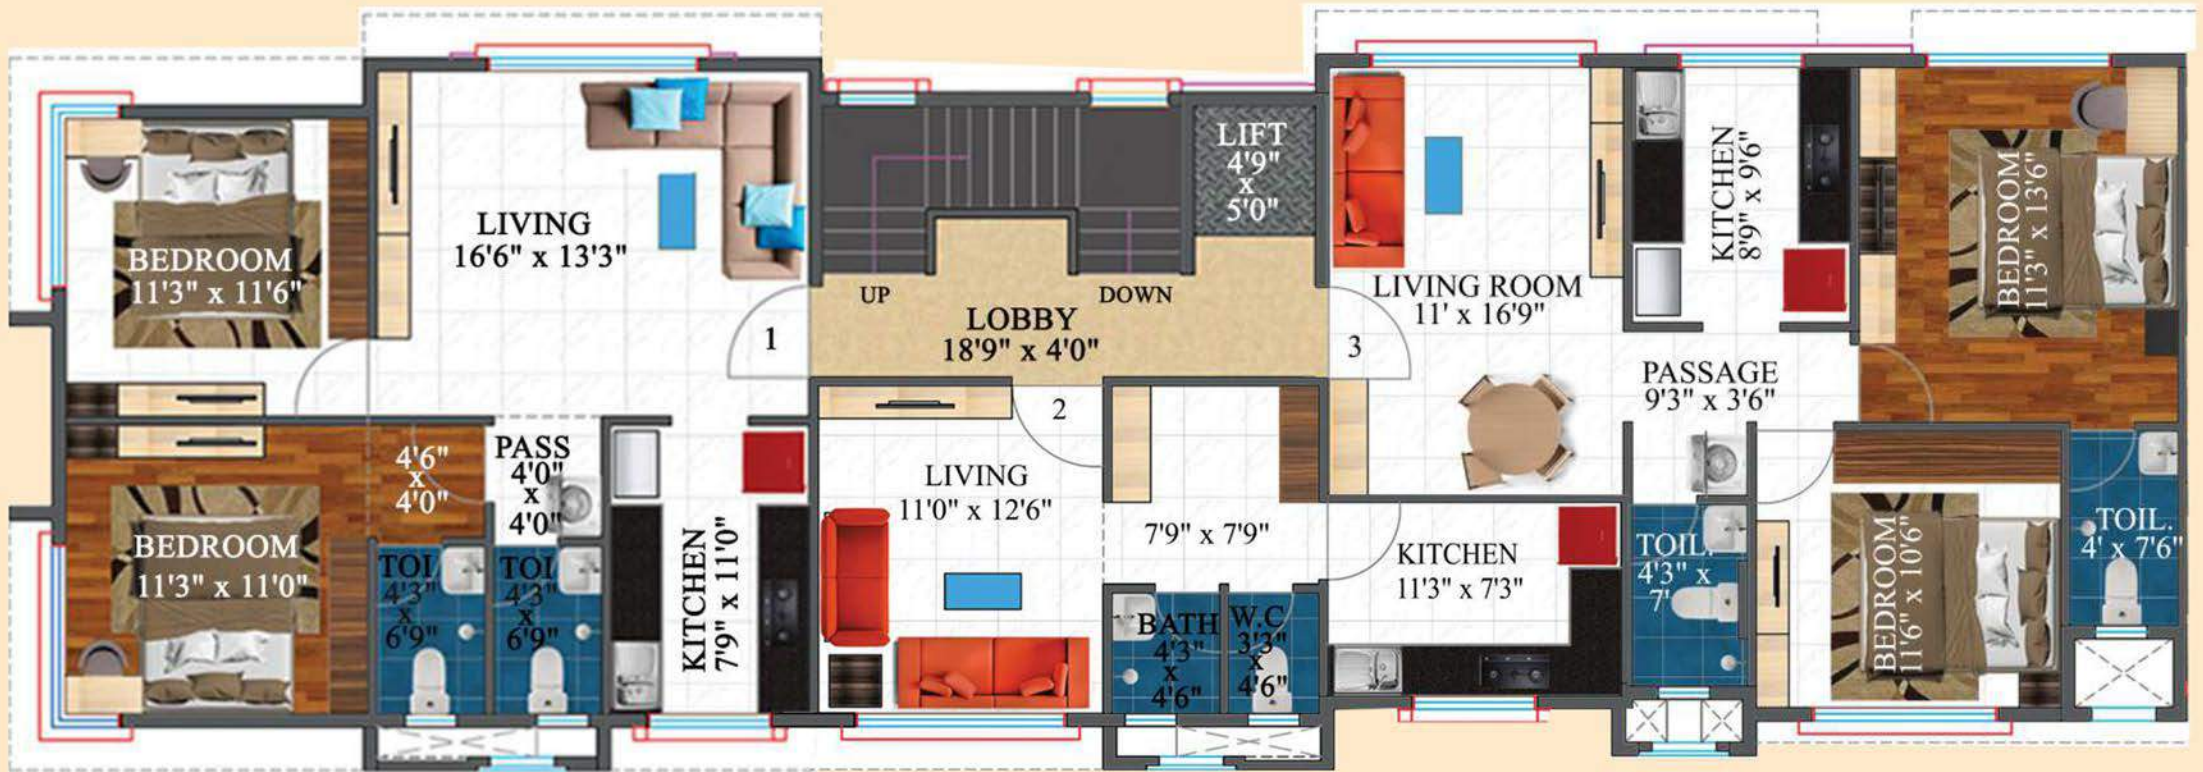

### flat amenities

- Double door frame for entrance
- Plastic emulsion paint
- Vitrified tiles
- Bathroom / toilets
- Provision of geyser points
- Branded bathroom fittings
- Anti-skid tiles in bathroom/toilet
- Laminate finish main door
- Granite kitchen platform
- Provision of water filters and exhaust fan point in kitchen
- 2 feet high dado above platform
- Full height window in hall & bedroom
- TV, telephone & internet points

POCKET SPACE  
FOR INSERTS AND  
OTHER DOCUMENTS

*sagar  
darshan*  
Borivali (East)

GROUND FLOOR PLAN

Images shown for representation & information purpose only.

Images shown for representation & information purpose only.

Flat No.  
603

Flat No.  
801

Flat No.  
802

Images shown for representation & information purpose only.

Flat No.

101

301

Flat No.  
402