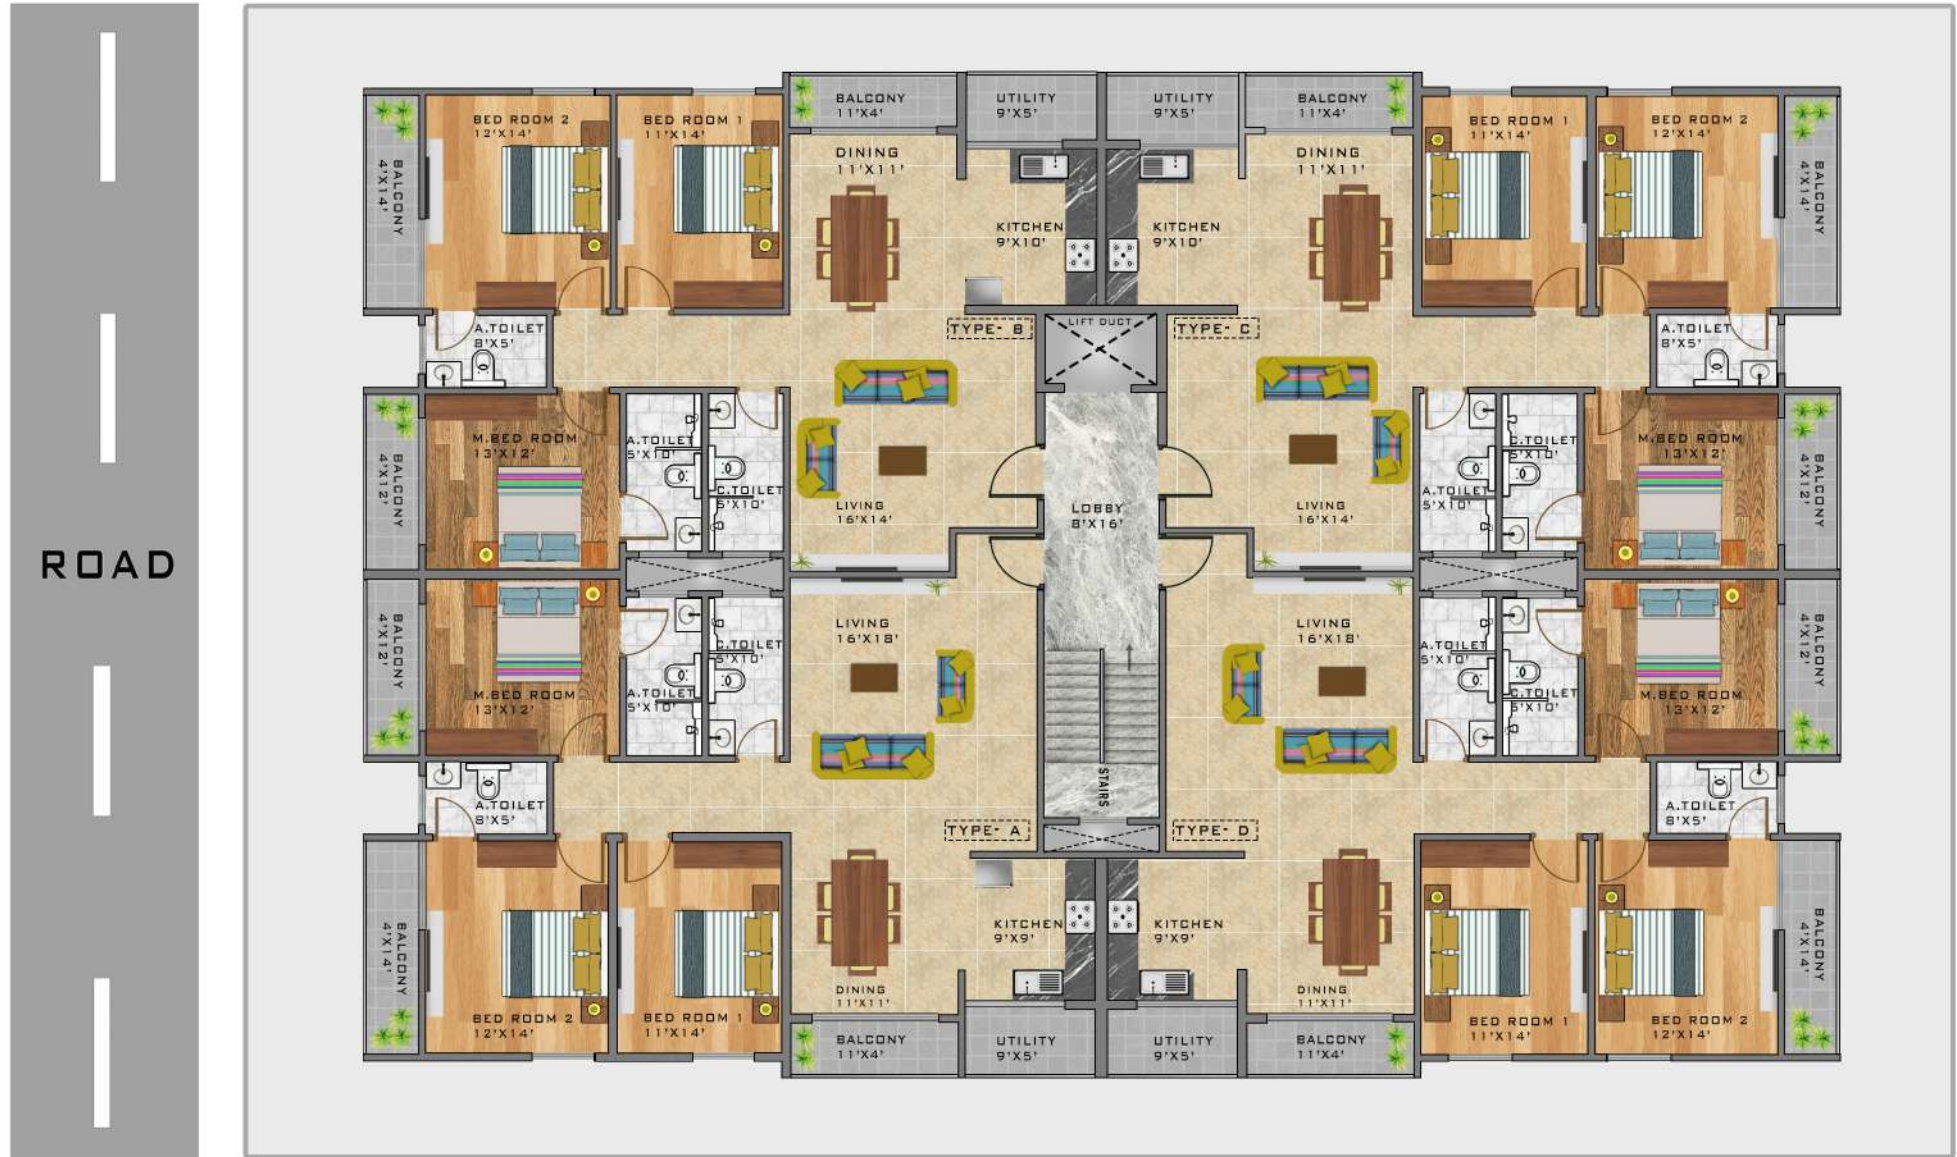

THE BLISSTON

MALLESHWARAM, BANGALORE - 03

A MASTERPIECE INSPIRED BY BRITAIN ARCHITECTURE

NAGA BLISSTON

THE PROJECT

THE BLISSTON COMPRISES OF PREMIUM
3BHK APARTMENTS NESTLED IN
MALLESHWARAM - WHICH IS THE MOST
ASPIRED LOCATION OF THE NORTH.

A BLISSFUL RESIDENCE AND
A PEACEFUL ATMOSPHERE
PROMISES A SENSE OF JOYFUL LIVING.

WITH NAGA BLISSTON, IT'S ALWAYS GOOD NEWS!

TYPICAL FLOOR PLAN

TYPE - A

AREA : 1668 SQFT

TYPE - B

AREA : 1650 SQFT

TYPE - C

AREA : 1650 SQFT

TYPE - D

AREA : 1668 SQFT

GENERAL SPECIFICATIONS

STRUCTURE

RCC FRAME WORK STRUCTURE
WITH SOLID BLOCKS AND
CEMENT PLASTERING.

FLOORING

VITRIFIED TILES IN LIVING,
DINING, BEDROOM AND KITCHEN.
CERAMIC ANTI SKID TILES
IN TOILET.