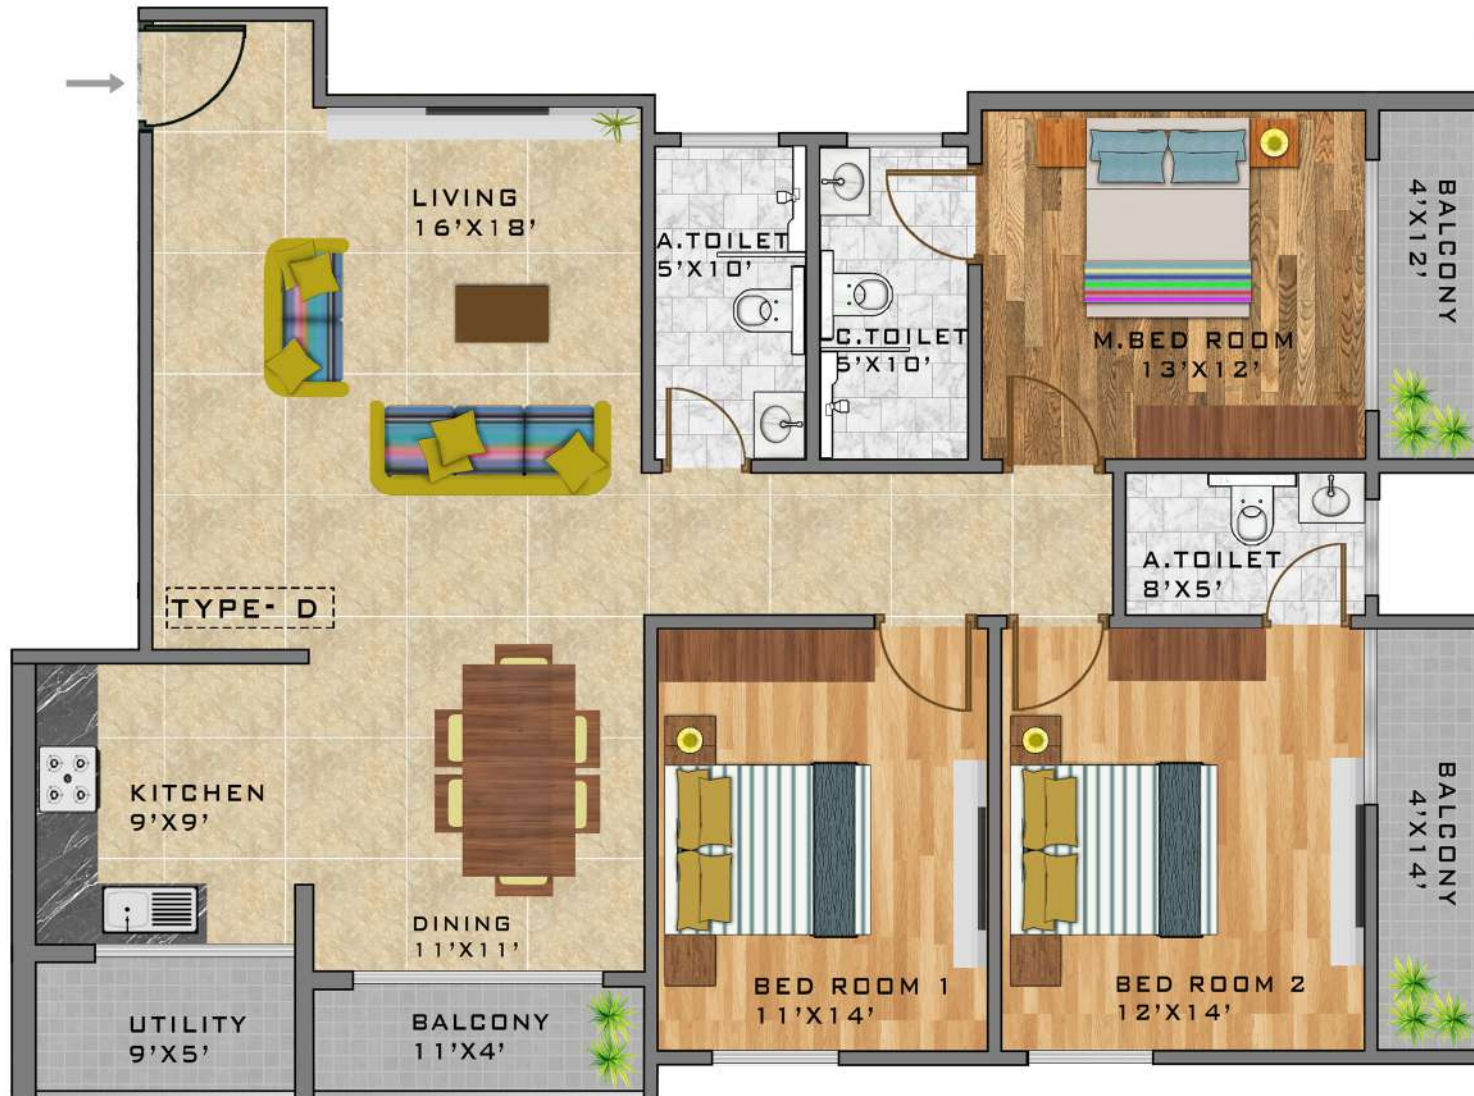

THE BLISSTON

MALLESHWARAM, BANGALORE - 03

A MASTERPIECE INSPIRED BY BRITAIN ARCHITECTURE

NAGA BLISSTON

THE PROJECT

THE BLISSTON COMPRISES OF PREMIUM
3BHK APARTMENTS NESTLED IN
MALLESHWARAM - WHICH IS THE MOST
ASPIRED LOCATION OF THE NORTH.

A BLISSFUL RESIDENCE AND
A PEACEFUL ATMOSPHERE
PROMISES A SENSE OF JOYFUL LIVING.

WITH NAGA BLISSTON, IT'S ALWAYS GOOD NEWS!

TYPICAL FLOOR PLAN

TYPE - A

AREA : 1668 SQFT

TYPE - B

AREA : 1650 SQFT

TYPE - C

AREA : 1650 SQFT

TYPE - D

AREA : 1668 SQFT

GENERAL SPECIFICATIONS

STRUCTURE

RCC FRAME WORK STRUCTURE
WITH SOLID BLOCKS AND
CEMENT PLASTERING.

FLOORING

VITRIFIED TILES IN LIVING,
DINING, BEDROOM AND KITCHEN.
CERAMIC ANTI SKID TILES
IN TOILET.