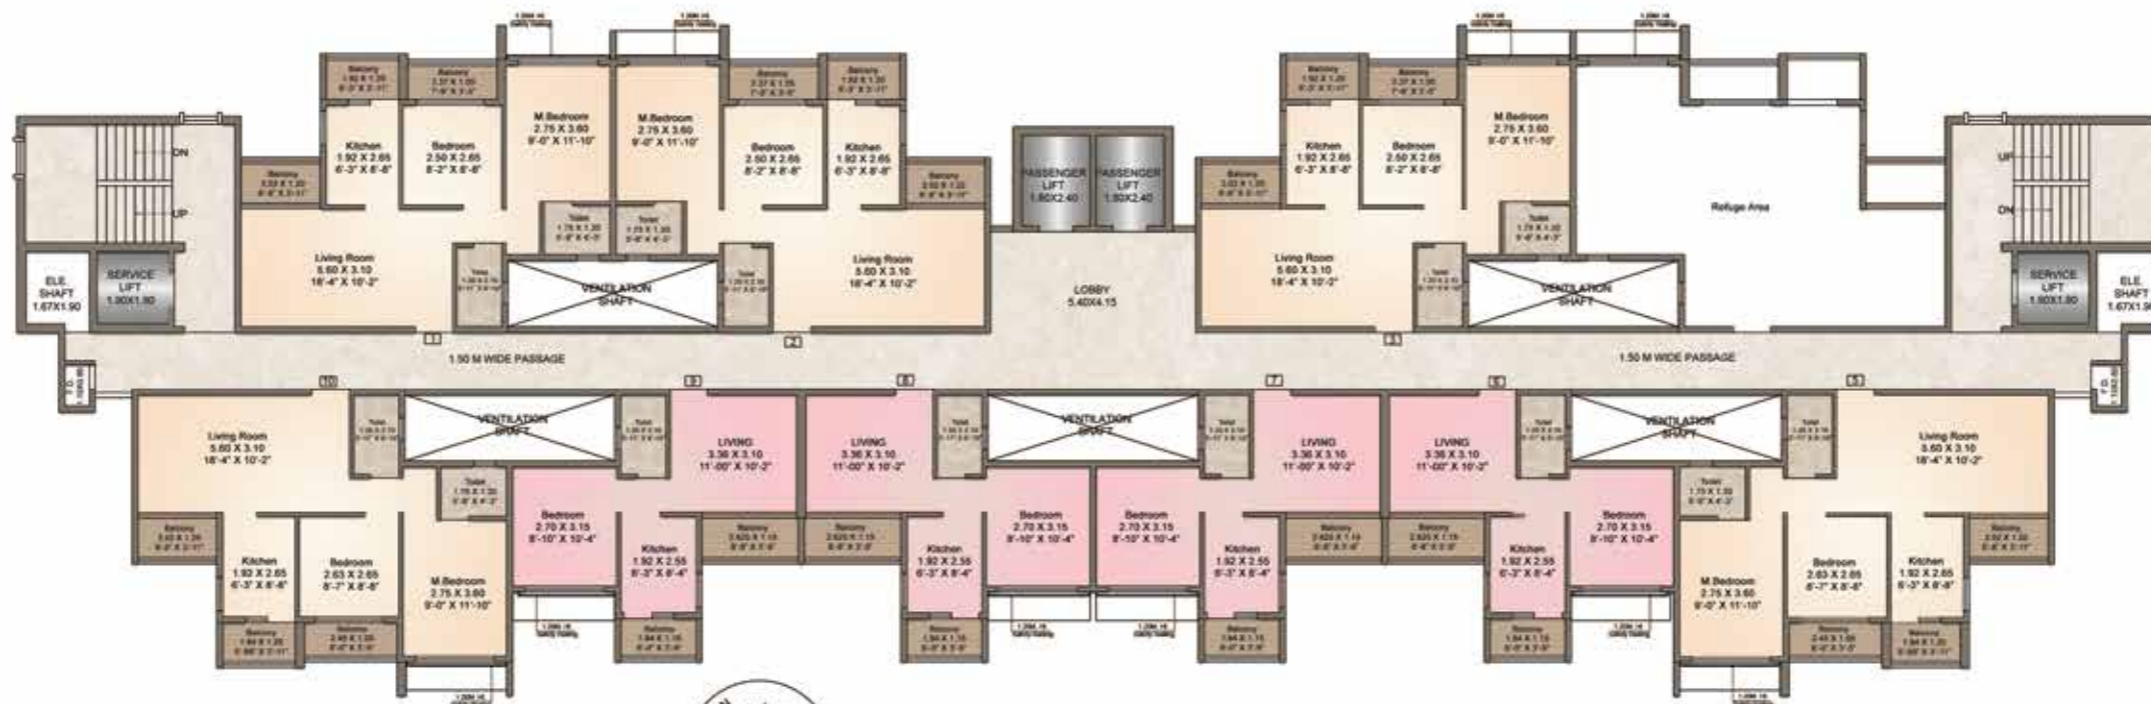

Years Of Legacy

1 BHK

EVERY FLOOR FLAT NO 6 TO 9		
1 BHK TYPE 1	SQ.FT	SQ.M
USABLE CARPET AREA	375.727	34.906
RERA CARPET AREA	320.013	29.73
BALCONY / DECK AREA	55.714	5.176
V.D	21.797	2.025

EVERY FLOOR FLAT NO 6 TO 9		
1 BHK TYPE 1	SQ.FT	SQ.M
USABLE CARPET AREA	751.455	69.812
RERA CARPET AREA	640.027	59.46
BALCONY / DECK AREA	111.428	10.352
V,D	43.594	4.05

TYPICAL FLOOR PLAN
2ND TO 6TH, 8TH TO 11TH, 13TH TO 16TH, 18TH, 19TH

REFUGE 7TH, 12TH & 17TH FLOOR PLAN
SCALE 1:100

2 BHK

EVERY FLOOR FLAT NO 1 TO 4		
2 BHK TYPE 1	SQ.FT	SQ.M
USABLE CARPET AREA	615.558	57.187
RERA CARPET AREA	537.88	49.971
BALCONY / DECK AREA	77.678	7.216
V.D	21.797	2.025

EVERY FLOOR FLAT NO 5 & 10		
2 BHK TYPE 2	SQ.FT	SQ.M
USABLE CARPET AREA	613.751	57.019
RERA CARPET AREA	536.208	49.815
BALCONY / DECK AREA	77.543	7.204
V,D	21.56	2.003

EXCELLENT CONNECTIVITY

CONNECTIVITY