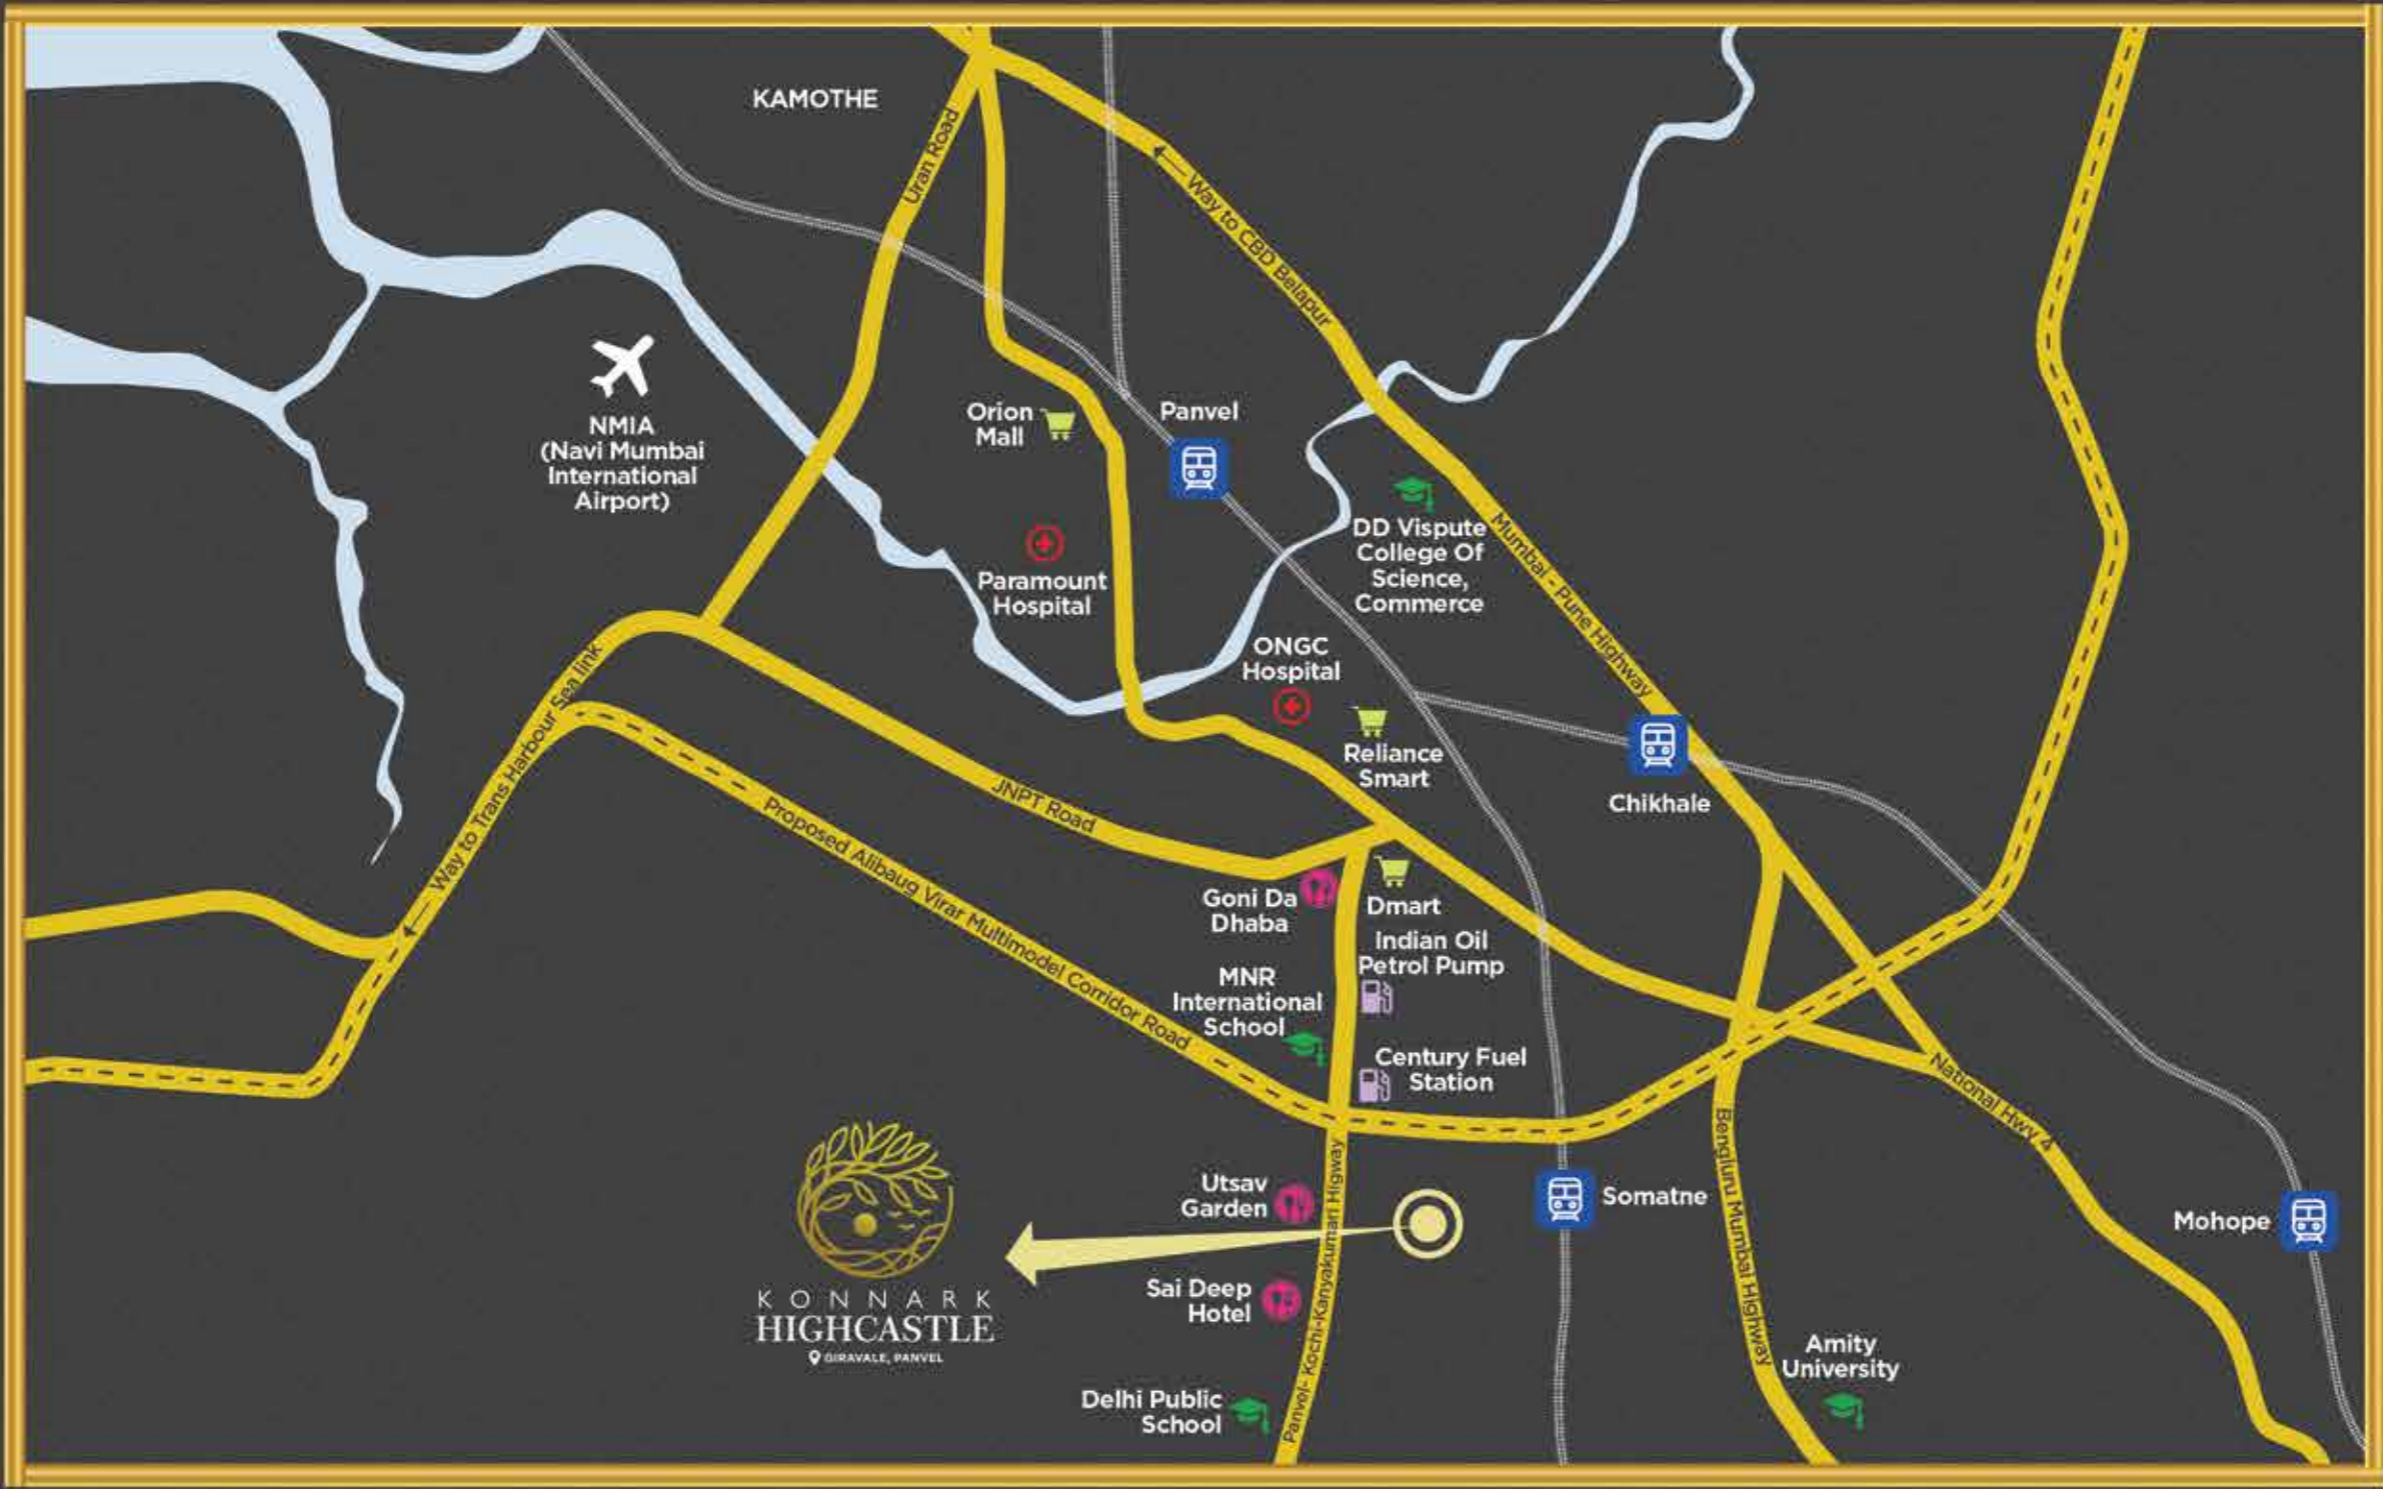

RESTAURANTS AND HOTELS

Sai Deep Hotel - 2 Mins
 Utsav Garden - 2 Mins
 Goni Da Dhaba - 5 Mins
 Domino's Pizza - 10 Mins
 McDonald's - 10 Mins

Proposed Alibag - Virar Multimodal Corridor - 5 Mins
 Somatne Station - 10 Mins
 Navi Mumbai International Airport - 10 Mins
 Panvel Bus Depot - 10 Mins
 Panvel Railway Station - 12 Mins
 Mumbai Pune Expressway - 25 Mins
 Trans Harbour Sea Link - 32 Mins

HOSPITALS

ONGC Hostal - 9 Mins
 Niramay Hospital - 10 Mins
 Paramount Hospital - 15 Mins
 Lifecare Multi-Speciality Hospital - 20 Mins
 Apollo Hospital - 25 Mins

FUEL PUMPS

Indian Oil Petrol Pump - 3 Mins
 Century Fuel Station - 3 Mins

SHOPPING MALLS

D-Mart - 5 Mins
 Reliance Smart - 5 Mins
 Orion Mall - 15 Mins

CINEMA THEATRES

PVR - 15 Mins
 Miraj Cinemas - 18 Mins

BANKS & ATM

SBI - 5 Mins
 Bank of Maharashtra - 5 Mins

*Travel minutes may vary as per the traffic conditions.

K O N N A R K
HIGHCASTLE
GIRAVALE, PANVEL

RIVER

6 M WIDE DRIVE WAY

MASTER LAYOUT

1. Entrance
2. Senior citizen area
3. Multipurpose open lawn & Socialising spaces
4. Kids play area
5. Swimming pool with kids splash pool
6. Jogging track
7. Rooftop deck and recreational activity
8. Wifi gazebos in garden & rooftop
9. Parking
10. Multipurpose court for football & basketball
11. Party lawn
12. Yoga & Meditation Area