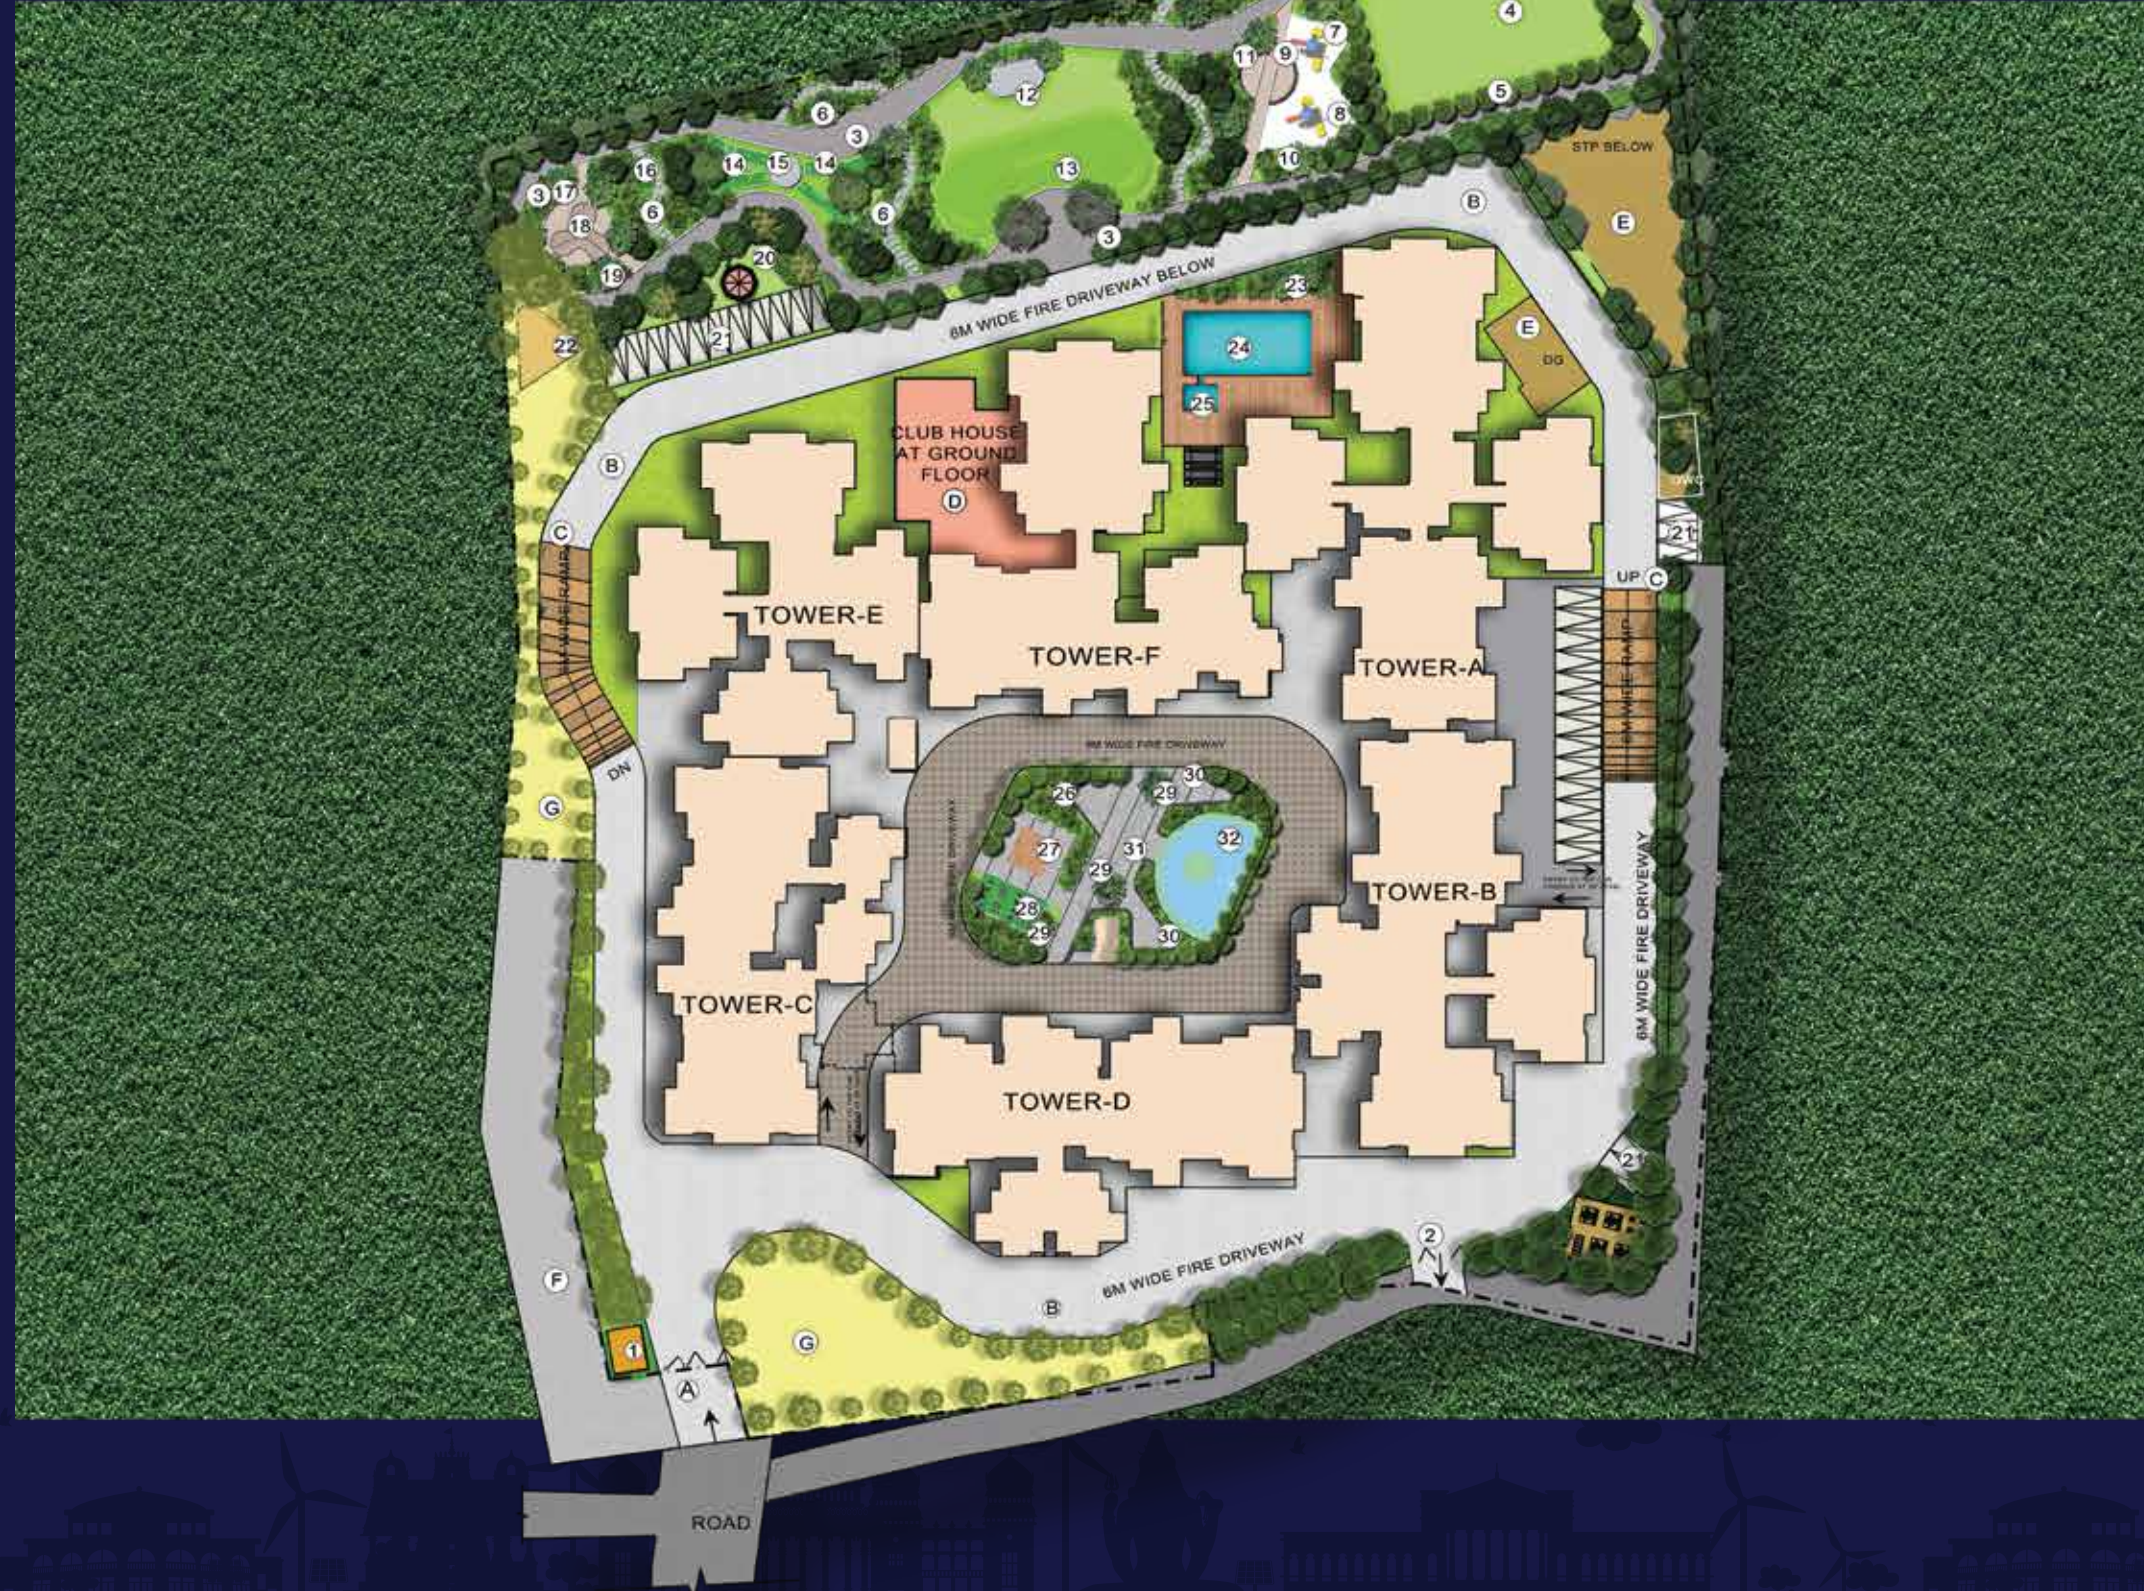

PRM/KA/RERA/1251/310/PR/090224/006616

RERA Registered

THE ESSENCE OF URBAN
Elegance
U

CODENAME
ULTIMATE
— 5 MINS FROM E-CITY TOLL —

Where Style Meets

Substance

STYLISH HOMES IN A PREMIUM Neighbourhood

It's urban living redefined at Codename Ultimate, the new epitome of contemporary style and convenience near Electronic City. Modern architecture, Balinese-themed landscapes spread across 70% open spaces, breathtaking lake views, and flawless connectivity mean you get an optimal blend of luxury and convenience. This is your chance to elevate your lifestyle.

The meticulously designed themed 2 & 3 BED Homes at Codename Ultimate exude an air of intuitive luxury, seamlessly blending style and functionality, including a 14,000 sq.ft. grand clubhouse with 40+ world-class amenities. It's your citadel, from where you can enjoy the bouquet of great views that surround you.

ARCHITECTURAL
EXCELLENCE
Unveiled

MASTER PLAN

CRAFTING PERFECTION

A Meticulously Designed Master Layout

- A. Entrance
- B. Vehicular Driveway
- C. Ramps To Basement
- D. Club House
- F. Neighbouring Plot Roads
- G. Civic Amenities
- 01. Entrance Arch+Security
- 02. Exit
- 03. Walkway / Bicycle Track
- 04. Multicourt With Natural Lawn (Futsal Size)
- 05. Vertical Screen Plants
- 06. Serenity Walkway
- 07. Todler's Park (Sand Pit)
- 08. Children's Play Area
- 09. Parent's Bay
- 10. Nutrition Plants
- 11. Aroma Garden
- 12. Stage
- 13. Natural Amphitheatre
- 14. Mini Golf
- 15. Rotunda
- 16. Bird Attracting Plant
- 17. Flower Garden
- 18. Reading Corner
- 19. Butterfly Park
- 20. Yoga Pavillion
- 21. Open Car Park / Visitors Car Park
- 22. Pet Zone
- 23. Pool Deck
- 24. Swimming Pool
- 25. Kids' Pool
- 26. Nasa Air Purifying Plants
- 27. Yoga Deck
- 28. Open Gym
- 29. Sensory Garden
- 30. Seating Alcove
- 31. Reflexology Pathway
- 32. Half Basketball Court