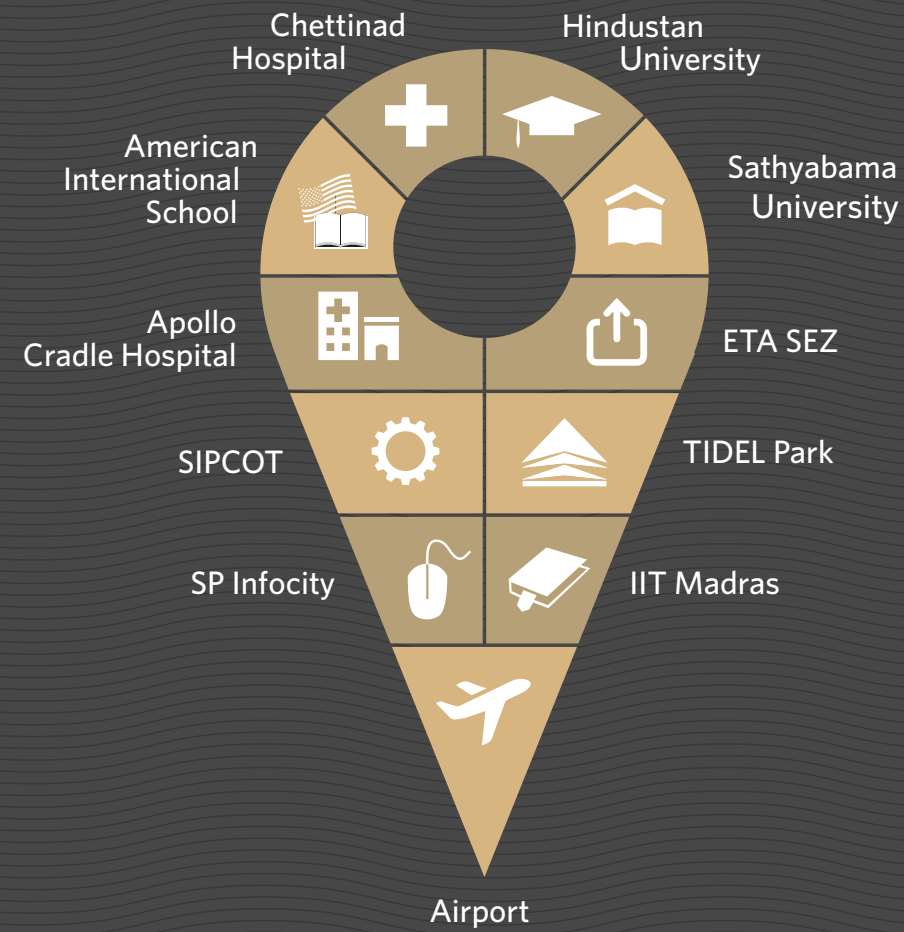

Actual image shot on location

AN ADDRESS YOU'LL WANT TO *Bookmark*

Bay Haven, nestled within a 120-acre township by the Bay of Bengal, is sited opposite to SIPCOT IT Park on Old Mahabalipuram Road in Egattur. It enables seamless connection with East Coast Road (ECR), smoothening the commute between southern peripheral localities in Chennai such as Thiruvanmiyur, Palavakkam and Neelankarai.

The vicinity consists of healthcare facilities, prestigious educational institutions, IT parks and several social establishments, along with the picturesque stretch of the Bay of Bengal that makes your comfort even more comfortable.

Bay of Bengal

Distances are approximate as per Google Maps. Map not to scale. For representational purpose only.

**THE
EXCLUSIVE
LIFESTYLE THAT
LEADS
TO AN
Exquisite
STORY**

Actual image shot at House of Hiranandani property, Devanahalli, Bangalore

Image for representation purpose only

SAIL INTO A CHRONICLE

OF

Set within the lush, green foliage of a tropical landscape of the Bay of Bengal, Bay Haven lets you discover a lifestyle that's a treat for your senses. Try your hand at jogging and cycling along the shoreline, or simply watch the world go by while unwinding to the hypnotic rhythm of the backwaters.