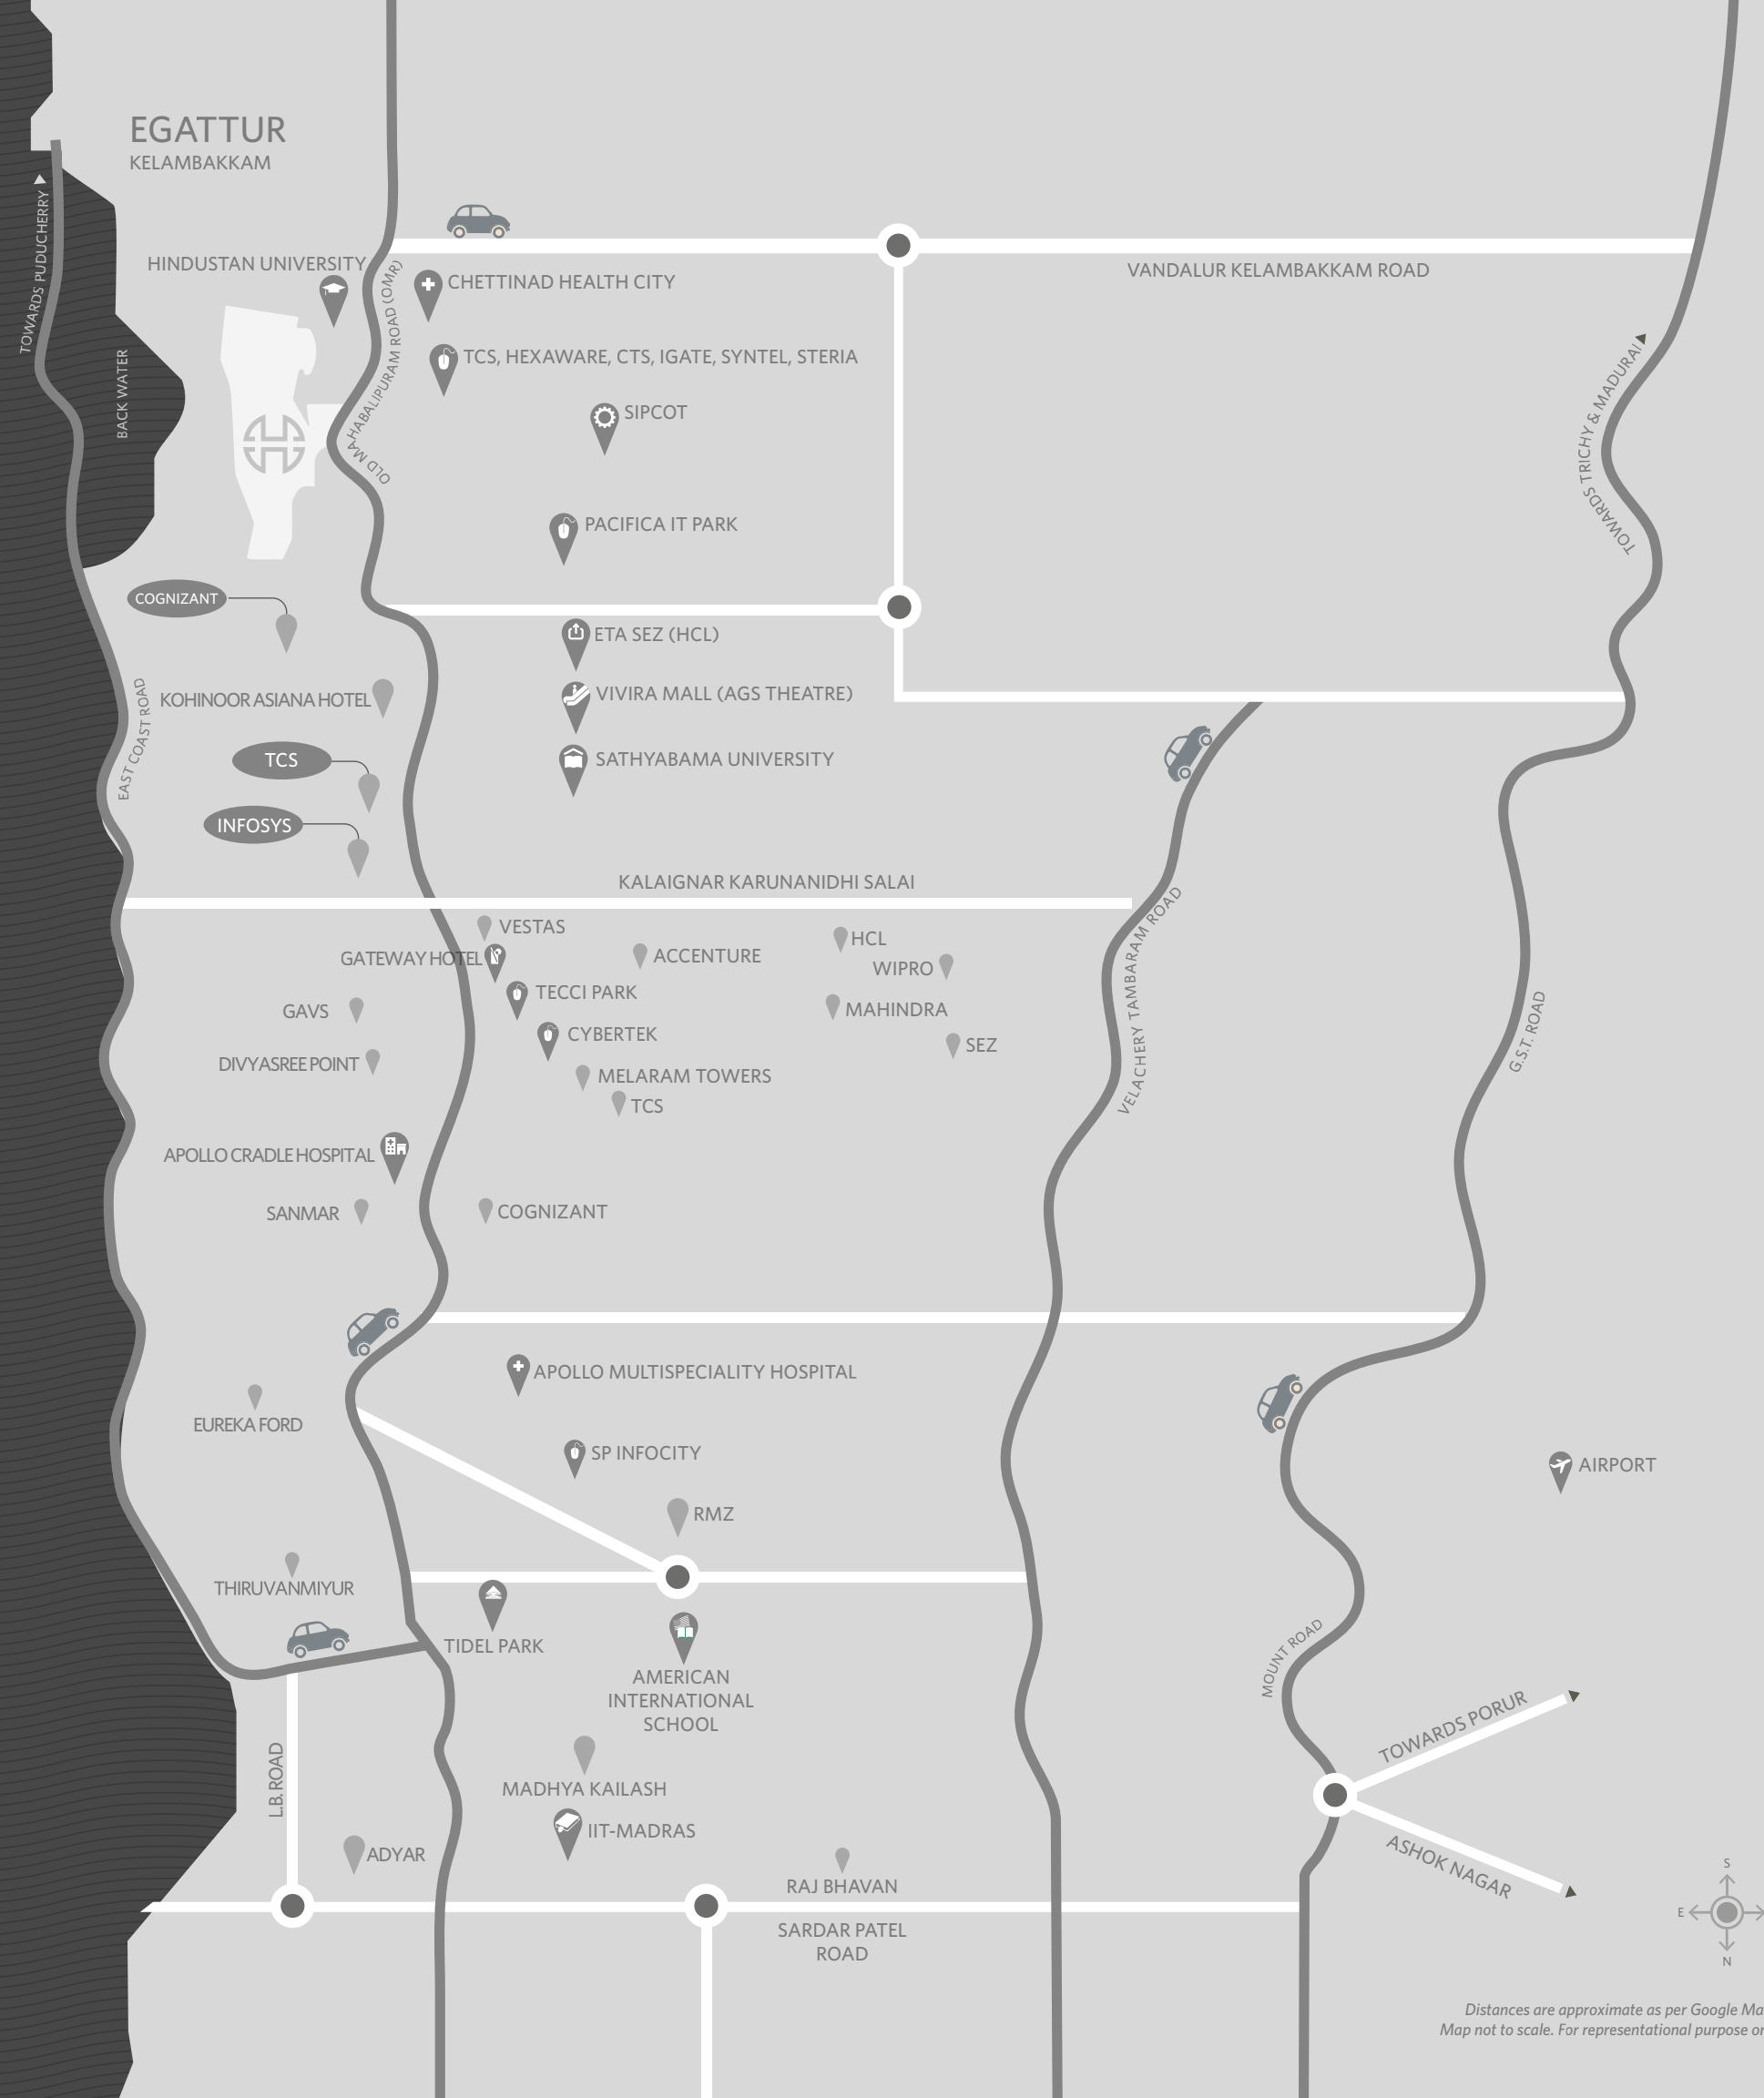

Actual image shot on location

AN ADDRESS YOU'LL WANT TO *Bookmark*

Bay Haven, nestled within a 120-acre township by the Bay of Bengal, is sited opposite to SIPCOT IT Park on Old Mahabalipuram Road in Egattur. It enables seamless connection with East Coast Road (ECR), smoothening the commute between southern peripheral localities in Chennai such as Thiruvanmiyur, Palavakkam and Neelankarai.

The vicinity consists of healthcare facilities, prestigious educational institutions, IT parks and several social establishments, along with the picturesque stretch of the Bay of Bengal that makes your comfort even more comfortable.

Bay of Bengal

Distances are approximate as per Google Maps. Map not to scale. For representational purpose only.

**THE
EXCLUSIVE
LIFESTYLE THAT
LEADS
TO AN
Exquisite
STORY**

Actual image shot at House of Hiranandani property, Devanahalli, Bangalore

Image for representation purpose only

SAIL INTO A CHRONICLE

OF

Set within the lush, green foliage of a tropical landscape of the Bay of Bengal, Bay Haven lets you discover a lifestyle that's a treat for your senses. Try your hand at jogging and cycling along the shoreline, or simply watch the world go by while unwinding to the hypnotic rhythm of the backwaters.