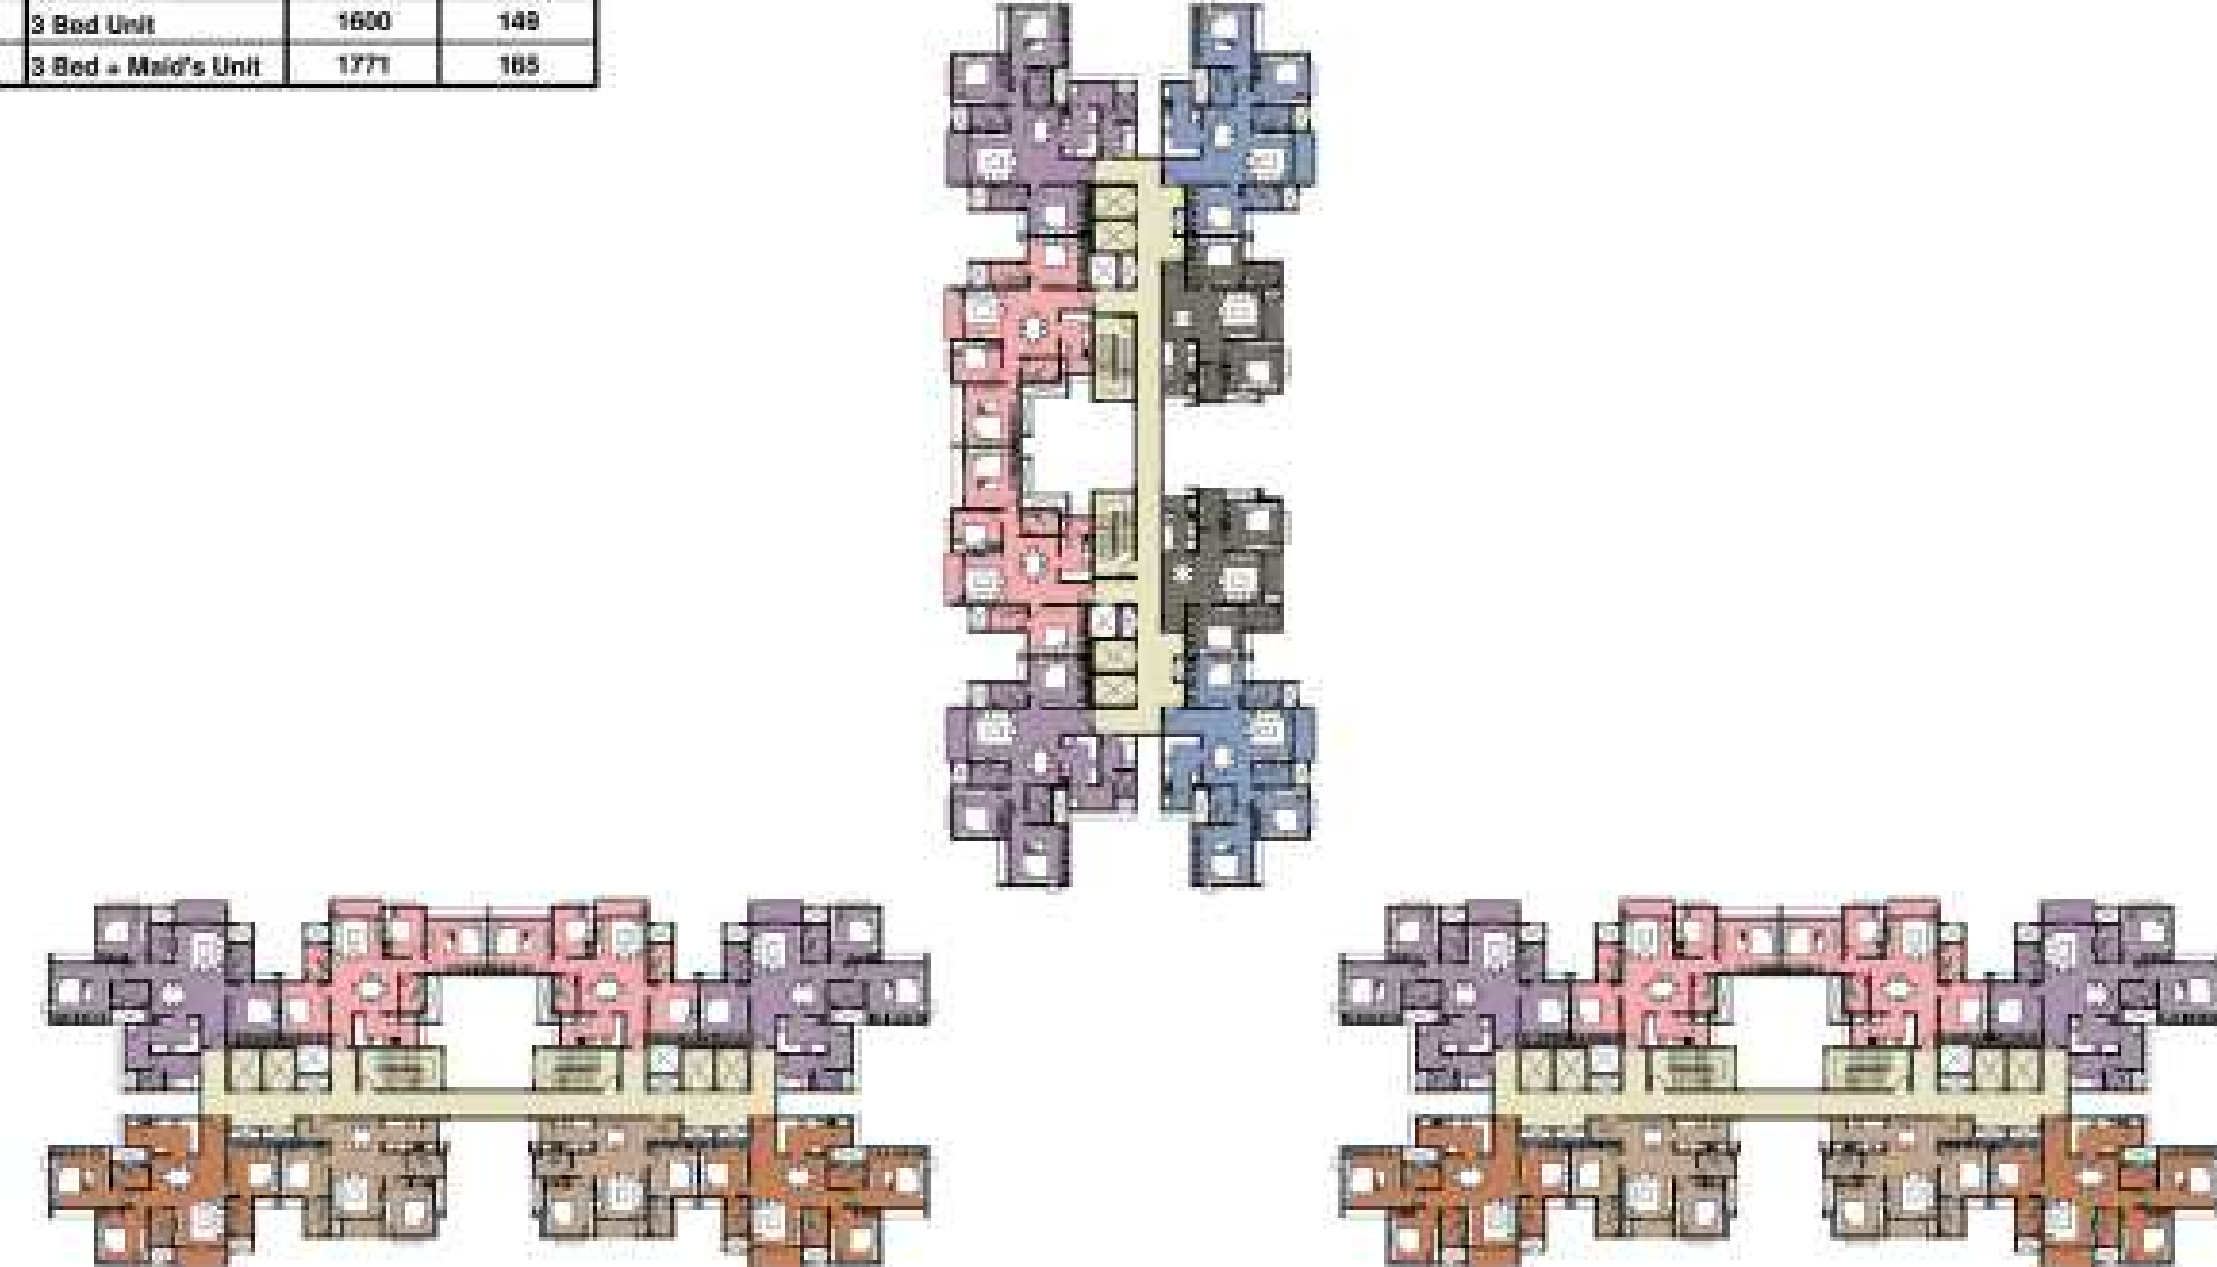

TYPICAL FLOOR PLAN 24TH TO 26TH FLOOR

Legend			Super Built-up Area	
			SFT	SGM
Type - A	2 Bed Unit	1115	104	
Type - B	2 Bed Unit	1130	105	
Type - C1	3 Bed 2 Toilet Unit	1365	129	
Type - D	3 Bed Unit	1595	148	
Type - E	3 Bed Unit	1600	149	
Type - F	3 Bed + Maid's Unit	1771	165