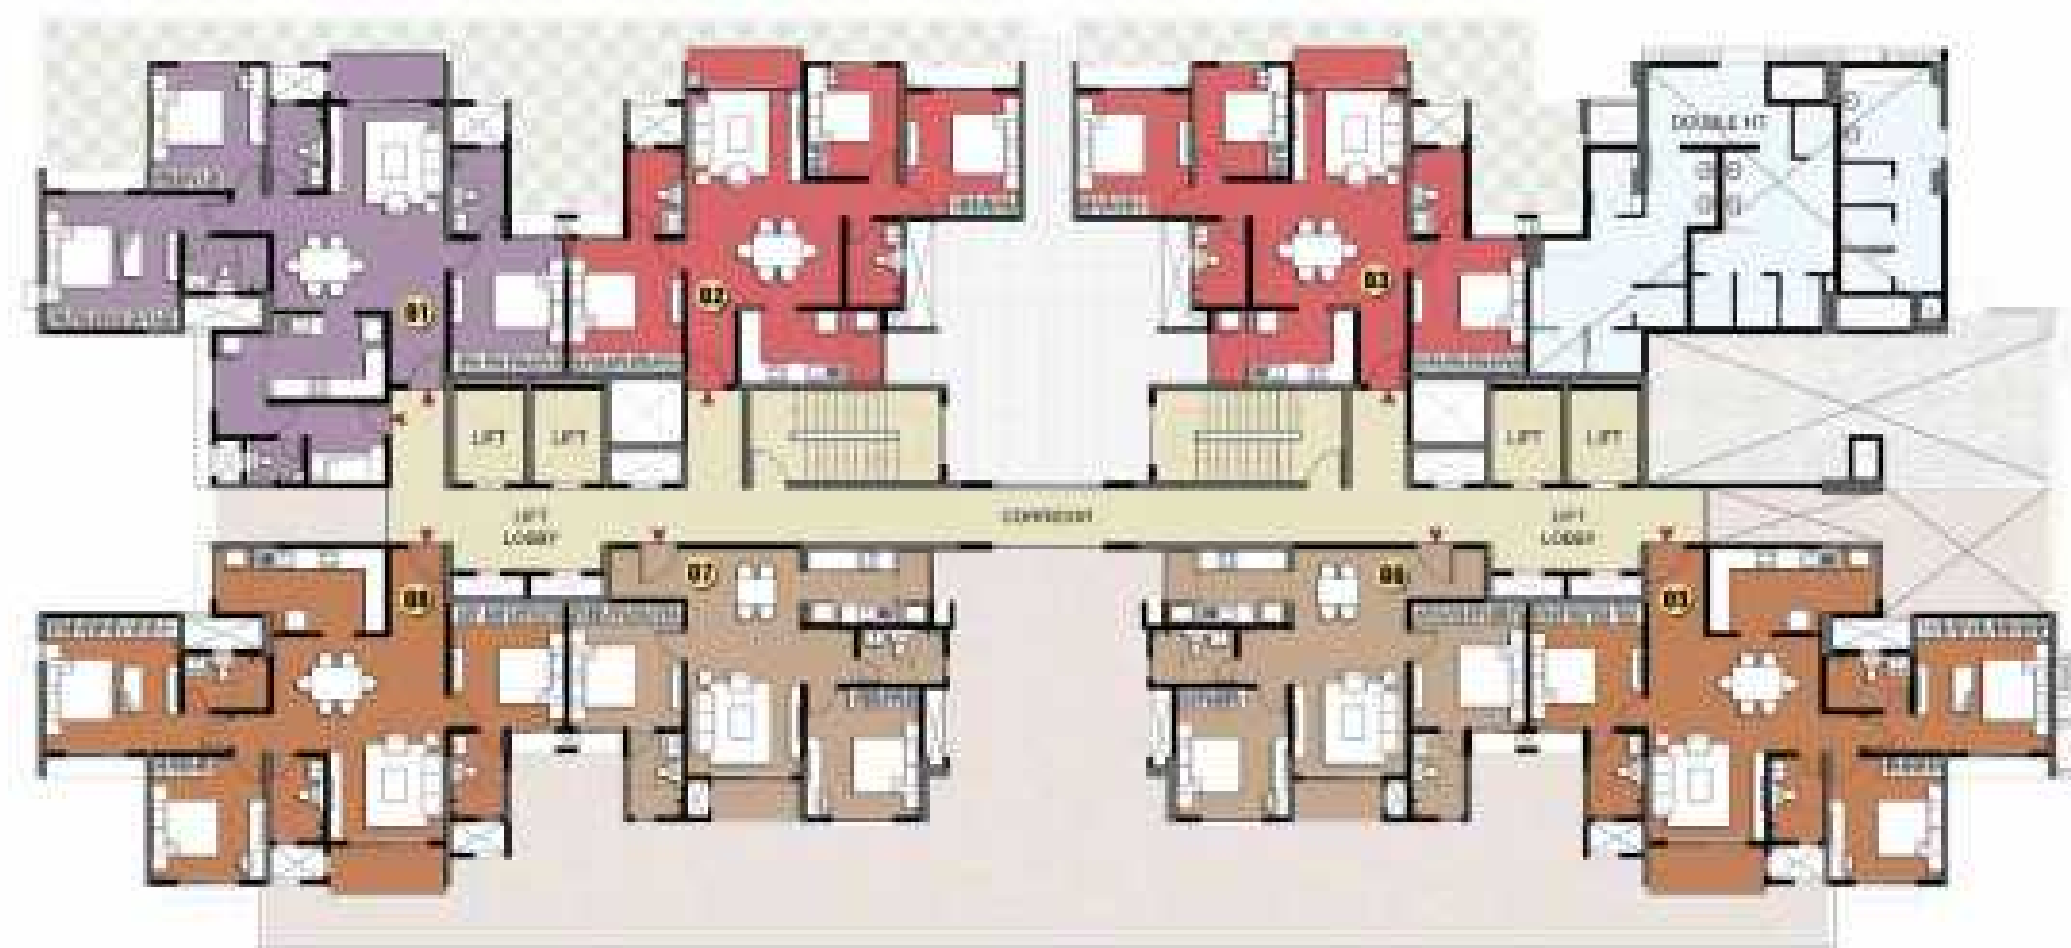

Legend		Super Built-up Area	
Type	Description	SFT	SQM
Type - B	2 Bed Unit	1130	105
Type - C	3 Bed 2 Toilet Unit	1340	125
Type - E	3 Bed Unit	1600	145
Type - F	3 Bed + Maid's Unit	1771	165