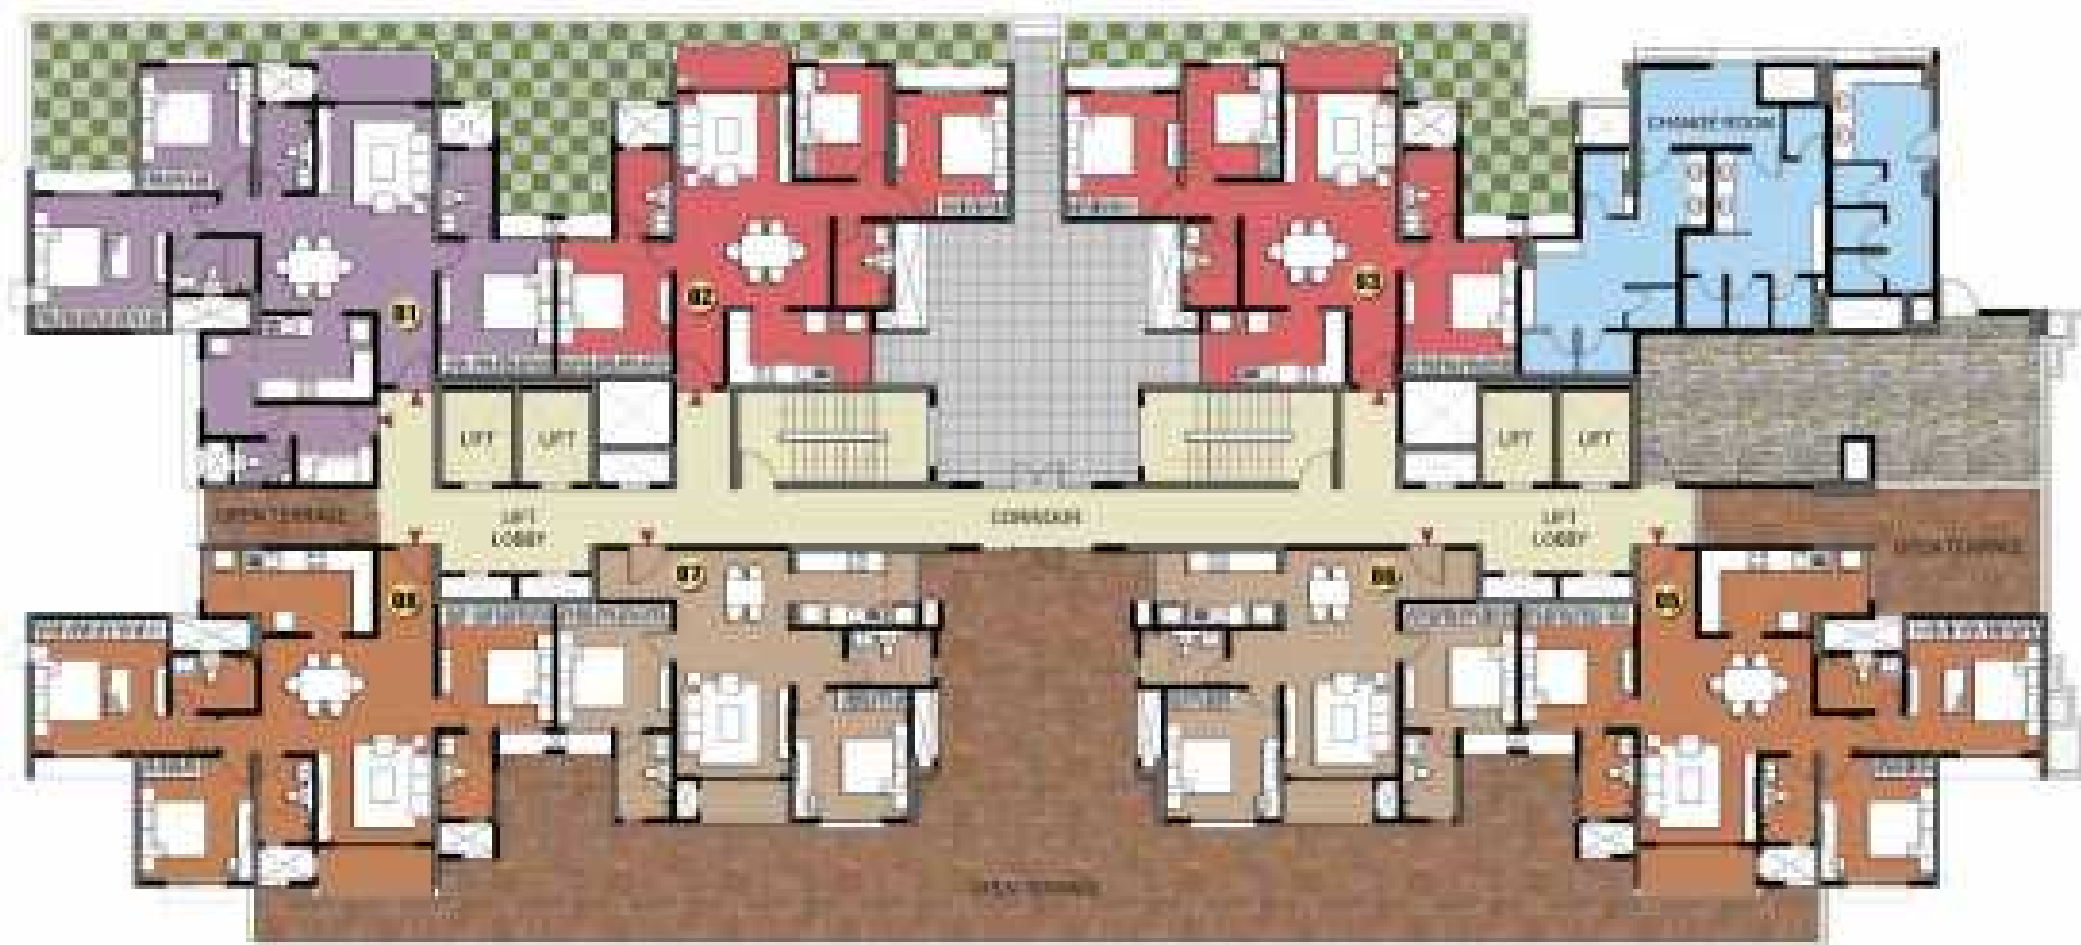

Legend			Super Built-up Area	
Type	Description	SFT	SQM	
Type - B	2 Bed Unit	1130	105	
Type - C	3 Bed 2 Toilet Unit	1340	125	
Type - E	3 Bed Unit	1600	145	
Type - F	3 Bed + Maid's Unit	1771	165