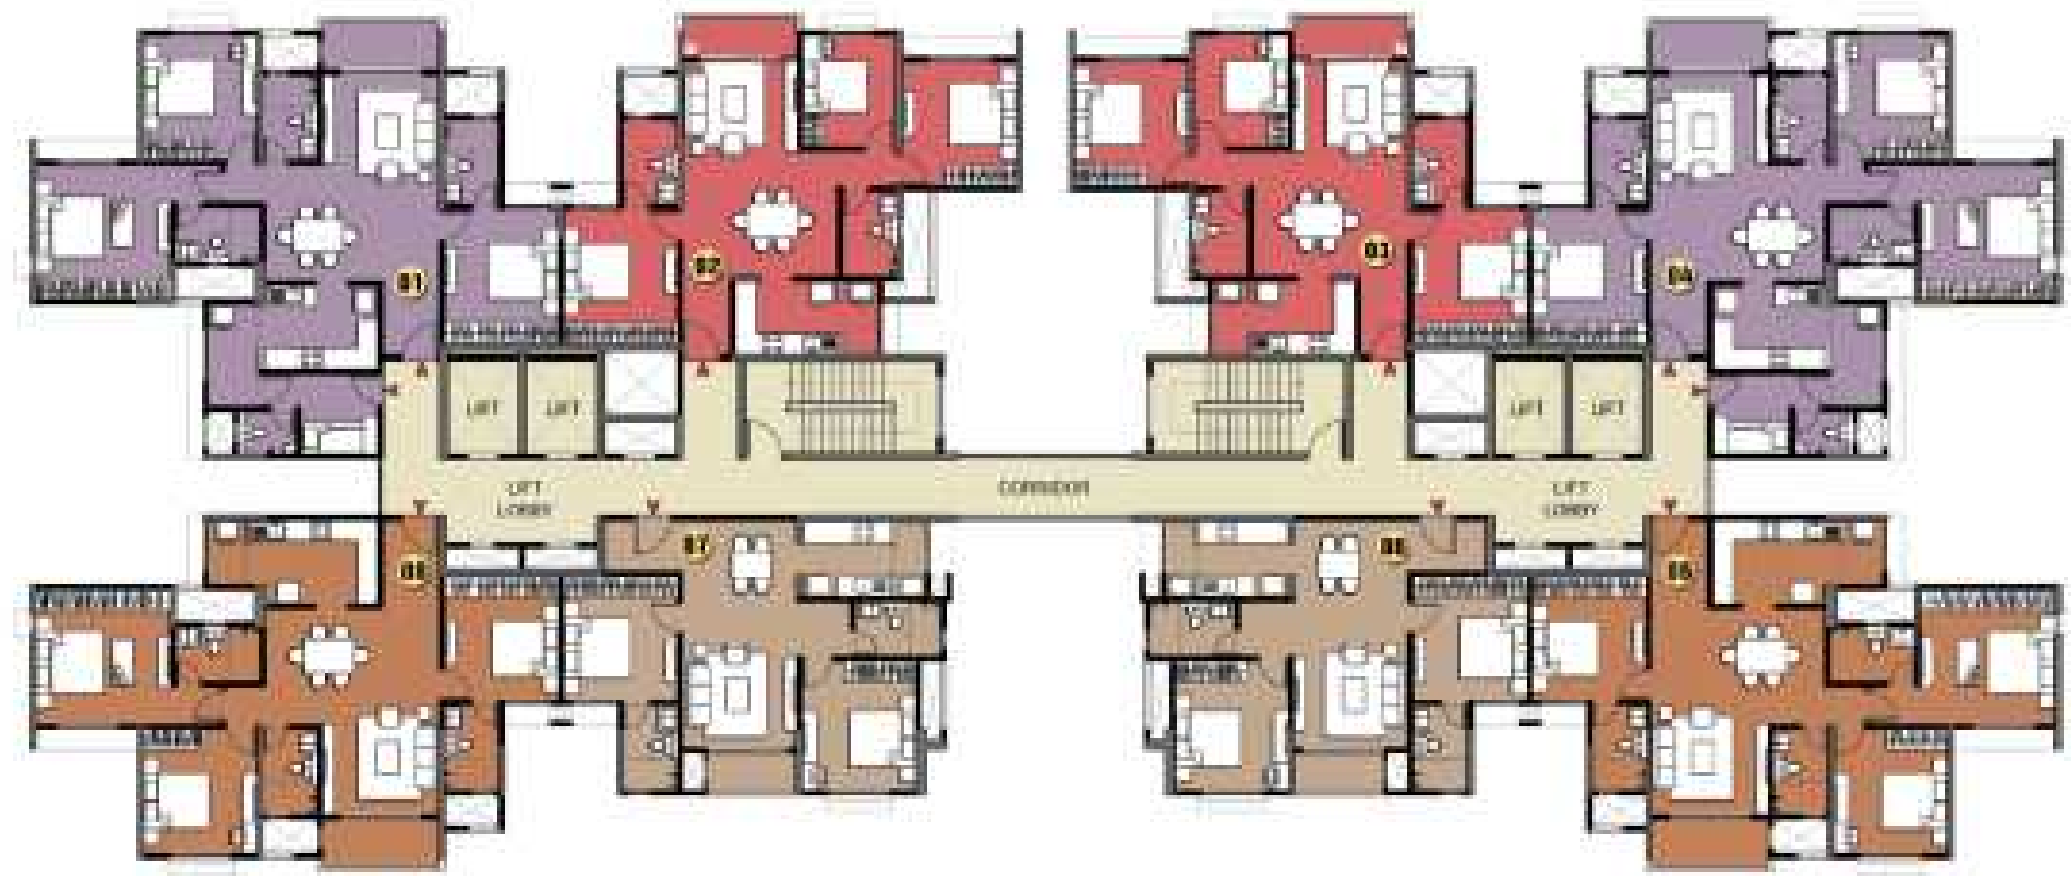

Legend			Super Built-up Area	
Type	Bed	Unit	SFT	SQM
Type - B	2 Bed	Unit	1130	105
Type - C	2 Bed 2 Toilet	Unit	1340	125
Type - E	3 Bed	Unit	1600	149
Type - F	3 Bed + Maid's	Unit	1771	165

Artist's impression