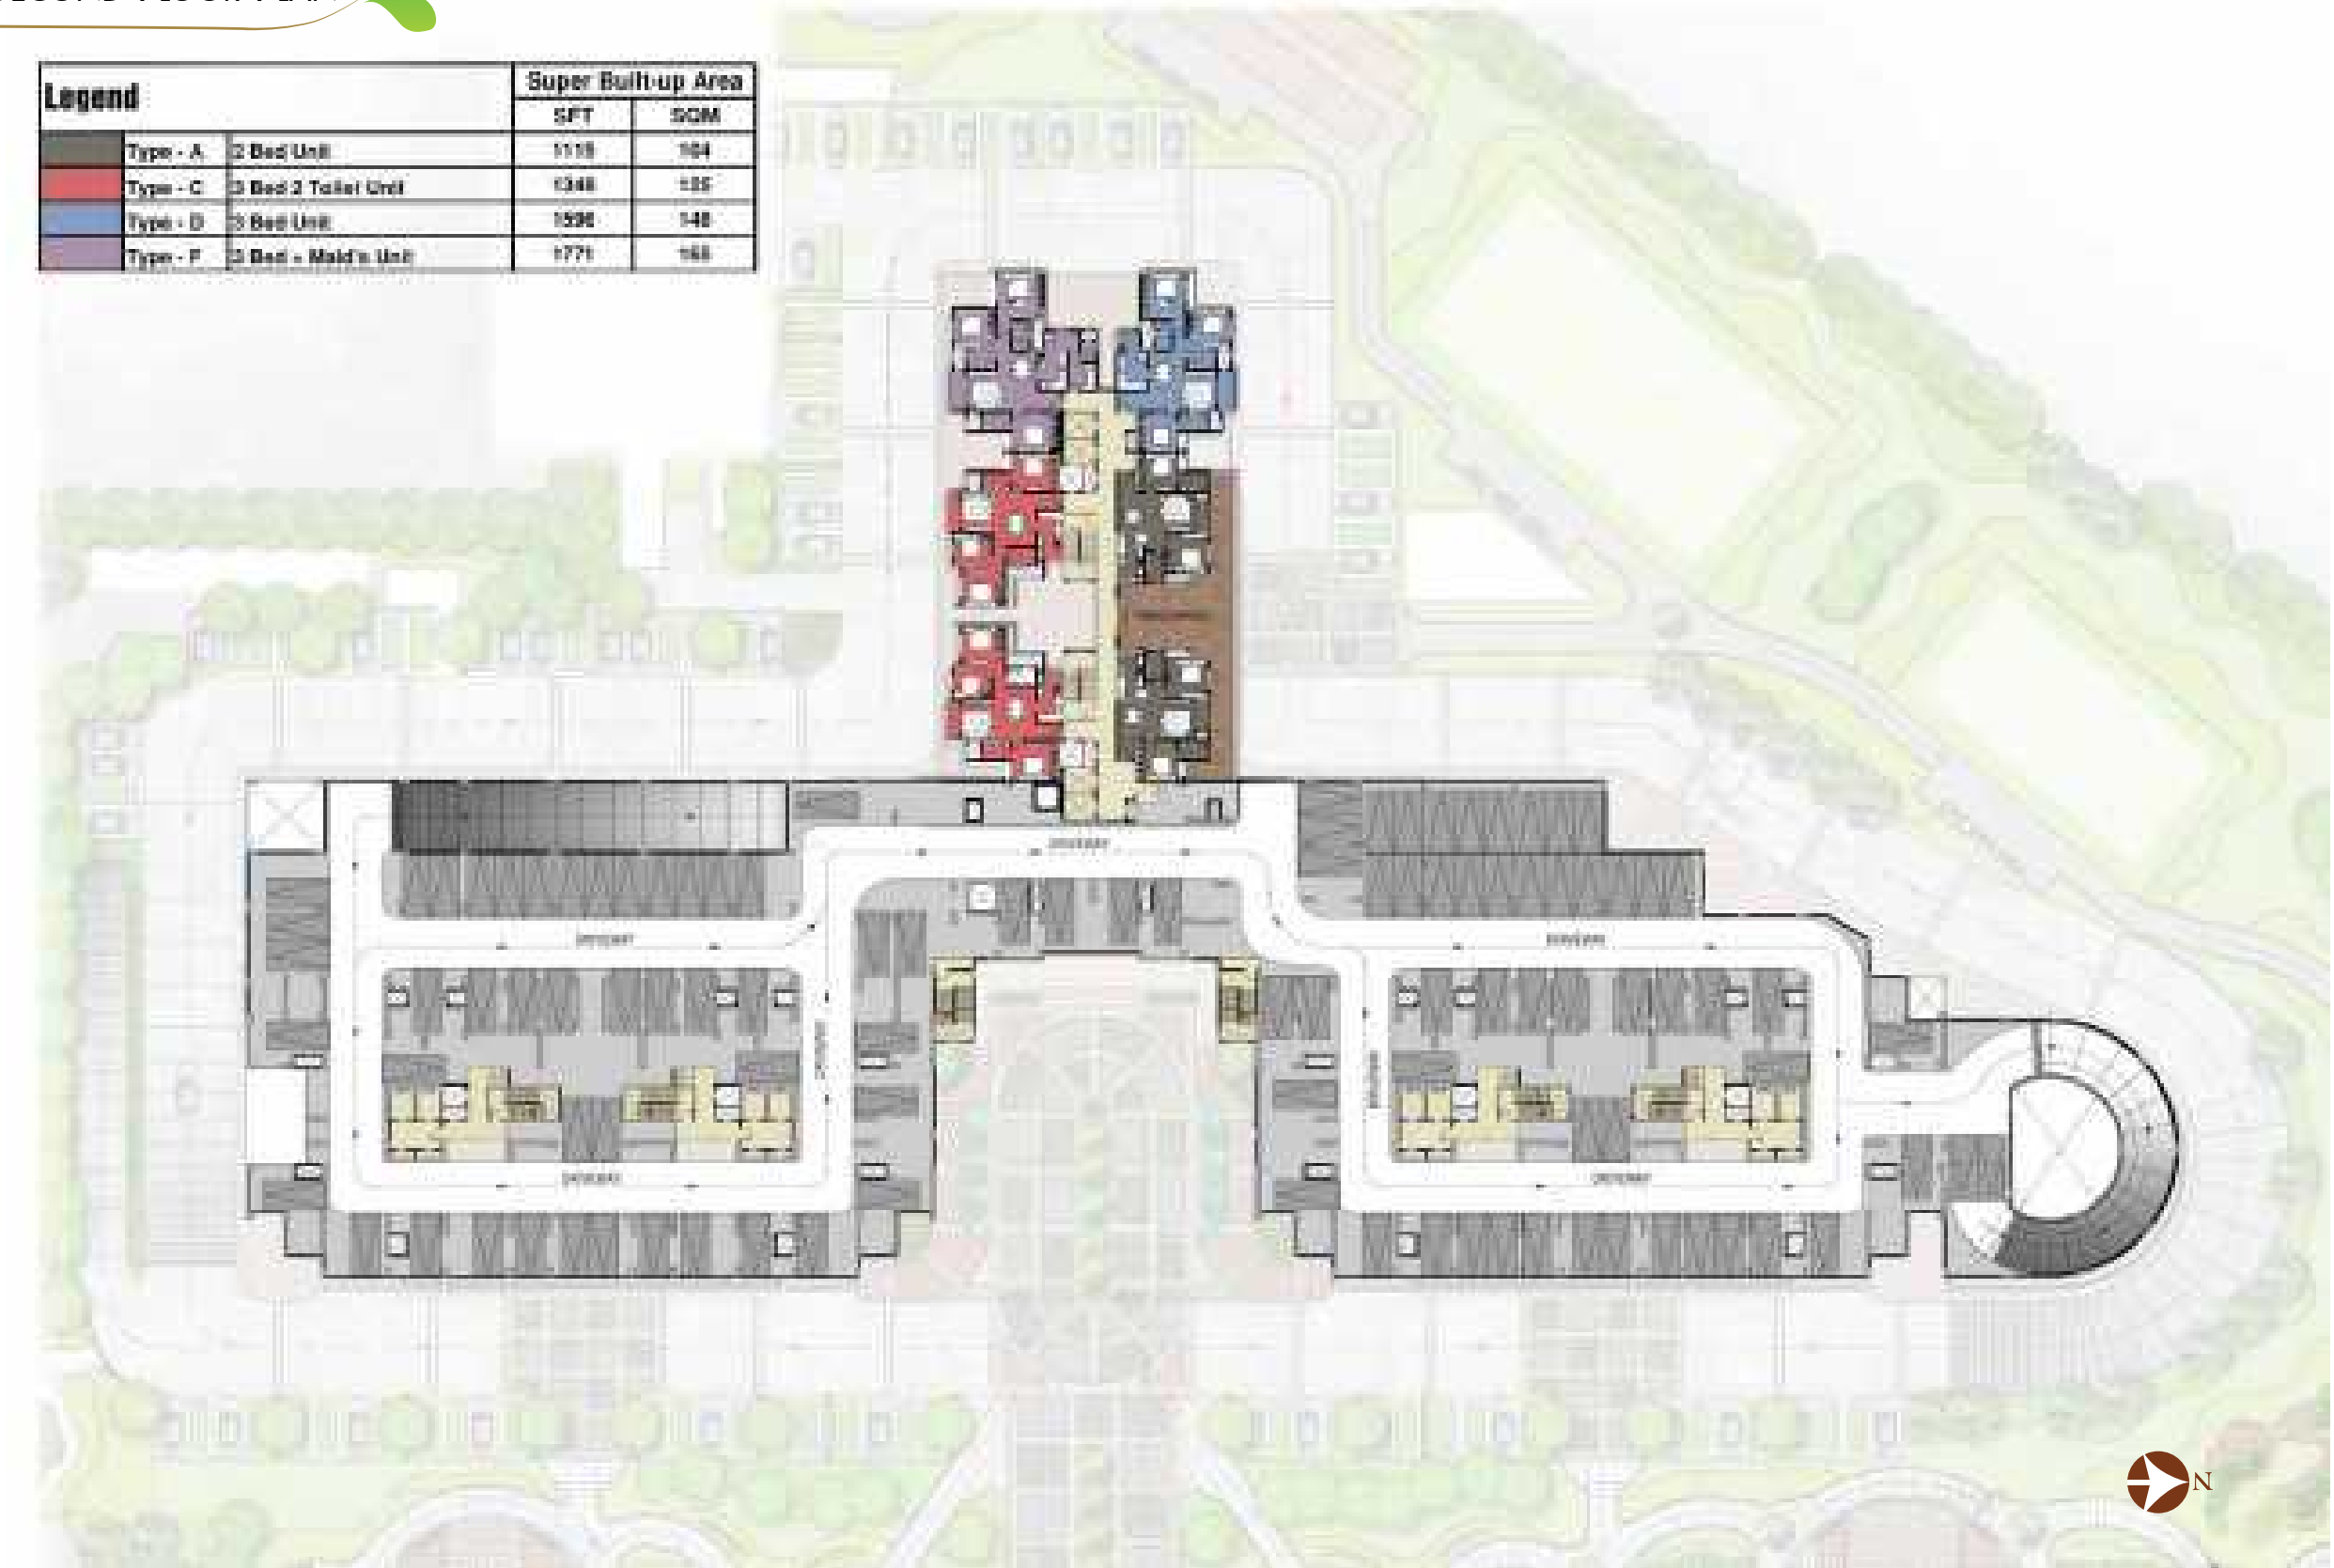

Legend		Super Built-up Area	
		SFT	SQM
	Type - A 2 Bed Unit	1118	104
	Type - C 3 Bed 2 Toilet Unit	1348	125
	Type - D 3 Bed Unit	1526	148
	Type - F 3 Bed + Maid's Unit	1771	168