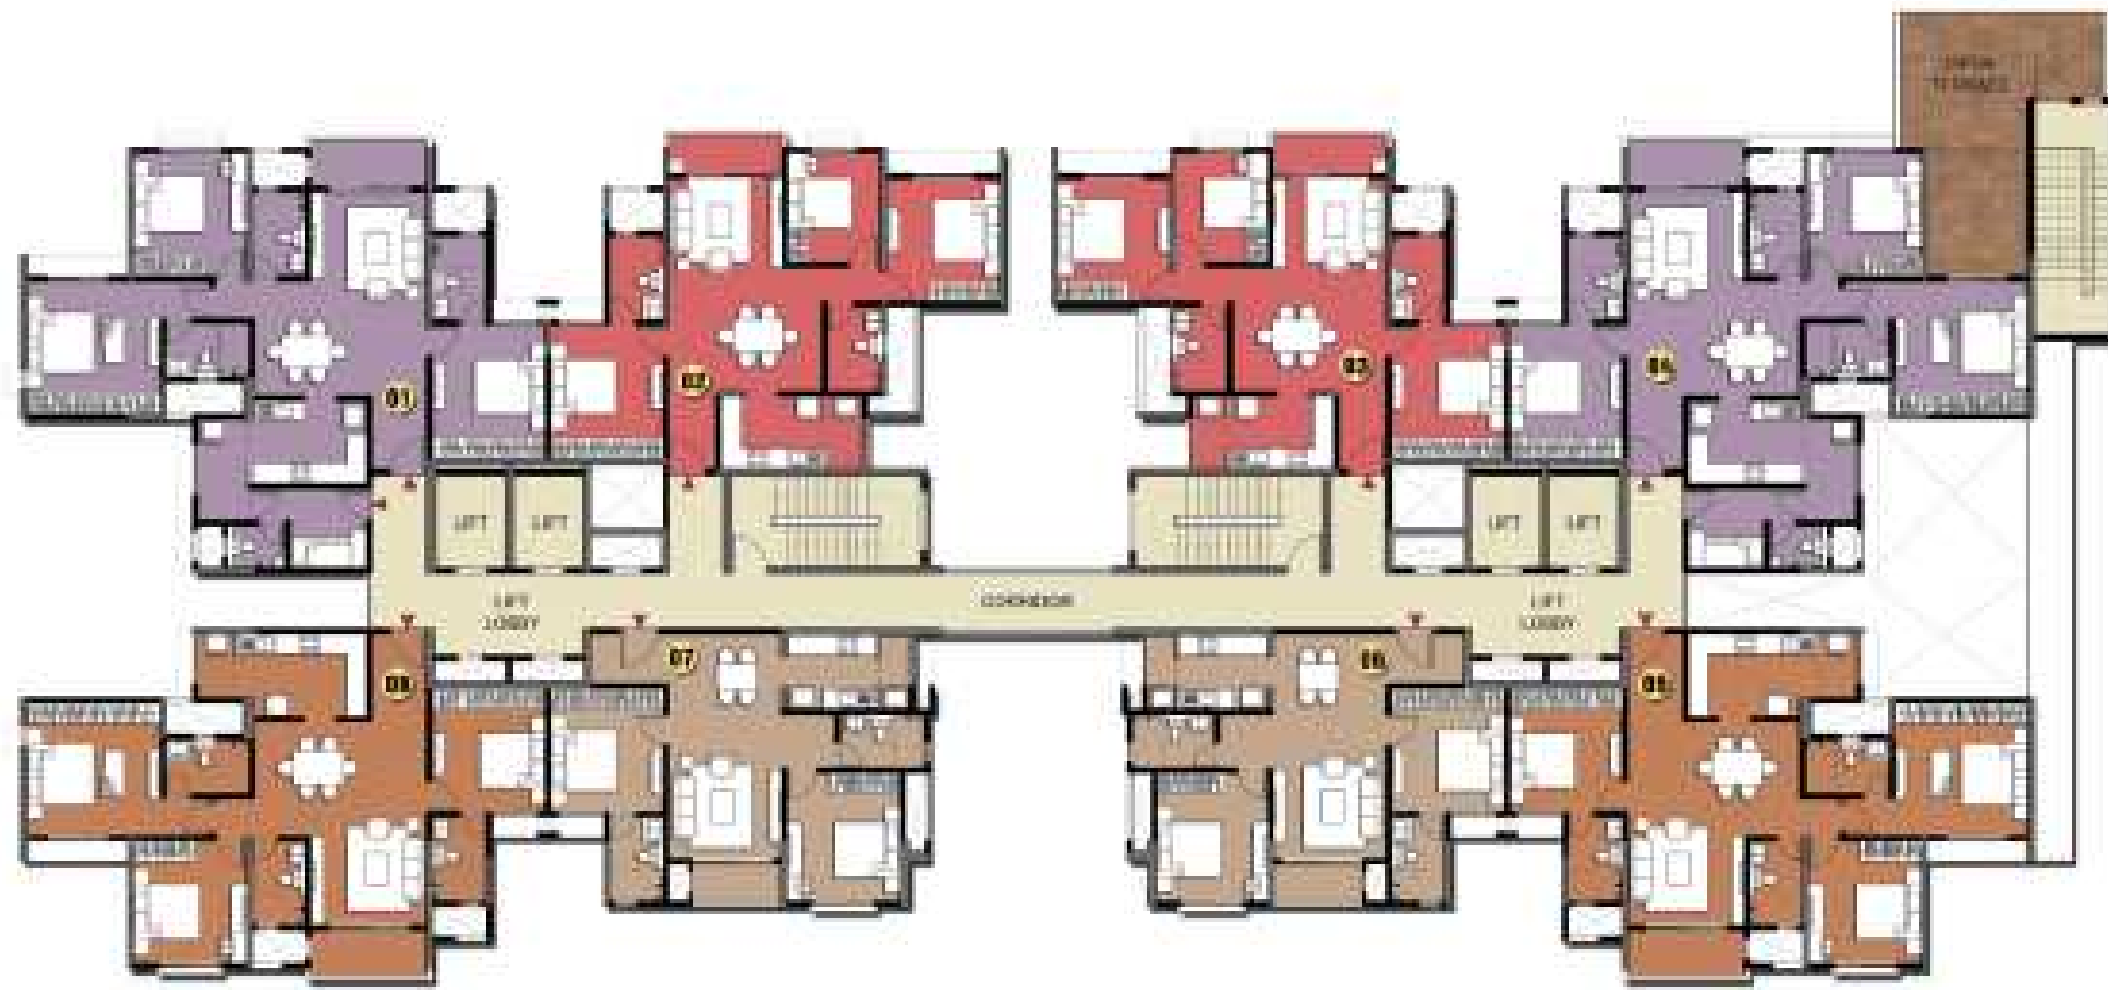

Legend	Super Built-up Area	
	SFT	SQM
Type - B 2 Bed Unit	1130	105
Type - C 3 Bed 2 Toilet Unit	1348	125
Type - E 3 Bed Unit	1000	140
Type - F 3 Bed + Maid's Unit	1771	165