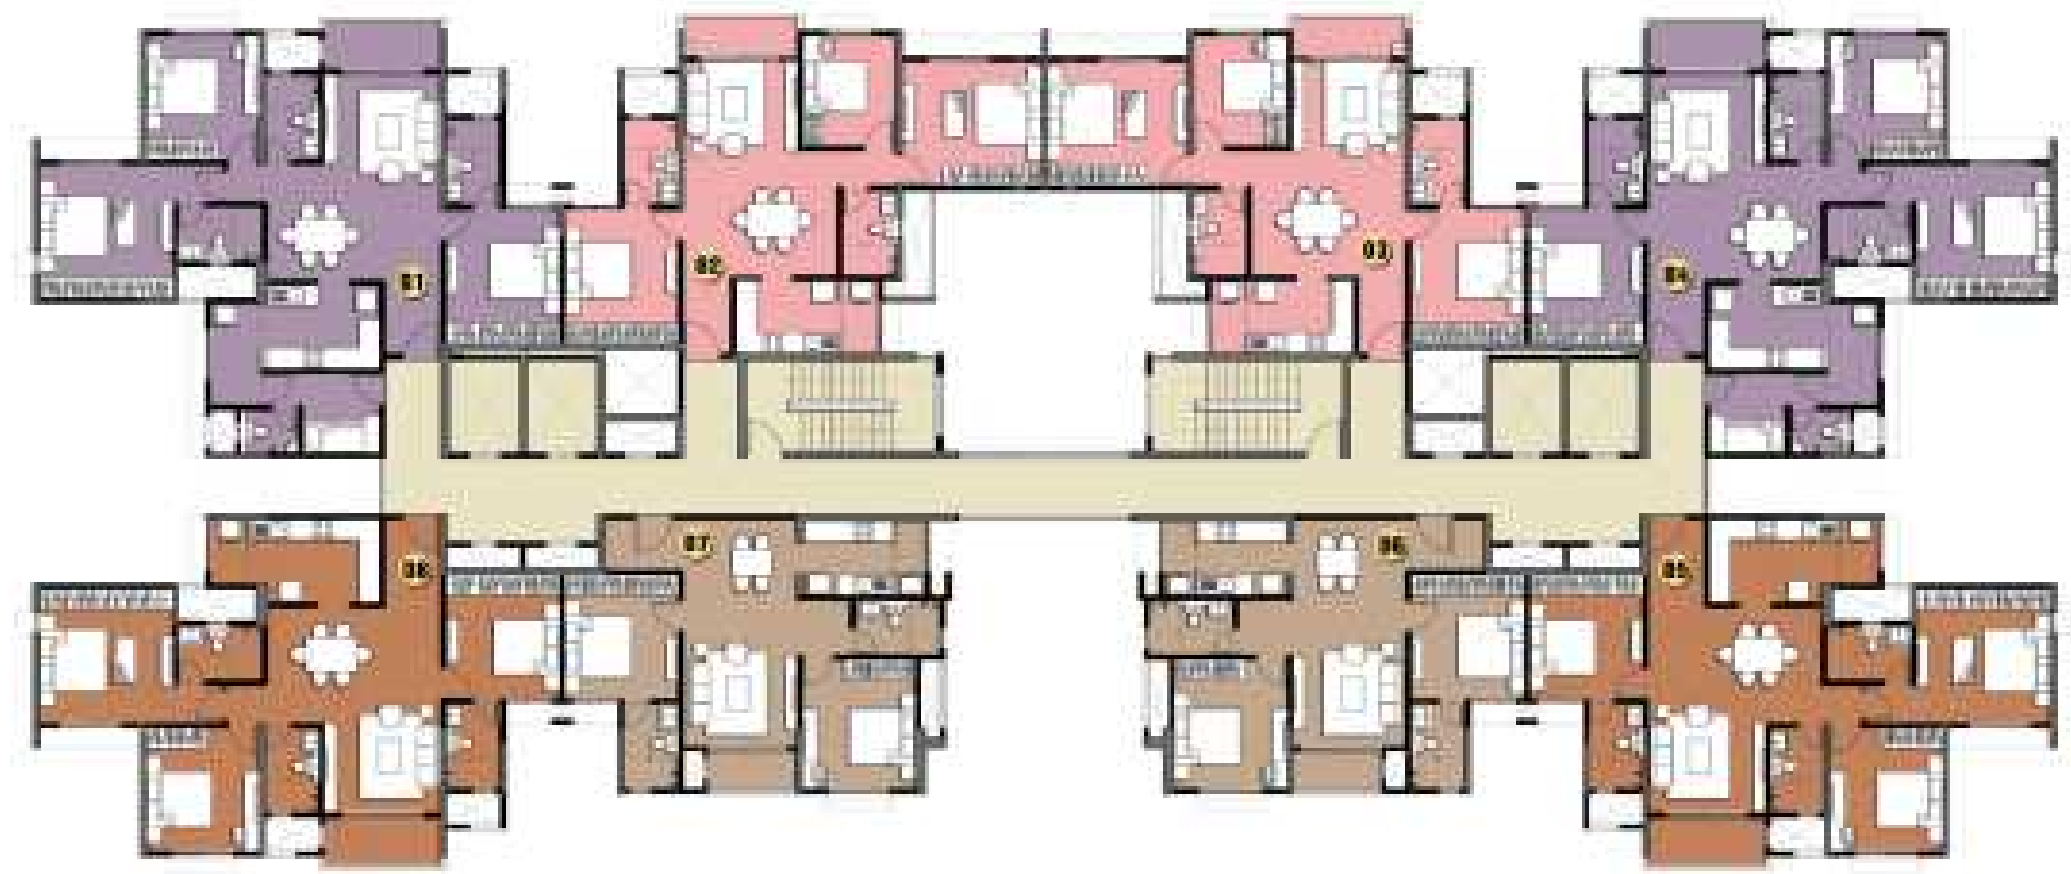

Legend		Super Built-up Area	
		SFT	SQM
Type - B	2 Bed Unit	1130	106
Type - C1	3 Bed 2 Toilet Unit	1395	129
Type - E	3 Bed Unit	1600	148
Type - F	3 Bed + Maid's Unit	1771	165