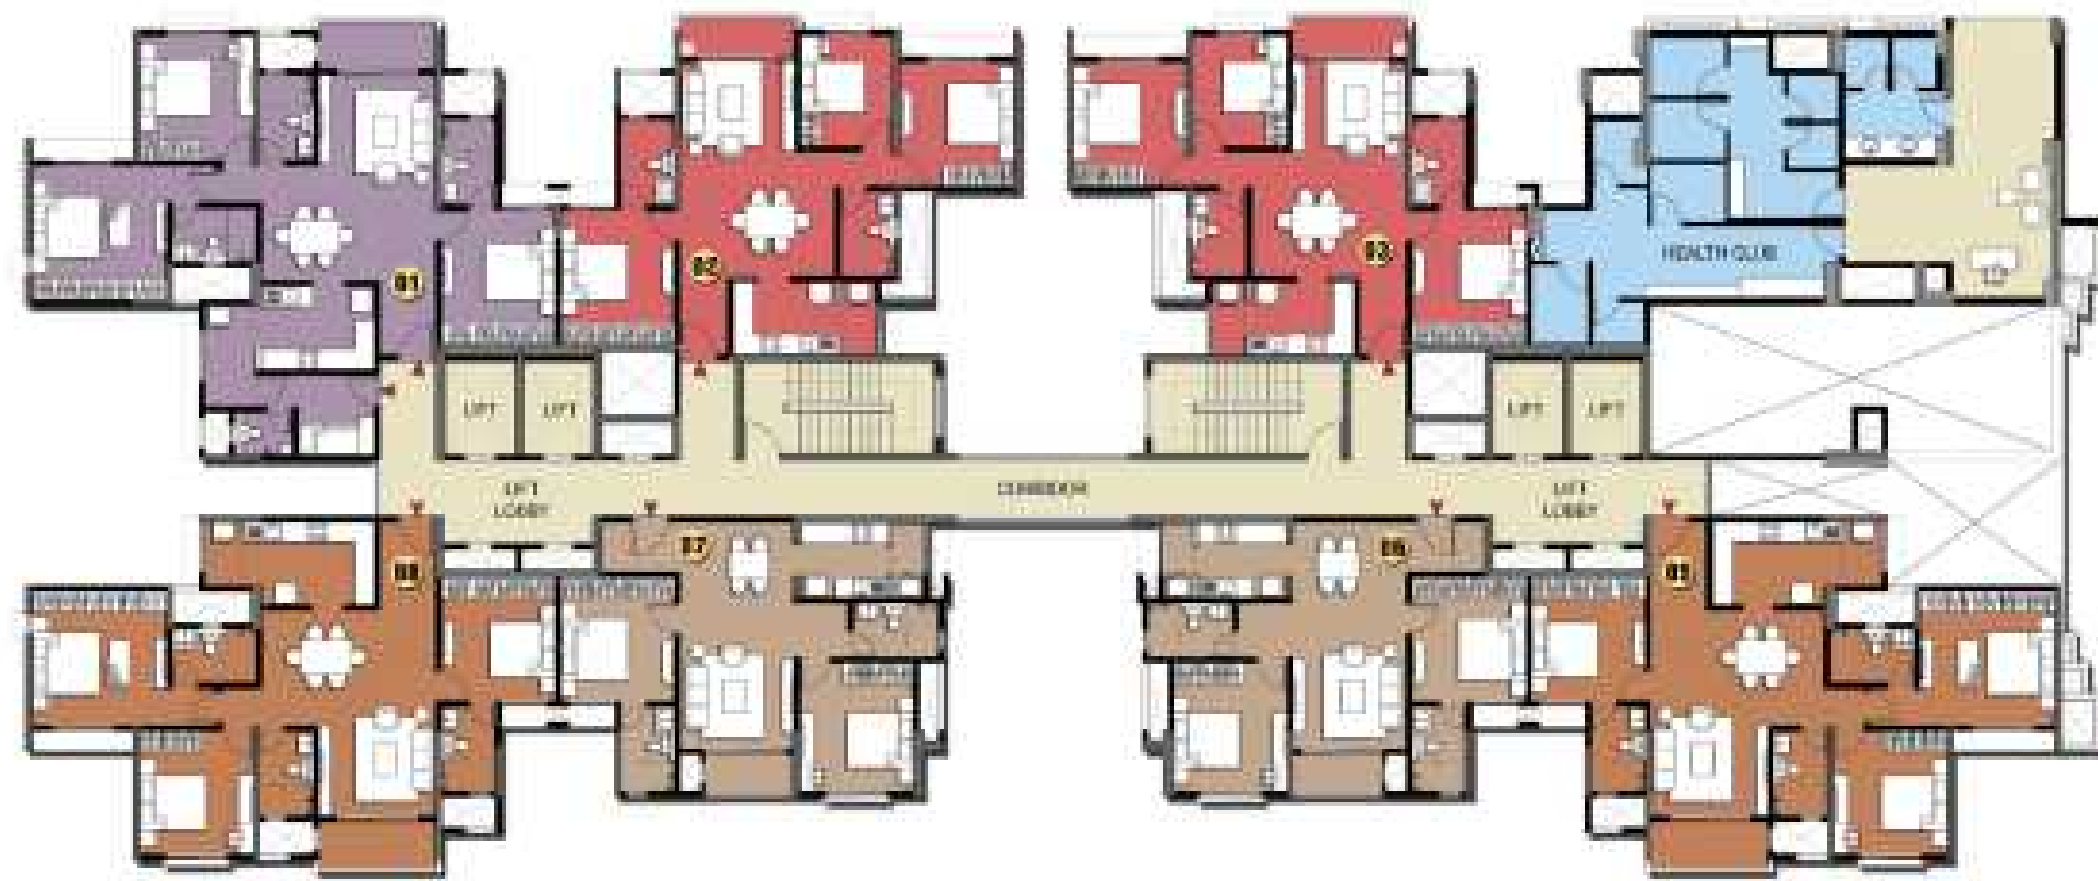

Legend		Super Built-up Area	
Type	Description	SFT	BQM
Type - B	2 Bed Unit	1130	105
Type - C	3 Bed 2 Toilet Unit	1340	125
Type - E	3 Bed Unit	1600	140
Type - F	3 Bed + Maid's Unit	1771	165