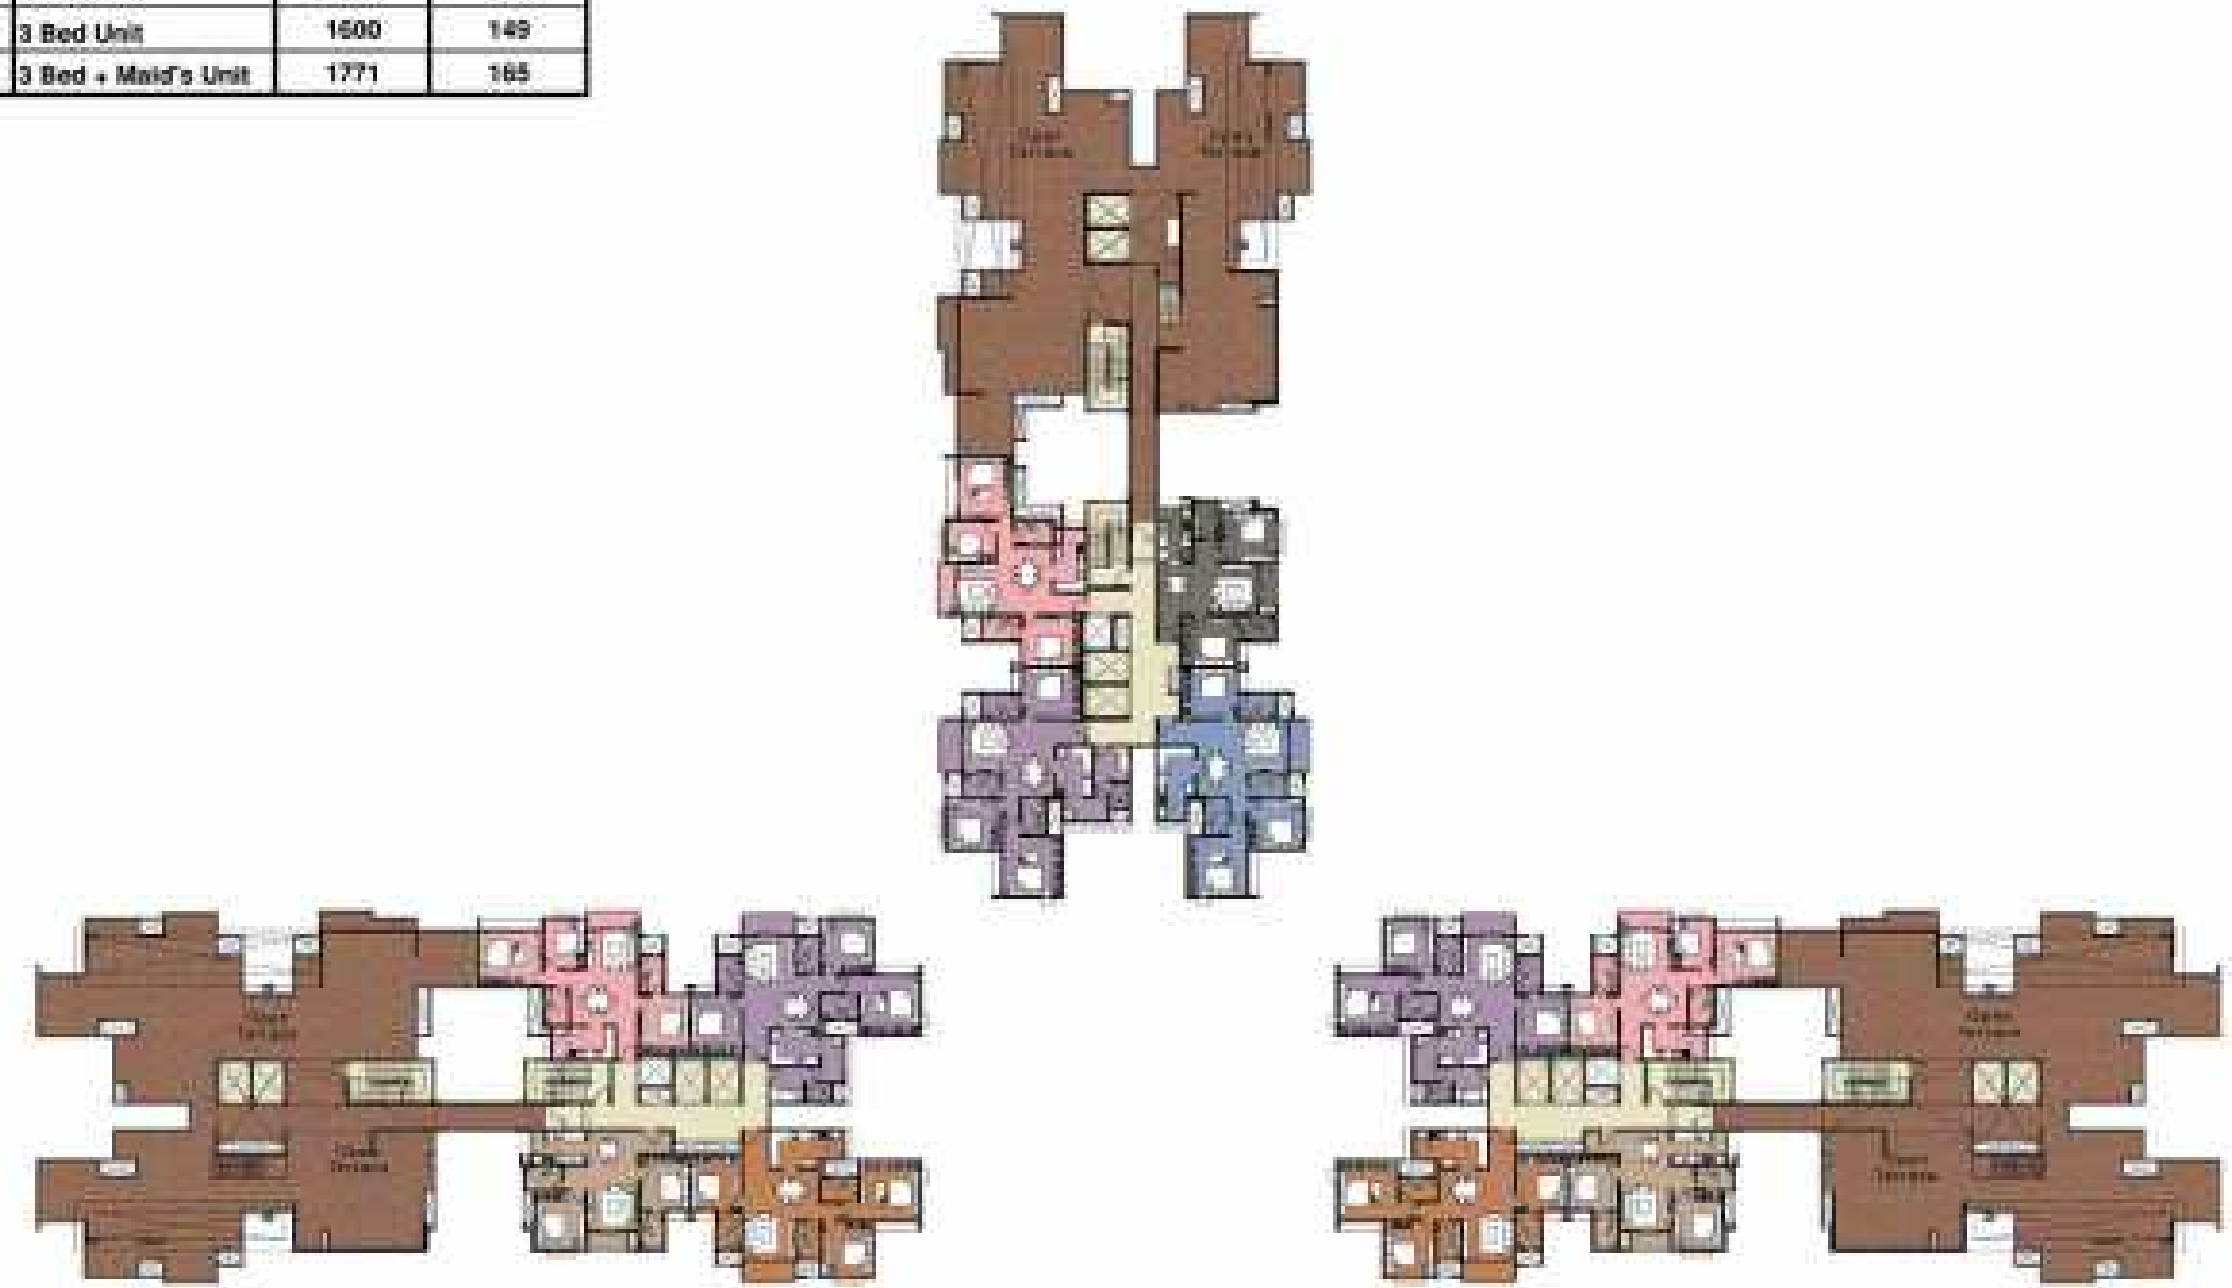

Legend		Super Built-up Area	
		SFT	SQM
Type - A	2 Bed Unit	1115	104
Type - B	2 Bed Unit	1130	105
Type - C1	3 Bed 2 Toilet Unit	1385	129
Type - D	3 Bed Unit	1596	148
Type - E	3 Bed Unit	1500	140
Type - F	3 Bed + Maid's Unit	1771	165