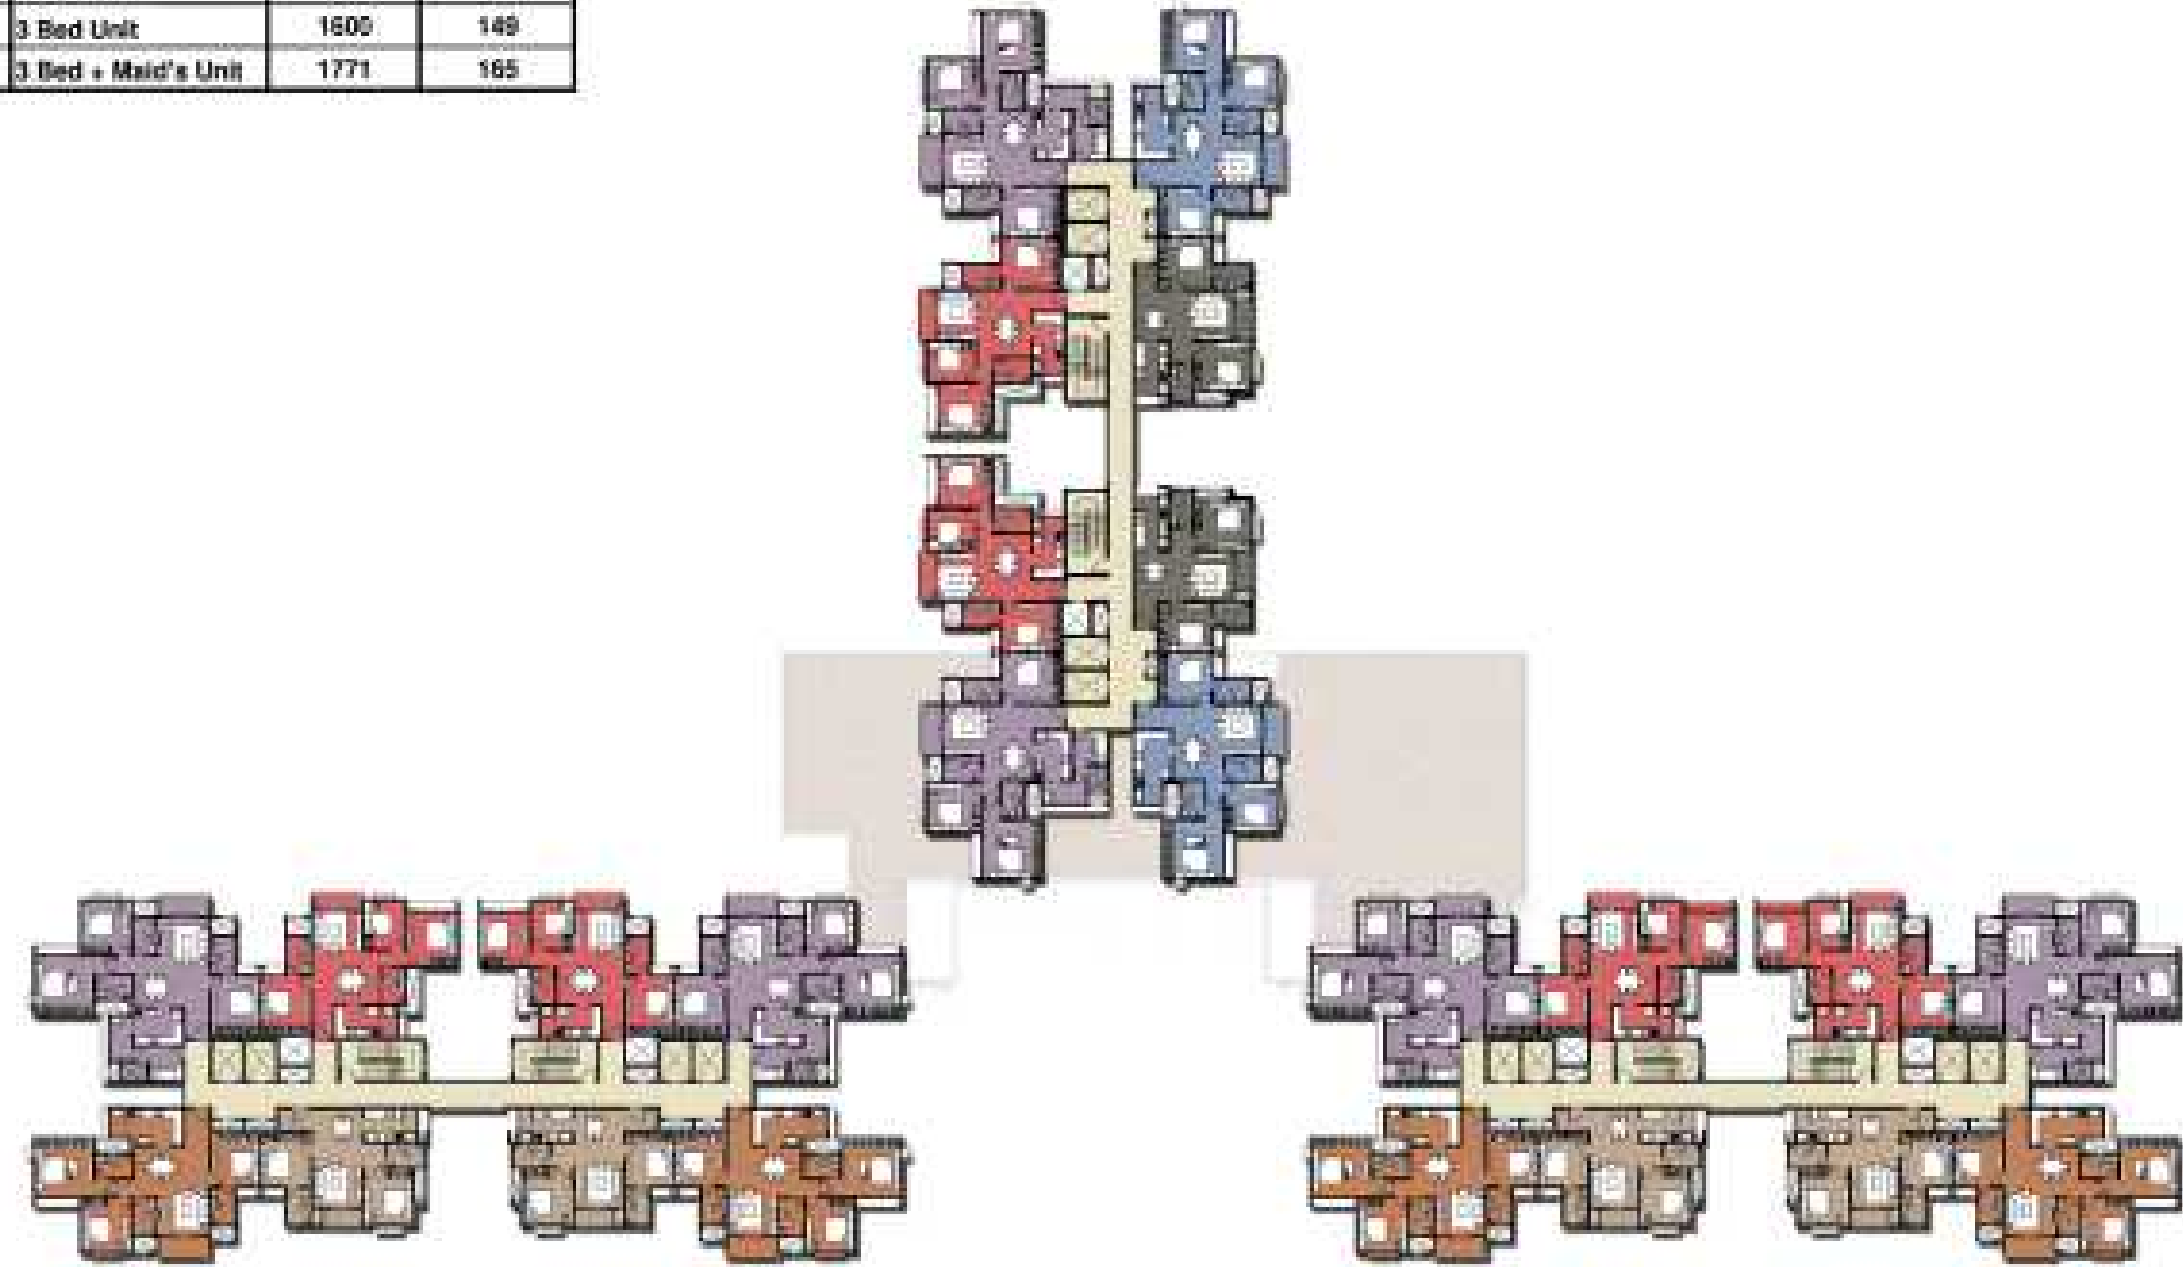

TYPICAL FLOOR PLAN 7TH TO 23RD FLOOR

Legend			Super Built-up Area	
			SFT	SGM
Type - A	2 Bed Unit	1115	104	
Type - B	2 Bed Unit	1130	105	
Type - C	3 Bed 2 Toilet Unit	1348	125	
Type - D	3 Bed Unit	1595	148	
Type - E	3 Bed Unit	1600	149	
Type - F	3 Bed + Maid's Unit	1771	165