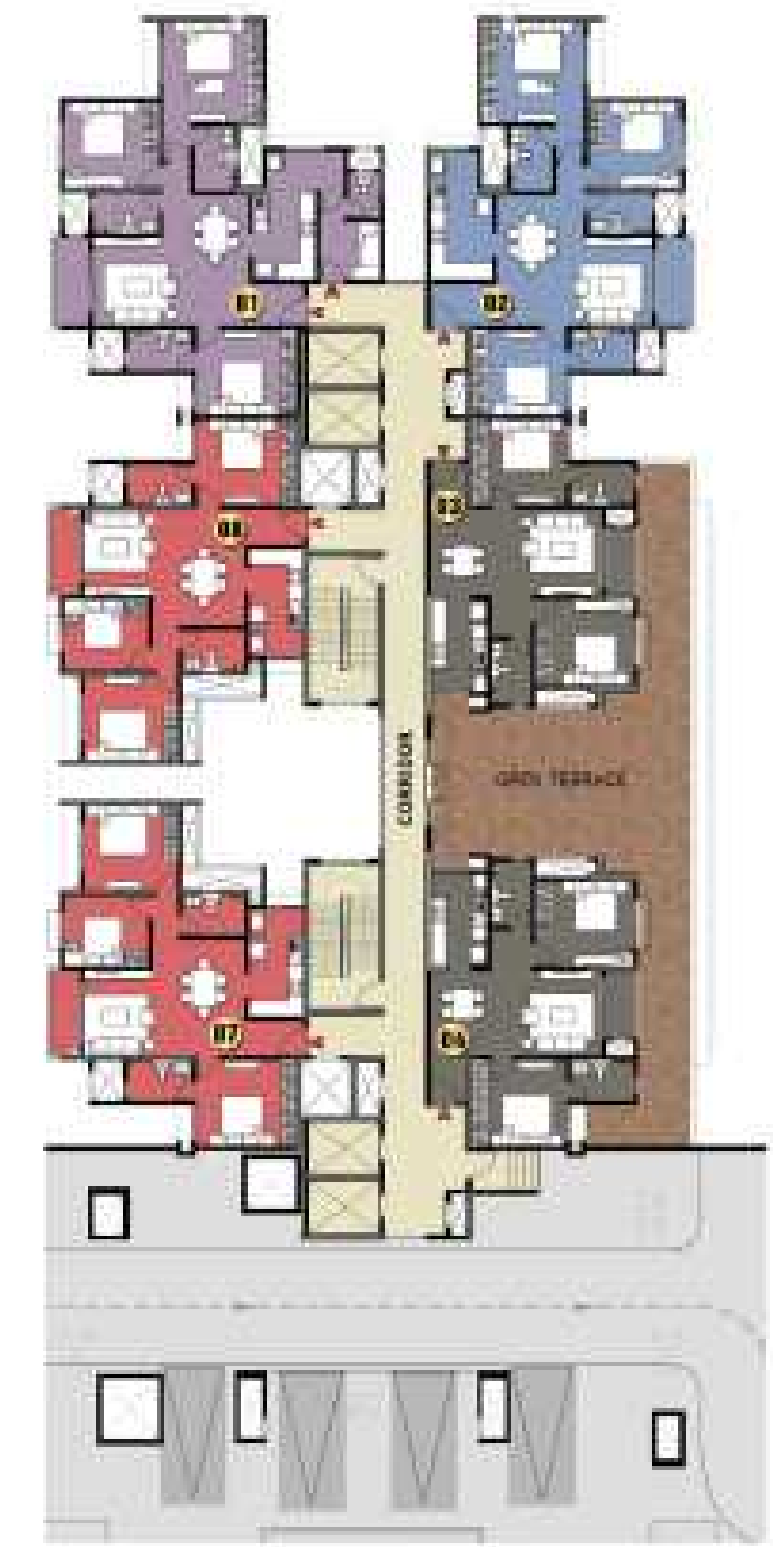

TOWER - 02 - 02ND FLOOR

Legend		Super Built-up Area	
		SFT	SGM
Type - A	2 Bed Unit	1115	104
Type - C	3 Bed 2 Toilet Unit	1348	135
Type - D	3 Bed Unit	1595	148
Type - F	3 Bed + Maid's Unit	1771	188