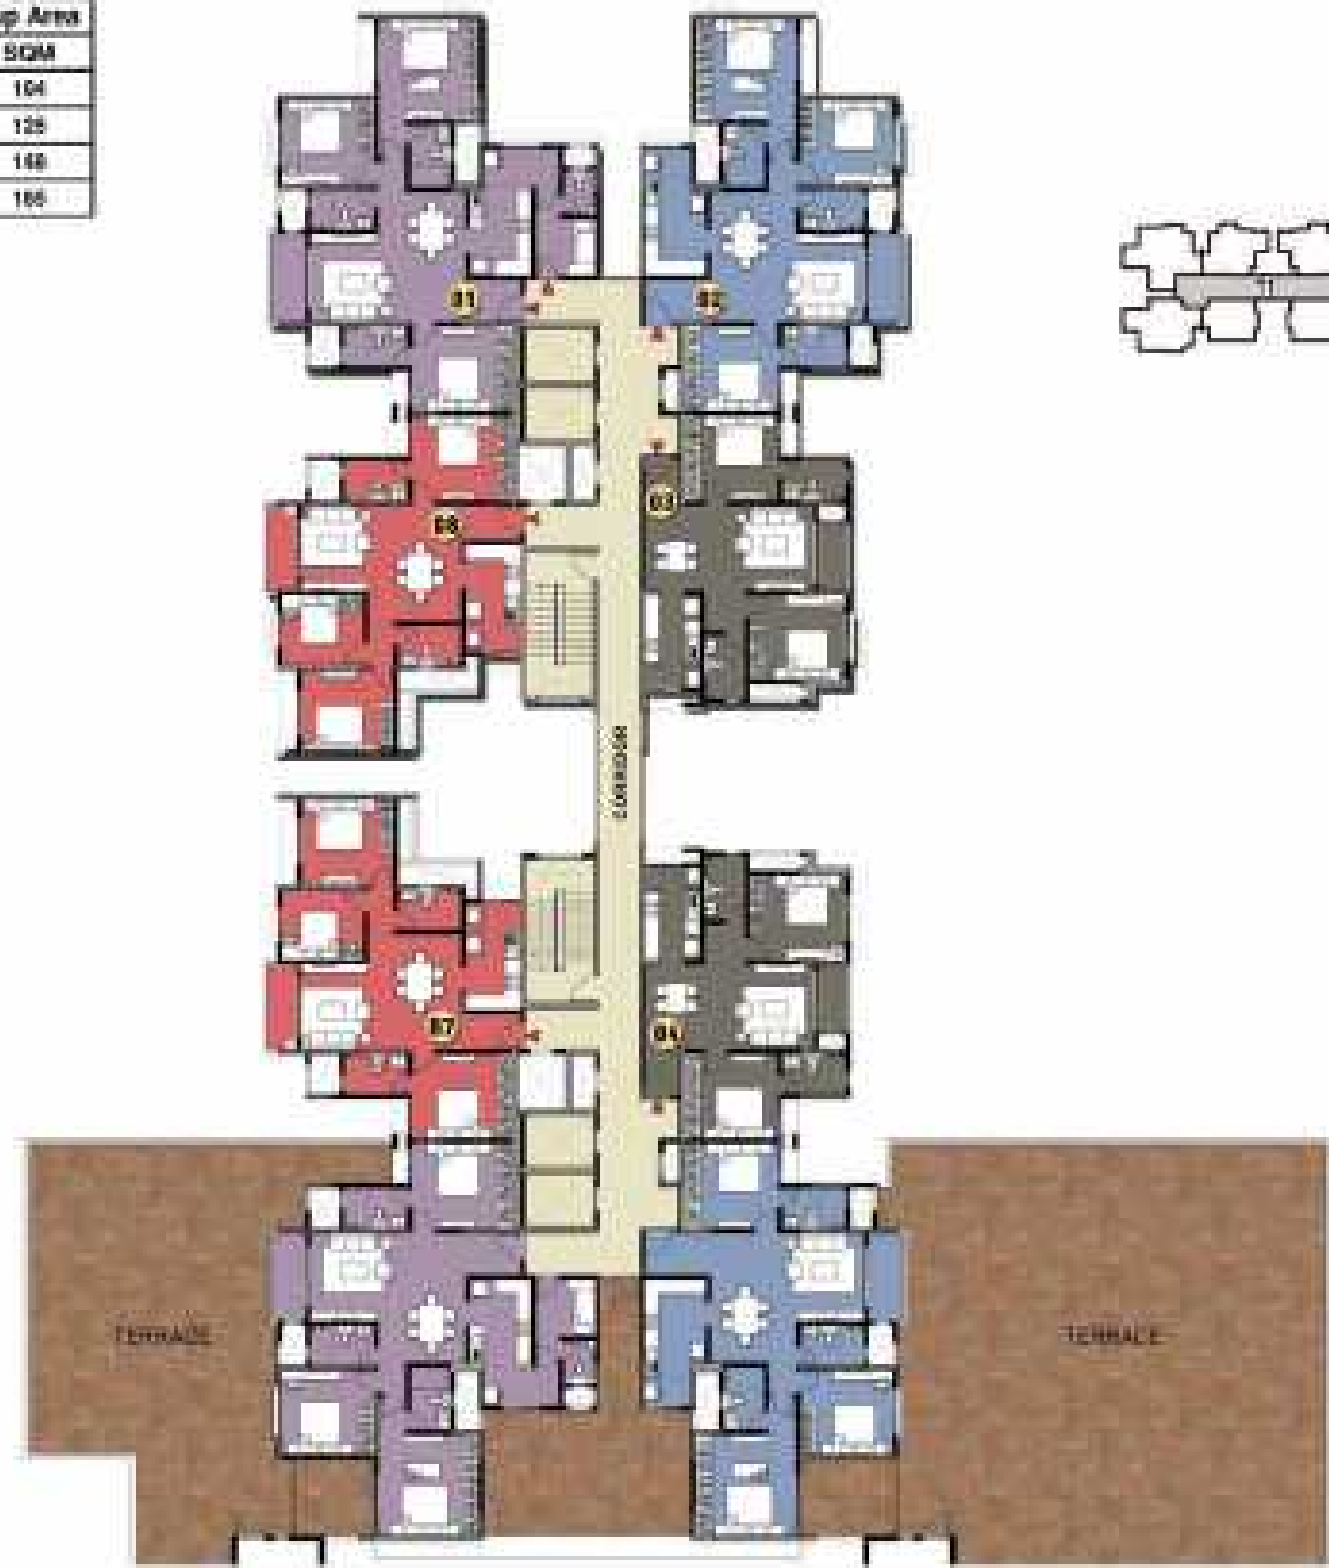

Legend	Super Built-up Area	
	SPT	SCM
Type - A: 2 Bed Unit	1115	104
Type - C: 3 Bed 3 Toilet Unit	1348	128
Type - D: 3 Bed Unit	1506	148
Type - F: 2 Bed + Maid's Unit	1771	166