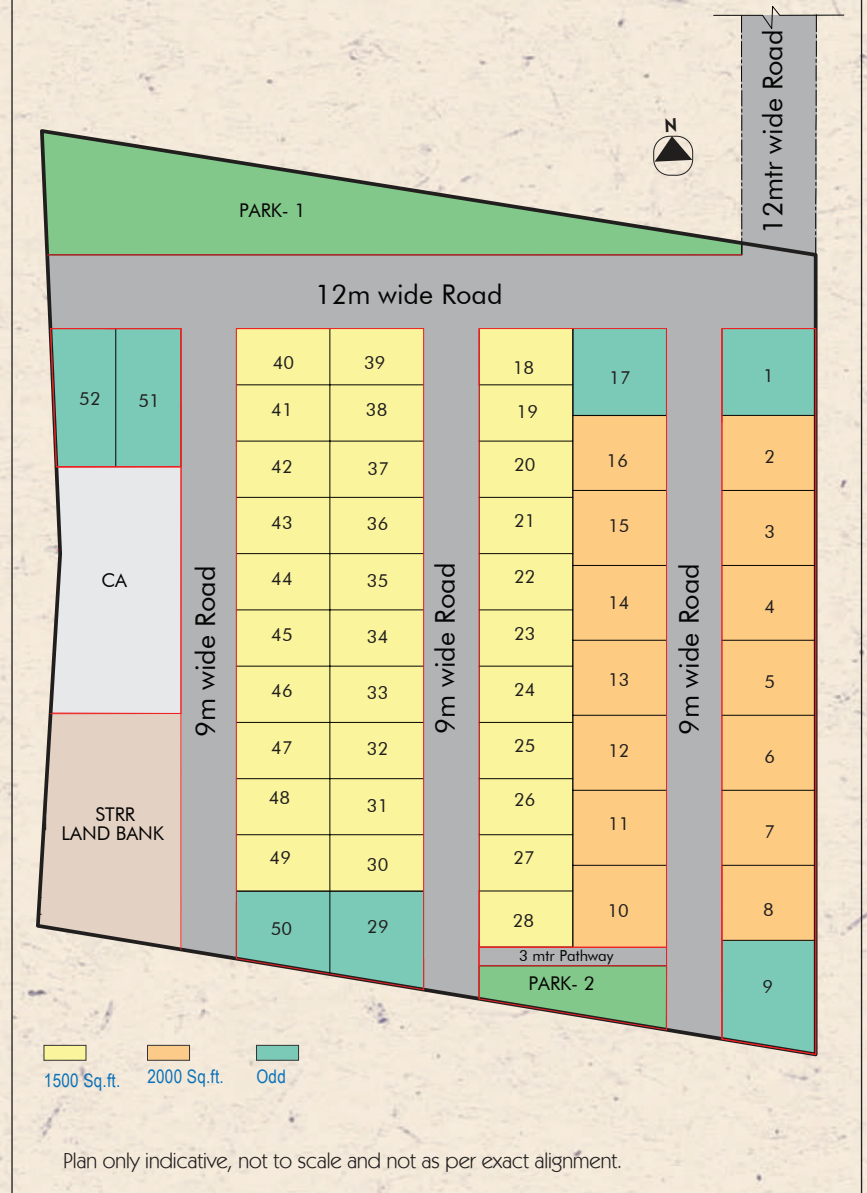

Sites - 1500 sq ft onwards

High quality roads
for longer life

All services concealed
underground to
minimise road digging

Scientifically engineered
drainage system to
avoid overflowing

Clubhouse with
Party Area &
swimming pool

Hotels & Resorts

1. Taj Bangalore - 30 mins
2. Clarks Exotica - 30 mins
3. Signature Club Resort @ Brigade Orchards - 20 mins
4. Jade 735 / Club Cabana - 20 mins
5. Goldfinch Retreat - 25 mins
6. Prestige Golfshire - 15 mins
7. Olde Bangalore - 30 mins
8. Fantasy Golf Resort - 15 mins

Hospitals

1. Akash Hospital - 20 mins
2. Leena Multispeciality - 25 mins

Shopping & Convenience

1. D'Mart - 10 mins
2. Proposed Brigade Mall (Arcade) @ Brigade Orchards - 15 mins

Chartered Windsong 2 Layout Plan

Chartered Windsong 2 Location Map

Note:

1. Time mentioned is approximate and is subject to variation depending on the traffic situation.
2. Layout plan, site areas / dimensions are subject to marginal variation.
3. Final understanding after negotiations shall be incorporated in the Sale Agreement to be executed between the Promoter and the Allottee which alone shall be binding on the Promoter.