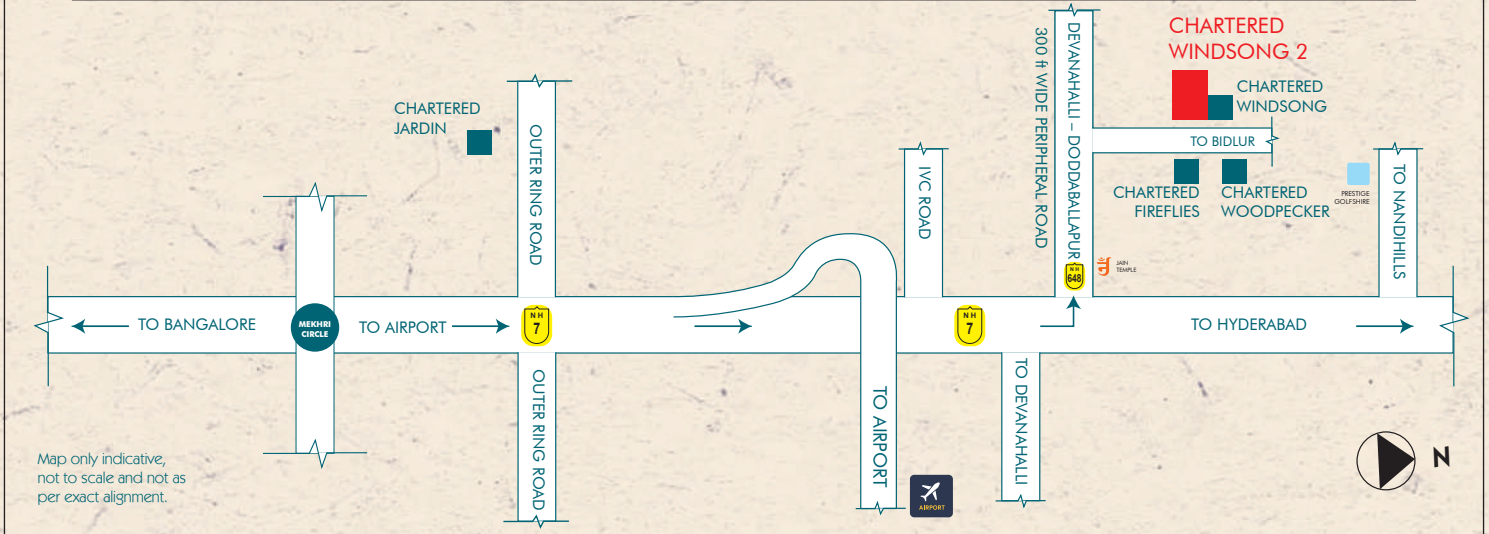

Hotels & Resorts

1. Taj Bangalore - 30 mins
2. Clarks Exotica - 30 mins
3. Signature Club Resort @ Brigade Orchards - 20 mins
4. Jade 735 / Club Cabana - 20 mins
5. Goldfinch Retreat - 25 mins
6. Prestige Golfshire - 15 mins
7. Olde Bangalore - 30 mins
8. Fantasy Golf Resort - 15 mins

Hospitals

1. Akash Hospital - 20 mins
2. Leena Multispeciality - 25 mins

Shopping & Convenience

1. D'Mart - 10 mins
2. Proposed Brigade Mall (Arcade) @ Brigade Orchards - 15 mins

Chartered Windsong 2 Layout Plan

Chartered Windsong 2 Location Map

Note:

1. Time mentioned is approximate and is subject to variation depending on the traffic situation.
2. Layout plan, site areas / dimensions are subject to marginal variation.
3. Final understanding after negotiations shall be incorporated in the Sale Agreement to be executed between the Promoter and the Allottee which alone shall be binding on the Promoter.