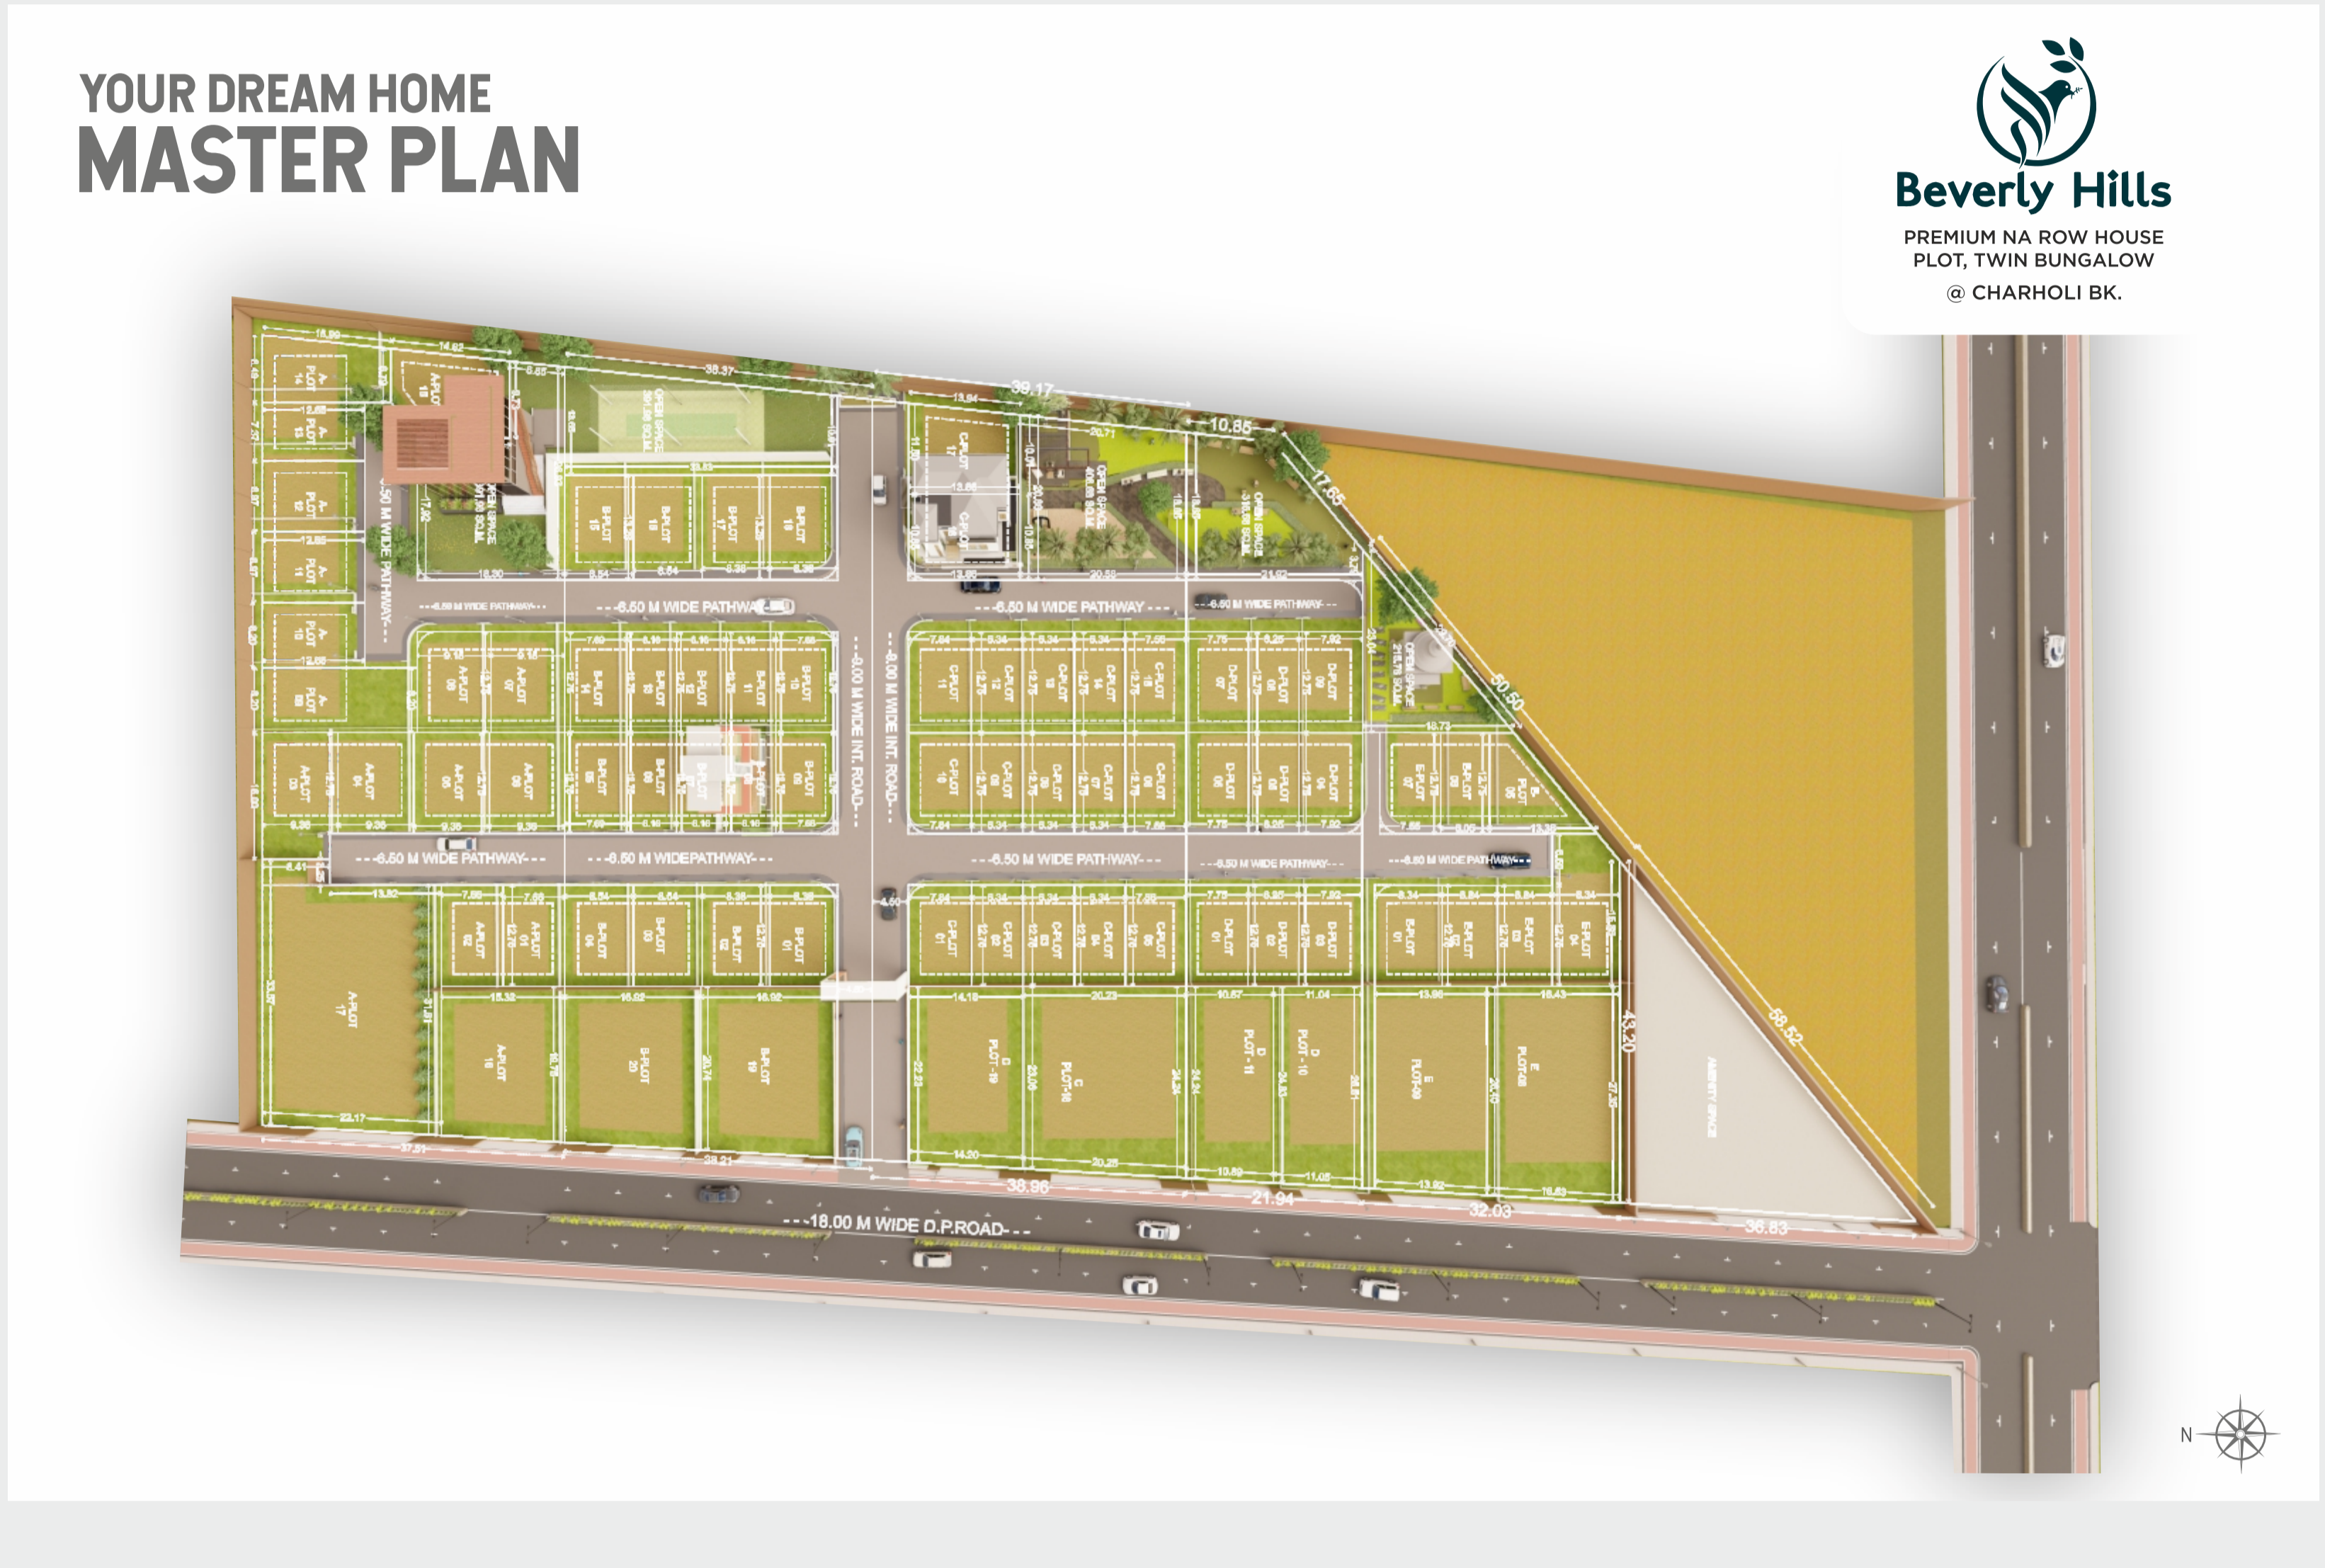

NA
ROW HOUSE
BANGLOW
PLOT

Beverly Hills

PREMIUM NA ROW HOUSE
PLOT, TWIN BUNGALOW

@ CHARHOLI BK.

INDULGE IN THE
EXTRAORDINARY
WITH PREMIUM LIVING
EXPERIENCE!

YOUR DREAM HOME MASTER PLAN

PREMIUM NA ROW HOUSE
PLOT, TWIN BUNGALOW
@ CHARHOLI BK.

PREMIUM NA ROW HOUSE
PLOT, TWIN BUNGALOW
@ CHARHOLI BK.

PREMIUM NA ROW HOUSE
PLOT, TWIN BUNGALOW
@ CHARHOLI BK.

PREMIUM NA ROW HOUSE
PLOT, TWIN BUNGALOW
@ CHARHOLI BK.

AMENITIES FOR AN EXCEPTIONAL LIVING EXPERIENCE!

PREMIUM NA ROW HOUSE
PLOT, TWIN BUNGALOW
@ CHARHOLI BK.

- CCTV & 24X7 SECURITY CABIN
- STORM WATER LINE
- CONCRETE INTERNAL ROADS
- STREET LIGHTS
- LANDSCAPE AREA
- FORMAL GARDEN
- ADVENTURE PLAY AREA
- LAWNS
- GYM AREA
- POWER METER TRANSFORMER
- INDOOR GAMES FACILITIES
- CRICKET NET
- TEMPLE
- MULTIPURPOSE HALL
- LUXURIOUS CLUBHOUSE
- UNDERGROUND ELECTRIC LINE
- RCC STRUCTURE BRICK WALL COMPOUND
- VASTU
- GAZEBO
- EV CHARGING POINT
- DRAINAGE LINE
- LAVISH ENTRANCE GATE