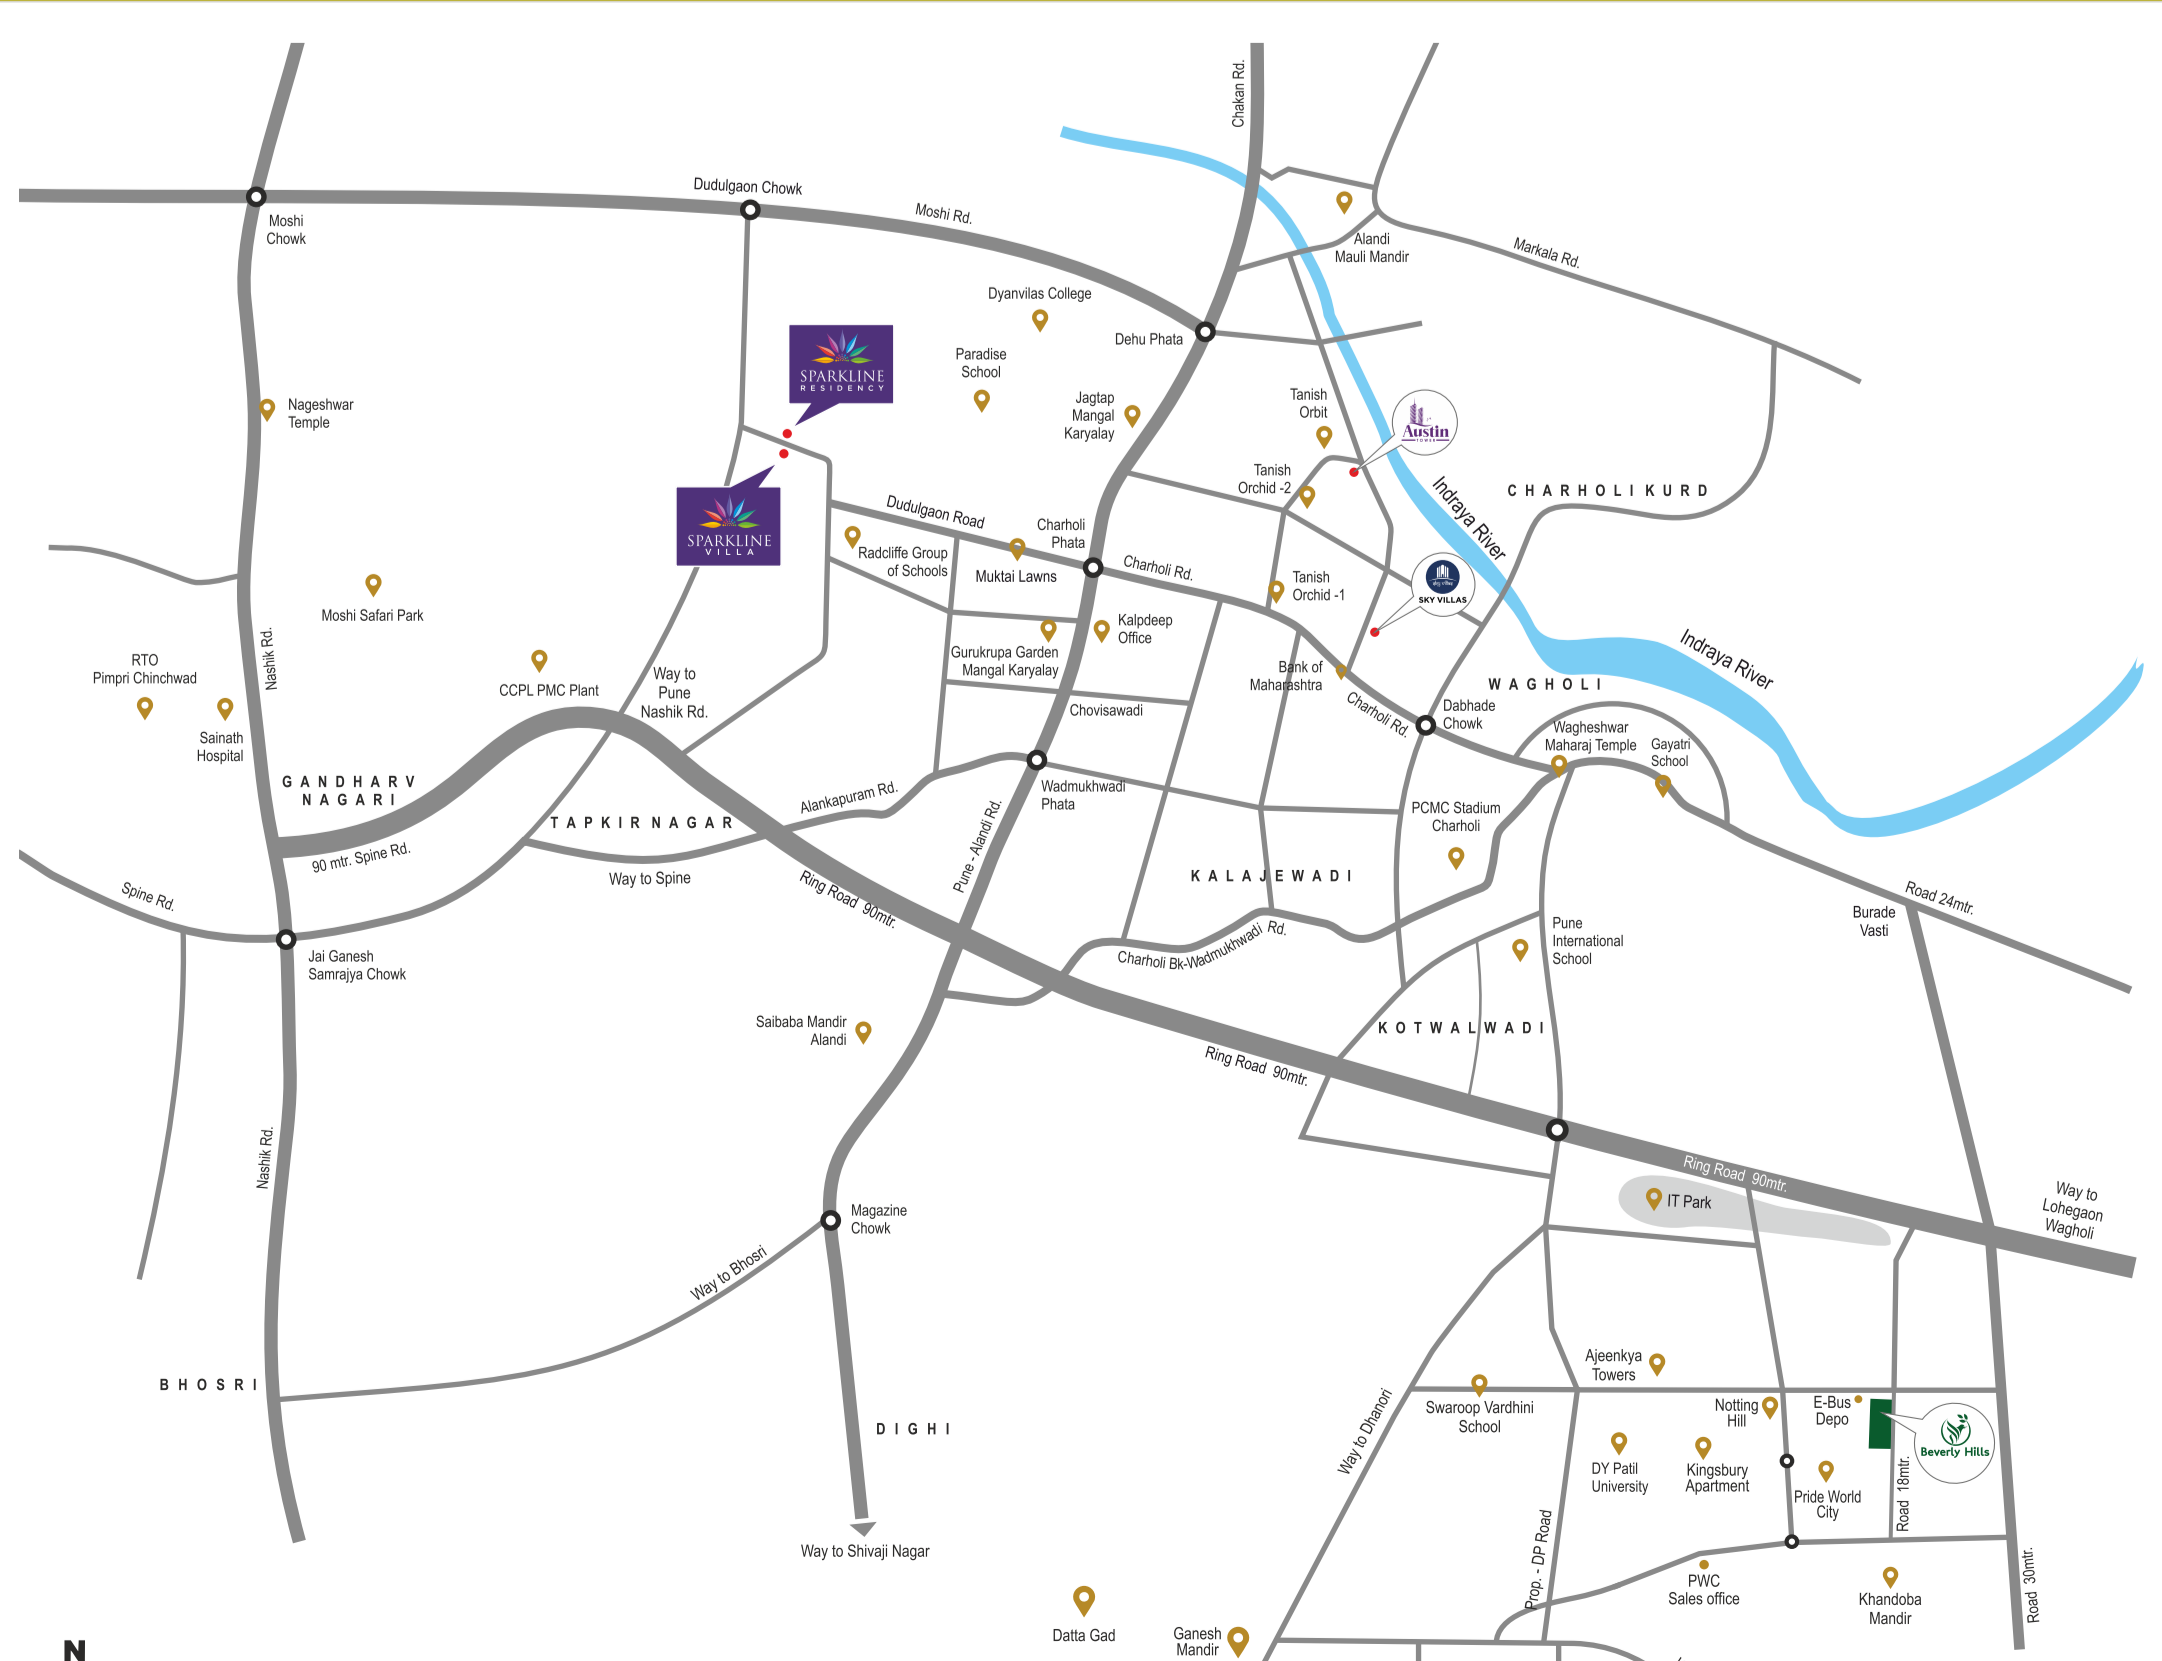

- Nearby Hotspots**
- Pune International Airport 6km
 - Ajinkya Dy Patil University 0.5km
 - Pune -alandi 3km
 - Hinjewadi It Park 15km
 - Kharadi It 8.5km
 - Pune City 16km
 - Dighi Police station 3km
 - All Types Hospital 5-10km Area
 - Pcmc Garden
 - Dhaneshwar Mauli Temple Alandi
 - Charholi Wagheshar Temple
 - Pcmc Swimming Pool
 - Pcmc Gymnastics Club Charholi
- Nearby tracking areas :**
- Dighi Hills,
 - Khandoba Hills Charholi bk