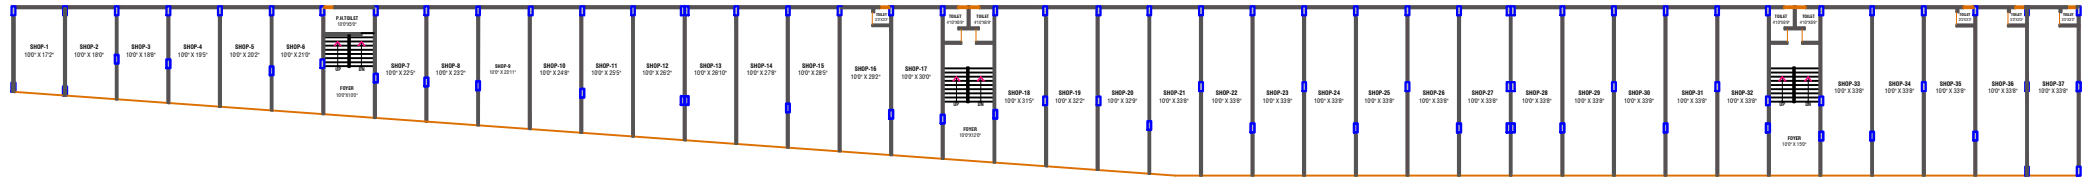

# YASHRAJ PRIME

ADDRESS:- SITI SUREVEY NO-20, OPP. PUNJAB NATIONAL BANK, KALOL TO KHATRAJ  
ROAD, AT-KHATRAJ, TALUKO- KALOL, GANDHINAGAR.

Contact No:- 7490034590

Layout Plan

GROUND FLOOR PLAN

FIRST FLOOR PLAN