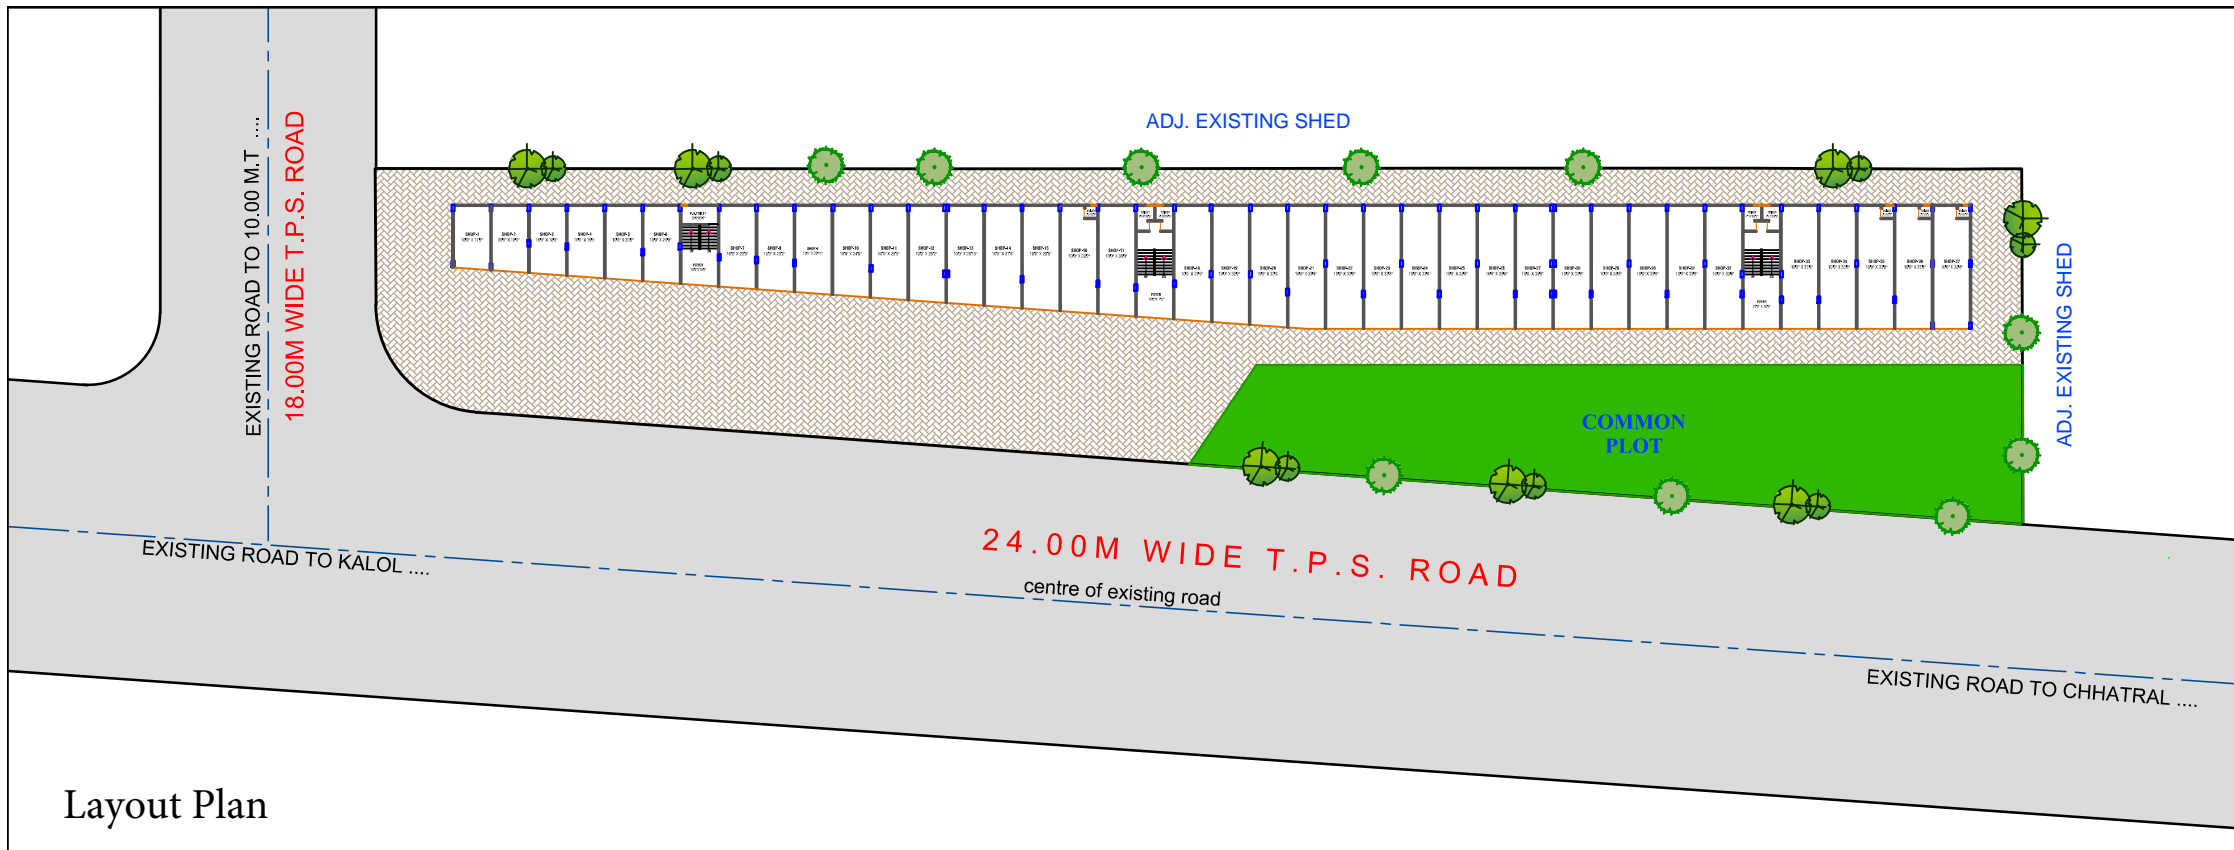

# YASHRAJ PRIME

ADDRESS:- SITI SUREVEY NO-20, OPP. PUNJAB NATIONAL BANK, KALOL TO KHATRAJ  
ROAD, AT-KHATRAJ, TALUKO- KALOL, GANDHINAGAR.

Contact No:- 7490034590

Layout Plan

GROUND FLOOR PLAN

FIRST FLOOR PLAN