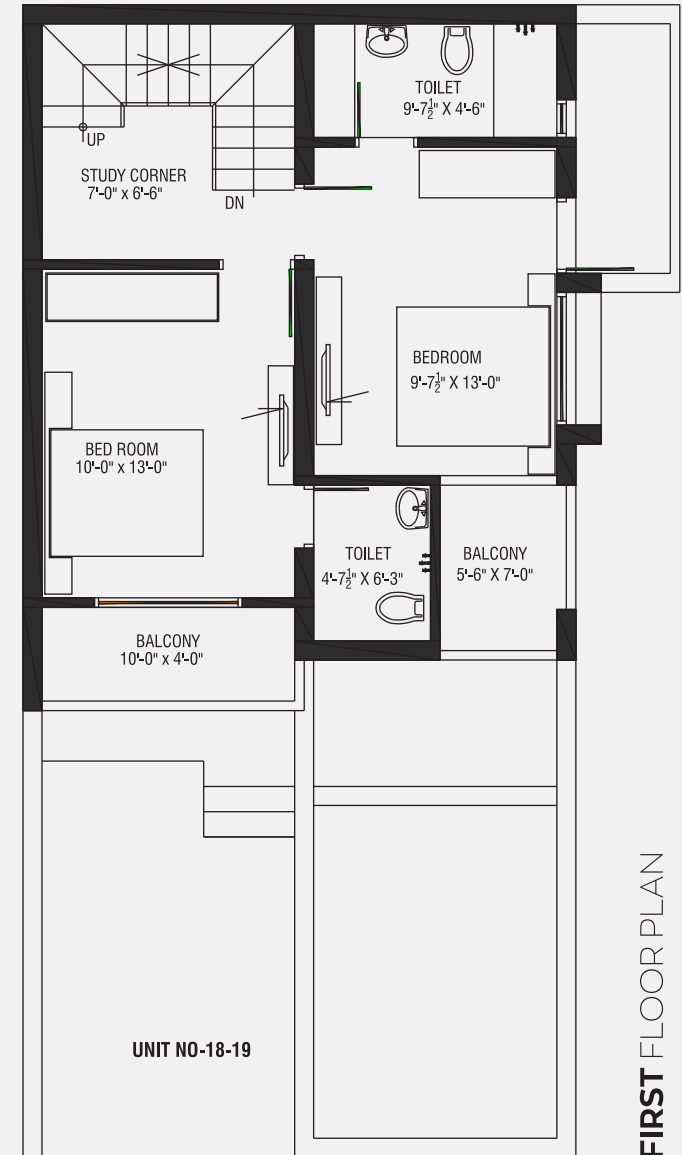

UNIT NO
18 & 19

**RIVERA
LAKEVIEW**
GREEN BUNGALOWS

FIRST FLOOR PLAN

UNIT NO-18-19