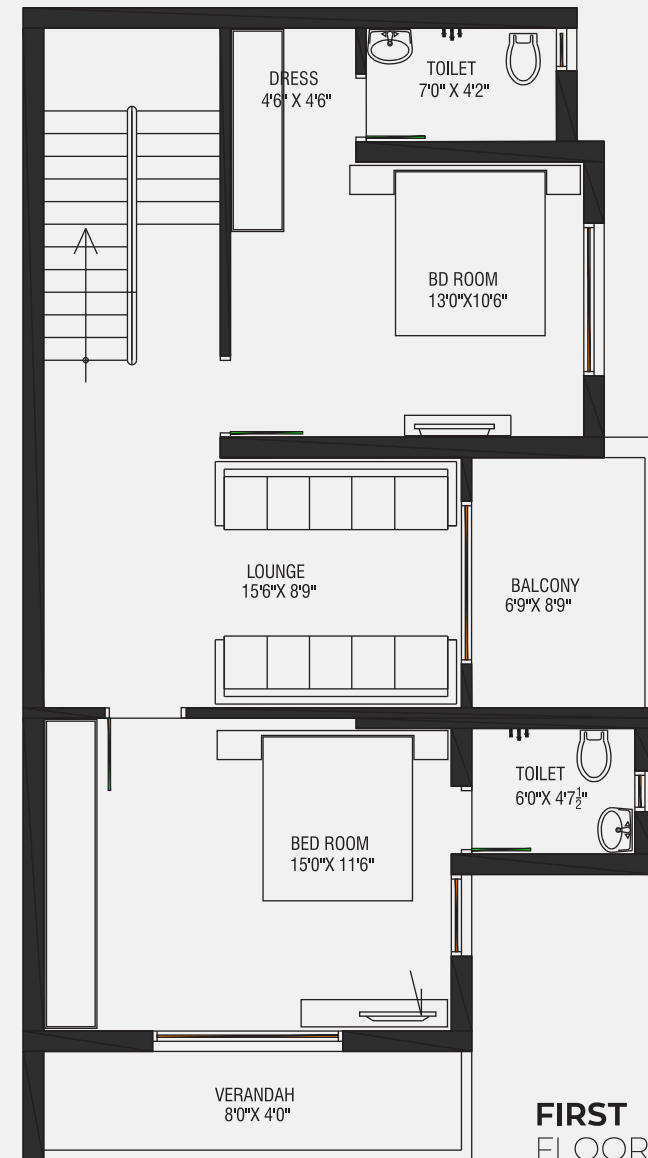

UNIT NO
21 to 26

RIVERA
LAKEVIEW
GREEN BUNGALOWS

GROUND FLOOR PLAN

FIRST FLOOR PLAN

UNIT NO
03 to 09

RIVERA
LAKEVIEW
GREEN BUNGALOWS

GROUND FLOOR PLAN

FIRST FLOOR PLAN

UNIT NO
27

RIVERA
LAKEVIEW
GREEN BUNGALOWS

GROUND FLOOR PLAN

FIRST FLOOR PLAN

UNIT NO
10

RIVERA
LAKEVIEW
GREEN BUNGALOWS

UNIT NO
17 TO 20

RIVERA
LAKEVIEW
GREEN BUNGALOWS

GROUND FLOOR PLAN

FIRST FLOOR PLAN

UNIT NO
18 & 19

**RIVERA
LAKEVIEW**
GREEN BUNGALOWS

GROUND FLOOR PLAN

FIRST FLOOR PLAN

UNIT NO-18-19

UNIT NO
2