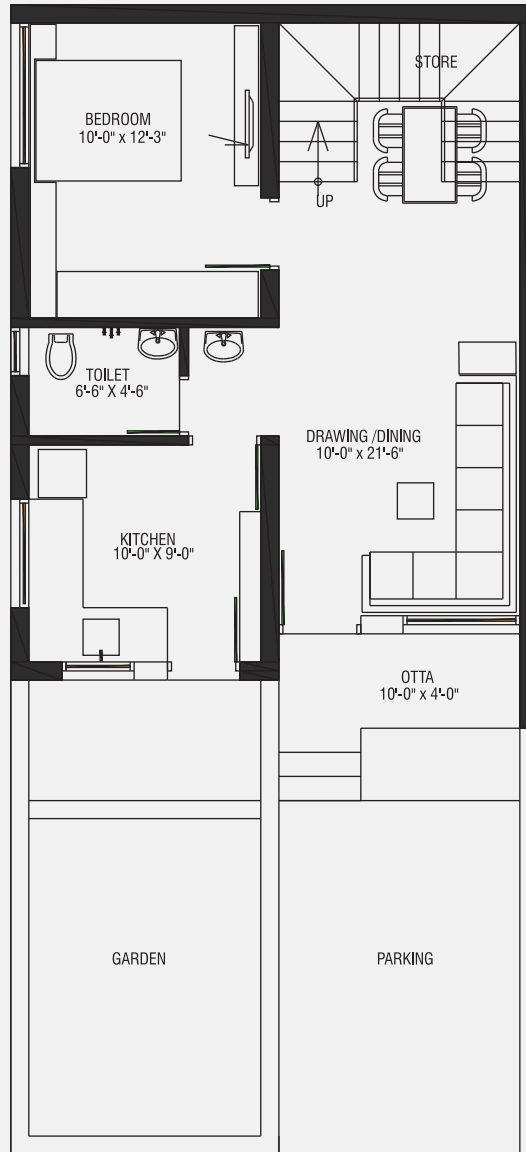

UNIT NO
27

RIVERA
LAKEVIEW
GREEN BUNGALOWS

GROUND FLOOR PLAN

FIRST FLOOR PLAN

UNIT NO
10

RIVERA
LAKEVIEW
GREEN BUNGALOWS

UNIT NO
17 TO 20

RIVERA
LAKEVIEW
GREEN BUNGALOWS

GROUND FLOOR PLAN

FIRST FLOOR PLAN

UNIT NO
18 & 19

**RIVERA
LAKEVIEW**
GREEN BUNGALOWS

GROUND FLOOR PLAN

FIRST FLOOR PLAN

UNIT NO-18-19

UNIT NO
2

RIVERA
LAKEVIEW
GREEN BUNGALOWS

GROUND FLOOR PLAN

FIRST FLOOR PLAN

UNIT NO
2

RIVERA
LAKEVIEW
GREEN BUNGALOWS

GROUND FLOOR PLAN

FIRST FLOOR PLAN

SITE ADDRESS