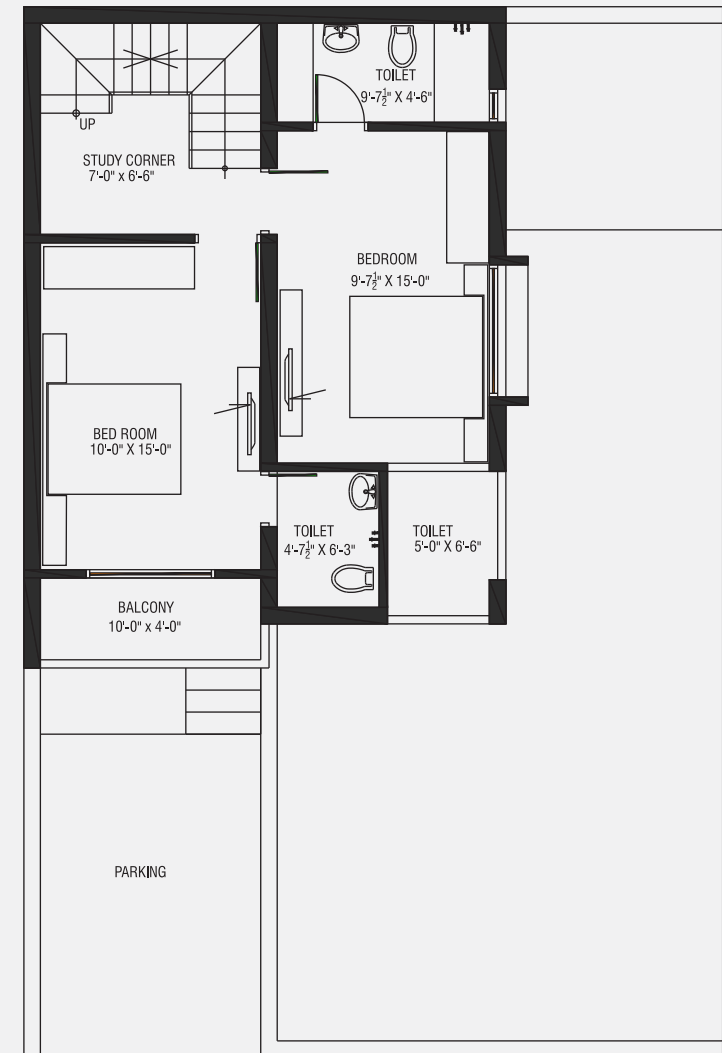

FIRST FLOOR PLAN