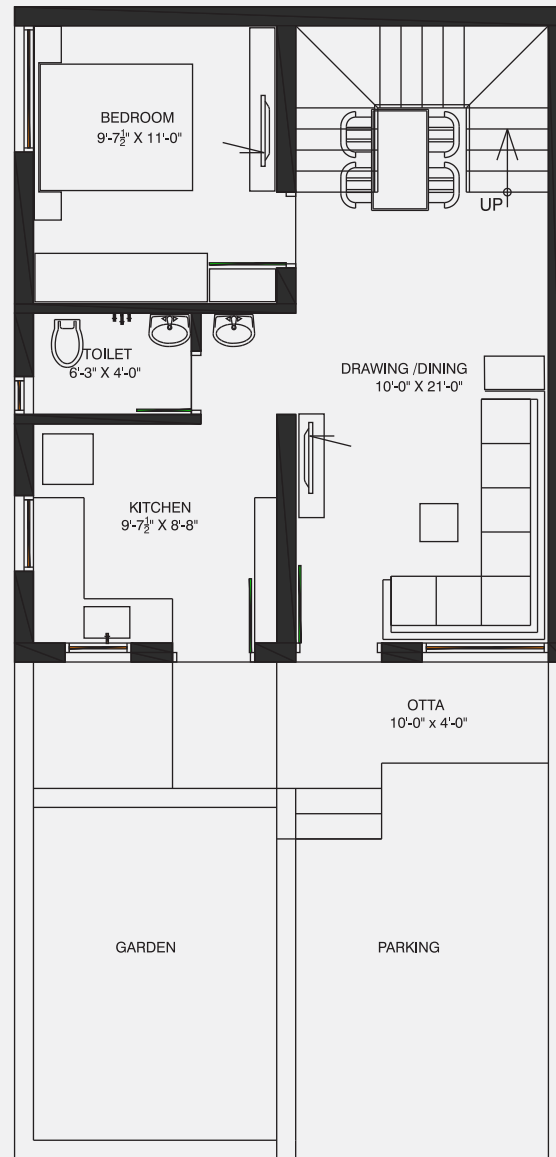

UNIT NO
21 to 26

RIVERA
LAKEVIEW
GREEN BUNGALOWS

GROUND FLOOR PLAN

FIRST FLOOR PLAN

UNIT NO
03 to 09

RIVERA
LAKEVIEW
GREEN BUNGALOWS

GROUND FLOOR PLAN

FIRST FLOOR PLAN

UNIT NO
27

RIVERA
LAKEVIEW
GREEN BUNGALOWS

GROUND FLOOR PLAN

FIRST FLOOR PLAN

UNIT NO
10

RIVERA
LAKEVIEW
GREEN BUNGALOWS

UNIT NO
17 TO 20

RIVERA
LAKEVIEW
GREEN BUNGALOWS

GROUND FLOOR PLAN

FIRST FLOOR PLAN

UNIT NO
18 & 19

**RIVERA
LAKEVIEW**
GREEN BUNGALOWS

GROUND FLOOR PLAN

FIRST FLOOR PLAN

UNIT NO-18-19

UNIT NO
2