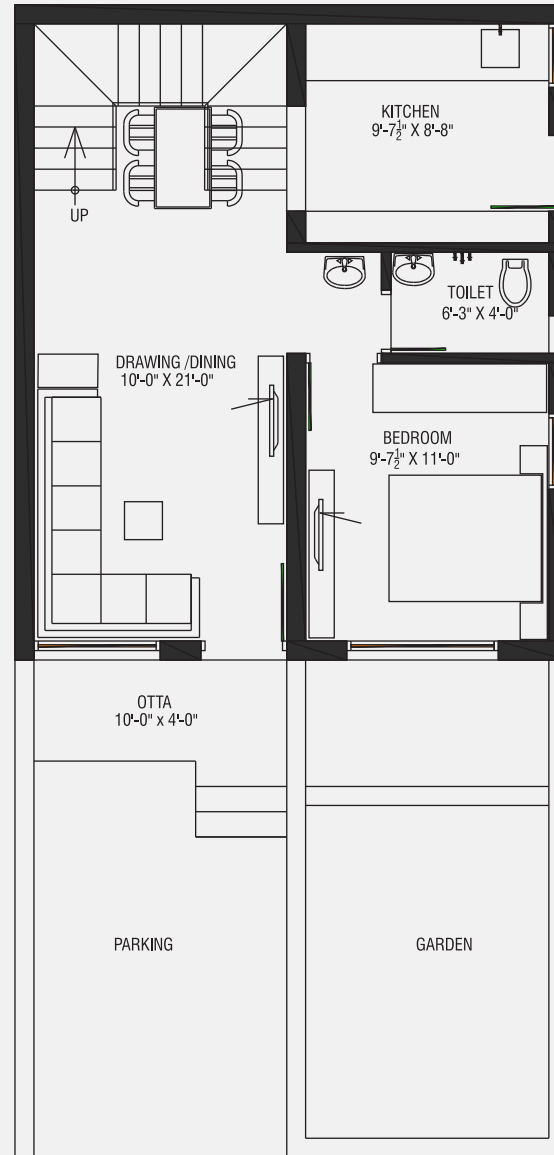

UNIT NO
18 & 19

**RIVERA
LAKEVIEW**
GREEN BUNGALOWS

GROUND FLOOR PLAN

UNIT NO-18-19