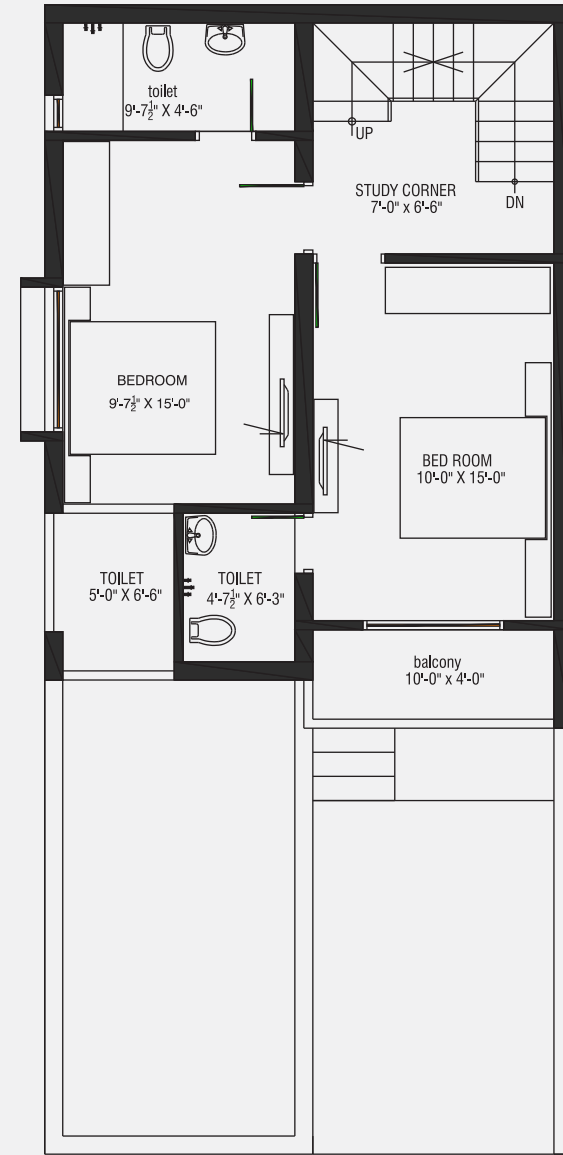

FIRST FLOOR PLAN