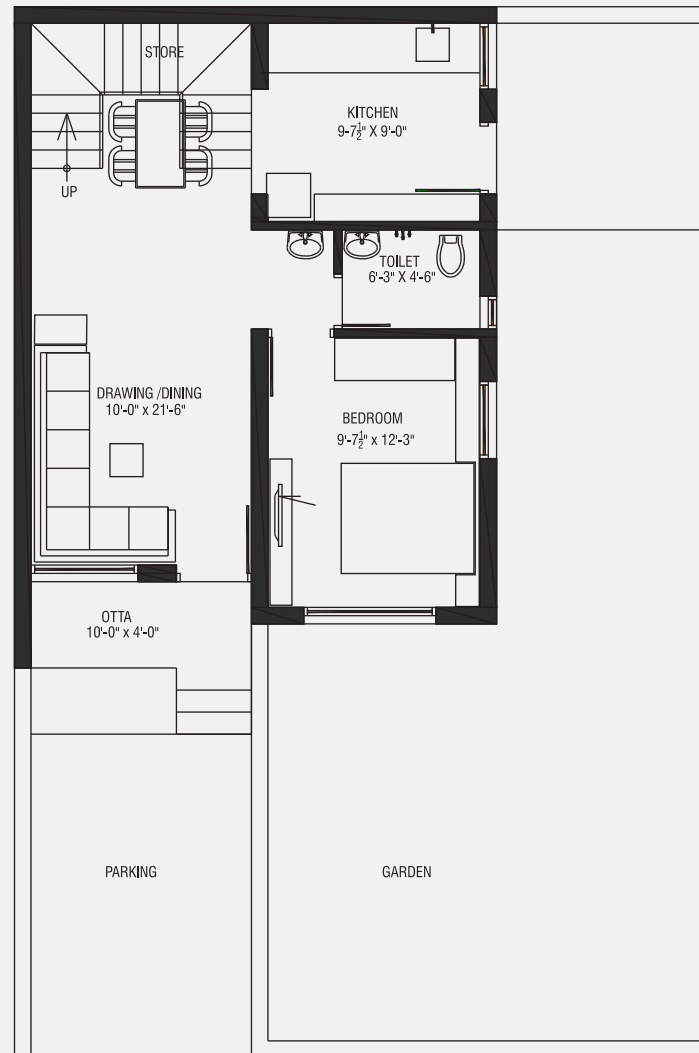

UNIT NO
2

RIVERA
LAKEVIEW
GREEN BUNGALOWS

GROUND FLOOR PLAN