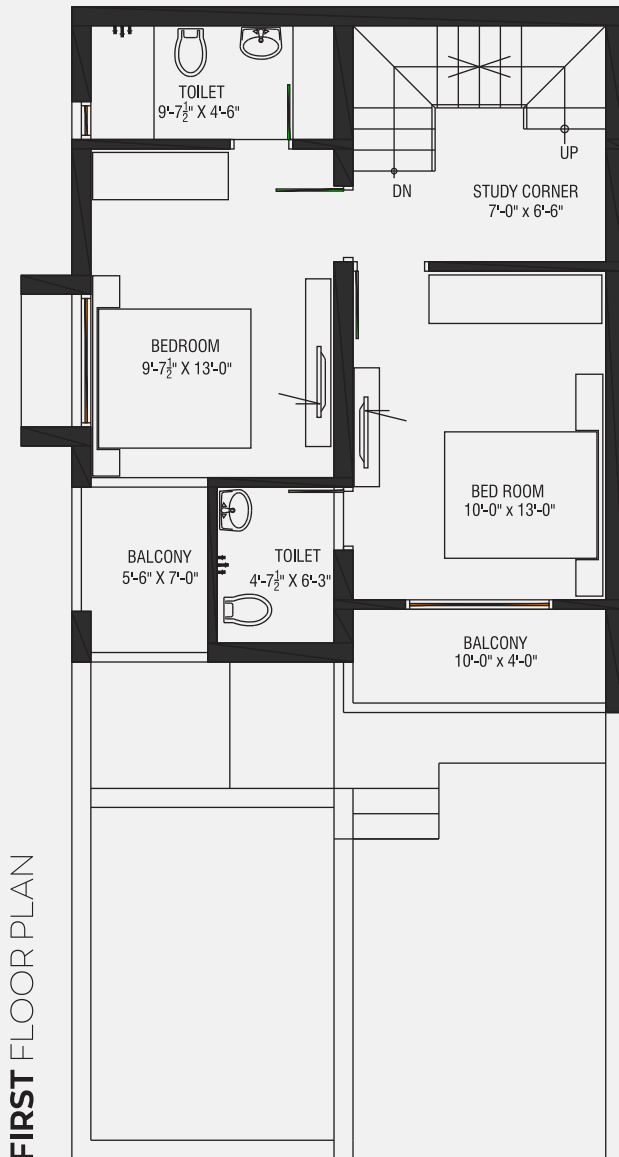

UNIT NO
21 to 26

RIVERA
LAKEVIEW
GREEN BUNGALOWS

GROUND FLOOR PLAN

FIRST FLOOR PLAN

UNIT NO
03 to 09

RIVERA
LAKEVIEW
GREEN BUNGALOWS

GROUND FLOOR PLAN

FIRST FLOOR PLAN

UNIT NO
27

RIVERA
LAKEVIEW
GREEN BUNGALOWS

GROUND FLOOR PLAN

FIRST FLOOR PLAN

UNIT NO
10

RIVERA
LAKEVIEW
GREEN BUNGALOWS

UNIT NO
17 TO 20

RIVERA
LAKEVIEW
GREEN BUNGALOWS

GROUND FLOOR PLAN

FIRST FLOOR PLAN

UNIT NO
18 & 19

**RIVERA
LAKEVIEW**
GREEN BUNGALOWS

GROUND FLOOR PLAN

FIRST FLOOR PLAN

UNIT NO-18-19

UNIT NO
2