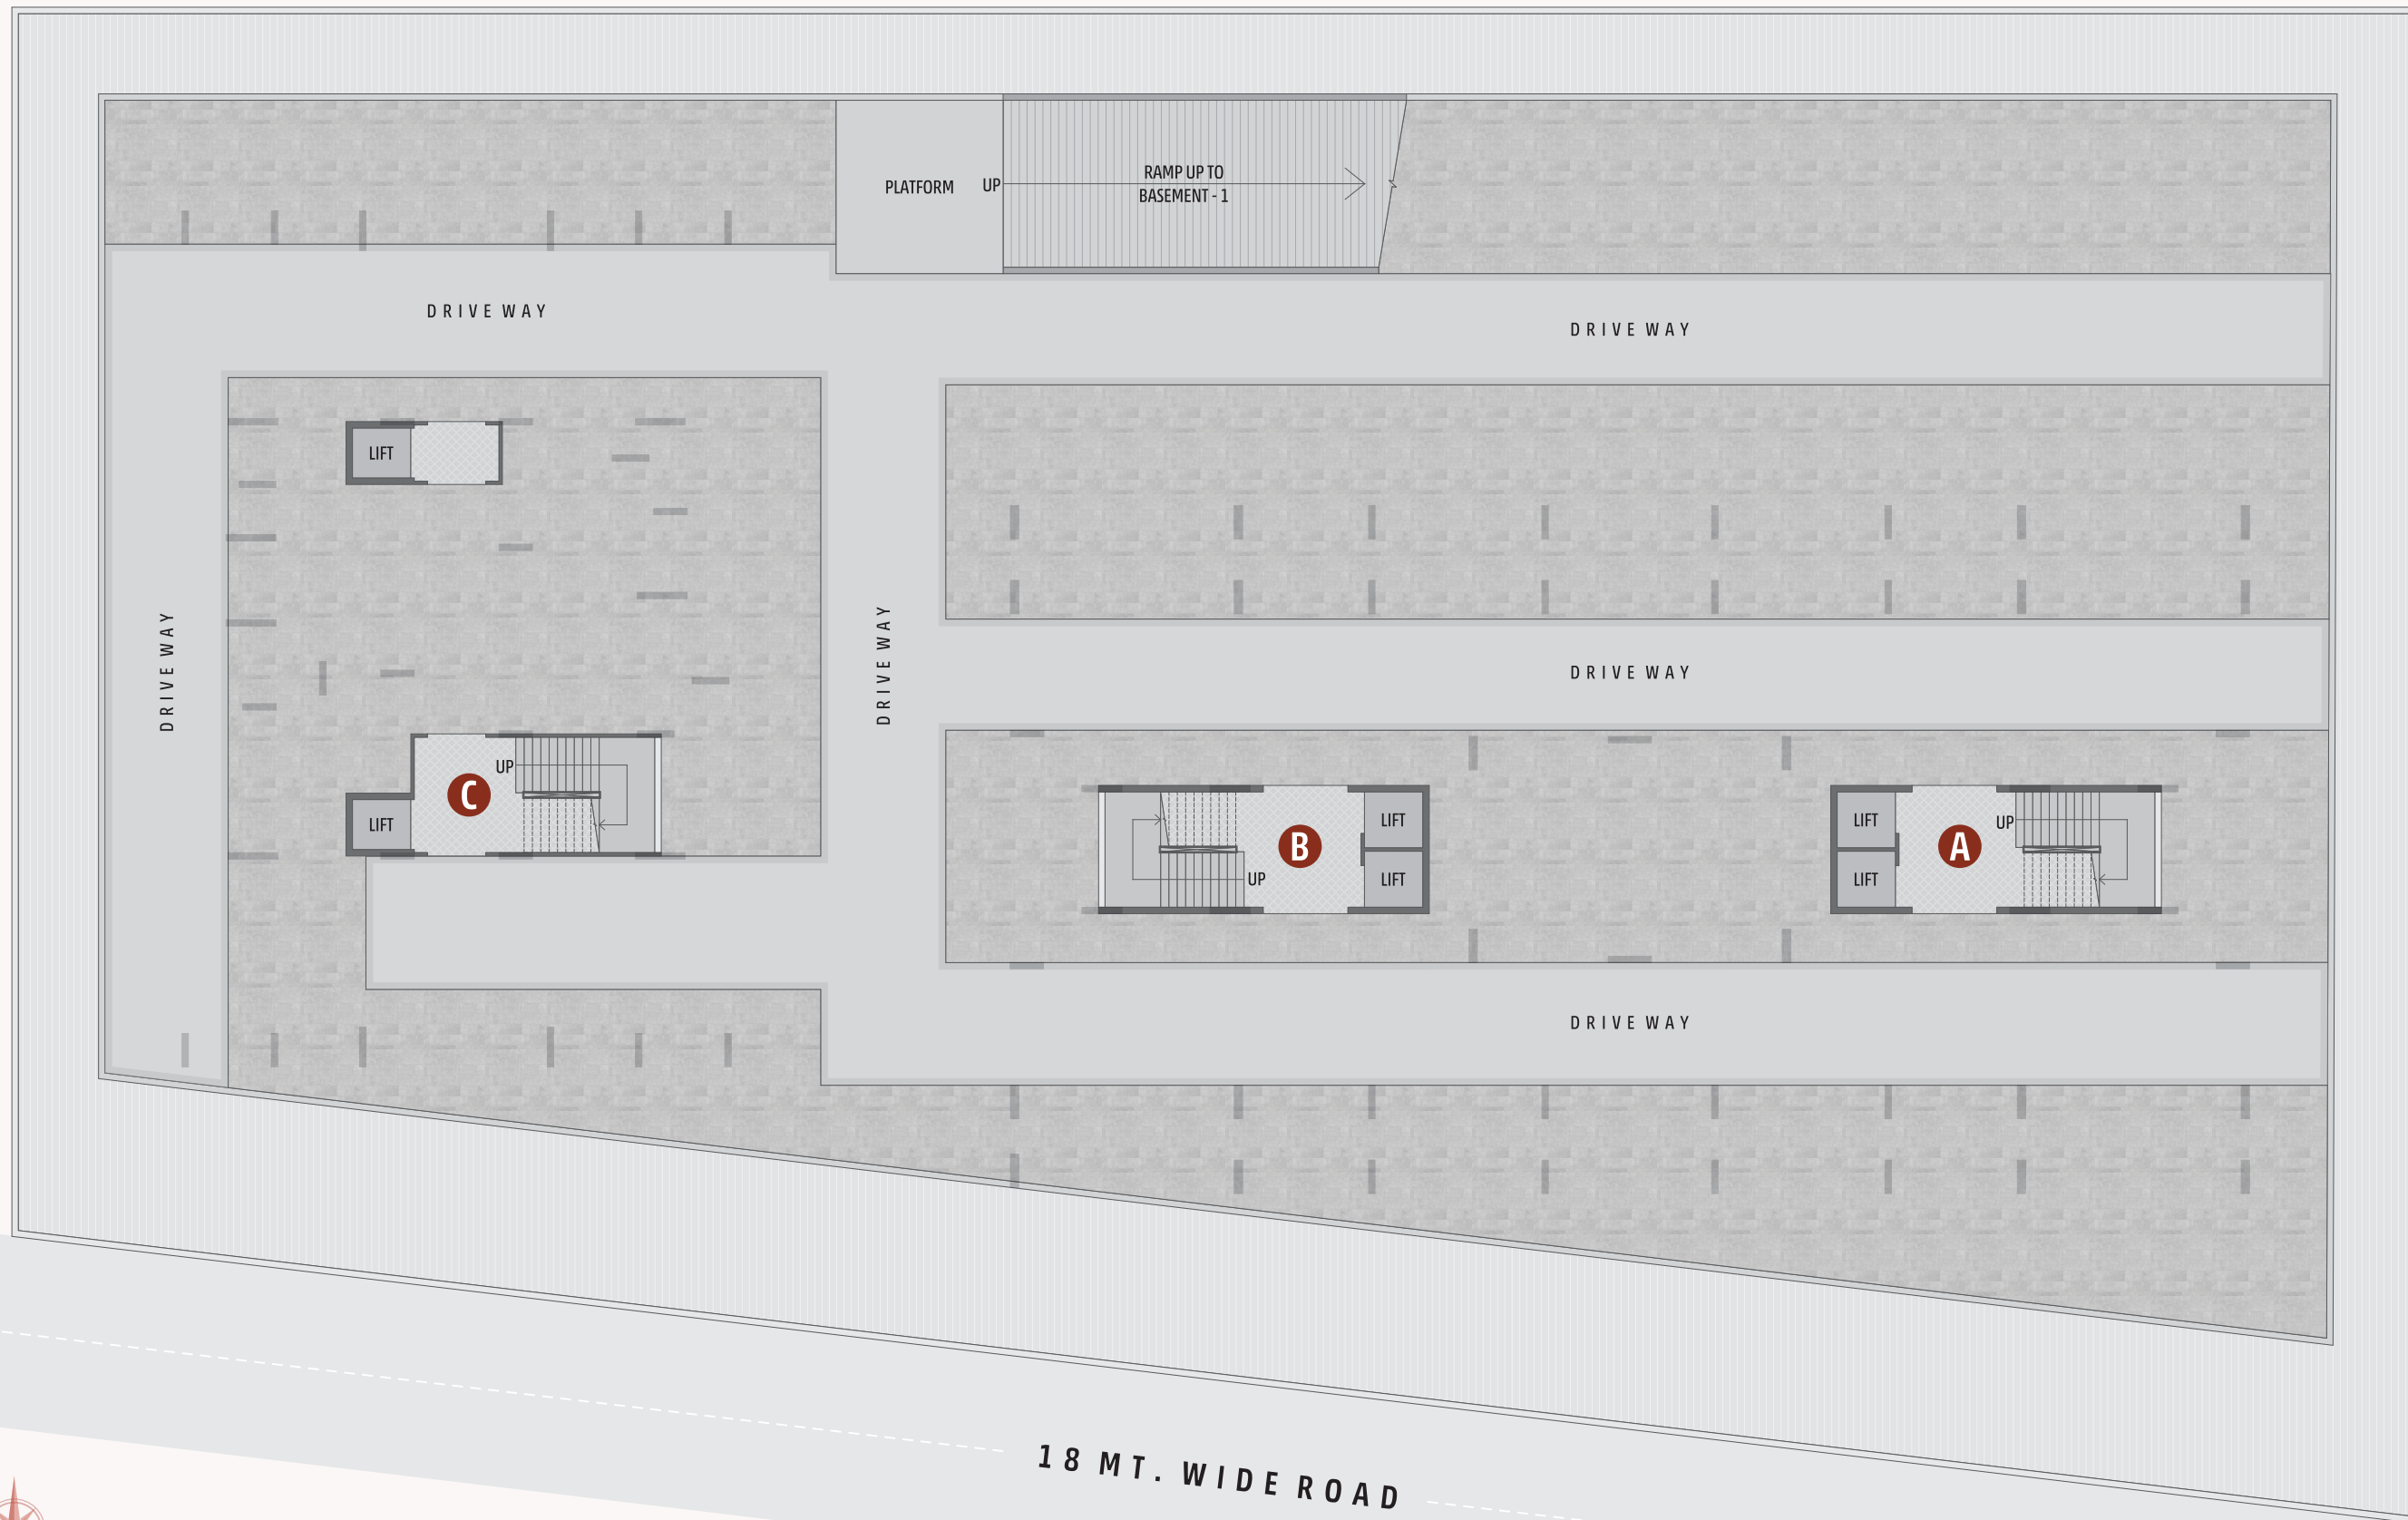

IMPERIA
— VISTA

IMPERIA
VISTA

ROSSWORLD Lee D&G KILLER FILA HOLIDAY D&G HOLIDAY KILLER FILA D&G ROSSWORLD HOLIDAY FILA

GROUND FLOOR

18 MT. WIDE ROAD

ENTRY

2ND, 4TH, 6TH, 8TH, 10TH, 12TH FLOOR

3RD, 5TH, 7TH, 9TH, 11TH, 13TH FLOOR

FOURTEENTH FLOOR

18 MT. WIDE ROAD

SPECIFICATIONS

STRUCTURE

- EARTHQUAKE RESISTANT R.C.C. FRAME STRUCTURE.

FLOORING

- GOOD QUALITY VITRIFIED TILES IN ENTIRE APARTMENT.
- CHINA MOSAIC FOR HEAT REFLECTION & WATER PROOFING TREATMENT IN TERRACE.