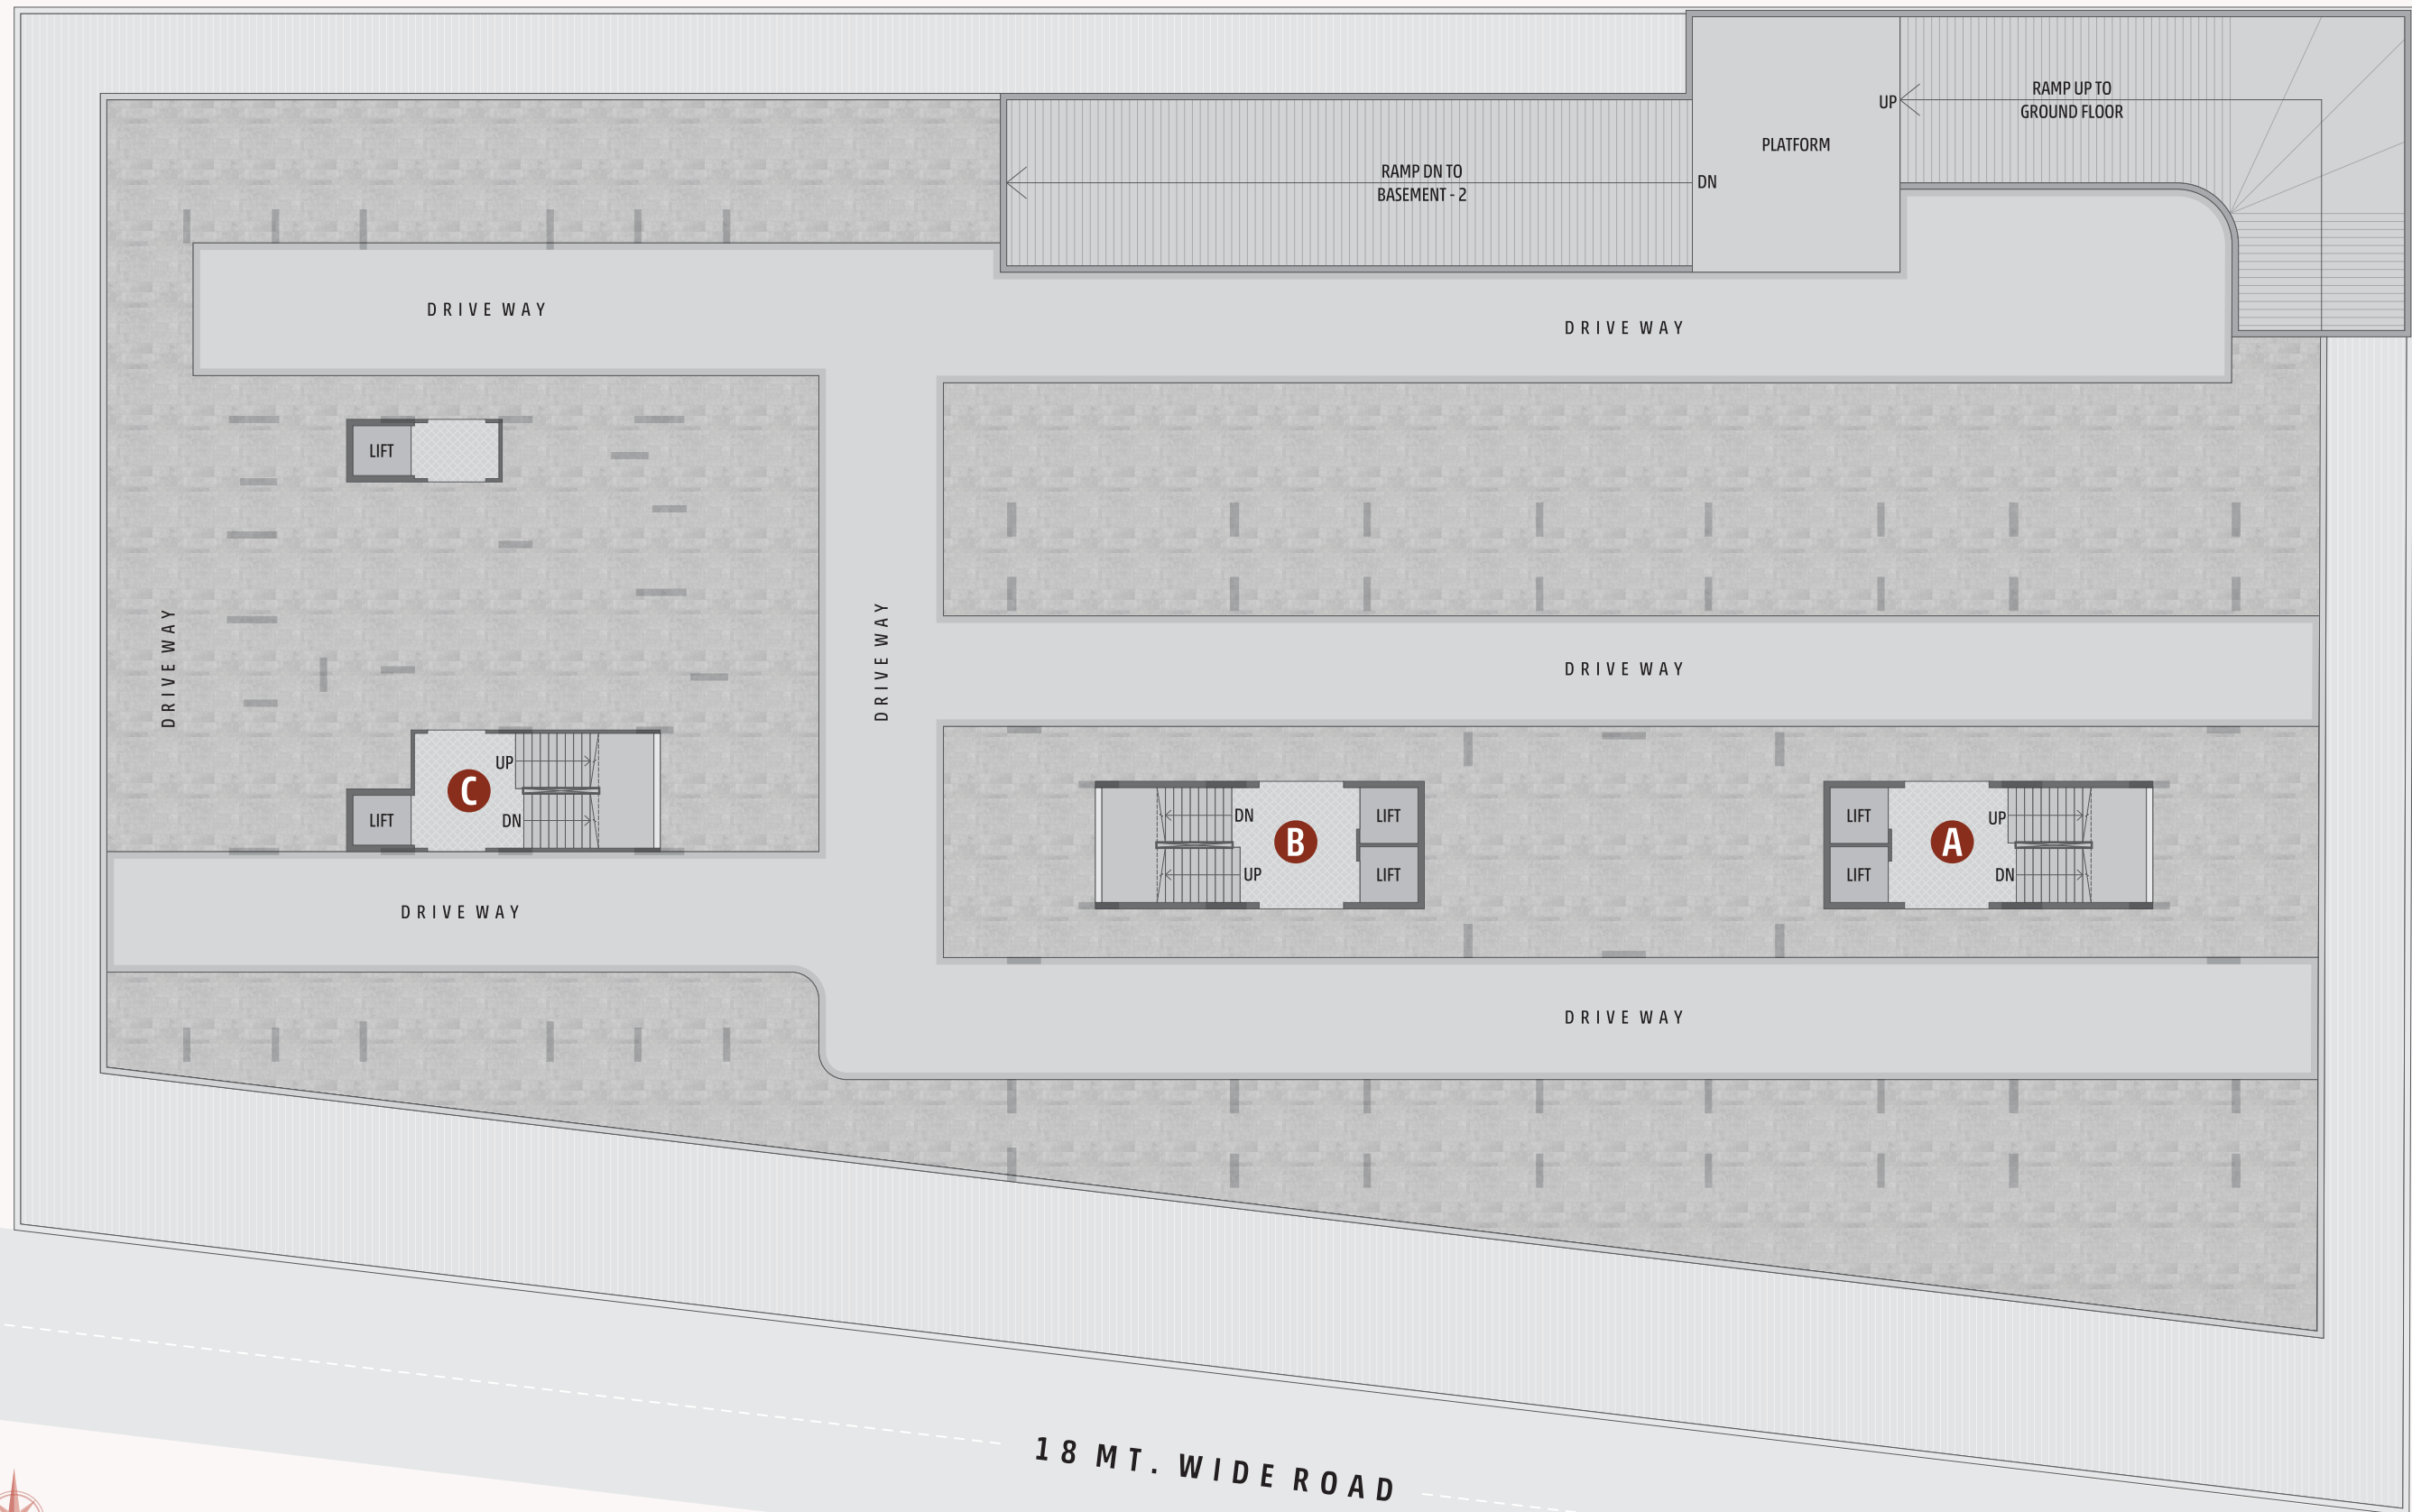

IMPERIA
— VISTA

IMPERIA
VISTA

ROSSWORLD Lee D&G KILLER FILA HOLIDAY D&G HOLIDAY KILLER FILA D&G ROSSWORLD HOLIDAY FILA

GROUND FLOOR

18 MT. WIDE ROAD

ENTRY

2ND, 4TH, 6TH, 8TH, 10TH, 12TH FLOOR

3RD, 5TH, 7TH, 9TH, 11TH, 13TH FLOOR

FOURTEENTH FLOOR

18 MT. WIDE ROAD

SPECIFICATIONS

STRUCTURE

- EARTHQUAKE RESISTANT R.C.C. FRAME STRUCTURE.

FLOORING

- GOOD QUALITY VITRIFIED TILES IN ENTIRE APARTMENT.
- CHINA MOSAIC FOR HEAT REFLECTION & WATER PROOFING TREATMENT IN TERRACE.