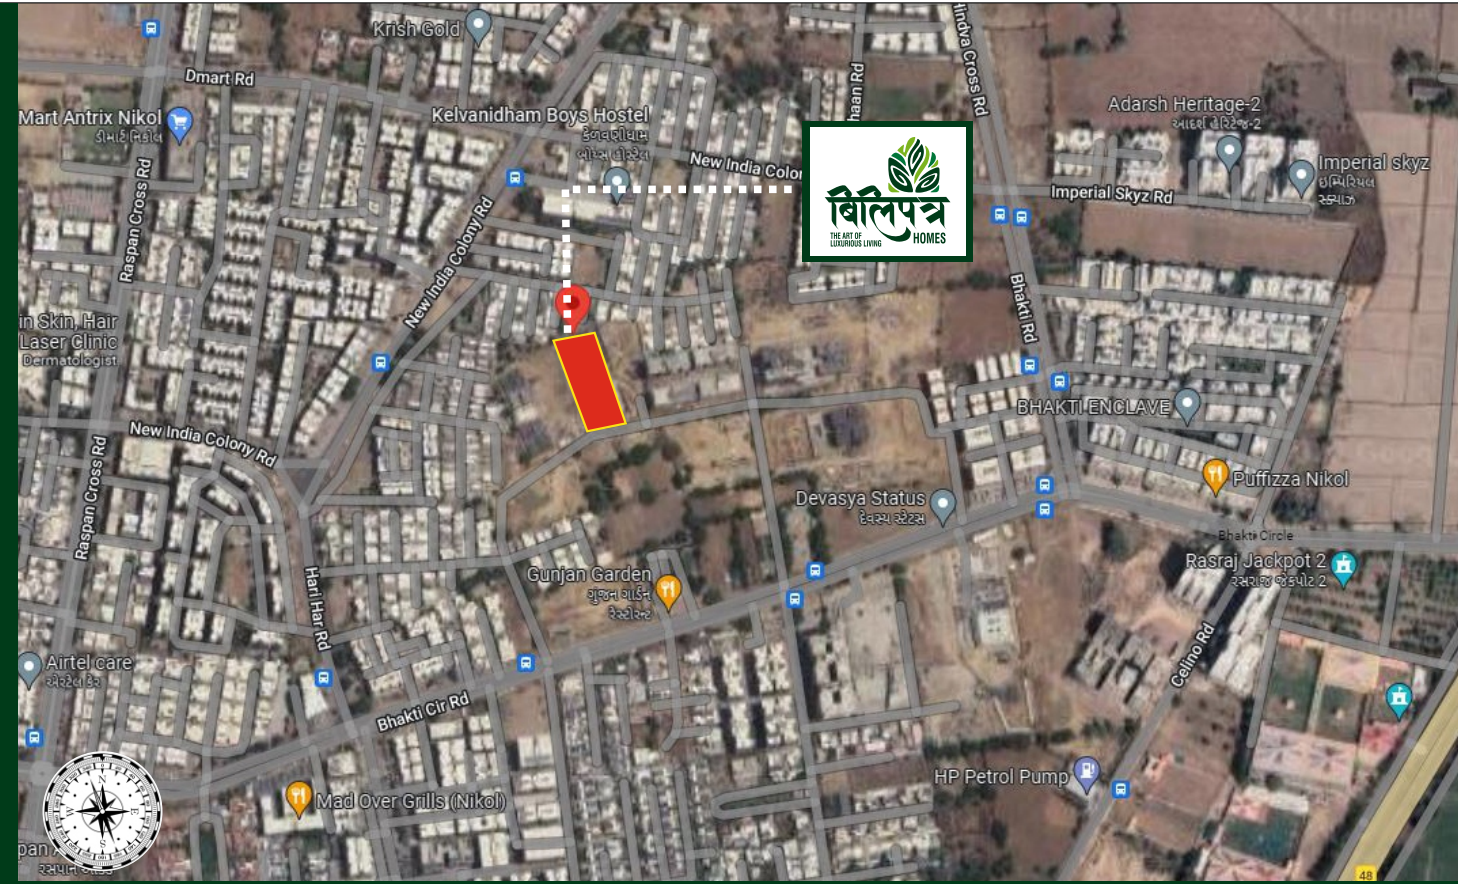

Site Address
Opp. Saurashtra Patel Samaj' Vadi,
B/h. Gunjan Restaurant, Bhakti Circle Road,
Nikol, Ahmedabad-382350
CONTACT : +91 72030 40550

DEVELOPERS

DEVAM DEVELOPERS

Project Financed by :
Aditya Birla Housing Finance Ltd