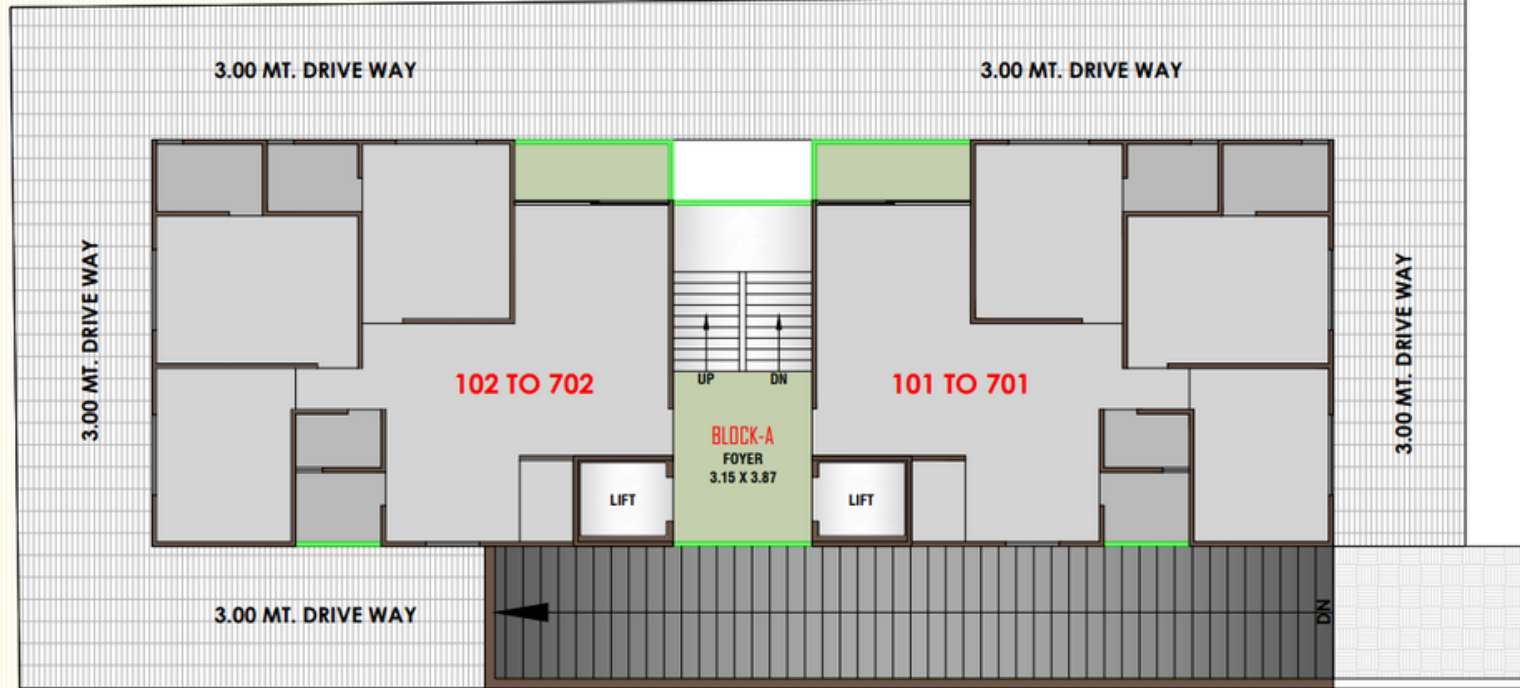

(5)

~ 1st to 7th Typical
floor plan~

PROJECT TITLE

GREEN LAKE VIEW

CLIENT NAME

DRAWING TITLE

TYPICAL LAYOUT PLAN

ISSUED DATE

17/06/2023

REV. NO.

R0

DESIGN BY

ANKIT

DRAFT BY

PARAG

CHECKED BY

ANKIT

KIRAN N. PATEL

607, RHYTHM PLAZA,
NR. AMAR JAWAN CIRCLE,
NIKOL, AHMEDABAD-382350.

+91 63 52 22 08 44

z_axis411@yahoo.com