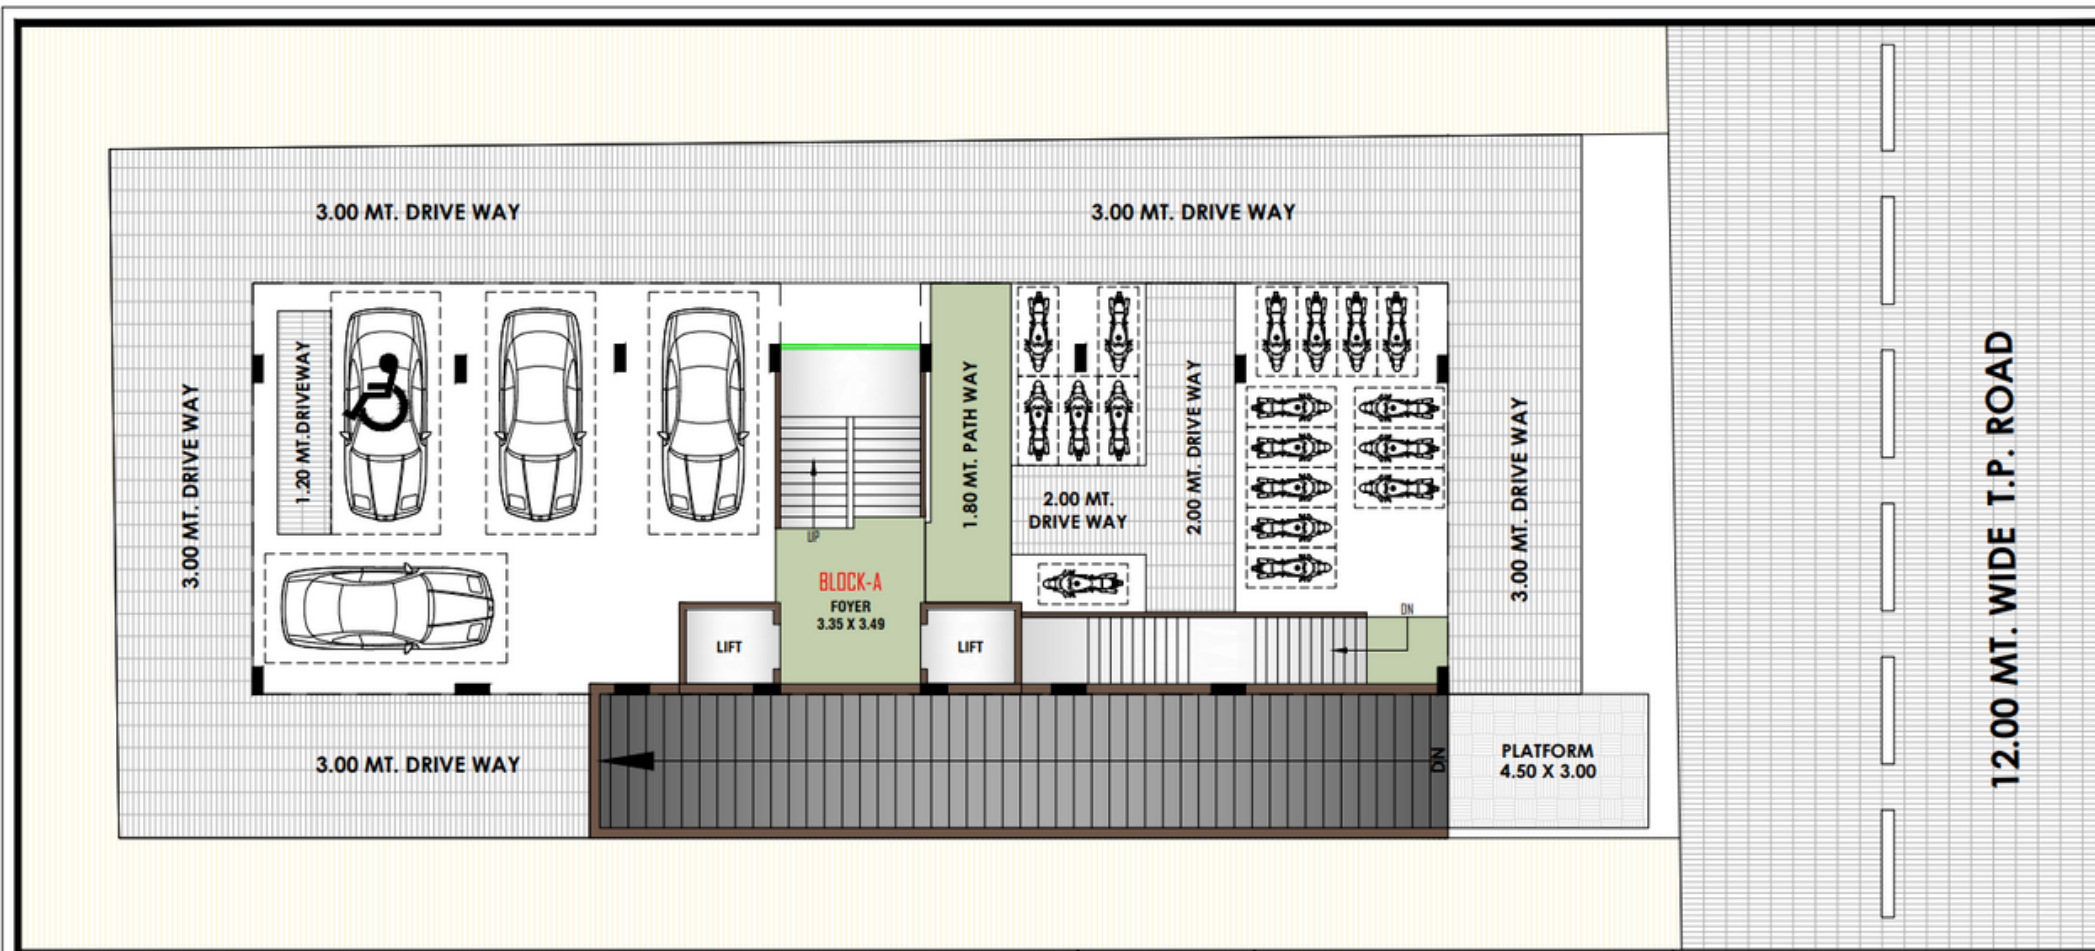

~GROUND FLOOR PLAN~

PROJECT TITLE
GREEN LAKE VIEW

CLIENT NAME
DRAWING TITLE
GROUND FLOOR LAYOUT PLAN
ISSUED DATE
17/06/2023
DESIGN BY
ANKIT
DRAFT BY
PARAG
CHECKED BY
ANKIT
REV. NO.
R0

KIRAN N. PATEL
607, RHYTHM PLAZA,
NR. AMAR JAWAN CIRCLE,
NIKOL, AHMEDABAD-382350.
+91 63 52 22 08 44
z_axis411@yahoo.com

PATH :- \\Neo-zaxis\zaxis\PRESENTATION\GREEN LAKE VIEW (TP 119 FP 57_3)\(RVA)\R0 - GREEN LAKE VIEW (17-06-2023).dwg