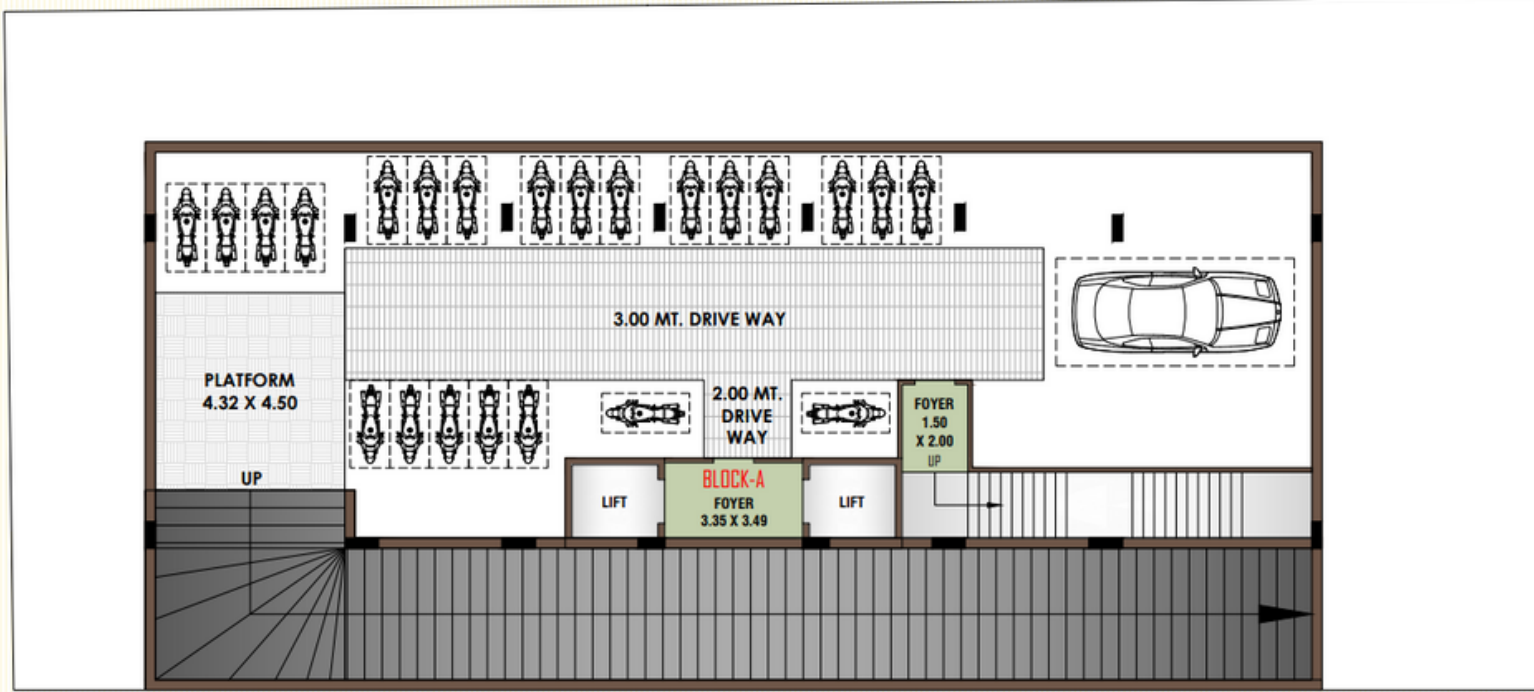

(1)

➔ 8849187502

➔ 9377407030

➔ 8140815456

3 BHK luxurious Living
purely residency
Only **14** Units

~BASEMENT FLOOR PLAN~

PROJECT TITLE
GREEN LAKE VIEW

PATH -- \\nas-ranb\user\presentations\GREEN LAKE VIEW (TP 113 FP 17_3)\RERA\RD - GREEN LAKE VIEW (17-06-2023).dwg