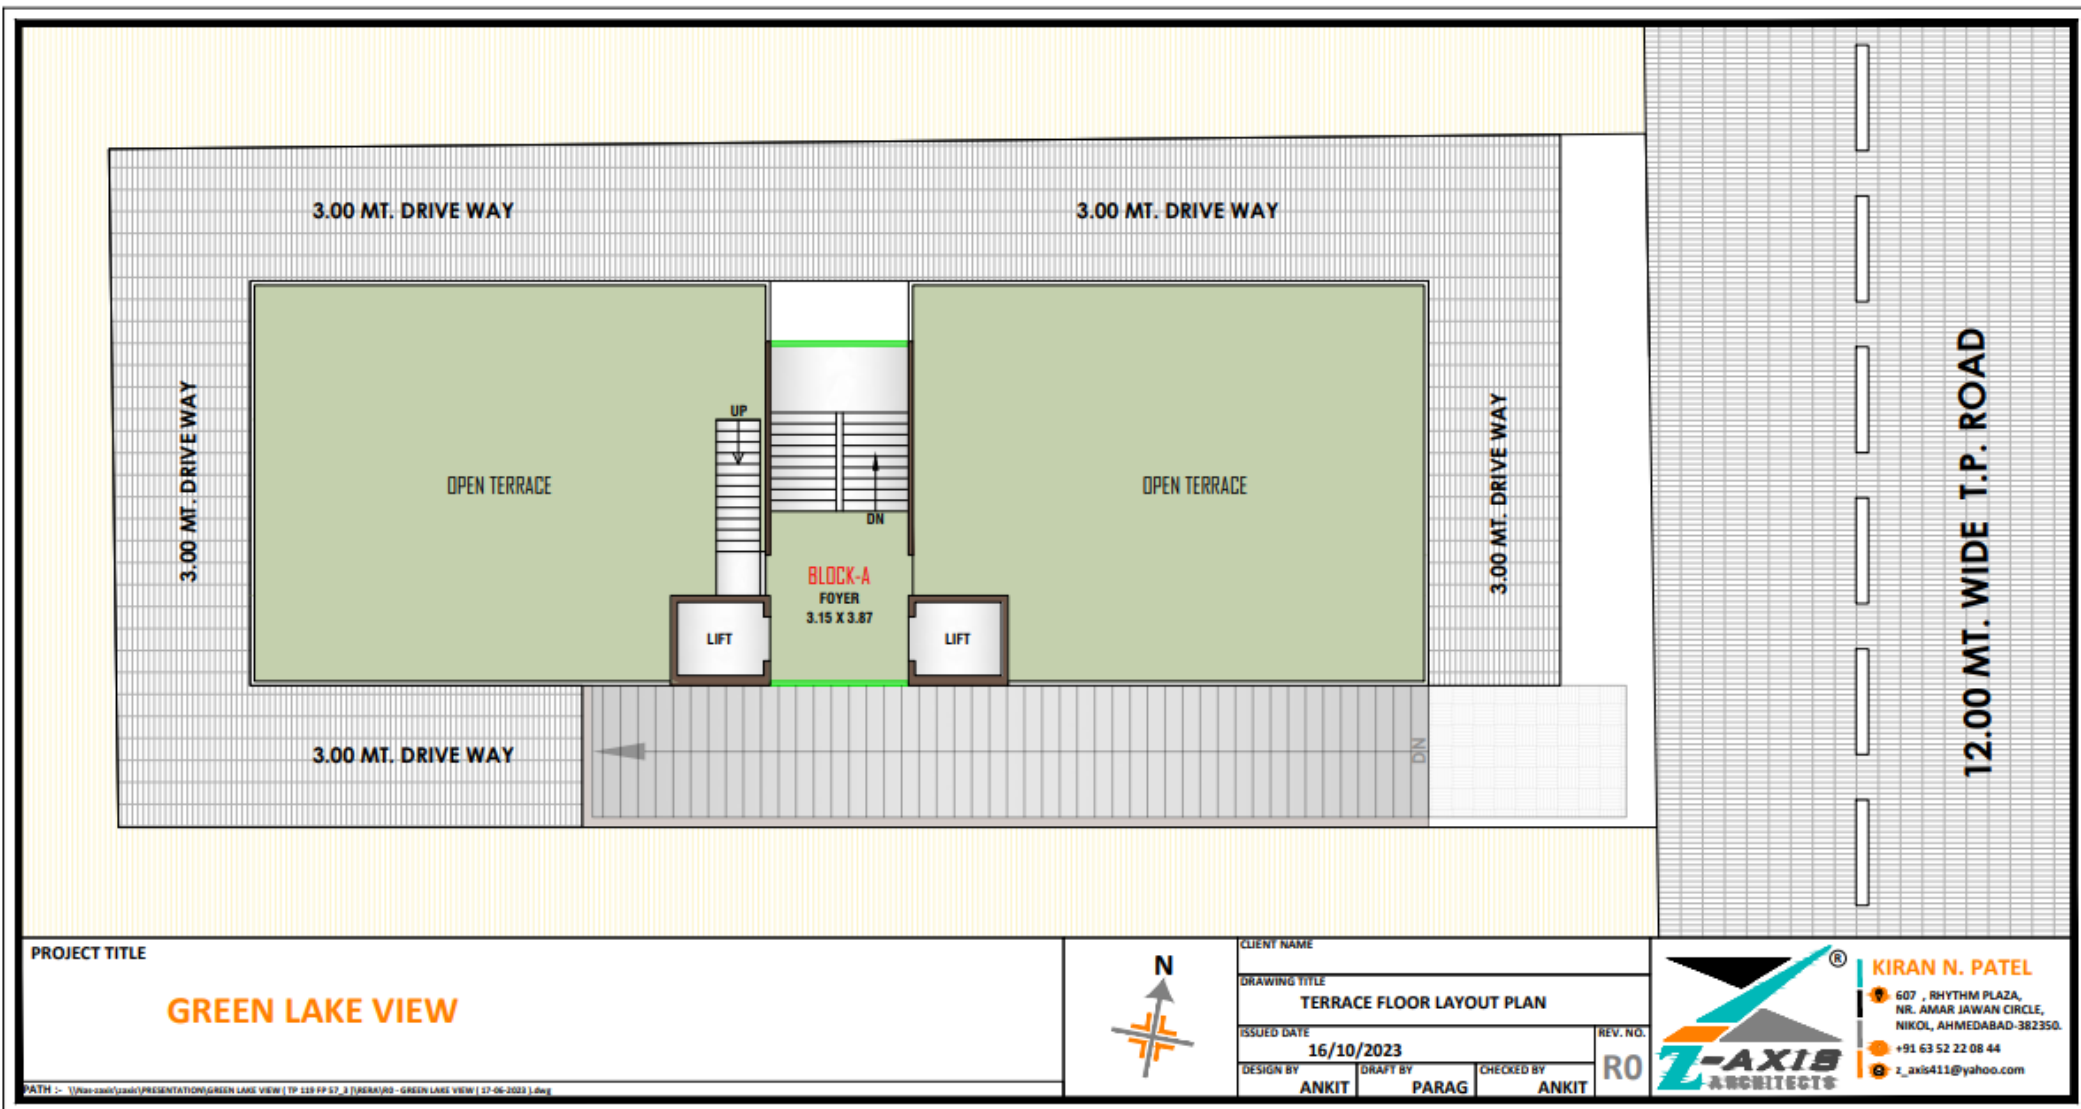

z_axis411@yahoo.com

Terrace View

(7)

SINGLE BLOCK
UNIT PLAN
3 BHK
101 TO 701
102 TO 702

PROJECT TITLE

GREEN LAKE VIEW

CLIENT NAME

DRAWING TITLE