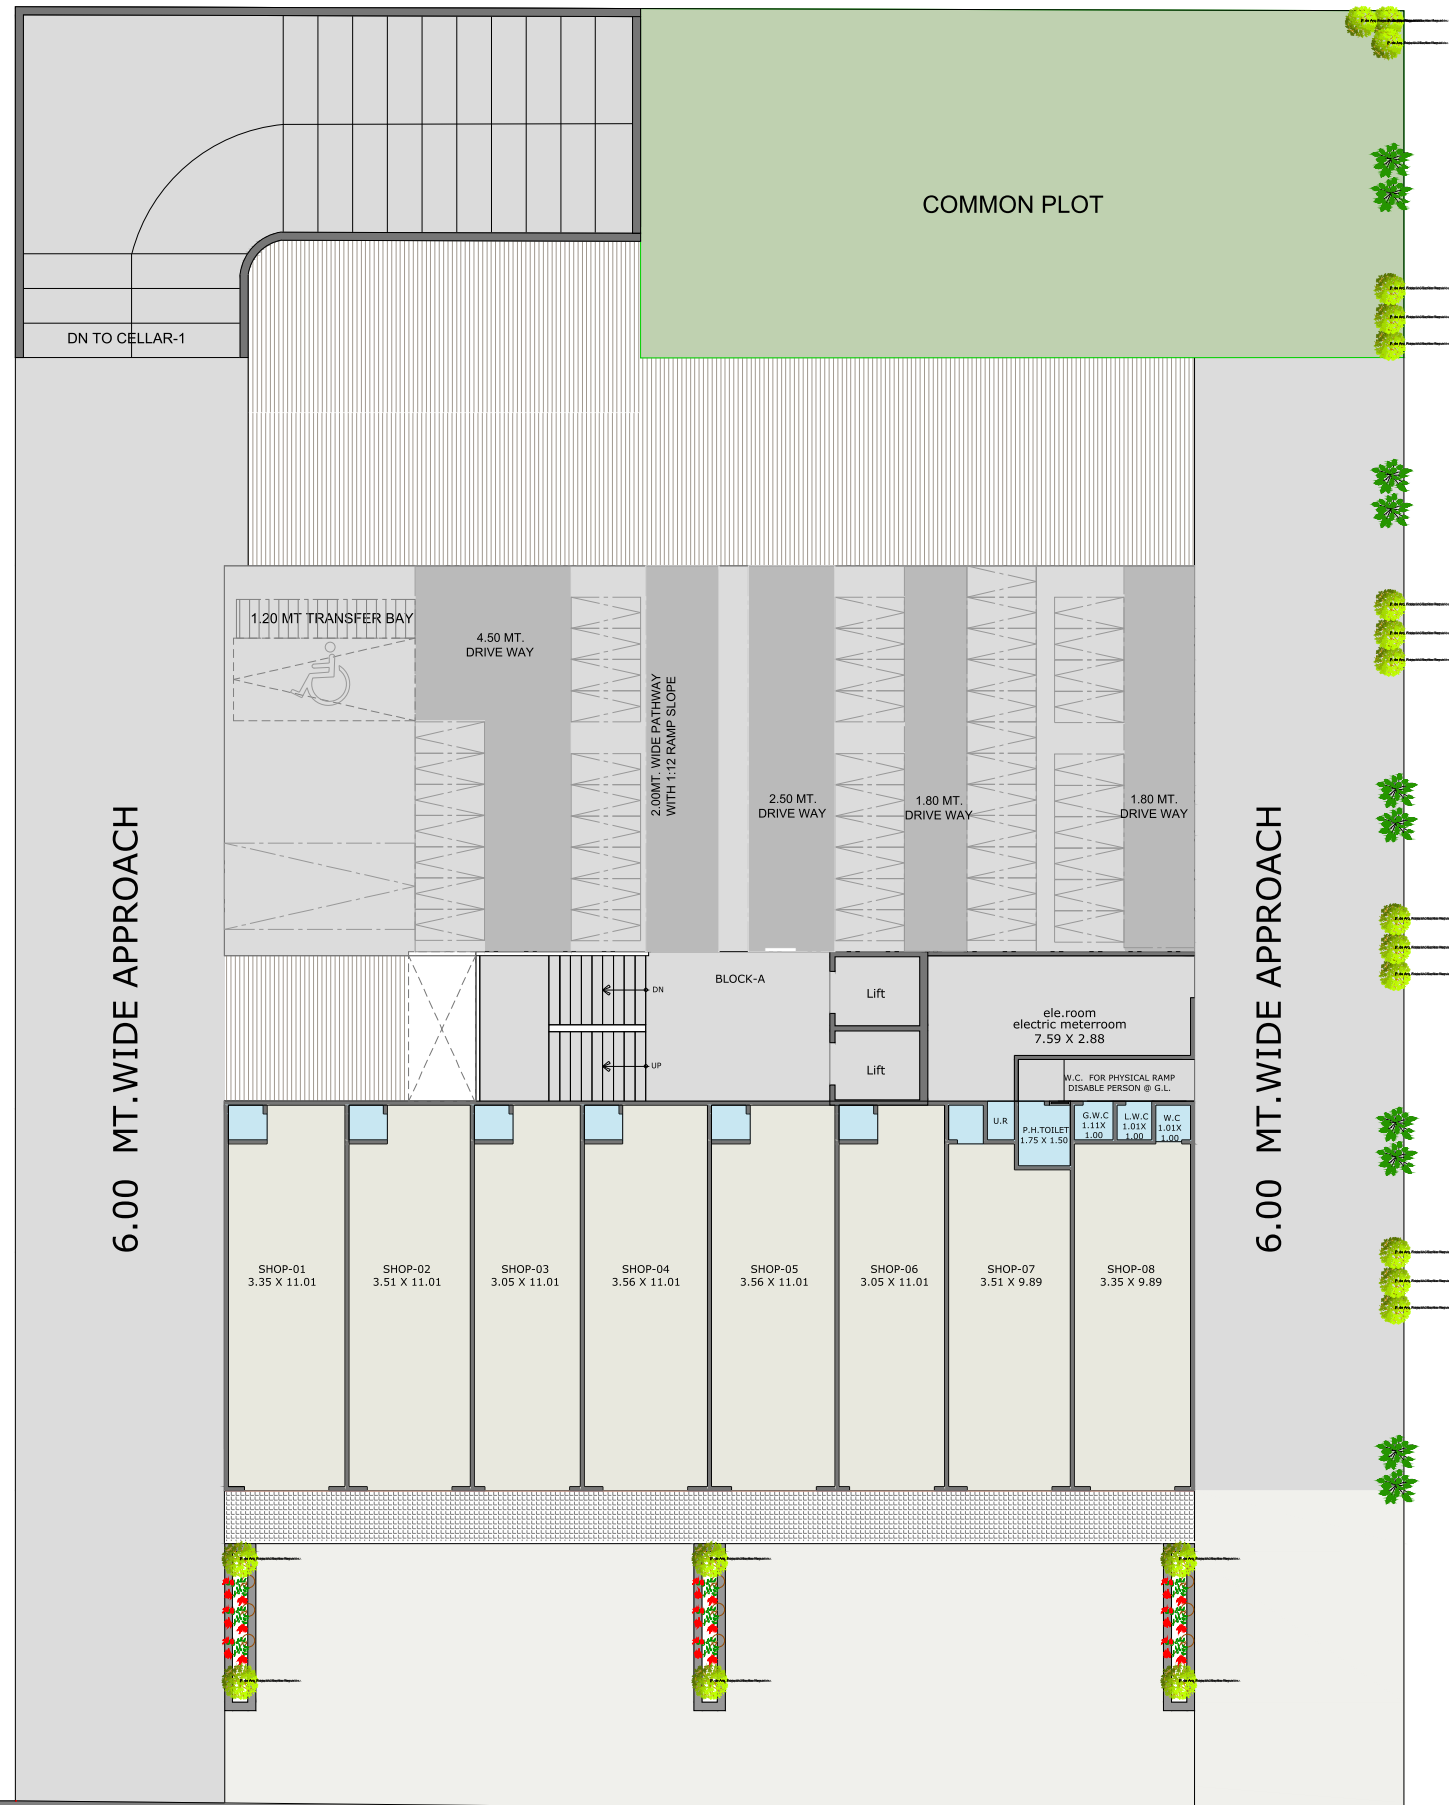

RERA NO. : \_\_\_\_\_  
WEBSITE : [www.gujrera.gujarat.gov.in](http://www.gujrera.gujarat.gov.in)

**BASEMENT - 2 PLAN**

60.00 MT. WIDE STATE HIGHWAY

**BASEMENT -1 PLAN**

60.00 MT. WIDE STATE HIGHWAY

# PARKING LAYOUT

# TYPICAL LAYOUT PLAN

**FIRST FLOOR PLAN**

**TYPICAL FLOOR PLAN 2ND TO 13TH FLOOR**