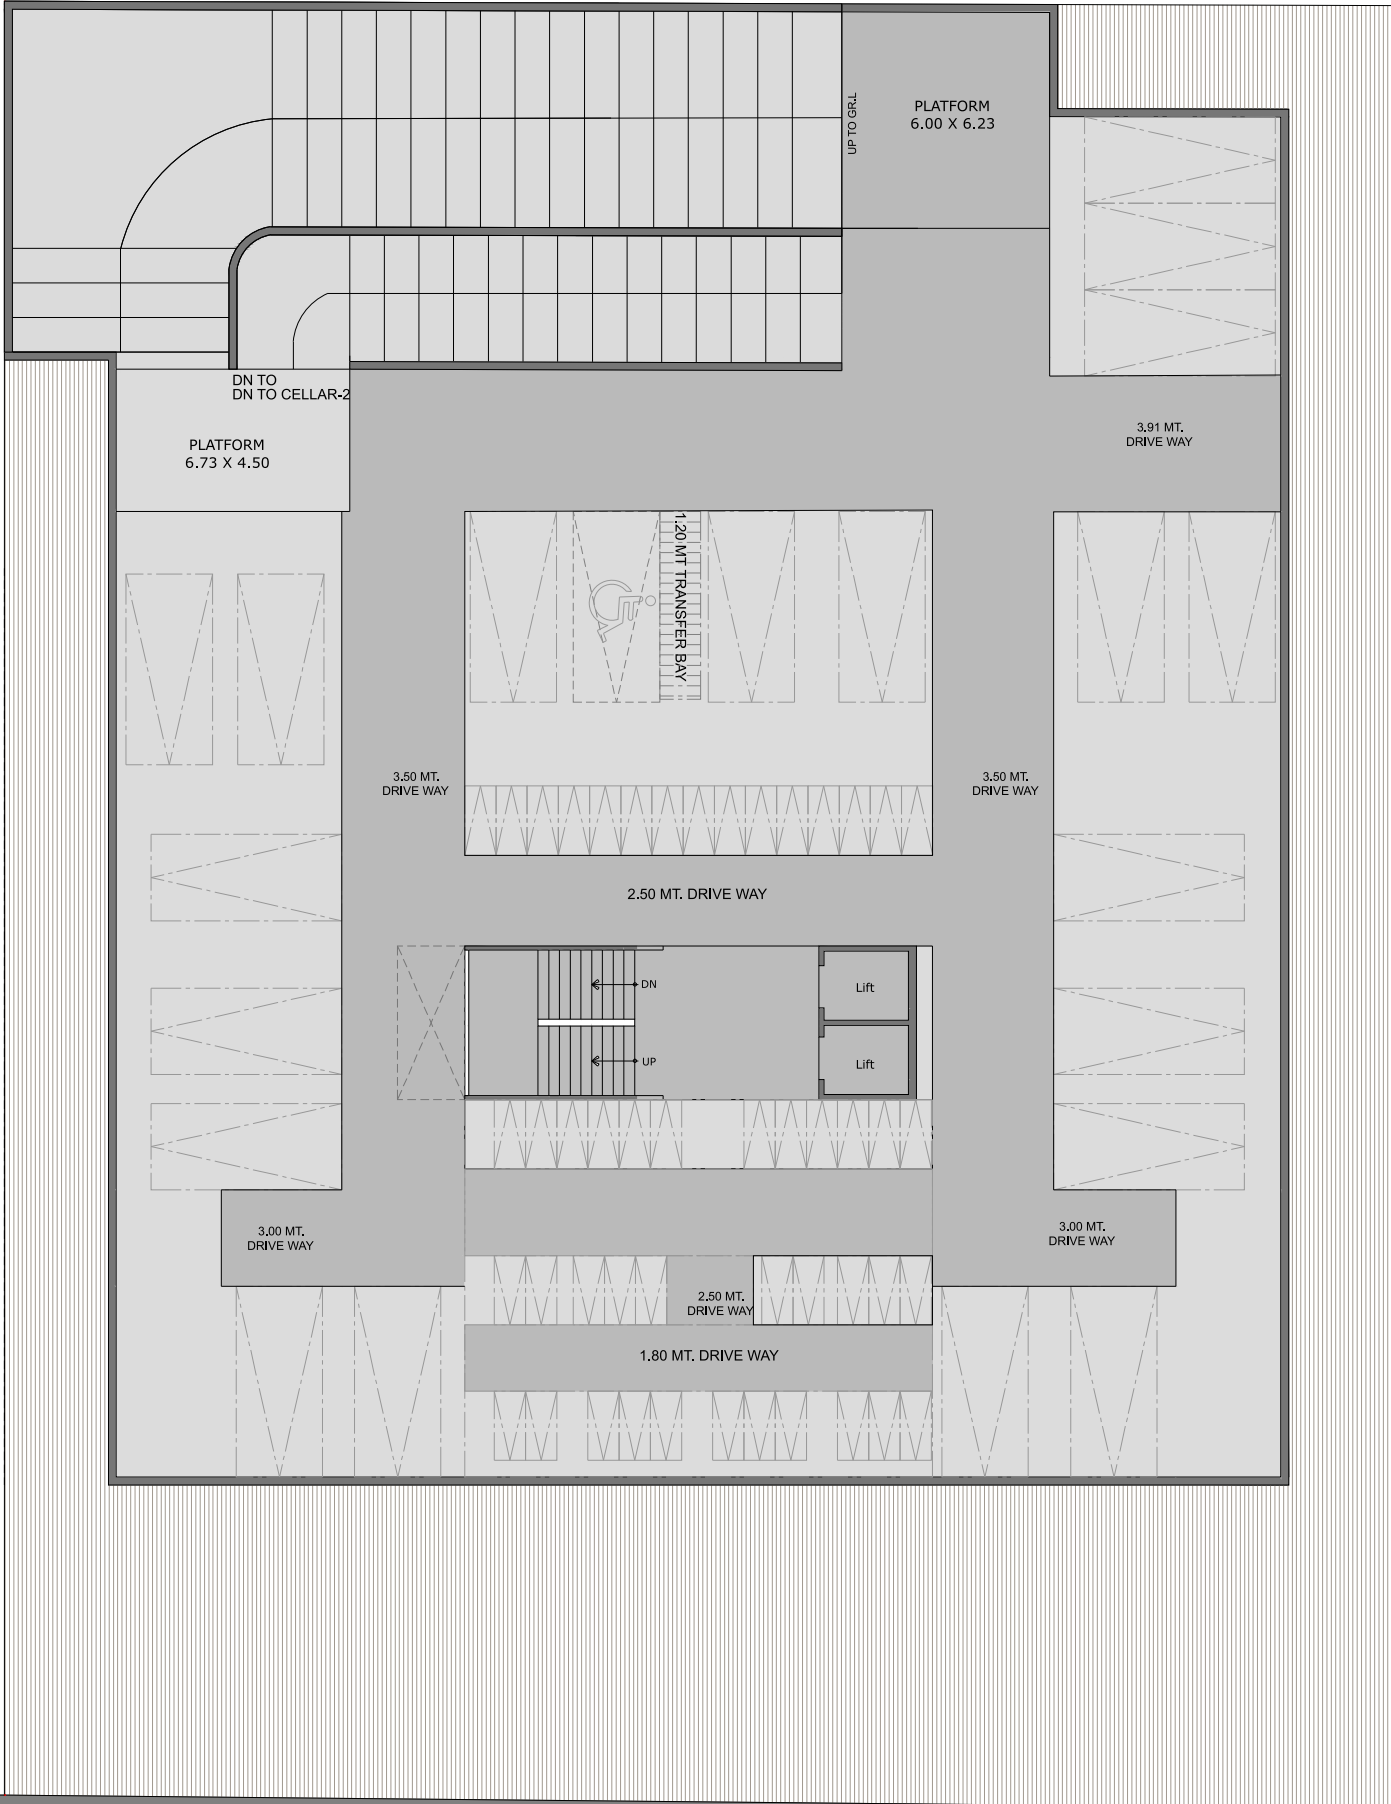

RERA NO. : \_\_\_\_\_  
WEBSITE : [www.gujrera.gujarat.gov.in](http://www.gujrera.gujarat.gov.in)

**BASEMENT - 2 PLAN**

60.00 MT. WIDE STATE HIGHWAY

**BASEMENT -1 PLAN**

60.00 MT. WIDE STATE HIGHWAY

# PARKING LAYOUT

# TYPICAL LAYOUT PLAN

**FIRST FLOOR PLAN**

**TYPICAL FLOOR PLAN 2ND TO 13TH FLOOR**