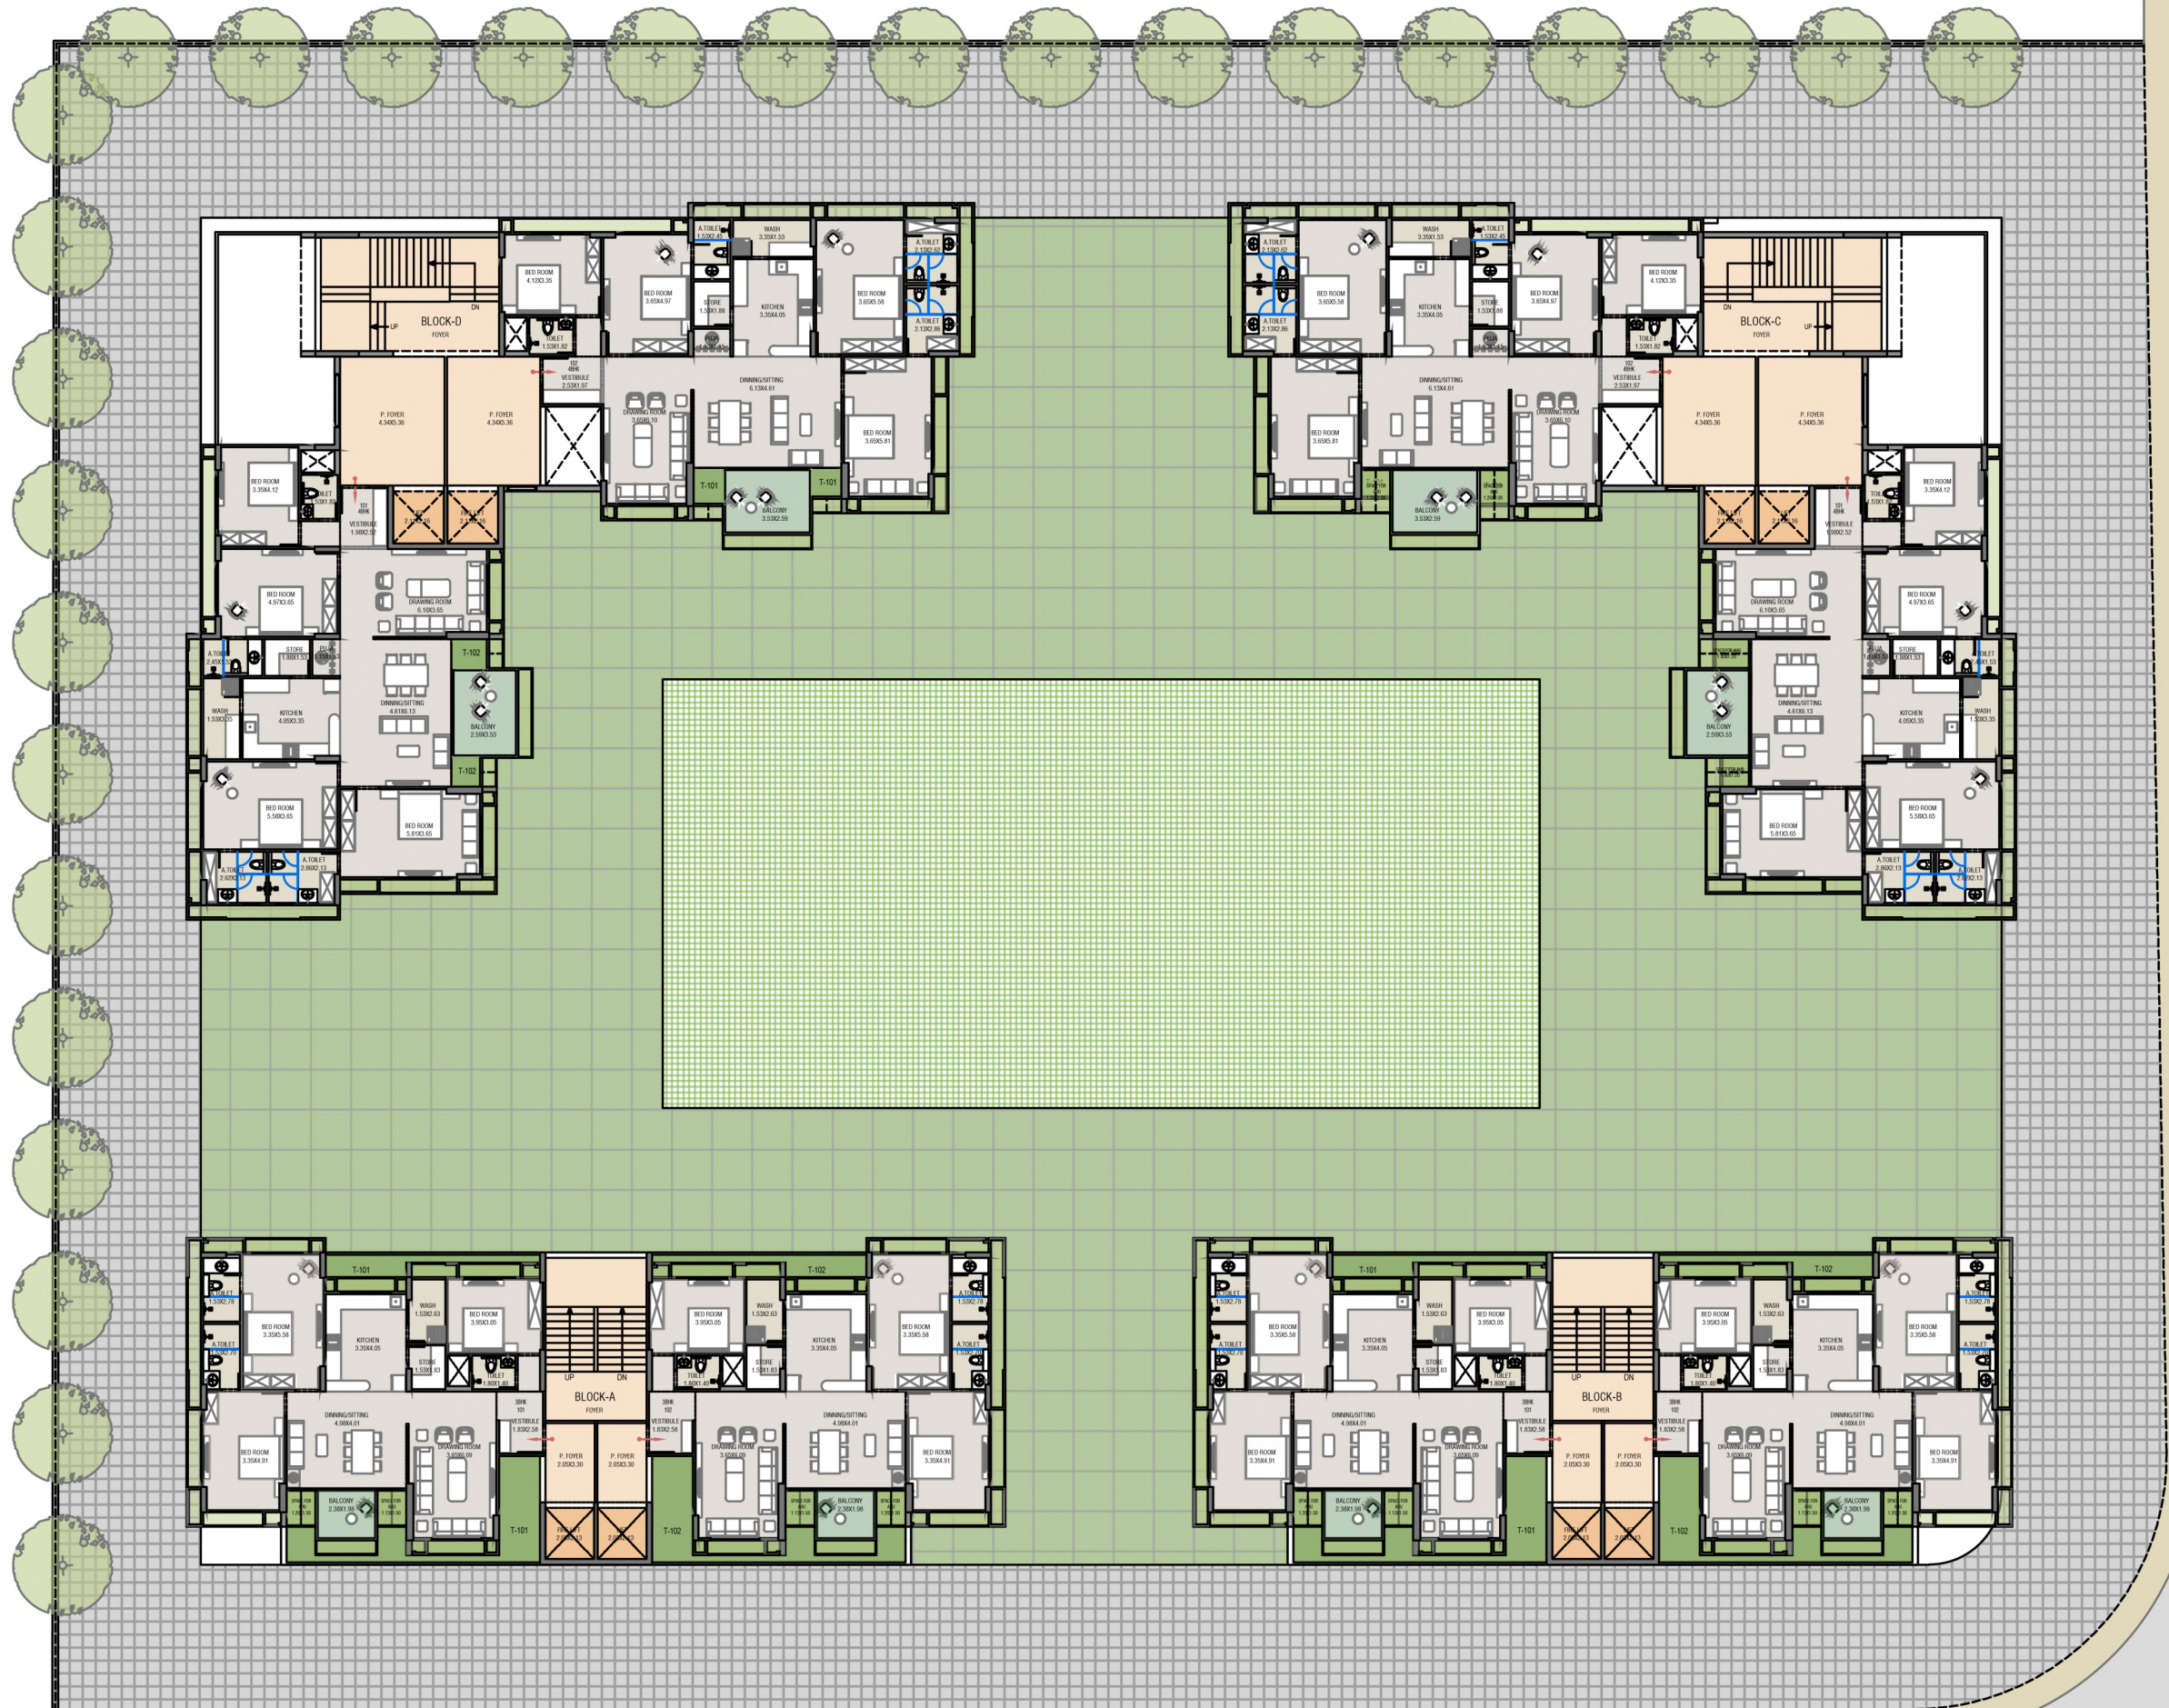

KIARA *jade*
3-4 BHK PREMIUM HOMES

BASEMENT 2

24.00 MT. WIDE ROAD

18.00 MT. WIDE ROAD

BASEMENT 1

24.00 MT. WIDE ROAD

18.00 MT. WIDE ROAD

GROUND FLOOR

18.00 MT. WIDE ROAD

FIRST FLOOR

24.00 MT. WIDE ROAD

18.00 MT. WIDE ROAD

TYPICAL FLOOR

24.00 MT. WIDE ROAD

18.00 MT. WIDE ROAD

**STRUCTURE**