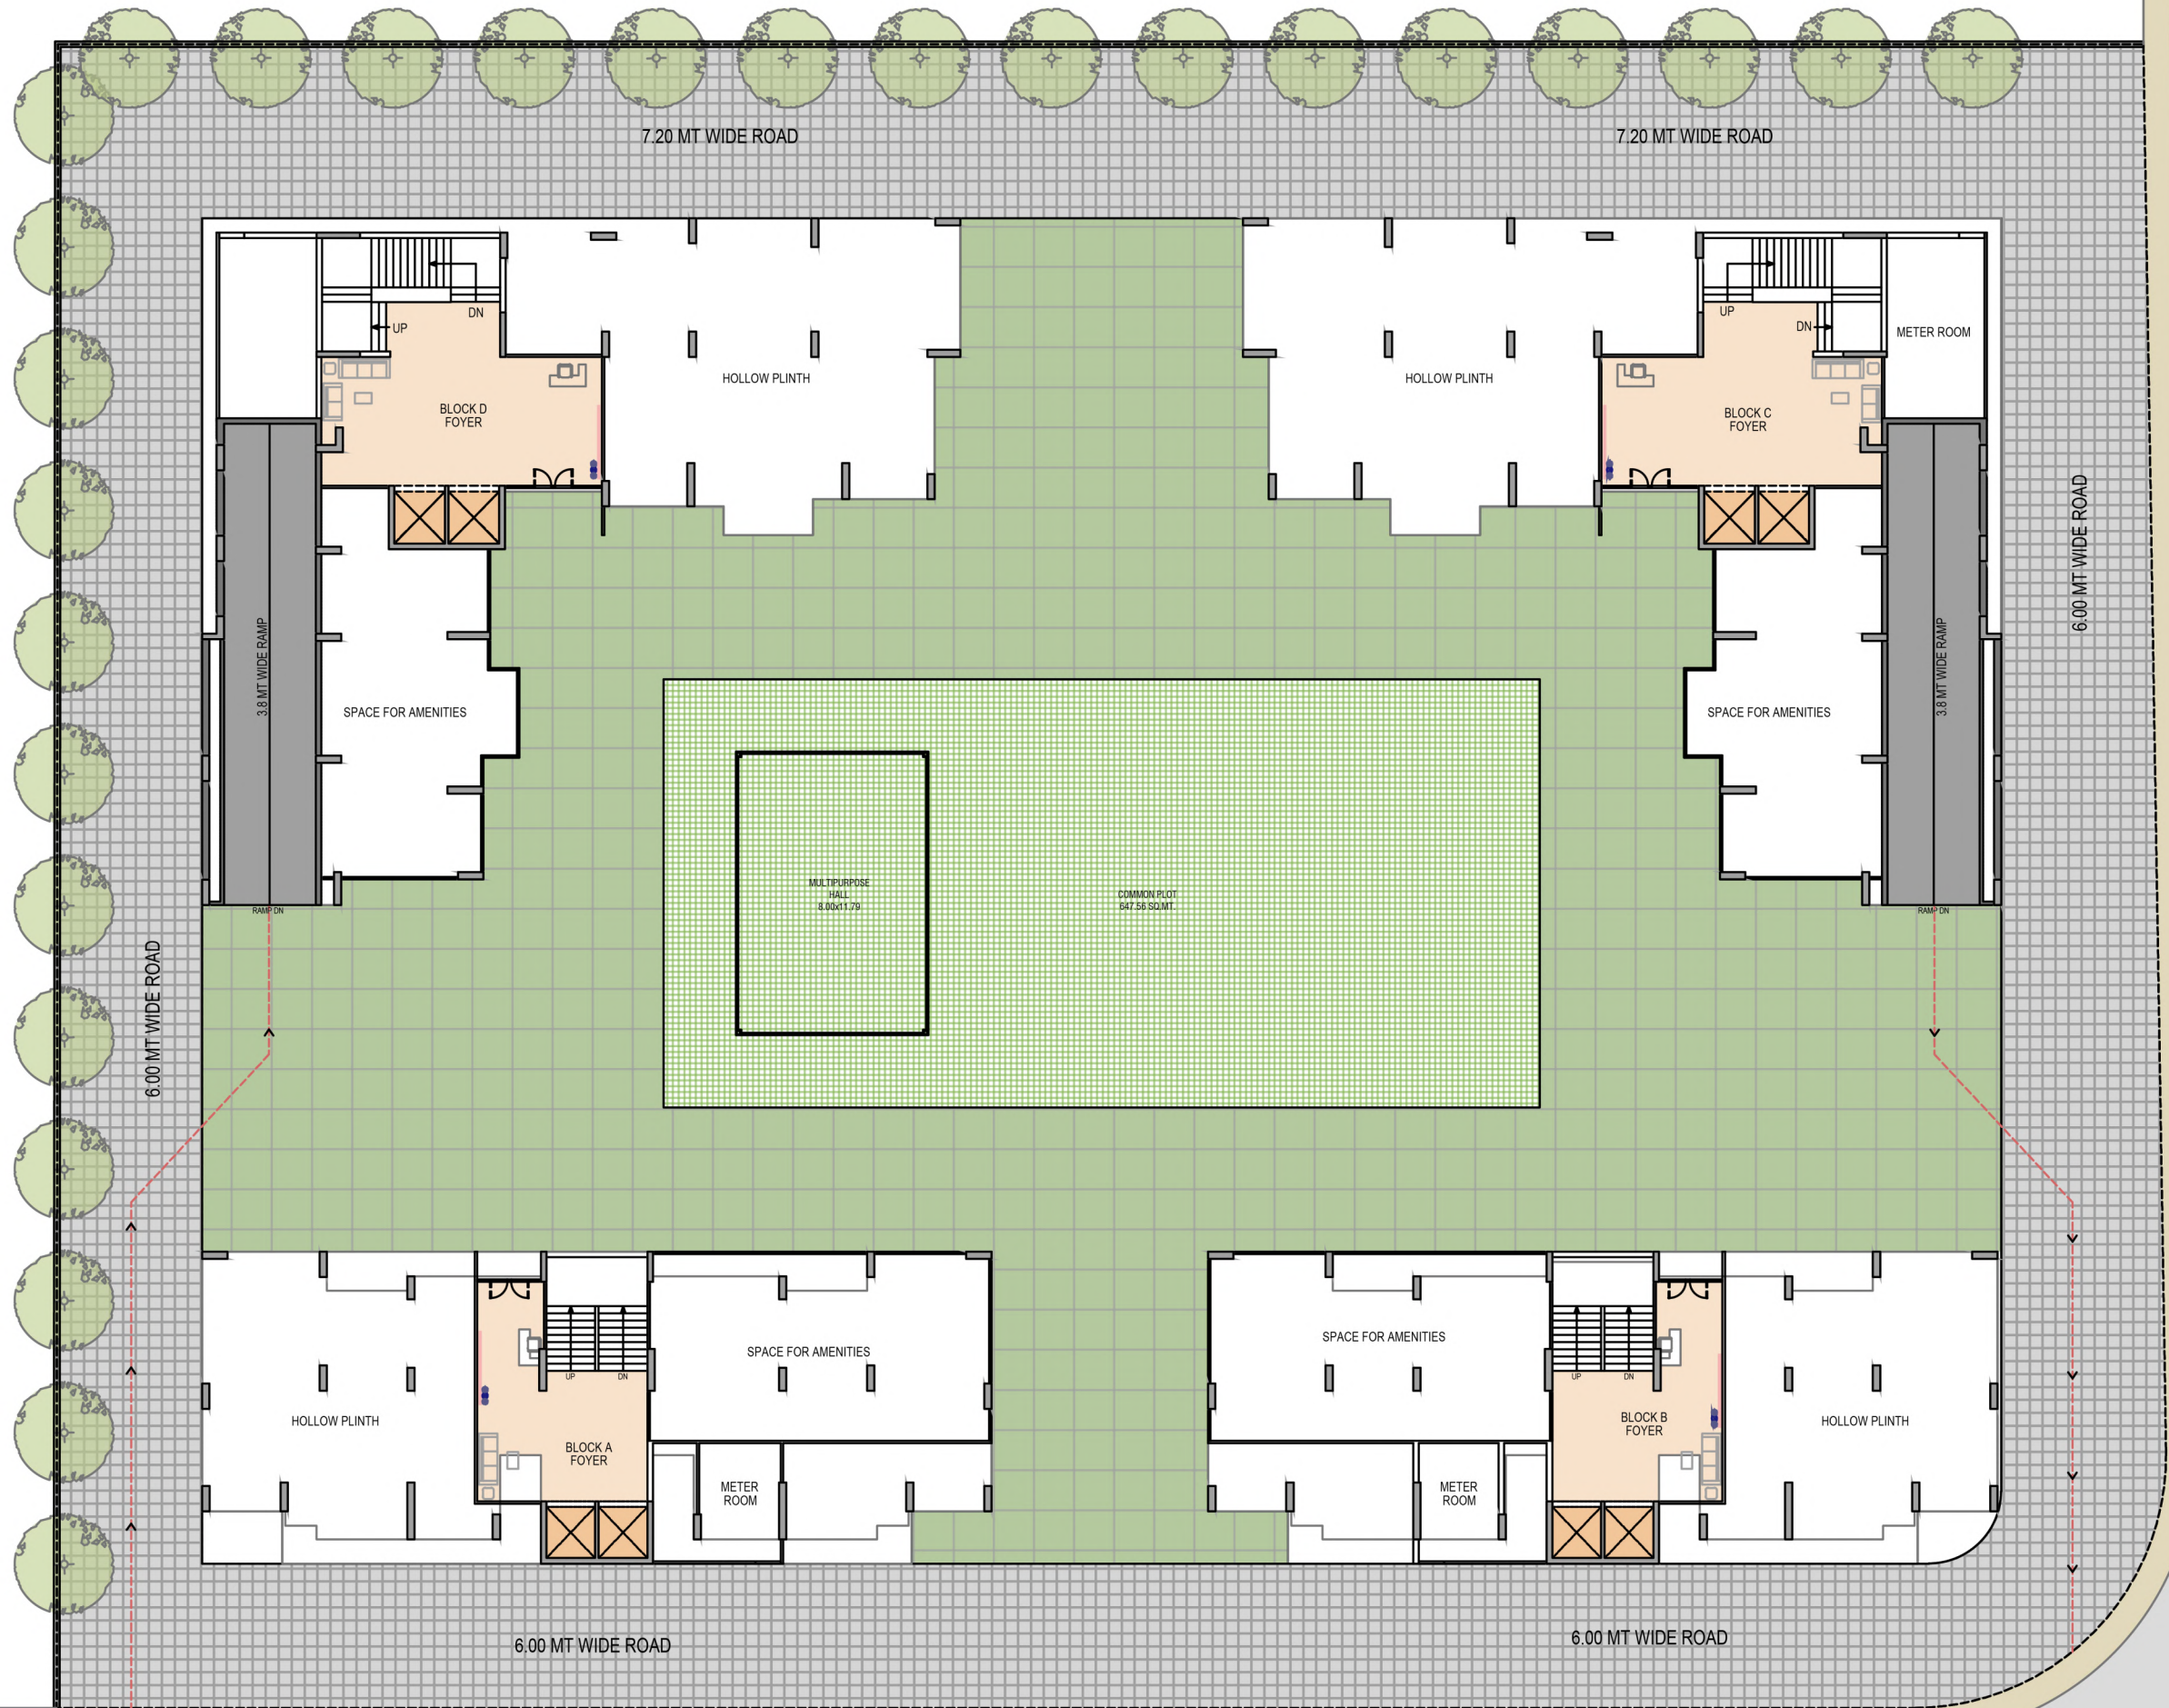

KIARA *jade*
3-4 BHK PREMIUM HOMES

BASEMENT 2

24.00 MT. WIDE ROAD

18.00 MT. WIDE ROAD

BASEMENT 1

24.00 MT. WIDE ROAD

18.00 MT. WIDE ROAD

GROUND FLOOR

18.00 MT. WIDE ROAD

FIRST FLOOR

24.00 MT. WIDE ROAD

18.00 MT. WIDE ROAD

TYPICAL FLOOR

24.00 MT. WIDE ROAD

18.00 MT. WIDE ROAD

**STRUCTURE**