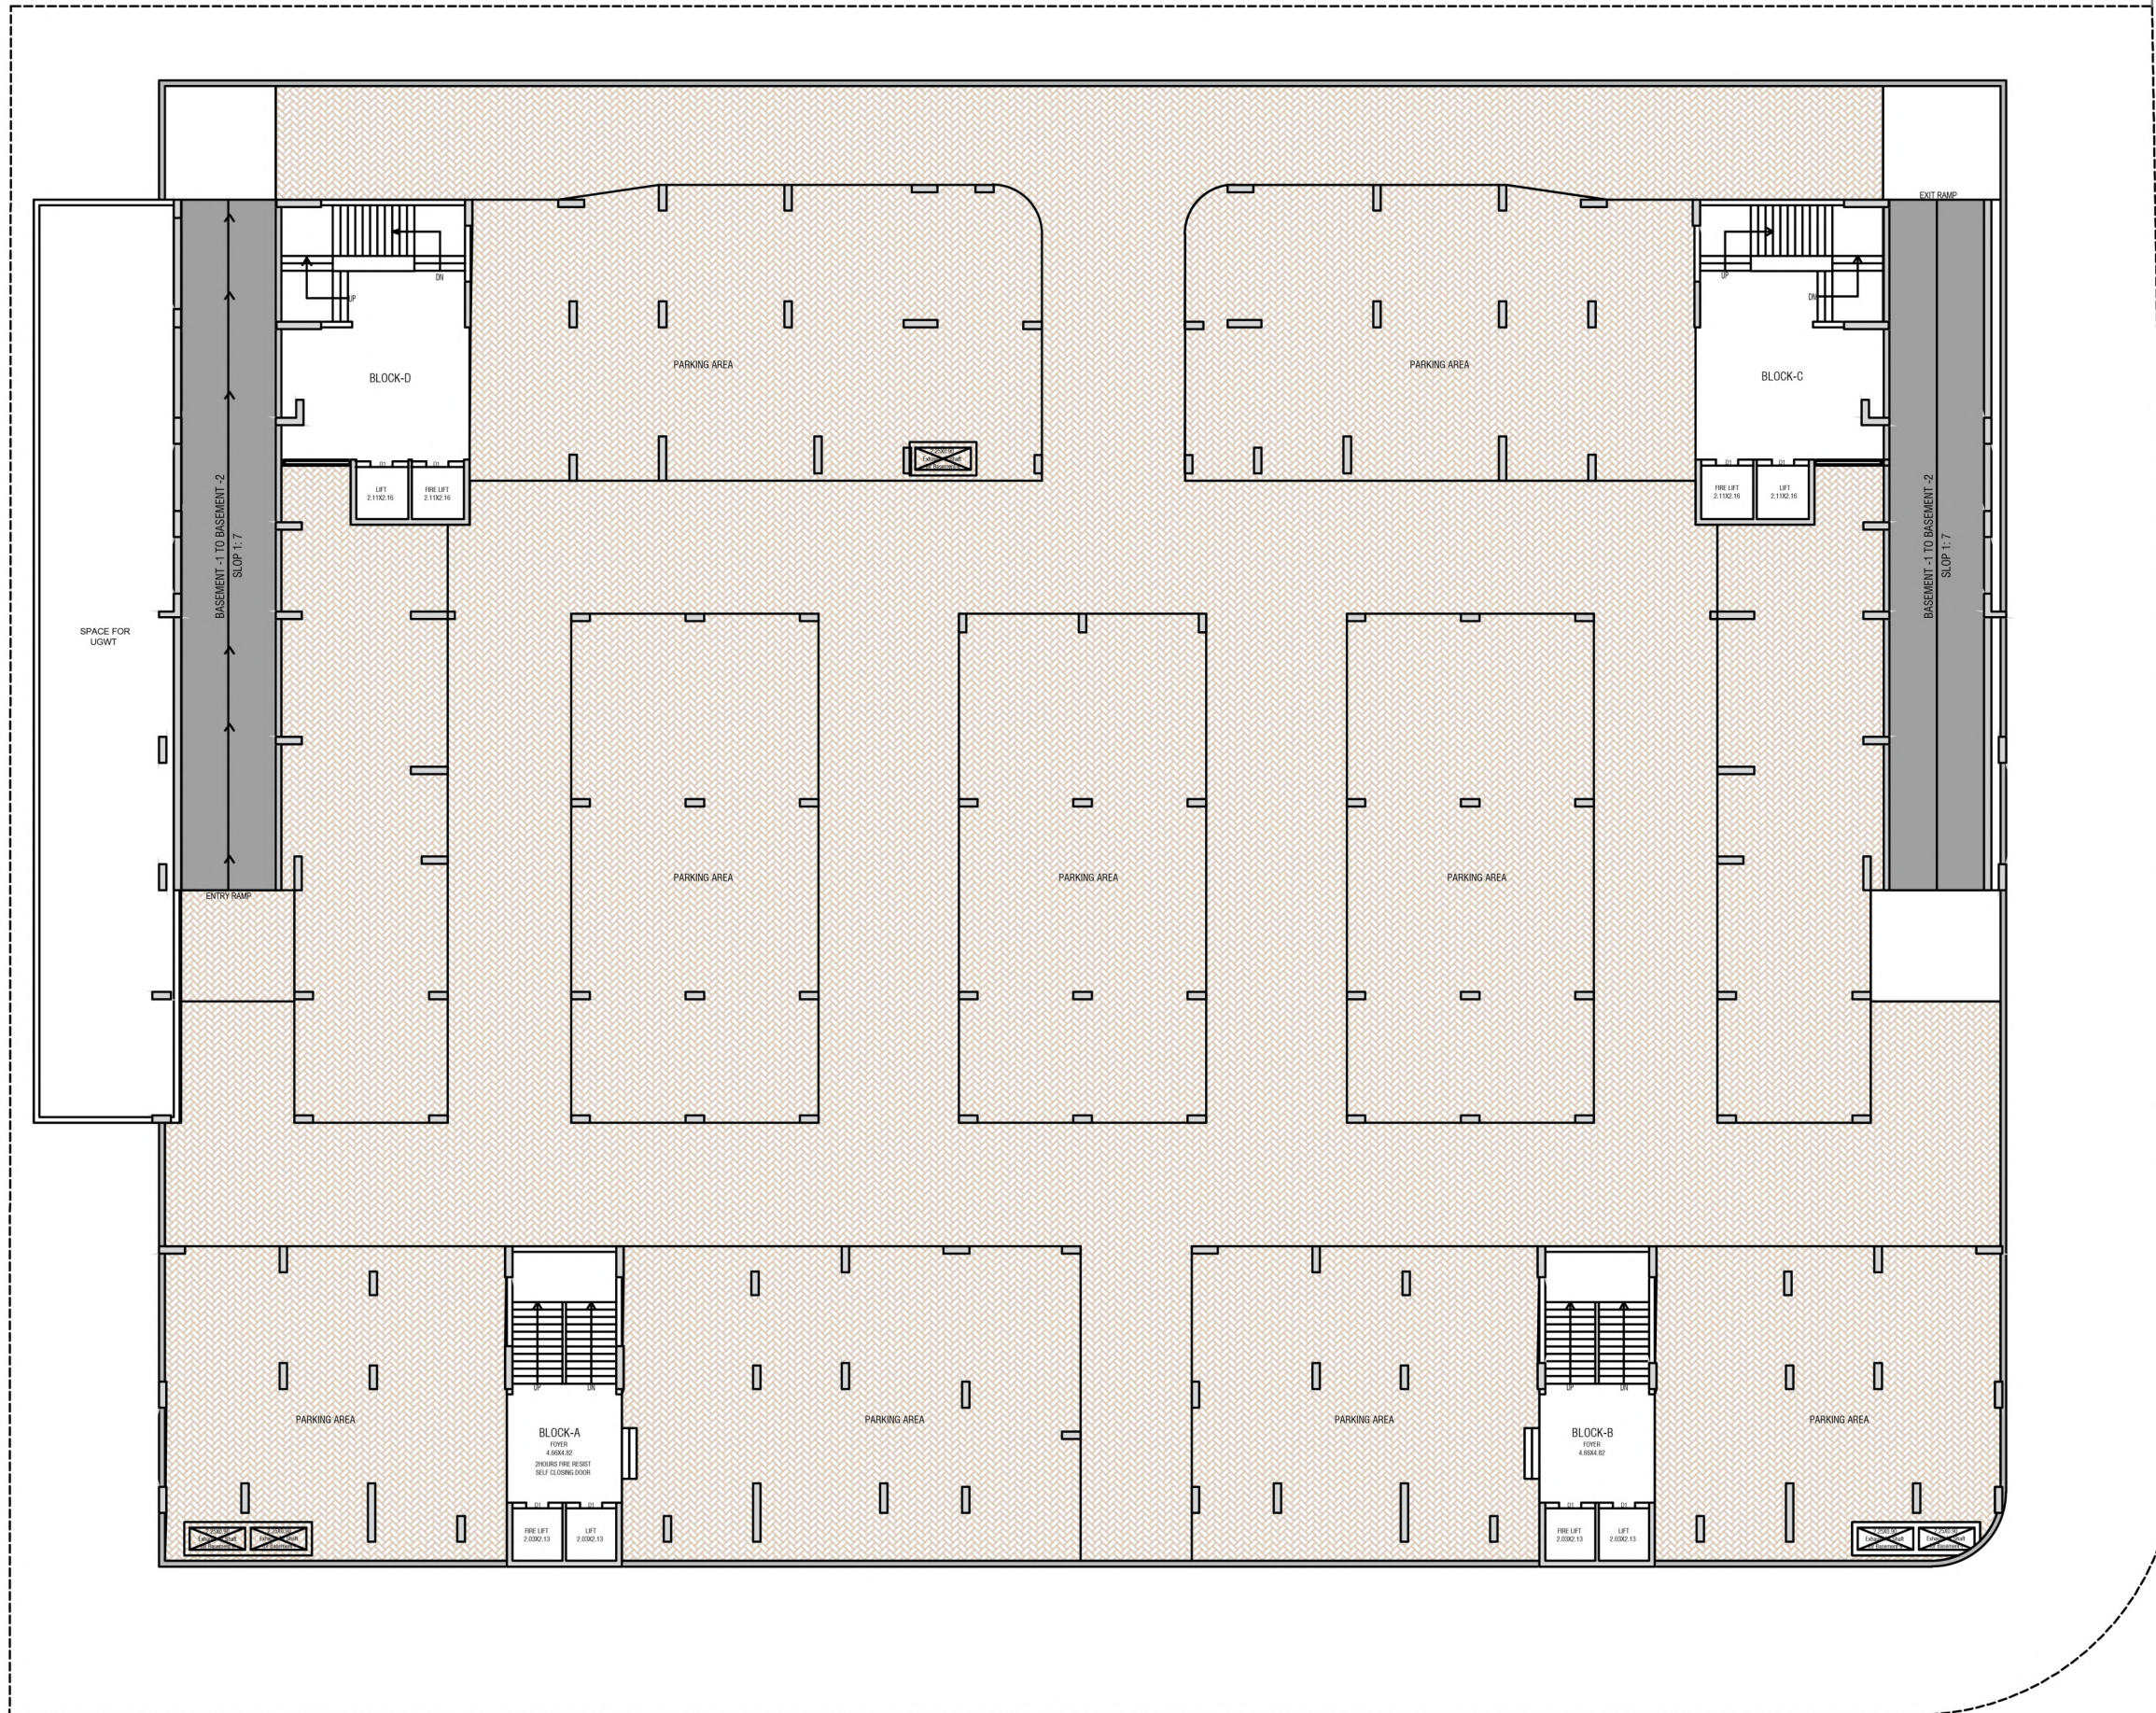

KIARA *jade*
3-4 BHK PREMIUM HOMES

BASEMENT 2

24.00 MT. WIDE ROAD

18.00 MT. WIDE ROAD

BASEMENT 1

24.00 MT. WIDE ROAD

18.00 MT. WIDE ROAD

GROUND FLOOR

18.00 MT. WIDE ROAD

FIRST FLOOR

24.00 MT. WIDE ROAD

18.00 MT. WIDE ROAD

TYPICAL FLOOR

24.00 MT. WIDE ROAD

18.00 MT. WIDE ROAD

**STRUCTURE**