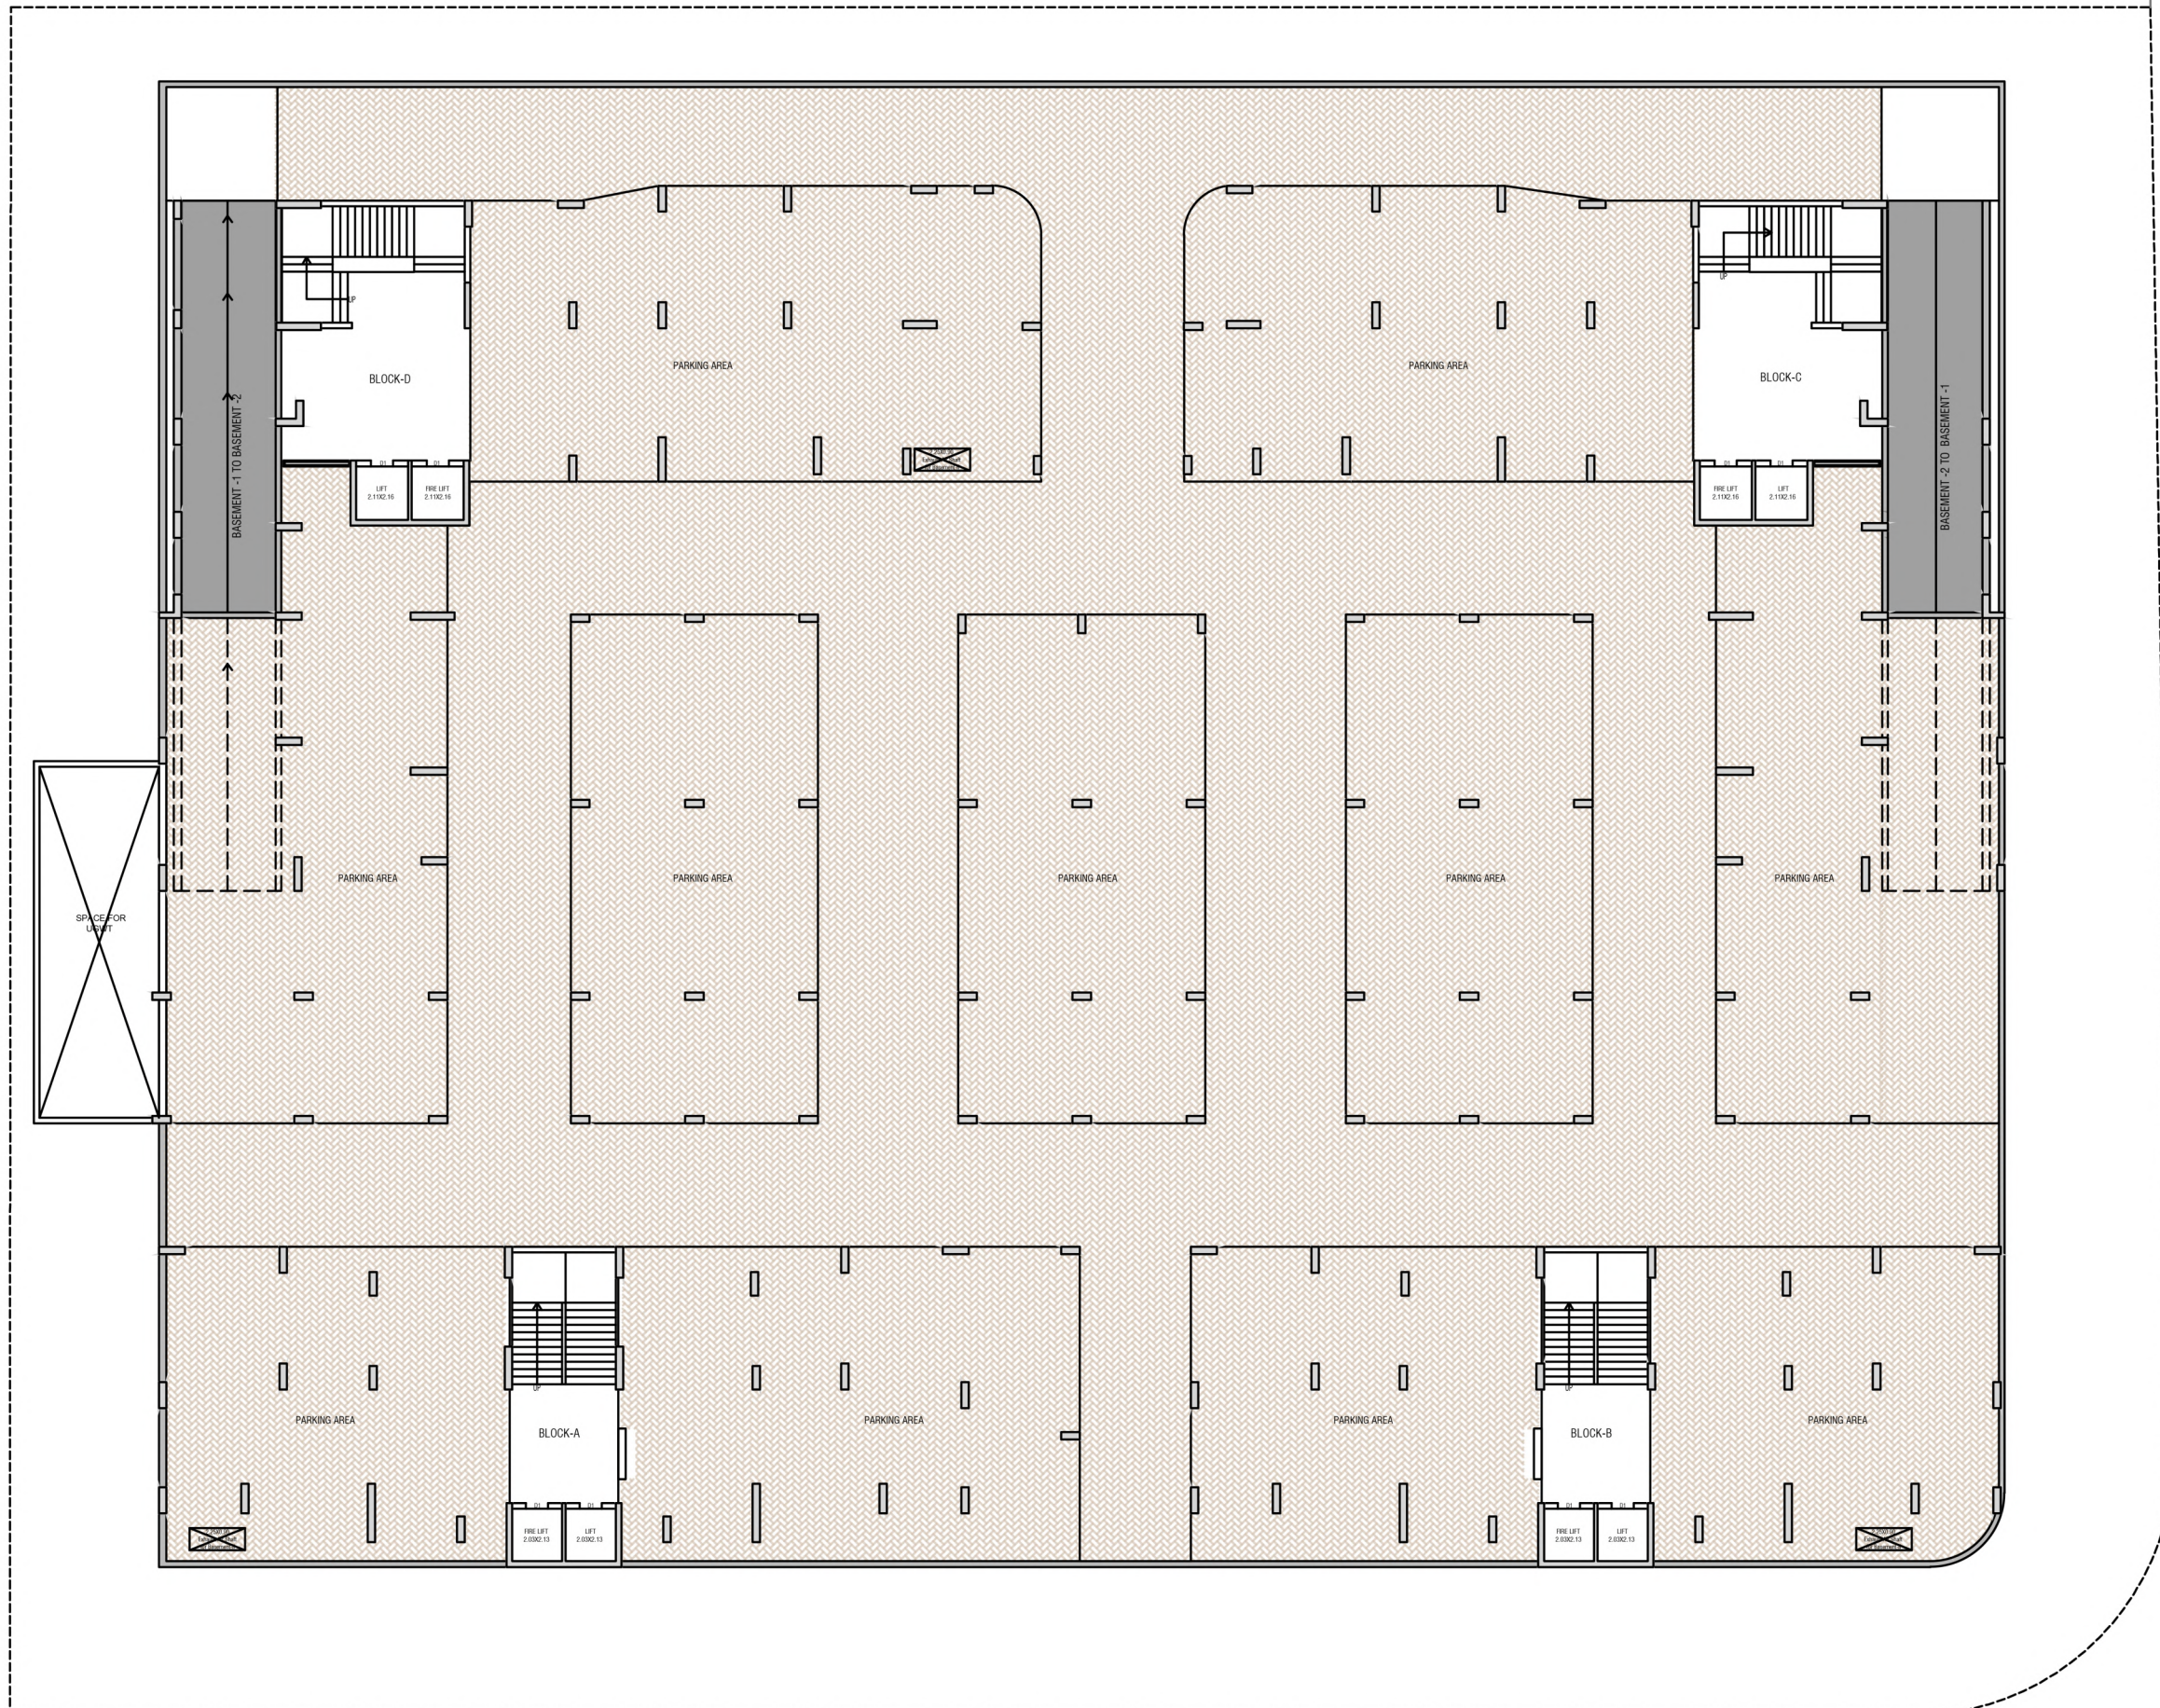

KIARA *jade*
3-4 BHK PREMIUM HOMES

BASEMENT 2

24.00 MT. WIDE ROAD

18.00 MT. WIDE ROAD

BASEMENT 1

24.00 MT. WIDE ROAD

18.00 MT. WIDE ROAD

GROUND FLOOR

18.00 MT. WIDE ROAD

FIRST FLOOR

24.00 MT. WIDE ROAD

18.00 MT. WIDE ROAD

TYPICAL FLOOR

24.00 MT. WIDE ROAD

18.00 MT. WIDE ROAD

**STRUCTURE**