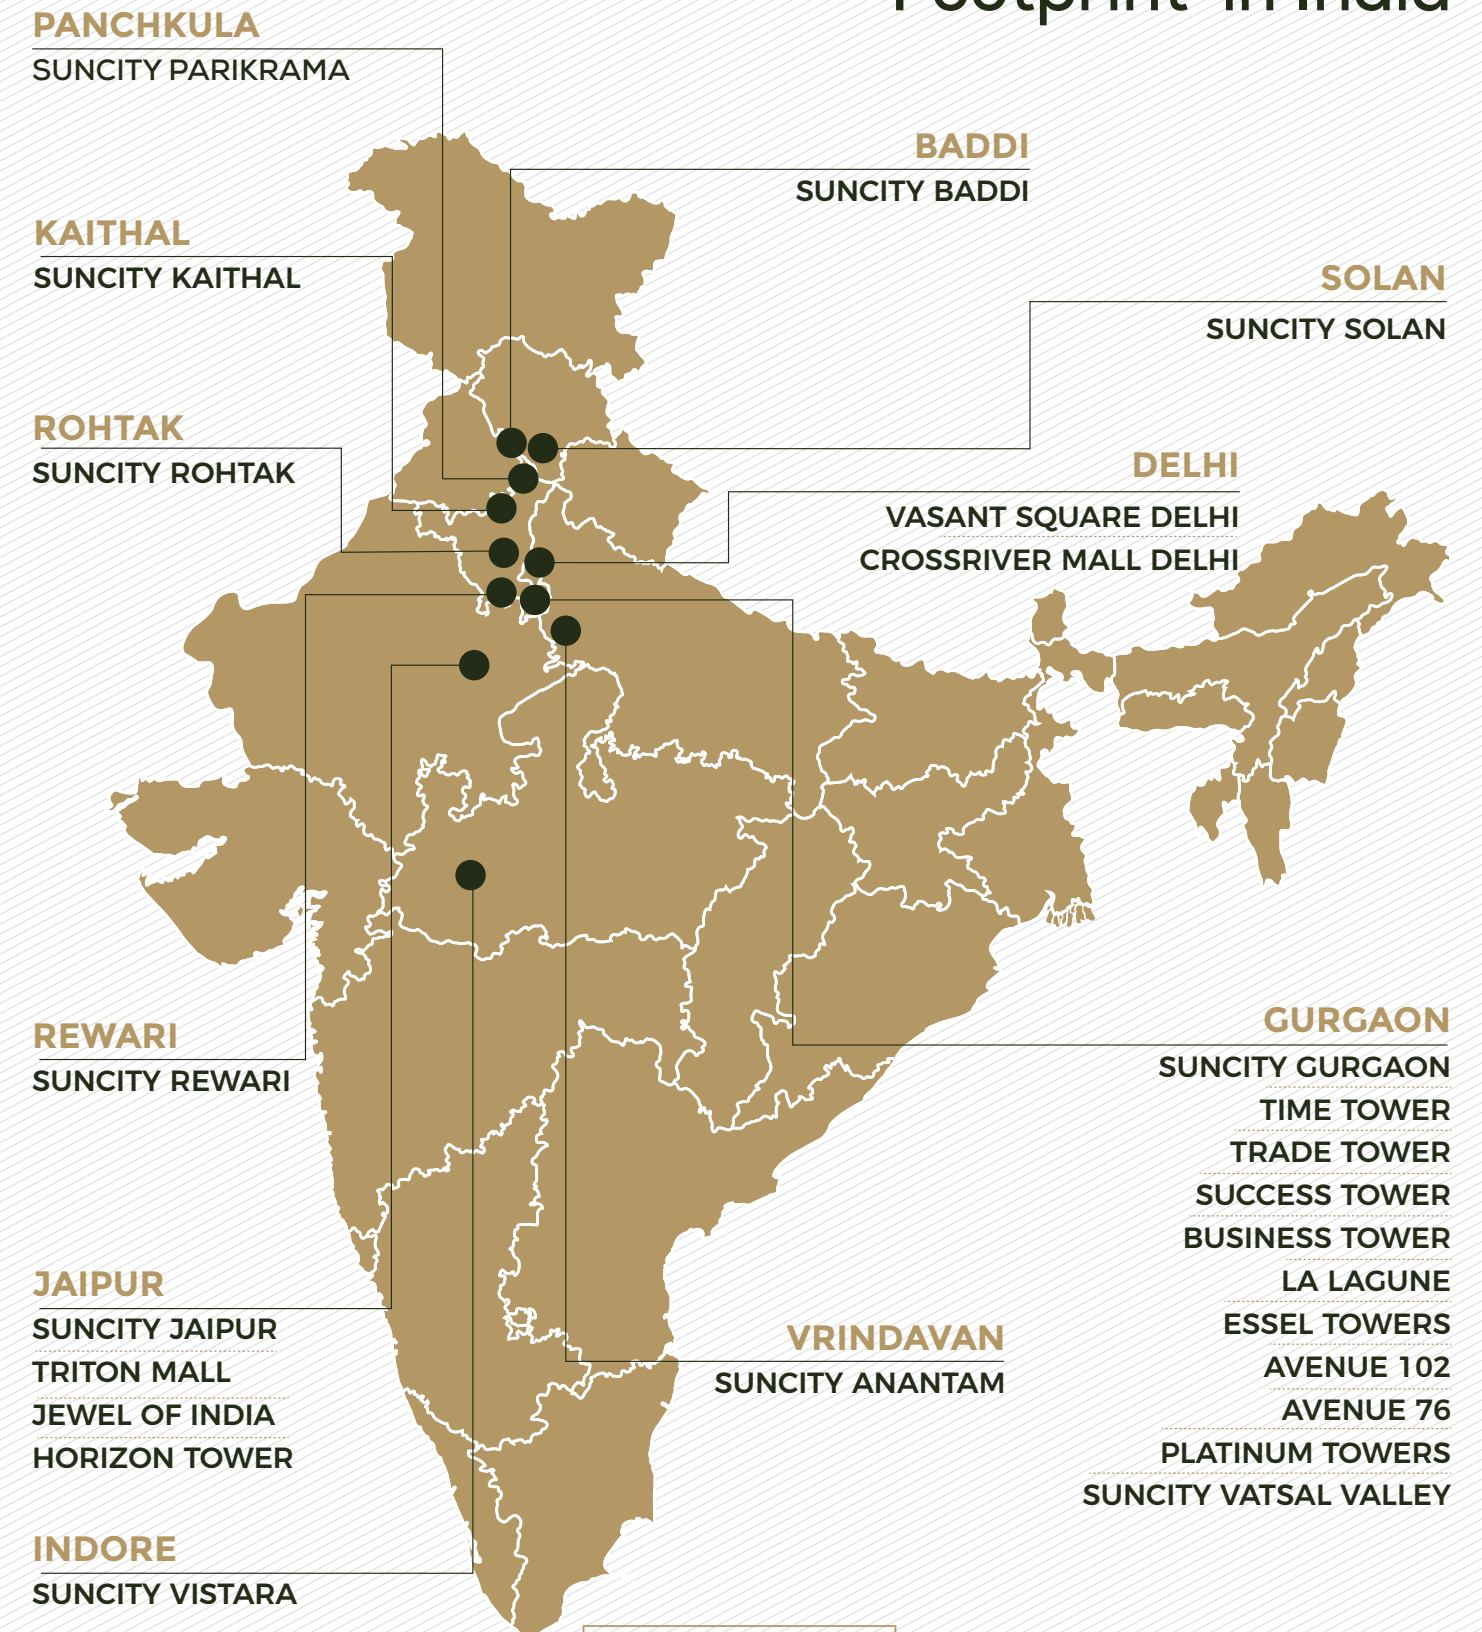

## About us

PLATINUM TOWERS, IFFCO CHOWK, GURGAON

ESSEL TOWER, M.G. ROAD, GURGAON

JEWEL OF INDIA, (PHASE-1) JAIPUR

SUNCITY TOWNSHIP, GOLF COURSE ROAD, GURGAON

Suncity Projects Pvt. Ltd. is a pioneer in ideating, conceiving, conceptualizing, and executing a profusion of urban real estate projects. Their portfolio of projects includes a plethora of offerings right from townships to group housing to luxury apartments to shopping malls to office complexes. The company strives to bring together the unmatched experience and expertise of some of India's most reputed business conglomerates at unmatched prices. They use the perfect fusion of breakthrough technology, innovative designs, superior standards of construction, customer service, and community values to deliver projects that are defining and ahead of time.

## Footprint in India

25  
Years

25+  
Projects

18000+  
Happy  
Families

14  
Million  
Sq. Ft.  
Delivered

2000  
Acres  
Delivered

11  
Cities

Disclaimer: All floor plans, layout plans, amenities, elevations and specifications are purely conceptual & illustrative and not a legal offering and are subject to necessary approvals from competent authorities; also are subject to change by the company/architect or competent authority from time to time if so warranted by the circumstances. (1 square meter = 10.7639 square feet & 1 hectare = 2.47105 acre)