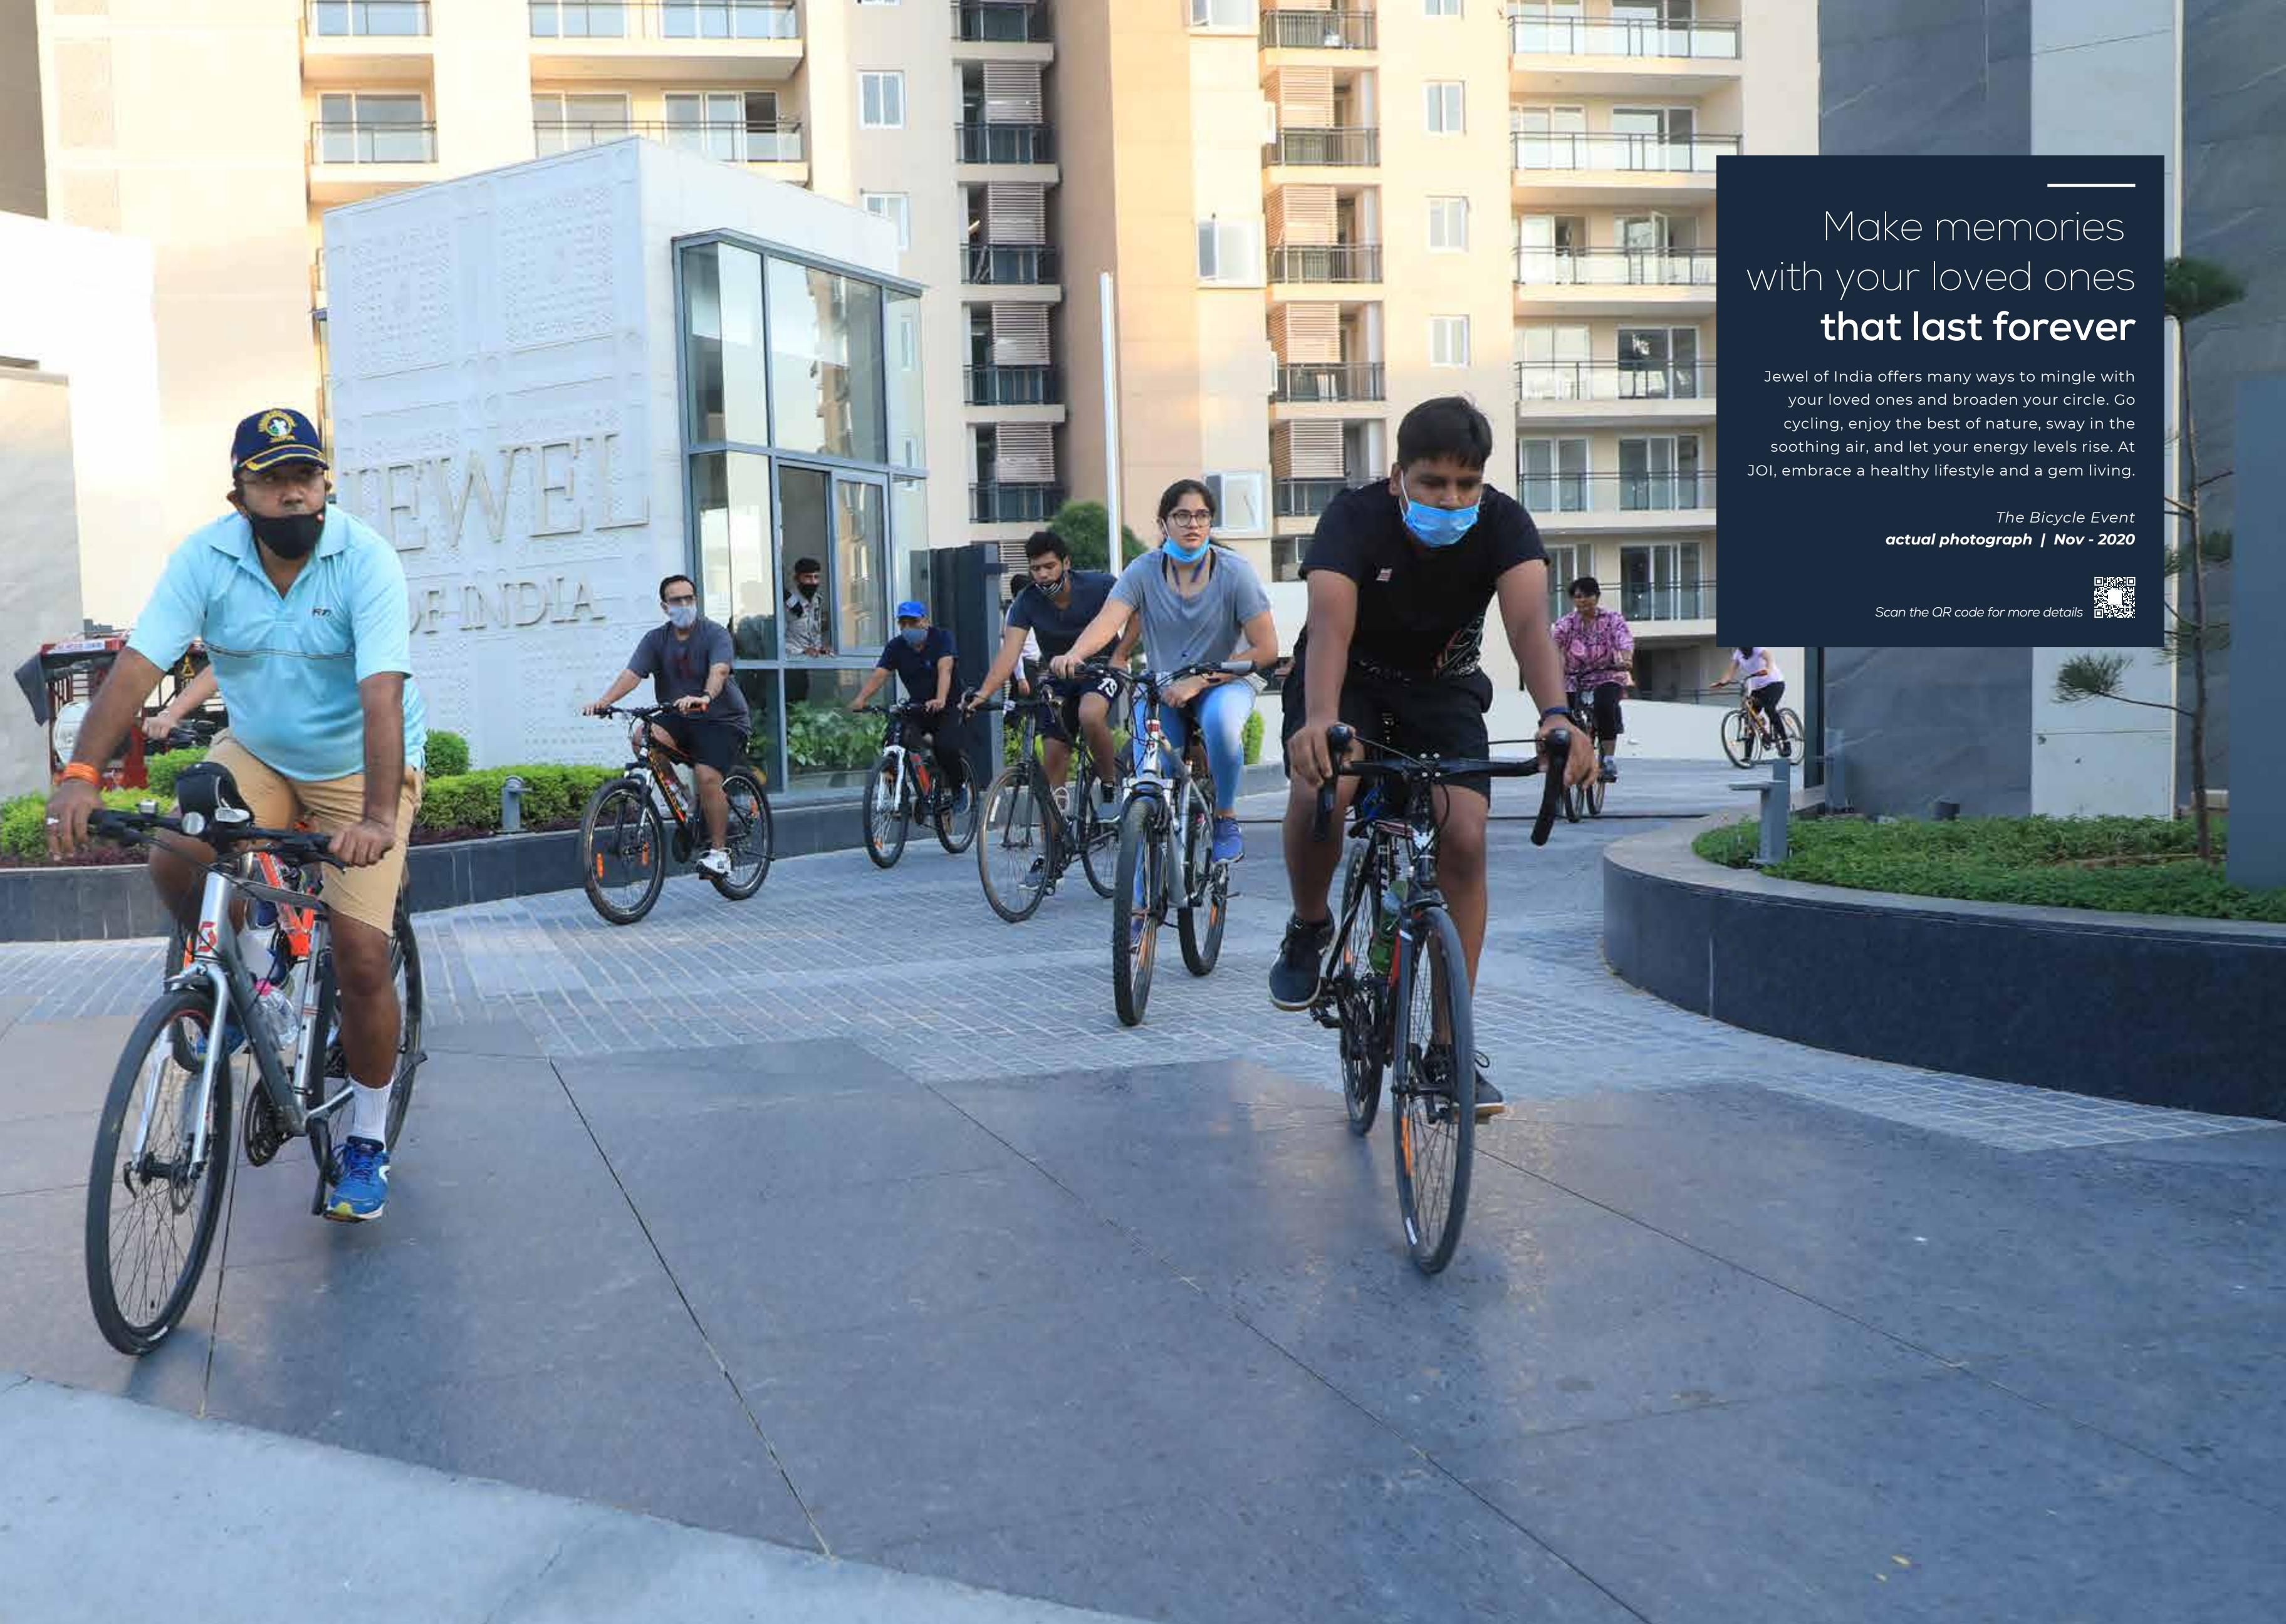

Scan the QR code for more details

No matter the occasion - enjoy them like never before

The Republic Day, Celebration  
actual photograph | Jan - 2021

Scan the QR code for more details

Make memories  
with your loved ones  
**that last forever**

Jewel of India offers many ways to mingle with your loved ones and broaden your circle. Go cycling, enjoy the best of nature, sway in the soothing air, and let your energy levels rise. At JOI, embrace a healthy lifestyle and a gem living.

*The Bicycle Event*  
**actual photograph | Nov - 2020**

Scan the QR code for more details 