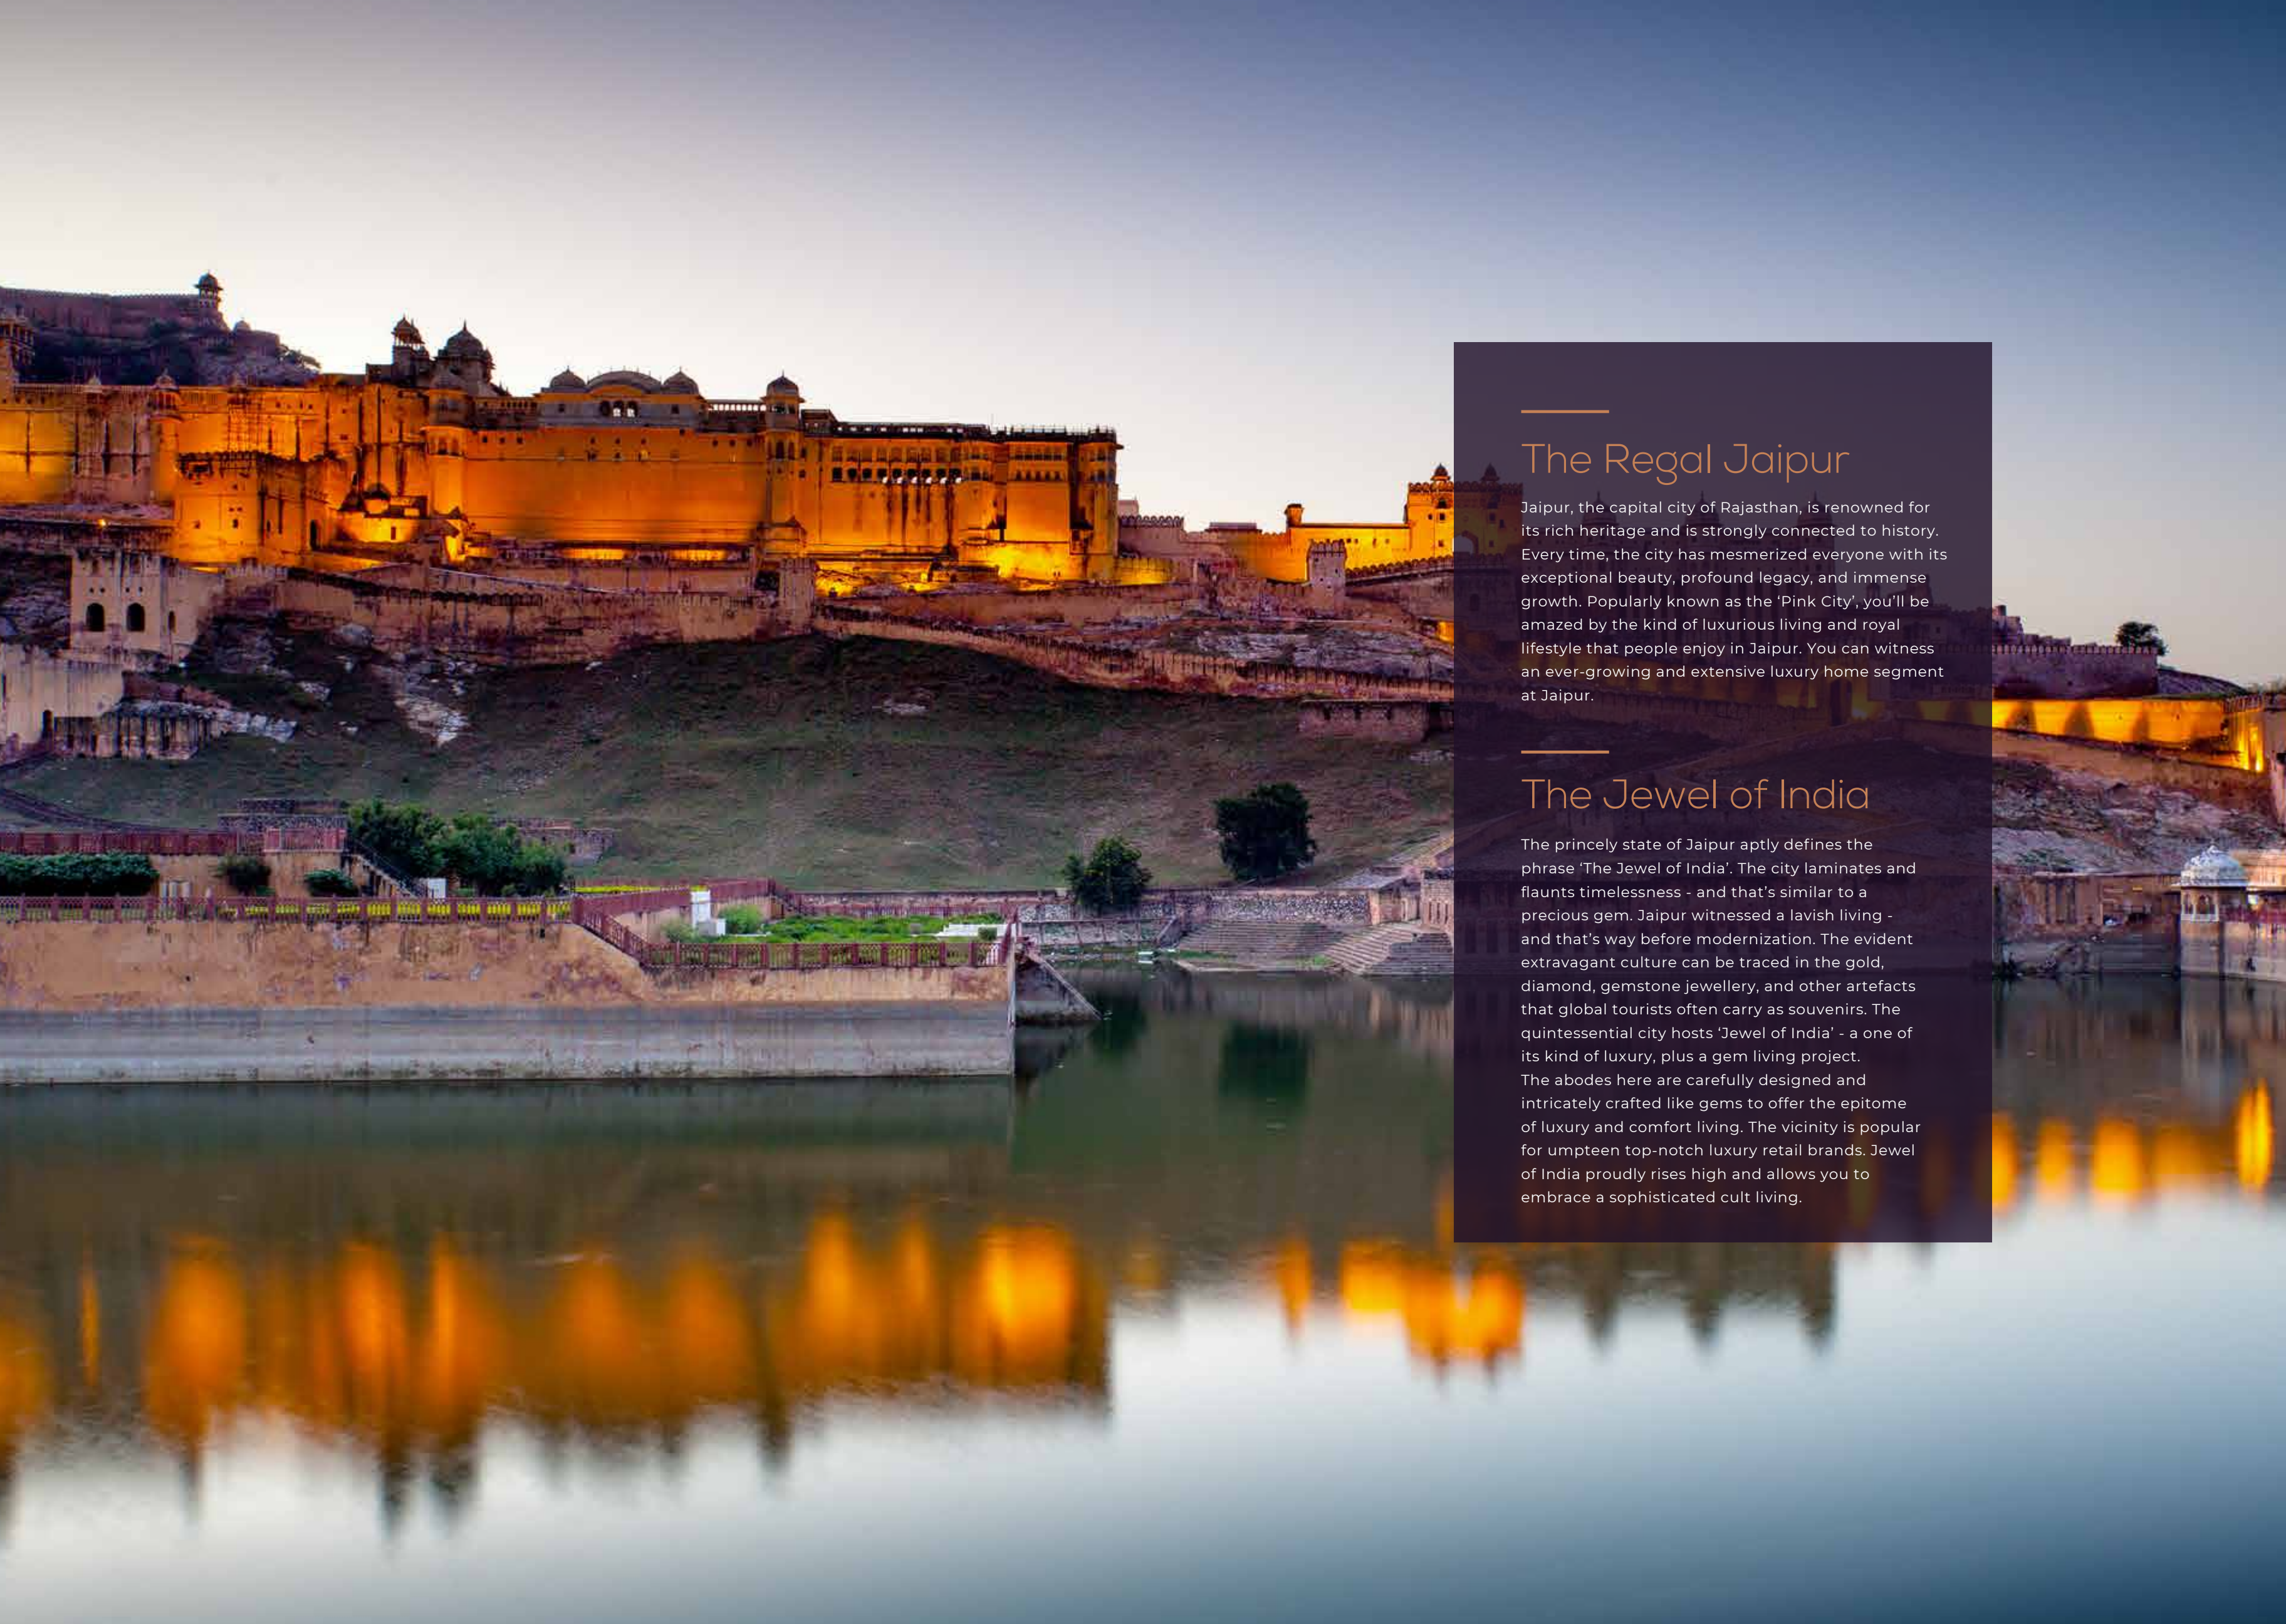

  
**JEWEL**  
OF INDIA  
PHASE - 2

---

24 carat living at JLN Marg, Jaipur

---

# JEWEL OF INDIA

PHASE-2

“Continuing the legacy of adding  
another gem in the crown of Jaipur ”

---

## The Regal Jaipur

Jaipur, the capital city of Rajasthan, is renowned for its rich heritage and is strongly connected to history. Every time, the city has mesmerized everyone with its exceptional beauty, profound legacy, and immense growth. Popularly known as the 'Pink City', you'll be amazed by the kind of luxurious living and royal lifestyle that people enjoy in Jaipur. You can witness an ever-growing and extensive luxury home segment at Jaipur.

## The Jewel of India

The princely state of Jaipur aptly defines the phrase 'The Jewel of India'. The city laminates and flaunts timelessness - and that's similar to a precious gem. Jaipur witnessed a lavish living - and that's way before modernization. The evident extravagant culture can be traced in the gold, diamond, gemstone jewellery, and other artefacts that global tourists often carry as souvenirs. The quintessential city hosts 'Jewel of India' - a one of its kind of luxury, plus a gem living project. The abodes here are carefully designed and intricately crafted like gems to offer the epitome of luxury and comfort living. The vicinity is popular for umpteen top-notch luxury retail brands. Jewel of India proudly rises high and allows you to embrace a sophisticated cult living.